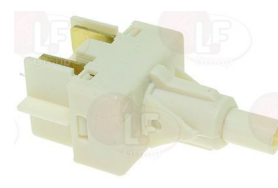

VIBIEMME ELETPULBIPDOR

1319561 BLACK BIPOLAR SWITCH 16A 250V
mounting hole 28x28 mm
for Coffee machine (VIBIEMME) KOMETA - MERCURY
MINIMAX