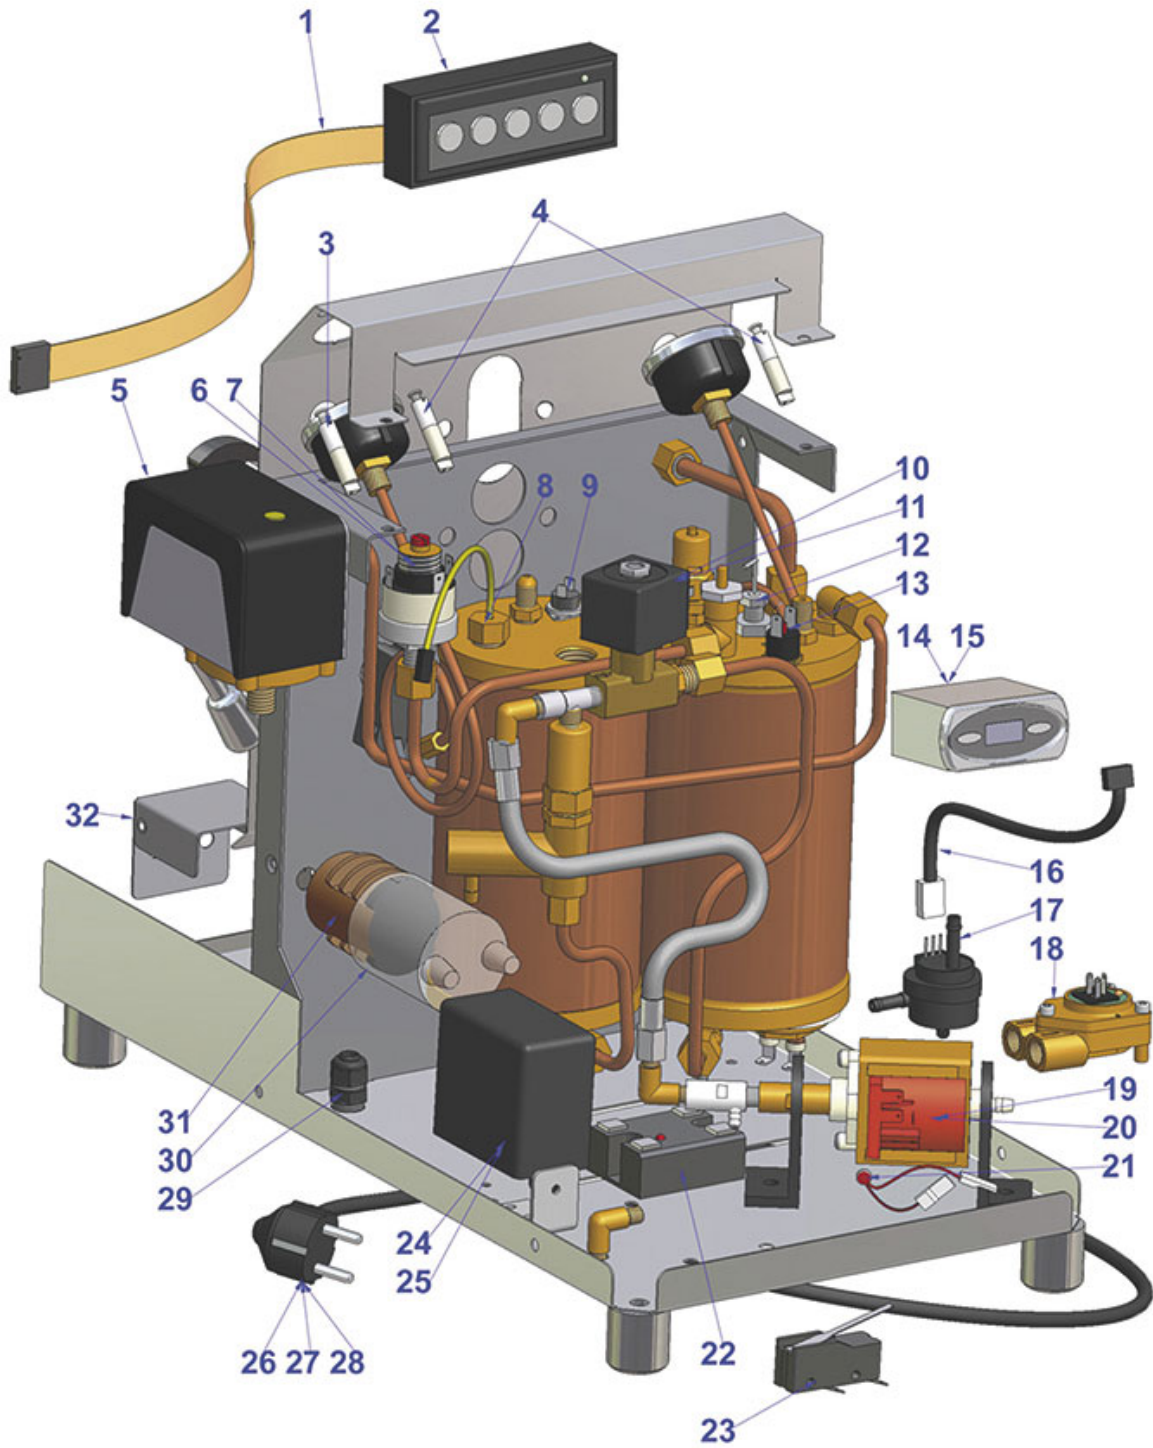

ELECTRIC PARTS DOMOBAR SUPER

DOMOBAR SUPER

VIBIEMME

Position	LF code no.	Description
2	1319148	PUSH-BUTTON PANEL 5 BUTTONS
3	1221061	GREEN INDICATOR LIGHT 250V
4	1221062	RED INDICATOR LIGHT 250V
5	1320531	PRESSURE SWITCH P302/6 3-POLES 30A
6	1320025	PRESSURE SWITCH PS14.01 0.2-0.9 BAR 1/4"
7	1320023	PRESSURE SWITCH XP110 125 0.5-1.5 BAR 1/
8	1397059	TEMPERATURE PROBE $\varnothing$ 1/4"M
9	1443077	CONTACT THERMOSTAT 130°C 16A 250V
12	3341011	LEVEL PROBE $\varnothing$ 1/4"M-140 mm
13	1443002	CONTACT THERMOSTAT 165°C M4
18	1455067	VOLUMETRIC FLOW METER GICAR
19	1122735	VIBRATORY PUMP EX5 48W 230V 50Hz
20	1122601	VIBRATORY PUMP EX5 41W 120V 60Hz
22	1351022	STATIC RELAY 25A 240V INPUT 3/32VDC
23	1240805	MICROSWITCH G26 16A 250V
24	1341007	DOSER CONTROL BOX 30 MICRO ST/C 240V
31	1057035	SELECTOR SWITCH 0-2 POSITIONS 16A 300V