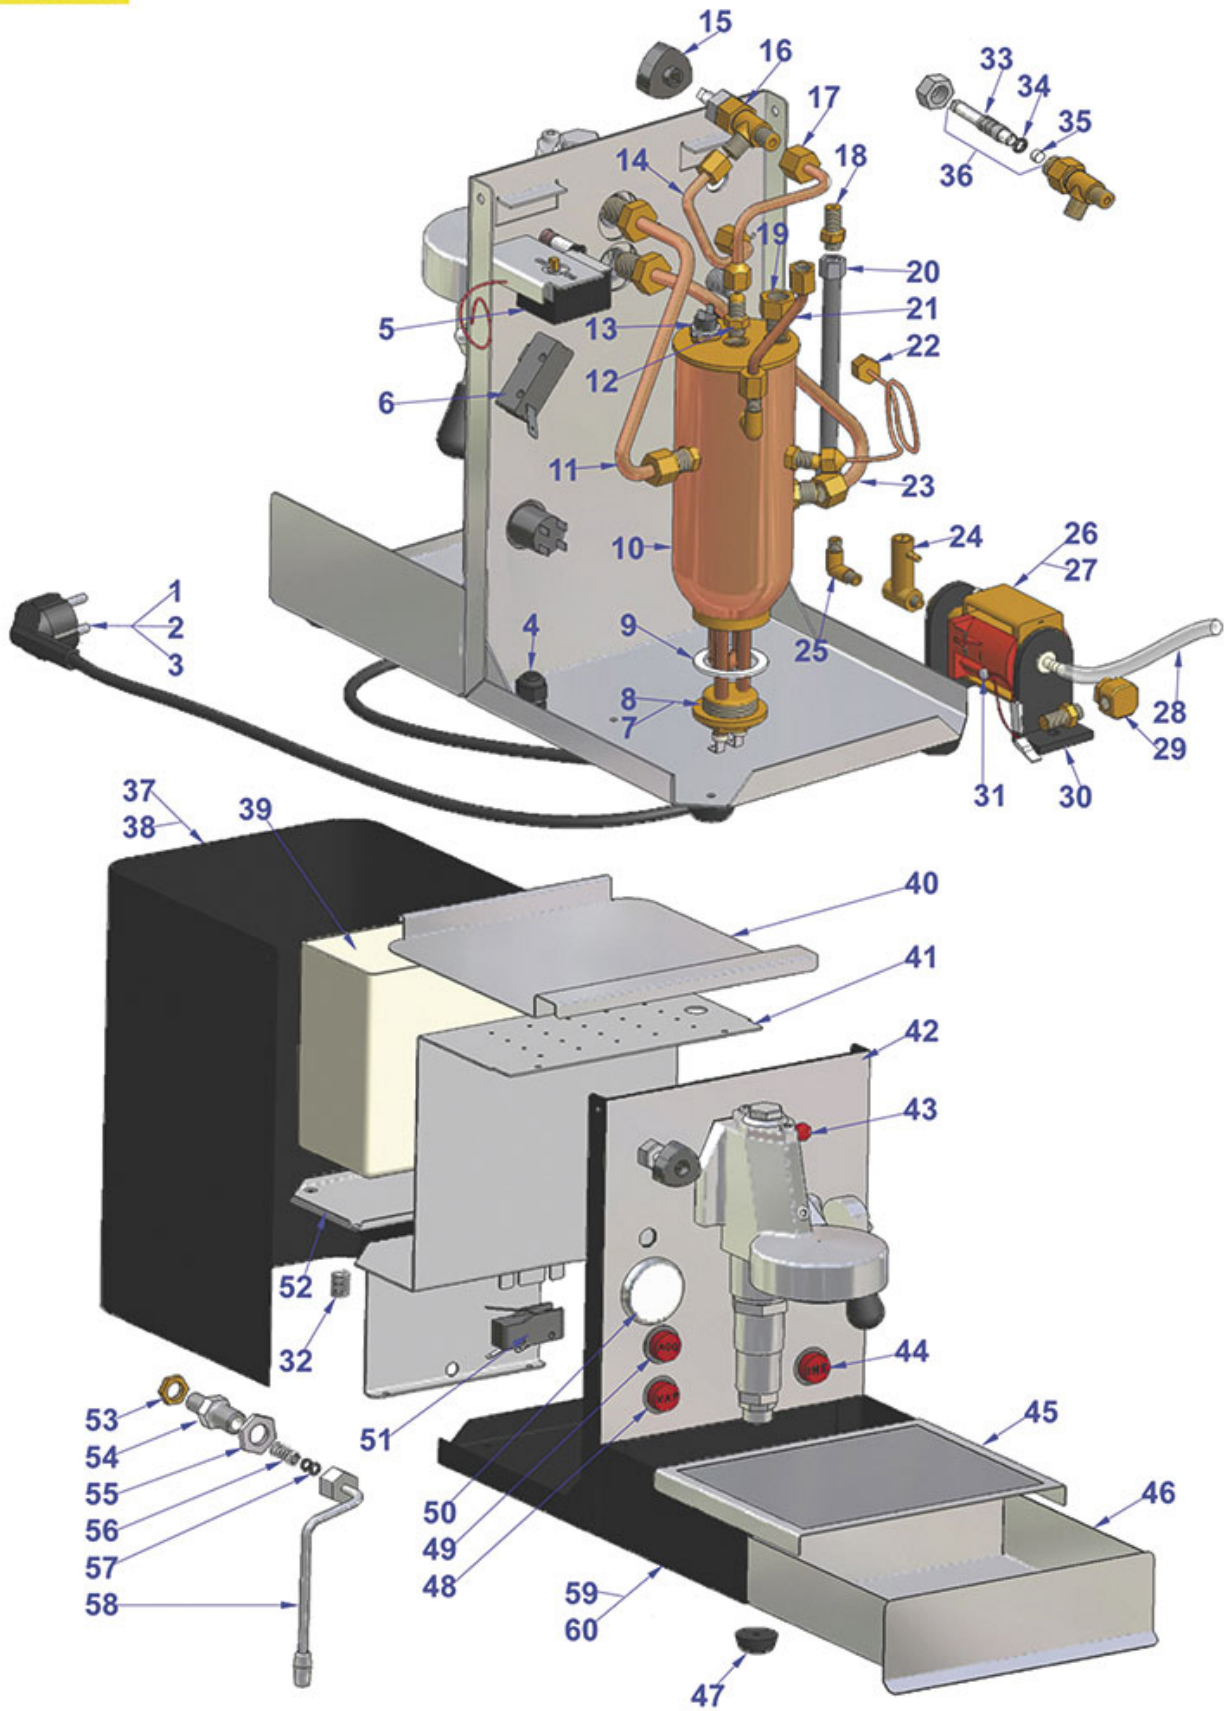

BOILER DOMOBAR

DOMOBAR

VBM4202

Positions without LF code no.: upon request

VIBIEMME

Position	LF code no.	Description
5	1444049	SINGLE-PHASE THERMOSTAT TR/86
6	3240419	MICROSWITCH PIZZATO MF09
7	1755348	HEATING ELEMENT 1350W 220V
8	1755637	HEATING ELEMENT 1400W 110V
9	1186627	CARBO FLAT GASKET $\varnothing$ 41x33x3 mm
13	1443076	CONTACT THERMOSTAT 150°C 16A 250V
15	1241182	WATER/STEAM TAP KNOB
16	1548013	STEAM TAP
19	1349275	BULB SHEATH FITTING $\varnothing$ 1/4"F - 12M
24	1349276	BYPASS FITTINGS $\varnothing$ 1/8"M-1/8"F
25	1349274	ELBOW FITTING $\varnothing$ 1/8"M-1/8"M
26	1122735	VIBRATORY PUMP EX5 48W 230V 50Hz
27	1122601	VIBRATORY PUMP EX5 41W 120V 60Hz
28	1449683	SILICONE HOSE $\varnothing$ 5x10 SHORE 60 - 10 m
30	1331023	SQUARE DAMPER EX-EP-EK-EA
34	1186556	O-RING R6 EPDM
35	1186834	BLIND GASKET $\varnothing$ 7x2 mm PTFE
39	1680002	WATER CONTAINER
43	1221060	RED INDICATOR LIGHT 250V
44	3319948	RED BIPOLAR SWITCH 16A 250V
50	1245001	PUMP PRESSURE GAUGE $\varnothing$ 41 mm 0÷16 bar
50	1245074	PUMP PRESSURE GAUGE $\varnothing$ 41 mm 0÷16 bar
51	1240805	MICROSWITCH G26 16A 250V
55	1348036	NUT $\varnothing$ 3/8" WRENCH 21x6mm
56	1250362	SPRING $\varnothing$ 10.8x30 mm
57	1186556	O-RING R6 EPDM