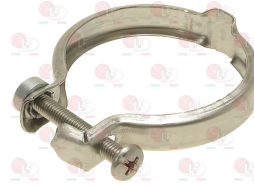

VIBIEMME ELETFASCPOMPA

VIBIEMME FASCMOT

1330008 ROTARY VANE PUMP ROTOFLOW $\varnothing$ 3/8" GAS
clamp connection
flowrate 150 L/h
with balanced bypass
fitting $\varnothing$ 3/8" GAS
NSF - WRAS approved
for Coffee machine (VIBIEMME) CHIMAERA - CUBO
DOSAPLUS - EVOLUTION - KOMETA - LOLLO
MERCURY - MINIMAX - REPLICA - REVOLUTION
SILVER