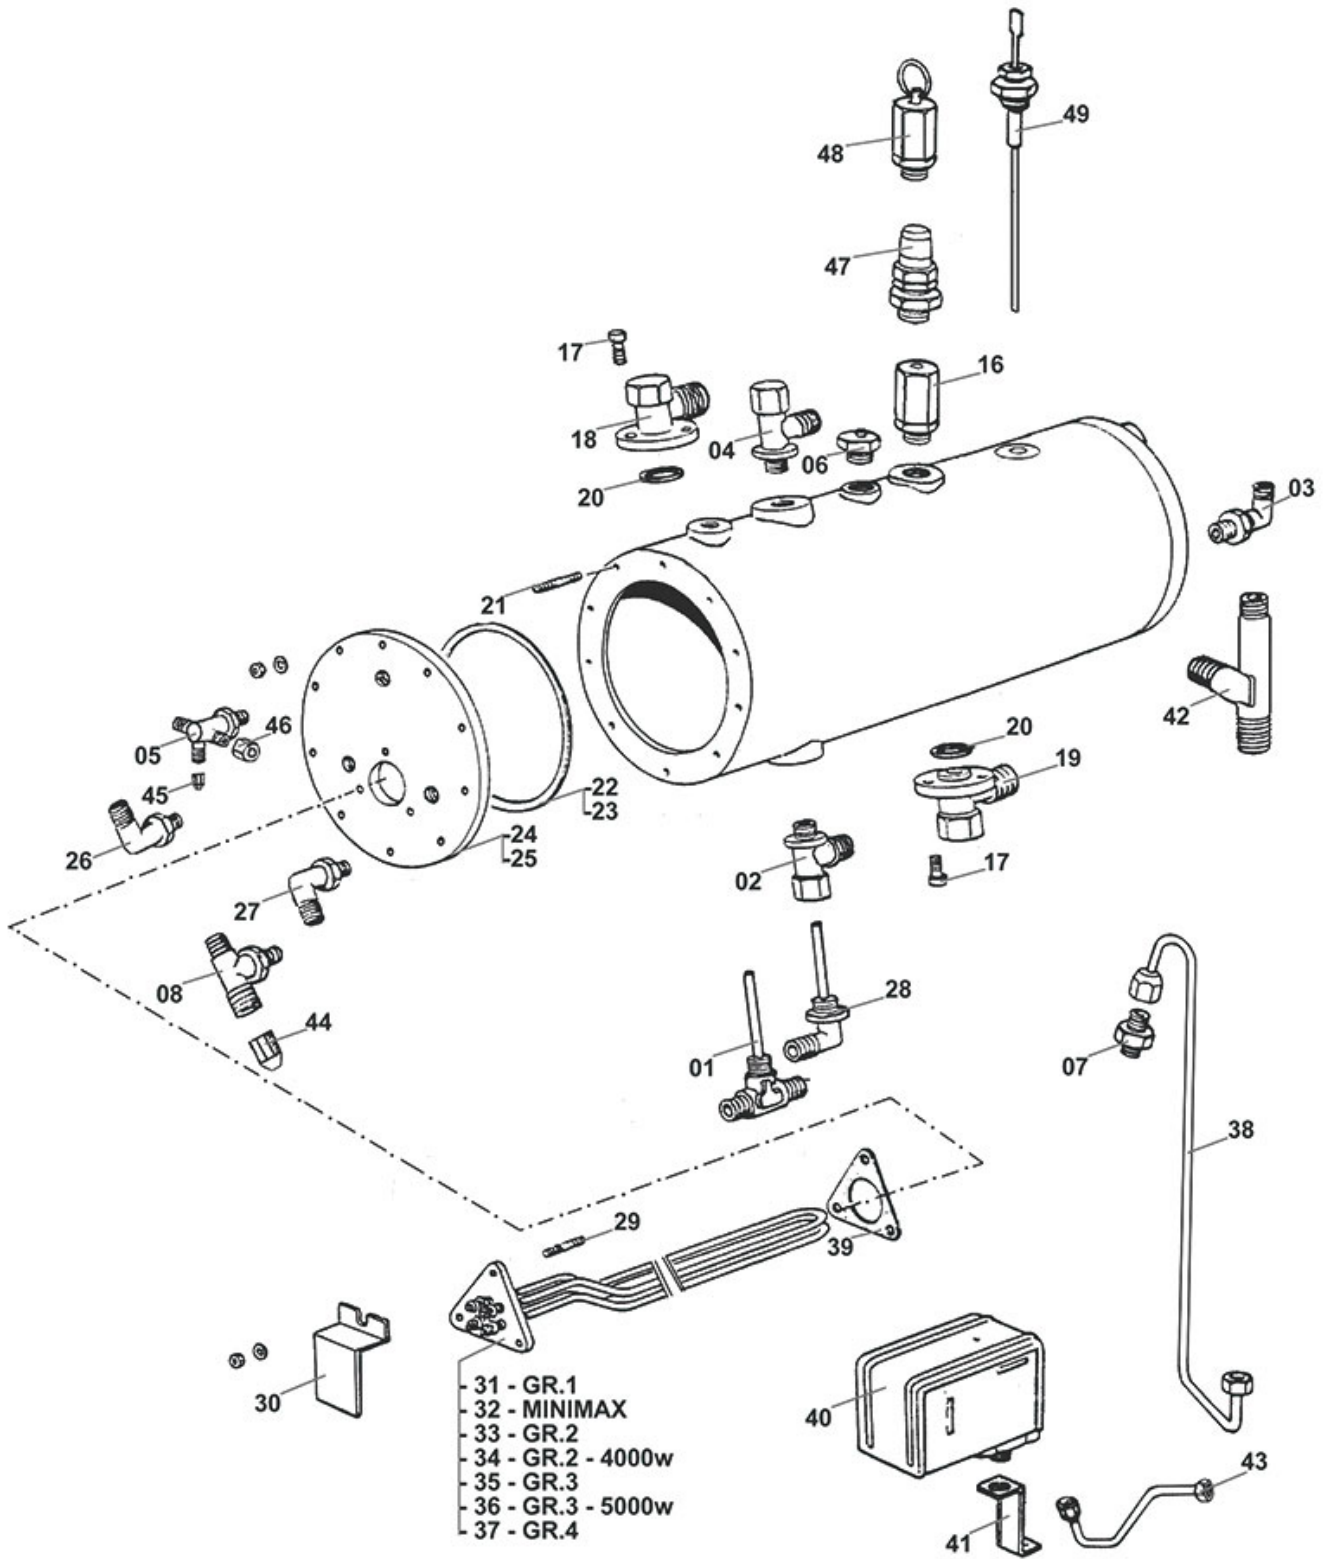

BOILER DOSAPLUS-SILVER

DOSAPLUS-SILVER

VIBIEMME

Position	LF code no.	Description
1	1550007	INJECTOR PIPE $\varnothing$ 1/4"M-1/4"M-1/4"M
2	1349278	BOILER FITTING $\varnothing$ 1/2"M-1/2"M-1/4"F
4	1349014	BOILER FITTING $\varnothing$ 1/2"M-1/2"M
6	1523534	BOILER VALVE $\varnothing$ 1/4"M
16	1515020	BOILER VALVE $\varnothing$ 1/2"M
22	1186566	BOILER GASKET $\varnothing$ 165x150x3 mm
23	1786290	BOILER GASKET $\varnothing$ 141x127x4 mm
28	1550006	INJECTOR PIPE $\varnothing$ 1/4"M - 65 mm
32	1755283	HEATING ELEMENT 2700W 230V
34	1755228	HEATING ELEMENT 4000W 230V
36	1755003	HEATING ELEMENT 5000W 230V
39	1186634	TRIANGULAR GASKET FOR HEATING ELEMENT
40	1320531	PRESSURE SWITCH P302/6 3-POLES 30A
47	1515019	BOILER VALVE $\varnothing$ 1/2"M
49	3341011	LEVEL PROBE $\varnothing$ 1/4"M-140 mm