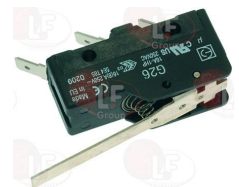

## Microswitches, mechanical

- 1240805 MICROSWITCH G26 16A 250V**  
 for Coffee machine (VIBIEMME) DOMOBAR  
 DOMOBARSUPER

VIBIEMME ELETMICP1

- 3240419 MICROSWITCH PIZZATO MF09**  
 16A 250V  
 for Coffee machine (VIBIEMME) CUBO - DOMOBAR  
 DOMOBARSUPER - REPLICA