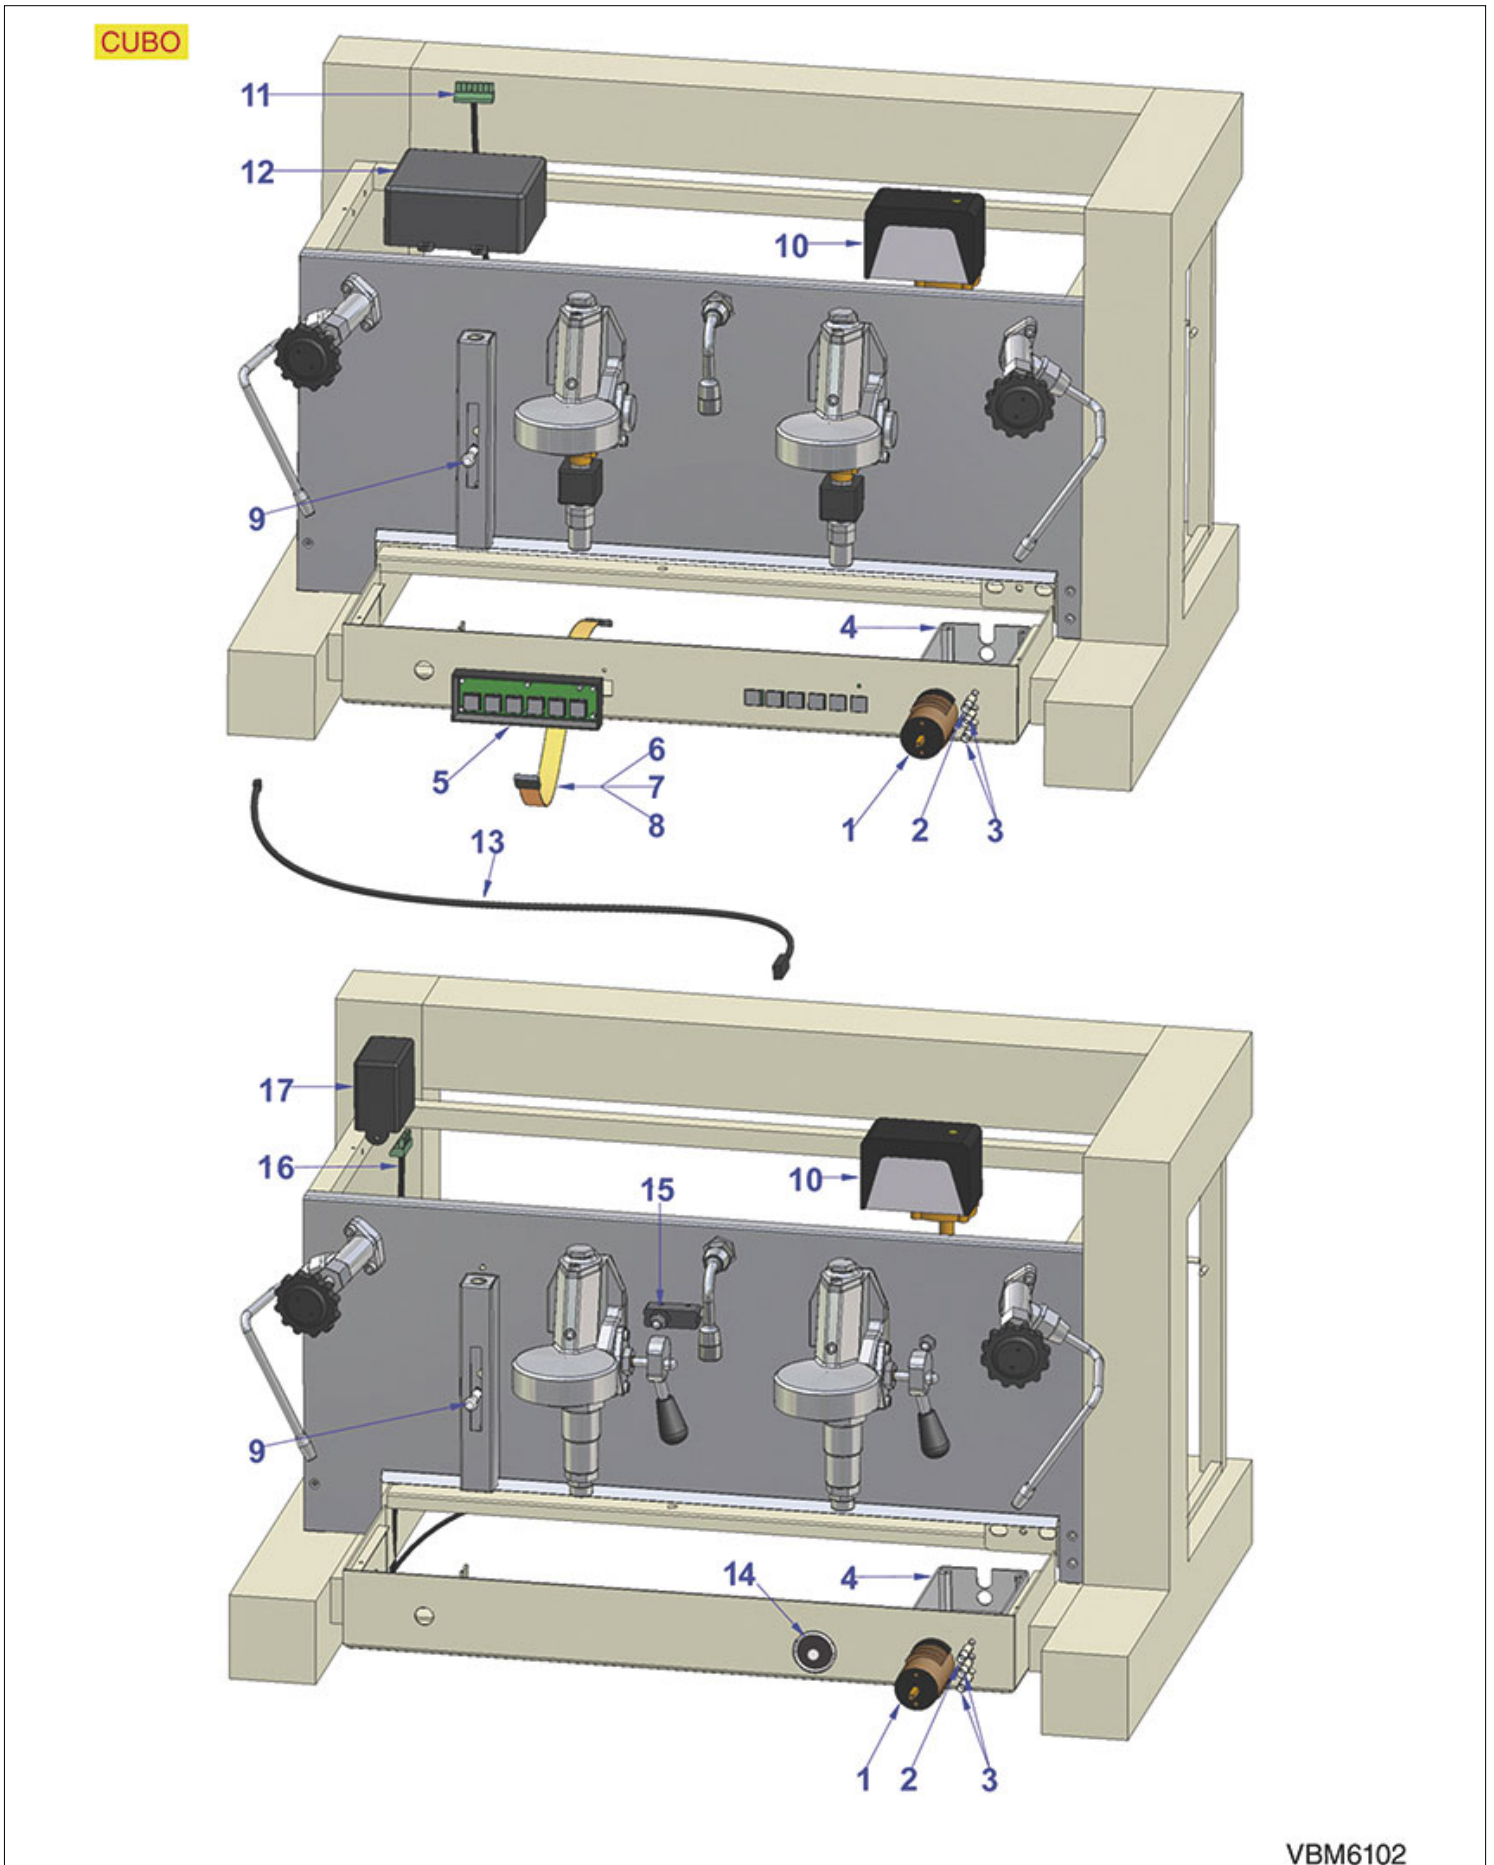

ELECTRICAL PARTS CUBO

VBM6102

Positions without LF code no.: upon request

VIBIEMME

Position	LF code no.	Description
1	1057034	SELECTOR SWITCH 0-3 POSITIONS 16A 300V
2	1221061	GREEN INDICATOR LIGHT 250V
3	1221062	RED INDICATOR LIGHT 250V
5	1319588	PUSH-BUTTON PANEL 6 BUTTONS
10	1320531	PRESSURE SWITCH P302/6 3-POLES 30A
12	1054006	DOSER CONTROL BOX 3 GROUPS 230V
15	3240419	MICROSWITCH PIZZATO MF09
17	1054056	DOSER CONTROL BOX 2/3 GROUPS 240V