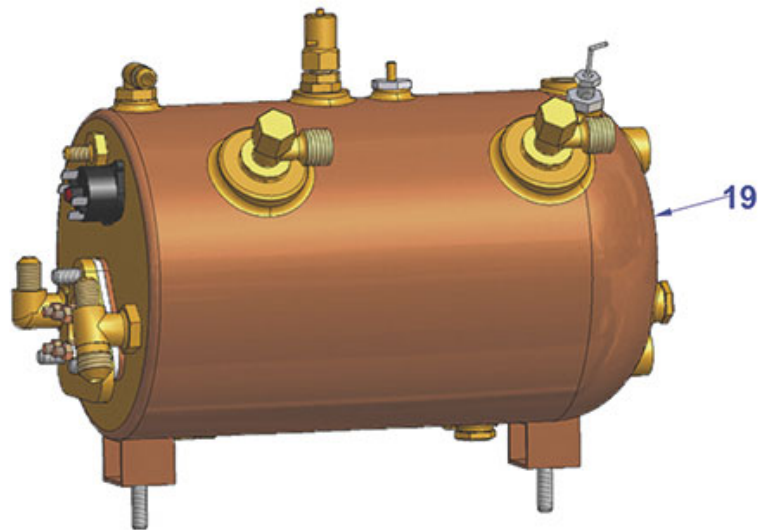

BOILER MINIMAX

MINIMAX

VBM5302

VIBIEMME

Position	LF code no.	Description
1	1755283	HEATING ELEMENT 2700W 230V
2	1186634	TRIANGULAR GASKET FOR HEATING ELEMENT
4	1528621	HEXAGONAL NUT M8 SHORT M8
7	1443078	CONTACT THERMOSTAT 130°C 10A 250V
9	1349002	ELBOW FITTING $\varnothing$ 1/4"M-1/4"M
10	1349014	BOILER FITTING $\varnothing$ 1/2"M-1/2"M
11	1515019	BOILER VALVE $\varnothing$ 1/2"M
12	1523534	BOILER VALVE $\varnothing$ 1/4"M
13	3341011	LEVEL PROBE $\varnothing$ 1/4"M-140 mm
15	1439061	CAP $\varnothing$ 1/4"M HEIGHT 12 mm NUT 19 mm
16	1349278	BOILER FITTING $\varnothing$ 1/2"M-1/2"M-1/4"F
17	1550006	INJECTOR PIPE $\varnothing$ 1/4"M - 65 mm
18	1550007	INJECTOR PIPE $\varnothing$ 1/4"M-1/4"M-1/4"M