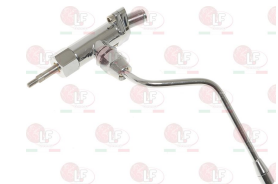

VIBIEMME RACCRUBVARESX