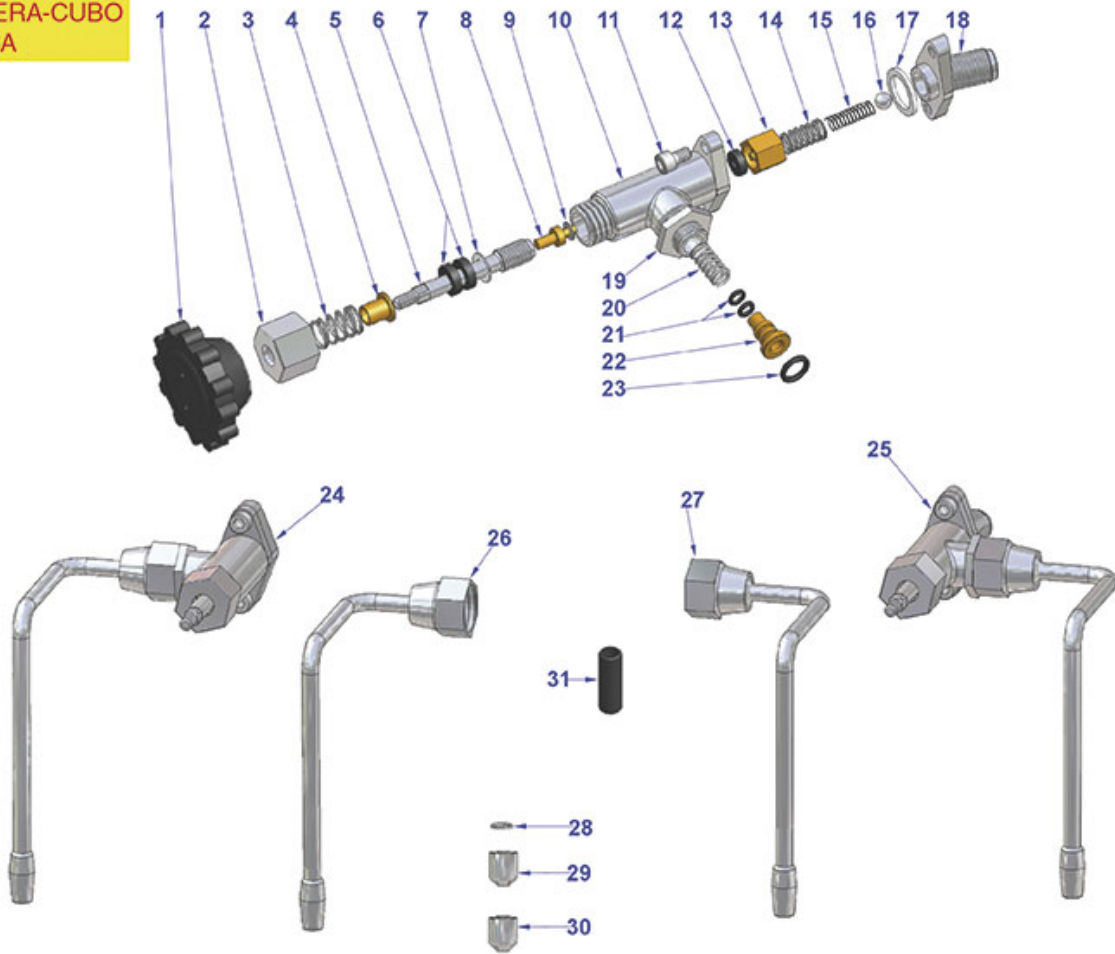

WATER/STEAM TAPS

CHIMAERA-CUBO
REPLICA

VBM1002

Positions without LF code no.: upon request

VIBIEMME

Position	LF code no.	Description
1	1241461	WATER/STEAM TAP KNOB
2	1548011	CHROME-PLATED NUT FOR TAP
3	1250521	SPRING $\varnothing$ 15x17 mm
4	1186322	TAP ROD BUSHING
5	1324086	TAP HANDLE SPINDLE
6	1186312	EPDM FLAT GASKET $\varnothing$ 15.5x7.5x4 mm
7	1186732	WASHER $\varnothing$ 15x8.4x1 mm
8	1324026	TAP SPINDLE
9	3528238	FLAT WASHER M4
11	1184010	LOW CYLINDER HEAD SCREW M6x10
12	1186311	NBR FLAT GASKET $\varnothing$ 13x4x4 mm
13	1186122	GASKET HOLDER FOR TAP
14	1250157	TAP SPRING $\varnothing$ 12.5x30 mm
15	1250202	SPRING $\varnothing$ 8x30 mm
16	1323003	STAINLESS STEEL BALL $\varnothing$ 8 mm
17	1186323	PTFE FLAT GASKET $\varnothing$ 24x18x2 mm
19	1348036	NUT $\varnothing$ 3/8" WRENCH 21x6mm
20	1250362	SPRING $\varnothing$ 10.8x30 mm
21	1186556	O-RING R6 EPDM
22	1348213	STEAM PIPE BUSHING
23	1186236	O-RING 03043 VITON
24	1548016	LH COMPLETE STEAM TAP
24	1548017	LH COMPLETE STEAM TAP
25	1348842	STEAM TAP ASSY
25	1548014	RH COMPLETE STEAM TAP
25	1548015	RH COMPLETE STEAM TAP
26	1549037	COMPLETE LH STEAM PIPE $\varnothing$ 8 mm
26	5057693	COMPLETE CHROME-PL. STEAM PIPE LH $\varnothing$ 8 mm
27	1449856	STEAM PIPE COMPLETE
27	1449857	COMPLETE WATER PIPE
27	1549036	COMPLETE RH STEAM PIPE $\varnothing$ 8 mm
27	1549041	COMPLETE ST. STEEL STEAM PIPE RH $\varnothing$ 10 mm
28	1186065	FLAT GASKET $\varnothing$ 12x10x1 mm PTFE
29	1449016	NOZZLE FOR STEAM $\varnothing$ 1/8"F 4 HOLES
30	1549040	STEAM SPRINKLER $\varnothing$ 1/8"F 2 HOLES
31	1187501	BURN PREVENTING PIPE HANDGRIP $\varnothing$ 8 mm
101	1241461	WATER/STEAM TAP KNOB
102	1349353	TAP COUPLING
103	1250521	SPRING $\varnothing$ 15x17 mm
104	1186322	TAP ROD BUSHING
105	1186312	EPDM FLAT GASKET $\varnothing$ 15.5x7.5x4 mm
106	1186732	WASHER $\varnothing$ 15x8.4x1 mm
107	1324086	TAP HANDLE SPINDLE
108	3528238	FLAT WASHER M4
109	1324026	TAP SPINDLE
111	1186311	NBR FLAT GASKET $\varnothing$ 13x4x4 mm
112	1186122	GASKET HOLDER FOR TAP
113	1250157	TAP SPRING $\varnothing$ 12.5x30 mm
114	1186323	PTFE FLAT GASKET $\varnothing$ 24x18x2 mm
115	1349352	TAP COUPLING
117	1186236	O-RING 03043 VITON
118	1348213	STEAM PIPE BUSHING
119	1186556	O-RING R6 EPDM
120	1250362	SPRING $\varnothing$ 10.8x30 mm
121	1348036	NUT $\varnothing$ 3/8" WRENCH 21x6mm
124	1548032	WATER/STEAM TAP