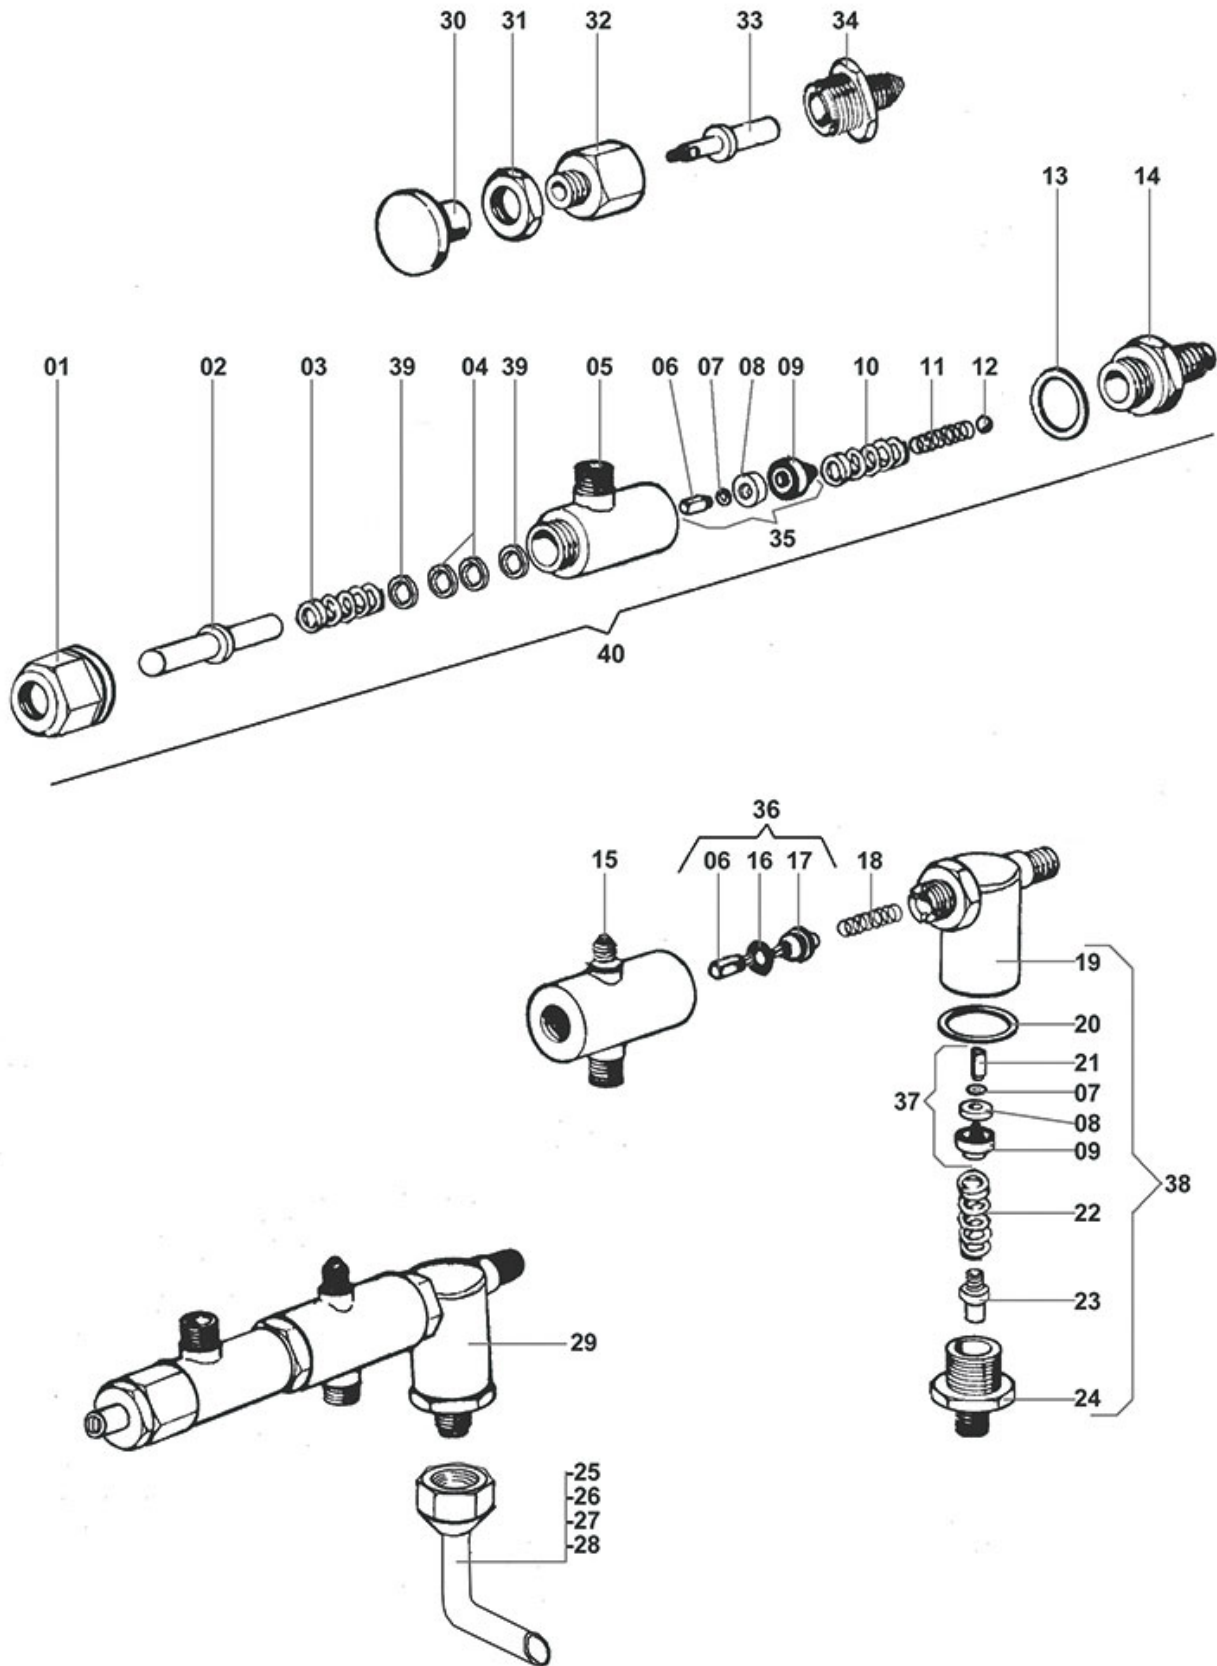

WATER INLET TAP

KOMETA-MERCURY-SILVER

VBM2202

Positions without LF code no.: upon request

VIBIEMME

Position	LF code no.	Description
4	1186236	O-RING 03043 VITON
6	1324033	SQUARE PIN 12.1 mm 6x6 mm M3
7	1186330	WASHER FLAT BRASS $\varnothing$ 6.8x3.2x0.5 mm
8	1186311	NBR FLAT GASKET $\varnothing$ 13x4x4 mm
9	1186309	GASKET HOLDER BUSHING
10	1250157	TAP SPRING $\varnothing$ 12.5x30 mm
11	1250202	SPRING $\varnothing$ 8x30 mm
12	1323003	STAINLESS STEEL BALL $\varnothing$ 8 mm
13	1186323	PTFE FLAT GASKET $\varnothing$ 24x18x2 mm
14	1349352	TAP COUPLING
16	1186422	O-RING 0108 EPDM
18	1250202	SPRING $\varnothing$ 8x30 mm
19	1348051	INLET TAP BODY
20	1186117	PTFE FLAT GASKET $\varnothing$ 26x21x2 mm
22	1250515	SPRING $\varnothing$ 14x33 mm
29	1348381	WATER INLET TAP
30	1241334	WATER INLET TAP KNOB
31	1348036	NUT $\varnothing$ 3/8" WRENCH 21x6mm
32	1349353	TAP COUPLING
33	1324044	TAP SPINDLE
35	1523412	INLET VALVE
36	1523023	TRIANGULAR NON-RETURN VALVE
37	1523453	COMPLETE DRAIN VALVE
39	1786293	FLAT COPPER GASKET $\varnothing$ 14x11x1 mm
40	1348059	WATER INLET TAP