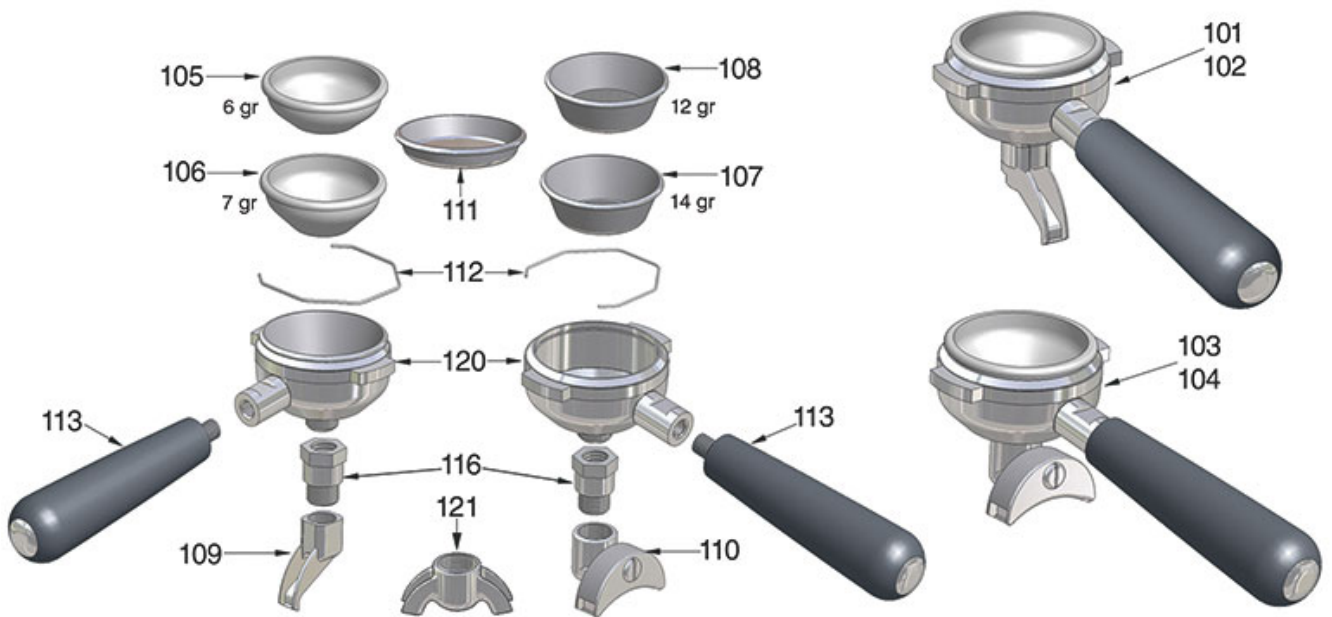

AUTOMATIC BREW GROUP

EVOLUTION
KOMETA-LOLLO
MINIMAX
SILVER

VBM0302

Positions without LF code no.: upon request

VIBIEMME

Position	LF code no.	Description
1	1528008	WASHER FLAT M8
3	1786291	FLAT PTFE GASKET $\varnothing$ 9.5x6x2 mm
4	1439001	CAP $\varnothing$ 16 mm FOR BREW GROUP
5	1186326	PTFE FLAT GASKET $\varnothing$ 22x16x2 mm
6	1501566	NOZZLE M6x1 HOLE $\varnothing$ 0,5 mm
7	1186328	PTFE FLAT GASKET $\varnothing$ 35x30x2 mm
8	1186117	PTFE FLAT GASKET $\varnothing$ 26x21x2 mm
9	1081016	SHOWER SCREEN $\varnothing$ 60 mm
9	1081116	SHOWER SCREEN $\varnothing$ 60 mm
9	1081216	SHOWER SCREEN $\varnothing$ 60 mm
9	1081516	SHOWER $\varnothing$ 60 mm
10	1186721	FILTER HOLDER GASKET $\varnothing$ 74x57.5x8 mm
10	1186722	FILTER HOLDER GASKET $\varnothing$ 73x57x8 mm
10	1186723	FILTER HOLDER GASKET $\varnothing$ 73x57x8.5 mm
10	1186724	FILTER HOLDER GASKET $\varnothing$ 73x57x9 mm
11	1120361	COIL PARKER YB09 220/230V 9W 50/60Hz
12	1120339	3-WAY MECHANICAL COMPONENT PARKER
13	1120280	SOLENOID VALVE ODE 3 WAYS 110V
13	1120349	3-WAY SOLENOID VALVE PARKER 230V 50/60Hz
14	1186612	O-RING 02025 VITON
15	1184006	LOW CYLINDER HEAD SCREW M4x12
17	1192175	CHROME-PLATED OUTLET FITTING
18	1192173	CHROME-PLATED OUTLET FITTING
19	1501560	BREW GROUP SPRAY NOZZLE $\varnothing$ 21 mm M6x1
21	1439057	CAP M26x1.5 FOR DELIVERY GROUP
22	1186486	COFFEE GROUP GASKET 72x64x2 mm
23	1528622	HEXAGON HEAD SCREW M8x16
24	1439060	CAP $\varnothing$ 20.5 mm FOR DELIVERY GROUP
26	1160517	WATER FILTER $\varnothing$ 8.5x22 mm
27	1192172	SOLENOID VALVE COVER
28	1192182	SOLENOID VALVE PLATE
29	1192170	SOLENOID VALVE COVER
30	1192166	SPACER FOR COFFEE GROUP
101	1165126	COMPLETE FILTER HOLDER 1 CUP VIBIEMME
102	1165124	COMPLETE FILTER HOLDER 1 CUP VIBIEMME
103	1165125	COMPLETE FILTER HOLDER 2 CUPS VIBIEMME
104	1165127	COMPLETE FILTER HOLDER 2 CUPS VIBIEMME
105	1160251	1 CUP FILTER 6 g
106	1160335	1 CUP FILTER 7 g
107	1160337	FILTER 2-CUP 14 g $\varnothing$ 70x24,5 mm
108	1160252	FILTER 2-CUP 12 g
109	1022501	SINGLE SPOUT $\varnothing$ 3/8"
110	1022502	DOUBLE SPOUT $\varnothing$ 3/8"
111	1160339	BLIND FILTER $\varnothing$ 70x17 mm
112	1250101	FILTER BLOCKING SPRING $\varnothing$ 1,00 mm INOX
113	1241060	FILTER HOLDER KNOB M10
114	1190001	PAPER SHIM $\varnothing$ 73x59x0.8 mm
115	1190002	RUBBER SHIM $\varnothing$ 73x59x1 mm EPDM
116	1022103	CHROME-PLATED EXTENSION F/SPOUTS $\varnothing$ 3/8"
120	1165063	FILTER HOLDER VIBIEMME