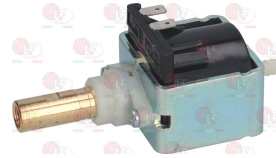

VIBIEMME VALVCONTRPRES

1122601 VIBRATORY PUMP EX5 41W 120V 60Hz
fittings $\varnothing$ 1/8" - $\varnothing$ 6 mm
pressure max 15 bar
water temperature max 20°C
integrated diode (1N 4007P)
lead connector 6.3x0.8 mm
NSF-approved