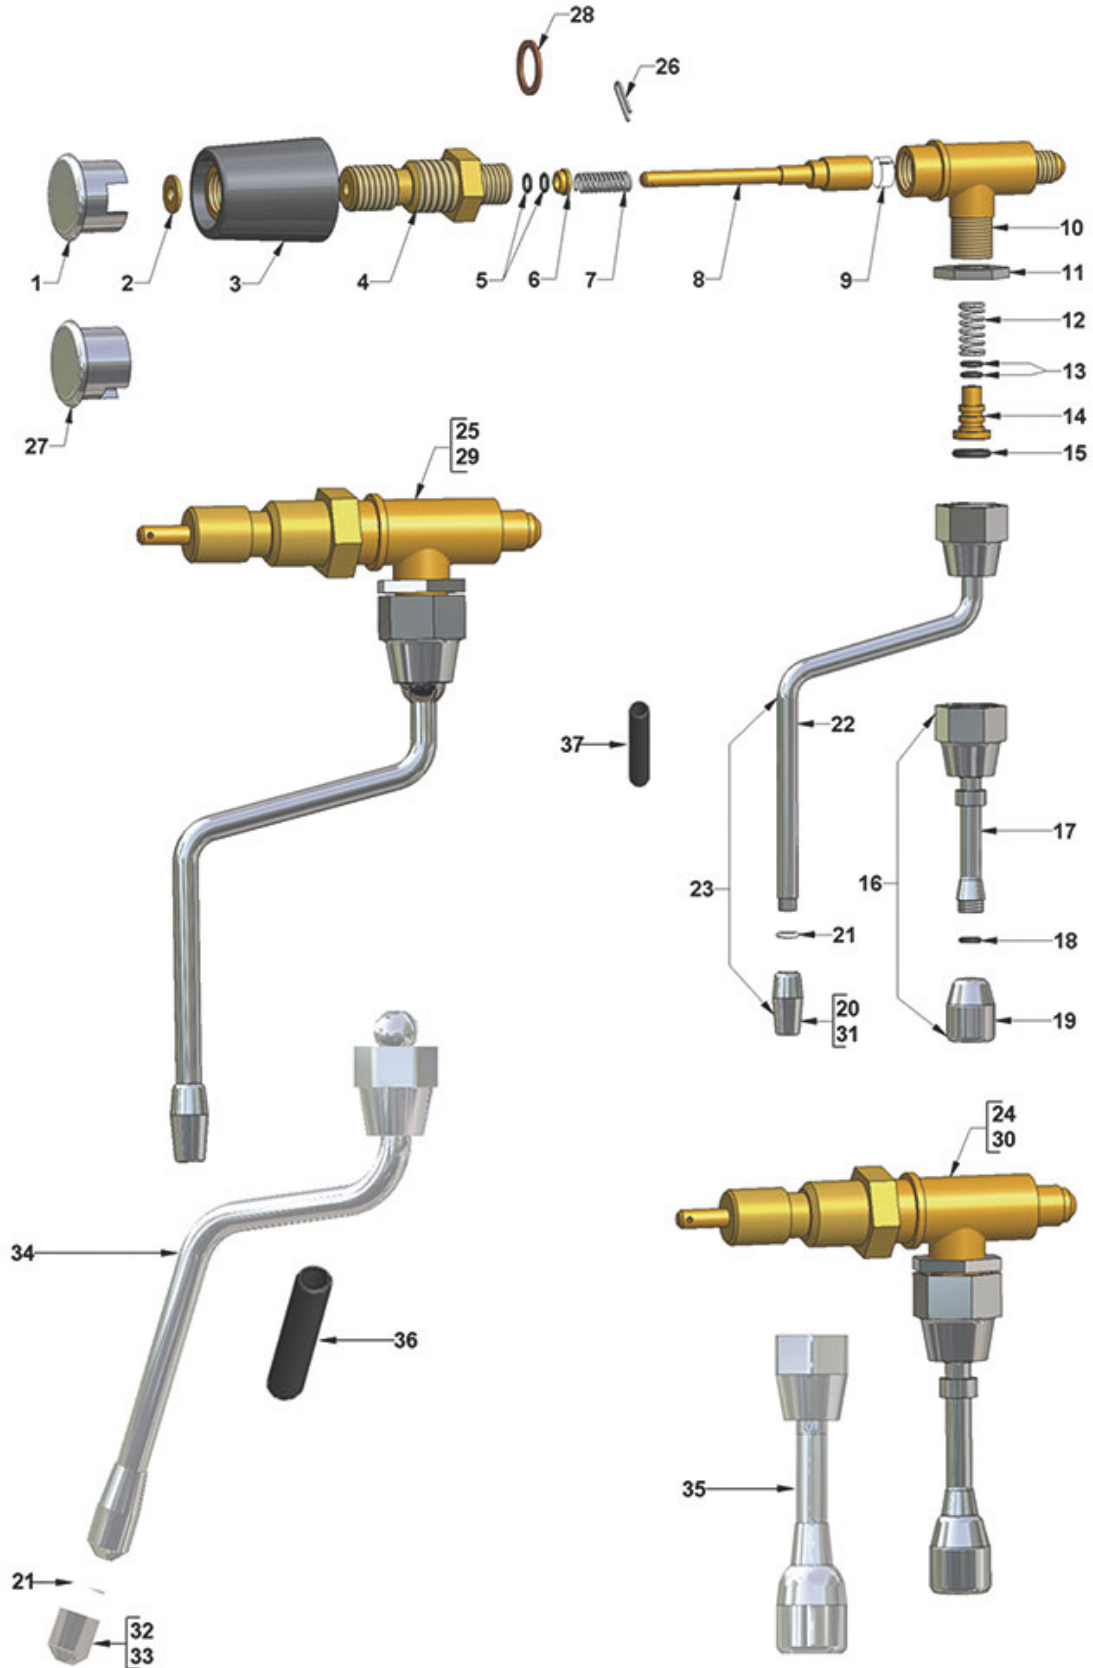

WATER/STEAM TAPS

EVOLUTION-KOMETA-MINIMAX-REVOLUTION-SILVER

VIBIEMME

Position	LF code no.	Description
1	1241057	STEAM CAP FOR KNOB
2	1528141	FLAT WASHER $\varnothing$ 22x6.5x5 mm
3	1241003	KNOB FOR WATER/STEAM TAP
4	1349471	TAP PIN
4	1349504	NUT $\varnothing$ 1/2" KEY 25x6 mm
5	1186854	O-RING EPDM R5
6	1548012	GASKET HOLDER
7	1250415	TAP SPRING $\varnothing$ 10x32 mm
8	1324066	WATER/STEAM TAP PIN
8	1324165	TAP PIN
9	1186442	BLIND GASKET $\varnothing$ 12x5.8 mm SILICONE
11	1349351	NUT $\varnothing$ 3/8" H5 KEY 24 mm
12	1250151	SPRING $\varnothing$ 12x15 mm FOR STEAM PIPE
12	1250348	SPRING $\varnothing$ 10.5x29.3 mm STEAM PIPE
13	1186556	O-RING R6 EPDM
14	1186670	STEAM PIPE ARTICULATION BUSHING $\varnothing$ 12x5mm
14	1348213	STEAM PIPE BUSHING
15	1186236	O-RING 03043 VITON
18	1186556	O-RING R6 EPDM
19	1449332	WATER PIPE NOZZLE
20	1449016	NOZZLE FOR STEAM $\varnothing$ 1/8" F 4 HOLES
21	1186065	FLAT GASKET $\varnothing$ 12x10x1 mm PTFE
23	1449064	STEAM PIPE COMPLETE STAINLESS STEEL $\varnothing$ 8
25	1548022	COMPLETE STEAM TAP
26	1389001	S/STEEL PIN $\varnothing$ 2x20 mm
27	1241058	WATER CAP FOR KNOB
28	1786289	FLAT COPPER GASKET $\varnothing$ 22x17x2 mm
31	1549040	STEAM SPRINKLER $\varnothing$ 1/8" F 2 HOLES
37	1187501	BURN PREVENTING PIPE HANDGRIP $\varnothing$ 8 mm