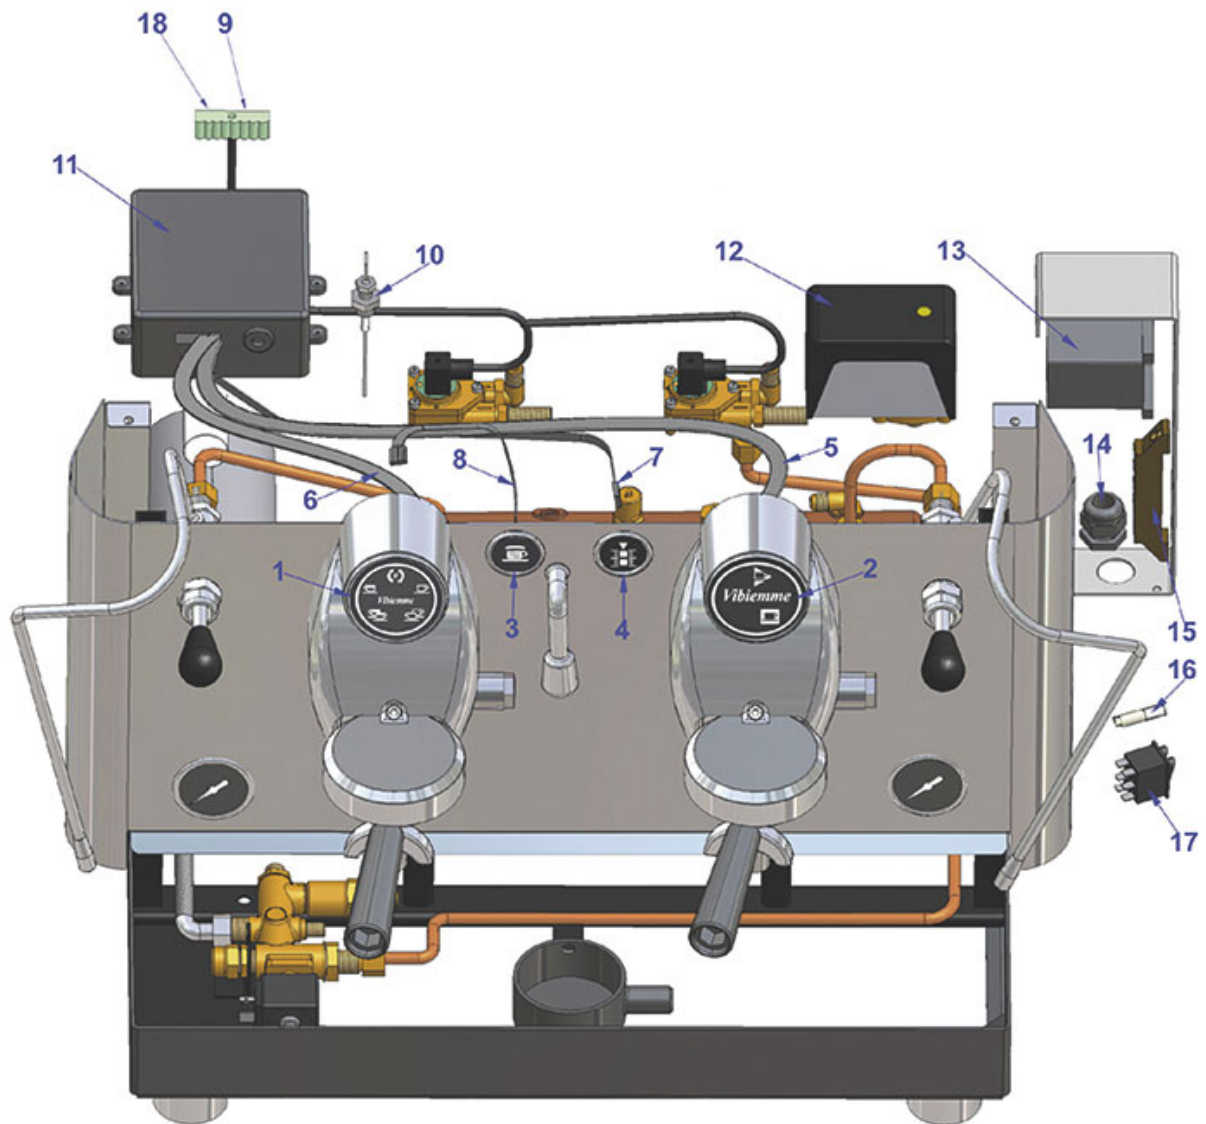

ELECTRICAL PARTS LOLLO

LOLLO

VBM7202

Positions without LF code no.: upon request

VIBIEMME

Position	LF code no.	Description
1	1319589	PUSH-BUTTON PANEL 5 BUTTONS
2	1319590	PUSH-BUTTON PANEL 2 BUTTONS
10	3341011	LEVEL PROBE $\varnothing$ 1/4"M-140 mm
11	1054054	DOSER CONTROL BOX 1-2 GROUPS 230V
12	1320531	PRESSURE SWITCH P302/6 3-POLES 30A
16	1221062	RED INDICATOR LIGHT 250V
17	1319591	DOUBLE BIPOLAR SWITCH BLACK 250V