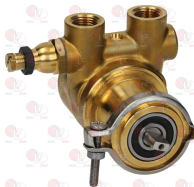

VIBIEMME

1168011 STAINLESS STEEL CLAMP FOR FLANGE PUMP

for Coffee machine (VIBIEMME) CHIMAERA - CUBO
DOSAPLUS - EVOLUTION - KOMETA - LOLLO
MERCURY - MINIMAX - REPLICA - REVOLUTION
SILVER