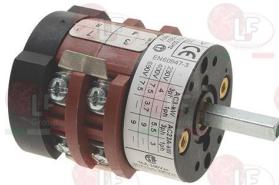

## Rotary switches

**1057035 SELECTOR SWITCH 0-2 POSITIONS 16A 300V**  
square pin 5x5 mm  
for Coffee machine (VIBIEMME) DOMOBARSUPER

VIBIEMME ELETCOMDOMSUP

**1319036 SELECTOR SWITCH 0-2 POSITIONS 20A 690V**  
square pin 5x5 mm  
for Coffee machine (VIBIEMME) DOMOBARSUPER  
DOSAPLUS - KOMETA - MERCURY - MINIMAX - SILVER