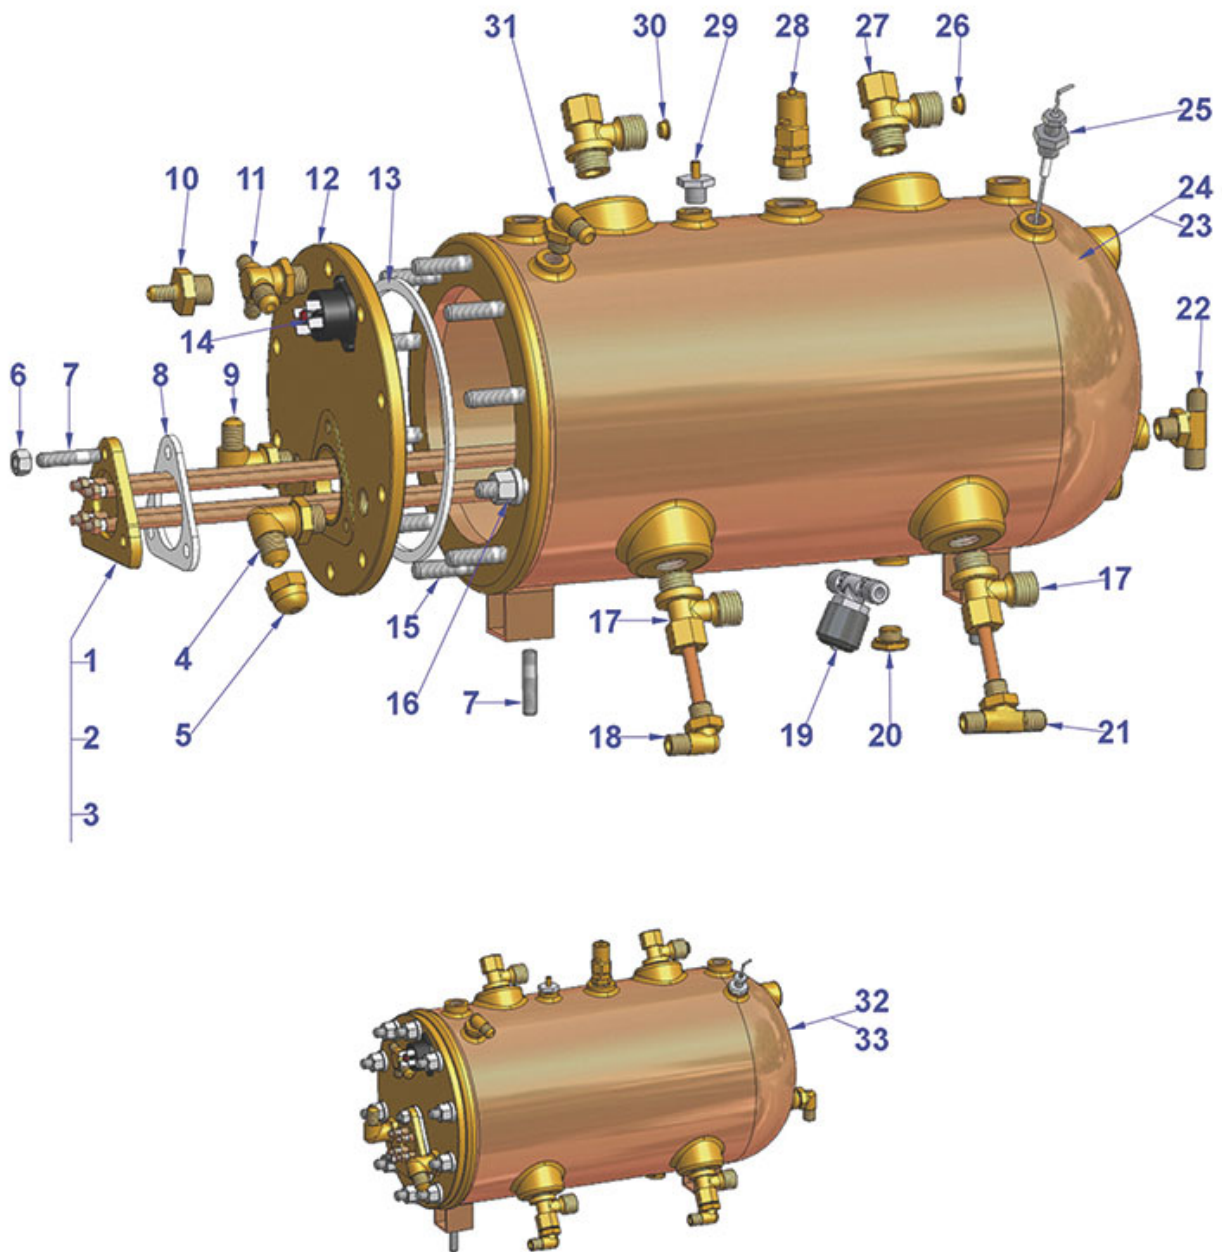

BOILER CUBO-REPLICA

CUBO-REPLICA

VIBIEMME

Position	LF code no.	Description
1	1755003	HEATING ELEMENT 5000W 230V
1	1755228	HEATING ELEMENT 4000W 230V
2	1755277	HEATING ELEMENT 4500W 380V
2	1755282	HEATING ELEMENT 3500W 380V
6	1528621	HEXAGONAL NUT M8 SHORT M8
8	1186634	TRIANGULAR GASKET FOR HEATING ELEMENT
13	1186566	BOILER GASKET $\varnothing$ 165x150x3 mm
14	1443078	CONTACT THERMOSTAT 130°C 10A 250V
17	1349278	BOILER FITTING $\varnothing$ 1/2"M-1/2"M-1/4"F
18	1550006	INJECTOR PIPE $\varnothing$ 1/4"M - 65 mm
20	1439061	CAP $\varnothing$ 1/4"M HEIGHT 12 mm NUT 19 mm
21	1550007	INJECTOR PIPE $\varnothing$ 1/4"M-1/4"M-1/4"M
25	3341011	LEVEL PROBE $\varnothing$ 1/4"M-140 mm
27	1349014	BOILER FITTING $\varnothing$ 1/2"M-1/2"M
28	1515020	BOILER VALVE $\varnothing$ 1/2"M
29	1523534	BOILER VALVE $\varnothing$ 1/4"M
31	1349002	ELBOW FITTING $\varnothing$ 1/4"M-1/4"M