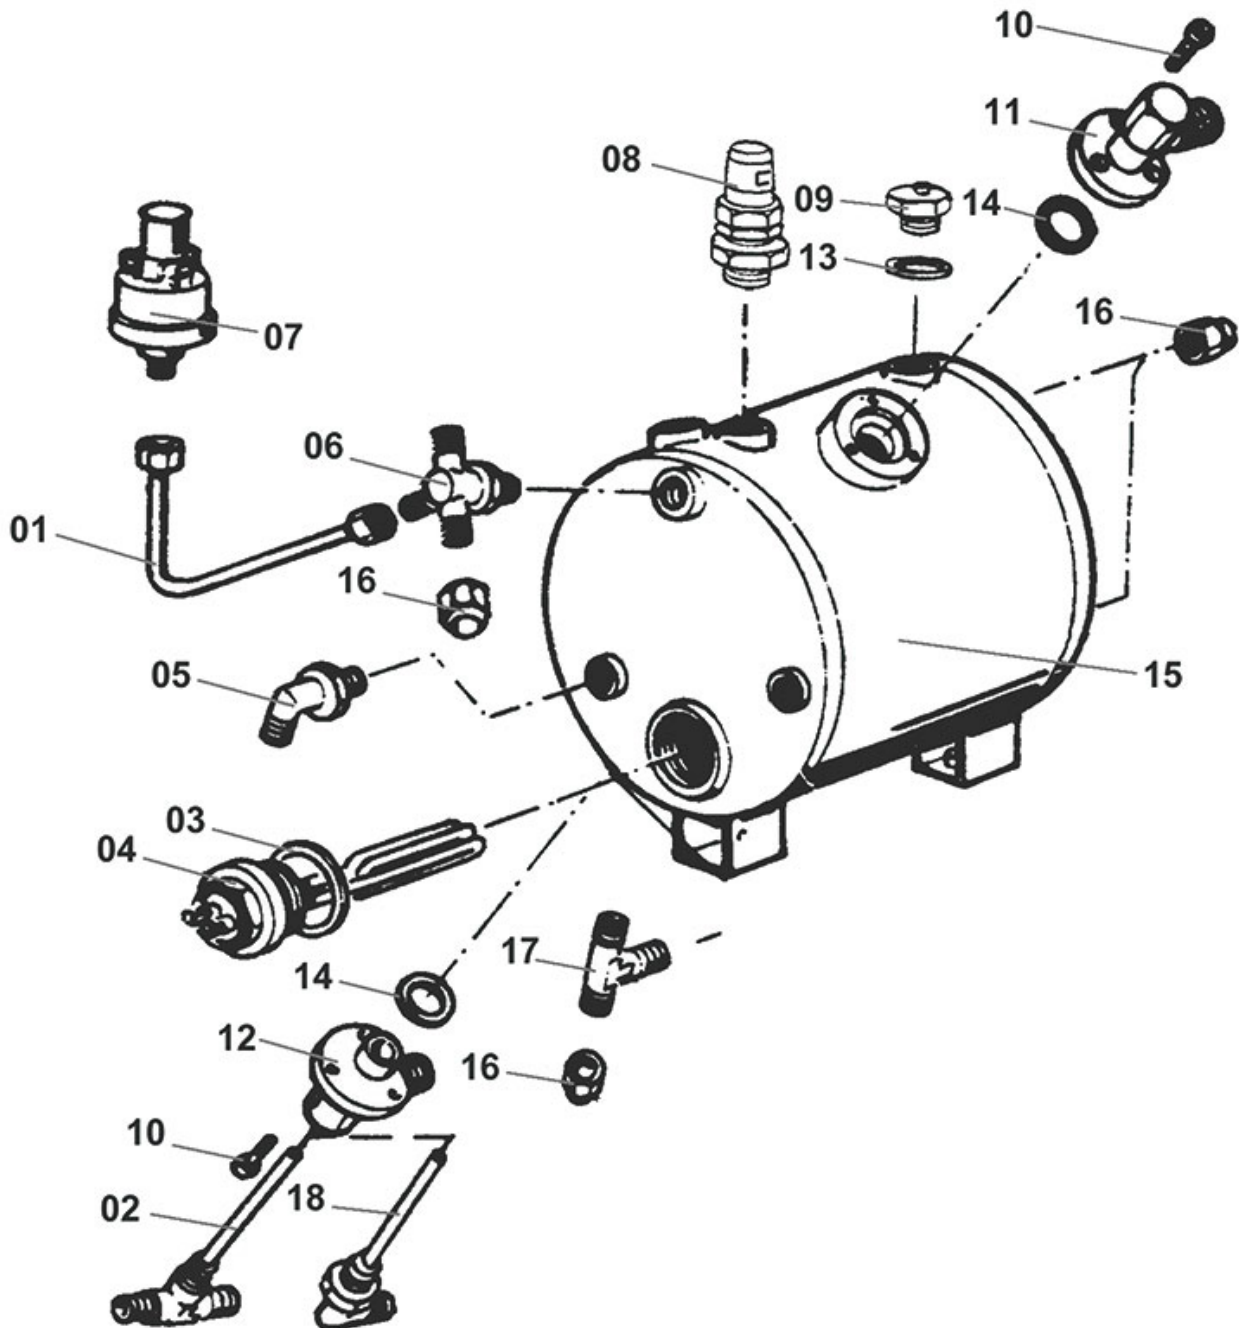

BOILER KOMETA

KOMETA

VBM4902

VIBIEMME

Position	LF code no.	Description
2	1550007	INJECTOR PIPE $\varnothing$ 1/4"M-1/4"M-1/4"M
3	1186623	PTFE FLAT GASKET $\varnothing$ 53x43x3 mm
4	1755279	HEATING ELEMENT 1800W 230V
5	1349002	ELBOW FITTING $\varnothing$ 1/4"M-1/4"M
7	1320025	PRESSURE SWITCH PS14.01 0.2-0.9 BAR 1/4"
8	1523021	BOILER VALVE $\varnothing$ 3/8"M
9	1523534	BOILER VALVE $\varnothing$ 1/4"M
14	1186623	PTFE FLAT GASKET $\varnothing$ 53x43x3 mm
18	1550006	INJECTOR PIPE $\varnothing$ 1/4"M - 65 mm