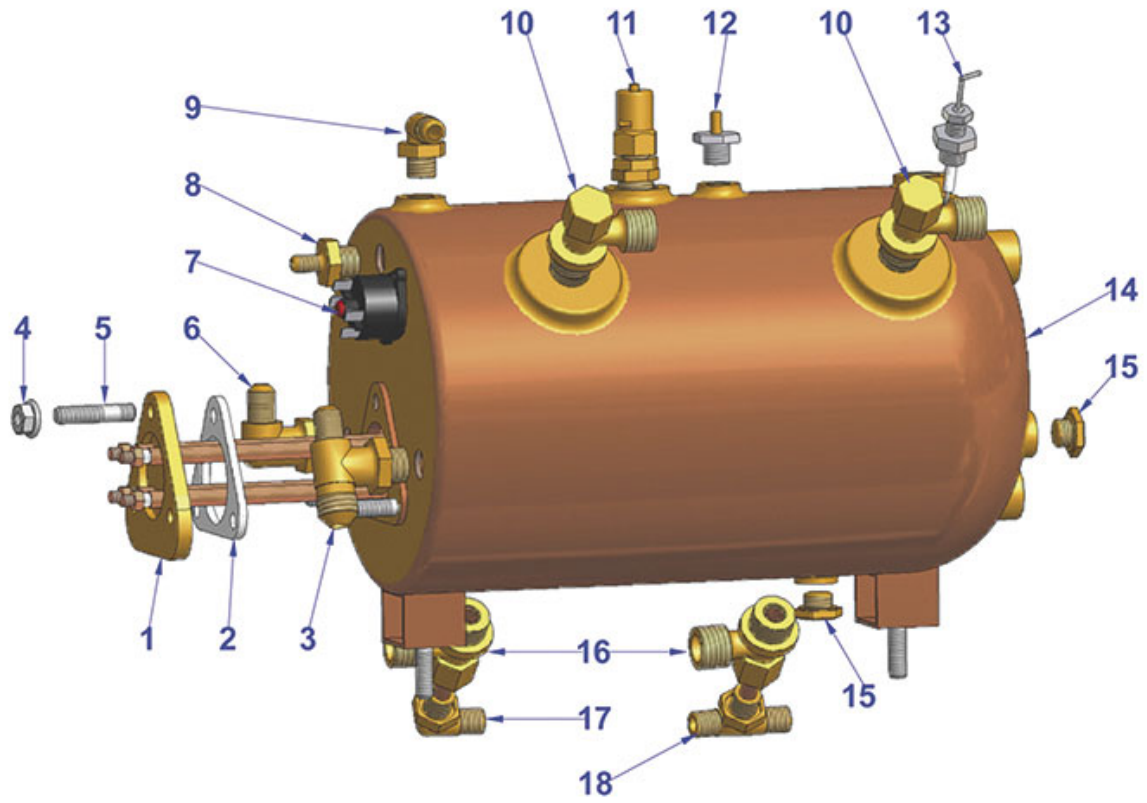

BOILER MINIMAX

MINIMAX

VBM5302

VIBIEMME

Position	LF code no.	Description
1	1755283	HEATING ELEMENT 2700W 230V
2	1186634	TRIANGULAR GASKET FOR HEATING ELEMENT
4	1528621	HEXAGONAL NUT M8 SHORT M8
7	1443078	CONTACT THERMOSTAT 130°C 10A 250V
9	1349002	ELBOW FITTING $\varnothing$ 1/4"M-1/4"M
10	1349014	BOILER FITTING $\varnothing$ 1/2"M-1/2"M
11	1515019	BOILER VALVE $\varnothing$ 1/2"M
12	1523534	BOILER VALVE $\varnothing$ 1/4"M
13	3341011	LEVEL PROBE $\varnothing$ 1/4"M-140 mm
15	1439061	CAP $\varnothing$ 1/4"M HEIGHT 12 mm NUT 19 mm
16	1349278	BOILER FITTING $\varnothing$ 1/2"M-1/2"M-1/4"F
17	1550006	INJECTOR PIPE $\varnothing$ 1/4"M - 65 mm
18	1550007	INJECTOR PIPE $\varnothing$ 1/4"M-1/4"M-1/4"M