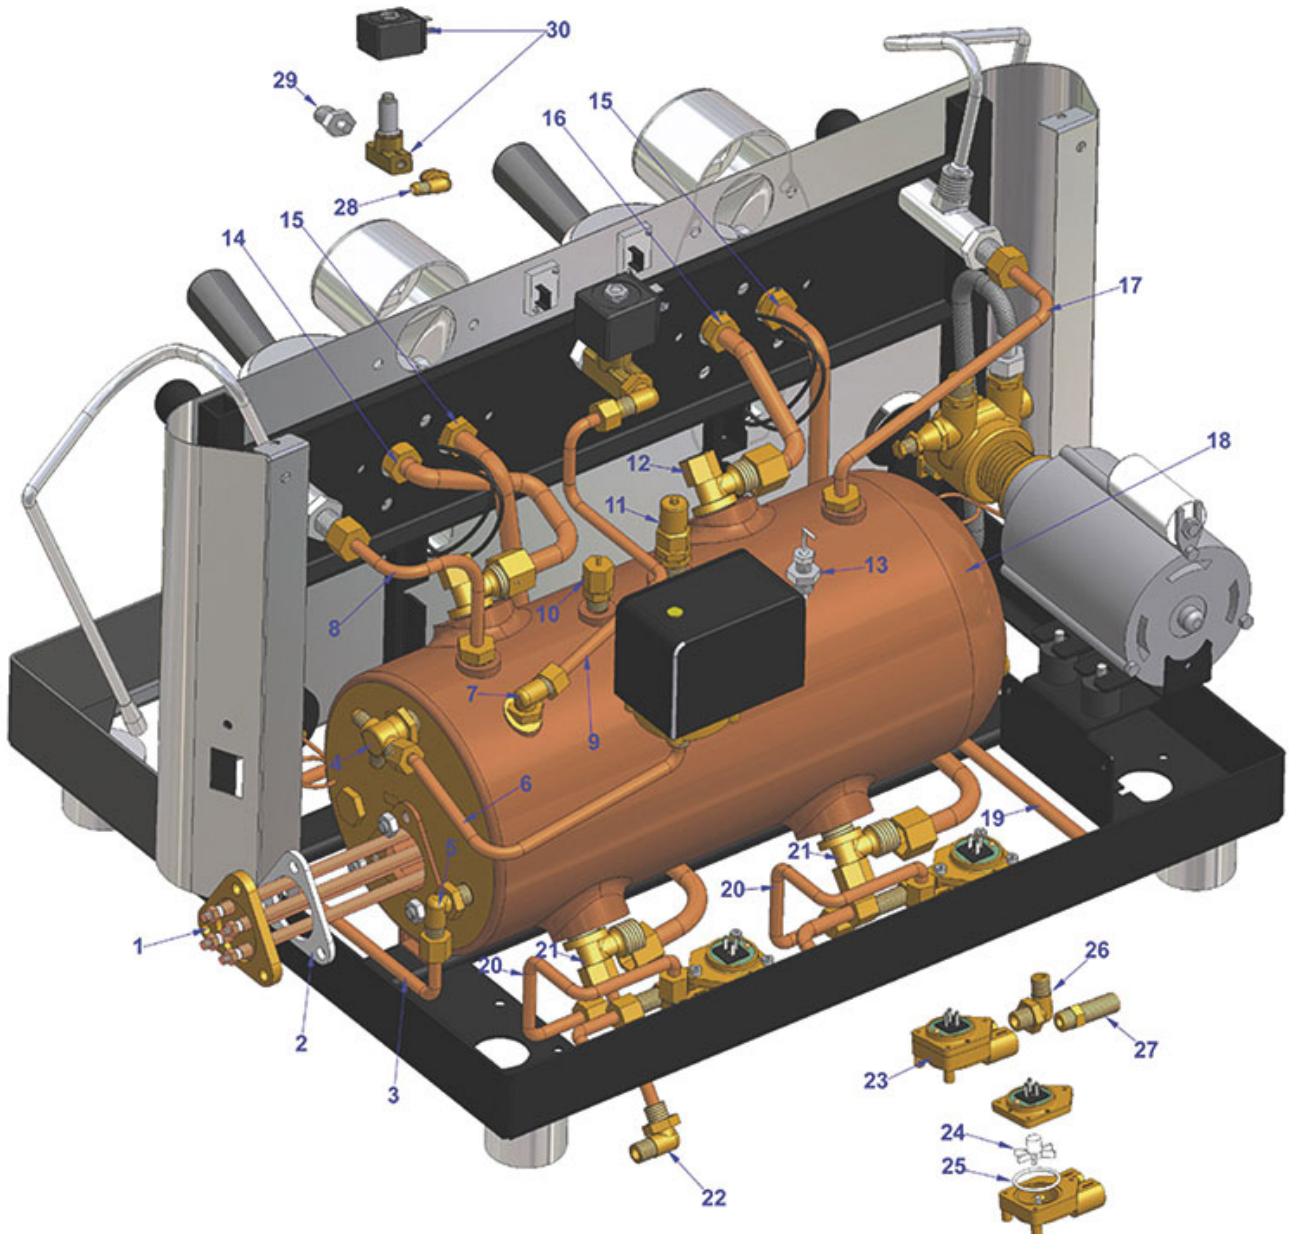

BOILER LOLLO

LOLLO

VBM5202

Positions without LF code no.: upon request

VIBIEMME

Position	LF code no.	Description
	1755003	HEATING ELEMENT 5000W 230V
1	1755228	HEATING ELEMENT 4000W 230V
2	1186634	TRIANGULAR GASKET FOR HEATING ELEMENT
10	1523534	BOILER VALVE $\varnothing$ 1/4"M
11	1515019	BOILER VALVE $\varnothing$ 1/2"M
12	1349014	BOILER FITTING $\varnothing$ 1/2"M-1/2"M
13	3341011	LEVEL PROBE $\varnothing$ 1/4"M-140 mm
21	1349278	BOILER FITTING $\varnothing$ 1/2"M-1/2"M-1/4"F
23	1455067	VOLUMETRIC FLOW METER GICAR
28	1349002	ELBOW FITTING $\varnothing$ 1/4"M-1/4"M
30	1120259	SOLEN. VALVE PARKER 2 WAYS 230V 50/60Hz