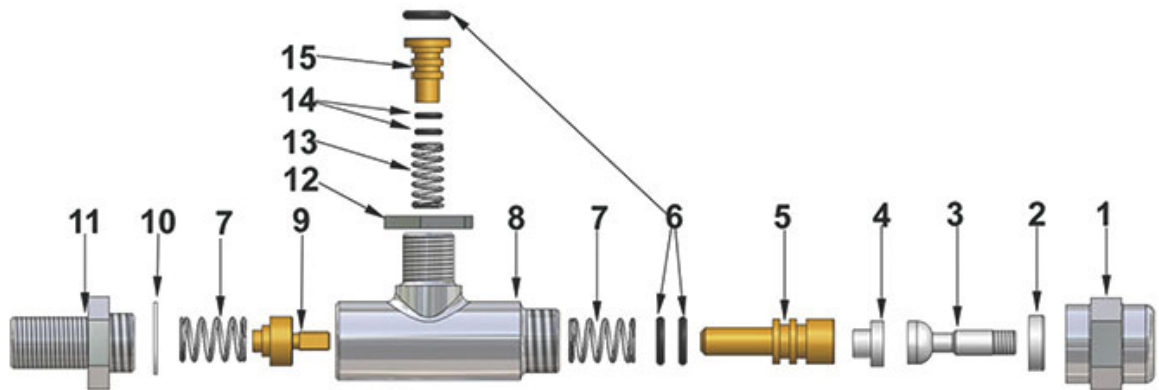

WATER/STEAM TAPS

LOLLO

VBM1402

Positions without LF code no.: upon request

VIBIEMME

Position	LF code no.	Description
1	5058054	NUT CHROMED FOR TAP
2	5052818	BUSHING FOR PIN
3	5052820	PIN FOR TAP
4	5058055	BUSHING TAP WATER/STEAM
6	1186236	O-RING 03043 VITON
7	1250356	SPRING $\varnothing$ 13x27 mm STEAM TAP
9	1523075	GASKET HOLDER FOR TAP
10	1186731	PTFE FLAT GASKET $\varnothing$ 24x19x2 mm
12	1348036	NUT $\varnothing$ 3/8" WRENCH 21x6mm
13	1250348	SPRING $\varnothing$ 10.5x29.3 mm STEAM PIPE
14	1186556	O-RING R6 EPDM
15	1348213	STEAM PIPE BUSHING
16	1548021	STEAM/WATER TAP
17	1241401	KNOB M8x1
20	1549034	PIPE STEAM COMPL. ST. STEEL RH $\varnothing$ 10 mm
21	1549035	STEAM PIPE COMPLETE LH $\varnothing$ 10 mm
23	1449332	WATER PIPE NOZZLE
24	1186065	FLAT GASKET $\varnothing$ 12x10x1 mm PTFE
25	1449016	NOZZLE FOR STEAM $\varnothing$ 1/8"F 4 HOLES
29	1549034	PIPE STEAM COMPL. ST. STEEL RH $\varnothing$ 10 mm
30	1549035	STEAM PIPE COMPLETE LH $\varnothing$ 10 mm