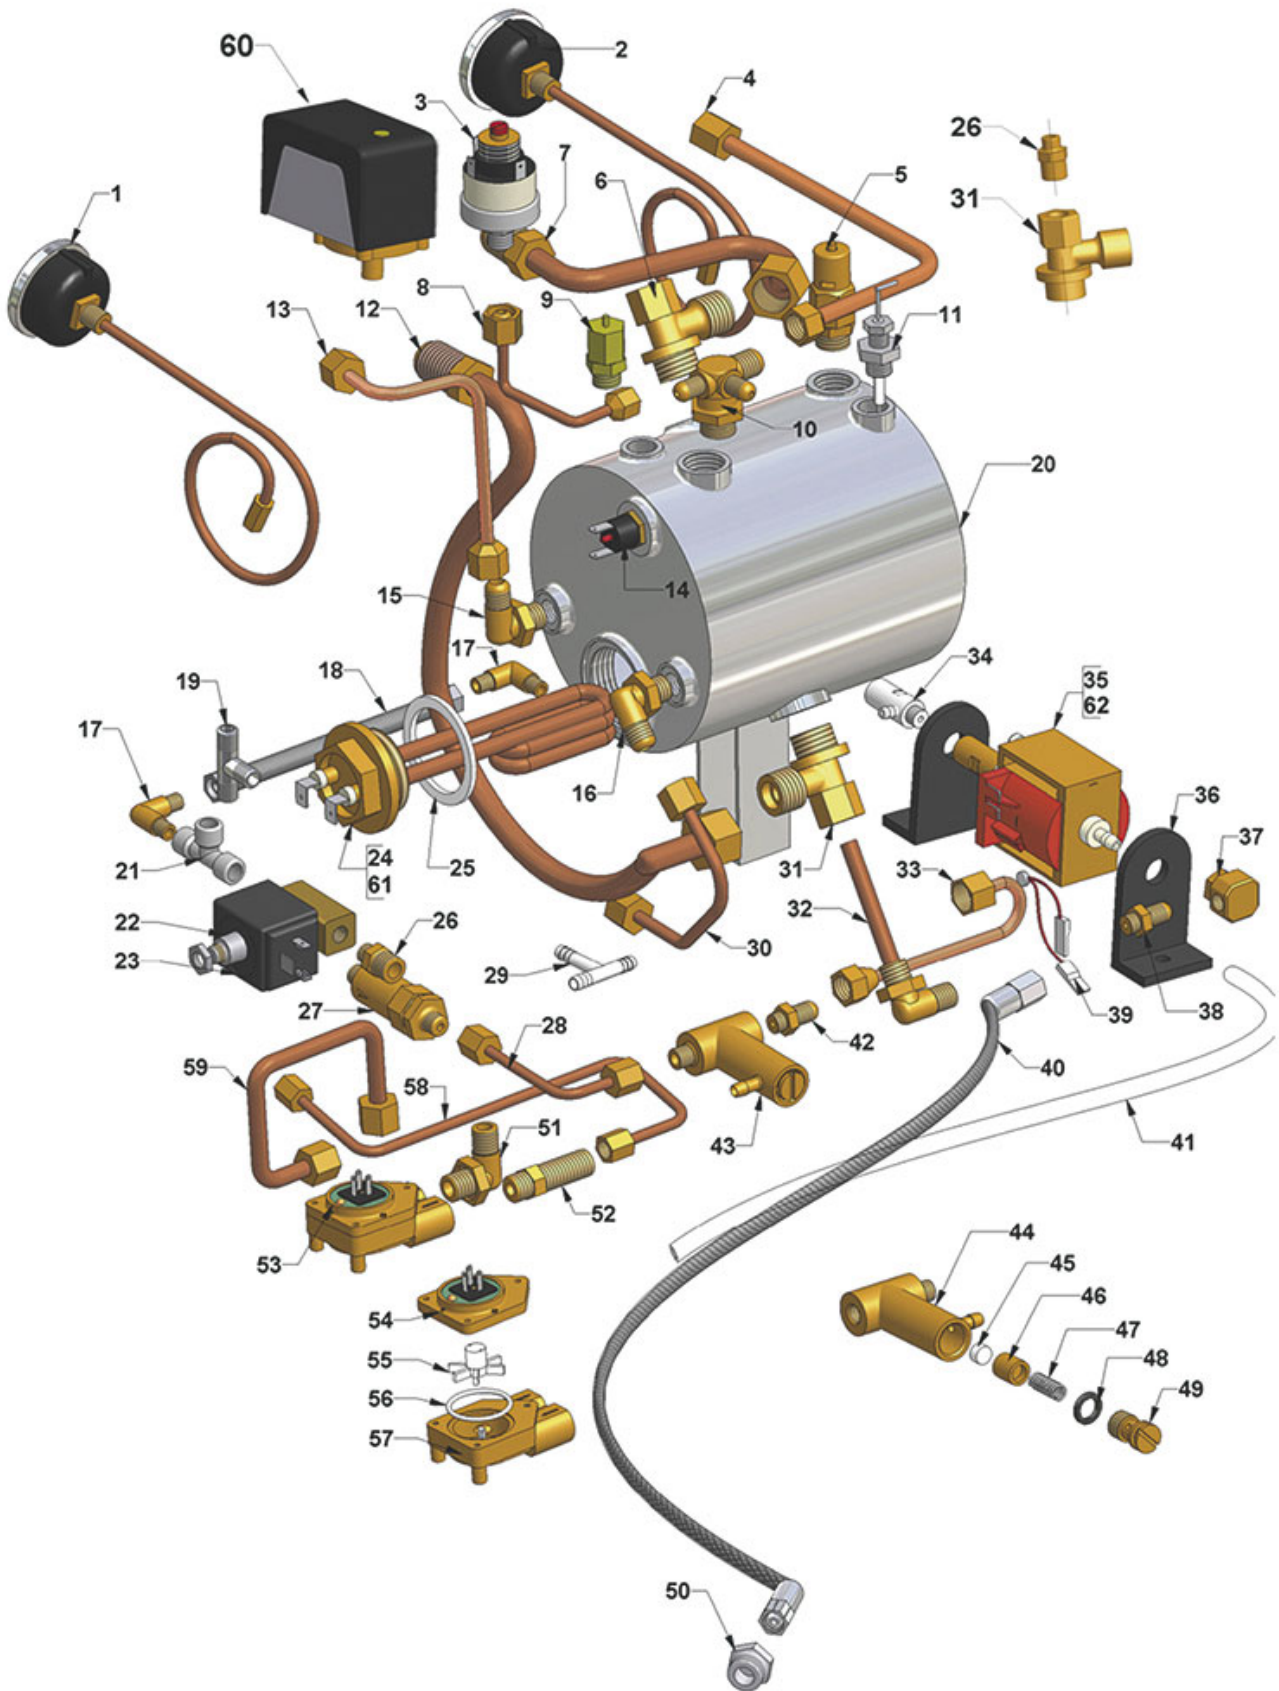

BOILER DOMOBAR SUPER

DOMOBAR SUPER

VIBIEMME

Position	LF code no.	Description
1	1245001	PUMP PRESSURE GAUGE ø 41 mm 0÷16 bar
1	1245072	PUMP PRESSURE GAUGE ø 40 mm 0÷16 bar
2	1245002	BOILER PRESSURE GAUGE ø 41 mm 0÷2.5 bar
2	1245073	BOILER PRESSURE GAUGE ø 40 mm 0÷4 bar
3	1320025	PRESSURE SWITCH PS14.01 0.2-0.9 BAR 1/4"
5	1523021	BOILER VALVE ø 3/8"M
6	1349014	BOILER FITTING ø 1/2"M-1/2"M
9	1523534	BOILER VALVE ø 1/4"M
11	3341011	LEVEL PROBE ø 1/4"M-140 mm
15	1349002	ELBOW FITTING ø 1/4"M-1/4"M
17	1349274	ELBOW FITTING ø 1/8"M-1/8"M
23	1120260	SOLENOID VALVE ODE 2 WAY ø 1/8" 230V 8W
24	1755279	HEATING ELEMENT 1800W 230V
25	1186623	PTFE FLAT GASKET ø 53x43x3 mm
27	1523028	NON-RETURN VALVE ø 1/8"M-1/8"M
31	1349278	BOILER FITTING ø 1/2"M-1/2"M-1/4"F
32	1550006	INJECTOR PIPE ø 1/4"M - 65 mm
34	1331019	VALVE S2
35	1122601	VIBRATORY PUMP EX5 41W 120V 60Hz
35	1122735	VIBRATORY PUMP EX5 48W 230V 50Hz
36	1331023	SQUARE DAMPER EX-EP-EK-EA
43	1349276	BYPASS FITTINGS ø 1/8"M-1/8"F
45	1786284	BLIND GASKET ø 10x5 mm SILICONE
48	1186236	O-RING 03043 VITON
53	1455067	VOLUMETRIC FLOW METER GICAR
60	1320531	PRESSURE SWITCH P302/6 3-POLES 30A