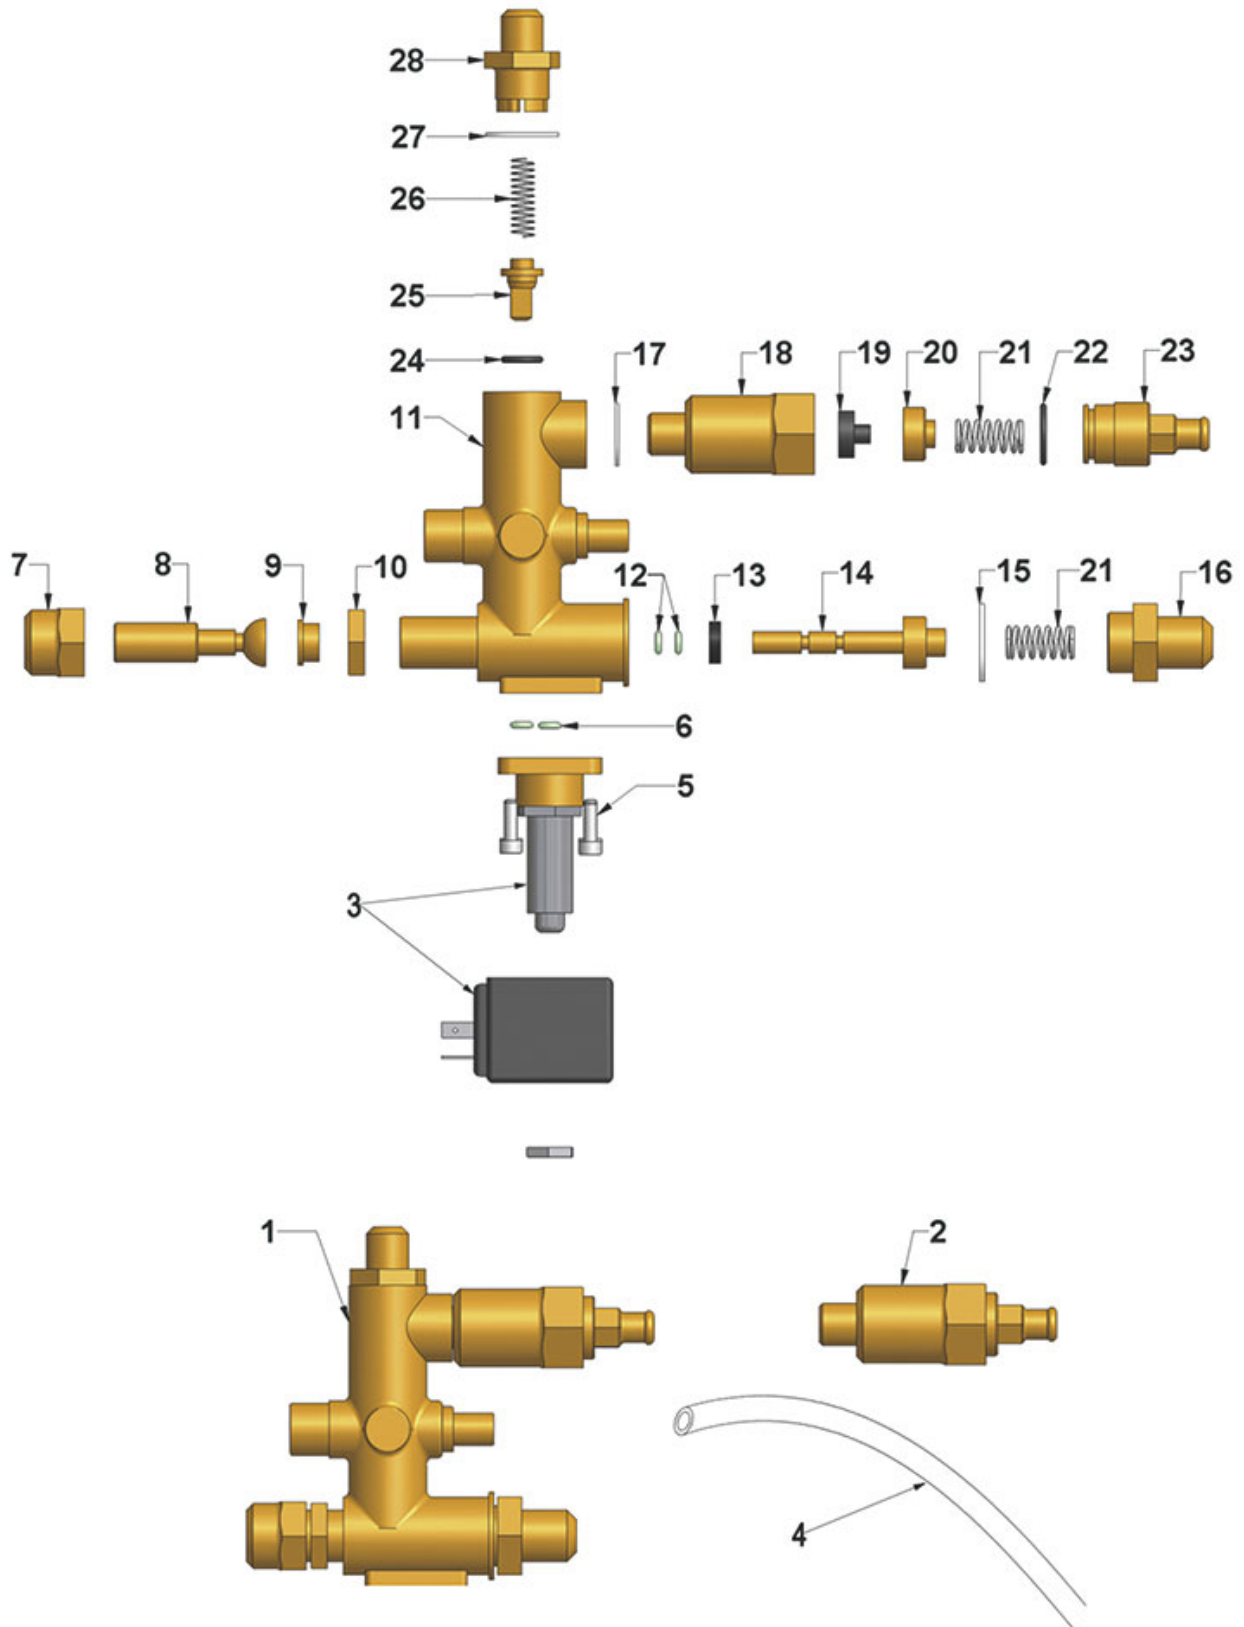

WATER INLET TAP

CHIMAERA-EVOLUTION-LOLLO-REPLICA-REVOLUTION

VIBIEMME

Position	LF code no.	Description
1	1358010	WATER INLET TAP
2	1720010	EXPANSION VALVE $\varnothing$ 1/4" M 8-12 bar
4	1449683	SILICONE HOSE $\varnothing$ 5x10 SHORE 60 - 10 m
5	1184006	LOW CYLINDER HEAD SCREW M4x12
6	1186612	O-RING 02025 VITON
7	1358013	NUT $\varnothing$ 3/8" F FOR DRAIN TAP
8	1324162	PIN FOR INLET TAP
12	1786286	O-RING R4 EPDM
13	1186311	NBR FLAT GASKET $\varnothing$ 13x4x4 mm
15	1186117	PTFE FLAT GASKET $\varnothing$ 26x21x2 mm
19	1186129	GASKET FLAT NBR $\varnothing$ 15/6x10 mm
20	1186131	GASKET HOLDER FOR TAP
21	1250349	SPRING $\varnothing$ 14.5x28 mm INLET TAP
22	1786295	GASKET ORM 0170-20 EPDM
25	1720011	TRIANGULAR NON-RETURN VALVE
26	1250202	SPRING $\varnothing$ 8x30 mm
27	1186314	PTFE FLAT GASKET $\varnothing$ 22x17x2 mm