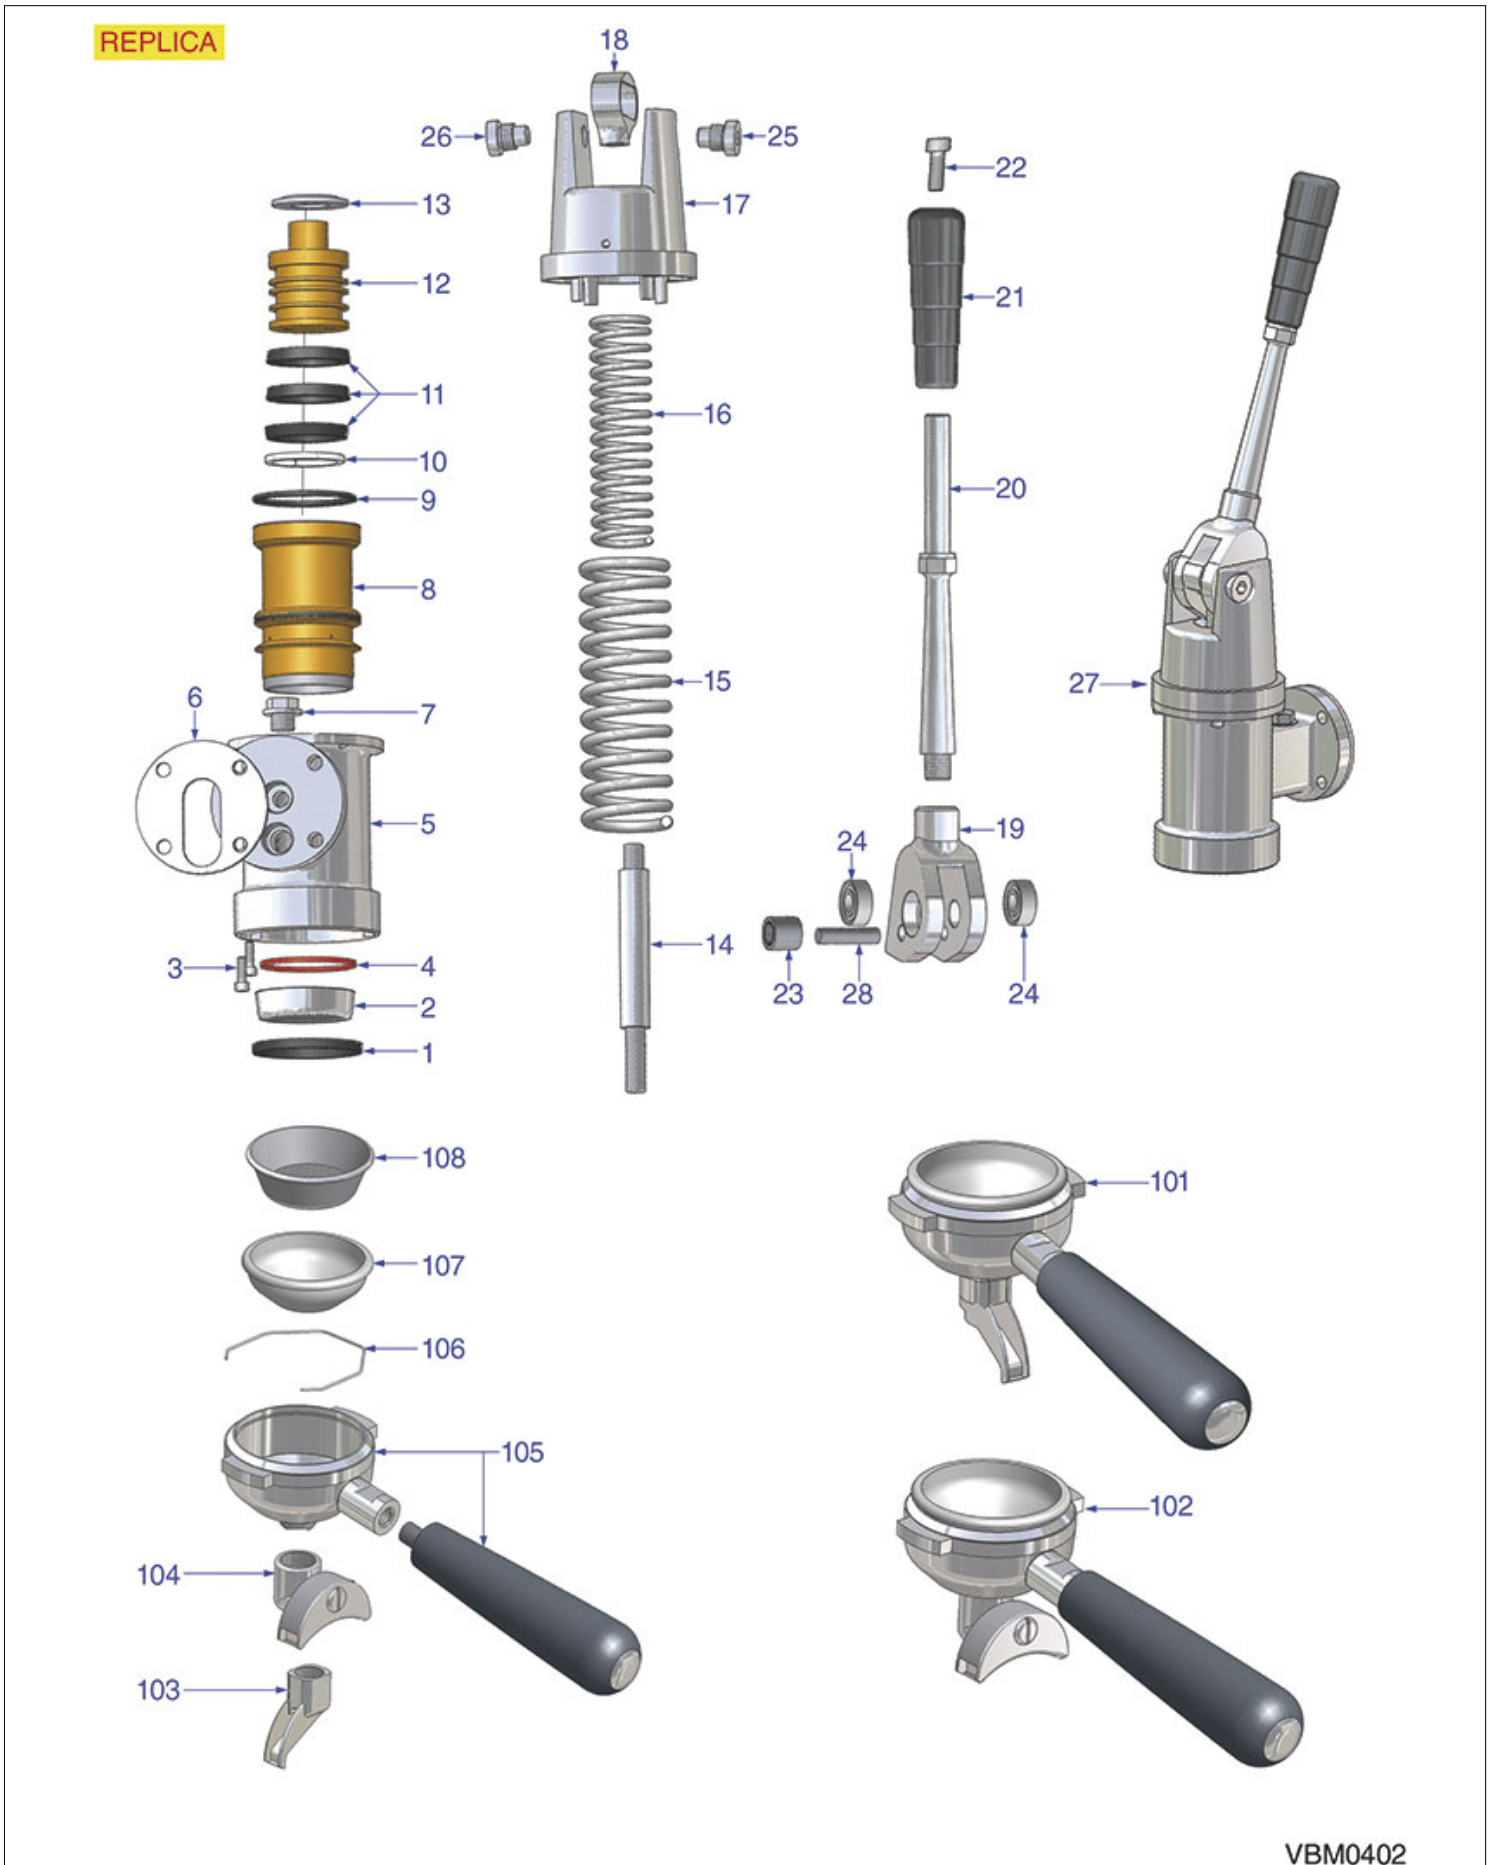

LEVER BREW GROUP REPLICA

VBM0402

VIBIEMME

Position	LF code no.	Description
1	1486026	FILTER HOLDER GASKET $\varnothing$ 65.5x55.5x5.5
2	1081016	SHOWER SCREEN $\varnothing$ 60 mm
2	1081116	SHOWER SCREEN $\varnothing$ 60 mm
2	1081216	SHOWER SCREEN $\varnothing$ 60 mm
2	1081516	SHOWER $\varnothing$ 60 mm
3	5014713	CYLINDER HEAD SCREW M5x16
4	1786292	O-RING 0161 BROWN VITON
6	1786285	GROUP GASKET $\varnothing$ 82.5x3 mm
7	1439200	CAP $\varnothing$ 18 mm FOR BREW GROUP
8	5500730	JACKET FOR LEVER ASSEMBLY
9	1786287	O-RING 0162 BLACK VITON
10	1186800	FLAT GASKET $\varnothing$ 50x44x4 mm PTFE
12	1192179	LEVER GROUP PISTON
13	1192167	PISTON SPACER FOR LEVER GROUP
14	1225053	LEVER FOR COOFFEE GROUP
15	1250354	SPRING FOR LEVER GROUP
16	1250355	SPRING FOR LEVER GROUP
18	1192184	CHROME-PLATED FORK FOR LEVER GROUP
19	1192168	CHROME-PLATED FORK FOR LEVER GROUP
20	1192178	CONTROL LEVER FOR DELIVERY GROUP
21	1241200	LEVER GROUP HANDLE
22	1528026	CYLINDER HEAD SCREW M8x20
23	1192185	ARTICULATION BUSHING $\varnothing$ 20x18x14 mm
24	1199062	BEARING 6001 ZZ NSK
25	1192176	RIGHT PIN FOR LEVER GROUP
26	1192177	LEFT PIN FOR LEVER GROUP
28	1324164	LEVER GROUP ARTICULATION PIN $\varnothing$ 10x40 mm
101	1165232	FILTER HOLDER COMPLETE 1 CUP VIBIEMME
102	1165233	FILTERHOLDER COMPLETE 2 CUPS VIBIEMME
103	1022501	SINGLE SPOUT $\varnothing$ 3/8"
104	1022502	DOUBLE SPOUT $\varnothing$ 3/8"
105	1165232	FILTER HOLDER COMPLETE 1 CUP VIBIEMME
105	1165233	FILTERHOLDER COMPLETE 2 CUPS VIBIEMME
106	1250101	FILTER BLOCKING SPRING $\varnothing$ 1,00 mm INOX