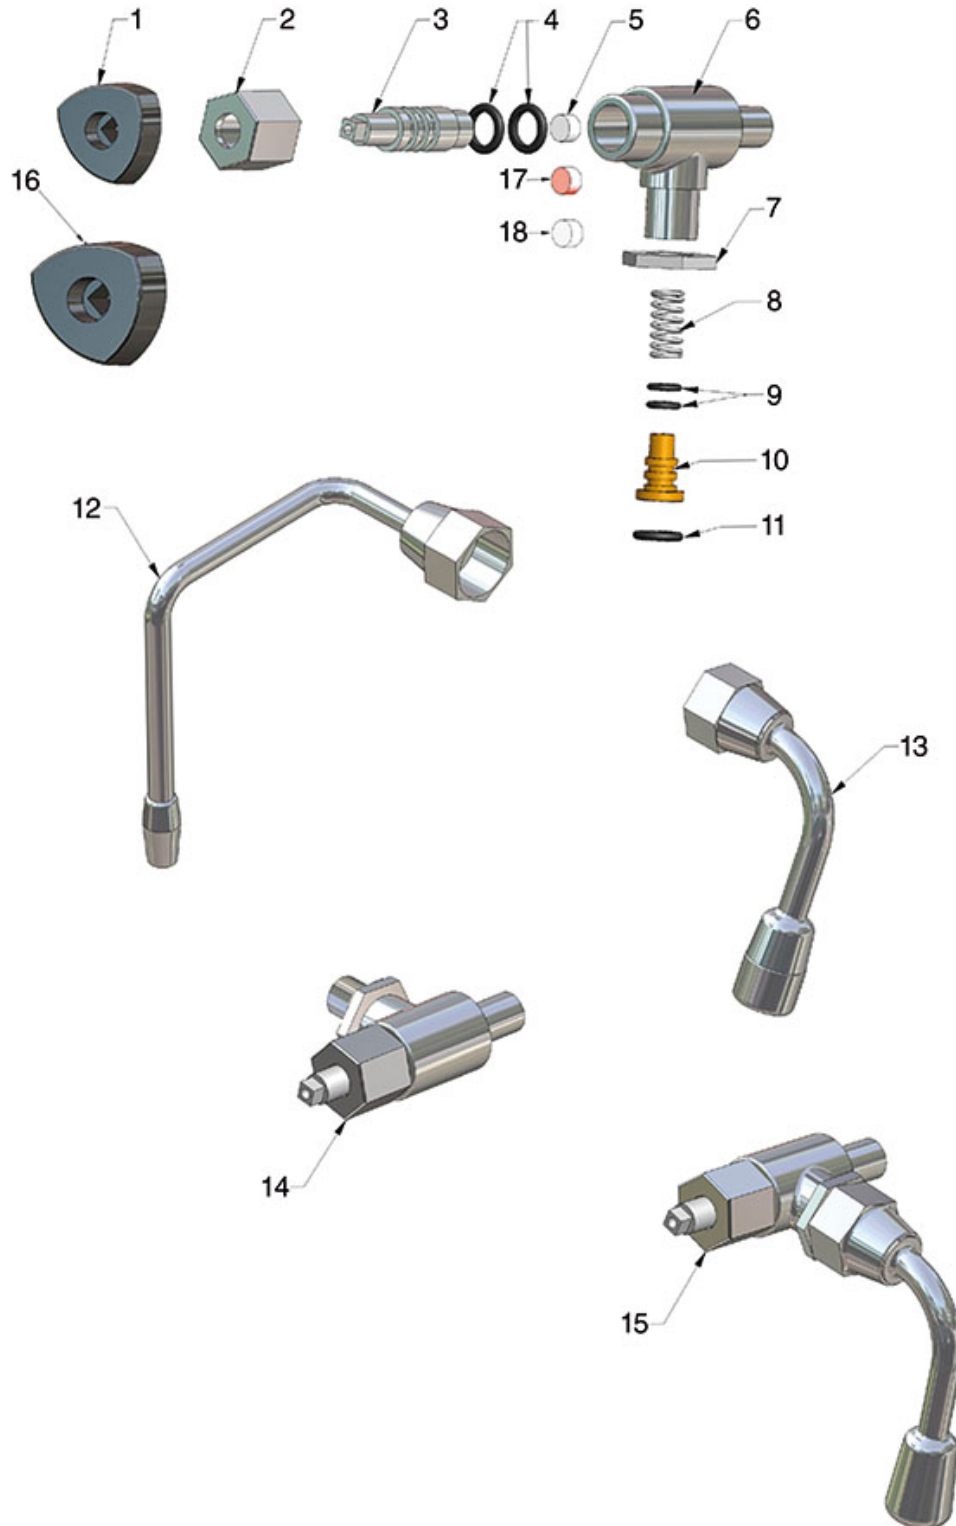

WATER/STEAM TAPS

DOMOBAR JUNIOR-DOMOBAR SUPER

VIBIEMME

Position	LF code no.	Description
1	1241182	WATER/STEAM TAP KNOB
2	1548011	CHROME-PLATED NUT FOR TAP
3	1548018	WATER/STEAM TAP PIN
4	1186236	O-RING 03043 VITON
5	1786284	BLIND GASKET $\varnothing$ 10x5 mm SILICONE
7	1348036	NUT $\varnothing$ 3/8" WRENCH 21x6mm
8	1250348	SPRING $\varnothing$ 10.5x29.3 mm STEAM PIPE
9	1186556	O-RING R6 EPDM
10	1348213	STEAM PIPE BUSHING
11	1186236	O-RING 03043 VITON
12	1549038	COMPLETE STEAM PIPE $\varnothing$ 8 mm
13	1449304	COMPLETE WATER PIPE
14	1548023	TAP WATER/STEAM
16	1241183	WATER/STEAM TAP KNOB
17	1786294	BLIND GASKET $\varnothing$ 10x5 mm SILICONE
18	1786296	BLIND GASKET $\varnothing$ 9.5x5 mm PTFE