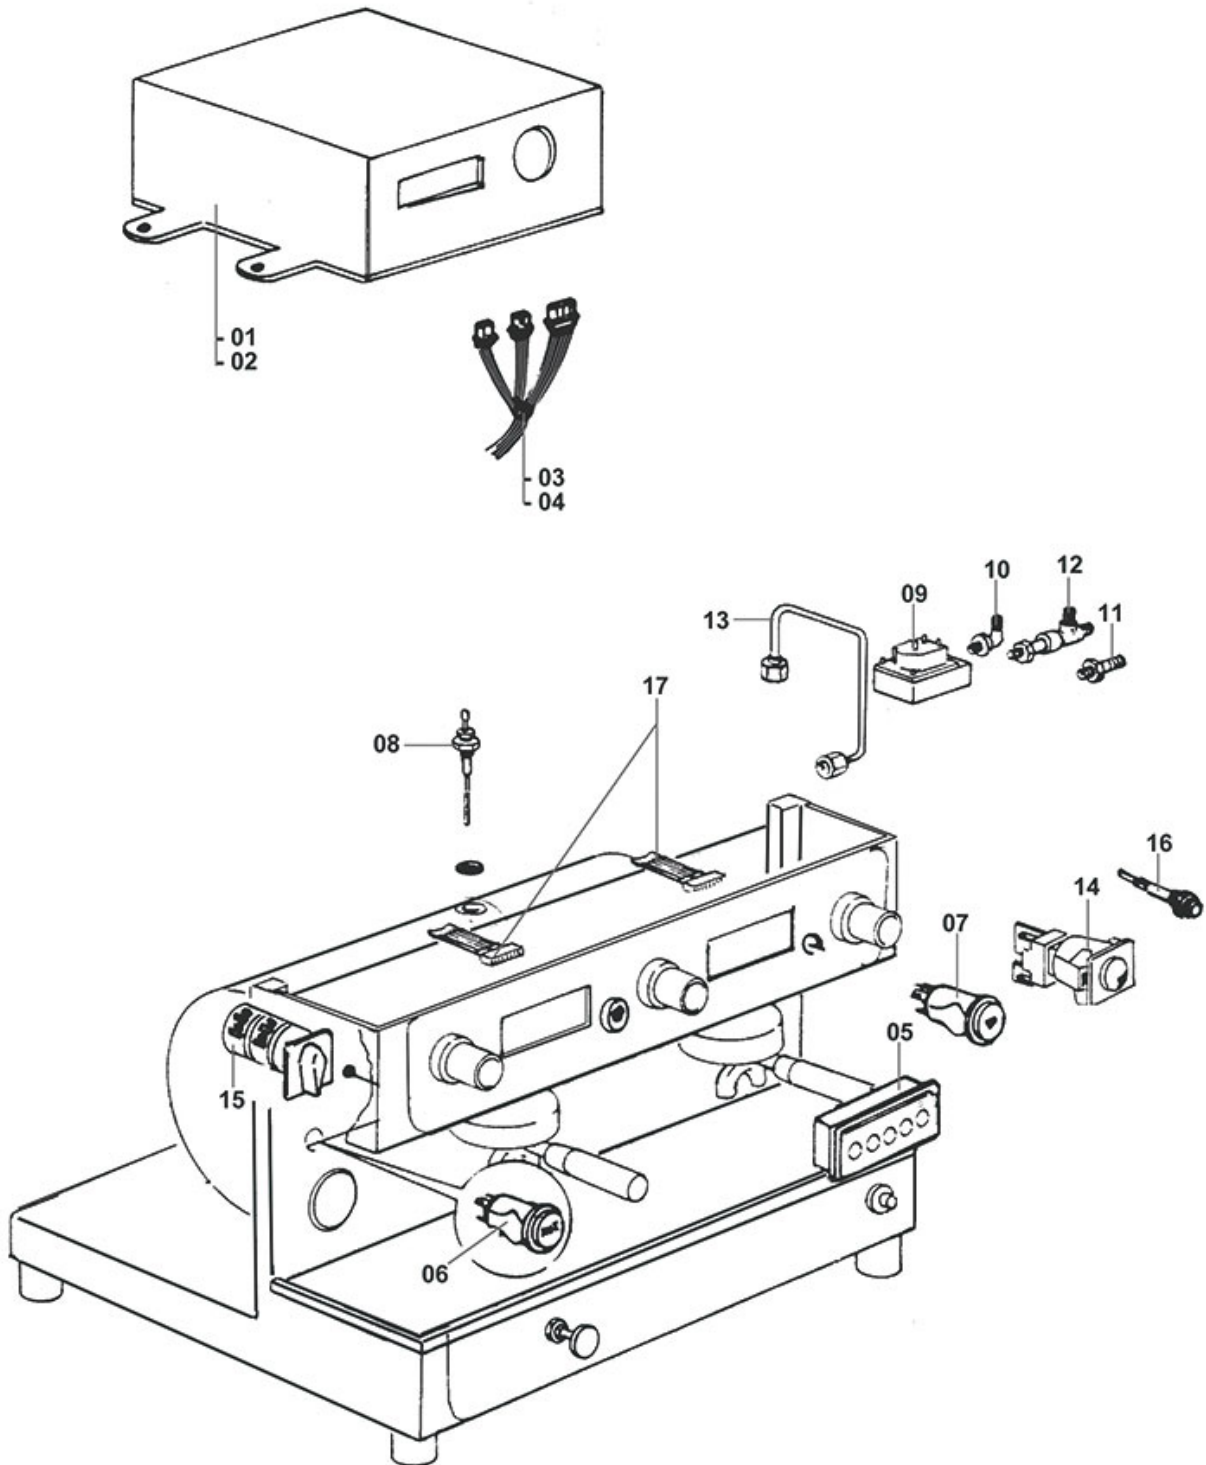

ELECTRICAL PARTS MERCURY

MERCURY

VIBIEMME

Position	LF code no.	Description
1	1054004	DOSER CONTROL BOX 3 GROUPS 230V
2	1054004	DOSER CONTROL BOX 3 GROUPS 230V
5	1319148	PUSH-BUTTON PANEL 5 BUTTONS
6	3319948	RED BIPOLAR SWITCH 16A 250V
8	3341011	LEVEL PROBE $\varnothing$ 1/4"M-140 mm
9	1455067	VOLUMETRIC FLOW METER GICAR
14	1319561	BLACK BIPOLAR SWITCH 16A 250V
15	1319036	SELECTOR SWITCH 0-2 POSITIONS 20A 690V
16	1221060	RED INDICATOR LIGHT 250V