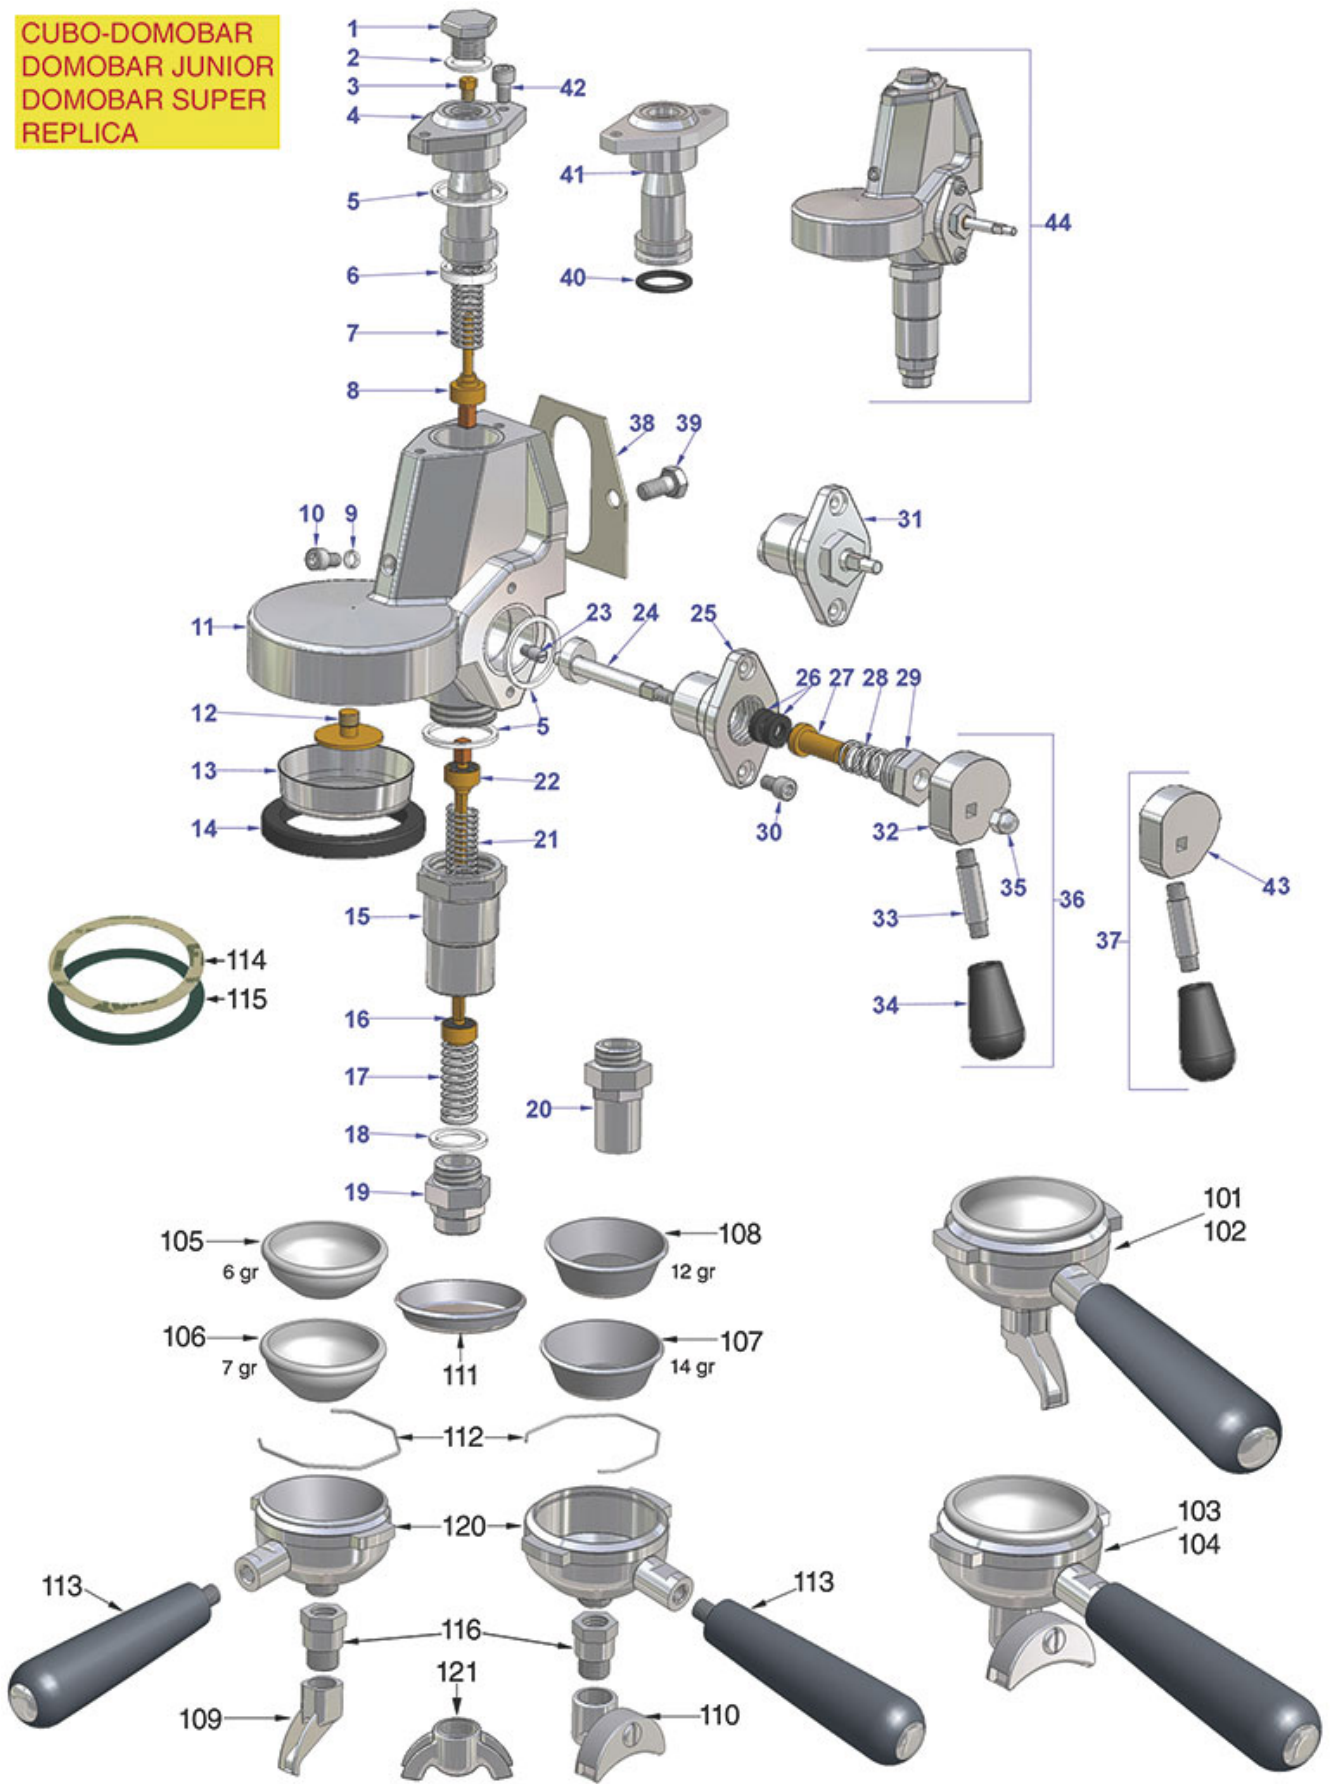

LEVER BREW GROUP

CUBO-DOMOBAR
DOMOBAR JUNIOR
DOMOBAR SUPER
REPLICA

VBM0202

Positions without LF code no.: upon request

VIBIEMME

Position	LF code no.	Description
1	1439001	CAP ø 16 mm FOR BREW GROUP
2	1186326	PTFE FLAT GASKET ø 22x16x2 mm
3	1501566	NOZZLE M6x1 HOLE ø 0,5 mm
4	1192171	UPPER CHROME-PLATED SLEEVE
5	1186328	PTFE FLAT GASKET ø 35x30x2 mm
6	1786283	FLAT PTFE GASKET ø 25.5x21x5 mm
7	1250536	SPRING ø 13x42 mm
8	1324013	DELIVERY VALVE PIN
8	1523053	COMPLETE SPOUT VALVE
9	1786291	FLAT PTFE GASKET ø 9.5x6x2 mm
12	1501561	GROUP SPRAY NOZZLE ø 30 mm M10x1
13	1081016	SHOWER SCREEN ø 60 mm
13	1081116	SHOWER SCREEN ø 60 mm
13	1081216	SHOWER SCREEN ø 60 mm
13	1081516	SHOWER ø 60 mm
14	1186721	FILTER HOLDER GASKET ø 74x57.5x8 mm
14	1186722	FILTER HOLDER GASKET ø 73x57x8 mm
14	1186723	FILTER HOLDER GASKET ø 73x57x8.5 mm
14	1186724	FILTER HOLDER GASKET ø 73x57x9 mm
14	1486724	GASKET FILTERHOLDER ø 73x57x10 mm
15	1192181	CHROME-PLATED DRAIN SLEEVE
16	1523453	COMPLETE DRAIN VALVE
17	1250515	SPRING ø 14x33 mm
18	1186117	PTFE FLAT GASKET ø 26x21x2 mm
21	1250537	SPRING ø 14x45 mm
22	1324094	TRIANGULAR INFUSION PIN
22	1523057	INFUSION VALVE COMPLETE
23	1184005	CAM LOCKING STAINLESS STEEL SCREW M6
24	1324048	CAM ROD FOR COFFEE GROUP
25	1192183	CHROME-PLATED CAM HOLDER FITTING
26	1186312	EPDM FLAT GASKET ø 15.5x7.5x4 mm
27	1186313	CAM GUIDE BUSHING
28	1250516	SPRING ø 15x28 mm
29	1439533	STUFFING GLAND CHROME-PLATED FITTING
30	1184010	LOW CYLINDER HEAD SCREW M6x10
34	1241401	KNOB M8x1
35	1528047	BLIND HEXAGONAL NUT M6
38	1186384	COFFEE GROUP GASKET 80x70x2 mm
38	1186508	COFFEE GROUP GASKET 77x73x2 mm
39	1528622	HEXAGON HEAD SCREW M8x16
40	1186591	O-RING 0128 VITON
41	1192180	UPPER CHROME-PLATED SLEEVE
101	1165126	COMPLETE FILTER HOLDER 1 CUP VIBIEMME
102	1165124	COMPLETE FILTER HOLDER 1 CUP VIBIEMME
103	1165125	COMPLETE FILTER HOLDER 2 CUPS VIBIEMME
104	1165127	COMPLETE FILTER HOLDER 2 CUPS VIBIEMME
105	1160251	1 CUP FILTER 6 g
106	1160335	1 CUP FILTER 7 g
107	1160337	FILTER 2-CUP 14 g ø 70x24,5 mm
108	1160252	FILTER 2-CUP 12 g
109	1022501	SINGLE SPOUT ø 3/8"
110	1022502	DOUBLE SPOUT ø 3/8"
111	1160339	BLIND FILTER ø 70x17 mm
112	1250101	FILTER BLOCKING SPRING ø 1,00 mm INOX
113	1241060	FILTER HOLDER KNOB M10
114	1190001	PAPER SHIM ø 73x59x0.8 mm
115	1190002	RUBBER SHIM ø 73x59x1 mm EPDM
116	1022103	CHROME-PLATED EXTENSION F/SPOUTS ø 3/8"
120	1165063	FILTER HOLDER VIBIEMME