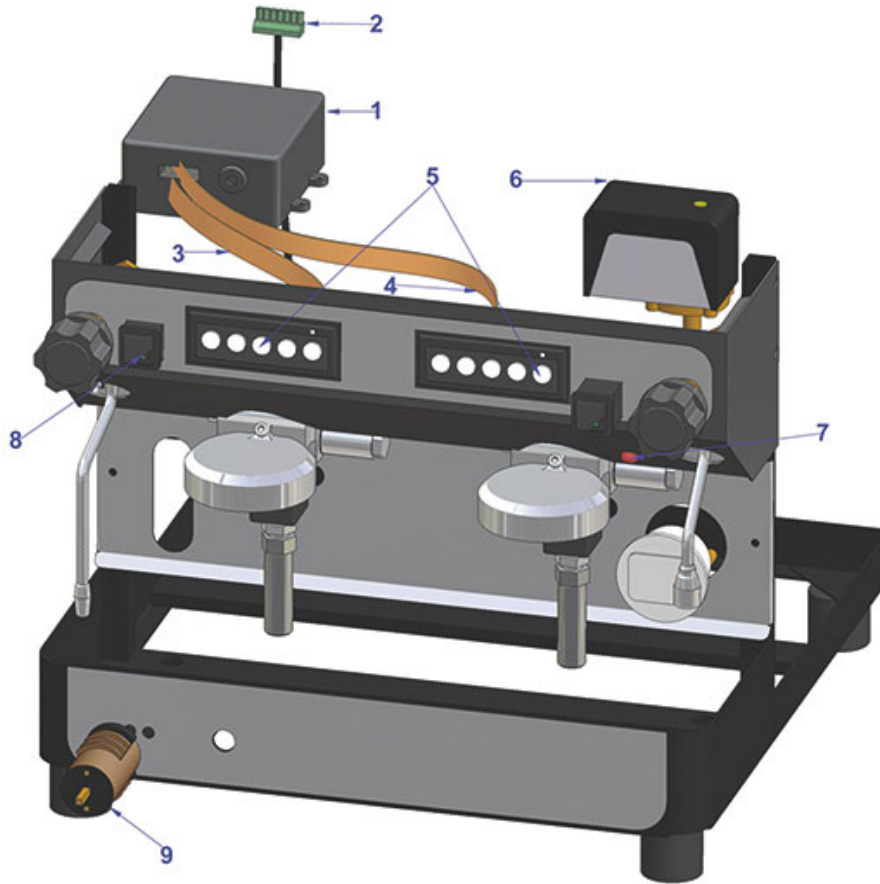

ELECTRICAL PARTS MINIMAX

MINIMAX

VBM7402

Positions without LF code no.: upon request

VIBIEMME

Position	LF code no.	Description
1	1054006	DOSER CONTROL BOX 3 GROUPS 230V
5	1319148	PUSH-BUTTON PANEL 5 BUTTONS
6	1320531	PRESSURE SWITCH P302/6 3-POLES 30A
7	1221060	RED INDICATOR LIGHT 250V
8	1319561	BLACK BIPOLAR SWITCH 16A 250V
9	1319036	SELECTOR SWITCH 0-2 POSITIONS 20A 690V
10	1341006	LEVEL REGULATOR RL30/1E/2C/C 230V