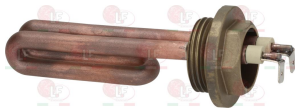

Heating elements

1755278 HEATING ELEMENT 1200W 230V
immersed length 95 mm - 2 poles
connection $\varnothing$ 1"
for Coffee machine (VIBIEMME) DOMOBARJUNIOR
DOMOBARSUPER