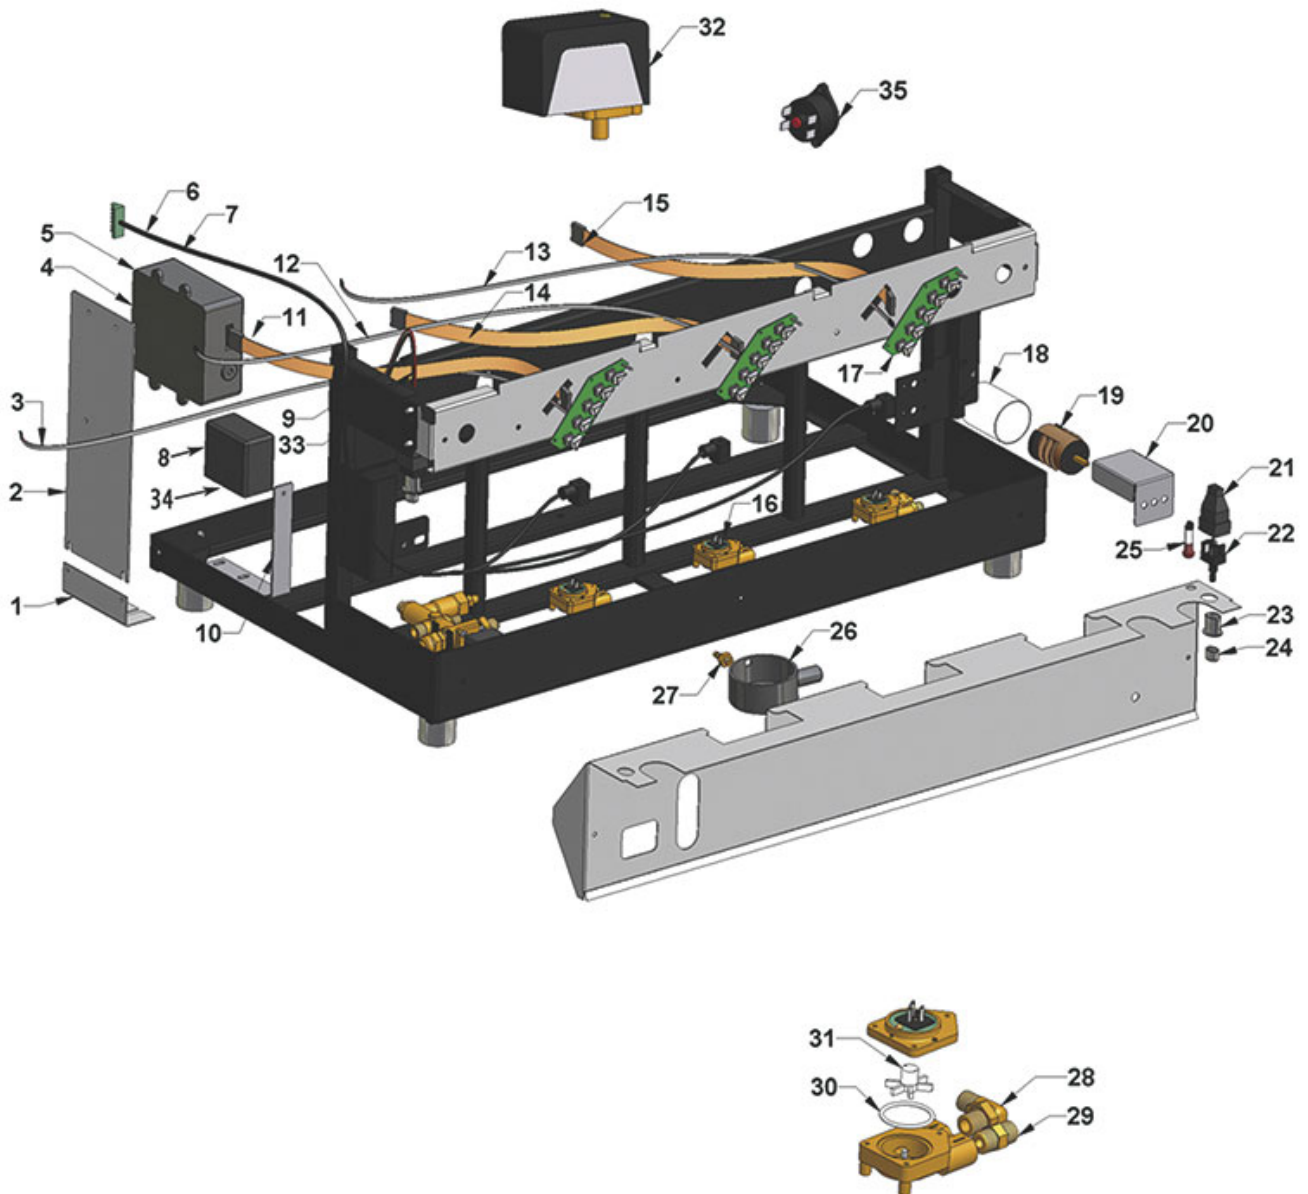

ELECTRICAL PARTS REVOLUTION

REVOLUTION

VBM7702

Positions without LF code no.: upon request

VIBIEMME

Position	LF code no.	Description
4	1054006	DOSER CONTROL BOX 3 GROUPS 230V
8	1054056	DOSER CONTROL BOX 2/3 GROUPS 240V
16	1455067	VOLUMETRIC FLOW METER GICAR
17	1319440	PUSH-BUTTON PANEL 5 BUTTONS
19	1057034	SELECTOR SWITCH 0-3 POSITIONS 16A 300V
22	1319005	BIPOLAR SWITCH 16A 250V
24	1319595	OVAL CHROMED PUSH-BUTTON 17x12.5 mm
25	1221060	RED INDICATOR LIGHT 250V
26	1527020	DRAIN TANK
32	1320531	PRESSURE SWITCH P302/6 3-POLES 30A
35	1443078	CONTACT THERMOSTAT 130°C 10A 250V