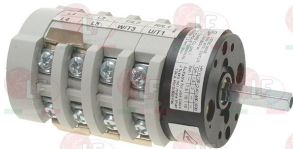

VIBIEMME ELETCOM4STADI