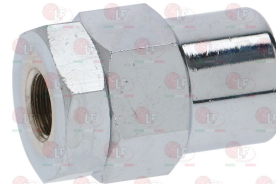

VIBIEMME ASSVALVEROG

Suitable for:

**1192178 CONTROL LEVER FOR DELIVERY GROUP**  
connections M16/M8 - overall length 230 mm  
for Coffee machine (VIBIEMME) REPLICA

VIBIEMME LEVAGRPSTONE

Suitable for:

**1349007 DRAIN CHROMIUM-PLATED FITTING**  
for Coffee machine (VIBIEMME) CHIMAERA - CUBO  
DOMOBARSUPER - DOSAPLUS - MERCURY - REPLICA  
REVOLUTION