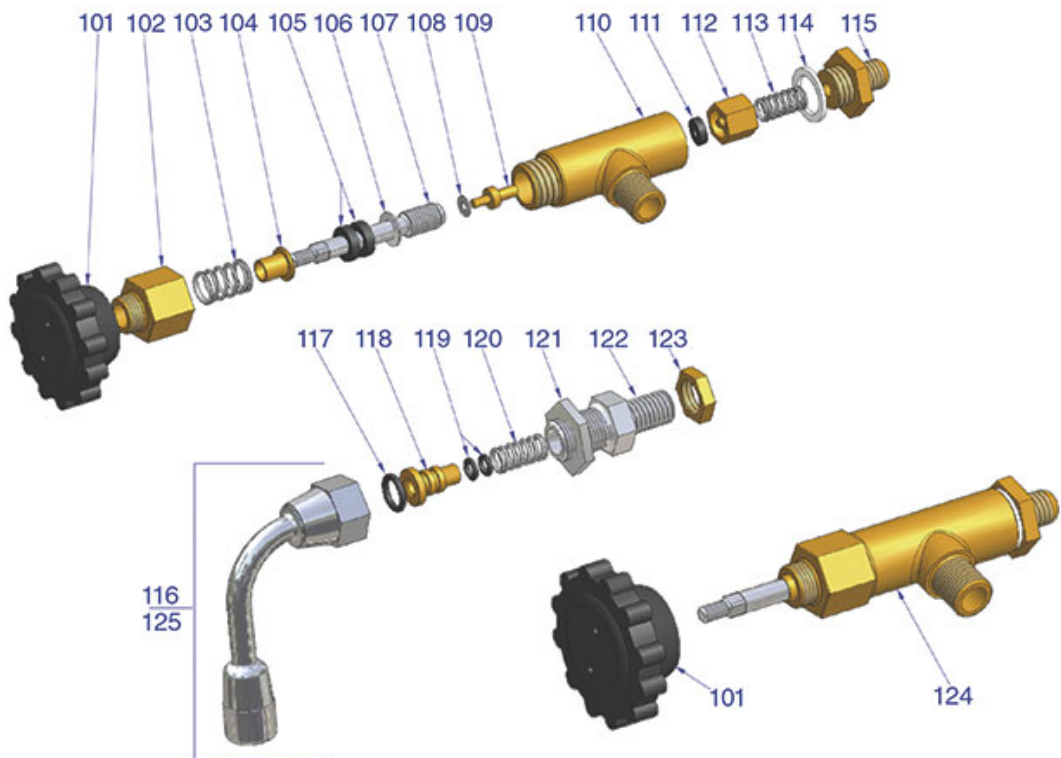

WATER/STEAM TAPS

CHIMAERA-CUBO
REPLICA

VBM1002

Positions without LF code no.: upon request

VIBIEMME

Position	LF code no.	Description
1	1241461	WATER/STEAM TAP KNOB
2	1548011	CHROME-PLATED NUT FOR TAP
3	1250521	SPRING $\varnothing$ 15x17 mm
4	1186322	TAP ROD BUSHING
5	1324086	TAP HANDLE SPINDLE
6	1186312	EPDM FLAT GASKET $\varnothing$ 15.5x7.5x4 mm
7	1186732	WASHER $\varnothing$ 15x8.4x1 mm
8	1324026	TAP SPINDLE
9	3528238	FLAT WASHER M4
11	1184010	LOW CYLINDER HEAD SCREW M6x10
12	1186311	NBR FLAT GASKET $\varnothing$ 13x4x4 mm
13	1186122	GASKET HOLDER FOR TAP
14	1250157	TAP SPRING $\varnothing$ 12.5x30 mm
15	1250202	SPRING $\varnothing$ 8x30 mm
16	1323003	STAINLESS STEEL BALL $\varnothing$ 8 mm
17	1186323	PTFE FLAT GASKET $\varnothing$ 24x18x2 mm
19	1348036	NUT $\varnothing$ 3/8" WRENCH 21x6mm
20	1250362	SPRING $\varnothing$ 10.8x30 mm
21	1186556	O-RING R6 EPDM
22	1348213	STEAM PIPE BUSHING
23	1186236	O-RING 03043 VITON
24	1548016	LH COMPLETE STEAM TAP
24	1548017	LH COMPLETE STEAM TAP
25	1348842	STEAM TAP ASSY
25	1548014	RH COMPLETE STEAM TAP
25	1548015	RH COMPLETE STEAM TAP
26	1549037	COMPLETE LH STEAM PIPE $\varnothing$ 8 mm
26	5057693	COMPLETE CHROME-PL. STEAM PIPE LH $\varnothing$ 8 mm
27	1449856	STEAM PIPE COMPLETE
27	1449857	COMPLETE WATER PIPE
27	1549036	COMPLETE RH STEAM PIPE $\varnothing$ 8 mm
27	1549041	COMPLETE ST. STEEL STEAM PIPE RH $\varnothing$ 10 mm
28	1186065	FLAT GASKET $\varnothing$ 12x10x1 mm PTFE
29	1449016	NOZZLE FOR STEAM $\varnothing$ 1/8"F 4 HOLES
30	1549040	STEAM SPRINKLER $\varnothing$ 1/8"F 2 HOLES
31	1187501	BURN PREVENTING PIPE HANDGRIP $\varnothing$ 8 mm
101	1241461	WATER/STEAM TAP KNOB
102	1349353	TAP COUPLING
103	1250521	SPRING $\varnothing$ 15x17 mm
104	1186322	TAP ROD BUSHING
105	1186312	EPDM FLAT GASKET $\varnothing$ 15.5x7.5x4 mm
106	1186732	WASHER $\varnothing$ 15x8.4x1 mm
107	1324086	TAP HANDLE SPINDLE
108	3528238	FLAT WASHER M4
109	1324026	TAP SPINDLE
111	1186311	NBR FLAT GASKET $\varnothing$ 13x4x4 mm
112	1186122	GASKET HOLDER FOR TAP
113	1250157	TAP SPRING $\varnothing$ 12.5x30 mm
114	1186323	PTFE FLAT GASKET $\varnothing$ 24x18x2 mm
115	1349352	TAP COUPLING
117	1186236	O-RING 03043 VITON
118	1348213	STEAM PIPE BUSHING
119	1186556	O-RING R6 EPDM
120	1250362	SPRING $\varnothing$ 10.8x30 mm
121	1348036	NUT $\varnothing$ 3/8" WRENCH 21x6mm
124	1548032	WATER/STEAM TAP