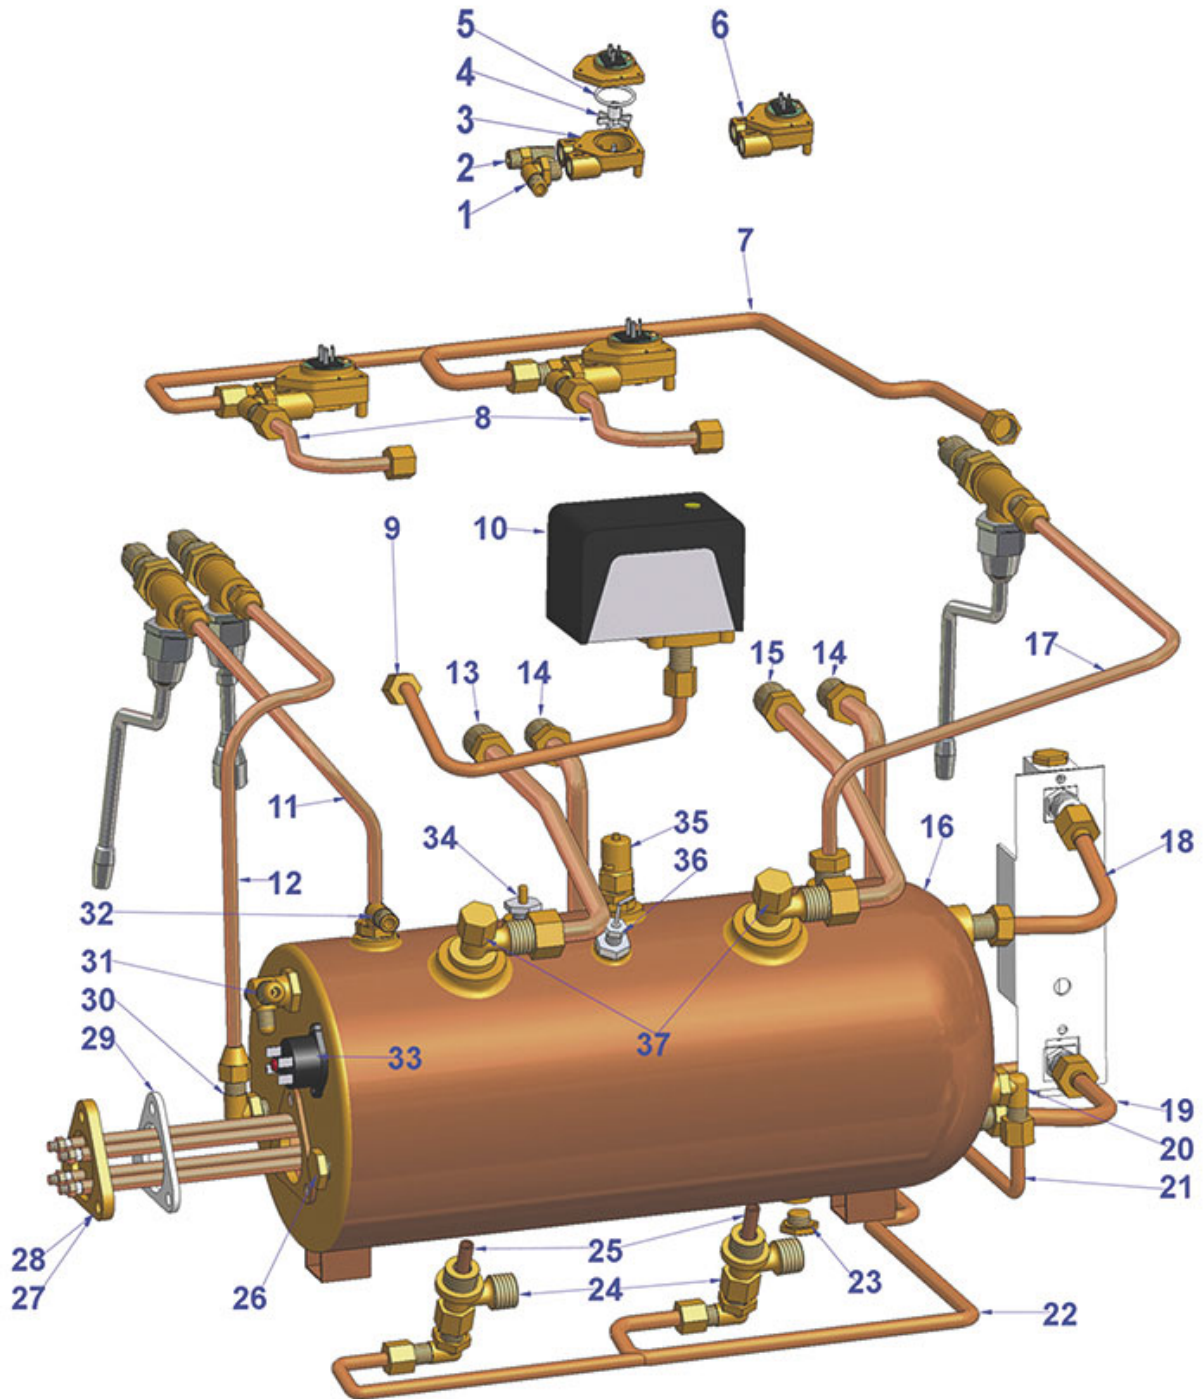

BOILER EVOLUTION-MERCURY-REVOLUTION

EVOLUTION-MERCURY-REVOLUTION

VIBIEMME

Position	LF code no.	Description
6	1455067	VOLUMETRIC FLOW METER GICAR
10	1320531	PRESSURE SWITCH P302/6 3-POLES 30A
23	1439061	CAP $\varnothing$ 1/4"M HEIGHT 12 mm NUT 19 mm
24	1349278	BOILER FITTING $\varnothing$ 1/2"M-1/2"M-1/4"F
25	1550006	INJECTOR PIPE $\varnothing$ 1/4"M - 65 mm
26	1439001	CAP $\varnothing$ 16 mm FOR BREW GROUP
27	1755003	HEATING ELEMENT 5000W 230V
27	1755228	HEATING ELEMENT 4000W 230V
28	1755277	HEATING ELEMENT 4500W 380V
28	1755282	HEATING ELEMENT 3500W 380V
29	1186634	TRIANGULAR GASKET FOR HEATING ELEMENT
33	1443078	CONTACT THERMOSTAT 130°C 10A 250V
34	1523534	BOILER VALVE $\varnothing$ 1/4"M
35	1515019	BOILER VALVE $\varnothing$ 1/2"M
36	3341011	LEVEL PROBE $\varnothing$ 1/4"M-140 mm
37	1349014	BOILER FITTING $\varnothing$ 1/2"M-1/2"M