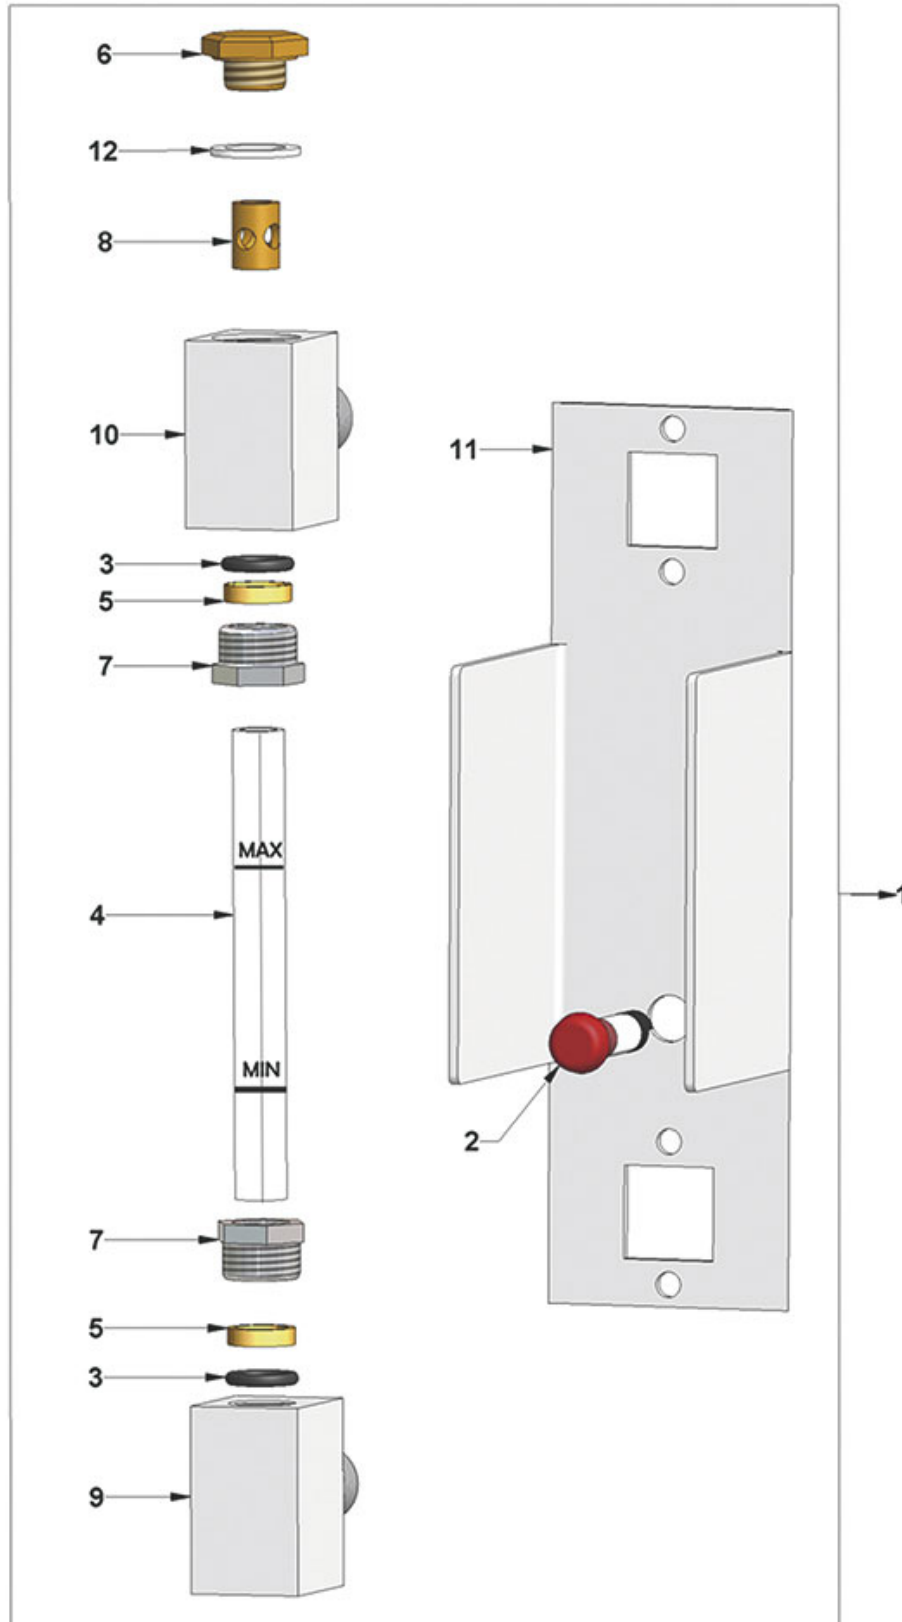

LEVEL

CUBO-DOSAPLUS-EVOLUTION
KOMETA-MERCURY-MINIMAX
REPLICA-REVOLUTION-SILVER

VBM3002

VIBIEMME

Position	LF code no.	Description
2	1221060	RED INDICATOR LIGHT 250V
3	1186236	O-RING 03043 VITON
4	1520546	LEVEL GLASS $\varnothing$ 11x140 mm
5	1186420	STUFFING GLAND RING $\varnothing$ 15x11.5x3 mm
6	1439061	CAP $\varnothing$ 1/4" M HEIGHT 12 mm NUT 19 mm
7	1349070	FITTING $\varnothing$ 3/8" M HOLE $\varnothing$ 12 mm
12	1186982	FLAT PTFE GASKET $\varnothing$ 17x13x2 mm