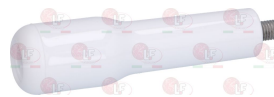

VIBIEMME MANLEVAPISTON

5051102 WHITE FILTER HOLDER KNOB M12