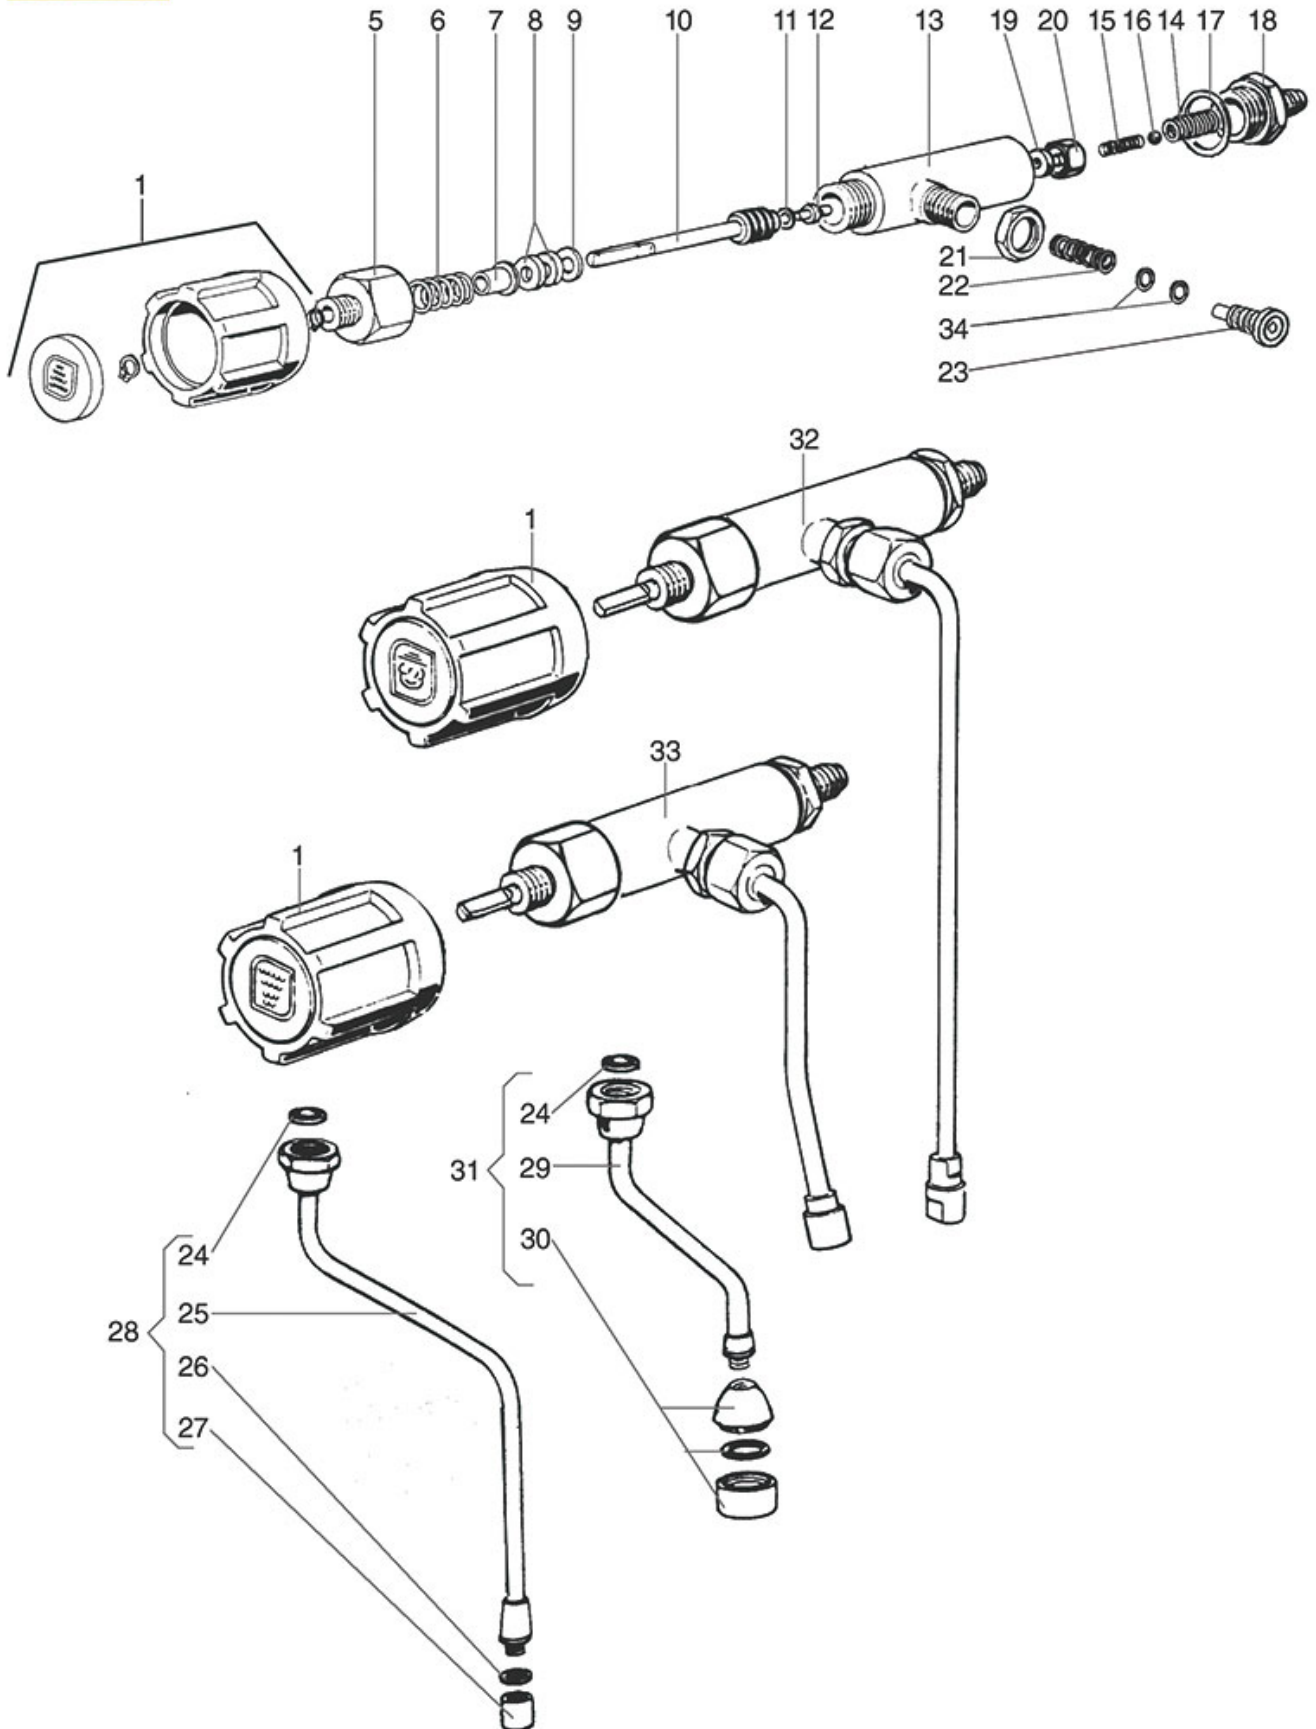

WATER/STEAM TAPS

DOSAPLUS

VIBIEMME

Position	LF code no.	Description
1	1241336	TAP HANDLE WATER/STEAM
5	1349353	TAP COUPLING
6	1250521	SPRING $\varnothing$ 15x17 mm
7	1186322	TAP ROD BUSHING
8	1186312	EPDM FLAT GASKET $\varnothing$ 15.5x7.5x4 mm
9	1186732	WASHER $\varnothing$ 15x8.4x1 mm
11	3528238	FLAT WASHER M4
12	1324026	TAP SPINDLE
14	1250157	TAP SPRING $\varnothing$ 12.5x30 mm
15	1250202	SPRING $\varnothing$ 8x30 mm
16	1323003	STAINLESS STEEL BALL $\varnothing$ 8 mm
17	1186323	PTFE FLAT GASKET $\varnothing$ 24x18x2 mm
18	1349352	TAP COUPLING
19	1186311	NBR FLAT GASKET $\varnothing$ 13x4x4 mm
20	1186122	GASKET HOLDER FOR TAP
21	1348036	NUT $\varnothing$ 3/8" WRENCH 21x6mm
22	1250362	SPRING $\varnothing$ 10.8x30 mm
23	1348213	STEAM PIPE BUSHING
24	1186236	O-RING 03043 VITON
26	1186065	FLAT GASKET $\varnothing$ 12x10x1 mm PTFE
27	1449016	NOZZLE FOR STEAM $\varnothing$ 1/8"F 4 HOLES
28	1449860	COMPLETE STEAM PIPE $\varnothing$ 8 mm
30	1449332	WATER PIPE NOZZLE
31	1449857	COMPLETE WATER PIPE
31	1549039	COMPLETE WATER PIPE $\varnothing$ 8 mm
32	1348843	STEAM TAP
32	1548019	COMPLETE STEAM TAP
33	1348843	STEAM TAP
33	1548020	COMPLETE WATER TAP
34	1186556	O-RING R6 EPDM