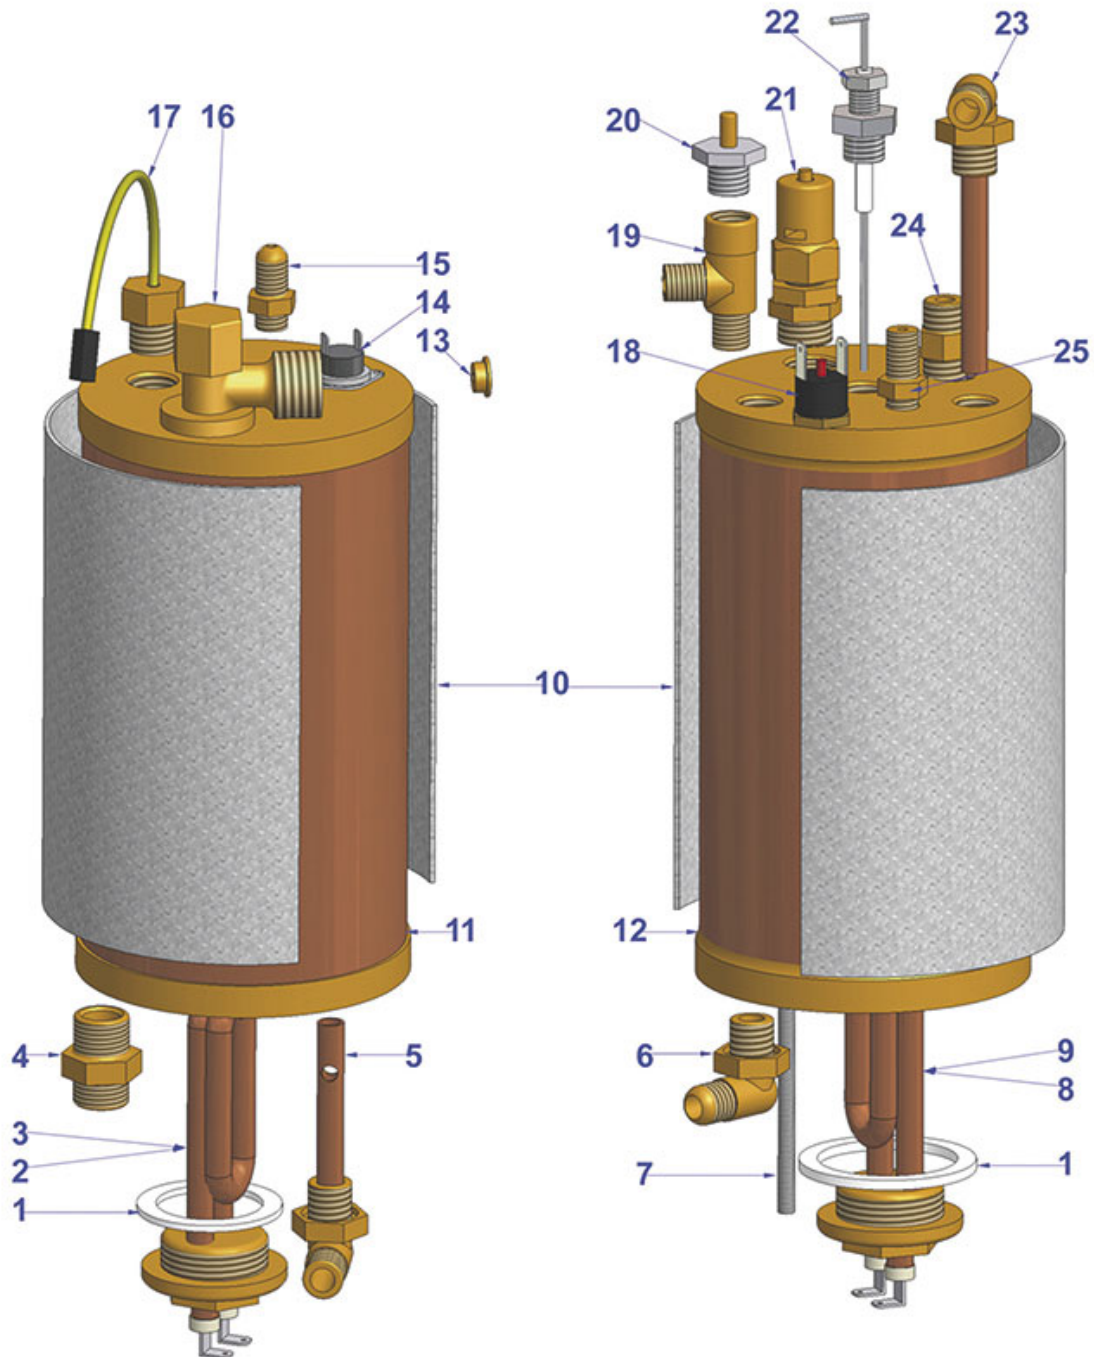

BOILR DOMOBAR SUPER

DOMOBAR SUPER

VIBIEMME

Position	LF code no.	Description
1	1186627	CARBO FLAT GASKET $\varnothing$ 41x33x3 mm
2	1755284	HEATING ELEMENT 800W 230V
6	1349002	ELBOW FITTING $\varnothing$ 1/4"M-1/4"M
8	1755278	HEATING ELEMENT 1200W 230V
14	1443077	CONTACT THERMOSTAT 130°C 16A 250V
16	1349014	BOILER FITTING $\varnothing$ 1/2"M-1/2"M
17	1397059	TEMPERATURE PROBE $\varnothing$ 1/4"M
18	1443002	CONTACT THERMOSTAT 165°C M4
20	1523534	BOILER VALVE $\varnothing$ 1/4"M
21	1523021	BOILER VALVE $\varnothing$ 3/8"M
22	3341011	LEVEL PROBE $\varnothing$ 1/4"M-140 mm