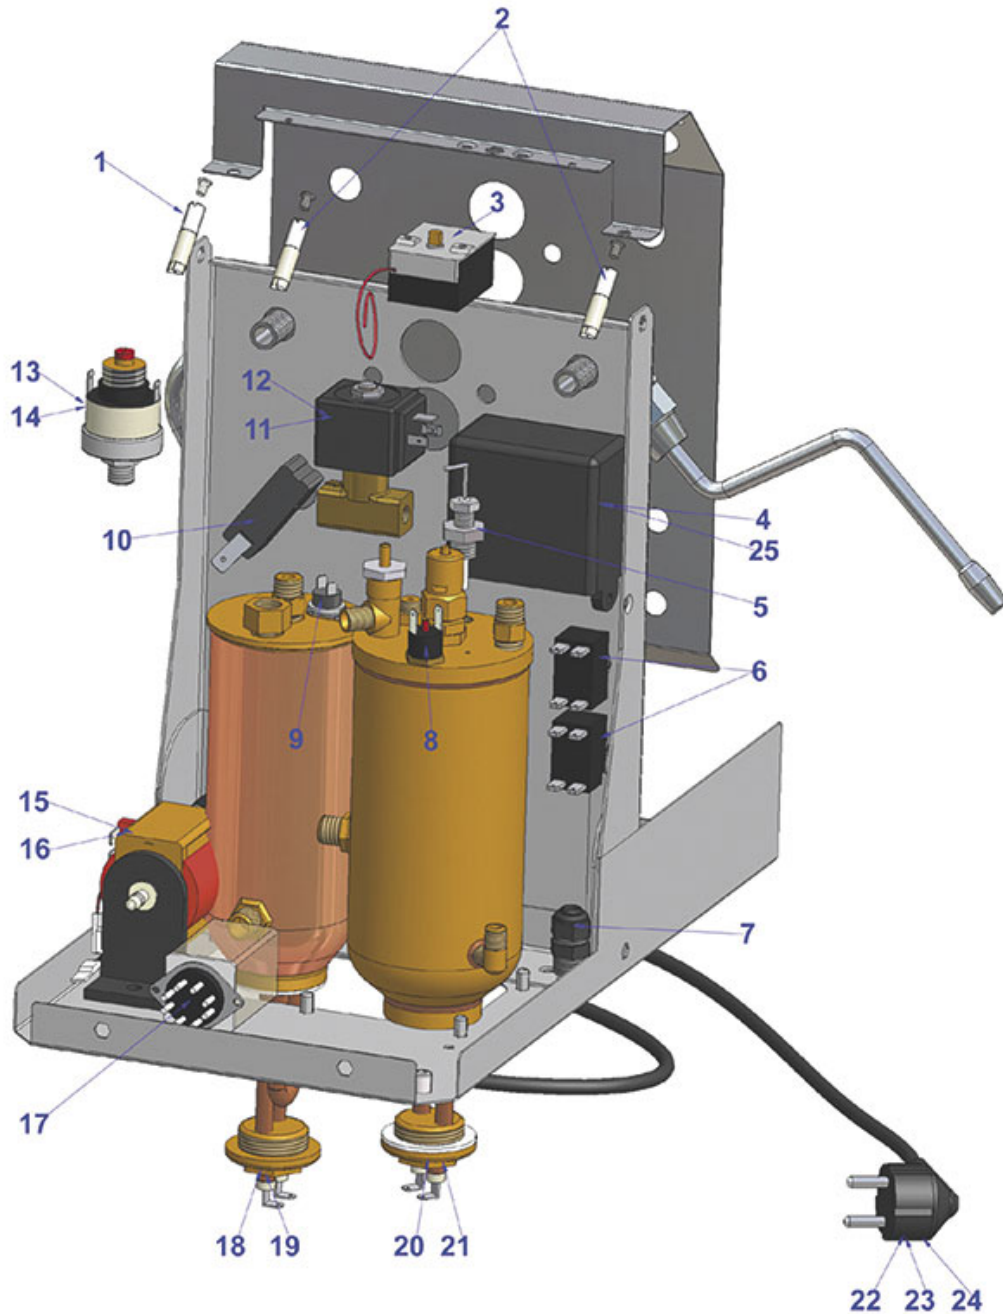

ELECTRICAL PARTS DOMOBAR JUNIOR

DOMOBAR JUNIOR

VIBIEMME

Position	LF code no.	Description
1	1221061	GREEN INDICATOR LIGHT 250V
2	1221062	RED INDICATOR LIGHT 250V
3	1444049	SINGLE-PHASE THERMOSTAT TR/86
4	1341044	LEVEL ADJUSTER PIC DELUXE 240V
5	3341011	LEVEL PROBE ø 1/4"M-140 mm
6	1319593	LEVER SWITCH 16A 250V
8	1443002	CONTACT THERMOSTAT 165°C M4
9	1443076	CONTACT THERMOSTAT 150°C 16A 250V
10	3240410	MICROSWITCH 16(4)A 250V
13	1320025	PRESSURE SWITCH PS14.01 0.2-0.9 BAR 1/4"
14	1320023	PRESSURE SWITCH XP110 125 0.5-1.5 BAR 1/
15	1122735	VIBRATORY PUMP EX5 48W 230V 50Hz
16	1122601	VIBRATORY PUMP EX5 41W 120V 60Hz
18	1755281	HEATING ELEMENT 600W 230V
20	1755278	HEATING ELEMENT 1200W 230V