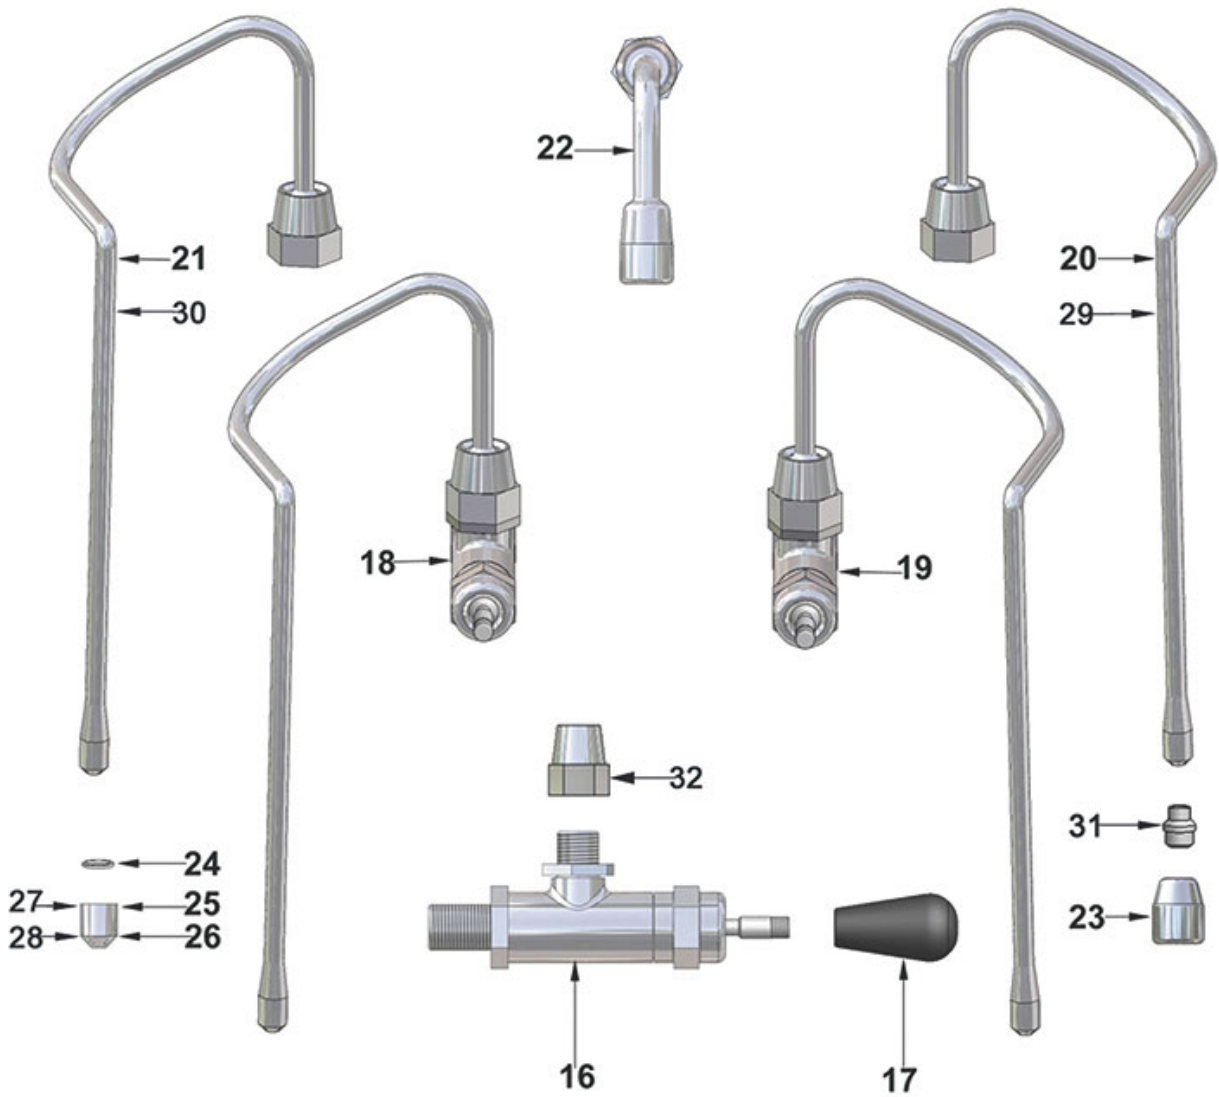

WATER/STEAM TAPS

LOLLO

VBM1402

Positions without LF code no.: upon request

VIBIEMME

Position	LF code no.	Description
1	5058054	NUT CHROMED FOR TAP
2	5052818	BUSHING FOR PIN
3	5052820	PIN FOR TAP
4	5058055	BUSHING TAP WATER/STEAM
6	1186236	O-RING 03043 VITON
7	1250356	SPRING $\varnothing$ 13x27 mm STEAM TAP
9	1523075	GASKET HOLDER FOR TAP
10	1186731	PTFE FLAT GASKET $\varnothing$ 24x19x2 mm
12	1348036	NUT $\varnothing$ 3/8" WRENCH 21x6mm
13	1250348	SPRING $\varnothing$ 10.5x29.3 mm STEAM PIPE
14	1186556	O-RING R6 EPDM
15	1348213	STEAM PIPE BUSHING
16	1548021	STEAM/WATER TAP
17	1241401	KNOB M8x1
20	1549034	PIPE STEAM COMPL. ST. STEEL RH $\varnothing$ 10 mm
21	1549035	STEAM PIPE COMPLETE LH $\varnothing$ 10 mm
23	1449332	WATER PIPE NOZZLE
24	1186065	FLAT GASKET $\varnothing$ 12x10x1 mm PTFE
25	1449016	NOZZLE FOR STEAM $\varnothing$ 1/8"F 4 HOLES
29	1549034	PIPE STEAM COMPL. ST. STEEL RH $\varnothing$ 10 mm
30	1549035	STEAM PIPE COMPLETE LH $\varnothing$ 10 mm