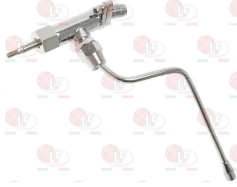

Suitable for:

VIBIEMME

1548017 LH COMPLETE STEAM TAP
for Coffee machine (VIBIEMME) CHIMAERA - REPLICA