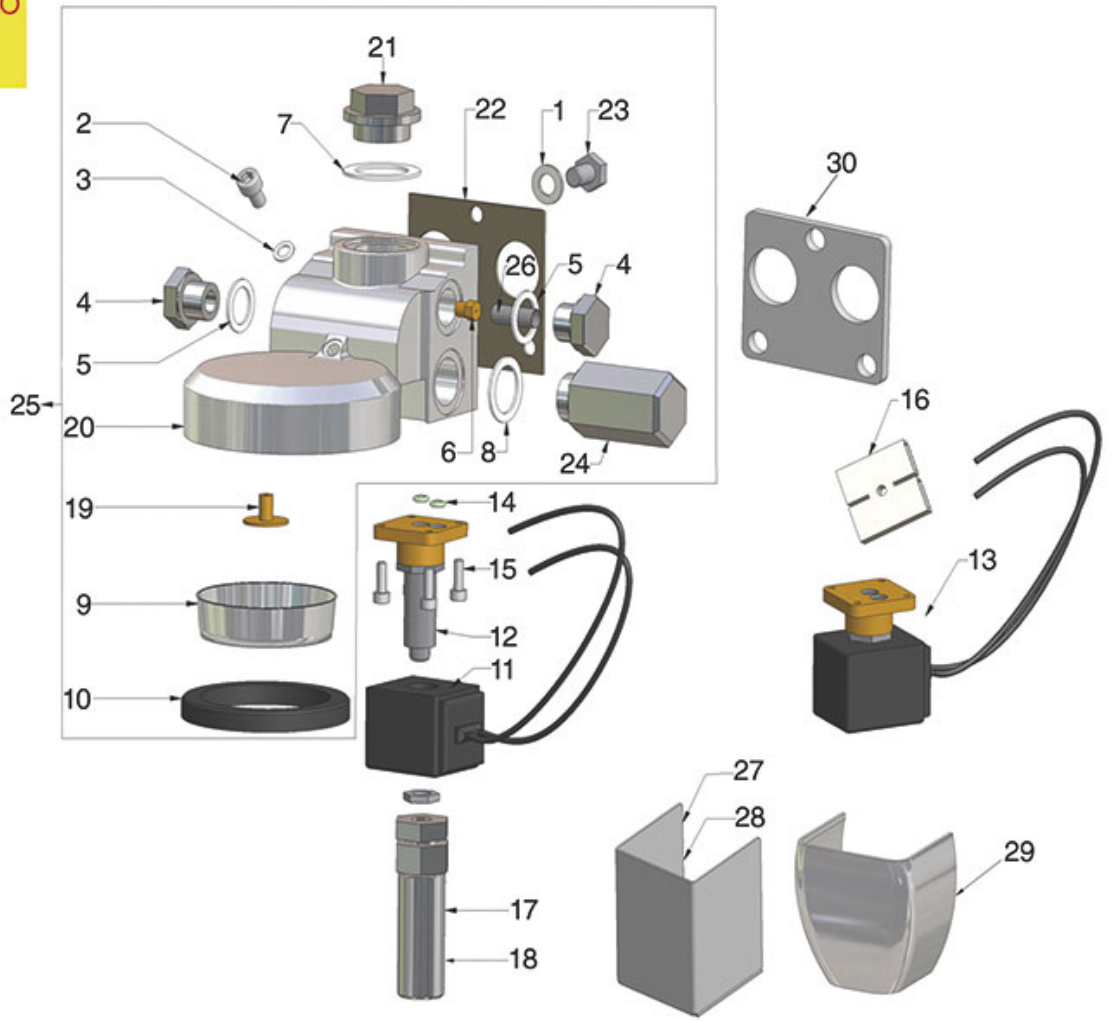

AUTOMATIC BREW GROUP

EVOLUTION
KOMETA-LOLLO
MINIMAX
SILVER

VBM0302

Positions without LF code no.: upon request

VIBIEMME

Position	LF code no.	Description
1	1528008	WASHER FLAT M8
3	1786291	FLAT PTFE GASKET $\varnothing$ 9.5x6x2 mm
4	1439001	CAP $\varnothing$ 16 mm FOR BREW GROUP
5	1186326	PTFE FLAT GASKET $\varnothing$ 22x16x2 mm
6	1501566	NOZZLE M6x1 HOLE $\varnothing$ 0,5 mm
7	1186328	PTFE FLAT GASKET $\varnothing$ 35x30x2 mm
8	1186117	PTFE FLAT GASKET $\varnothing$ 26x21x2 mm
9	1081016	SHOWER SCREEN $\varnothing$ 60 mm
9	1081116	SHOWER SCREEN $\varnothing$ 60 mm
9	1081216	SHOWER SCREEN $\varnothing$ 60 mm
9	1081516	SHOWER $\varnothing$ 60 mm
10	1186721	FILTER HOLDER GASKET $\varnothing$ 74x57.5x8 mm
10	1186722	FILTER HOLDER GASKET $\varnothing$ 73x57x8 mm
10	1186723	FILTER HOLDER GASKET $\varnothing$ 73x57x8.5 mm
10	1186724	FILTER HOLDER GASKET $\varnothing$ 73x57x9 mm
11	1120361	COIL PARKER YB09 220/230V 9W 50/60Hz
12	1120339	3-WAY MECHANICAL COMPONENT PARKER
13	1120280	SOLENOID VALVE ODE 3 WAYS 110V
13	1120349	3-WAY SOLENOID VALVE PARKER 230V 50/60Hz
14	1186612	O-RING 02025 VITON
15	1184006	LOW CYLINDER HEAD SCREW M4x12
17	1192175	CHROME-PLATED OUTLET FITTING
18	1192173	CHROME-PLATED OUTLET FITTING
19	1501560	BREW GROUP SPRAY NOZZLE $\varnothing$ 21 mm M6x1
21	1439057	CAP M26x1.5 FOR DELIVERY GROUP
22	1186486	COFFEE GROUP GASKET 72x64x2 mm
23	1528622	HEXAGON HEAD SCREW M8x16
24	1439060	CAP $\varnothing$ 20.5 mm FOR DELIVERY GROUP
26	1160517	WATER FILTER $\varnothing$ 8.5x22 mm
27	1192172	SOLENOID VALVE COVER
28	1192182	SOLENOID VALVE PLATE
29	1192170	SOLENOID VALVE COVER
30	1192166	SPACER FOR COFFEE GROUP
101	1165126	COMPLETE FILTER HOLDER 1 CUP VIBIEMME
102	1165124	COMPLETE FILTER HOLDER 1 CUP VIBIEMME
103	1165125	COMPLETE FILTER HOLDER 2 CUPS VIBIEMME
104	1165127	COMPLETE FILTER HOLDER 2 CUPS VIBIEMME
105	1160251	1 CUP FILTER 6 g
106	1160335	1 CUP FILTER 7 g
107	1160337	FILTER 2-CUP 14 g $\varnothing$ 70x24,5 mm
108	1160252	FILTER 2-CUP 12 g
109	1022501	SINGLE SPOUT $\varnothing$ 3/8"
110	1022502	DOUBLE SPOUT $\varnothing$ 3/8"
111	1160339	BLIND FILTER $\varnothing$ 70x17 mm
112	1250101	FILTER BLOCKING SPRING $\varnothing$ 1,00 mm INOX
113	1241060	FILTER HOLDER KNOB M10
114	1190001	PAPER SHIM $\varnothing$ 73x59x0.8 mm
115	1190002	RUBBER SHIM $\varnothing$ 73x59x1 mm EPDM
116	1022103	CHROME-PLATED EXTENSION F/SPOUTS $\varnothing$ 3/8"
120	1165063	FILTER HOLDER VIBIEMME