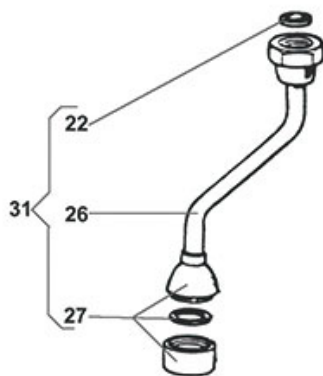

WATER/STEAM TAPS

MERCURY

VBM1502

VIBIEMME

Position	LF code no.	Description
1	1241336	TAP HANDLE WATER/STEAM
2	1241336	TAP HANDLE WATER/STEAM
5	1349353	TAP COUPLING
7	1186312	EPDM FLAT GASKET $\varnothing$ 15.5x7.5x4 mm
8	1186732	WASHER $\varnothing$ 15x8.4x1 mm
9	1324008	SPINDLE FOR WATER/STEAM TAP
11	1523453	COMPLETE DRAIN VALVE
12	1186330	WASHER FLAT BRASS $\varnothing$ 6.8x3.2x0.5 mm
13	1186311	NBR FLAT GASKET $\varnothing$ 13x4x4 mm
14	1186309	GASKET HOLDER BUSHING
15	1348213	STEAM PIPE BUSHING
16	1250157	TAP SPRING $\varnothing$ 12.5x30 mm
17	1186323	PTFE FLAT GASKET $\varnothing$ 24x18x2 mm
18	1349352	TAP COUPLING
19	1348036	NUT $\varnothing$ 3/8" WRENCH 21x6mm
20	1250362	SPRING $\varnothing$ 10.8x30 mm
21	1186556	O-RING R6 EPDM
24	1186065	FLAT GASKET $\varnothing$ 12x10x1 mm PTFE
25	1449016	NOZZLE FOR STEAM $\varnothing$ 1/8" F 4 HOLES
27	1449332	WATER PIPE NOZZLE
29	1548019	COMPLETE STEAM TAP
30	1449860	COMPLETE STEAM PIPE $\varnothing$ 8 mm
31	1449857	COMPLETE WATER PIPE
31	1549039	COMPLETE WATER PIPE $\varnothing$ 8 mm