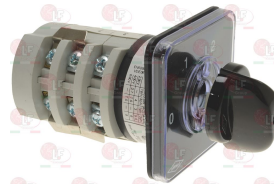

VIBIEMME ELETCOM

1057034 SELECTOR SWITCH 0-3 POSITIONS 16A 300V
square pin 5x5 mm
for Coffee machine (VIBIEMME) CHIMAERA - CUBO
EVOLUTION - REPLICA - REVOLUTION