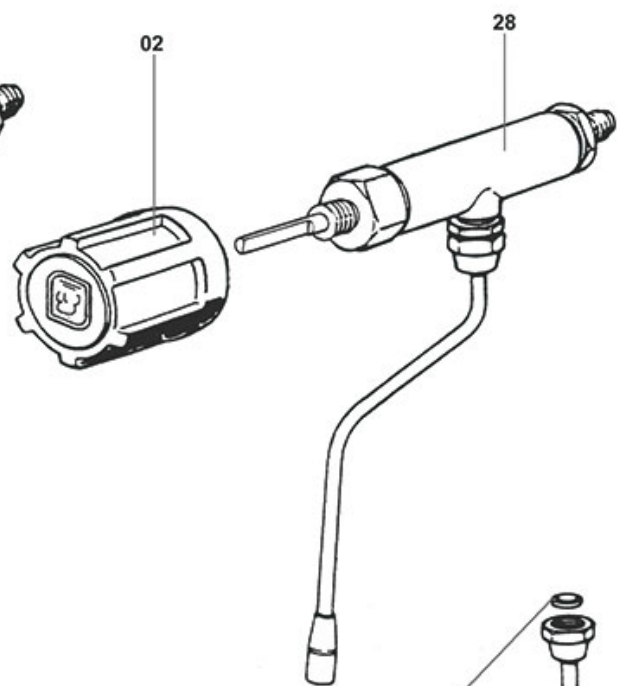

WATER/STEAM TAPS

MERCURY

VBM1502

VIBIEMME

Position	LF code no.	Description
1	1241336	TAP HANDLE WATER/STEAM
2	1241336	TAP HANDLE WATER/STEAM
5	1349353	TAP COUPLING
7	1186312	EPDM FLAT GASKET $\varnothing$ 15.5x7.5x4 mm
8	1186732	WASHER $\varnothing$ 15x8.4x1 mm
9	1324008	SPINDLE FOR WATER/STEAM TAP
11	1523453	COMPLETE DRAIN VALVE
12	1186330	WASHER FLAT BRASS $\varnothing$ 6.8x3.2x0.5 mm
13	1186311	NBR FLAT GASKET $\varnothing$ 13x4x4 mm
14	1186309	GASKET HOLDER BUSHING
15	1348213	STEAM PIPE BUSHING
16	1250157	TAP SPRING $\varnothing$ 12.5x30 mm
17	1186323	PTFE FLAT GASKET $\varnothing$ 24x18x2 mm
18	1349352	TAP COUPLING
19	1348036	NUT $\varnothing$ 3/8" WRENCH 21x6mm
20	1250362	SPRING $\varnothing$ 10.8x30 mm
21	1186556	O-RING R6 EPDM
24	1186065	FLAT GASKET $\varnothing$ 12x10x1 mm PTFE
25	1449016	NOZZLE FOR STEAM $\varnothing$ 1/8" F 4 HOLES
27	1449332	WATER PIPE NOZZLE
29	1548019	COMPLETE STEAM TAP
30	1449860	COMPLETE STEAM PIPE $\varnothing$ 8 mm
31	1449857	COMPLETE WATER PIPE
31	1549039	COMPLETE WATER PIPE $\varnothing$ 8 mm