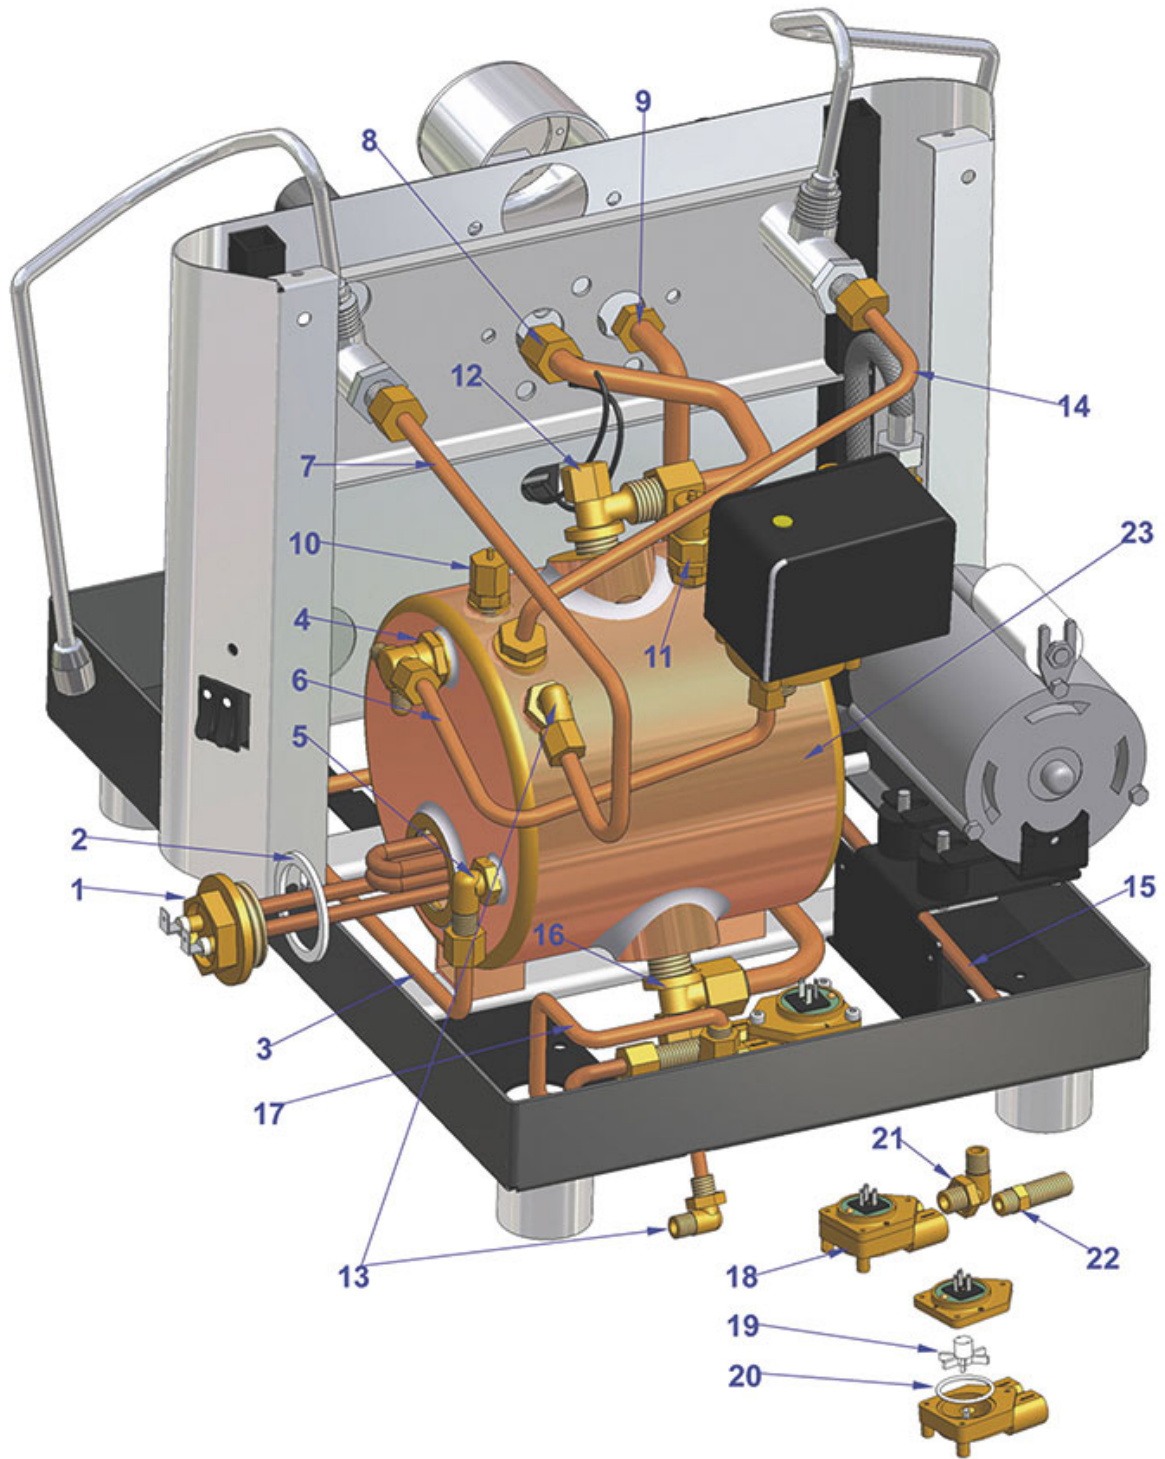

BOILER LOLLO

LOLLO

VBM5102

Positions without LF code no.: upon request

VIBIEMME

Position	LF code no.	Description
1	1755279	HEATING ELEMENT 1800W 230V
2	1186623	PTFE FLAT GASKET $\varnothing$ 53x43x3 mm
10	1523534	BOILER VALVE $\varnothing$ 1/4"M
11	1523021	BOILER VALVE $\varnothing$ 3/8"M
12	1349014	BOILER FITTING $\varnothing$ 1/2"M-1/2"M
16	1349278	BOILER FITTING $\varnothing$ 1/2"M-1/2"M-1/4"F
18	1455067	VOLUMETRIC FLOW METER GICAR