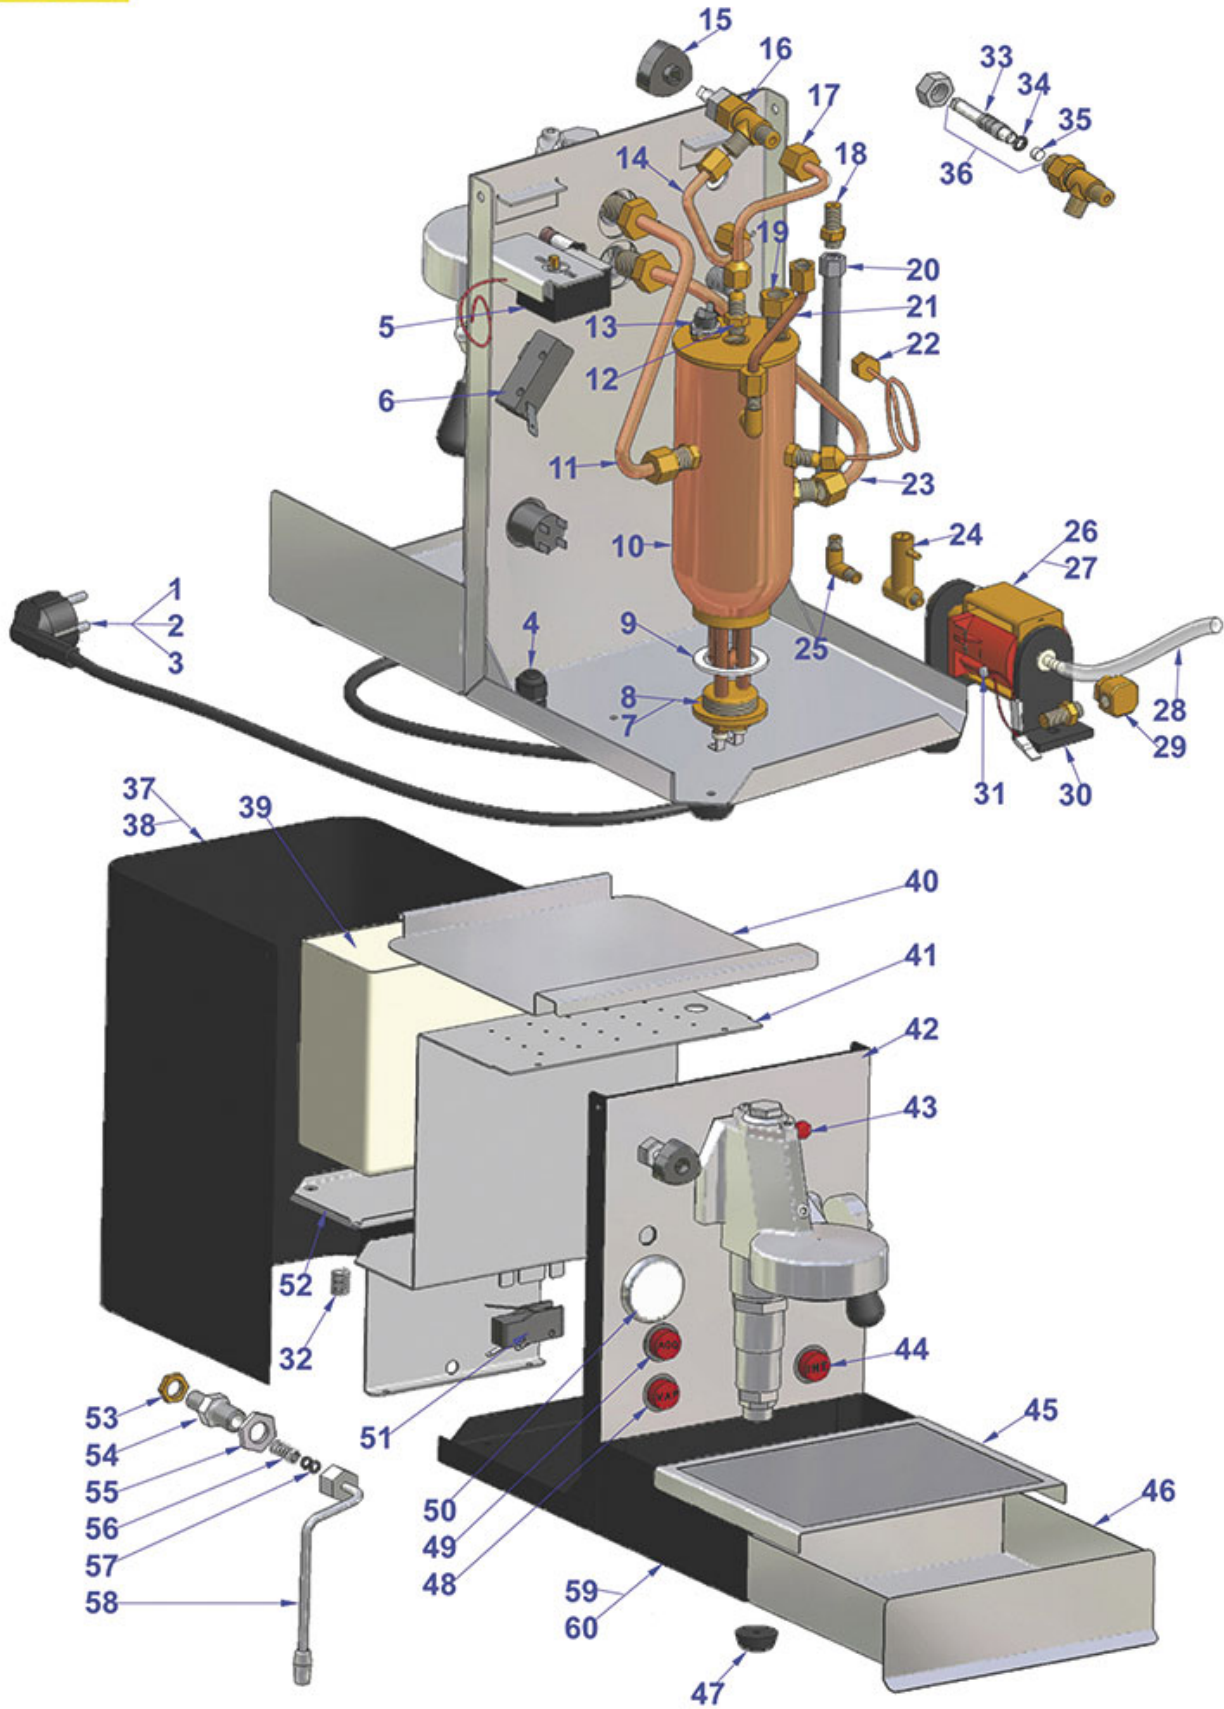

ELECTRICAL PARTS DOMOBAR

DOMOBAR

VIBIEMME

Position	LF code no.	Description
5	1444049	SINGLE-PHASE THERMOSTAT TR/86
6	3240419	MICROSWITCH PIZZATO MF09
7	1755348	HEATING ELEMENT 1350W 220V
8	1755637	HEATING ELEMENT 1400W 110V
9	1186627	CARBO FLAT GASKET $\varnothing$ 41x33x3 mm
13	1443076	CONTACT THERMOSTAT 150°C 16A 250V
15	1241182	WATER/STEAM TAP KNOB
16	1548013	STEAM TAP
19	1349275	BULB SHEATH FITTING $\varnothing$ 1/4"F - 12M
24	1349276	BYPASS FITTINGS $\varnothing$ 1/8"M-1/8"F
25	1349274	ELBOW FITTING $\varnothing$ 1/8"M-1/8"M
26	1122735	VIBRATORY PUMP EX5 48W 230V 50Hz
27	1122601	VIBRATORY PUMP EX5 41W 120V 60Hz
28	1449683	SILICONE HOSE $\varnothing$ 5x10 SHORE 60 - 10 m
30	1331023	SQUARE DAMPER EX-EP-EK-EA
34	1186556	O-RING R6 EPDM
35	1186834	BLIND GASKET $\varnothing$ 7x2 mm PTFE
39	1680002	WATER CONTAINER
43	1221060	RED INDICATOR LIGHT 250V
44	3319948	RED BIPOLAR SWITCH 16A 250V
50	1245001	PUMP PRESSURE GAUGE $\varnothing$ 41 mm 0÷16 bar
50	1245074	PUMP PRESSURE GAUGE $\varnothing$ 41 mm 0÷16 bar
51	1240805	MICROSWITCH G26 16A 250V
55	1348036	NUT $\varnothing$ 3/8" WRENCH 21x6mm
56	1250362	SPRING $\varnothing$ 10.8x30 mm
57	1186556	O-RING R6 EPDM