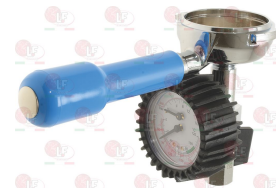

VIBIEMME ASPORT2TLEVAM

VIBIEMME PORTTNLEVAMAN

1165500 FILTERHOLDER WITH THERMOMANOMETER
measures water temperature and outlet pressure
from the brew group
temperature scale 0-120°C / 0-240°F
pressure scale 0-16 bar / 0-200 psi
with outlet ballvalve
fins 7.2 mm
for Coffee machine (VIBIEMME)