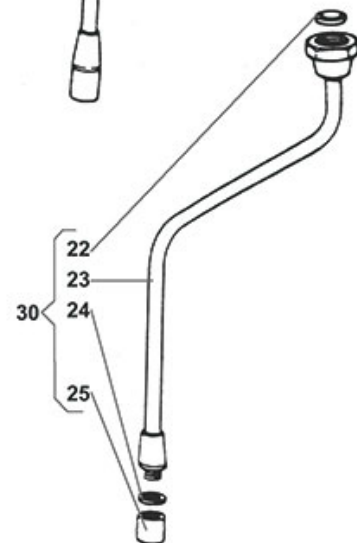

WATER/STEAM TAPS

MERCURY

VBM1502

VIBIEMME

Position	LF code no.	Description
1	1241336	TAP HANDLE WATER/STEAM
2	1241336	TAP HANDLE WATER/STEAM
5	1349353	TAP COUPLING
7	1186312	EPDM FLAT GASKET $\varnothing$ 15.5x7.5x4 mm
8	1186732	WASHER $\varnothing$ 15x8.4x1 mm
9	1324008	SPINDLE FOR WATER/STEAM TAP
11	1523453	COMPLETE DRAIN VALVE
12	1186330	WASHER FLAT BRASS $\varnothing$ 6.8x3.2x0.5 mm
13	1186311	NBR FLAT GASKET $\varnothing$ 13x4x4 mm
14	1186309	GASKET HOLDER BUSHING
15	1348213	STEAM PIPE BUSHING
16	1250157	TAP SPRING $\varnothing$ 12.5x30 mm
17	1186323	PTFE FLAT GASKET $\varnothing$ 24x18x2 mm
18	1349352	TAP COUPLING
19	1348036	NUT $\varnothing$ 3/8" WRENCH 21x6mm
20	1250362	SPRING $\varnothing$ 10.8x30 mm
21	1186556	O-RING R6 EPDM
24	1186065	FLAT GASKET $\varnothing$ 12x10x1 mm PTFE
25	1449016	NOZZLE FOR STEAM $\varnothing$ 1/8" F 4 HOLES
27	1449332	WATER PIPE NOZZLE
29	1548019	COMPLETE STEAM TAP
30	1449860	COMPLETE STEAM PIPE $\varnothing$ 8 mm
31	1449857	COMPLETE WATER PIPE
31	1549039	COMPLETE WATER PIPE $\varnothing$ 8 mm