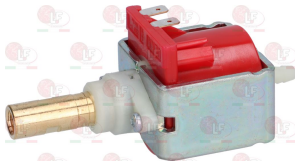

VIBIEMME POMPVIDOM100

VIBIEMME POMPVIDOM120

1122735 VIBRATORY PUMP EX5 48W 230V 50Hz
fittings $\varnothing$ 1/8" - $\varnothing$ 6 mm
pressure max 15 bar
water temperature max 20°C
integrated diode (1N 4007P)
lead connector 6.3x0.8 mm
for Coffee machine (VIBIEMME) DOMOBAR
DOMOBARJUNIOR - DOMOBARSUPER