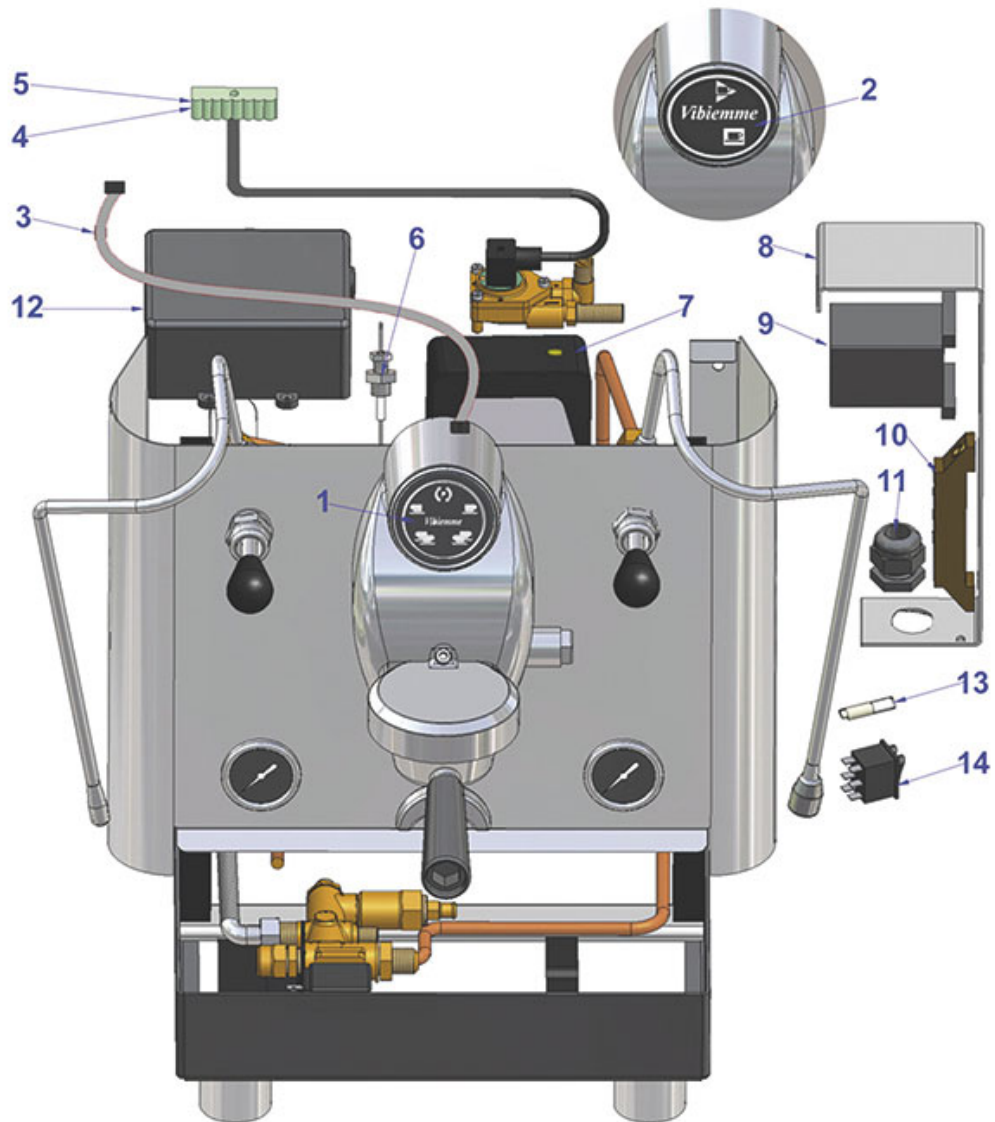

ELECTRICAL PARTS LOLLO

LOLLO

VIBIEMME

Position	LF code no.	Description
1	1319589	PUSH-BUTTON PANEL 5 BUTTONS
2	1319590	PUSH-BUTTON PANEL 2 BUTTONS
6	3341011	LEVEL PROBE $\varnothing$ 1/4"M-140 mm
7	1320531	PRESSURE SWITCH P302/6 3-POLES 30A
12	1054054	DOSER CONTROL BOX 1-2 GROUPS 230V
13	1221062	RED INDICATOR LIGHT 250V
14	1319591	DOUBLE BIPOLAR SWITCH BLACK 250V