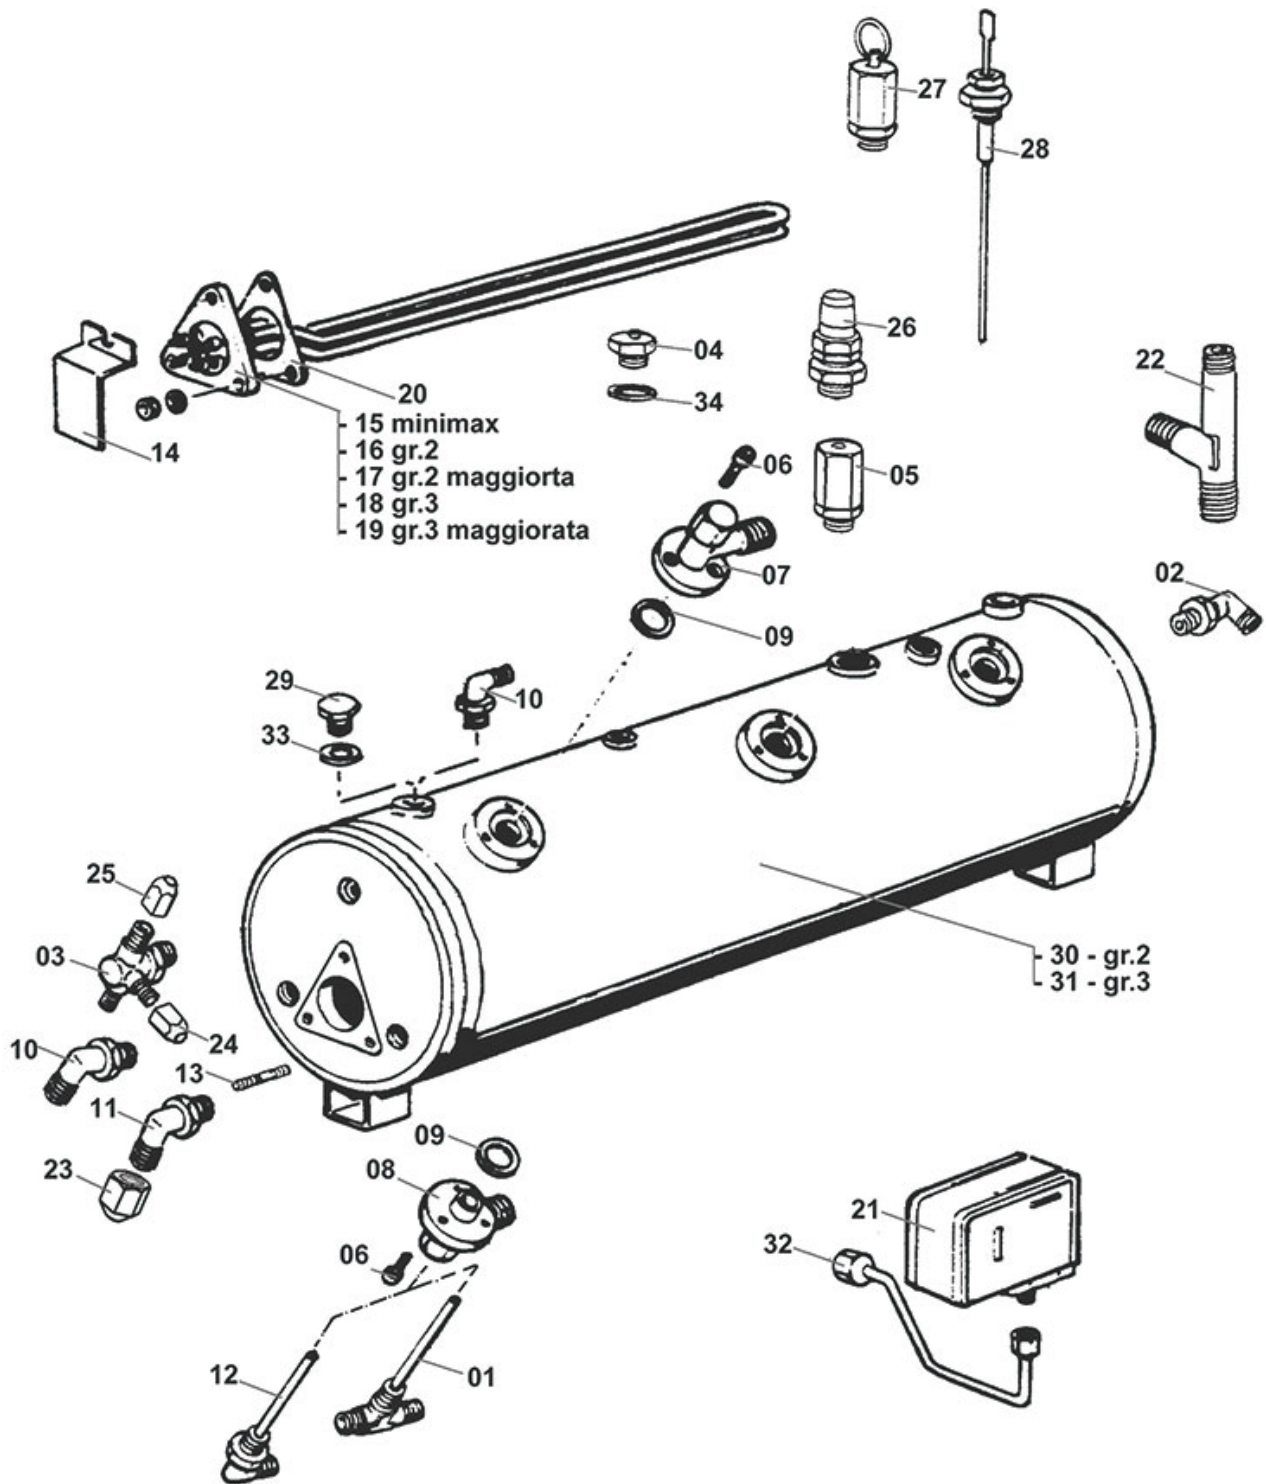

BOILER KOMETA

KOMETA

VIBIEMME

Position	LF code no.	Description
1	1550007	INJECTOR PIPE $\varnothing$ 1/4"M-1/4"M-1/4"M
2	1349002	ELBOW FITTING $\varnothing$ 1/4"M-1/4"M
4	1523534	BOILER VALVE $\varnothing$ 1/4"M
5	1515020	BOILER VALVE $\varnothing$ 1/2"M
12	1550006	INJECTOR PIPE $\varnothing$ 1/4"M - 65 mm
15	1755283	HEATING ELEMENT 2700W 230V
17	1755228	HEATING ELEMENT 4000W 230V
19	1755003	HEATING ELEMENT 5000W 230V
20	1186634	TRIANGULAR GASKET FOR HEATING ELEMENT
21	1320531	PRESSURE SWITCH P302/6 3-POLES 30A
26	1515019	BOILER VALVE $\varnothing$ 1/2"M
28	3341011	LEVEL PROBE $\varnothing$ 1/4"M-140 mm
29	1439001	CAP $\varnothing$ 16 mm FOR BREW GROUP
33	1186326	PTFE FLAT GASKET $\varnothing$ 22x16x2 mm