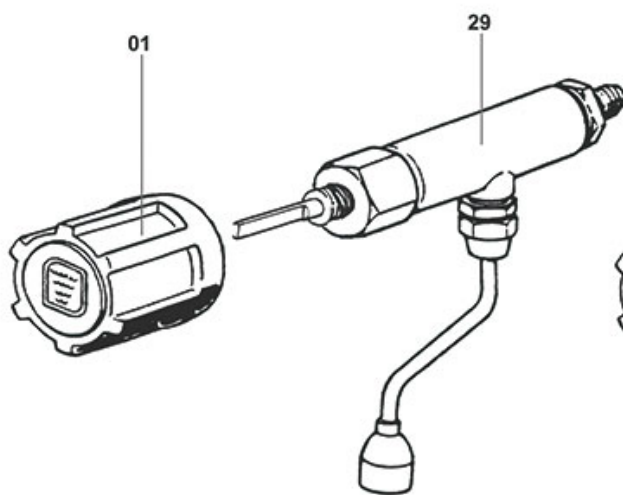

WATER/STEAM TAPS

MERCURY

VBM1502

VIBIEMME

Position	LF code no.	Description
1	1241336	TAP HANDLE WATER/STEAM
2	1241336	TAP HANDLE WATER/STEAM
5	1349353	TAP COUPLING
7	1186312	EPDM FLAT GASKET $\varnothing$ 15.5x7.5x4 mm
8	1186732	WASHER $\varnothing$ 15x8.4x1 mm
9	1324008	SPINDLE FOR WATER/STEAM TAP
11	1523453	COMPLETE DRAIN VALVE
12	1186330	WASHER FLAT BRASS $\varnothing$ 6.8x3.2x0.5 mm
13	1186311	NBR FLAT GASKET $\varnothing$ 13x4x4 mm
14	1186309	GASKET HOLDER BUSHING
15	1348213	STEAM PIPE BUSHING
16	1250157	TAP SPRING $\varnothing$ 12.5x30 mm
17	1186323	PTFE FLAT GASKET $\varnothing$ 24x18x2 mm
18	1349352	TAP COUPLING
19	1348036	NUT $\varnothing$ 3/8" WRENCH 21x6mm
20	1250362	SPRING $\varnothing$ 10.8x30 mm
21	1186556	O-RING R6 EPDM
24	1186065	FLAT GASKET $\varnothing$ 12x10x1 mm PTFE
25	1449016	NOZZLE FOR STEAM $\varnothing$ 1/8" F 4 HOLES
27	1449332	WATER PIPE NOZZLE
29	1548019	COMPLETE STEAM TAP
30	1449860	COMPLETE STEAM PIPE $\varnothing$ 8 mm
31	1449857	COMPLETE WATER PIPE
31	1549039	COMPLETE WATER PIPE $\varnothing$ 8 mm