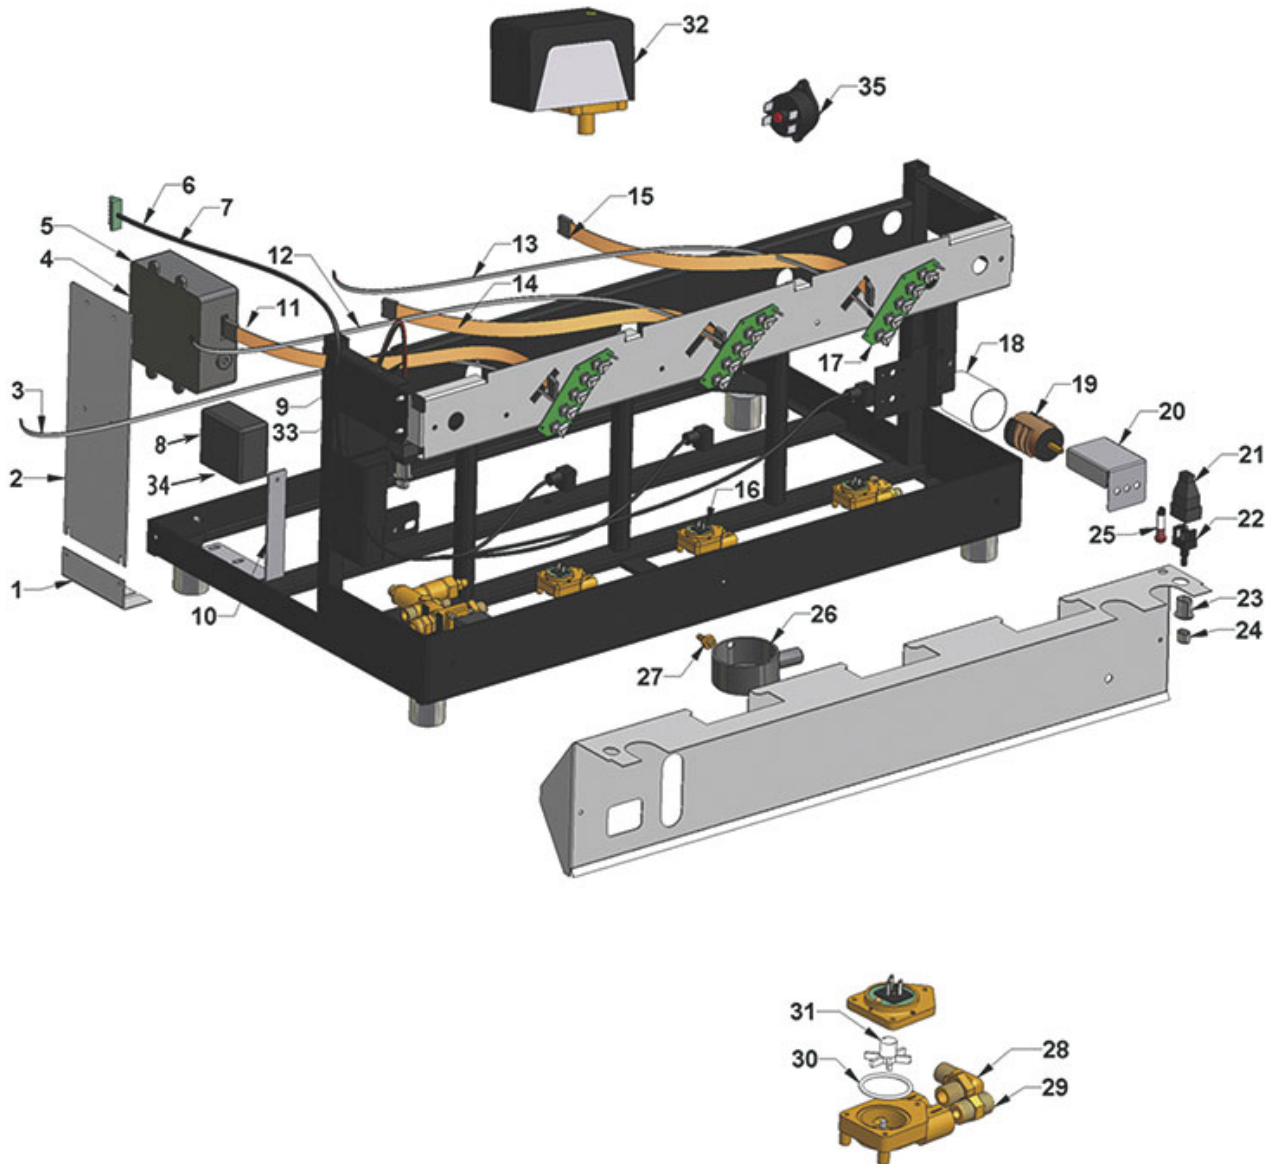

ELECTRICAL PARTS EVOLUTION

EVOLUTION

VIBIEMME

Position	LF code no.	Description
4	1054006	DOSER CONTROL BOX 3 GROUPS 230V
8	1054056	DOSER CONTROL BOX 2/3 GROUPS 240V
16	1455067	VOLUMETRIC FLOW METER GICAR
17	1319440	PUSH-BUTTON PANEL 5 BUTTONS
19	1057034	SELECTOR SWITCH 0-3 POSITIONS 16A 300V
22	1319005	BIPOLAR SWITCH 16A 250V
24	1319595	OVAL CHROMED PUSH-BUTTON 17x12.5 mm
25	1221060	RED INDICATOR LIGHT 250V
26	1527020	DRAIN TANK
32	1320531	PRESSURE SWITCH P302/6 3-POLES 30A
35	1443078	CONTACT THERMOSTAT 130°C 10A 250V