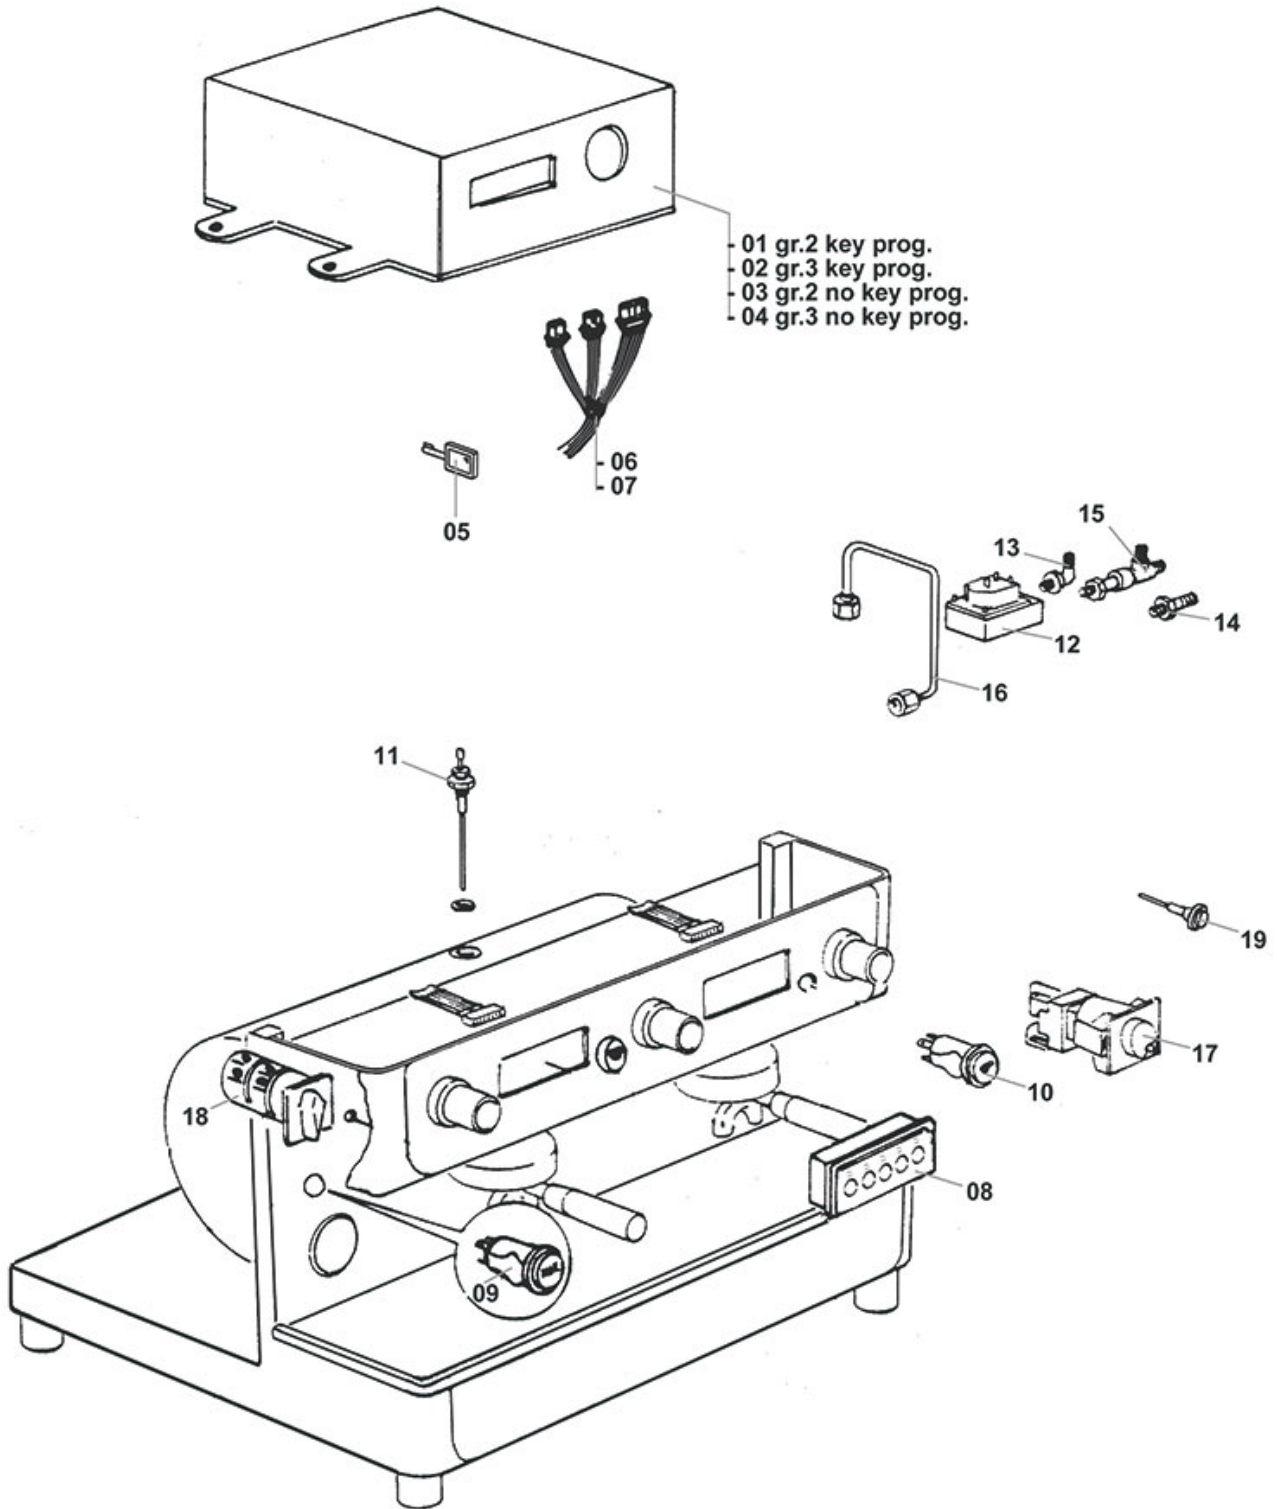

ELECTRICAL PARTS DOSAPLUS

DOSAPLUS

VBM6702

VIBIEMME

Position	LF code no.	Description
3	1054001	DOSER CONTROL BOX 2 GROUPS 230V
4	1054004	DOSER CONTROL BOX 3 GROUPS 230V
8	1319139	PUSH-BUTTON PANEL 5 BUTTONS
9	3319948	RED BIPOLAR SWITCH 16A 250V
11	3341011	LEVEL PROBE $\varnothing$ 1/4"M-140 mm
12	1455067	VOLUMETRIC FLOW METER GICAR
17	1319594	BIPOLAR SWITCH BLACK 250V
18	1319036	SELECTOR SWITCH 0-2 POSITIONS 20A 690V
19	1221060	RED INDICATOR LIGHT 250V