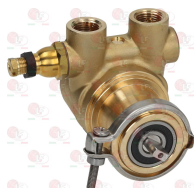

VIBIEMME

1168011 STAINLESS STEEL CLAMP FOR FLANGE PUMP

for Coffee machine (VIBIEMME) CHIMAERA - CUBO
DOSAPLUS - EVOLUTION - KOMETA - LOLLO
MERCURY - MINIMAX - REPLICA - REVOLUTION
SILVER