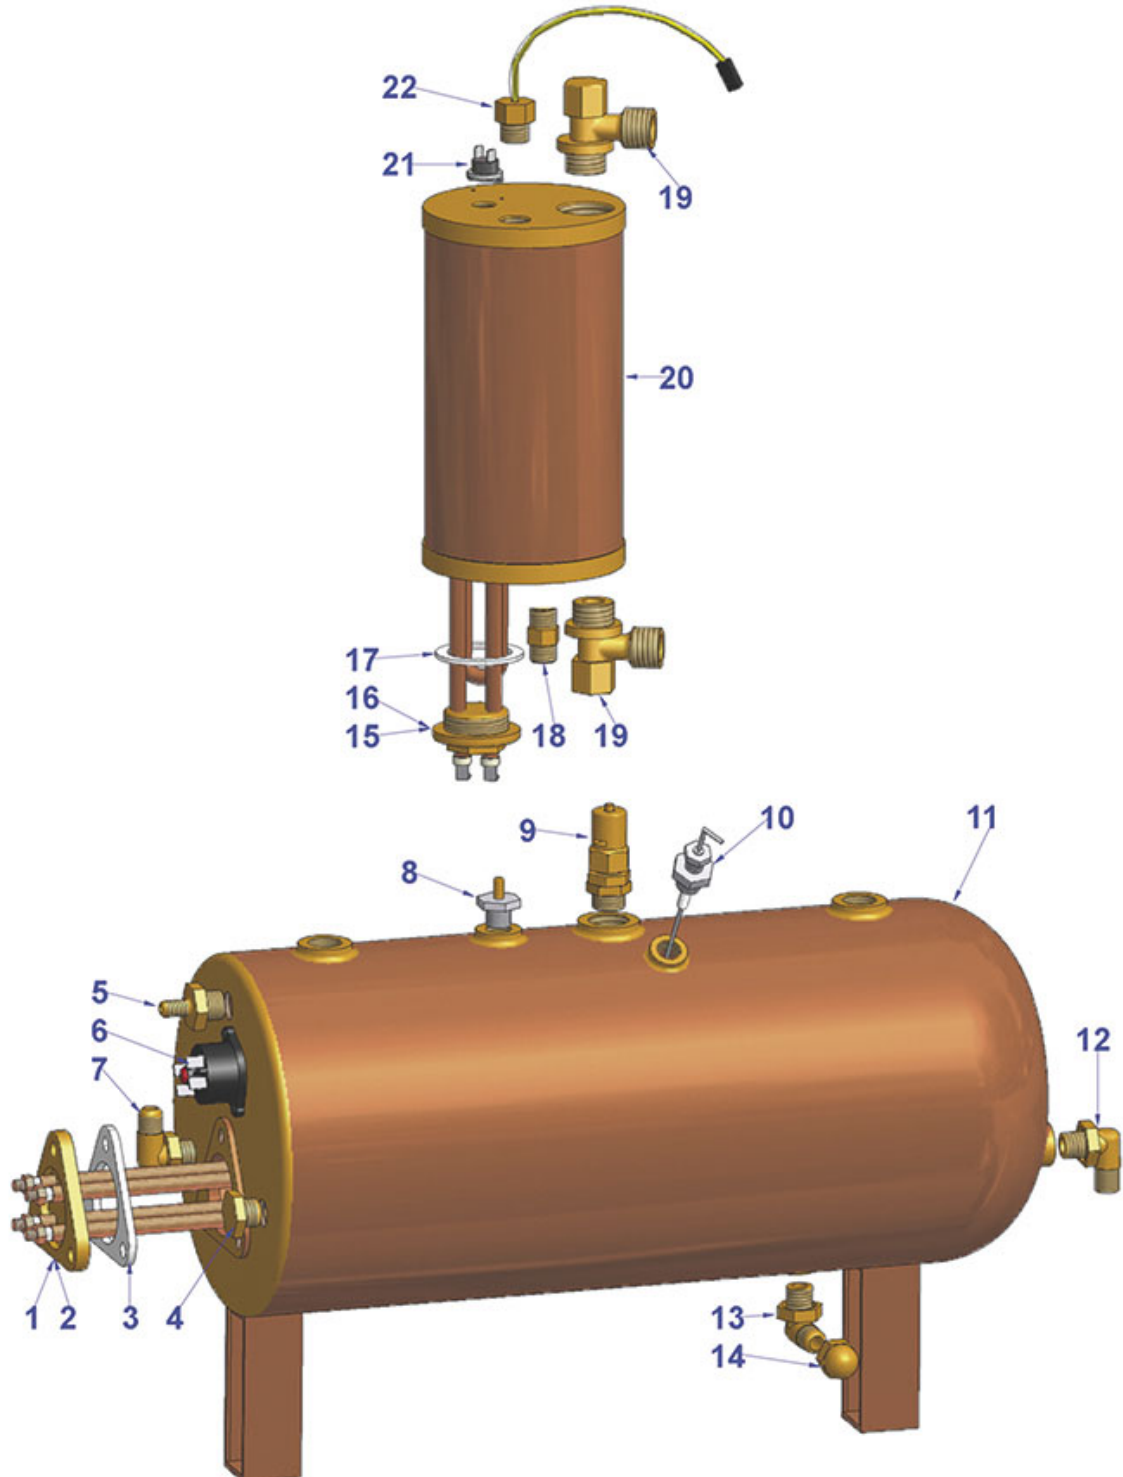

BOILER CHIMAERA-REPLICA

CHIMAERA-REPLICA

VBM4002

Positions without LF code no.: upon request

VIBIEMME

Position	LF code no.	Description
1	1755280	HEATING ELEMENT 3500W 220V
3	1186634	TRIANGULAR GASKET FOR HEATING ELEMENT
4	1439001	CAP $\varnothing$ 16 mm FOR BREW GROUP
6	1443078	CONTACT THERMOSTAT 130°C 10A 250V
8	1523534	BOILER VALVE $\varnothing$ 1/4"M
9	1515019	BOILER VALVE $\varnothing$ 1/2"M
10	3341011	LEVEL PROBE $\varnothing$ 1/4"M-140 mm
13	1349002	ELBOW FITTING $\varnothing$ 1/4"M-1/4"M
15	1755284	HEATING ELEMENT 800W 230V
17	1186627	CARBO FLAT GASKET $\varnothing$ 41x33x3 mm
19	1349014	BOILER FITTING $\varnothing$ 1/2"M-1/2"M
21	1443077	CONTACT THERMOSTAT 130°C 16A 250V
22	1397059	TEMPERATURE PROBE $\varnothing$ 1/4"M