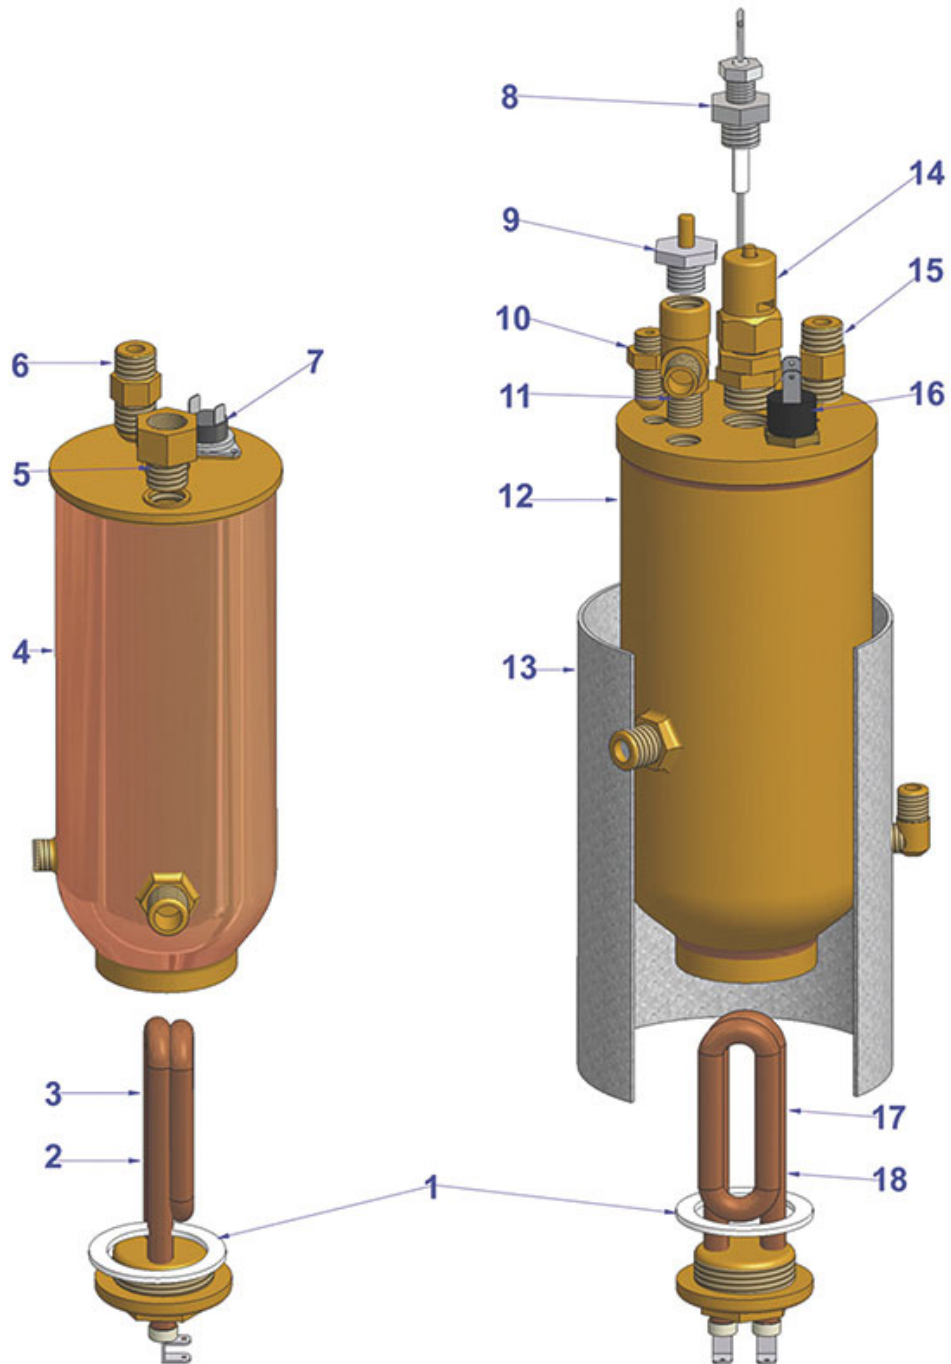

BOILER DOMOBAR JUNIOR

DOMOBAR JUNIOR

VIBIEMME

Position	LF code no.	Description
1	1186627	CARBO FLAT GASKET $\varnothing$ 41x33x3 mm
2	1755281	HEATING ELEMENT 600W 230V
5	1349275	BULB SHEATH FITTING $\varnothing$ 1/4"F - 12M
7	1443076	CONTACT THERMOSTAT 150°C 16A 250V
8	3341011	LEVEL PROBE $\varnothing$ 1/4"M-140 mm
9	1523534	BOILER VALVE $\varnothing$ 1/4"M
14	1523021	BOILER VALVE $\varnothing$ 3/8"M
16	1443002	CONTACT THERMOSTAT 165°C M4
17	1755278	HEATING ELEMENT 1200W 230V