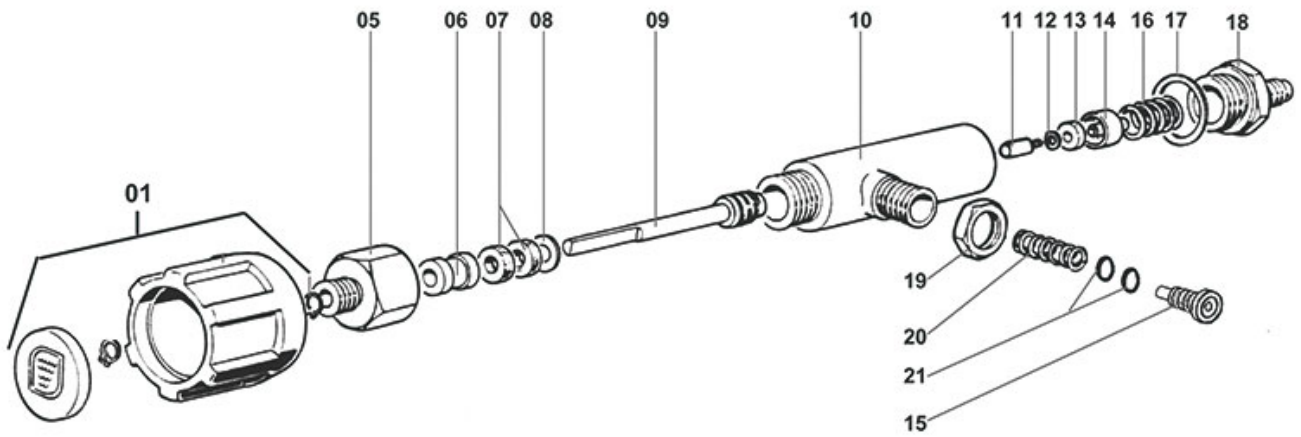

WATER/STEAM TAPS

MERCURY

VBM1502

VIBIEMME

Position	LF code no.	Description
1	1241336	TAP HANDLE WATER/STEAM
2	1241336	TAP HANDLE WATER/STEAM
5	1349353	TAP COUPLING
7	1186312	EPDM FLAT GASKET $\varnothing$ 15.5x7.5x4 mm
8	1186732	WASHER $\varnothing$ 15x8.4x1 mm
9	1324008	SPINDLE FOR WATER/STEAM TAP
11	1523453	COMPLETE DRAIN VALVE
12	1186330	WASHER FLAT BRASS $\varnothing$ 6.8x3.2x0.5 mm
13	1186311	NBR FLAT GASKET $\varnothing$ 13x4x4 mm
14	1186309	GASKET HOLDER BUSHING
15	1348213	STEAM PIPE BUSHING
16	1250157	TAP SPRING $\varnothing$ 12.5x30 mm
17	1186323	PTFE FLAT GASKET $\varnothing$ 24x18x2 mm
18	1349352	TAP COUPLING
19	1348036	NUT $\varnothing$ 3/8" WRENCH 21x6mm
20	1250362	SPRING $\varnothing$ 10.8x30 mm
21	1186556	O-RING R6 EPDM
24	1186065	FLAT GASKET $\varnothing$ 12x10x1 mm PTFE
25	1449016	NOZZLE FOR STEAM $\varnothing$ 1/8" F 4 HOLES
27	1449332	WATER PIPE NOZZLE
29	1548019	COMPLETE STEAM TAP
30	1449860	COMPLETE STEAM PIPE $\varnothing$ 8 mm
31	1449857	COMPLETE WATER PIPE
31	1549039	COMPLETE WATER PIPE $\varnothing$ 8 mm