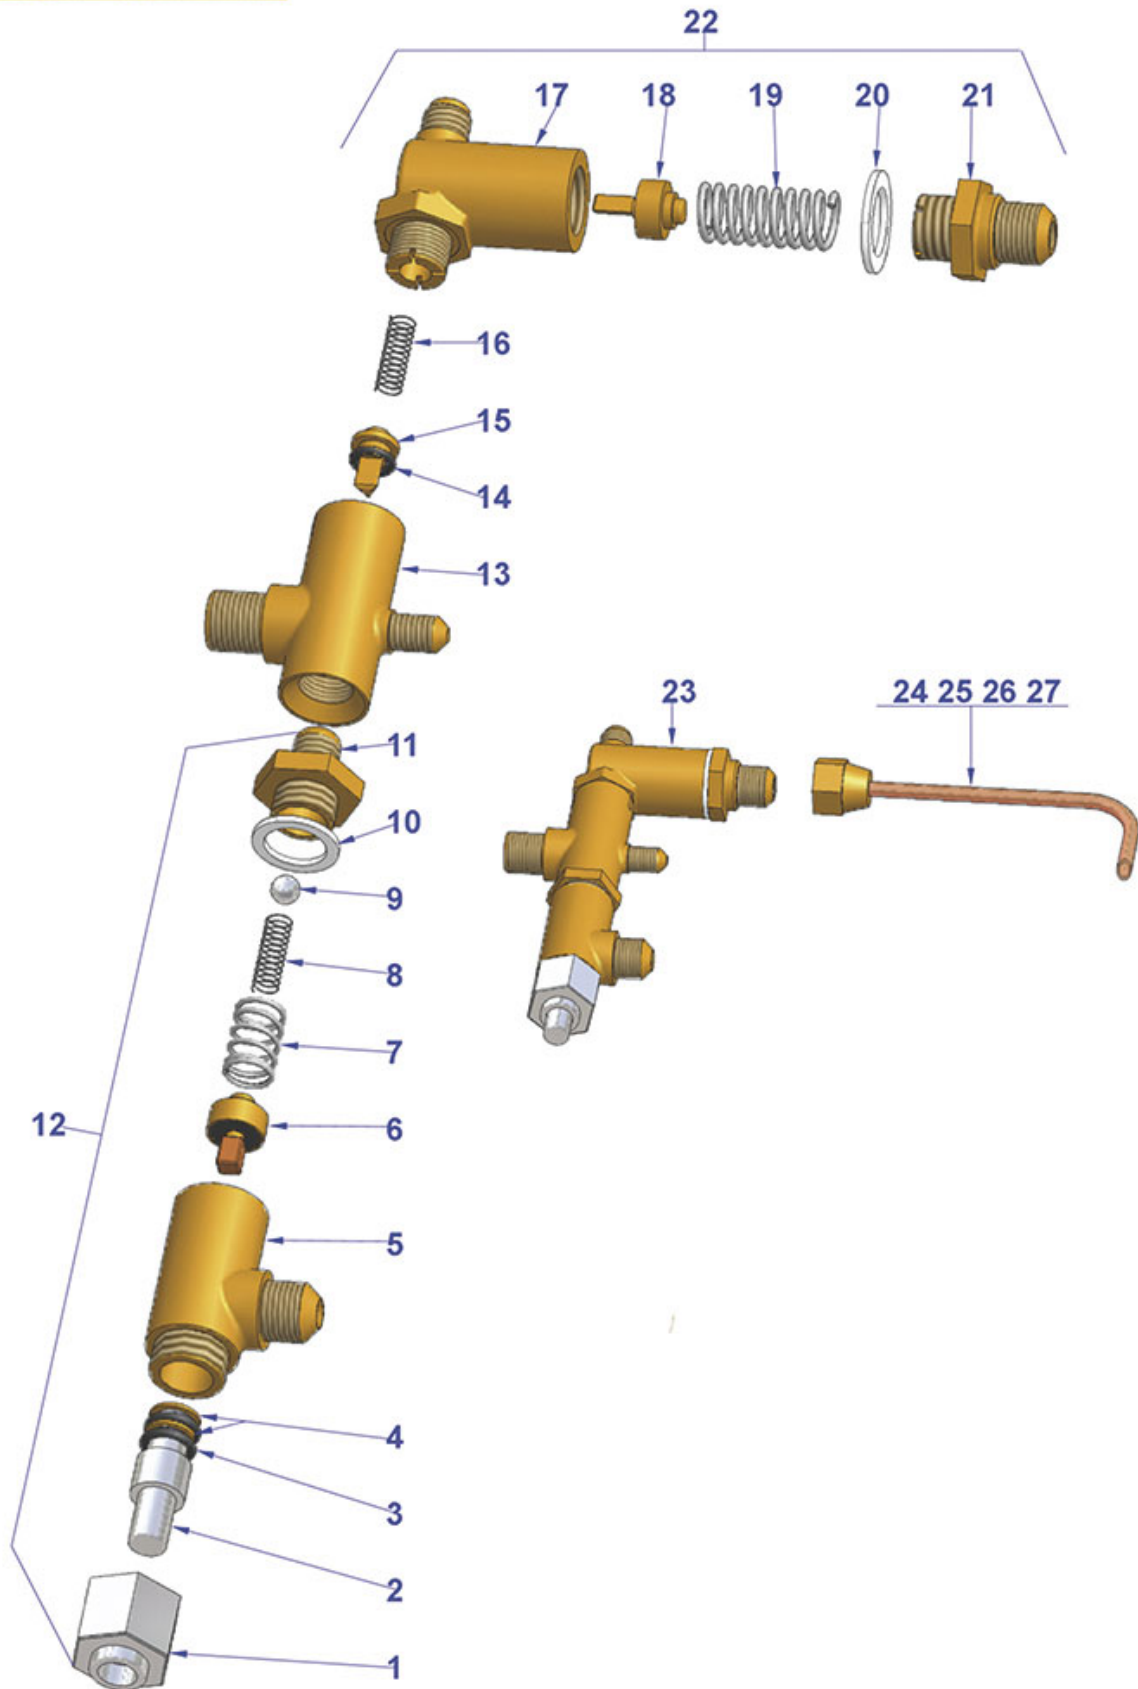

WATER INLET TAP

CUBO-DOSAPLUS-MINIMAX

VIBIEMME

Position	LF code no.	Description
2	1324163	PIN FOR INLET TAP
3	1186318	O-RING 03043 EPDM
4	1786293	FLAT COPPER GASKET $\varnothing$ 14x11x1 mm
6	1523412	INLET VALVE
8	1250202	SPRING $\varnothing$ 8x30 mm
9	1323003	STAINLESS STEEL BALL $\varnothing$ 8 mm
10	1186323	PTFE FLAT GASKET $\varnothing$ 24x18x2 mm
11	1349352	TAP COUPLING
12	1348059	WATER INLET TAP
14	1186422	O-RING 0108 EPDM
15	1523023	TRIANGULAR NON-RETURN VALVE
16	1250202	SPRING $\varnothing$ 8x30 mm
17	1348051	INLET TAP BODY
18	1523453	COMPLETE DRAIN VALVE
19	1250515	SPRING $\varnothing$ 14x33 mm
20	1186117	PTFE FLAT GASKET $\varnothing$ 26x21x2 mm
23	1348381	WATER INLET TAP