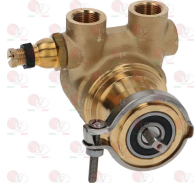

## 1330035 ROTARY VANE PUMP ROTOFLOW $\varnothing$ 3/8" GAS

clamp fitting  
flow rate 100 litri/h  
with balanced bypass  
fitting  $\varnothing$  3/8" GAS  
NSF approved

VIBIEMME POMPPRONOSETN