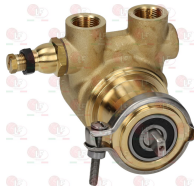

VIBIEMME ELETFASCPOMPA

VIBIEMME FASCMOT

**1330008 ROTARY VANE PUMP ROTOFLOW  $\varnothing$  3/8" GAS**  
 clamp connection  
 flowrate 150 L/h  
 with balanced bypass  
 fitting  $\varnothing$  3/8" GAS  
 NSF - WRAS approved  
 for Coffee machine (VIBIEMME) CHIMAERA - CUBO  
 DOSAPLUS - EVOLUTION - KOMETA - LOLLO  
 MERCURY - MINIMAX - REPLICA - REVOLUTION  
 SILVER