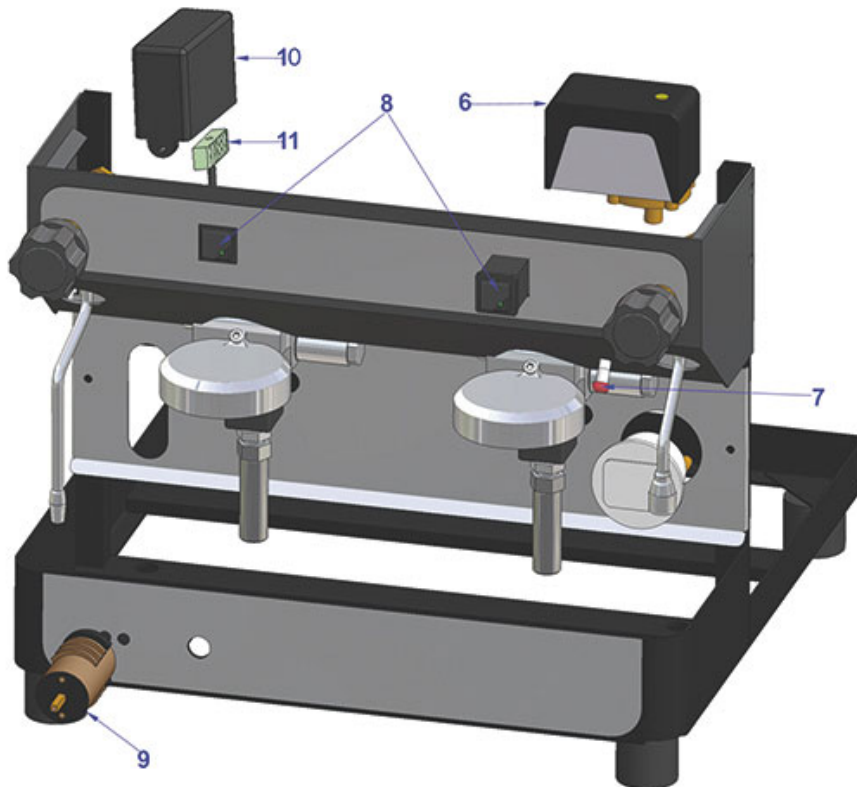

ELECTRICAL PARTS MINIMAX

MINIMAX

VBM7402

Positions without LF code no.: upon request

VIBIEMME

Position	LF code no.	Description
1	1054006	DOSER CONTROL BOX 3 GROUPS 230V
5	1319148	PUSH-BUTTON PANEL 5 BUTTONS
6	1320531	PRESSURE SWITCH P302/6 3-POLES 30A
7	1221060	RED INDICATOR LIGHT 250V
8	1319561	BLACK BIPOLAR SWITCH 16A 250V
9	1319036	SELECTOR SWITCH 0-2 POSITIONS 20A 690V
10	1341006	LEVEL REGULATOR RL30/1E/2C/C 230V