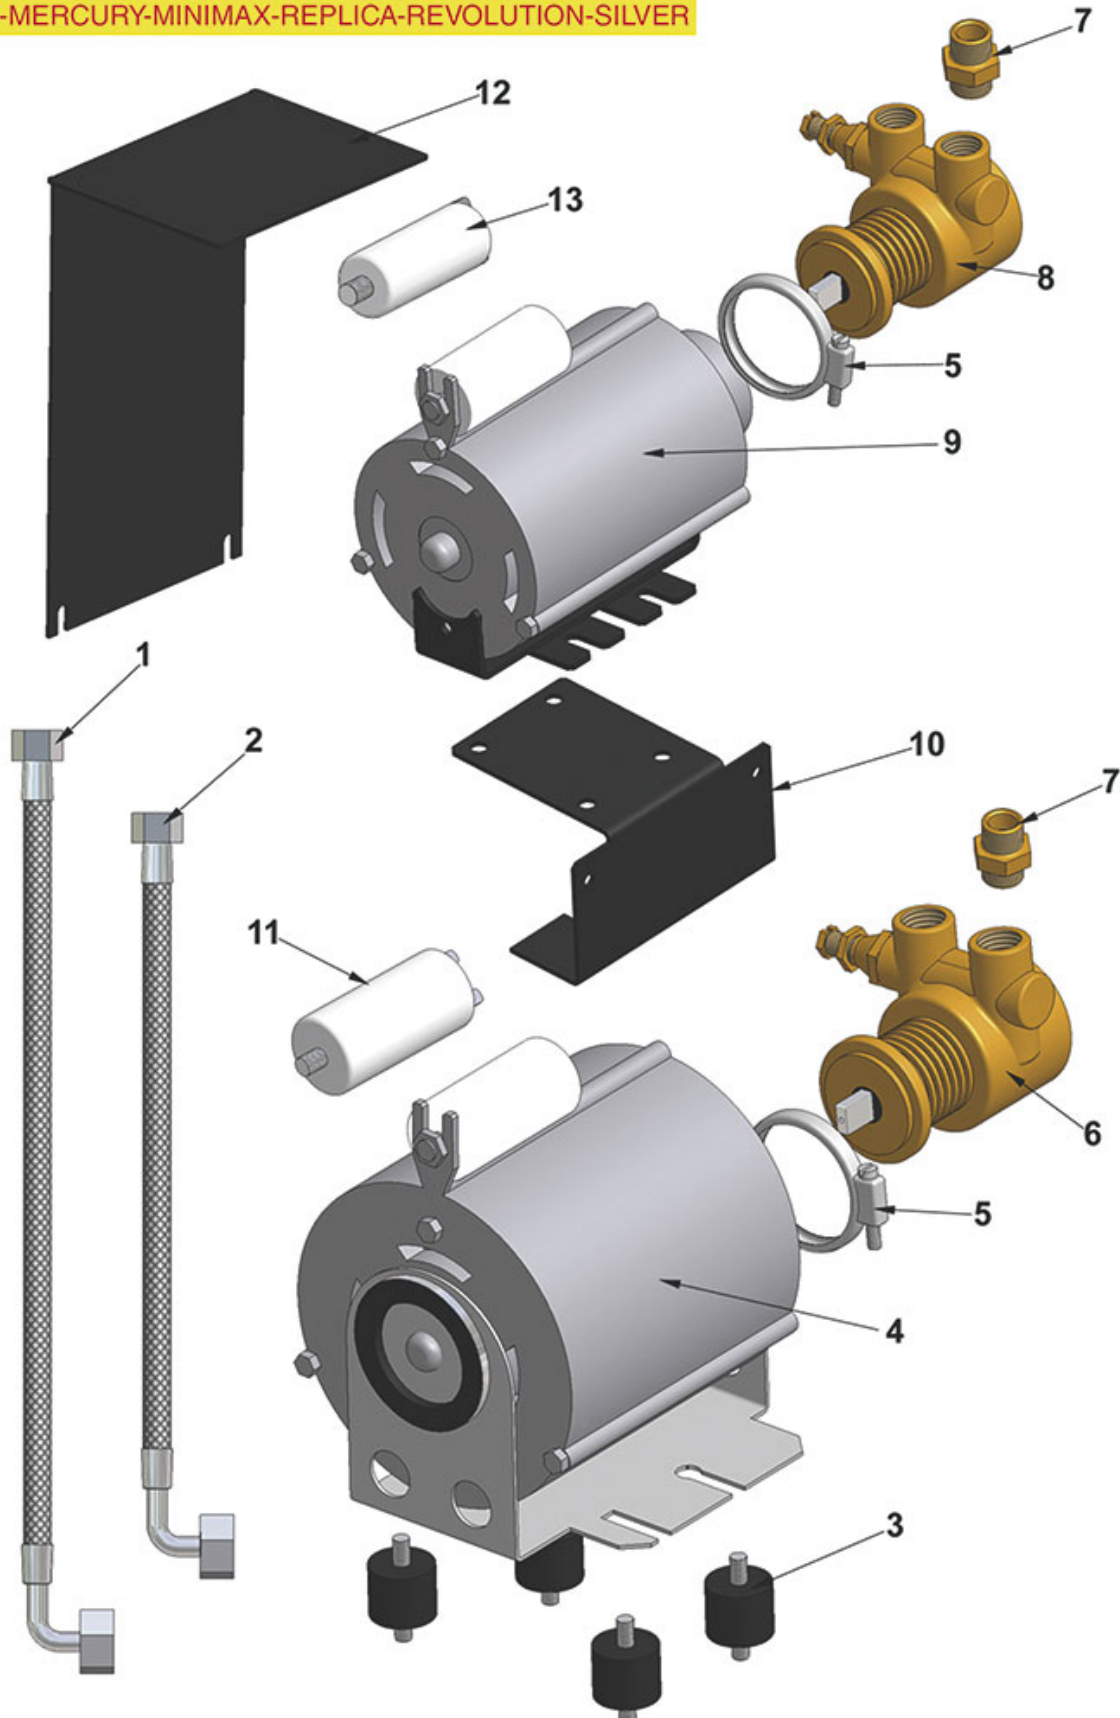

MOTORS AND PUMPS

CHIMAERA-CUBO-DOSAPLUS-EVOLUTION-KOMETA
Lollo-MERCURY-MINIMAX-REPLICA-REVOLUTION-SILVER

VBM8002

VIBIEMME

Position	LF code no.	Description
2	1449732	FLEX HOSE Ø 3/8"Fc x CFc 500 MM
3	1026005	DAMPER ø 25x21 mm M6
4	1240702	MOTOR RPM WITH CLAMP CONNECTION 165W
5	1168011	STAINLESS STEEL CLAMP FOR FLANGE PUMP
6	1330008	ROTARY VANE PUMP ROTOFLOW ø 3/8" GAS
6	1330016	ROTARY VANE PUMP PROCON ø 3/8" NPT
7	1349103	FITTING ø 3/8"M-3/8"M
9	1240375	RPM CLAMP MOTOR 100W
11	3068016	CAPACITOR DUCATI ENERGIA 10µF
13	3068014	CAPACITOR DUCATI ENERGIA 8µF