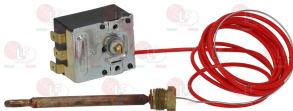

Thermostats

1444049 SINGLE-PHASE THERMOSTAT TR/86
covered capillary 1600 mm
bulb $\varnothing$ 6.5x90 mm
for Coffee machine (VIBIEMME) DOMOBAR
DOMOBARJUNIOR