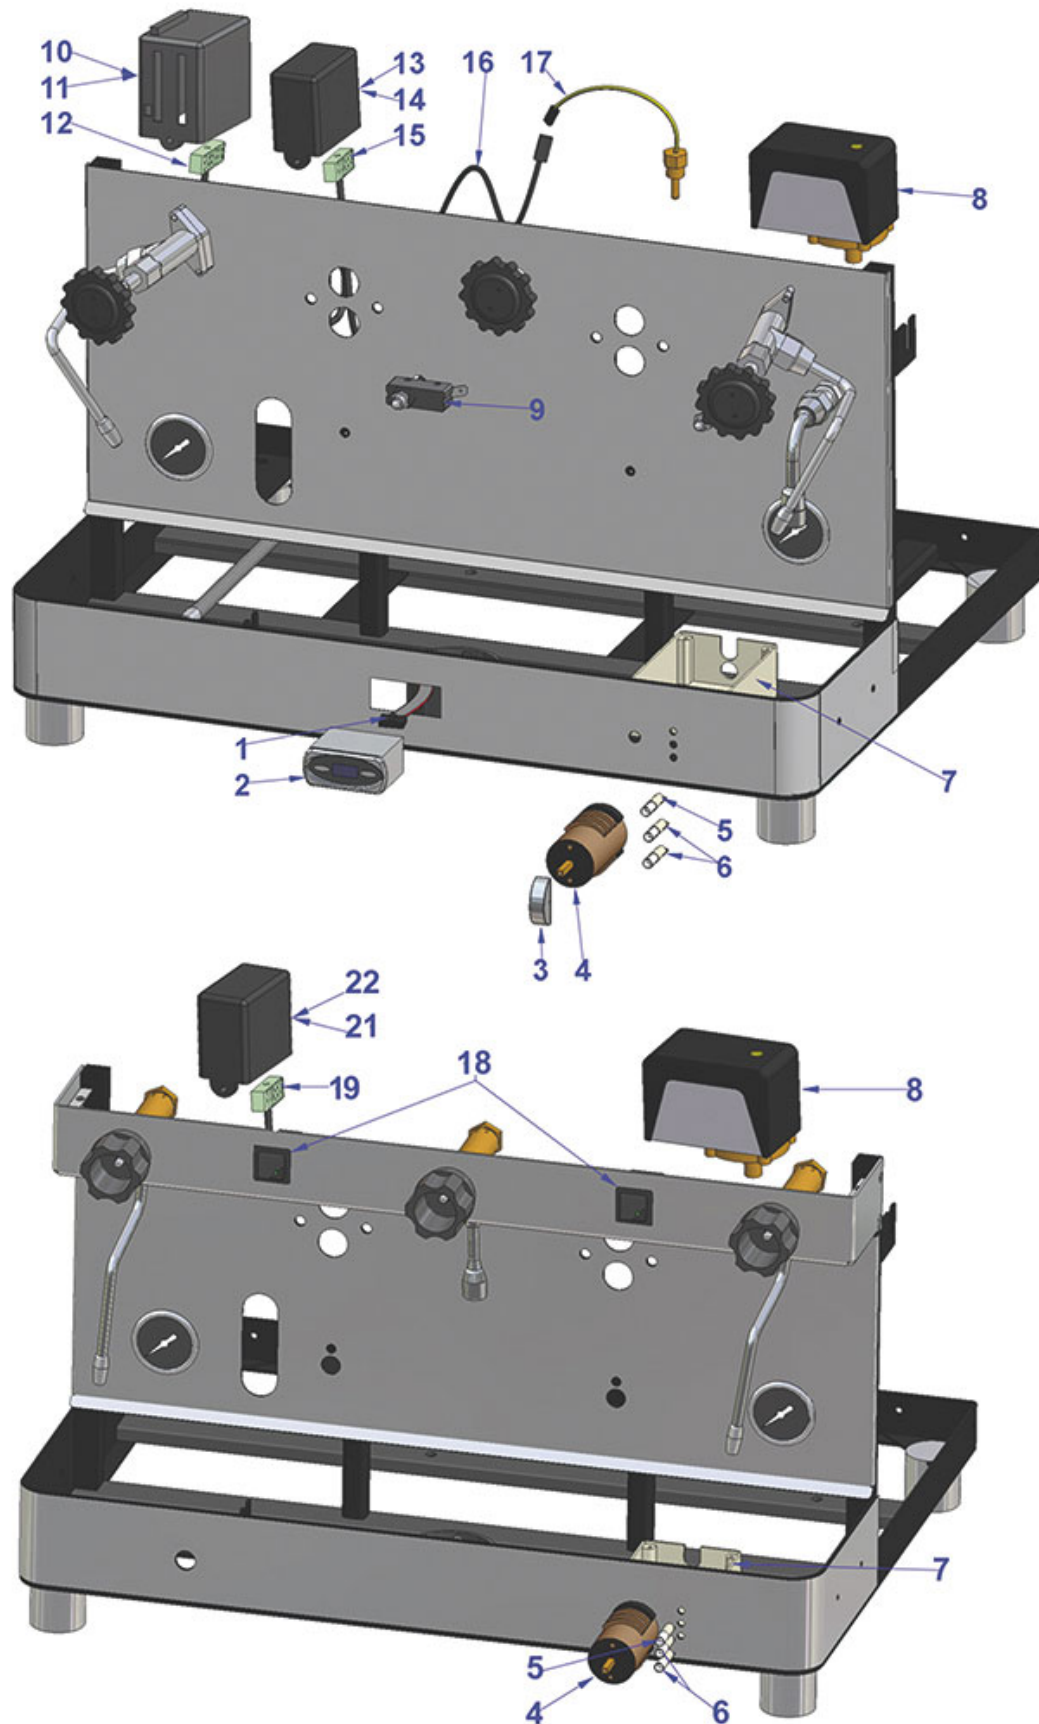

ELECTRICAL PARTS REPLICA

REPLICA

VBM7602

Positions without LF code no.: upon request

VIBIEMME

Position	LF code no.	Description
4	1057034	SELECTOR SWITCH 0-3 POSITIONS 16A 300V
5	1221061	GREEN INDICATOR LIGHT 250V
6	1221062	RED INDICATOR LIGHT 250V
8	1320531	PRESSURE SWITCH P302/6 3-POLES 30A
9	3240419	MICROSWITCH PIZZATO MF09
10	1054055	DOSER CONTROL BOX 3 GROUPS 240V
13	1341006	LEVEL REGULATOR RL30/1E/2C/C 230V
17	1397059	TEMPERATURE PROBE $\varnothing$ 1/4" M
18	1319594	BIPOLAR SWITCH BLACK 250V
22	1341006	LEVEL REGULATOR RL30/1E/2C/C 230V