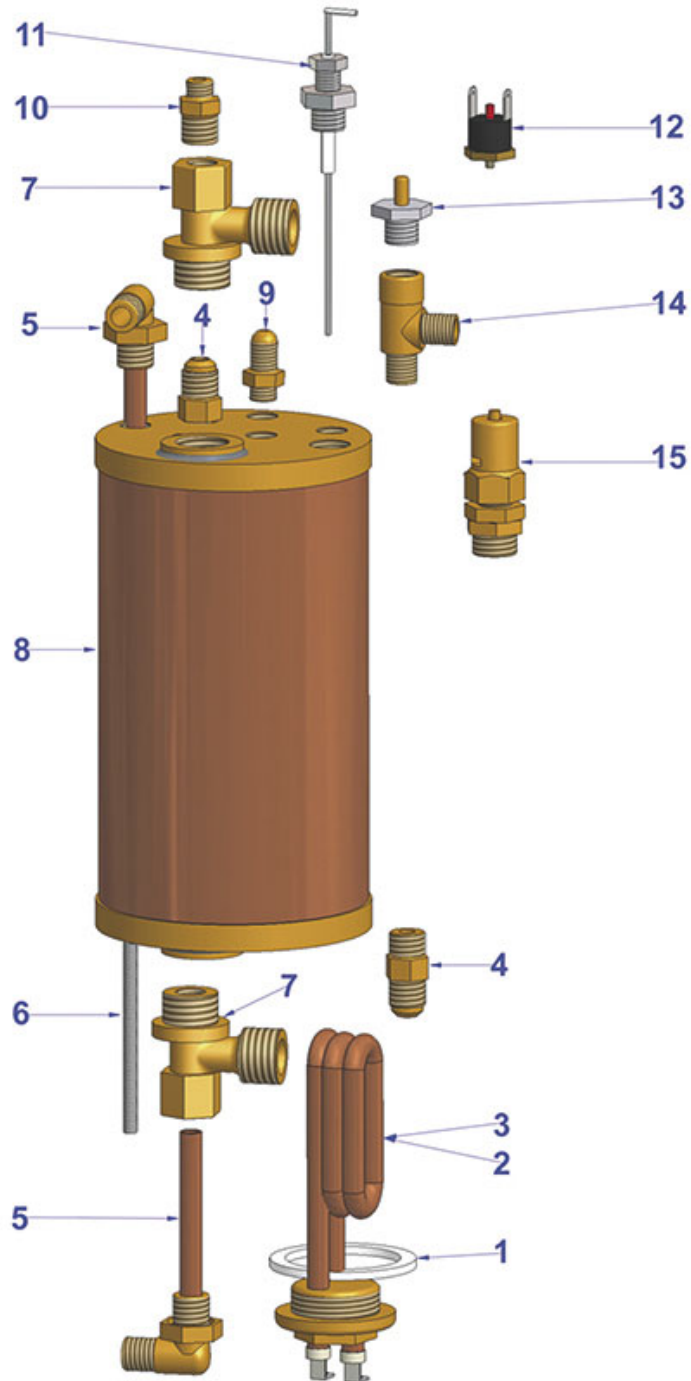

BOILER DOMOBAR JUNIOR

DOMOBAR JUNIOR

VIBIEMME

Position	LF code no.	Description
1	1186623	PTFE FLAT GASKET $\varnothing$ 53x43x3 mm
2	1755285	HEATING ELEMENT 1600W 230V
7	1349278	BOILER FITTING $\varnothing$ 1/2"M-1/2"M-1/4"F
11	3341011	LEVEL PROBE $\varnothing$ 1/4"M-140 mm
12	1443002	CONTACT THERMOSTAT 165°C M4
13	1523534	BOILER VALVE $\varnothing$ 1/4"M
15	1523021	BOILER VALVE $\varnothing$ 3/8"M