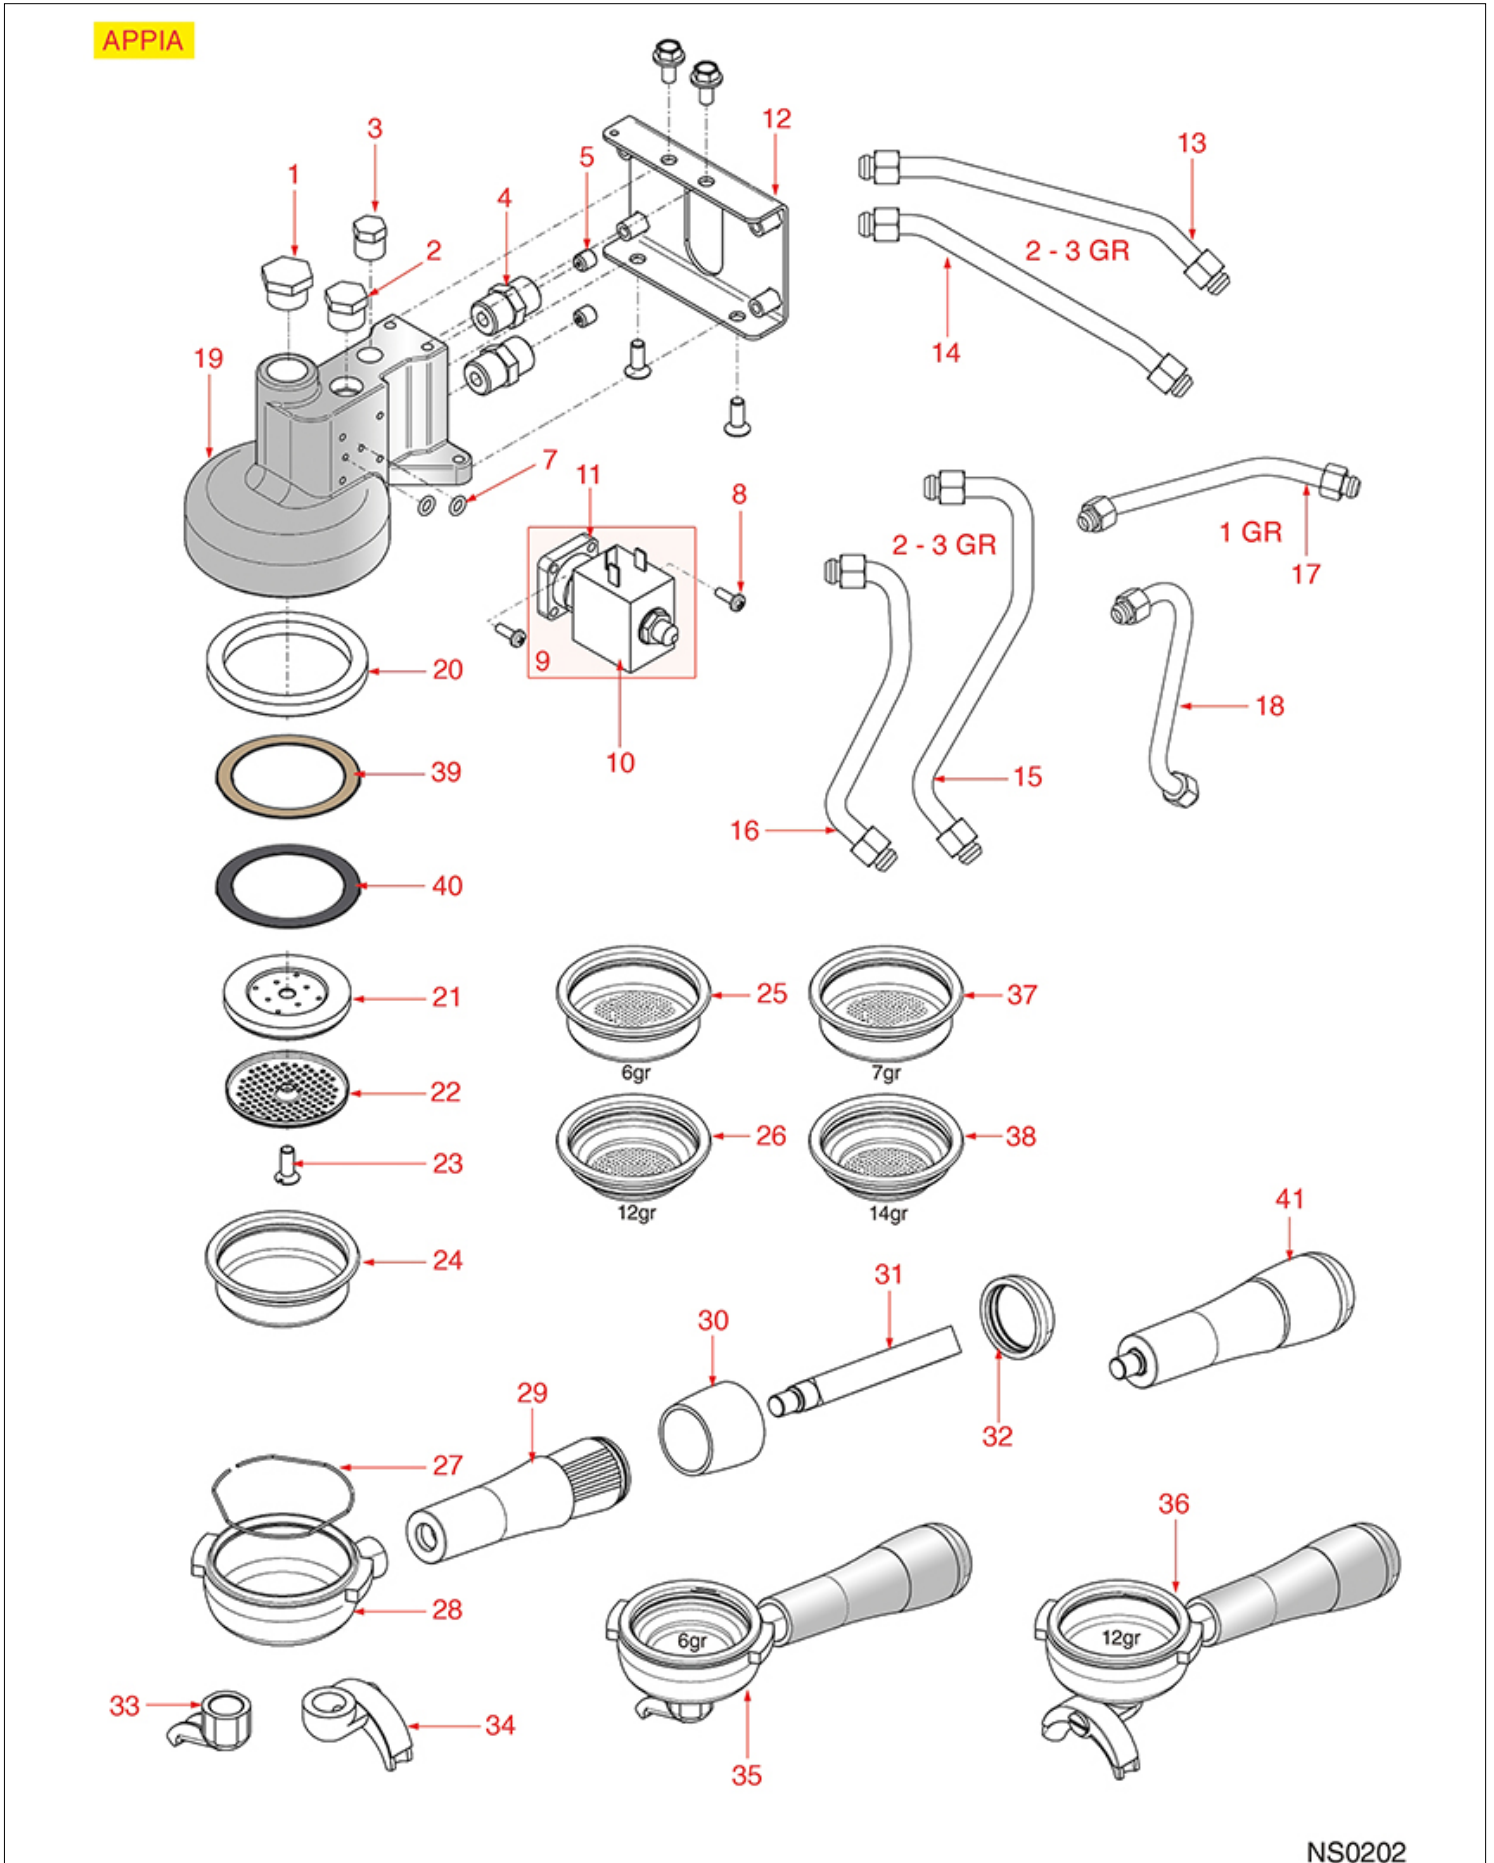

BREW GROUP APPIA

NS0202

Positions without LF code no.: upon request

NUOVA SIMONELLI

Position	LF code no.	Description
1	1439022	CAP ø 20 mm FOR BREW GROUP
2	1439023	BOILER CAP ø 3/8"M
3	1439020	CAP ø 1/4"M FOR BREW GROUP
4	1349032	COUPLING 3/8"M-3/8"M INSIDE M8
7	1186610	RED SILICONE O-RING R5 GASKET
7	1186611	O-RING 02025 RED SILICONE
7	1186612	O-RING 02025 VITON
8	1184006	LOW CYLINDER HEAD SCREW M4x12
9	1120101	3-WAY SOLENOID VALVE PARKER 115V 50/60Hz
9	1120102	3-WAY SOLENOID VALVE LUCIFER 115V 60Hz
9	1120330	3-WAY SOLENOID VALVE LUCIFER 240V 50Hz
9	1120335	3-WAY SOLENOID VALVE PARKER 230V 50/60Hz
10	1120332	COIL LUCIFER/PARKER 220/240V 9W 50Hz
10	3120032	COIL PARKER ZB09 9W 220/240V 50/60Hz
11	1120334	3-WAY MECHANICAL COMPONENT LUCIFER
11	1120339	3-WAY MECHANICAL COMPONENT PARKER
20	1186400	FILTER HOLDER GASKET ø 71x56x8,2 mm
20	1186837	FILTER HOLDER GASKET ø 72x58x7 mm
20	1186838	FILTER HOLDER GASKET ø 72x58x7 mm
20	1486008	GASKET FOR FILTER HOLDER ø 72x58x7 mm
21	1326001	SHOWER HOLDER SPRAYER
22	1081026	SHOWER ø 56.5 mm
23	1528016	COUNTERSUNK FLAT HEAD SCREWS M6x16
24	1160339	BLIND FILTER ø 70x17 mm
25	1160070	1 CUP FILTER 6 gr
26	1160071	2 CUPS FILTER 12 gr
27	1250101	FILTER BLOCKING SPRING ø 1,00 mm INOX
28	1165012	FILTER HOLDER SIMONELLI
29	1241027	FILTER HOLDER KNOB
30	1241026	RUBBER F. FILTER HOLDER HANDLE
31	1241031	STAIN.STEEL PIN F. FILTER HOLDER HANDLE
32	1241032	FILTER HOLDER KNOB CAP
33	1022501	SINGLE SPOUT ø 3/8"
34	1022502	DOUBLE SPOUT ø 3/8"
35	1165045	1 CUP FILTER HOLDER ASSEMBLY SIMONELLI
36	1165055	2 CUPS FILTER HOLDER ASSEMBLY SIMONELLI
37	1160072	1 CUP FILTER 7 gr
38	1160053	2 CUPS FILTER 14 gr
39	1190001	PAPER SHIM ø 73x59x0.8 mm
40	1190002	RUBBER SHIM ø 73x59x1 mm EPDM
41	5035724	KNOB FILTER HOLDER M10 COMPLETE