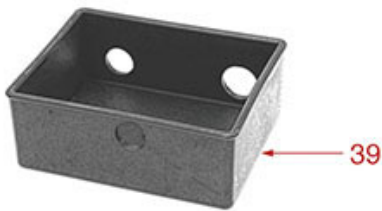

HYDRAULIC COMPONENTS PROGRAM-PREMIER-MAC

PROGRAM VIP
MAC CUP
MAC 2000

MAC CUP