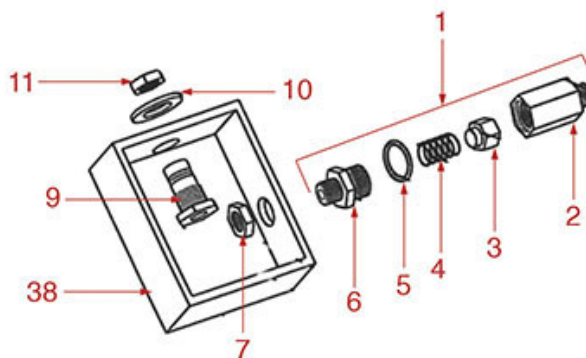

HYDRAULIC COMPONENTS PROGRAM-PREMIER-MAC

PROGRAM VIP
MAC CUP
MAC 2000

MAC CUP

PREMIER

NUOVA SIMONELLI

Position	LF code no.	Description
1	1523405	EXPANSION VALVE \varnothing 1/4"M-1/4"M
5	3243086	O-RING 0117 EPDM
6	1349030	COUPLING \varnothing 3/8"M-1/4"M SPRING HOLDER
8	1527526	DRAIN TUB
11	1348036	NUT \varnothing 3/8" WRENCH 21x6mm
13	1523007	NON-RETURN VALVE \varnothing 1/4"M-1/4"M
16	1449038	HYDRAULIC PIPE FOR DRAIN TANK
23	3526699	BALL VALVE \varnothing 1/4" MF
26	1186619	COPPER FLAT GASKET \varnothing 18x14x1.5 mm
37	1455068	VOLUMETRIC FLOW METER GICAR
38	1527526	DRAIN TUB
39	1527526	DRAIN TUB