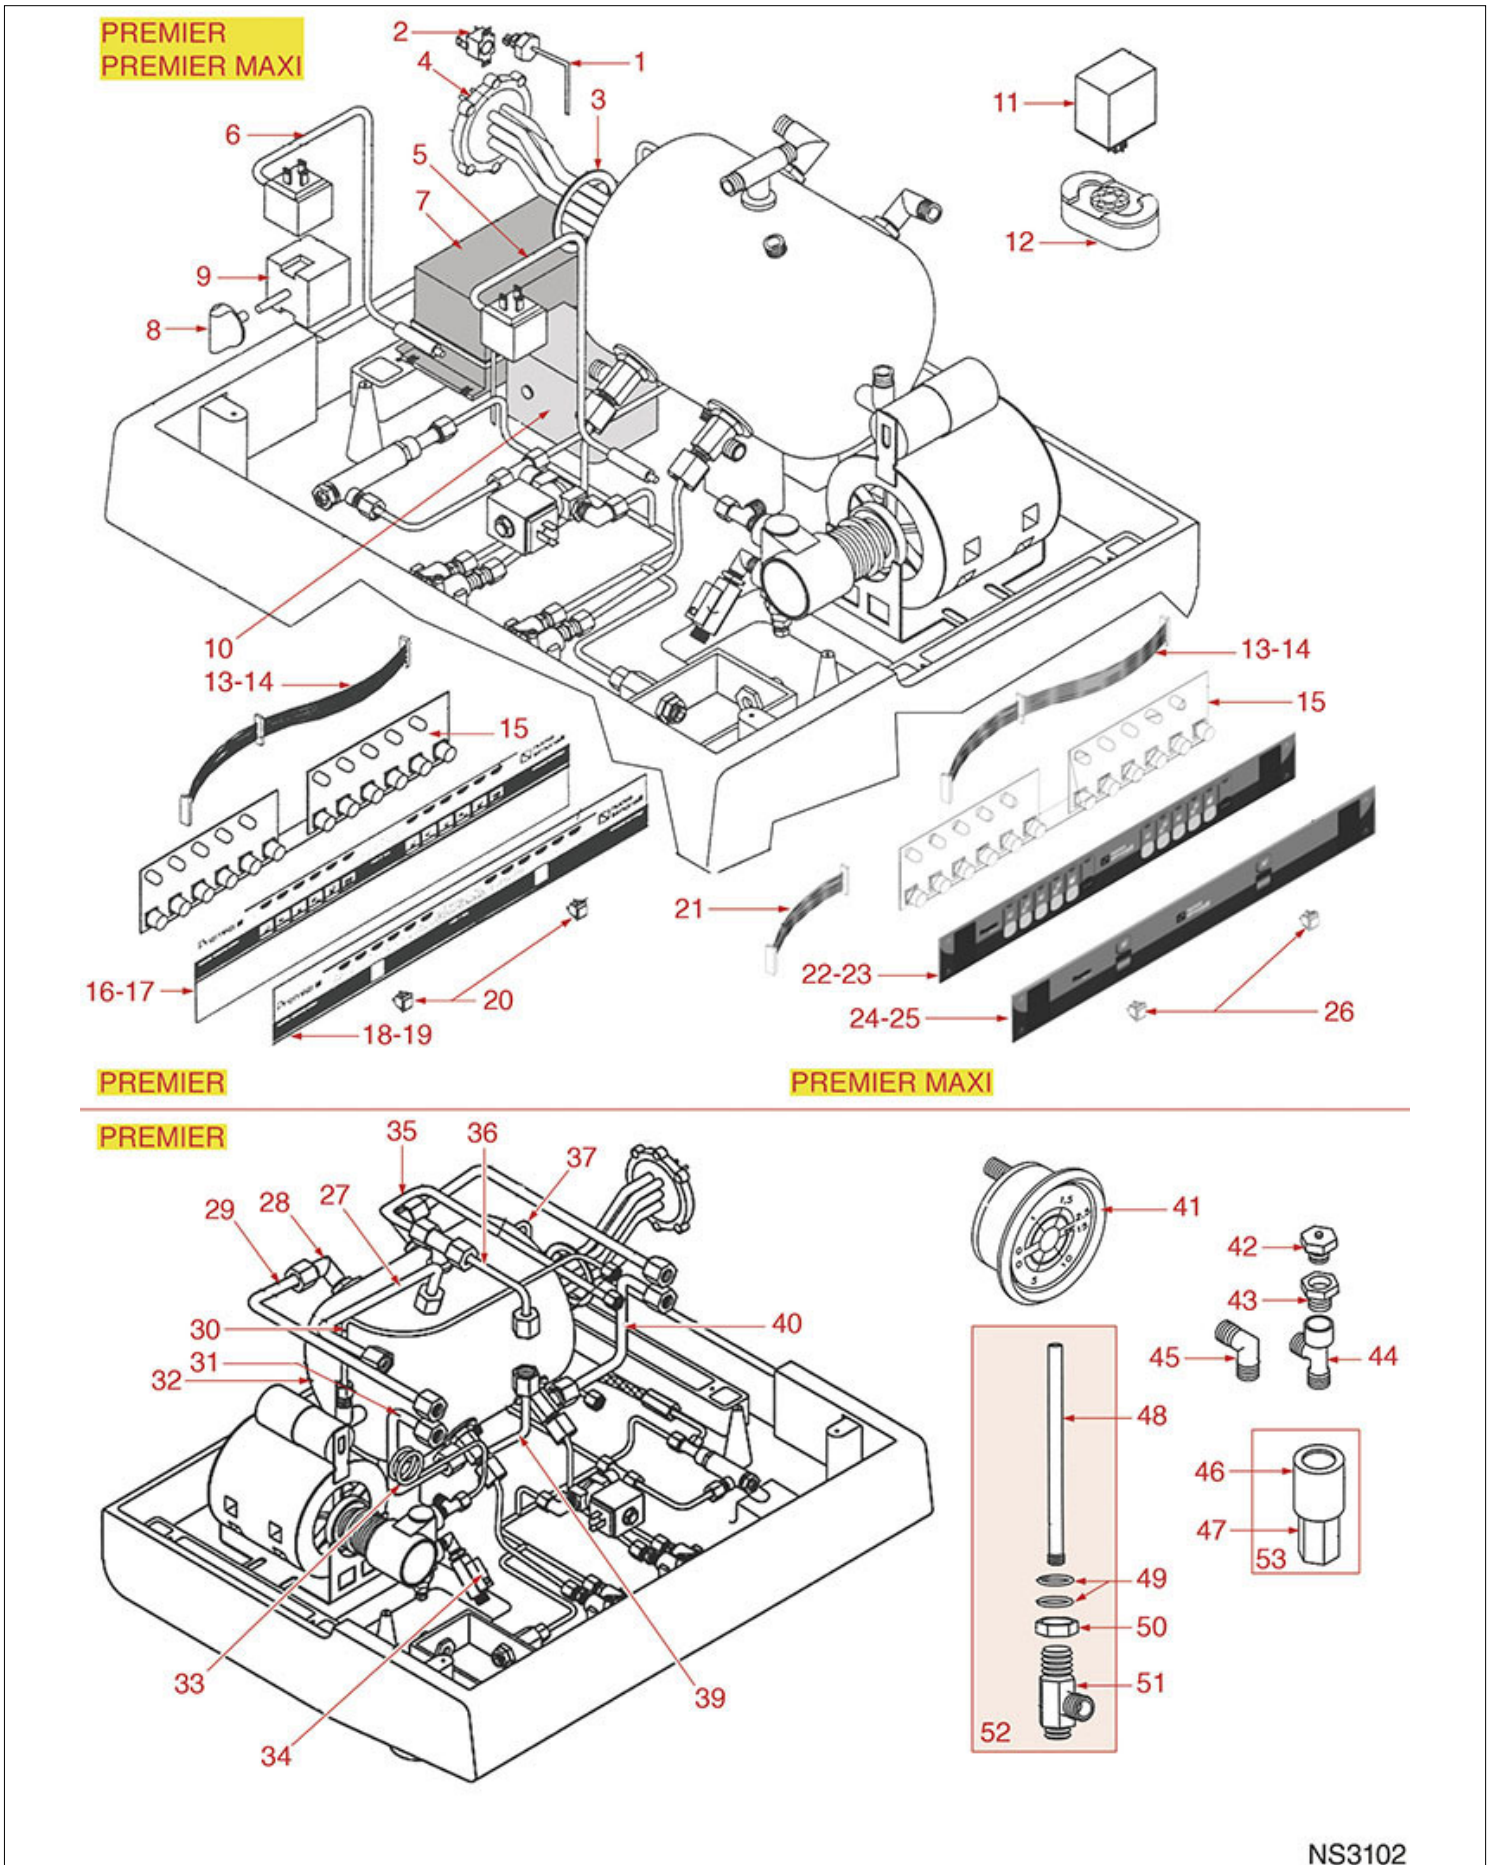

BOILER AND PUSH BUTTONS PREMIER

NUOVA SIMONELLI

Position	LF code no.	Description
1	3341011	LEVEL PROBE $\varnothing$ 1/4"M-140 mm
2	1444535	CONTACT THERMOSTAT 135°C 16A 250V
3	1186409	FLAT PTFE GASKET $\varnothing$ 68x55x3 mm
3	1186638	FLAT CARBO GASKET $\varnothing$ 67x55x3 mm
4	1755140	HEATING ELEMENT 2700W 220V
4	1755141	HEATING ELEMENT 4500W 220/380V
8	1241912	SELECTOR SWITCH KNOB
9	1319045	SELECTOR SWITCH 0-1 POSITIONS 32A 600V
10	1320531	PRESSURE SWITCH P302/6 3-POLES 30A
10	1320533	MEMBRANE KIT FOR PRESSURE SWITCH
10	1320541	PRESSURE SWITCH PARKER
11	1341305	LEVEL REGULATOR RL30/1E/2C/8 230/240V
12	3351154	BASE OCTAL ES8 10A 400V
15	1390101	CIRCUIT BOARD 6 BUTTONS
20	3319420	BIPOLAR SWITCH RED 16A 250V
26	3319019	BIPOLAR SWITCH RED 16A 250V
34	3526704	BALL VALVE $\varnothing$ 3/8"MF
41	1245503	BOILER-PUMP PRESSURE GAUGE $\varnothing$ 60 mm
42	1523534	BOILER VALVE $\varnothing$ 1/4"M
42	1523537	BOILER VALVE $\varnothing$ 1/4"M
48	1449037	INJECTOR PIPE M8
49	3243086	O-RING 0117 EPDM
50	1349504	NUT $\varnothing$ 1/2" KEY 25x6 mm
51	1349034	BOILER COUPLING
53	1523572	BOILER VALVE $\varnothing$ 3/8"M - 1.8 bar CE/PED