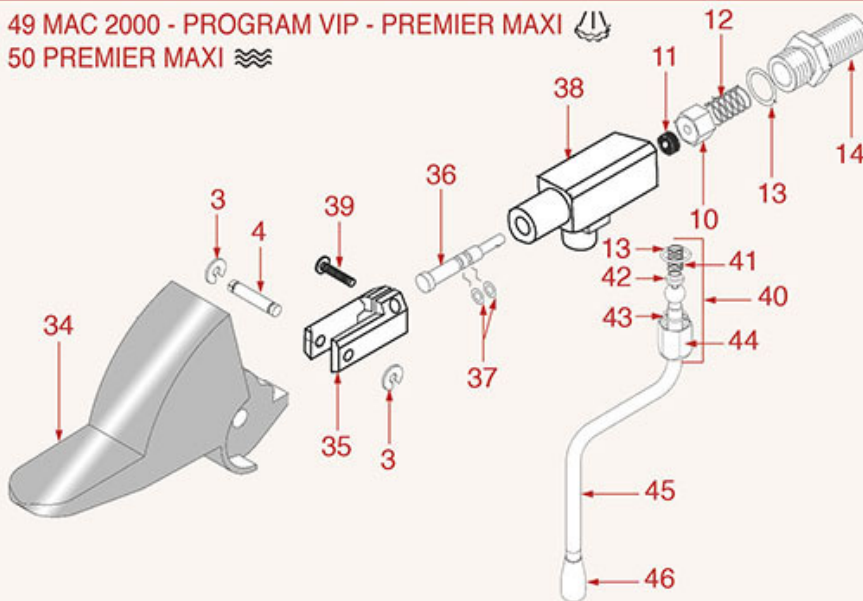

PREMIER
PREMIER MAXI

PROGRAM VIP
MAC 2000 - MAC CUP

- 49 MAC 2000 - PROGRAM VIP - PREMIER MAXI
- 50 PREMIER MAXI