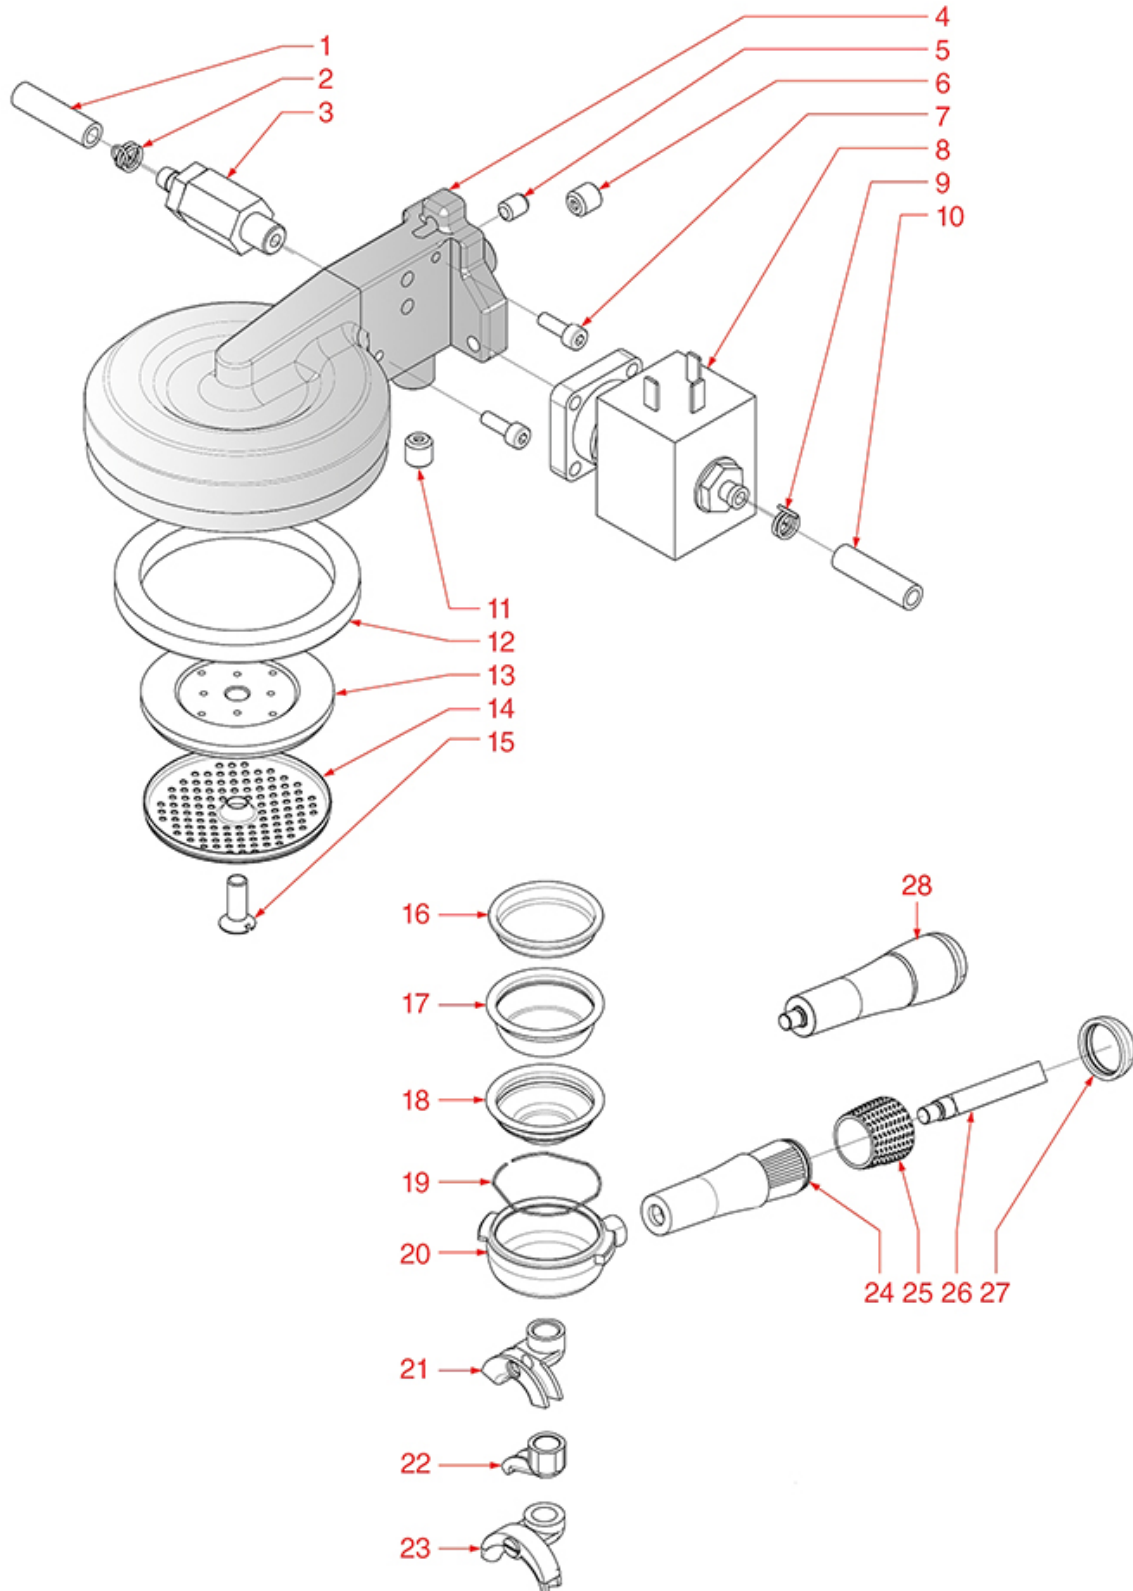

BREW GROUP MUSICA

MUSICA

NS0702

NUOVA SIMONELLI

Position	LF code no.	Description
1	1449282	SILICONE HOSE $\varnothing$ 5x8 SHORE 60 - 100 m
1	1449682	SILICONE HOSE $\varnothing$ 5x8 SHORE 60 - 10 m
2	3449404	DOUBLE-WIRE CLAMP 8.8-9.3 - 100 PCS
3	5036751	EXPANSION VALVE $\varnothing$ 1/8" M - 8 mm
7	1184006	LOW CYLINDER HEAD SCREW M4x12
8	1120101	3-WAY SOLENOID VALVE PARKER 115V 50/60Hz
8	1120335	3-WAY SOLENOID VALVE PARKER 230V 50/60Hz
9	3449404	DOUBLE-WIRE CLAMP 8.8-9.3 - 100 PCS
10	1449282	SILICONE HOSE $\varnothing$ 5x8 SHORE 60 - 100 m
10	1449682	SILICONE HOSE $\varnothing$ 5x8 SHORE 60 - 10 m
12	1165012	FILTER HOLDER SIMONELLI
13	1326037	SHOWER HOLDER SPRAYER
14	1081026	SHOWER $\varnothing$ 56.5 mm
15	1528016	COUNTERSUNK FLAT HEAD SCREWS M6x16
16	1160339	BLIND FILTER $\varnothing$ 70x17 mm
17	1160053	2 CUPS FILTER 14 gr
18	1160072	1 CUP FILTER 7 gr
19	1250101	FILTER BLOCKING SPRING $\varnothing$ 1,00 mm INOX
20	1165012	FILTER HOLDER SIMONELLI
21	1022524	DOUBLE SPOUT $\varnothing$ 3/8"
22	1022501	SINGLE SPOUT $\varnothing$ 3/8"
23	1022502	DOUBLE SPOUT $\varnothing$ 3/8"
24	1241027	FILTER HOLDER KNOB
25	1241026	RUBBER F. FILTER HOLDER HANDLE
26	1241031	STAIN.STEEL PIN F. FILTER HOLDER HANDLE
27	1241032	FILTER HOLDER KNOB CAP
28	5035724	KNOB FILTER HOLDER M10 COMPLETE