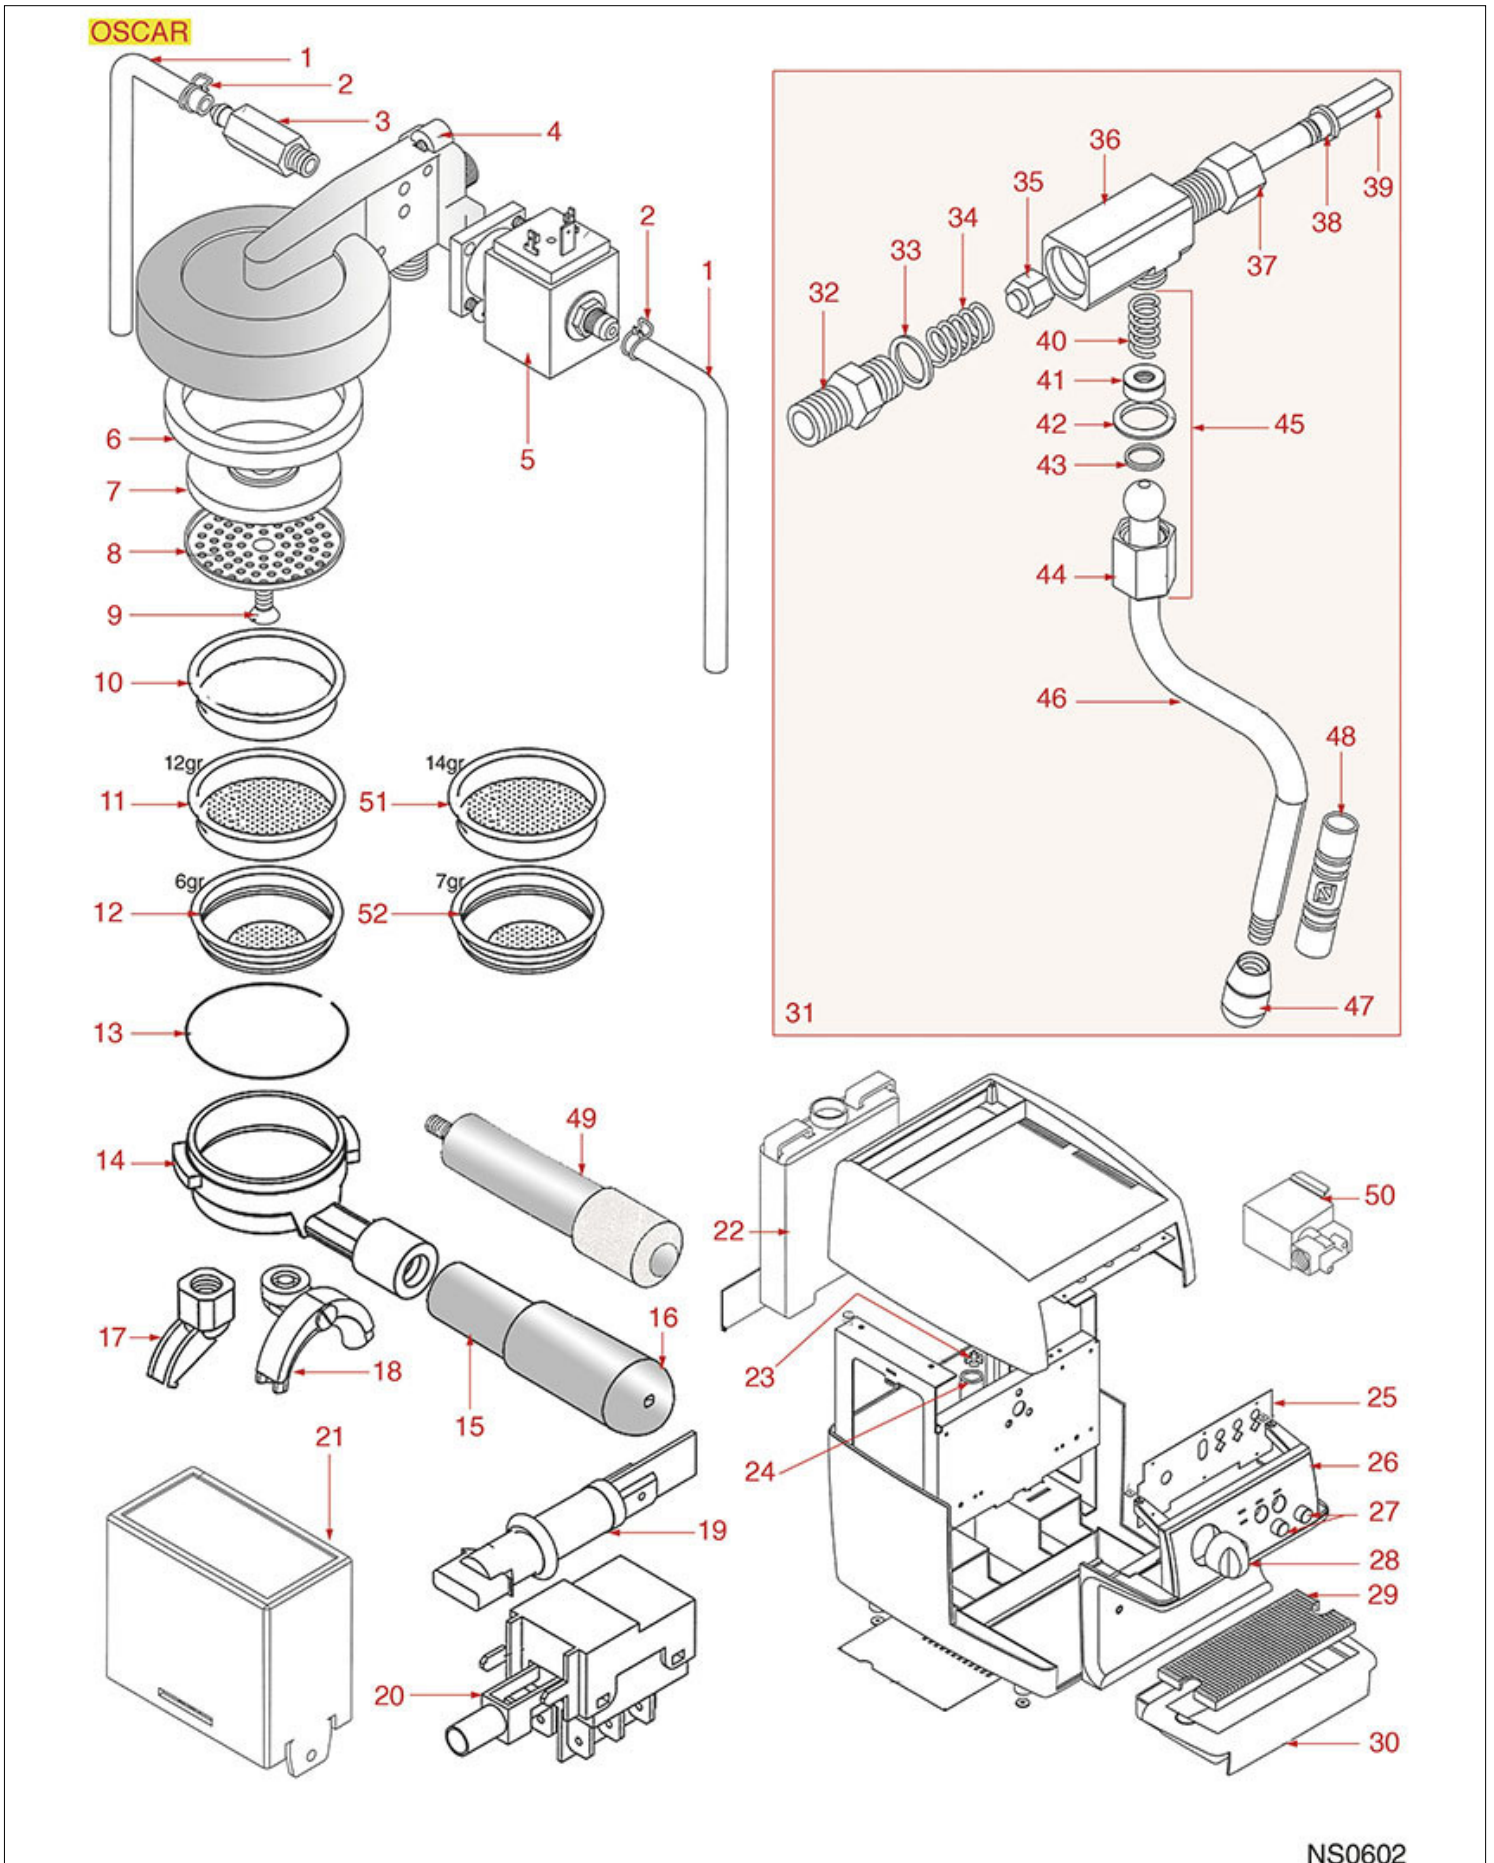

BREW GROUP AND MISCELLANEAOUS OSCAR

NS0602

Positions without LF code no.: upon request

NUOVA SIMONELLI

Position	LF code no.	Description
1	1449682	SILICONE HOSE $\varnothing$ 5x8 SHORE 60 - 10 m
5	1120101	3-WAY SOLENOID VALVE PARKER 115V 50/60Hz
5	1120102	3-WAY SOLENOID VALVE LUCIFER 115V 60Hz
5	1120330	3-WAY SOLENOID VALVE LUCIFER 240V 50Hz
5	1120335	3-WAY SOLENOID VALVE PARKER 230V 50/60Hz
6	1186400	FILTER HOLDER GASKET $\varnothing$ 71x56x8,2 mm
6	1186837	FILTER HOLDER GASKET $\varnothing$ 72x58x7 mm
6	1186838	FILTER HOLDER GASKET $\varnothing$ 72x58x7 mm
6	1486008	GASKET FOR FILTER HOLDER $\varnothing$ 72x58x7 mm
7	1326037	SHOWER HOLDER SPRAYER
8	1081026	SHOWER $\varnothing$ 56.5 mm
9	1528016	COUNTERSUNK FLAT HEAD SCREWS M6x16
10	1160339	BLIND FILTER $\varnothing$ 70x17 mm
11	1160071	2 CUPS FILTER 12 gr
12	1160070	1 CUP FILTER 6 gr
13	1250101	FILTER BLOCKING SPRING $\varnothing$ 1,00 mm INOX
14	1165012	FILTER HOLDER SIMONELLI
15	1241023	FILTER HOLDER HANDLE
17	1022501	SINGLE SPOUT $\varnothing$ 3/8"
18	1022502	DOUBLE SPOUT $\varnothing$ 3/8"
19	1221004	RED PILOT LIGHT 230V
20	1319092	BIPOLAR SWITCH 16A 250V
21	1341004	LEVEL REGULATOR RL30/2S/3R 230V
22	1080161	WATER CONTAINER 2 L
31	5027943	COMPLETE STEAM TAP
32	1349031	COUPLING 3/8" $\varnothing$ SPRING HOLDER
33	3243086	O-RING 0117 EPDM
34	1250531	SPRING $\varnothing$ 11.5x25 mm
35	1321601	COMPLETE GASKET HOLDER FOR TAP
38	1186514	O-RING 02015 SILICON
40	1250019	SPRING $\varnothing$ 12x16.5 mm
42	3243086	O-RING 0117 EPDM
43	1186805	O-RING 0115 EPDM
45	1349516	NUT $\varnothing$ 3/8"F FOR WATER/STEAM PIPE
48	1186398	BURN PREVENTING PIPE HANDGRIP $\varnothing$ 8 mm
49	1241505	KNOB FILTER HOLDER M10
50	1120040	2-WAY SOLENOID VALVE CEME $\varnothing$ 1/4" 230V
51	1160053	2 CUPS FILTER 14 gr
52	1160072	1 CUP FILTER 7 gr