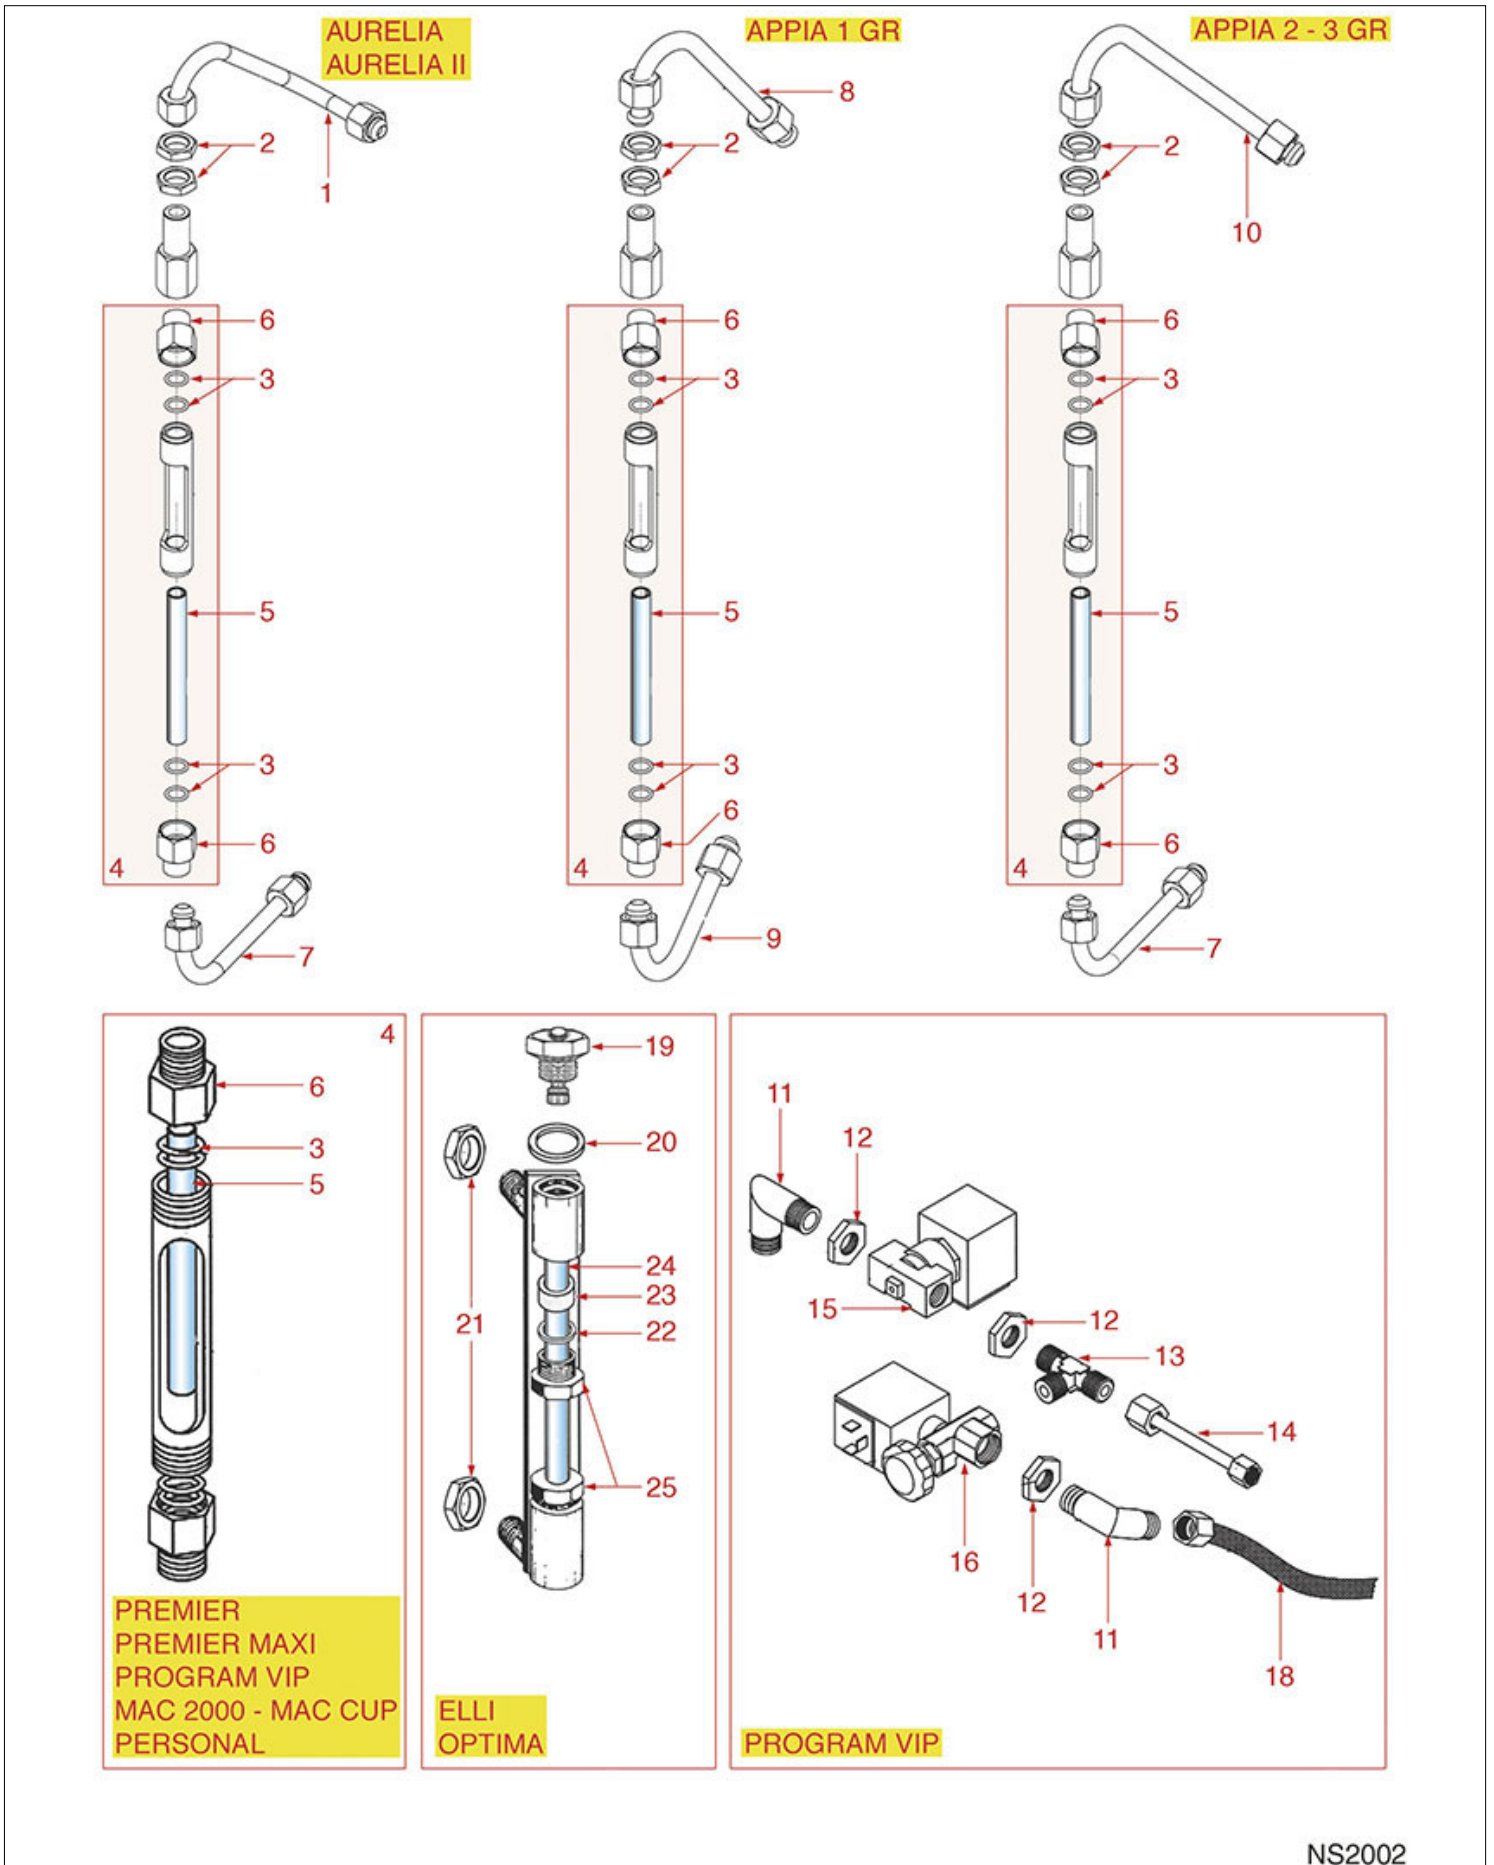

LEVELS

NUOVA SIMONELLI

Position	LF code no.	Description
2	1348036	NUT $\varnothing$ 3/8" WRENCH 21x6mm
3	1186626	O-RING 0114 EPDM
4	1201100	LEVEL GLASS ASSEMBLY
5	1520518	LEVEL GLASS $\varnothing$ 12x112 mm
6	1349029	LEVEL FITTING WITH O-RING HOUSING
15	1120153	2-WAY SOLENOID VALVE PARKER 110V 50/60Hz
15	1120354	2-WAY SOLENOID VALVE PARKER 230V 50/60Hz
16	1120471	2-WAY SOLENOID VALVE CEME $\varnothing$ 1/4" 230V
18	1449710	FLEX HOSE $\varnothing$ 3/8" Fp x Fc 300 mm
19	1523534	BOILER VALVE $\varnothing$ 1/4"M
19	1523537	BOILER VALVE $\varnothing$ 1/4"M
20	1186619	COPPER FLAT GASKET $\varnothing$ 18x14x1.5 mm
21	1348036	NUT $\varnothing$ 3/8" WRENCH 21x6mm
22	1186626	O-RING 0114 EPDM
23	1186221	FLAT EPDM GASKET $\varnothing$ 19x11.5x10 mm
24	1520516	LEVEL GLASS $\varnothing$ 12x135 mm