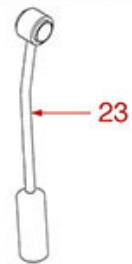

- 32 PREMIER MAXI
- PREMIER
- 33 MAC 2000 - MAC CUP
- PROGRAM VIP

PREMIER
PREMIER MAXI