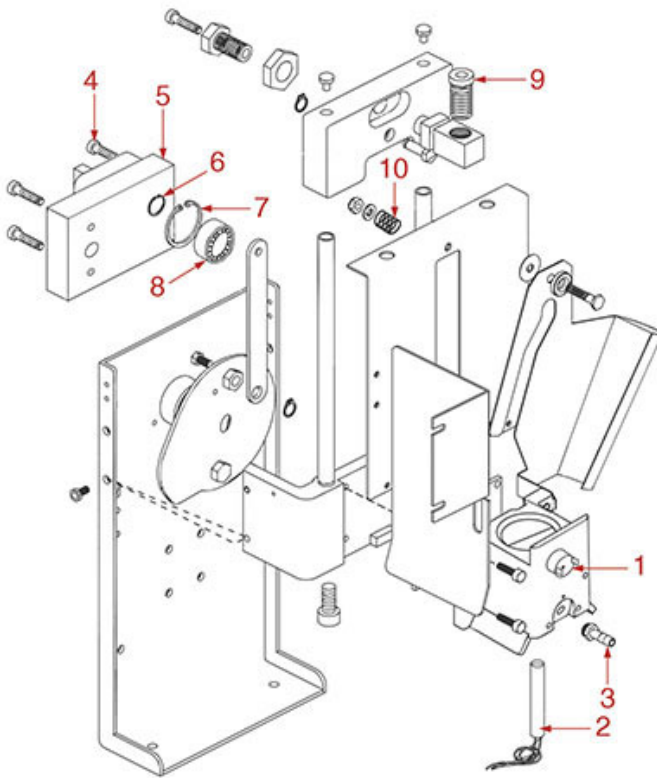

MISCELLANEOUS PREMIER-MASTER-PROGRAM-MAC

MASTER