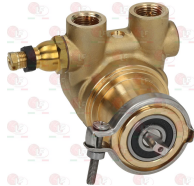

Suitable for:

1330102 ROTARY VANE PUMP ROTOFLOW $\varnothing$ 3/8" NPT
flange connection
flowrate 200 L/h
with balanced by-pass
fitting $\varnothing$ 3/8" conical NPT
N.S.F. approved
PUMP VERSION ECO-BRASS
BRASS CW510L LEAD $\leq$ 0.2%

NUOVA SIMONELLI

1168011 STAINLESS STEEL CLAMP FOR FLANGE PUMP