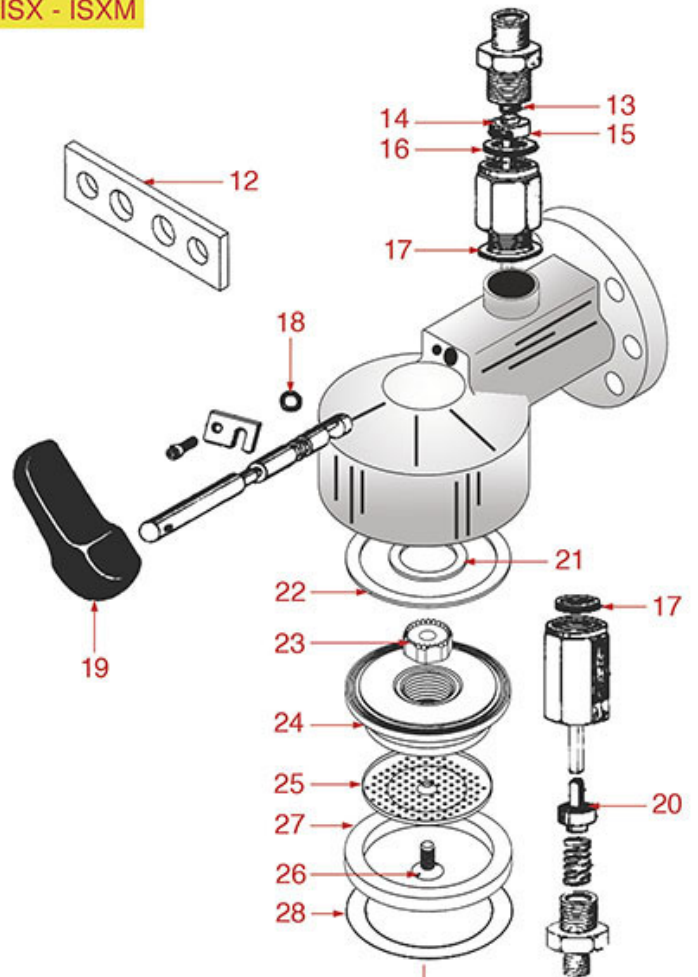

BREW GROUP OPTIMA-ISX

OPTIMA - ISXE - ISXV

ISX - ISXM

NUOVA SIMONELLI

Position	LF code no.	Description
1	1160566	STAINLESS STEEL WATER FILTER \varnothing 8 mm
2	1501574	JET M6x6 LOCK \varnothing 0.8 mm
3	1018507	FITTING CAP
4	1186401	O-RING 02093 EPDM
6	1186610	RED SILICONE O-RING R5 GASKET
6	1186611	O-RING 02025 RED SILICONE
6	1186612	O-RING 02025 VITON
7	1348035	NUT \varnothing 1/8"
8	1120101	3-WAY SOLENOID VALVE PARKER 115V 50/60Hz
8	1120102	3-WAY SOLENOID VALVE LUCIFER 115V 60Hz
8	1120330	3-WAY SOLENOID VALVE LUCIFER 240V 50Hz
8	1120335	3-WAY SOLENOID VALVE PARKER 230V 50/60Hz
9	1120332	COIL LUCIFER/PARKER 220/240V 9W 50Hz
9	3120032	COIL PARKER ZB09 9W 220/240V 50/60Hz
10	1120334	3-WAY MECHANICAL COMPONENT LUCIFER
10	1120339	3-WAY MECHANICAL COMPONENT PARKER
11	1184006	LOW CYLINDER HEAD SCREW M4x12
12	1186546	COFFEE GROUP GASKET 100x30x3 mm
13	1250531	SPRING \varnothing 11.5x25 mm
17	1186171	ROUND COPPER GASKET \varnothing 22x16.5x2.2 mm
18	3243009	O-RING GASKET 0106 EPDM
21	1186547	FLAT CARBO GASKET \varnothing 32x24x1.5 mm
22	1186548	FLAT CARBO GASKET \varnothing 73x61.1x1.5 mm
23	1501576	BREW GROUP SPRAY NOZZLE
24	1326036	SHOWER HOLDER SPRAYER
25	1081026	SHOWER \varnothing 56.5 mm
26	1528016	COUNTERSUNK FLAT HEAD SCREWS M6x16
27	1186836	FILTER HOLDER GASKET \varnothing 72x58x4.5 mm
27	1186837	FILTER HOLDER GASKET \varnothing 72x58x7 mm
27	1186838	FILTER HOLDER GASKET \varnothing 72x58x7 mm
27	1486008	GASKET FOR FILTER HOLDER \varnothing 72x58x7 mm
28	1190051	PAPER SEAL \varnothing 70x57x0.8 mm
29	1160339	BLIND FILTER \varnothing 70x17 mm
30	1250101	FILTER BLOCKING SPRING \varnothing 1,00 mm INOX
31	1160070	1 CUP FILTER 6 gr
32	1160071	2 CUPS FILTER 12 gr
33	1160072	1 CUP FILTER 7 gr
34	1160053	2 CUPS FILTER 14 gr
35	1165012	FILTER HOLDER SIMONELLI
36	1241505	KNOB FILTER HOLDER M10
37	1022501	SINGLE SPOUT \varnothing 3/8"
37	1022503	STRAIGHT SINGLE SPOUT \varnothing 3/8"
38	1022502	DOUBLE SPOUT \varnothing 3/8"