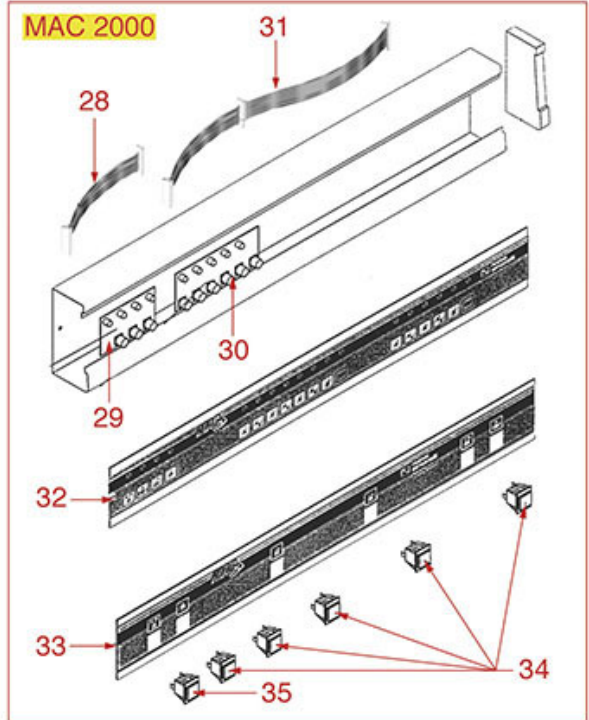

BOILER AND PUSH BUTTONS PROGRAM-MAC

NUOVA SIMONELLI

Position	LF code no.	Description
1	3341011	LEVEL PROBE $\varnothing$ 1/4"M-140 mm
2	1444535	CONTACT THERMOSTAT 135°C 16A 250V
3	1755078	HEATING ELEMENT 1800W 230V
3	1755142	HEATING ELEMENT 3000W 220/380V
3	1755143	HEATING ELEMENT 5000W 220V
3	1755666	HEATING ELEMENT 1500W 110V
4	1186409	FLAT PTFE GASKET $\varnothing$ 68x55x3 mm
4	1186638	FLAT CARBO GASKET $\varnothing$ 67x55x3 mm
5	1120101	3-WAY SOLENOID VALVE PARKER 115V 50/60Hz
5	1120102	3-WAY SOLENOID VALVE LUCIFER 115V 60Hz
5	1120330	3-WAY SOLENOID VALVE LUCIFER 240V 50Hz
5	1120335	3-WAY SOLENOID VALVE PARKER 230V 50/60Hz
6	1320531	PRESSURE SWITCH P302/6 3-POLES 30A
6	1320533	MEMBRANE KIT FOR PRESSURE SWITCH
6	1320541	PRESSURE SWITCH PARKER
7	1455068	VOLUMETRIC FLOW METER GICAR
10	1120153	2-WAY SOLENOID VALVE PARKER 110V 50/60Hz
10	1120354	2-WAY SOLENOID VALVE PARKER 230V 50/60Hz
11	1319045	SELECTOR SWITCH 0-1 POSITIONS 32A 600V
13	1527526	DRAIN TUB
14	1341305	LEVEL REGULATOR RL30/1E/2C/8 230/240V
22	1390101	CIRCUIT BOARD 6 BUTTONS
34	3319019	BIPOLAR SWITCH RED 16A 250V
35	3221013	INDICATOR LAMP RED 230V
38	3319420	BIPOLAR SWITCH RED 16A 250V
40	1221202	RED INDICATOR LAMP 250V
44	3319420	BIPOLAR SWITCH RED 16A 250V
45	1221202	RED INDICATOR LAMP 250V