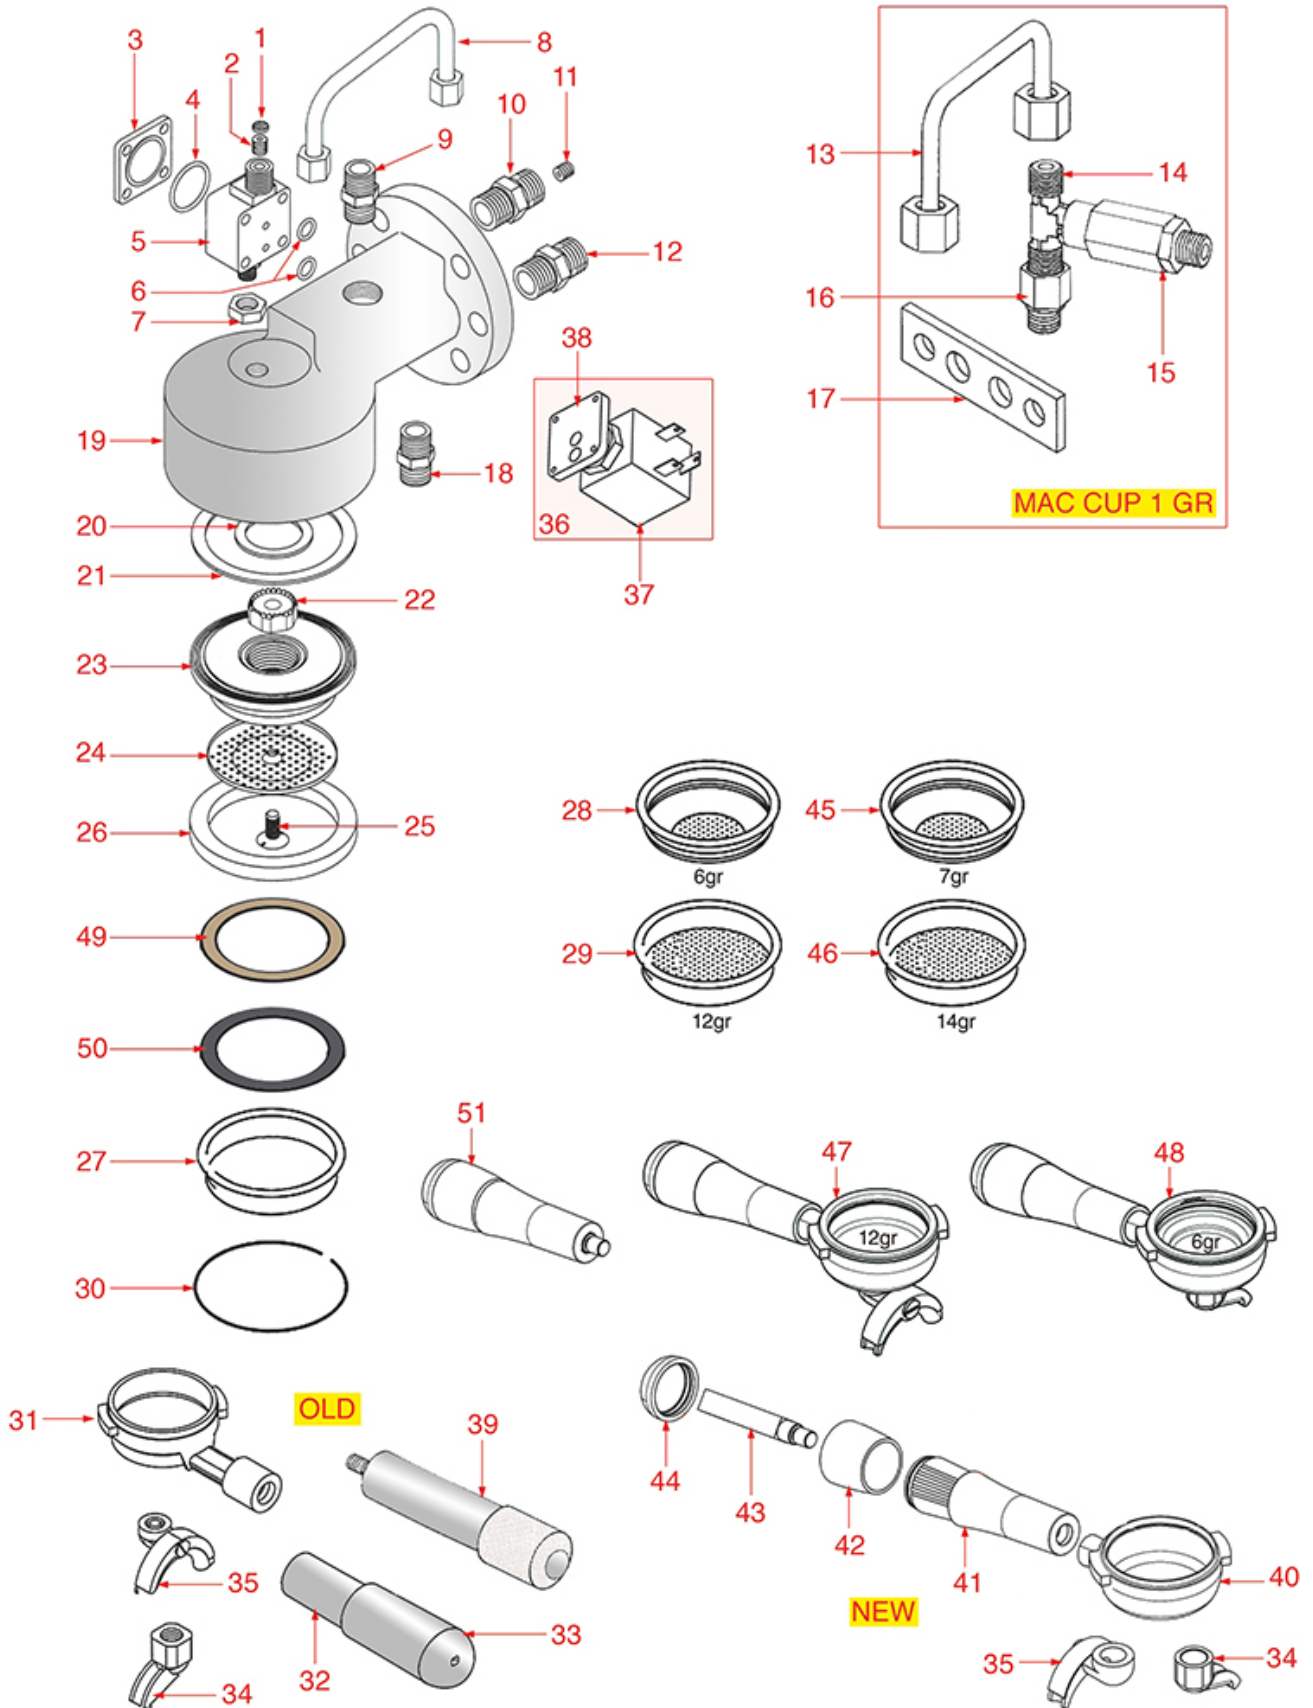

BREW GROUP PROGRAM-MACC-PERSONAL

PROGRAM VIP - MAC CUP - PERSONAL

NS0402

Positions without LF code no.: upon request

NUOVA SIMONELLI

Position	LF code no.	Description
1	1160566	STAINLESS STEEL WATER FILTER $\varnothing$ 8 mm
2	1501574	JET M6x6 LOCK $\varnothing$ 0.8 mm
2	1501578	NOZZLE M6x1 HOLE $\varnothing$ 0,5 mm
3	1018507	FITTING CAP
4	1186401	O-RING 02093 EPDM
6	1186610	RED SILICONE O-RING R5 GASKET
6	1186611	O-RING 02025 RED SILICONE
6	1186612	O-RING 02025 VITON
7	1348035	NUT $\varnothing$ 1/8"
9	1349102	FITTING $\varnothing$ 1/4"M-1/4"M
10	1349032	COUPLING 3/8"M-3/8"M INSIDE M8
11	1349033	JET M8x1 HOLE $\varnothing$ 4.0 mm
12	1349103	FITTING $\varnothing$ 3/8"M-3/8"M
15	1523405	EXPANSION VALVE $\varnothing$ 1/4"M-1/4"M
17	1186546	COFFEE GROUP GASKET 100x30x3 mm
18	1349102	FITTING $\varnothing$ 1/4"M-1/4"M
20	1186547	FLAT CARBO GASKET $\varnothing$ 32x24x1.5 mm
21	1186548	FLAT CARBO GASKET $\varnothing$ 73x61.1x1.5 mm
22	1501576	BREW GROUP SPRAY NOZZLE
23	1326036	SHOWER HOLDER SPRAYER
24	1081026	SHOWER $\varnothing$ 56.5 mm
25	1528016	COUNTERSUNK FLAT HEAD SCREWS M6x16
26	1186837	FILTER HOLDER GASKET $\varnothing$ 72x58x7 mm
26	1186838	FILTER HOLDER GASKET $\varnothing$ 72x58x7 mm
26	1486008	GASKET FOR FILTER HOLDER $\varnothing$ 72x58x7 mm
27	1160339	BLIND FILTER $\varnothing$ 70x17 mm
28	1160070	1 CUP FILTER 6 gr
29	1160071	2 CUPS FILTER 12 gr
30	1250101	FILTER BLOCKING SPRING $\varnothing$ 1,00 mm INOX
31	1165012	FILTER HOLDER SIMONELLI
32	1241023	FILTER HOLDER HANDLE
34	1022501	SINGLE SPOUT $\varnothing$ 3/8"
35	1022502	DOUBLE SPOUT $\varnothing$ 3/8"
36	1120101	3-WAY SOLENOID VALVE PARKER 115V 50/60Hz
36	1120102	3-WAY SOLENOID VALVE LUCIFER 115V 60Hz
36	1120330	3-WAY SOLENOID VALVE LUCIFER 240V 50Hz
36	1120335	3-WAY SOLENOID VALVE PARKER 230V 50/60Hz
37	1120332	COIL LUCIFER/PARKER 220/240V 9W 50Hz
37	3120032	COIL PARKER ZB09 9W 220/240V 50/60Hz
38	1120334	3-WAY MECHANICAL COMPONENT LUCIFER
38	1120339	3-WAY MECHANICAL COMPONENT PARKER
39	1241505	KNOB FILTER HOLDER M10
40	1165012	FILTER HOLDER SIMONELLI
41	1241027	FILTER HOLDER KNOB
42	1241026	RUBBER F. FILTER HOLDER HANDLE
43	1241031	STAIN.STEEL PIN F. FILTER HOLDER HANDLE
44	1241032	FILTER HOLDER KNOB CAP
45	1160072	1 CUP FILTER 7 gr
46	1160053	2 CUPS FILTER 14 gr
47	1165055	2 CUPS FILTER HOLDER ASSEMBLY SIMONELLI
48	1165045	1 CUP FILTER HOLDER ASSEMBLY SIMONELLI
49	1190001	PAPER SHIM $\varnothing$ 73x59x0.8 mm
50	1190002	RUBBER SHIM $\varnothing$ 73x59x1 mm EPDM
51	5035724	KNOB FILTER HOLDER M10 COMPLETE