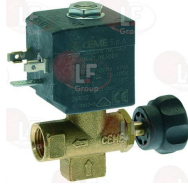

Suitable for:

1120471 2-WAY SOLENOID VALVE CEME $\varnothing$ 1/4" 230V
6660 - max 4.5bar
VITON seal - orifice $\varnothing$ 3.0 mm
with coil B6 17VA 230V 50Hz
fluids temperature -10°C+140°C
with total lock regulator