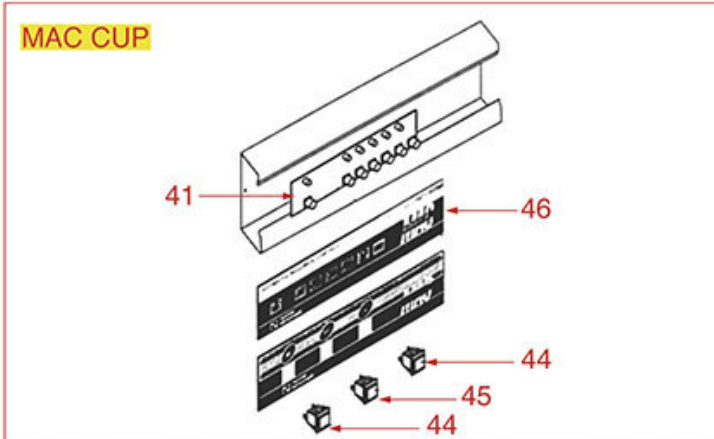

BOILER AND PUSH BUTTONS PROGRAM-MAC

NUOVA SIMONELLI

Position	LF code no.	Description
1	3341011	LEVEL PROBE $\varnothing$ 1/4"M-140 mm
2	1444535	CONTACT THERMOSTAT 135°C 16A 250V
3	1755078	HEATING ELEMENT 1800W 230V
3	1755142	HEATING ELEMENT 3000W 220/380V
3	1755143	HEATING ELEMENT 5000W 220V
3	1755666	HEATING ELEMENT 1500W 110V
4	1186409	FLAT PTFE GASKET $\varnothing$ 68x55x3 mm
4	1186638	FLAT CARBO GASKET $\varnothing$ 67x55x3 mm
5	1120101	3-WAY SOLENOID VALVE PARKER 115V 50/60Hz
5	1120102	3-WAY SOLENOID VALVE LUCIFER 115V 60Hz
5	1120330	3-WAY SOLENOID VALVE LUCIFER 240V 50Hz
5	1120335	3-WAY SOLENOID VALVE PARKER 230V 50/60Hz
6	1320531	PRESSURE SWITCH P302/6 3-POLES 30A
6	1320533	MEMBRANE KIT FOR PRESSURE SWITCH
6	1320541	PRESSURE SWITCH PARKER
7	1455068	VOLUMETRIC FLOW METER GICAR
10	1120153	2-WAY SOLENOID VALVE PARKER 110V 50/60Hz
10	1120354	2-WAY SOLENOID VALVE PARKER 230V 50/60Hz
11	1319045	SELECTOR SWITCH 0-1 POSITIONS 32A 600V
13	1527526	DRAIN TUB
14	1341305	LEVEL REGULATOR RL30/1E/2C/8 230/240V
22	1390101	CIRCUIT BOARD 6 BUTTONS
34	3319019	BIPOLAR SWITCH RED 16A 250V
35	3221013	INDICATOR LAMP RED 230V
38	3319420	BIPOLAR SWITCH RED 16A 250V
40	1221202	RED INDICATOR LAMP 250V
44	3319420	BIPOLAR SWITCH RED 16A 250V
45	1221202	RED INDICATOR LAMP 250V