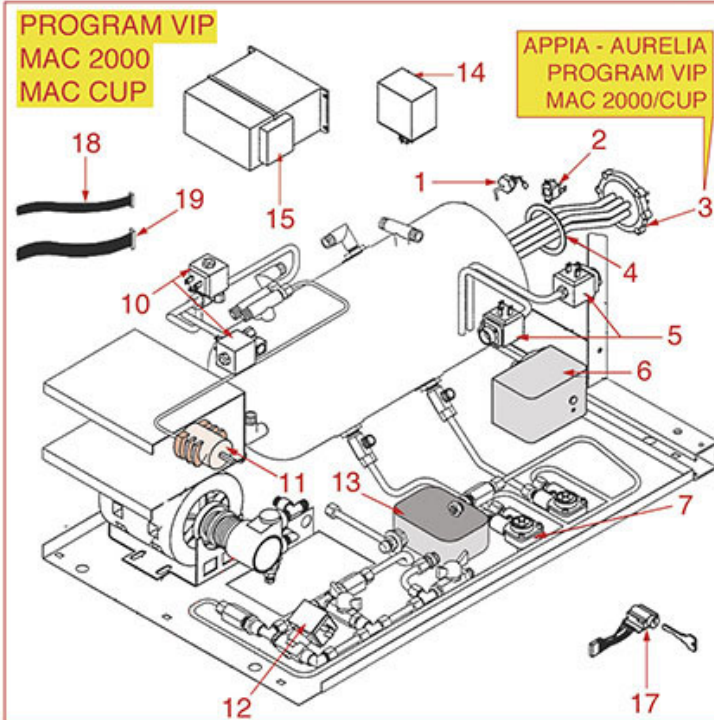

BOILER AND PUSH BUTTONS PROGRAM-MAC

NUOVA SIMONELLI

Position	LF code no.	Description
1	3341011	LEVEL PROBE $\varnothing$ 1/4"M-140 mm
2	1444535	CONTACT THERMOSTAT 135°C 16A 250V
3	1755078	HEATING ELEMENT 1800W 230V
3	1755142	HEATING ELEMENT 3000W 220/380V
3	1755143	HEATING ELEMENT 5000W 220V
3	1755666	HEATING ELEMENT 1500W 110V
4	1186409	FLAT PTFE GASKET $\varnothing$ 68x55x3 mm
4	1186638	FLAT CARBO GASKET $\varnothing$ 67x55x3 mm
5	1120101	3-WAY SOLENOID VALVE PARKER 115V 50/60Hz
5	1120102	3-WAY SOLENOID VALVE LUCIFER 115V 60Hz
5	1120330	3-WAY SOLENOID VALVE LUCIFER 240V 50Hz
5	1120335	3-WAY SOLENOID VALVE PARKER 230V 50/60Hz
6	1320531	PRESSURE SWITCH P302/6 3-POLES 30A
6	1320533	MEMBRANE KIT FOR PRESSURE SWITCH
6	1320541	PRESSURE SWITCH PARKER
7	1455068	VOLUMETRIC FLOW METER GICAR
10	1120153	2-WAY SOLENOID VALVE PARKER 110V 50/60Hz
10	1120354	2-WAY SOLENOID VALVE PARKER 230V 50/60Hz
11	1319045	SELECTOR SWITCH 0-1 POSITIONS 32A 600V
13	1527526	DRAIN TUB
14	1341305	LEVEL REGULATOR RL30/1E/2C/8 230/240V
22	1390101	CIRCUIT BOARD 6 BUTTONS
34	3319019	BIPOLAR SWITCH RED 16A 250V
35	3221013	INDICATOR LAMP RED 230V
38	3319420	BIPOLAR SWITCH RED 16A 250V
40	1221202	RED INDICATOR LAMP 250V
44	3319420	BIPOLAR SWITCH RED 16A 250V
45	1221202	RED INDICATOR LAMP 250V