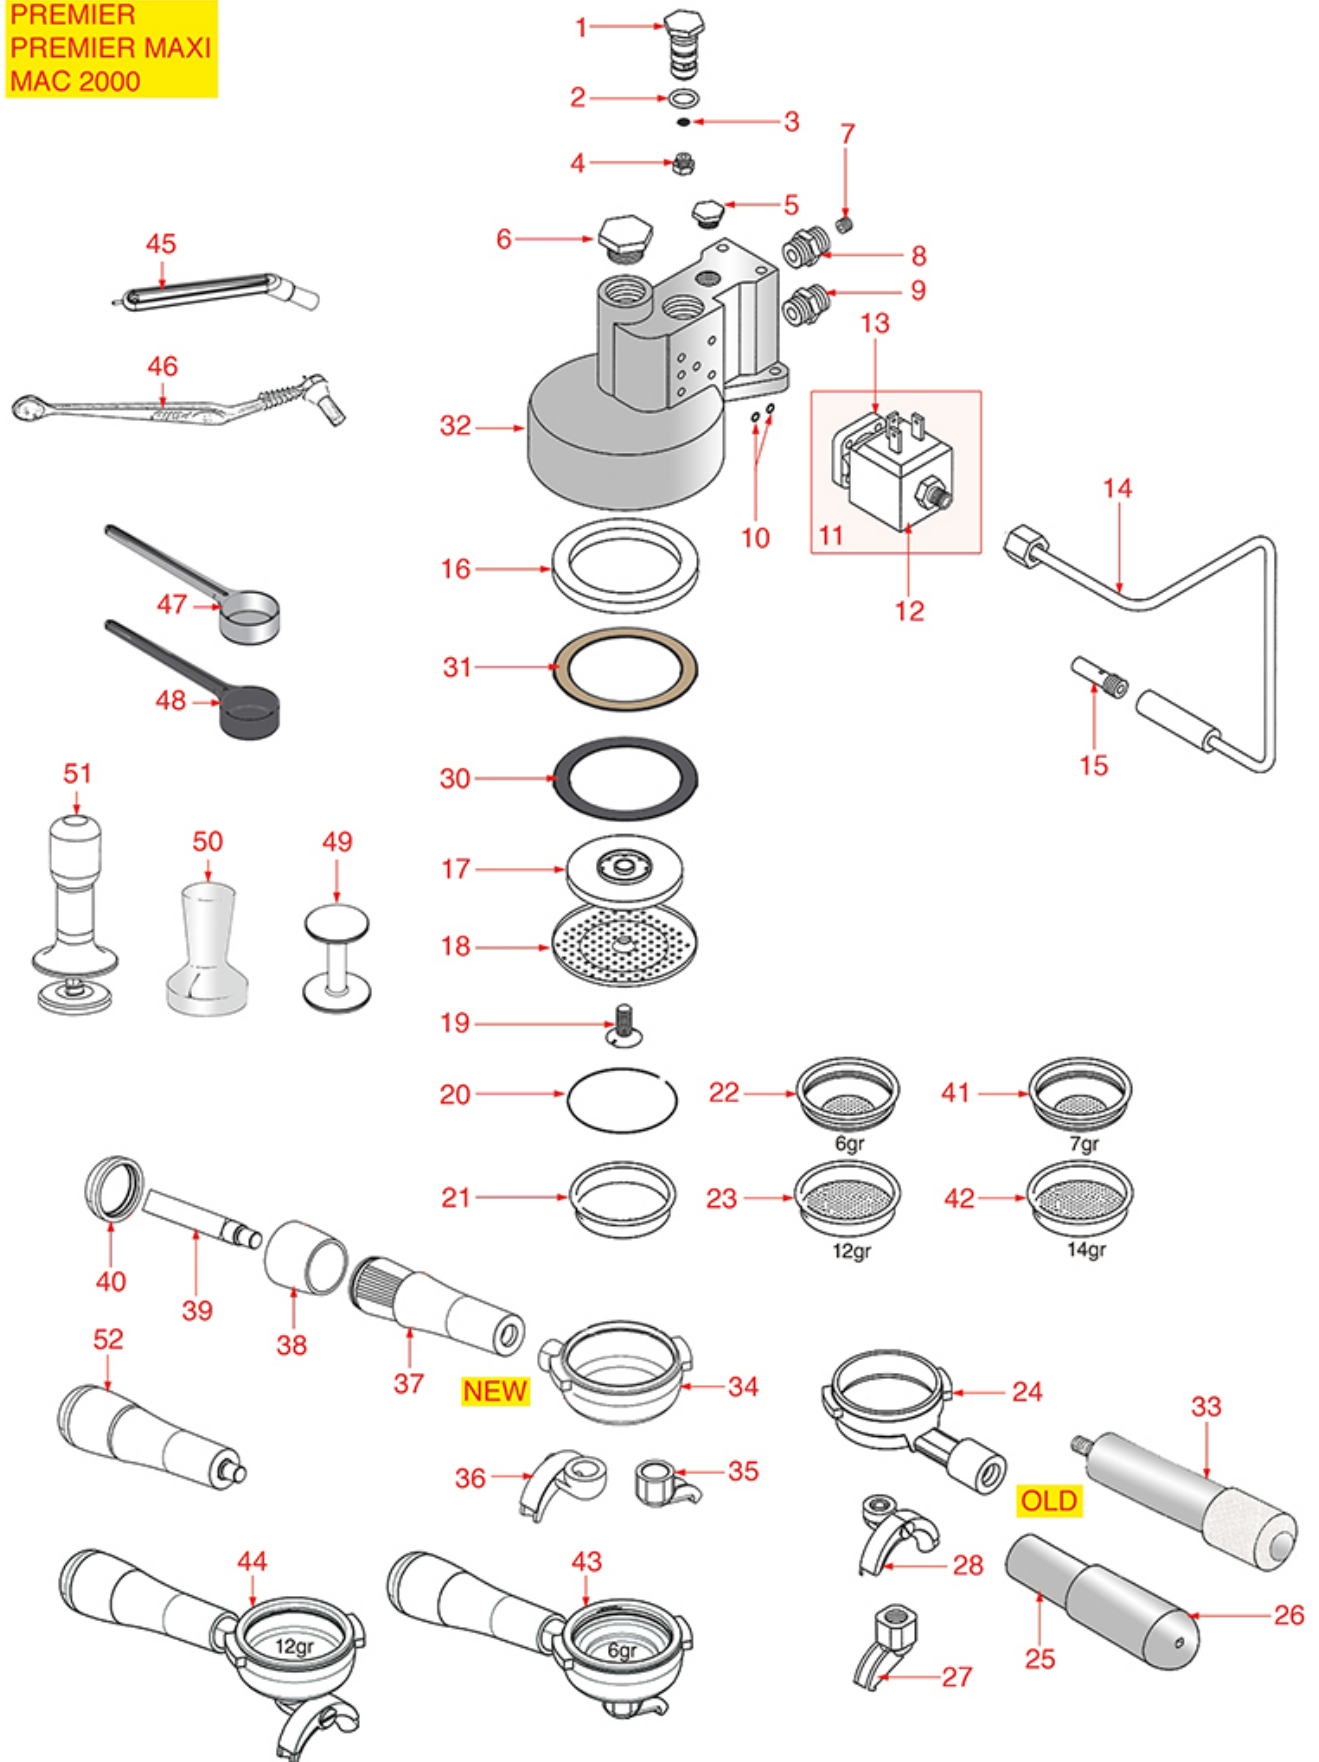

BREW GROUP PREMIER-MAXI-MAC2000

**PREMIER
PREMIER MAXI
MAC 2000**

NUOVA SIMONELLI

Position	LF code no.	Description
1	1349416	CAP FOR BREW GROUP
2	1186626	O-RING 0114 EPDM
3	1160566	STAINLESS STEEL WATER FILTER $\varnothing$ 8 mm
4	1500526	NOZZLE M10x1 HOLE $\varnothing$ 0.8 mm
5	1439020	CAP $\varnothing$ 1/4" M FOR BREW GROUP
6	1439022	CAP $\varnothing$ 20 mm FOR BREW GROUP
7	1349033	JET M8x1 HOLE $\varnothing$ 4.0 mm
8	1349032	COUPLING 3/8" M-3/8" M INSIDE M8
9	1349103	FITTING $\varnothing$ 3/8" M-3/8" M
10	1186611	O-RING 02025 RED SILICONE
10	1186612	O-RING 02025 VITON
11	1120101	3-WAY SOLENOID VALVE PARKER 115V 50/60Hz
11	1120102	3-WAY SOLENOID VALVE LUCIFER 115V 60Hz
11	1120330	3-WAY SOLENOID VALVE LUCIFER 240V 50Hz
11	1120335	3-WAY SOLENOID VALVE PARKER 230V 50/60Hz
12	1120332	COIL LUCIFER/PARKER 220/240V 9W 50Hz
12	3120032	COIL PARKER ZB09 9W 220/240V 50/60Hz
13	1120334	3-WAY MECHANICAL COMPONENT LUCIFER
13	1120339	3-WAY MECHANICAL COMPONENT PARKER
16	1186837	FILTER HOLDER GASKET $\varnothing$ 72x58x7 mm
16	1186838	FILTER HOLDER GASKET $\varnothing$ 72x58x7 mm
16	1486008	GASKET FOR FILTER HOLDER $\varnothing$ 72x58x7 mm
17	1326037	SHOWER HOLDER SPRAYER
18	1081026	SHOWER $\varnothing$ 56.5 mm
19	1528016	COUNTERSUNK FLAT HEAD SCREWS M6x16
20	1250101	FILTER BLOCKING SPRING $\varnothing$ 1,00 mm INOX
21	1160339	BLIND FILTER $\varnothing$ 70x17 mm
22	1160070	1 CUP FILTER 6 gr
23	1160071	2 CUPS FILTER 12 gr
24	1165012	FILTER HOLDER SIMONELLI
25	1241023	FILTER HOLDER HANDLE
27	1022501	SINGLE SPOUT $\varnothing$ 3/8"
28	1022502	DOUBLE SPOUT $\varnothing$ 3/8"
30	1190002	RUBBER SHIM $\varnothing$ 73x59x1 mm EPDM
31	1190001	PAPER SHIM $\varnothing$ 73x59x0.8 mm
33	1241505	KNOB FILTER HOLDER M10
34	1165012	FILTER HOLDER SIMONELLI
35	1022501	SINGLE SPOUT $\varnothing$ 3/8"
36	1022502	DOUBLE SPOUT $\varnothing$ 3/8"
37	1241027	FILTER HOLDER KNOB
38	1241026	RUBBER F. FILTER HOLDER HANDLE
39	1241031	STAIN.STEEL PIN F. FILTER HOLDER HANDLE
40	1241032	FILTER HOLDER KNOB CAP
41	1160072	1 CUP FILTER 7 gr
42	1160053	2 CUPS FILTER 14 gr
43	1165045	1 CUP FILTER HOLDER ASSEMBLY SIMONELLI
44	1165055	2 CUPS FILTER HOLDER ASSEMBLY SIMONELLI
45	1384001	BRUSH FOR COFFEE SHOWER
46	1384003	BLACK SHOWER CLEANING BRUSH
47	1069002	STAINLESS STEEL MEASURING SPOON 20 ml
48	1069001	PLASTIC MEASURING SPOON 20 ml
49	1385002	NYLON COFFEE TAMPER $\varnothing$ 50/57 mm
50	1385053	ANODIZED ALUMINIUM TAMPER $\varnothing$ 58 mm
51	1385600	DYNAMOMETRIC MANUAL COFFEE TAMPER $\varnothing$ 57mm
51	1385602	TAMPER MANUAL DYNAMOMETRICAL $\varnothing$ 57 mm
52	5035724	KNOB FILTER HOLDER M10 COMPLETE