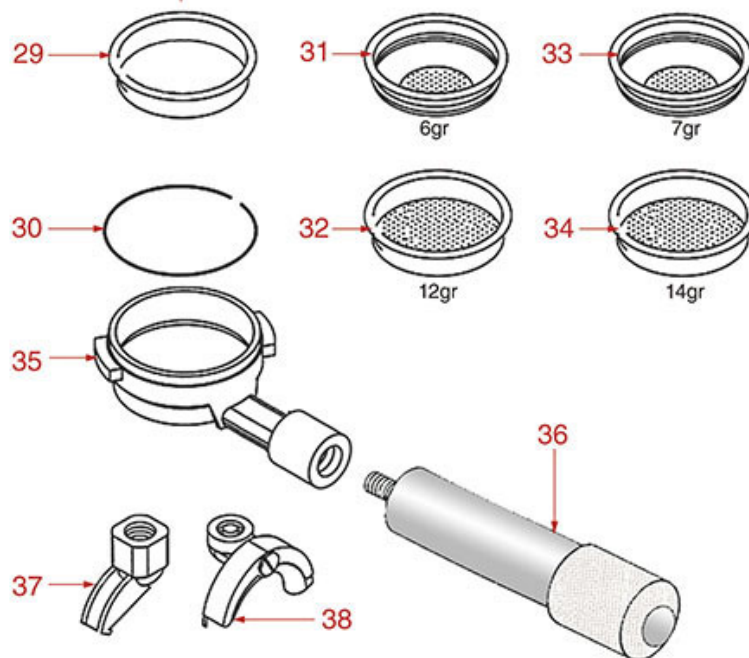

BREW GROUP OPTIMA-ISX

OPTIMA - ISXE - ISXV

ISX - ISXM