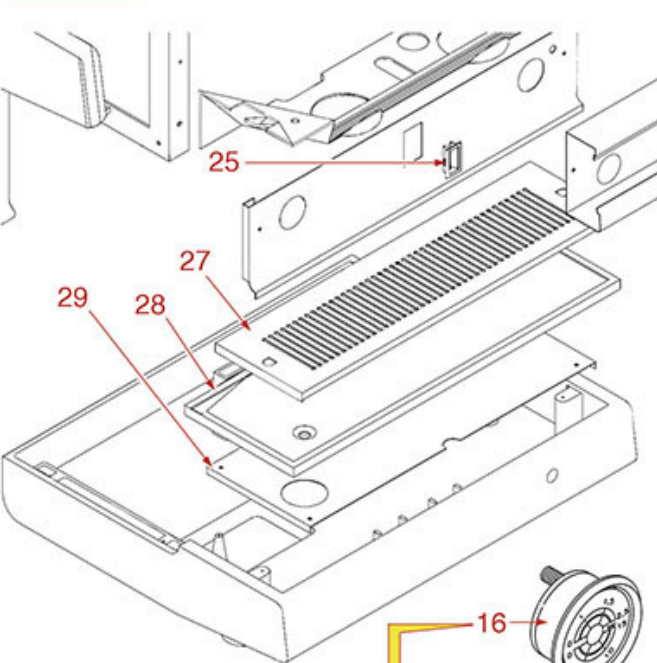

MISCELLANEOUS PREMIER-MASTER-PROGRAM-MAC

MASTER

MASTER

PREMIER

PREMIER - PREMIER MAXI
PROGRAM VIP - MASTER
MAC 2000 - MAC CUP
APPIA - AURELIA

MAC 2000 - MAC CUP - PROGRAM VIP