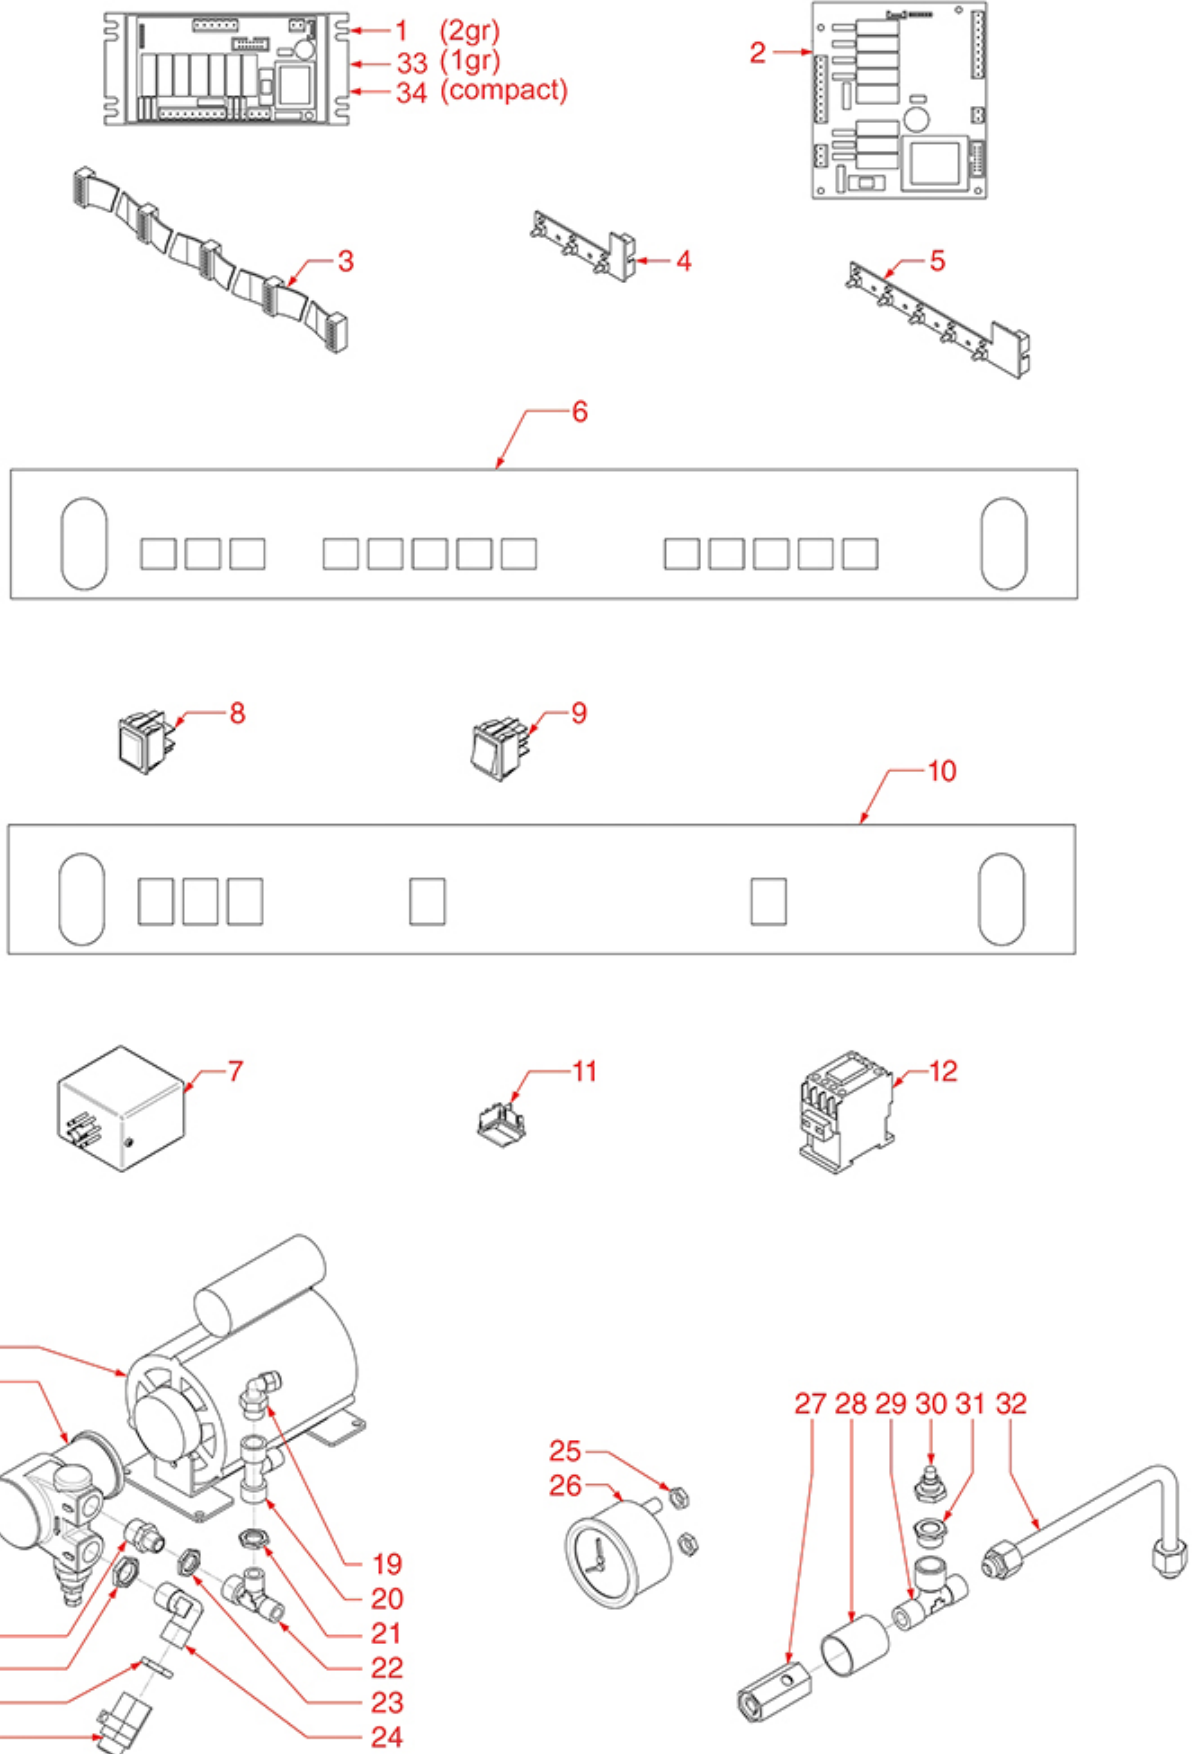

ELECTRICAL COMPONENTS AND MOTOR APPIA

APPIA

Positions without LF code no.: upon request

NUOVA SIMONELLI

Position	LF code no.	Description
1	5032628	DOSER CONTROL BOX 2 GROUPS "V"
2	5054990	3-GROUPS ELECTRONIC CIRCUIT BOARD CPU
3	5052176	CABLE FLAT 14 POLES 1250 mm
4	5032626	PUSH-BUTTON PANEL 3 BUTTONS SERVICES
5	5032627	PUSH-BUTTON PANEL 5 BUTTONS DELIVERY
6	5047809	CONTROL PANEL GRAY
7	1341305	LEVEL REGULATOR RL30/1E/2C/8 230/240V
8	3221013	INDICATOR LAMP RED 230V
9	3319019	BIPOLAR SWITCH RED 16A 250V
11	1319392	BLACK BIPOLAR SWITCH 10A 250V
12	3446561	CONTACTOR LOVATO BF0910A
13	1240065	MOTOR RPM WITH CLAMP 120W
14	1330001	ROTARY VANE PUMP ROTOFLOW \varnothing 3/8" NPT
15	1349112	FITTING \varnothing 1/4"M-3/8"M
18	3526704	BALL VALVE \varnothing 3/8"MF
19	3349317	ELBOW FITTING 1/4"M \varnothing 6/4 NICKEL
20	1349702	"T" FITTING \varnothing 1/4"F-1/4"F-1/4"M NICKEL-P
22	1349244	"T" FITTING \varnothing 1/4"M-1/4"M-1/4"F
24	1349706	L-FITTING \varnothing 3/8"M-3/8"M NICKEL-PLATED
25	1348035	NUT \varnothing 1/8"
26	1245503	BOILER-PUMP PRESSURE GAUGE \varnothing 60 mm
27	1523572	BOILER VALVE \varnothing 3/8"M - 1.8 bar CE/PED
29	1349240	"T" FITTING \varnothing 3/8"M-3/8"F-3/8"M
30	1523534	BOILER VALVE \varnothing 1/4"M
31	1349132	FITTING \varnothing 3/8"M-1/4"F
33	5029454	CPU CIRCUIT BOARD 1 GROUP
34	5053783	DOSING CONTROL BOX 2 GROUPS 230V