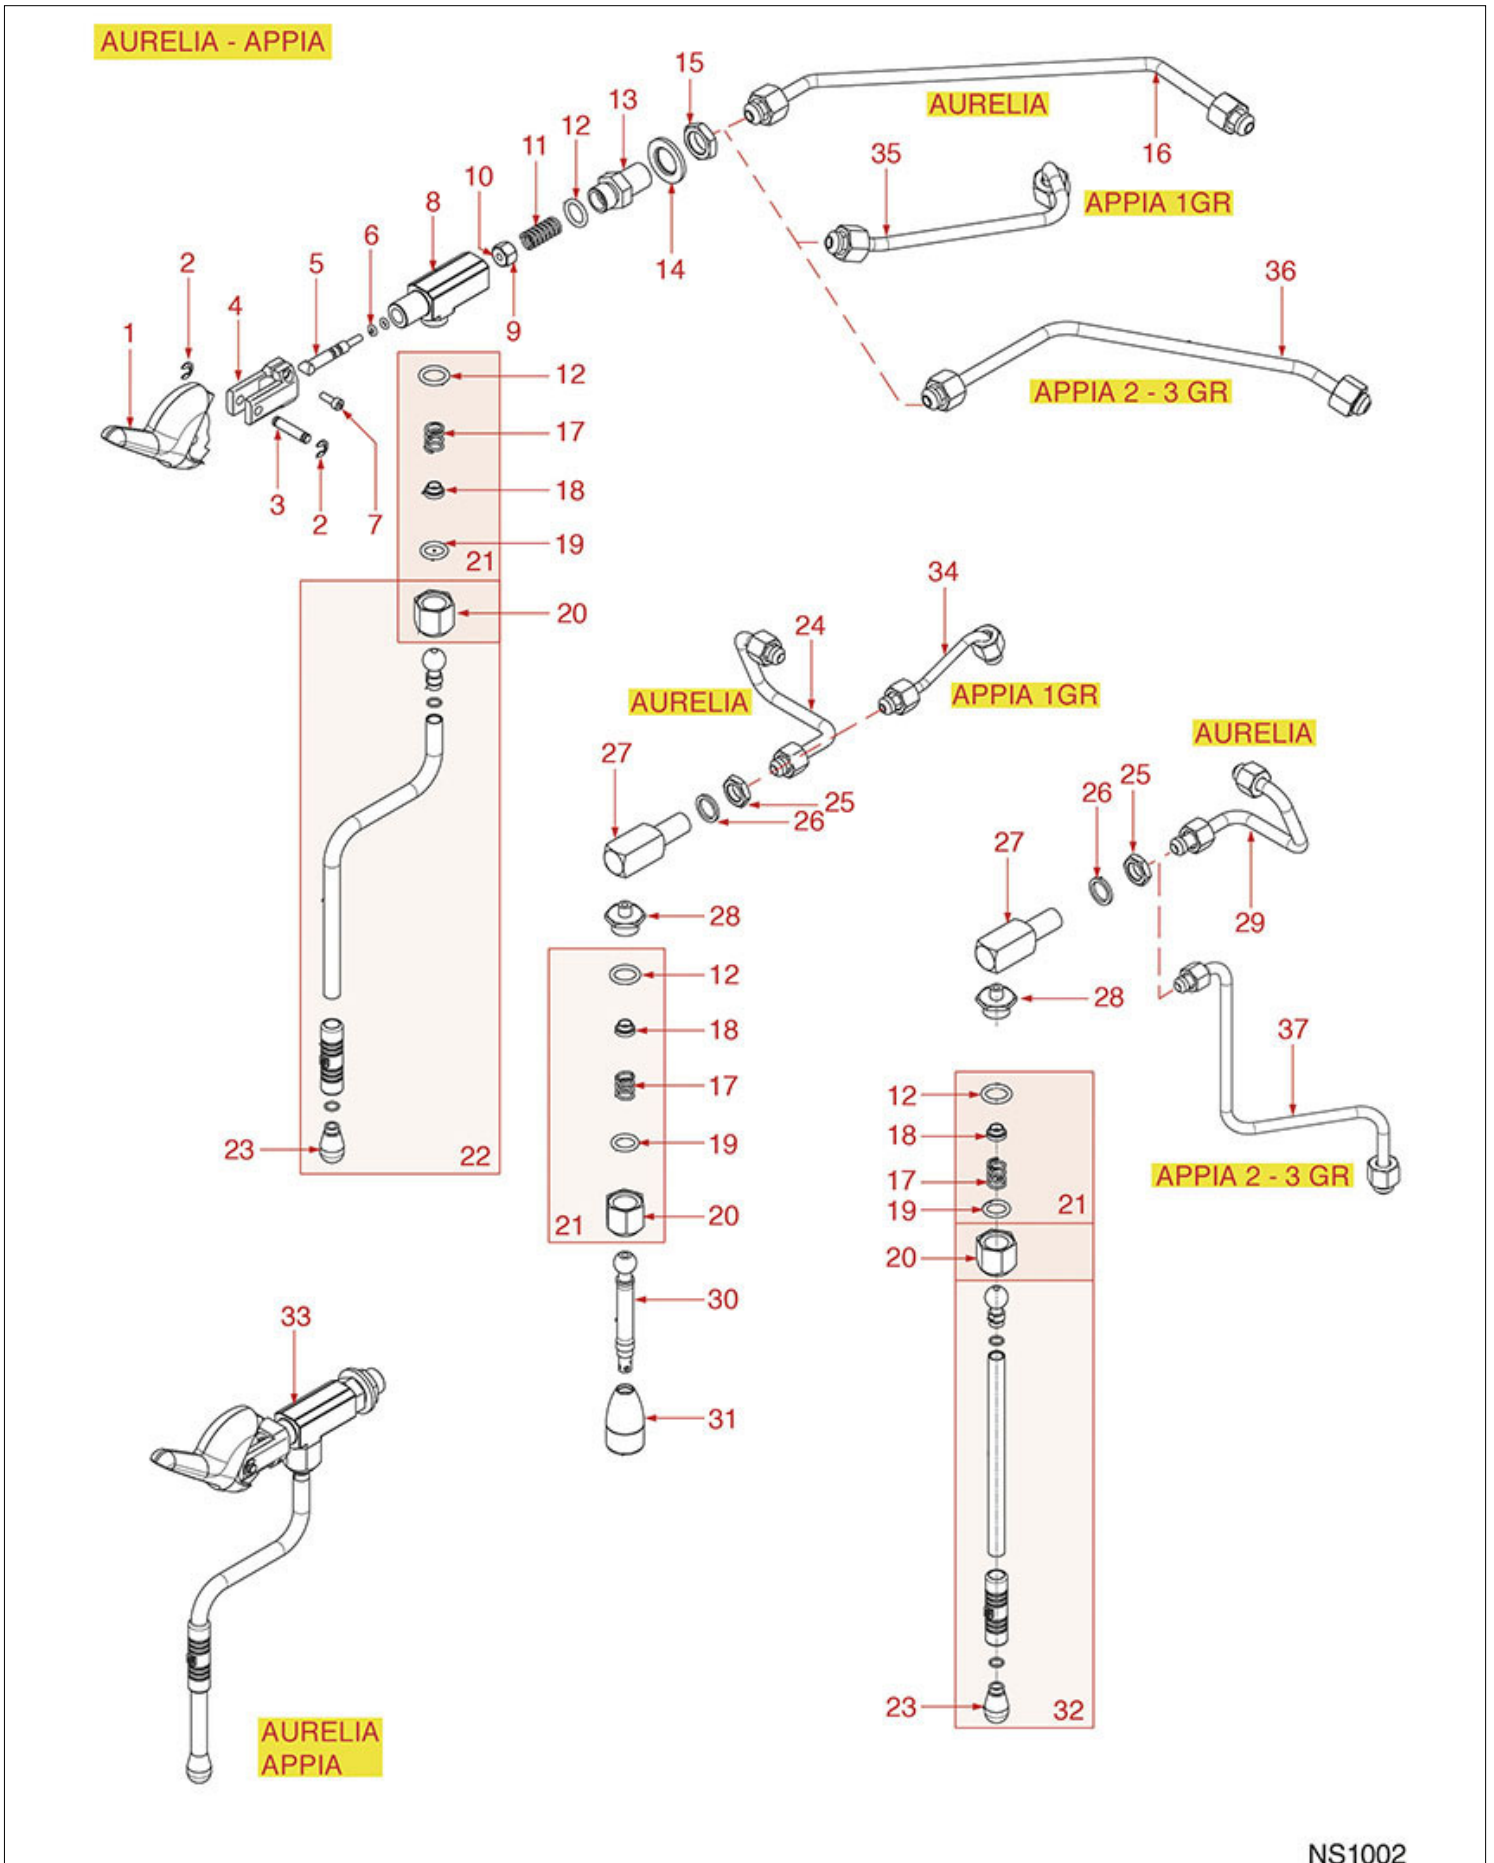

STEAM-WATER TAP AURELIA-APPIA

NUOVA SIMONELLI

Position	LF code no.	Description
1	1241025	WATER/STEAM TAP KNOB
2	1250023	RADIAL SEEGER RING $\varnothing$ 5 mm
3	1324069	STEAM TAP PIN
4	1348040	TAP FORK
5	1324073	TAP STAINLESS STEEL PIN
6	1186514	O-RING 02015 SILICON
7	1184006	LOW CYLINDER HEAD SCREW M4x12
8	1348038	TAP BODY
9	1321601	COMPLETE GASKET HOLDER FOR TAP
10	1186487	SILICONE FLAT GASKET $\varnothing$ 12x4.5x4 mm
11	1250531	SPRING $\varnothing$ 11.5x25 mm
12	3243086	O-RING 0117 EPDM
13	1349031	COUPLING 3/8" $\varnothing$ SPRING HOLDER
14	1186399	WASHER FLAT M16
15	1348036	NUT $\varnothing$ 3/8" WRENCH 21x6mm
17	1250019	SPRING $\varnothing$ 12x16.5 mm
18	1186988	STEAM TAP JOINT BUSHING
19	1186805	O-RING 0115 EPDM
21	1349516	NUT $\varnothing$ 3/8"F FOR WATER/STEAM PIPE
22	1449869	STEAM PIPE COMPLETE
23	1449065	NOZZLE FOR STEAM OUTLET /STAINLESS STEEL
30	1449032	COMPLETE WATER PIPE
31	1449036	NOZZLE FOR WATER
33	1348061	COMPLETE STEAM TAP RH-LH
33	1348261	TAP WATER/STEAM