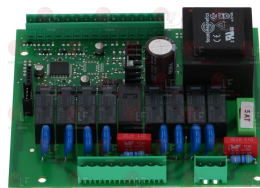

1390098 CPU ELECTRONIC CIRCUIT BOARD 2GR
dimensions 160x132 mm

NUOVA SIMONELLI 04900713

1390099 CPU ELECTRONIC CIRCUIT BOARD 3/4GR
dimensions 160x132 mm

NUOVA SIMONELLI 04900714

5049316 ELECTRONIC BOARD CPU 3-4 GROUPS
dimensions 117x133 mm