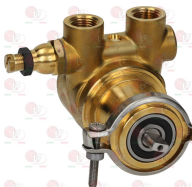

ELECTRICAL PARTS AND MOTOR AURELIA II

AURELIA II

NUOVA SIMONELLI

Position	LF code no.	Description
33	1319392	BLACK BIPOLAR SWITCH 10A 250V
35	3446561	CONTACTOR LOVATO BF0910A
36	1348035	NUT \varnothing 1/8"
39	3068016	CAPACITOR DUCATI ENERGIA 10 μ F
40	1240282	MOTOR CLAMP RPM 165W
41	1330001	ROTARY VANE PUMP ROTOFLOW \varnothing 3/8" NPT
41	1330002	ROTARY VANE PUMP ROTOFLOW \varnothing 3/8" NPT
43	1349706	L-FITTING \varnothing 3/8"M-3/8"M NICKEL-PLATED
45	3526704	BALL VALVE \varnothing 3/8"MF
46	1349112	FITTING \varnothing 1/4"M-3/8"M
47	1349244	"T" FITTING \varnothing 1/4"M-1/4"M-1/4"F
49	1349244	"T" FITTING \varnothing 1/4"M-1/4"M-1/4"F
50	1523572	BOILER VALVE \varnothing 3/8"M - 1.8 bar CE/PED
53	1349241	T-FITTING \varnothing 3/8"F-3/8"F-3/8"M
55	1523534	BOILER VALVE \varnothing 1/4"M
57	1349132	FITTING \varnothing 3/8"M-1/4"F

1168011 STAINLESS STEEL CLAMP FOR FLANGE PUMP

NUOVA SIMONELLI

Suitable for:

1330002 ROTARY VANE PUMP ROTOFLOW \varnothing 3/8" NPT

clamp connection
flowrate 200 L/h
equipped with balanced bypass
NSF - WRAS approved
PA204

NUOVA SIMONELLI 01300006

1168011 STAINLESS STEEL CLAMP FOR FLANGE PUMP

NUOVA SIMONELLI

1330101 ROTARY VANE PUMP ROTOFLOW \varnothing 3/8" NPT

flange connection
flowrate 100 L/h
with balanced by-pass
fitting \varnothing 3/8" conical NPT
N.S.F. approved
PUMP VERSION ECO-BRASS
BRASS CW510L LEAD \leq 0.2%

NUOVA SIMONELLI

1168011 STAINLESS STEEL CLAMP FOR FLANGE PUMP

NUOVA SIMONELLI

Suitable for:

1349100 PUMP CONNECTION \varnothing 3/8" CONIC-3/8" STRAIGH 3/8" CONICAL (NPT)-3/8" STRAIGHT

1349100 PUMP CONNECTION \varnothing 3/8" CONIC-3/8" STRAIGH 3/8" CONICAL (NPT)-3/8" STRAIGHT