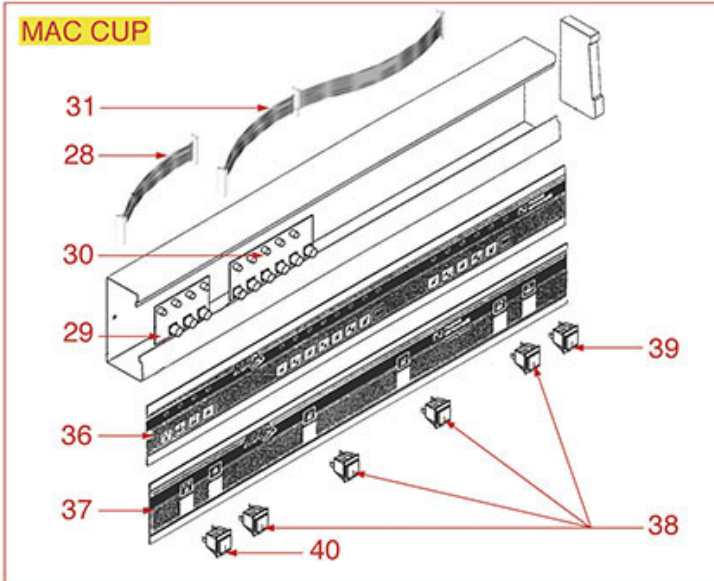

BOILER AND PUSH BUTTONS PROGRAM-MAC

NUOVA SIMONELLI

Position	LF code no.	Description
1	3341011	LEVEL PROBE $\varnothing$ 1/4"M-140 mm
2	1444535	CONTACT THERMOSTAT 135°C 16A 250V
3	1755078	HEATING ELEMENT 1800W 230V
3	1755142	HEATING ELEMENT 3000W 220/380V
3	1755143	HEATING ELEMENT 5000W 220V
3	1755666	HEATING ELEMENT 1500W 110V
4	1186409	FLAT PTFE GASKET $\varnothing$ 68x55x3 mm
4	1186638	FLAT CARBO GASKET $\varnothing$ 67x55x3 mm
5	1120101	3-WAY SOLENOID VALVE PARKER 115V 50/60Hz
5	1120102	3-WAY SOLENOID VALVE LUCIFER 115V 60Hz
5	1120330	3-WAY SOLENOID VALVE LUCIFER 240V 50Hz
5	1120335	3-WAY SOLENOID VALVE PARKER 230V 50/60Hz
6	1320531	PRESSURE SWITCH P302/6 3-POLES 30A
6	1320533	MEMBRANE KIT FOR PRESSURE SWITCH
6	1320541	PRESSURE SWITCH PARKER
7	1455068	VOLUMETRIC FLOW METER GICAR
10	1120153	2-WAY SOLENOID VALVE PARKER 110V 50/60Hz
10	1120354	2-WAY SOLENOID VALVE PARKER 230V 50/60Hz
11	1319045	SELECTOR SWITCH 0-1 POSITIONS 32A 600V
13	1527526	DRAIN TUB
14	1341305	LEVEL REGULATOR RL30/1E/2C/8 230/240V
22	1390101	CIRCUIT BOARD 6 BUTTONS
34	3319019	BIPOLAR SWITCH RED 16A 250V
35	3221013	INDICATOR LAMP RED 230V
38	3319420	BIPOLAR SWITCH RED 16A 250V
40	1221202	RED INDICATOR LAMP 250V
44	3319420	BIPOLAR SWITCH RED 16A 250V
45	1221202	RED INDICATOR LAMP 250V