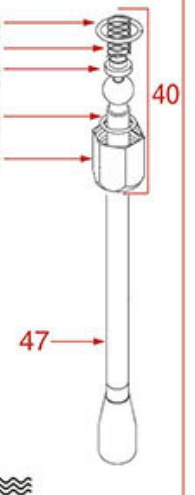

PREMIER MAXI