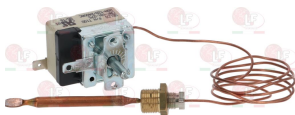

NUOVA SIMONELLI 40901001

Tools

1505002 EXTRACTOR FOR FILTER S.STEEL WITH HOLE