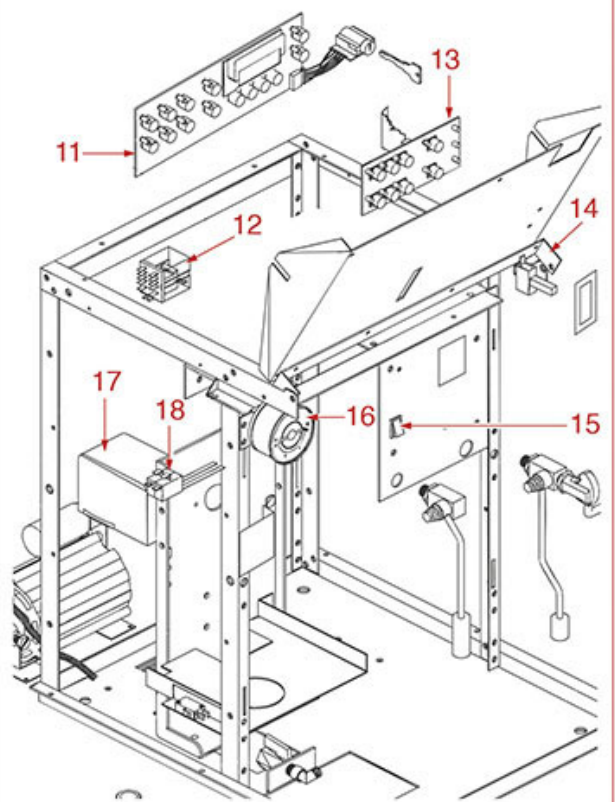

MISCELLANEOUS PREMIER-MASTER-PROGRAM-MAC

MASTER

MASTER

PREMIER

PREMIER - PREMIER MAXI
PROGRAM VIP - MASTER
MAC 2000 - MAC CUP
APPIA - AURELIA

MAC 2000 - MAC CUP - PROGRAM VIP