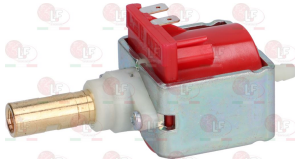

Suitable for:

1122735 VIBRATORY PUMP EX5 48W 230V 50Hz
fittings $\varnothing$ 1/8" - $\varnothing$ 6 mm
pressure max 15 bar
water temperature max 20°C
integrated diode (1N 4007P)
lead connector 6.3x0.8 mm

Suitable for:

1349652 90° FITTING $\varnothing$ 1/8 F