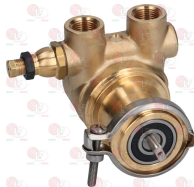

ELECTRICAL PARTS AND MOTOR AURELIA II

AURELIA II

NUOVA SIMONELLI

Position	LF code no.	Description
33	1319392	BLACK BIPOLAR SWITCH 10A 250V
35	3446561	CONTACTOR LOVATO BF0910A
36	1348035	NUT \varnothing 1/8"
39	3068016	CAPACITOR DUCATI ENERGIA 10 μ F
40	1240282	MOTOR CLAMP RPM 165W
41	1330001	ROTARY VANE PUMP ROTOFLOW \varnothing 3/8" NPT
41	1330002	ROTARY VANE PUMP ROTOFLOW \varnothing 3/8" NPT
43	1349706	L-FITTING \varnothing 3/8"M-3/8"M NICKEL-PLATED
45	3526704	BALL VALVE \varnothing 3/8"MF
46	1349112	FITTING \varnothing 1/4"M-3/8"M
47	1349244	"T" FITTING \varnothing 1/4"M-1/4"M-1/4"F
49	1349244	"T" FITTING \varnothing 1/4"M-1/4"M-1/4"F
50	1523572	BOILER VALVE \varnothing 3/8"M - 1.8 bar CE/PED
53	1349241	T-FITTING \varnothing 3/8"F-3/8"F-3/8"M
55	1523534	BOILER VALVE \varnothing 1/4"M
57	1349132	FITTING \varnothing 3/8"M-1/4"F

NUOVA SIMONELLI 01300004

1349103 FITTING \varnothing 3/8" M-3/8" M

NUOVA SIMONELLI 07300015

1168011 STAINLESS STEEL CLAMP FOR FLANGE PUMP

NUOVA SIMONELLI

1330001 ROTARY VANE PUMP ROTOFLOW \varnothing 3/8" NPT

clamp connection
flowrate 100 L/h
equipped with balanced bypass
connection \varnothing 3/8" conical NPT
NSF - WRAS approved

NUOVA SIMONELLI 01300005

1349100 PUMP CONNECTION \varnothing 3/8" CONIC-3/8" STRAIGH 3/8" CONICAL (NPT)-3/8" STRAIGHT