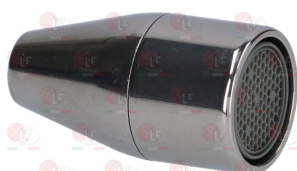

NUOVA SIMONELLI 98007009

1449868 COMPLETE S/STEEL WATER PIPE \varnothing 10 mm

NUOVA SIMONELLI 75006019

NUOVA SIMONELLI 80007005

1449065 NOZZLE FOR STEAM OUTLET /STAINLESS STEEL

NUOVA SIMONELLI 75006038

1449036 NOZZLE FOR WATER