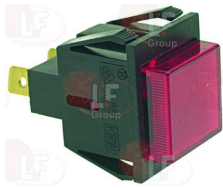

NUOVA SIMONELLI 04200031

1221004 RED PILOT LIGHT 230V