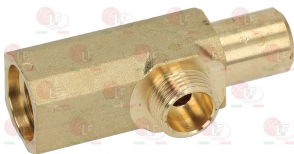

NUOVA SIMONELLI 07300354

1348040 TAP FORK