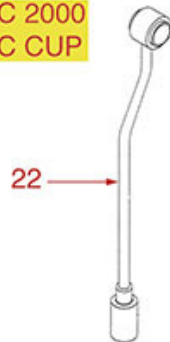

MAC 2000
MAC CUP