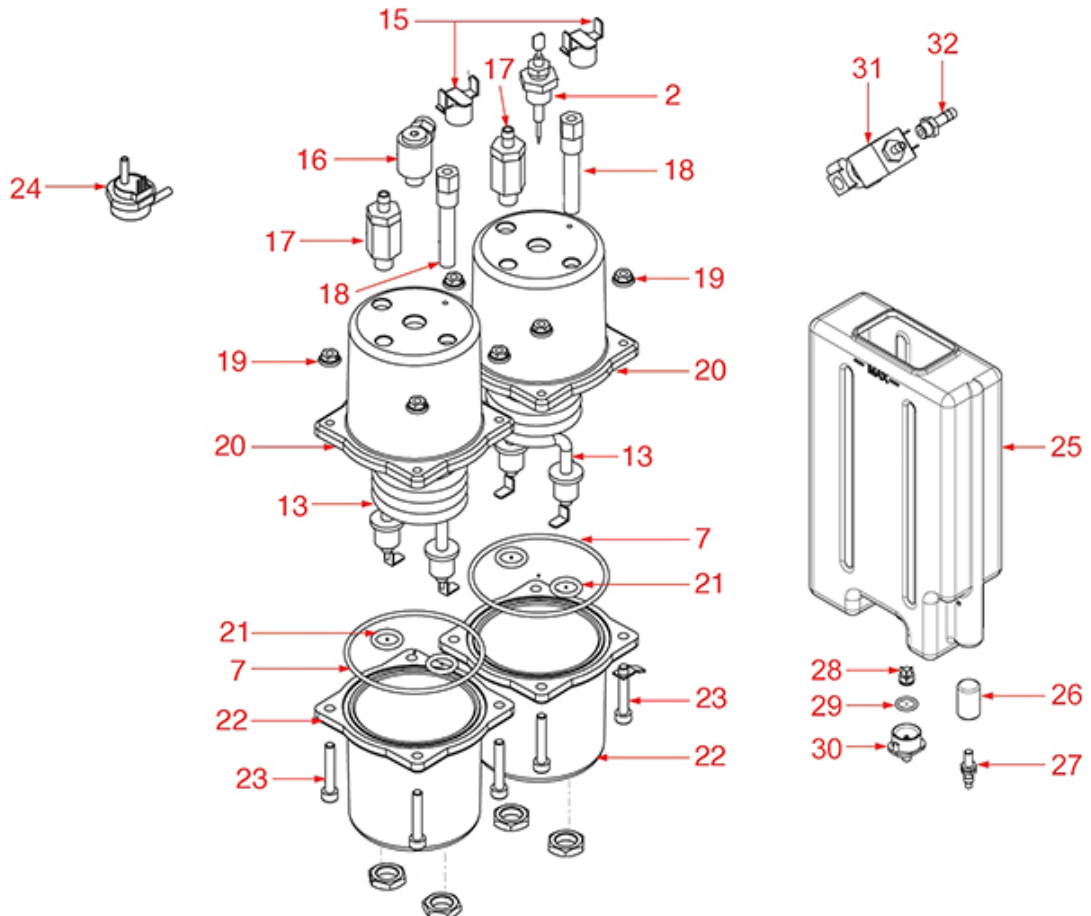

BOILER JAZZ-MICROBAR

JAZZ

MICROBAR