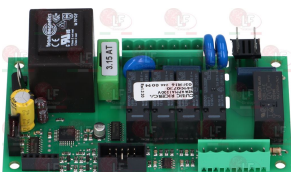

NUOVA SIMONELLI 04900715

Suitable for:

Suitable for:

5053783 DOSING CONTROL BOX 2 GROUPS 230V

NUOVA SIMONELLI 04900740

Electronic printed-circuit boards

5029454 CPU CIRCUIT BOARD 1 GROUP
size 120x66 mm

NUOVA SIMONELLI 04900730