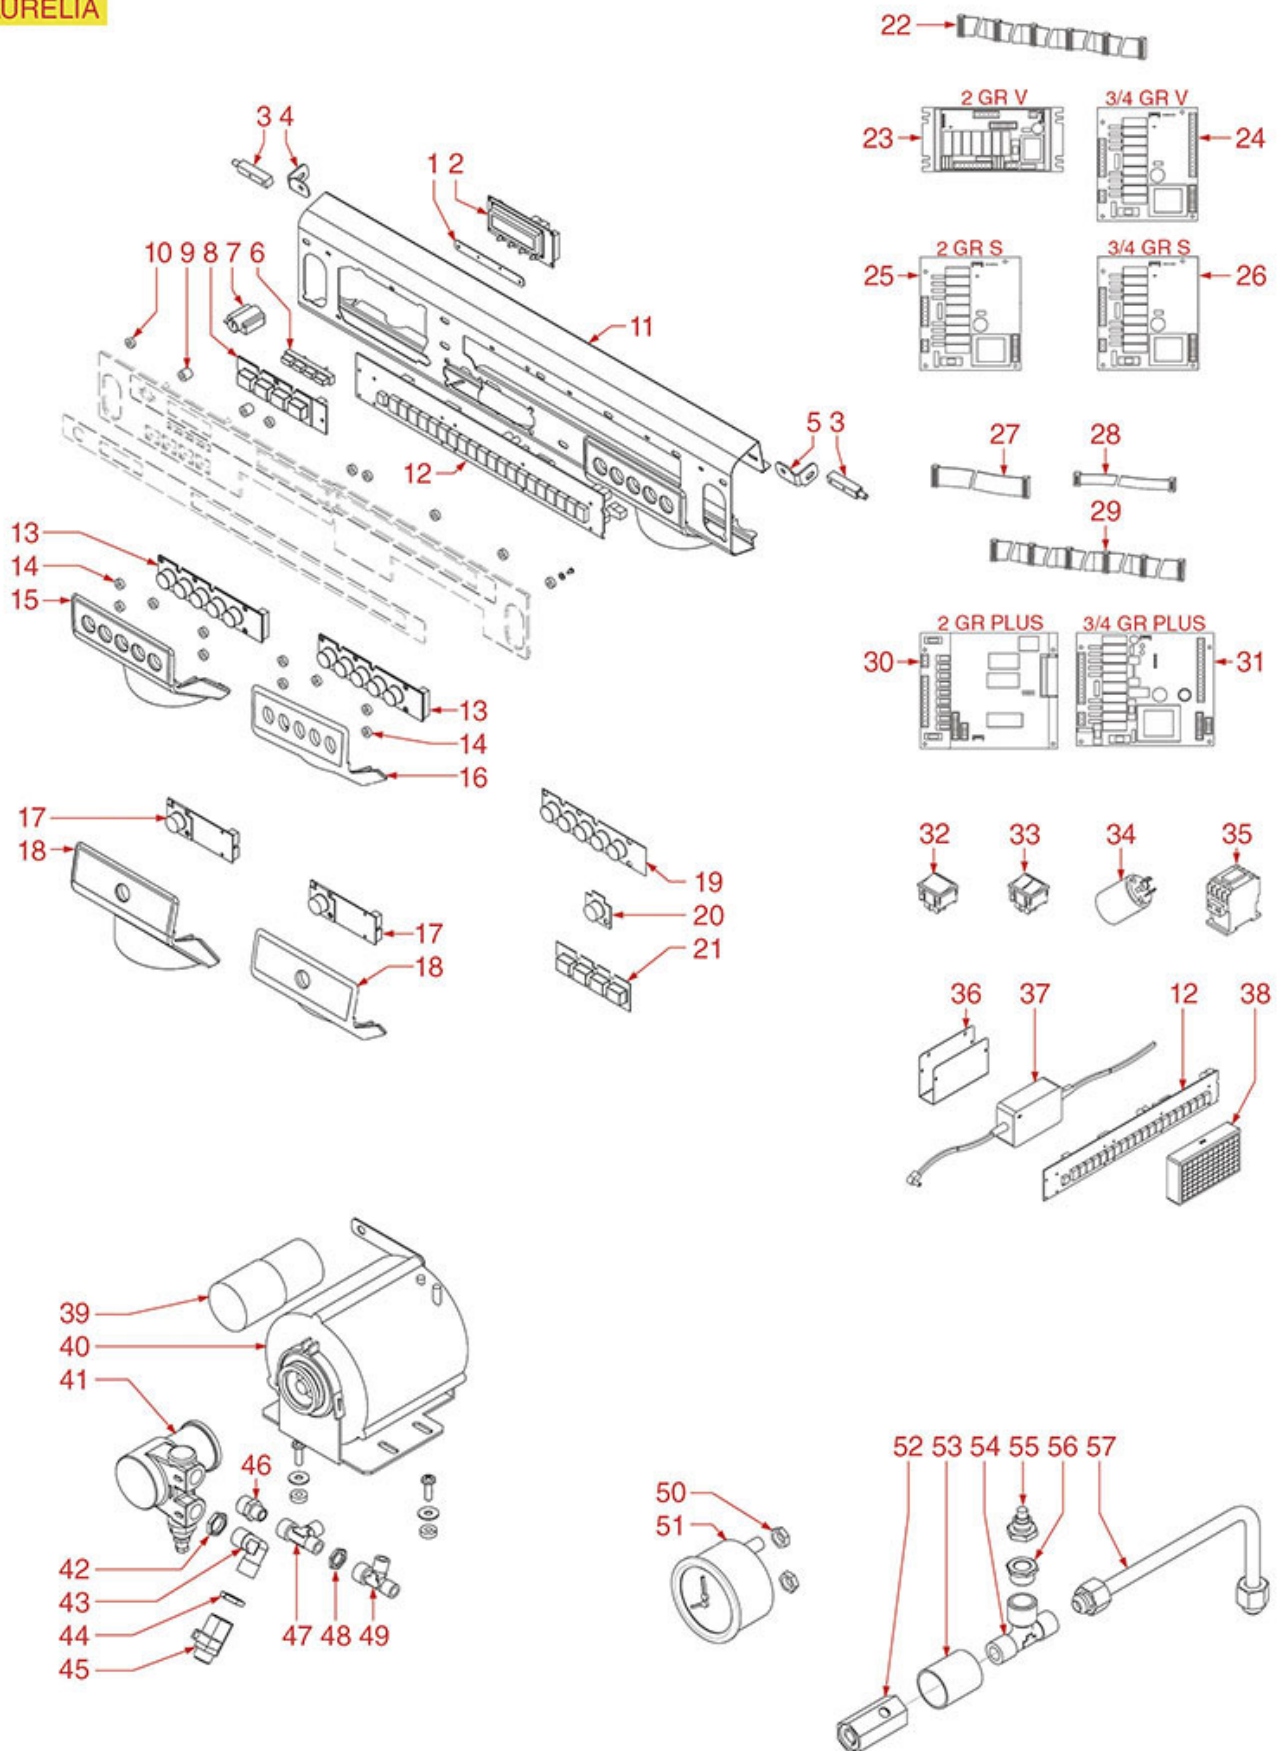

ELECTRICAL COMPONENTS AND MOTOR AURELIA

AURELIA

NS4102

Positions without LF code no.: upon request

NUOVA SIMONELLI

Position	LF code no.	Description
13	5031554	PUSH-BUTTON PANEL 5 BUTTONS
19	5041947	PUSH-BUTTON PANEL 5 BUTTONS
20	5048198	BUTTON FOR PUSH-BUTTON PANEL
23	5054991	DOSER CONTROL BOX 2 GROUPS "V"
24	5049316	ELECTRONIC BOARD CPU 3-4 GROUPS
31	1390099	CPU ELECTRONIC CIRCUIT BOARD 3/4GR
32	1319392	BLACK BIPOLAR SWITCH 10A 250V
35	3446561	CONTACTOR LOVATO BF0910A
39	3068016	CAPACITOR DUCATI ENERGIA 10μF
40	1240282	MOTOR CLAMP RPM 165W
41	1330001	ROTARY VANE PUMP ROTOFLOW $\varnothing$ 3/8" NPT
41	1330002	ROTARY VANE PUMP ROTOFLOW $\varnothing$ 3/8" NPT
43	1349706	L-FITTING $\varnothing$ 3/8"M-3/8"M NICKEL-PLATED
45	3526704	BALL VALVE $\varnothing$ 3/8"MF
46	1349112	FITTING $\varnothing$ 1/4"M-3/8"M
47	1349244	"T" FITTING $\varnothing$ 1/4"M-1/4"M-1/4"F
49	1349244	"T" FITTING $\varnothing$ 1/4"M-1/4"M-1/4"F
50	1348035	NUT $\varnothing$ 1/8"
51	1245503	BOILER-PUMP PRESSURE GAUGE $\varnothing$ 60 mm
52	1523572	BOILER VALVE $\varnothing$ 3/8"M - 1.8 bar CE/PED
54	1349240	"T" FITTING $\varnothing$ 3/8"M-3/8"F-3/8"M
55	1523534	BOILER VALVE $\varnothing$ 1/4"M
56	1349132	FITTING $\varnothing$ 3/8"M-1/4"F