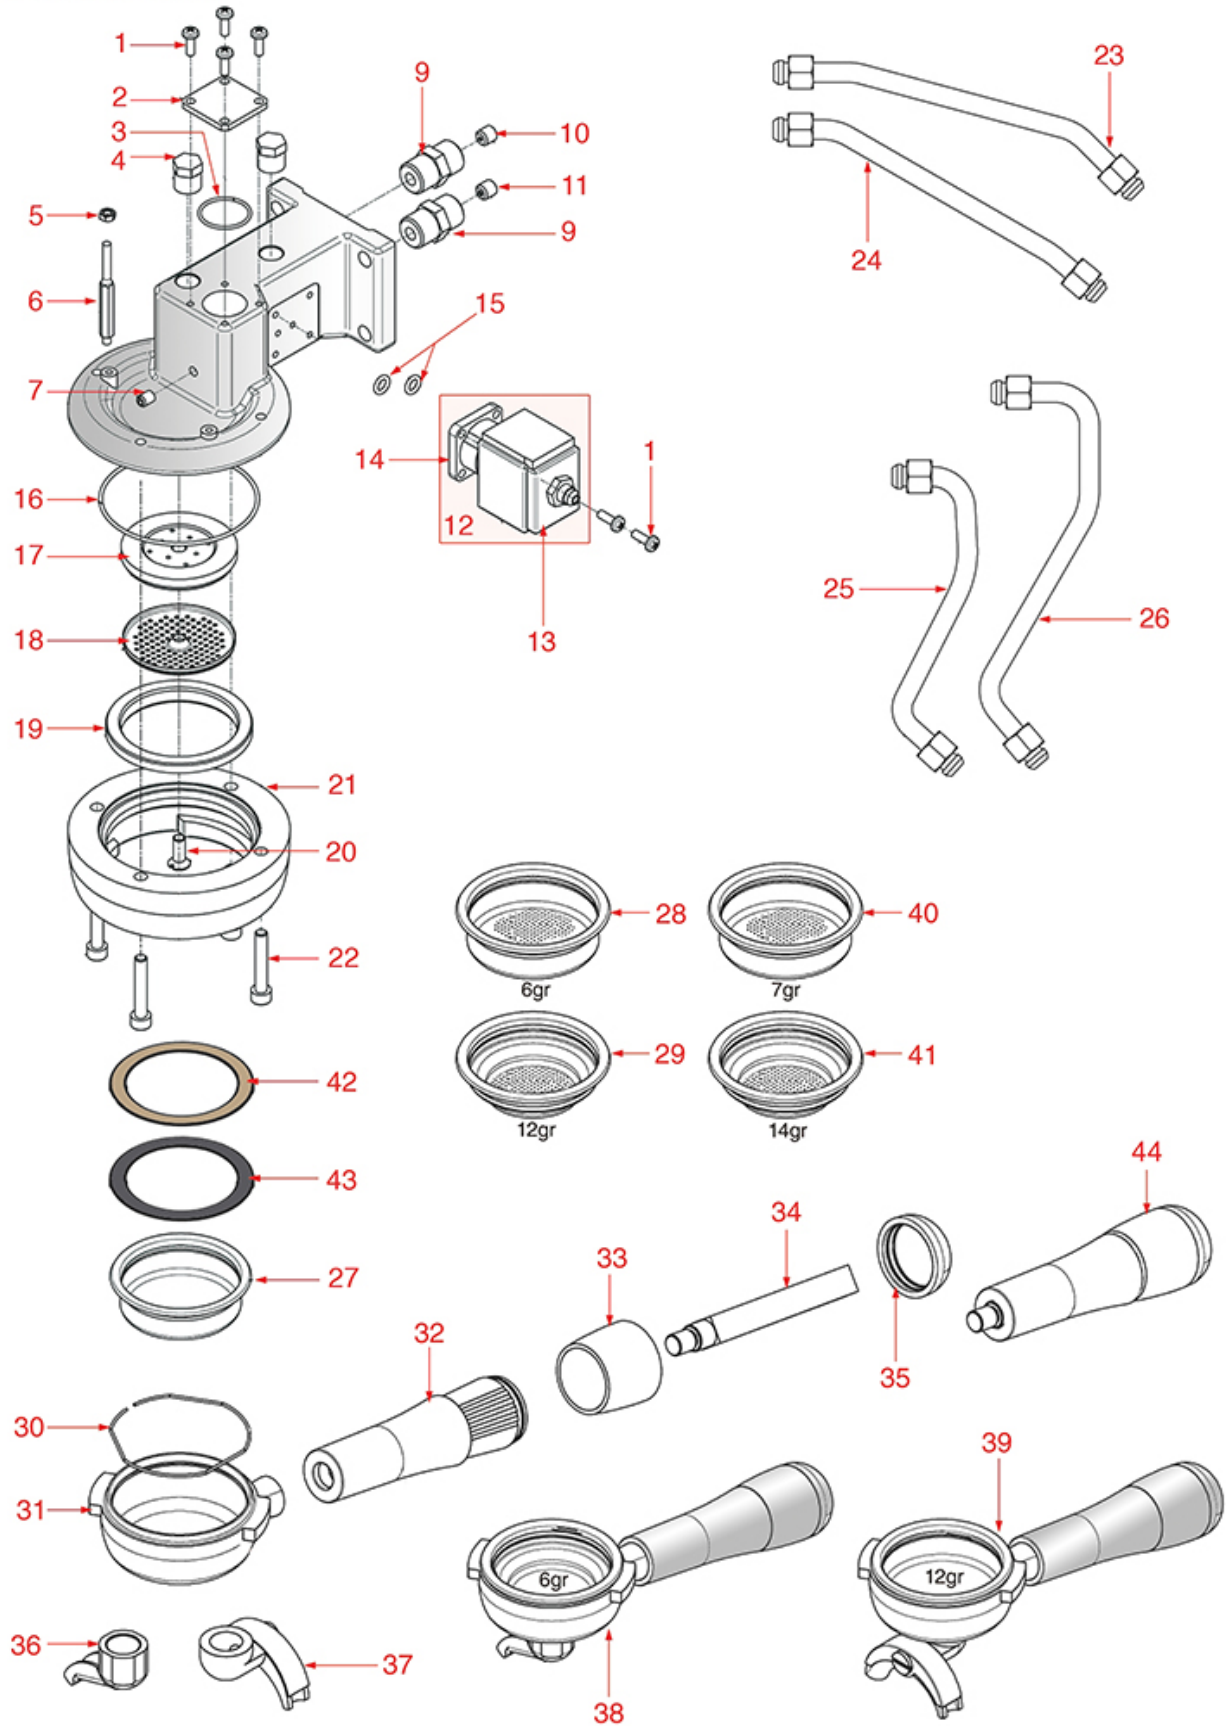

Rel. 2017-08231525

BREW GROUP AURELIA/AURELIA II

AURELIA-AURELIA II

NUOVA SIMONELLI

Position	LF code no.	Description
1	1184006	LOW CYLINDER HEAD SCREW M4x12
2	1018507	FITTING CAP
3	1186401	O-RING 02093 EPDM
4	1439020	CAP \varnothing 1/4" M FOR BREW GROUP
9	1349032	COUPLING 3/8" M-3/8" M INSIDE M8
12	1120101	3-WAY SOLENOID VALVE PARKER 115V 50/60Hz
12	1120102	3-WAY SOLENOID VALVE LUCIFER 115V 60Hz
12	1120330	3-WAY SOLENOID VALVE LUCIFER 240V 50Hz
12	1120335	3-WAY SOLENOID VALVE PARKER 230V 50/60Hz
13	1120332	COIL LUCIFER/PARKER 220/240V 9W 50Hz
13	3120032	COIL PARKER ZB09 9W 220/240V 50/60Hz
14	1120334	3-WAY MECHANICAL COMPONENT LUCIFER
14	1120339	3-WAY MECHANICAL COMPONENT PARKER
15	1186610	RED SILICONE O-RING R5 GASKET
15	1186611	O-RING 02025 RED SILICONE
15	1186612	O-RING 02025 VITON
16	1186397	O RING GASKET OR 02300 EPDM
17	1326001	SHOWER HOLDER SPRAYER
18	1081026	SHOWER \varnothing 56.5 mm
18	1081098	SHOWER SCREEN \varnothing 57.5 mm
19	1186402	FILTER HOLDER GASKET \varnothing 71x56x9 mm
19	1186701	FILTER HOLDER GASKET \varnothing 71x56x9 mm
20	1528016	COUNTERSUNK FLAT HEAD SCREWS M6x16
21	1802001	FILTER-HOLDER COUPLING BELL
27	1160339	BLIND FILTER \varnothing 70x17 mm
28	1160070	1 CUP FILTER 6 gr
29	1160071	2 CUPS FILTER 12 gr
30	1250101	FILTER BLOCKING SPRING \varnothing 1,00 mm INOX
31	1165012	FILTER HOLDER SIMONELLI
32	1241027	FILTER HOLDER KNOB
33	1241026	RUBBER F. FILTER HOLDER HANDLE
34	1241031	STAIN.STEEL PIN F. FILTER HOLDER HANDLE
35	1241032	FILTER HOLDER KNOB CAP
36	1022501	SINGLE SPOUT \varnothing 3/8"
37	1022502	DOUBLE SPOUT \varnothing 3/8"
38	1165045	1 CUP FILTER HOLDER ASSEMBLY SIMONELLI
39	1165055	2 CUPS FILTER HOLDER ASSEMBLY SIMONELLI
40	1160072	1 CUP FILTER 7 gr
41	1160053	2 CUPS FILTER 14 gr
42	1190001	PAPER SHIM \varnothing 73x59x0.8 mm
43	1190002	RUBBER SHIM \varnothing 73x59x1 mm EPDM
44	5035724	KNOB FILTER HOLDER M10 COMPLETE