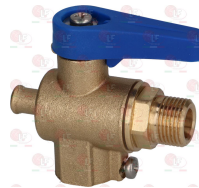

3010015 **PLASTIC TAP HANDLE**
for DVA models

3010300 **SALT FOR WATER SOFTNER IN TABLETS 25 Kg**
FOR WATER SOFTENING SYSTEMS

NUOVA SIMONELLI

3010011 **WATER INLET TAP \varnothing 3/8"**
for DVA models

Suitable for: