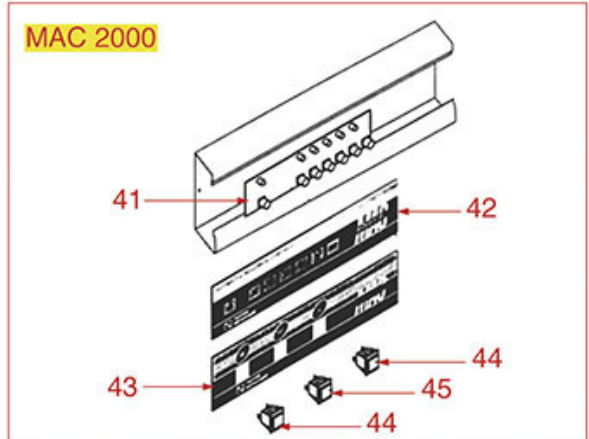

BOILER AND PUSH BUTTONS PROGRAM-MAC

NUOVA SIMONELLI

Position	LF code no.	Description
1	3341011	LEVEL PROBE $\varnothing$ 1/4"M-140 mm
2	1444535	CONTACT THERMOSTAT 135°C 16A 250V
3	1755078	HEATING ELEMENT 1800W 230V
3	1755142	HEATING ELEMENT 3000W 220/380V
3	1755143	HEATING ELEMENT 5000W 220V
3	1755666	HEATING ELEMENT 1500W 110V
4	1186409	FLAT PTFE GASKET $\varnothing$ 68x55x3 mm
4	1186638	FLAT CARBO GASKET $\varnothing$ 67x55x3 mm
5	1120101	3-WAY SOLENOID VALVE PARKER 115V 50/60Hz
5	1120102	3-WAY SOLENOID VALVE LUCIFER 115V 60Hz
5	1120330	3-WAY SOLENOID VALVE LUCIFER 240V 50Hz
5	1120335	3-WAY SOLENOID VALVE PARKER 230V 50/60Hz
6	1320531	PRESSURE SWITCH P302/6 3-POLES 30A
6	1320533	MEMBRANE KIT FOR PRESSURE SWITCH
6	1320541	PRESSURE SWITCH PARKER
7	1455068	VOLUMETRIC FLOW METER GICAR
10	1120153	2-WAY SOLENOID VALVE PARKER 110V 50/60Hz
10	1120354	2-WAY SOLENOID VALVE PARKER 230V 50/60Hz
11	1319045	SELECTOR SWITCH 0-1 POSITIONS 32A 600V
13	1527526	DRAIN TUB
14	1341305	LEVEL REGULATOR RL30/1E/2C/8 230/240V
22	1390101	CIRCUIT BOARD 6 BUTTONS
34	3319019	BIPOLAR SWITCH RED 16A 250V
35	3221013	INDICATOR LAMP RED 230V
38	3319420	BIPOLAR SWITCH RED 16A 250V
40	1221202	RED INDICATOR LAMP 250V
44	3319420	BIPOLAR SWITCH RED 16A 250V
45	1221202	RED INDICATOR LAMP 250V