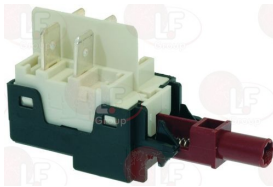

3319501 PUSH-BUTTON PROTECTION CAP
external dimensions 29x36 mm
for switches with mounting hole 22x30 mm

1319092 BIPOLAR SWITCH 16A 250V

NUOVA SIMONELLI 04200051

1319392 BLACK BIPOLAR SWITCH 10A 250V
mounting hole 22x20 mm
silk-screen printing "0-1"