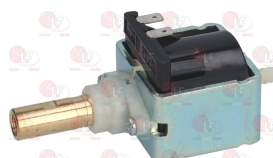

NUOVA SIMONELLI 04800006