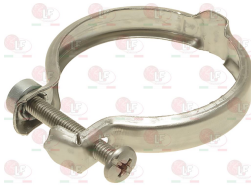

1168011 STAINLESS STEEL CLAMP FOR FLANGE PUMP