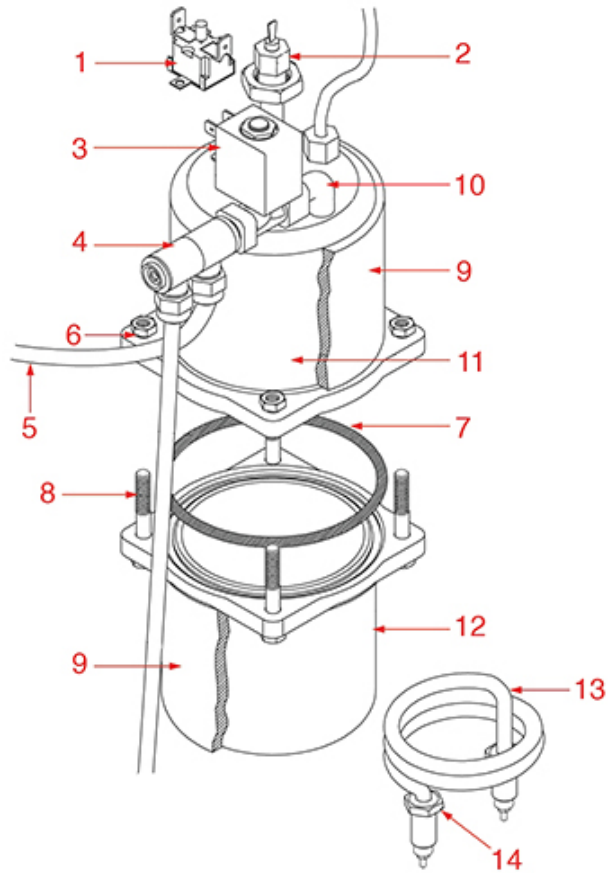

BOILER JAZZ-MICROBAR

JAZZ