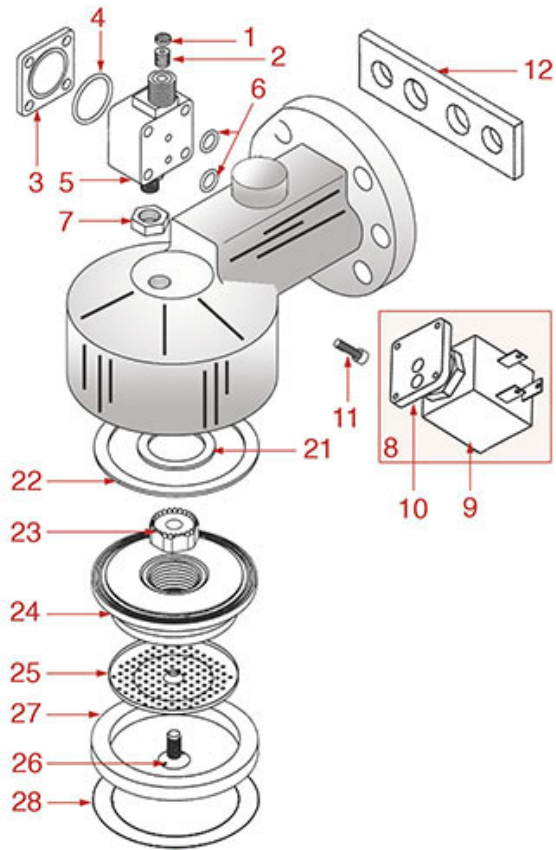

BREW GROUP OPTIMA-ISX

OPTIMA - ISXE - ISXV

ISX - ISXM

NUOVA SIMONELLI

Position	LF code no.	Description
1	1160566	STAINLESS STEEL WATER FILTER \varnothing 8 mm
2	1501574	JET M6x6 LOCK \varnothing 0.8 mm
3	1018507	FITTING CAP
4	1186401	O-RING 02093 EPDM
6	1186610	RED SILICONE O-RING R5 GASKET
6	1186611	O-RING 02025 RED SILICONE
6	1186612	O-RING 02025 VITON
7	1348035	NUT \varnothing 1/8"
8	1120101	3-WAY SOLENOID VALVE PARKER 115V 50/60Hz
8	1120102	3-WAY SOLENOID VALVE LUCIFER 115V 60Hz
8	1120330	3-WAY SOLENOID VALVE LUCIFER 240V 50Hz
8	1120335	3-WAY SOLENOID VALVE PARKER 230V 50/60Hz
9	1120332	COIL LUCIFER/PARKER 220/240V 9W 50Hz
9	3120032	COIL PARKER ZB09 9W 220/240V 50/60Hz
10	1120334	3-WAY MECHANICAL COMPONENT LUCIFER
10	1120339	3-WAY MECHANICAL COMPONENT PARKER
11	1184006	LOW CYLINDER HEAD SCREW M4x12
12	1186546	COFFEE GROUP GASKET 100x30x3 mm
13	1250531	SPRING \varnothing 11.5x25 mm
17	1186171	ROUND COPPER GASKET \varnothing 22x16.5x2.2 mm
18	3243009	O-RING GASKET 0106 EPDM
21	1186547	FLAT CARBO GASKET \varnothing 32x24x1.5 mm
22	1186548	FLAT CARBO GASKET \varnothing 73x61.1x1.5 mm
23	1501576	BREW GROUP SPRAY NOZZLE
24	1326036	SHOWER HOLDER SPRAYER
25	1081026	SHOWER \varnothing 56.5 mm
26	1528016	COUNTERSUNK FLAT HEAD SCREWS M6x16
27	1186836	FILTER HOLDER GASKET \varnothing 72x58x4.5 mm
27	1186837	FILTER HOLDER GASKET \varnothing 72x58x7 mm
27	1186838	FILTER HOLDER GASKET \varnothing 72x58x7 mm
27	1486008	GASKET FOR FILTER HOLDER \varnothing 72x58x7 mm
28	1190051	PAPER SEAL \varnothing 70x57x0.8 mm
29	1160339	BLIND FILTER \varnothing 70x17 mm
30	1250101	FILTER BLOCKING SPRING \varnothing 1,00 mm INOX
31	1160070	1 CUP FILTER 6 gr
32	1160071	2 CUPS FILTER 12 gr
33	1160072	1 CUP FILTER 7 gr
34	1160053	2 CUPS FILTER 14 gr
35	1165012	FILTER HOLDER SIMONELLI
36	1241505	KNOB FILTER HOLDER M10
37	1022501	SINGLE SPOUT \varnothing 3/8"
37	1022503	STRAIGHT SINGLE SPOUT \varnothing 3/8"
38	1022502	DOUBLE SPOUT \varnothing 3/8"