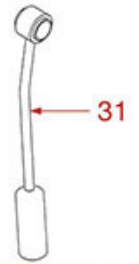

PREMIER
PREMIER MAXI