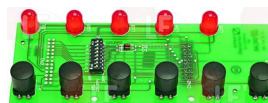

NUOVA SIMONELLI 04900112

5032626 PUSH-BUTTON PANEL 3 BUTTONS SERVICES