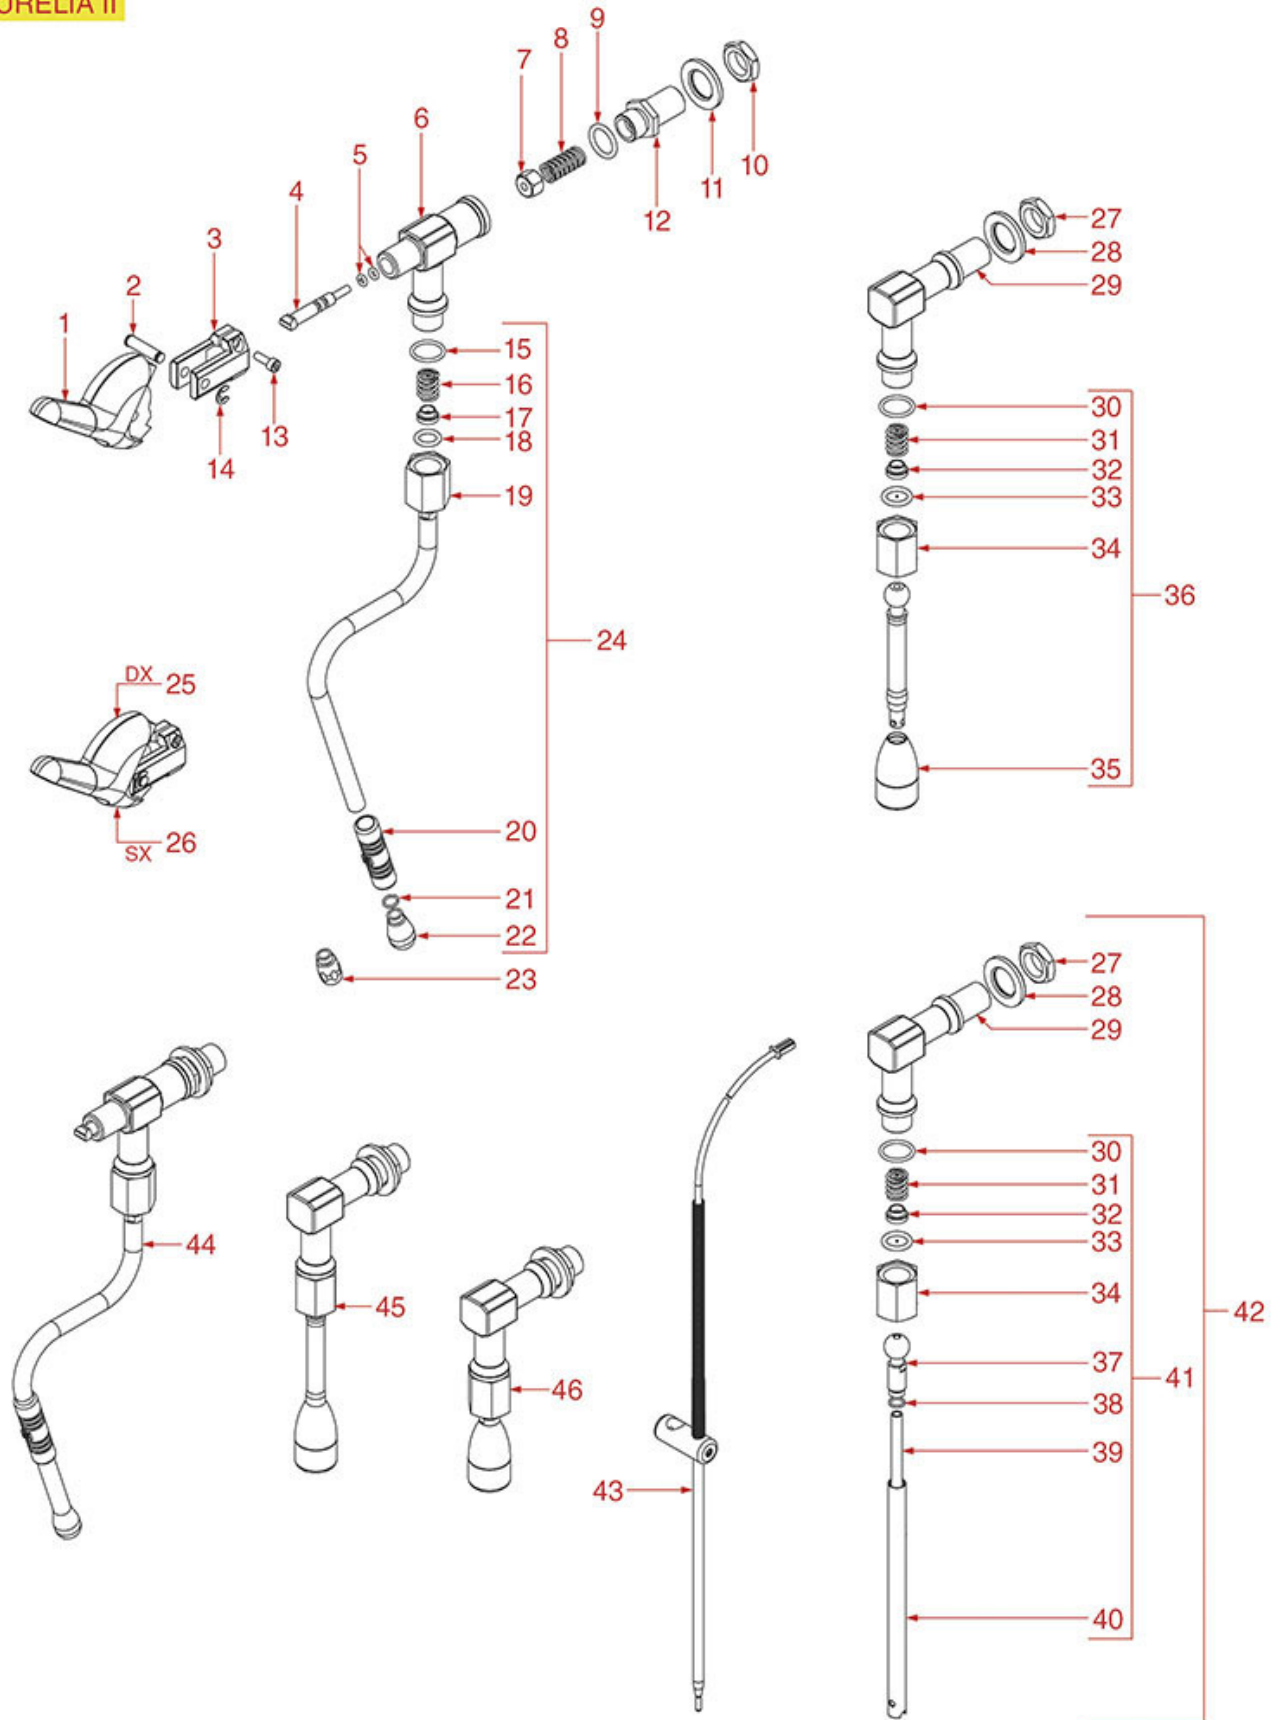

STEAM-WATER TAP AURELIA II

AURELIA II

NUOVA SIMONELLI

Position	LF code no.	Description
1	1241025	WATER/STEAM TAP KNOB
2	1324069	STEAM TAP PIN
3	1348040	TAP FORK
4	1324073	TAP STAINLESS STEEL PIN
5	1186514	O-RING 02015 SILICON
7	1321601	COMPLETE GASKET HOLDER FOR TAP
8	1250531	SPRING $\varnothing$ 11.5x25 mm
9	3243086	O-RING 0117 EPDM
10	1348036	NUT $\varnothing$ 3/8" WRENCH 21x6mm
11	1186399	WASHER FLAT M16
12	1349031	COUPLING 3/8" $\varnothing$ SPRING HOLDER
13	1184006	LOW CYLINDER HEAD SCREW M4x12
14	1250023	RADIAL SEEGER RING $\varnothing$ 5 mm
15	1186165	O-RING GASKET M 0160-20 EPDM
16	1250019	SPRING $\varnothing$ 12x16.5 mm
17	1186988	STEAM TAP JOINT BUSHING
18	1786260	GASKET ORM 0102-25 PTFE
20	5030025	BURN PREVENTING RUBBERP.F/PIPE $\varnothing$ 10 mm
21	5034069	GASKET ORM 0059-12 EPDM
22	1449065	NOZZLE FOR STEAM OUTLET /STAINLESS STEEL
23	5051782	ST.STEEL STEAM NOZZLE 8.5 mm $\varnothing$ 1.2 mm
24	1549027	COMPLETE STAIN.STEEL STEAM PIPE $\varnothing$ 10 mm
27	1348036	NUT $\varnothing$ 3/8" WRENCH 21x6mm
28	1186399	WASHER FLAT M16
30	1186165	O-RING GASKET M 0160-20 EPDM
31	1250019	SPRING $\varnothing$ 12x16.5 mm
32	1186988	STEAM TAP JOINT BUSHING
33	1186805	O-RING 0115 EPDM
35	1449036	NOZZLE FOR WATER
36	1449032	COMPLETE WATER PIPE
36	1549004	COMPLETE WATER PIPE
38	5034069	GASKET ORM 0059-12 EPDM