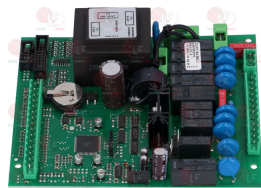

NUOVA SIMONELLI 04900714

5049316 ELECTRONIC BOARD CPU 3-4 GROUPS
dimensions 117x133 mm