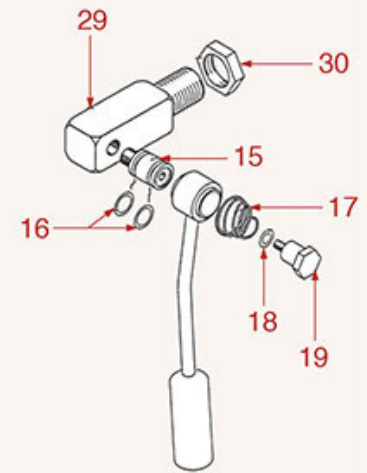

STEAM-WATER TAP PREMIER-MAC

- 24 PREMIER SX
- 25 PREMIER DX
- 26 PREMIER
- 27 MAC 2000 - MAC CUP SX
- 28 MAC 2000 - MAC CUP