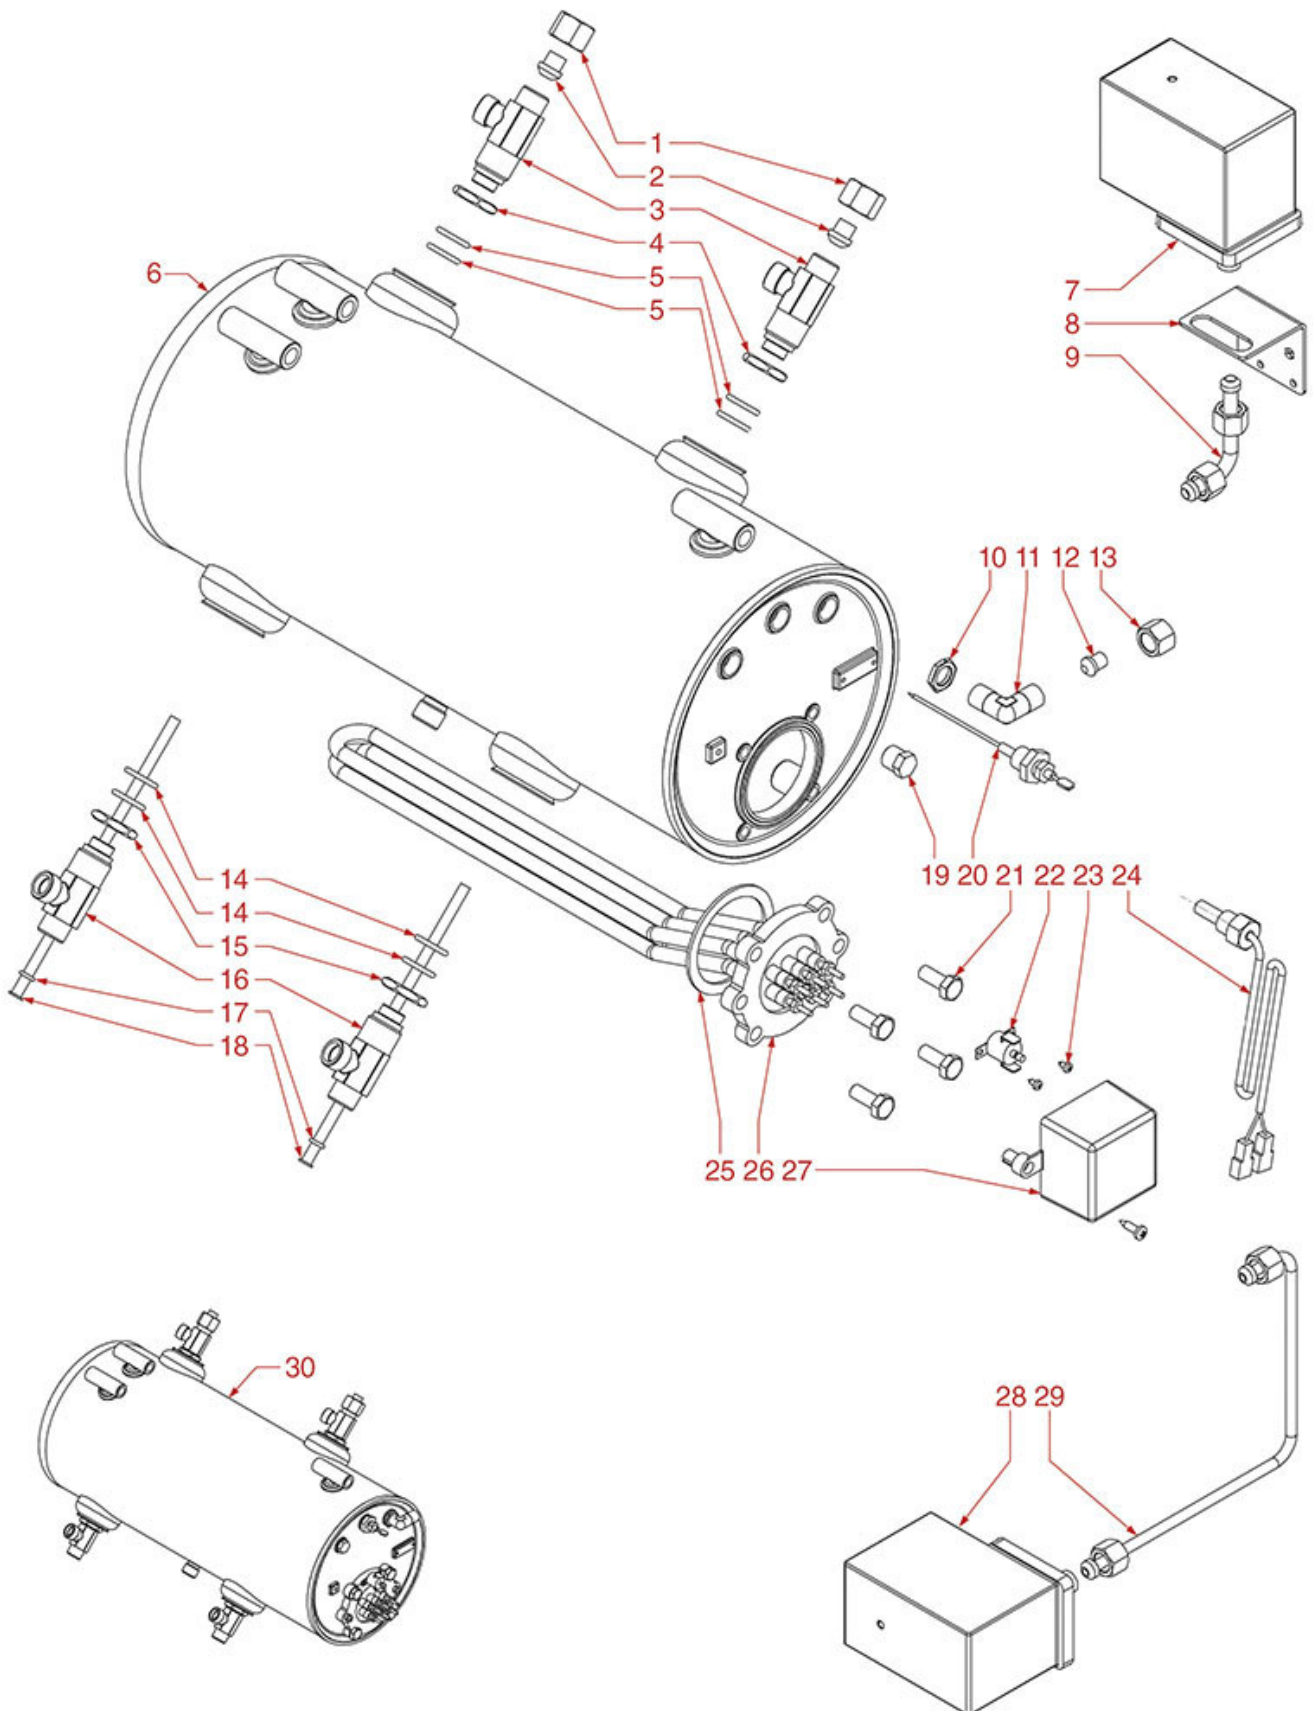

BOILER AURELIA-AURELIA II-APPIA

AURELIA-AURELIA II- APPIA

NS3002

NUOVA SIMONELLI

Position	LF code no.	Description
3	1349034	BOILER COUPLING
4	1349504	NUT $\varnothing$ 1/2" KEY 25x6 mm
5	3243086	O-RING 0117 EPDM
7	1320531	PRESSURE SWITCH P302/6 3-POLES 30A
11	5064550	
14	3243086	O-RING 0117 EPDM
15	1349504	NUT $\varnothing$ 1/2" KEY 25x6 mm
16	1349034	BOILER COUPLING
17	1186610	RED SILICONE O-RING R5 GASKET
19	1439020	CAP $\varnothing$ 1/4"M FOR BREW GROUP
20	1341013	LEVEL PROBE $\varnothing$ 1/4"M-130 mm
21	3528088	HEXAGON HEAD SCREW M8x20
22	1444535	CONTACT THERMOSTAT 135°C 16A 250V
24	1397001	TEMPERATURE PROBE NTC
25	1186638	FLAT CARBO GASKET $\varnothing$ 67x55x3 mm
26	1755141	HEATING ELEMENT 4500W 220/380V
26	1755142	HEATING ELEMENT 3000W 220/380V
26	1755143	HEATING ELEMENT 5000W 220V
28	1320531	PRESSURE SWITCH P302/6 3-POLES 30A