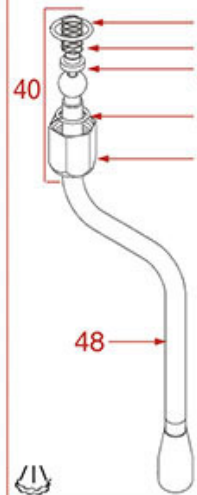

PROGRAM VIP
MAC 2000
MAC CUP