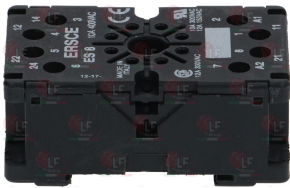

NUOVA SIMONELLI 04900991

Relays

3351154 BASE OCTAL ES8 10A 400V
8 poles

NUOVA SIMONELLI 09000011

3351021 POWER RELAY FINDER 62.82.8.230.0000
230V 50/60Hz
2 exchange contacts 16A

NUOVA SIMONELLI 04200046

3351032 POWER RELAY FINDER 66.82.8.230.0300
230V 50/60Hz
2 contacts NO 30A