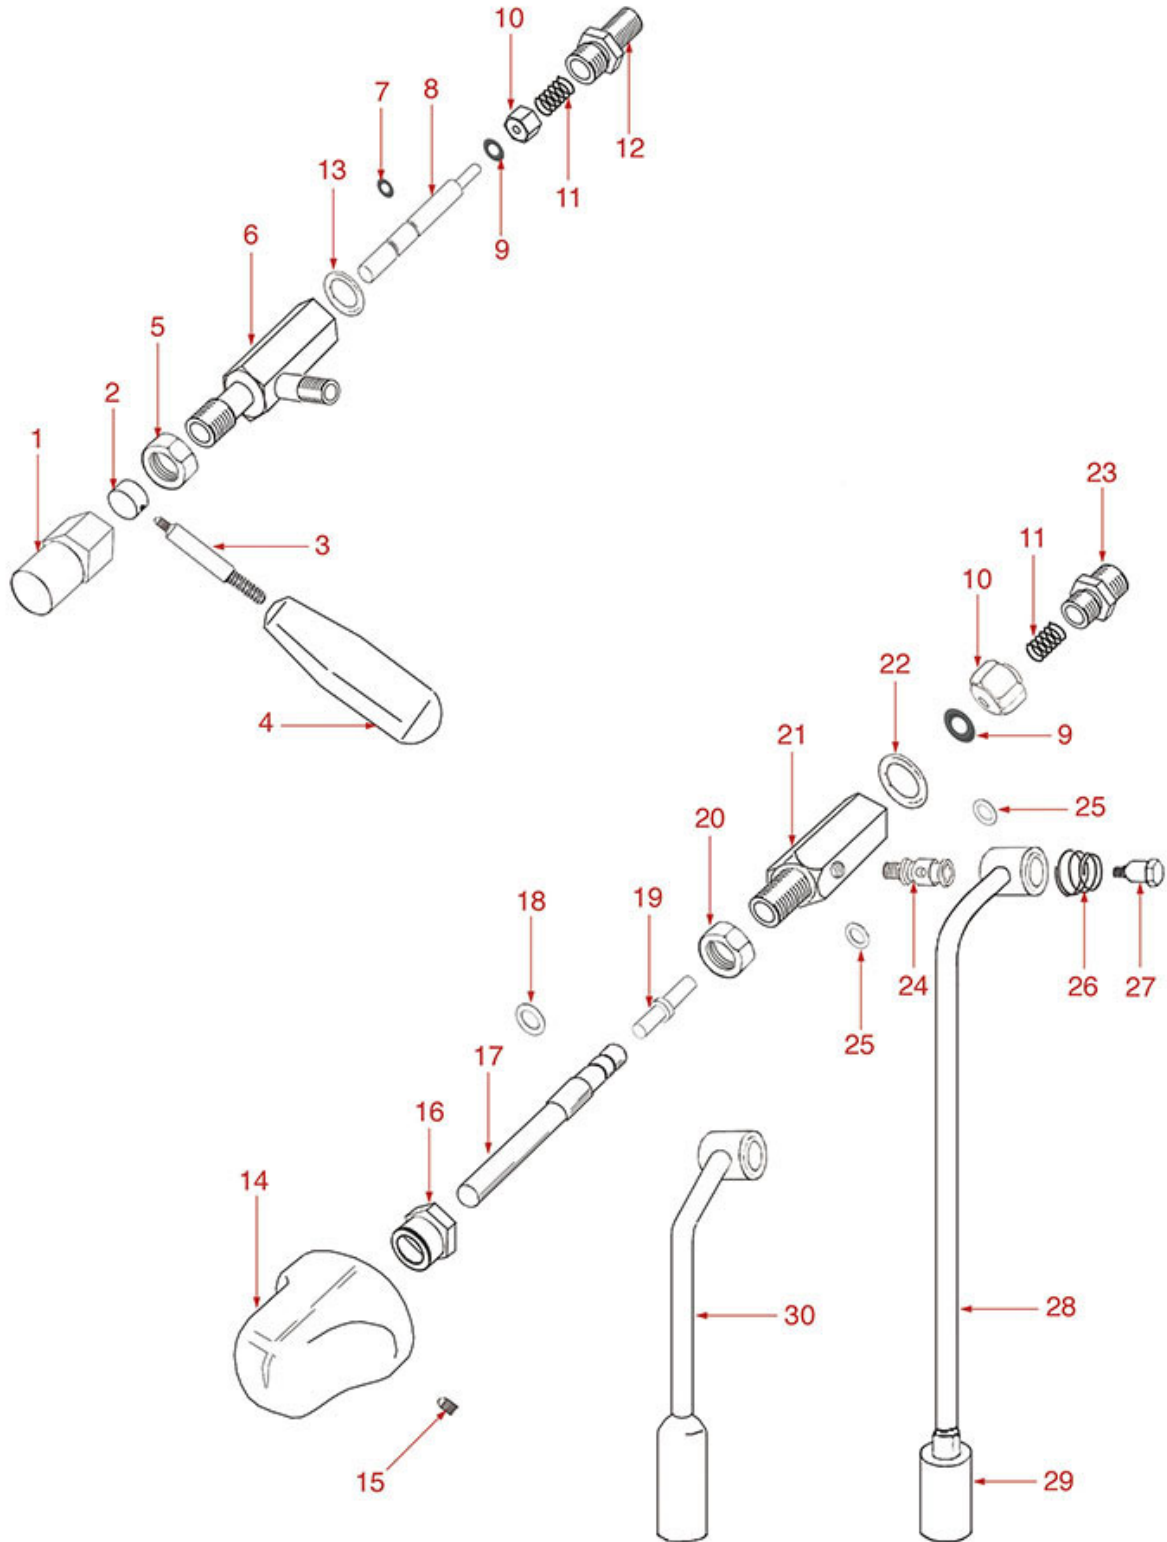

STEAM-WATER TAP OPTIMA

OPTIMA

NS1302

Positions without LF code no.: upon request

NUOVA SIMONELLI

Position	LF code no.	Description
4	1241030	WATER/STEAM TAP KNOB
5	1348036	NUT $\varnothing$ 3/8" WRENCH 21x6mm
7	1186514	O-RING 02015 SILICON
9	1186487	SILICONE FLAT GASKET $\varnothing$ 12x4.5x4 mm
10	1321601	COMPLETE GASKET HOLDER FOR TAP
11	1250531	SPRING $\varnothing$ 11.5x25 mm
15	1528643	SCREWS NO HEAD WITH HEX. SOCKET M6x20
17	1324072	TAP CONTROL PIN
18	1186610	RED SILICONE O-RING R5 GASKET
20	1348036	NUT $\varnothing$ 3/8" WRENCH 21x6mm
22	3243086	O-RING 0117 EPDM
23	1349030	COUPLING $\varnothing$ 3/8"M-1/4"M SPRING HOLDER
24	1324022	PIPE ARTICULATION PIN
25	1186610	RED SILICONE O-RING R5 GASKET
26	1250532	ARTICULATION SPRING 20.4x15.9x16.5 mm
27	1324064	SPRING PIN
28	1449866	STEAM PIPE COMPLETE
29	1383001	STEAM NOZZLE
30	1449210	COMPLETE WATER PIPE