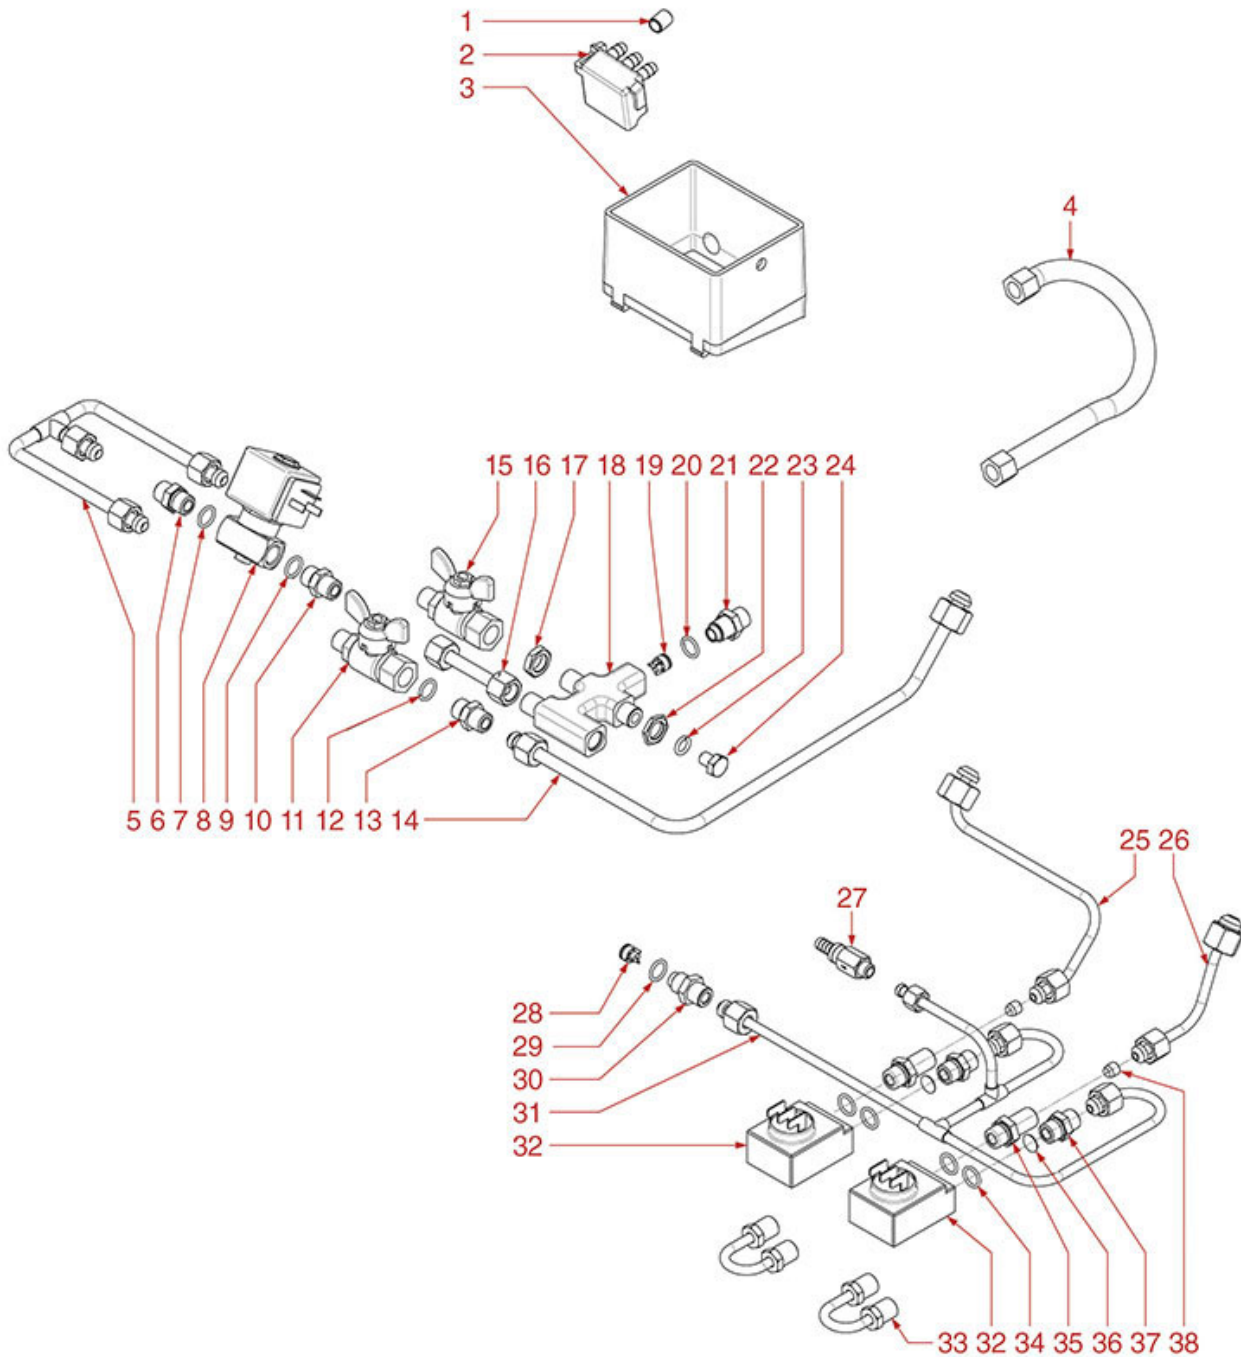

HYDRAULIC COMPONENTS APPIA

APPIA

NS2602

Positions without LF code no.: upon request

NUOVA SIMONELLI

Position	LF code no.	Description
3	1527036	DRAIN TUB
4	5019507	HOSE FLEX $\varnothing$ 1/4" FcxFc 320 mm
6	1349102	FITTING $\varnothing$ 1/4"M-1/4"M
7	1186626	O-RING 0114 EPDM
9	1186626	O-RING 0114 EPDM
10	1349102	FITTING $\varnothing$ 1/4"M-1/4"M
11	3526699	BALL VALVE $\varnothing$ 1/4" MF
12	1186626	O-RING 0114 EPDM
13	1349102	FITTING $\varnothing$ 1/4"M-1/4"M
15	3526699	BALL VALVE $\varnothing$ 1/4" MF
16	1449038	HYDRAULIC PIPE FOR DRAIN TANK
19	1523064	NON-RETURN VALVE
20	1186626	O-RING 0114 EPDM
27	5036751	EXPANSION VALVE $\varnothing$ 1/8"M - 8 mm
28	1523064	NON-RETURN VALVE
29	1186626	O-RING 0114 EPDM
32	1455067	VOLUMETRIC FLOW METER GICAR
34	1186626	O-RING 0114 EPDM
35	5050997	GAS FITTING $\varnothing$1/4 "M-1/4"M - INTERNAL M8
37	1349102	FITTING $\varnothing$ 1/4"M-1/4"M
38	1349075	JET M8x1 HOLE $\varnothing$ 0.8 mm