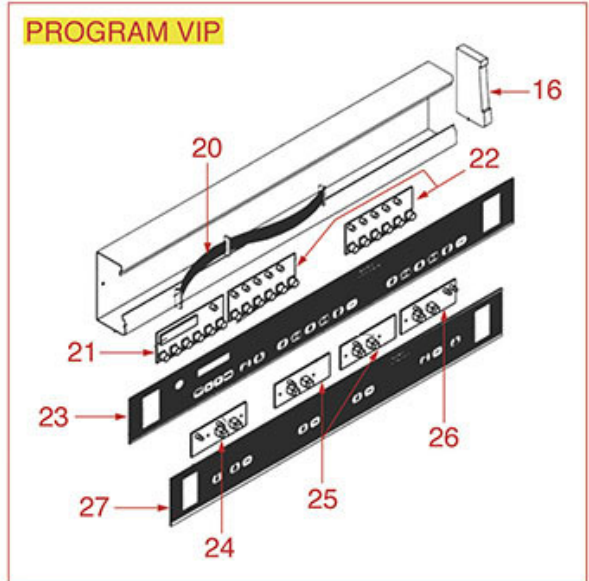

BOILER AND PUSH BUTTONS PROGRAM-MAC

NUOVA SIMONELLI

Position	LF code no.	Description
1	3341011	LEVEL PROBE $\varnothing$ 1/4"M-140 mm
2	1444535	CONTACT THERMOSTAT 135°C 16A 250V
3	1755078	HEATING ELEMENT 1800W 230V
3	1755142	HEATING ELEMENT 3000W 220/380V
3	1755143	HEATING ELEMENT 5000W 220V
3	1755666	HEATING ELEMENT 1500W 110V
4	1186409	FLAT PTFE GASKET $\varnothing$ 68x55x3 mm
4	1186638	FLAT CARBO GASKET $\varnothing$ 67x55x3 mm
5	1120101	3-WAY SOLENOID VALVE PARKER 115V 50/60Hz
5	1120102	3-WAY SOLENOID VALVE LUCIFER 115V 60Hz
5	1120330	3-WAY SOLENOID VALVE LUCIFER 240V 50Hz
5	1120335	3-WAY SOLENOID VALVE PARKER 230V 50/60Hz
6	1320531	PRESSURE SWITCH P302/6 3-POLES 30A
6	1320533	MEMBRANE KIT FOR PRESSURE SWITCH
6	1320541	PRESSURE SWITCH PARKER
7	1455068	VOLUMETRIC FLOW METER GICAR
10	1120153	2-WAY SOLENOID VALVE PARKER 110V 50/60Hz
10	1120354	2-WAY SOLENOID VALVE PARKER 230V 50/60Hz
11	1319045	SELECTOR SWITCH 0-1 POSITIONS 32A 600V
13	1527526	DRAIN TUB
14	1341305	LEVEL REGULATOR RL30/1E/2C/8 230/240V
22	1390101	CIRCUIT BOARD 6 BUTTONS
34	3319019	BIPOLAR SWITCH RED 16A 250V
35	3221013	INDICATOR LAMP RED 230V
38	3319420	BIPOLAR SWITCH RED 16A 250V
40	1221202	RED INDICATOR LAMP 250V
44	3319420	BIPOLAR SWITCH RED 16A 250V
45	1221202	RED INDICATOR LAMP 250V