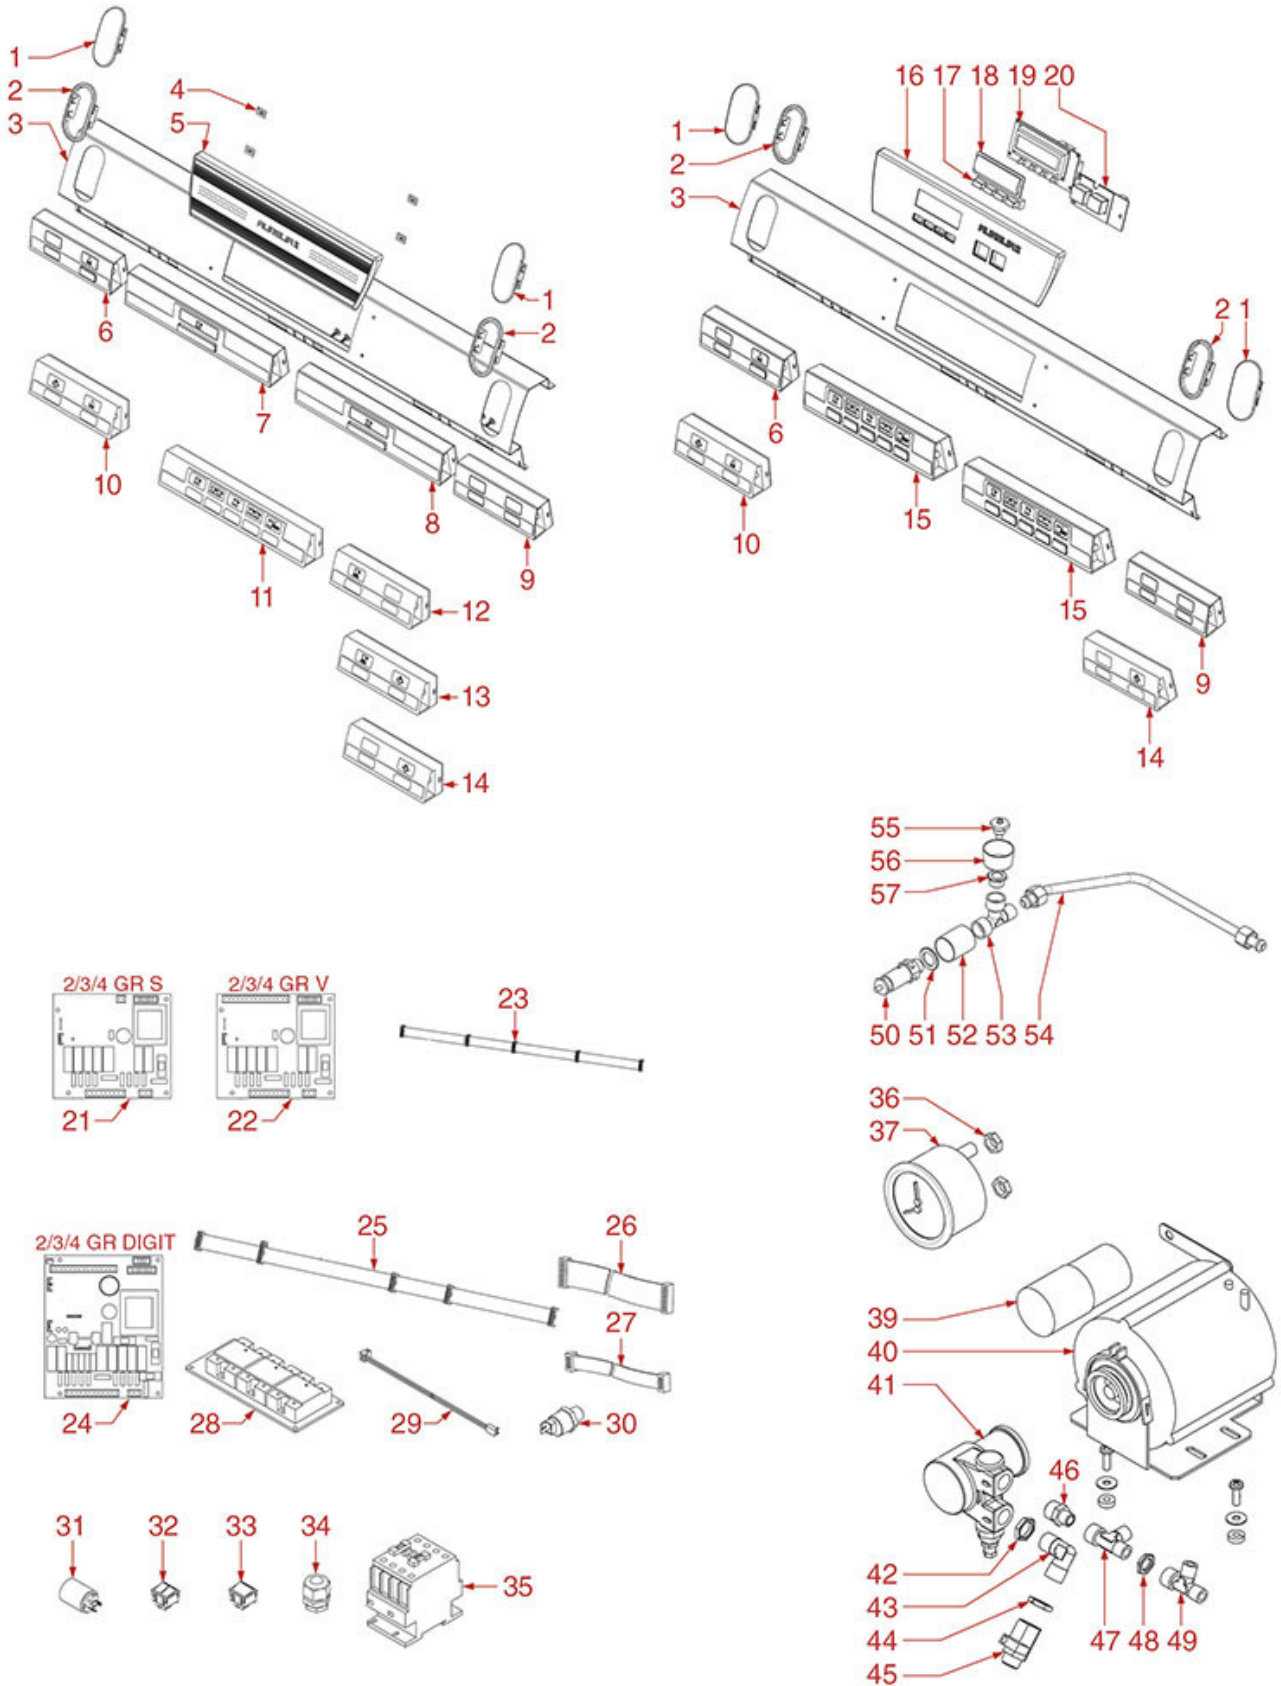

ELECTRICAL PARTS AND MOTOR AURELIA II

AURELIA II

NUOVA SIMONELLI

Position	LF code no.	Description
33	1319392	BLACK BIPOLAR SWITCH 10A 250V
35	3446561	CONTACTOR LOVATO BF0910A
36	1348035	NUT $\varnothing$ 1/8"
39	3068016	CAPACITOR DUCATI ENERGIA 10μF
40	1240282	MOTOR CLAMP RPM 165W
41	1330001	ROTARY VANE PUMP ROTOFLOW $\varnothing$ 3/8" NPT
41	1330002	ROTARY VANE PUMP ROTOFLOW $\varnothing$ 3/8" NPT
43	1349706	L-FITTING $\varnothing$ 3/8"M-3/8"M NICKEL-PLATED
45	3526704	BALL VALVE $\varnothing$ 3/8"MF
46	1349112	FITTING $\varnothing$ 1/4"M-3/8"M
47	1349244	"T" FITTING $\varnothing$ 1/4"M-1/4"M-1/4"F
49	1349244	"T" FITTING $\varnothing$ 1/4"M-1/4"M-1/4"F
50	1523572	BOILER VALVE $\varnothing$ 3/8"M - 1.8 bar CE/PED
53	1349241	T-FITTING $\varnothing$ 3/8"F-3/8"F-3/8"M
55	1523534	BOILER VALVE $\varnothing$ 1/4"M
57	1349132	FITTING $\varnothing$ 3/8"M-1/4"F