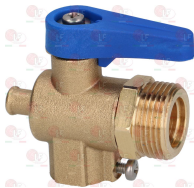

NUOVA SIMONELLI

3010012 **TAP \varnothing 3/4"**
for models DVA
for DISHWASHERS

3010080 **WATER SOFTENER LID ASSEMBLY**
for DVA models

NUOVA SIMONELLI

Suitable for:

3010014 **PIPE FITTING \varnothing 3/8" F x 3/4" M**
for DVA models