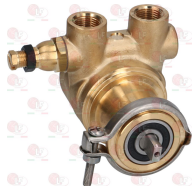

ELECTRICAL PARTS AND MOTOR AURELIA II

AURELIA II

NUOVA SIMONELLI

Position	LF code no.	Description
33	1319392	BLACK BIPOLAR SWITCH 10A 250V
35	3446561	CONTACTOR LOVATO BF0910A
36	1348035	NUT \varnothing 1/8"
39	3068016	CAPACITOR DUCATI ENERGIA 10 μ F
40	1240282	MOTOR CLAMP RPM 165W
41	1330001	ROTARY VANE PUMP ROTOFLOW \varnothing 3/8" NPT
41	1330002	ROTARY VANE PUMP ROTOFLOW \varnothing 3/8" NPT
43	1349706	L-FITTING \varnothing 3/8"M-3/8"M NICKEL-PLATED
45	3526704	BALL VALVE \varnothing 3/8"MF
46	1349112	FITTING \varnothing 1/4"M-3/8"M
47	1349244	"T" FITTING \varnothing 1/4"M-1/4"M-1/4"F
49	1349244	"T" FITTING \varnothing 1/4"M-1/4"M-1/4"F
50	1523572	BOILER VALVE \varnothing 3/8"M - 1.8 bar CE/PED
53	1349241	T-FITTING \varnothing 3/8"F-3/8"F-3/8"M
55	1523534	BOILER VALVE \varnothing 1/4"M
57	1349132	FITTING \varnothing 3/8"M-1/4"F

clamp connection
flowrate 100 L/h
equipped with balanced bypass
connection \varnothing 3/8" conical NPT
NSF - WRAS approved

NUOVA SIMONELLI 01300005

1349100 PUMP CONNECTION \varnothing 3/8" CONIC-3/8" STRAIGH 3/8" CONICAL (NPT)-3/8" STRAIGHT

1168011 STAINLESS STEEL CLAMP FOR FLANGE PUMP

NUOVA SIMONELLI

Suitable for:

1330002 ROTARY VANE PUMP ROTOFLOW \varnothing 3/8" NPT

clamp connection
flowrate 200 L/h
equipped with balanced bypass
NSF - WRAS approved
PA204

NUOVA SIMONELLI 01300006

1168011 STAINLESS STEEL CLAMP FOR FLANGE PUMP

NUOVA SIMONELLI

1330101 ROTARY VANE PUMP ROTOFLOW \varnothing 3/8" NPT

flange connection
flowrate 100 L/h
with balanced by-pass
fitting \varnothing 3/8" conical NPT
N.S.F. approved
PUMP VERSION ECO-BRASS
BRASS CW510L LEAD \leq 0.2%