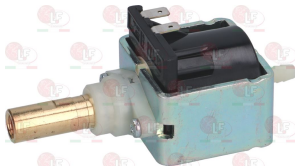

BFC 5002312

1331031 THERMAL PROTECTION 100°C
for vibratory pump

BFC 5015010

1122601 VIBRATORY PUMP EX5 41W 120V 60Hz
fittings $\varnothing$ 1/8" - $\varnothing$ 6 mm
pressure max 15 bar
water temperature max 20°C
integrated diode (1N 4007P)
lead connector 6.3x0.8 mm
NSF-approved