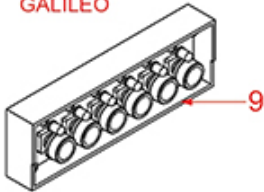

DELUX - IMOLA - MARANELLO
MONZA