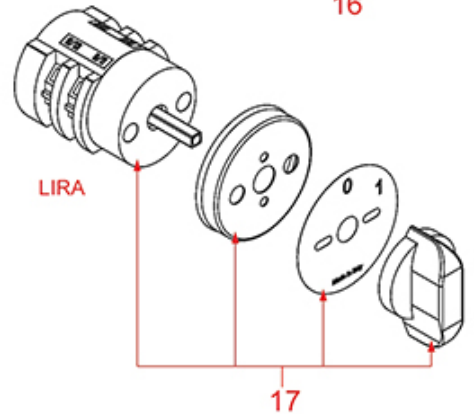

CLASSICA - DELUX - GRANDOGE
IMOLA - LA VITTORIA - LIRA
MARANELLO - MONZA

LIRA