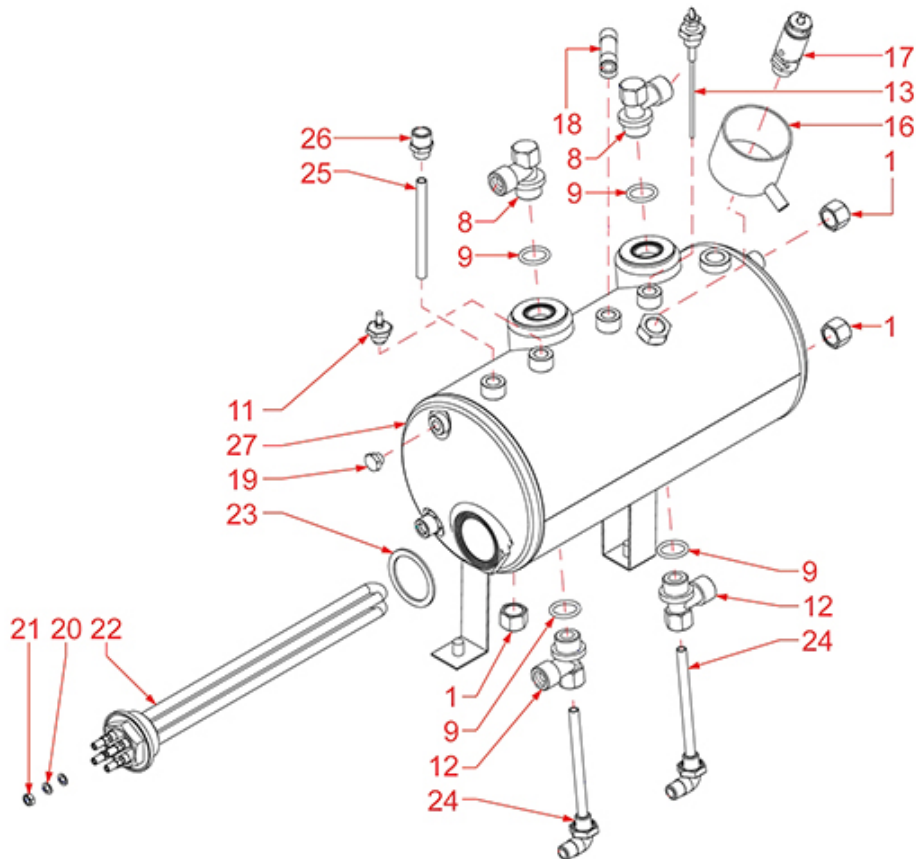

BOILER

OPERA

Positions without LF code no.: upon request

BFC

Position	LF code no.	Description
2	1528026	CYLINDER HEAD SCREW M8x20
5	1186179	PTFE FLAT GASKET $\varnothing$ 57x43x3 mm
5	1186606	FLAT CARBO GASKET $\varnothing$ 57x43x3 mm
8	1349014	BOILER FITTING $\varnothing$ 1/2"M-1/2"M
9	1186445	ROUND COPPER GASKET $\varnothing$ 26x21.4x2 mm
11	1523534	BOILER VALVE $\varnothing$ 1/4"M
11	1523538	BOILER VALVE $\varnothing$ 1/4"M
12	1349278	BOILER FITTING $\varnothing$ 1/2"M-1/2"M-1/4"F
13	5067637	LEVEL PROBE $\varnothing$ 1/4"M-167 mm
14	5060637	INJECTOR PIPE $\varnothing$ 1/4"M - 150 mm
17	1523059	BOILER VALVE $\varnothing$ 3/8"M - 1.8 bar CE/PED
18	3349340	NICHEL-PL.T-FITTING $\varnothing$ 1/4"M-1/4"M-1/4"M
19	3349622	BOILER CAP $\varnothing$ 1/8"M
23	1186623	PTFE FLAT GASKET $\varnothing$ 53x43x3 mm
24	1550012	INJECTION PIPE $\varnothing$ 1/4"M
26	1349112	FITTING $\varnothing$ 1/4"M-3/8"M