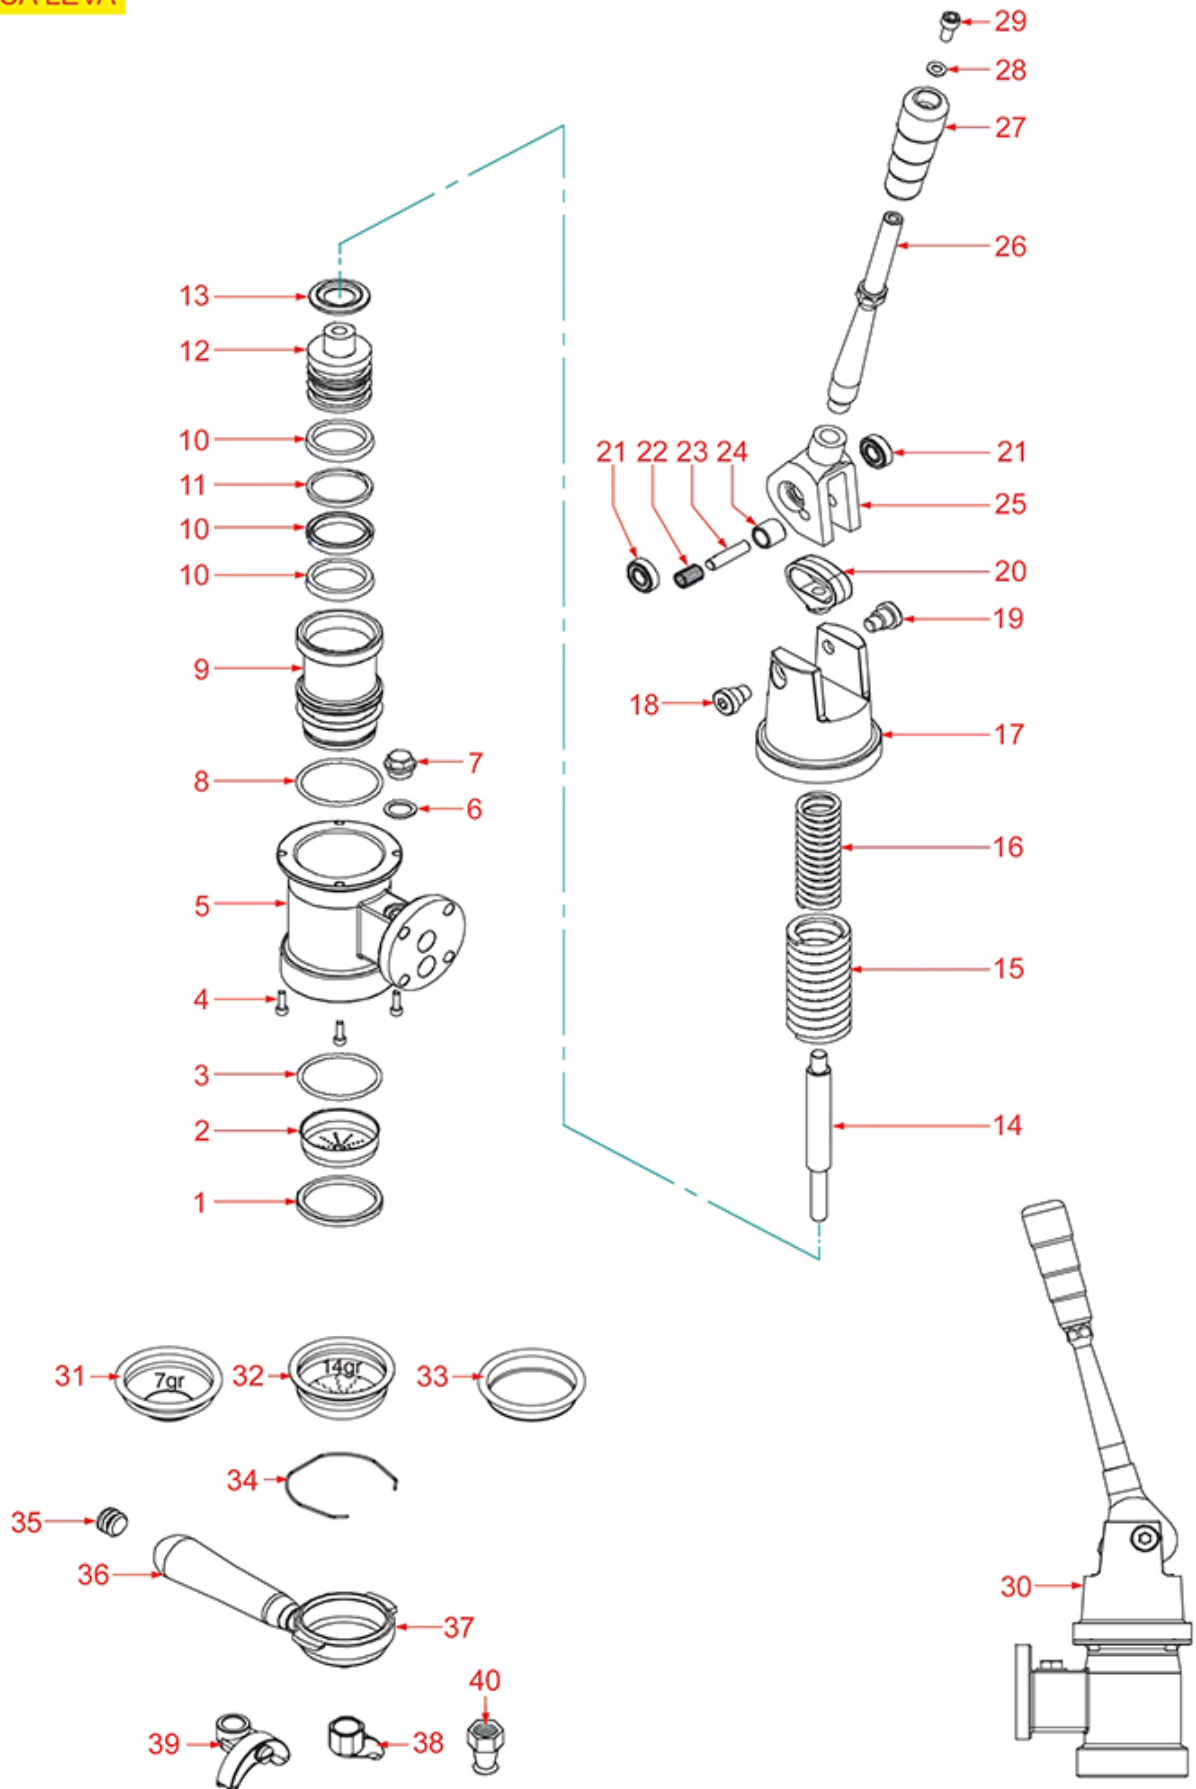

LEVER BREW GROUP

CLASSICA LEVA

Positions without LF code no.: upon request

BFC

Position	LF code no.	Description
1	1486026	FILTER HOLDER GASKET $\varnothing$ 65.5x55.5x5.5
2	1081016	SHOWER SCREEN $\varnothing$ 60 mm
2	1081116	SHOWER SCREEN $\varnothing$ 60 mm
2	1081216	SHOWER SCREEN $\varnothing$ 60 mm
2	1081516	SHOWER $\varnothing$ 60 mm
3	1786292	O-RING 0161 BROWN VITON
4	5014713	CYLINDER HEAD SCREW M5x16
7	1439200	CAP $\varnothing$ 18 mm FOR BREW GROUP
8	1786287	O-RING 0162 BLACK VITON
9	5500730	JACKET FOR LEVER ASSEMBLY
10	1186197	LIP SEAL $\varnothing$ 52x40x7 mm
11	1186800	FLAT GASKET $\varnothing$ 50x44x4 mm PTFE
12	1192179	LEVER GROUP PISTON
13	1192167	PISTON SPACER FOR LEVER GROUP
14	1225053	LEVER FOR COOFFEE GROUP
15	1250354	SPRING FOR LEVER GROUP
16	1250355	SPRING FOR LEVER GROUP
18	1192177	LEFT PIN FOR LEVER GROUP
19	1192176	RIGHT PIN FOR LEVER GROUP
20	1192184	CHROME-PLATED FORK FOR LEVER GROUP
21	1199062	BEARING 6001 ZZ NSK
23	1324164	LEVER GROUP ARTICULATION PIN $\varnothing$ 10x40 mm
24	1192185	ARTICULATION BUSHING $\varnothing$ 20x18x14 mm
25	1192168	CHROME-PLATED FORK FOR LEVER GROUP
26	1192178	CONTROL LEVER FOR DELIVERY GROUP
27	1241200	LEVER GROUP HANDLE
29	1528026	CYLINDER HEAD SCREW M8x20
31	1160025	1 CUP FILTER 7 gr
32	1160345	2 CUPS FILTER 18 gr
33	1160339	BLIND FILTER
34	1250002	S/STEEL FILTER LOCKING SPRING $\varnothing$ 1.20 mm
35	5051776	CAP CHROMED KNOB FILTER HOLDER
36	1141016	FILTER HOLDER KNOB
37	1165006	FILTER HOLDER COFFEE MACHINES
38	1022501	SINGLE SPOUT $\varnothing$ 3/8"
39	1022522	ADJUSTABLE LONG DOUBLE SPOUT $\varnothing$ 3/8"
40	1022503	STRAIGHT SINGLE SPOUT $\varnothing$ 3/8"