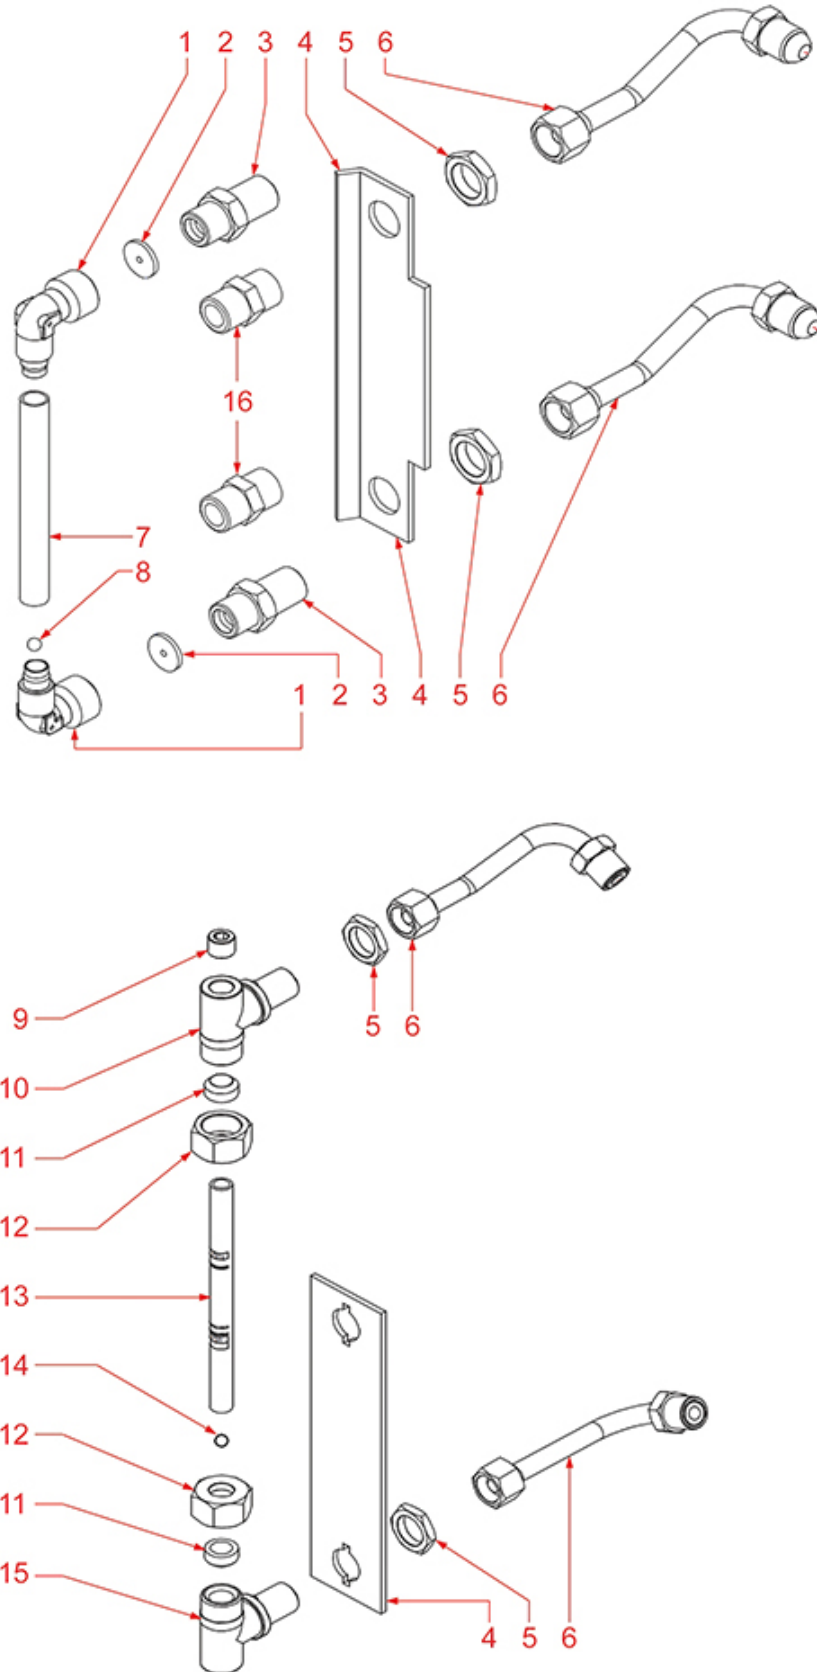

LEVEL GROUP

CLASSICA-DELUX-GALILEO-GRANDOGGE-JUNIOR-LA VITTORIA
LIRA-MONZA-IMOLA-MARANELLO-OPERA-PERFETTA

Positions without LF code no.: upon request

BFC

Position	LF code no.	Description
1	1349283	L-SHAPED FITTING $\varnothing$ 3/8"F- $\varnothing$ 10 mm NICKEL
6	1550011	UPPER/LOWER LEVEL PIPE
7	1201064	LEVEL GLASS $\varnothing$ 10x120 mm IN PTFE
8	1323006	BLACK LEVEL BALL $\varnothing$ 7 mm
11	1186206	EPDM FLAT GASKET $\varnothing$ 16x10x8 mm
13	1520546	LEVEL GLASS $\varnothing$ 11x140 mm
14	1323006	BLACK LEVEL BALL $\varnothing$ 7 mm