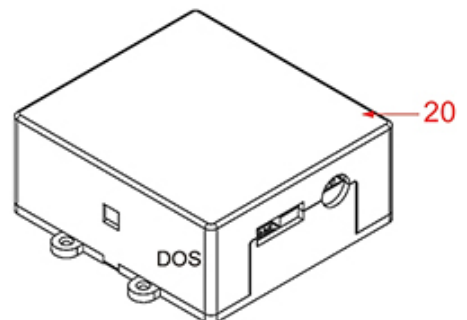

DELUX - IMOLA - LIRA - MARANELLO - MONZA