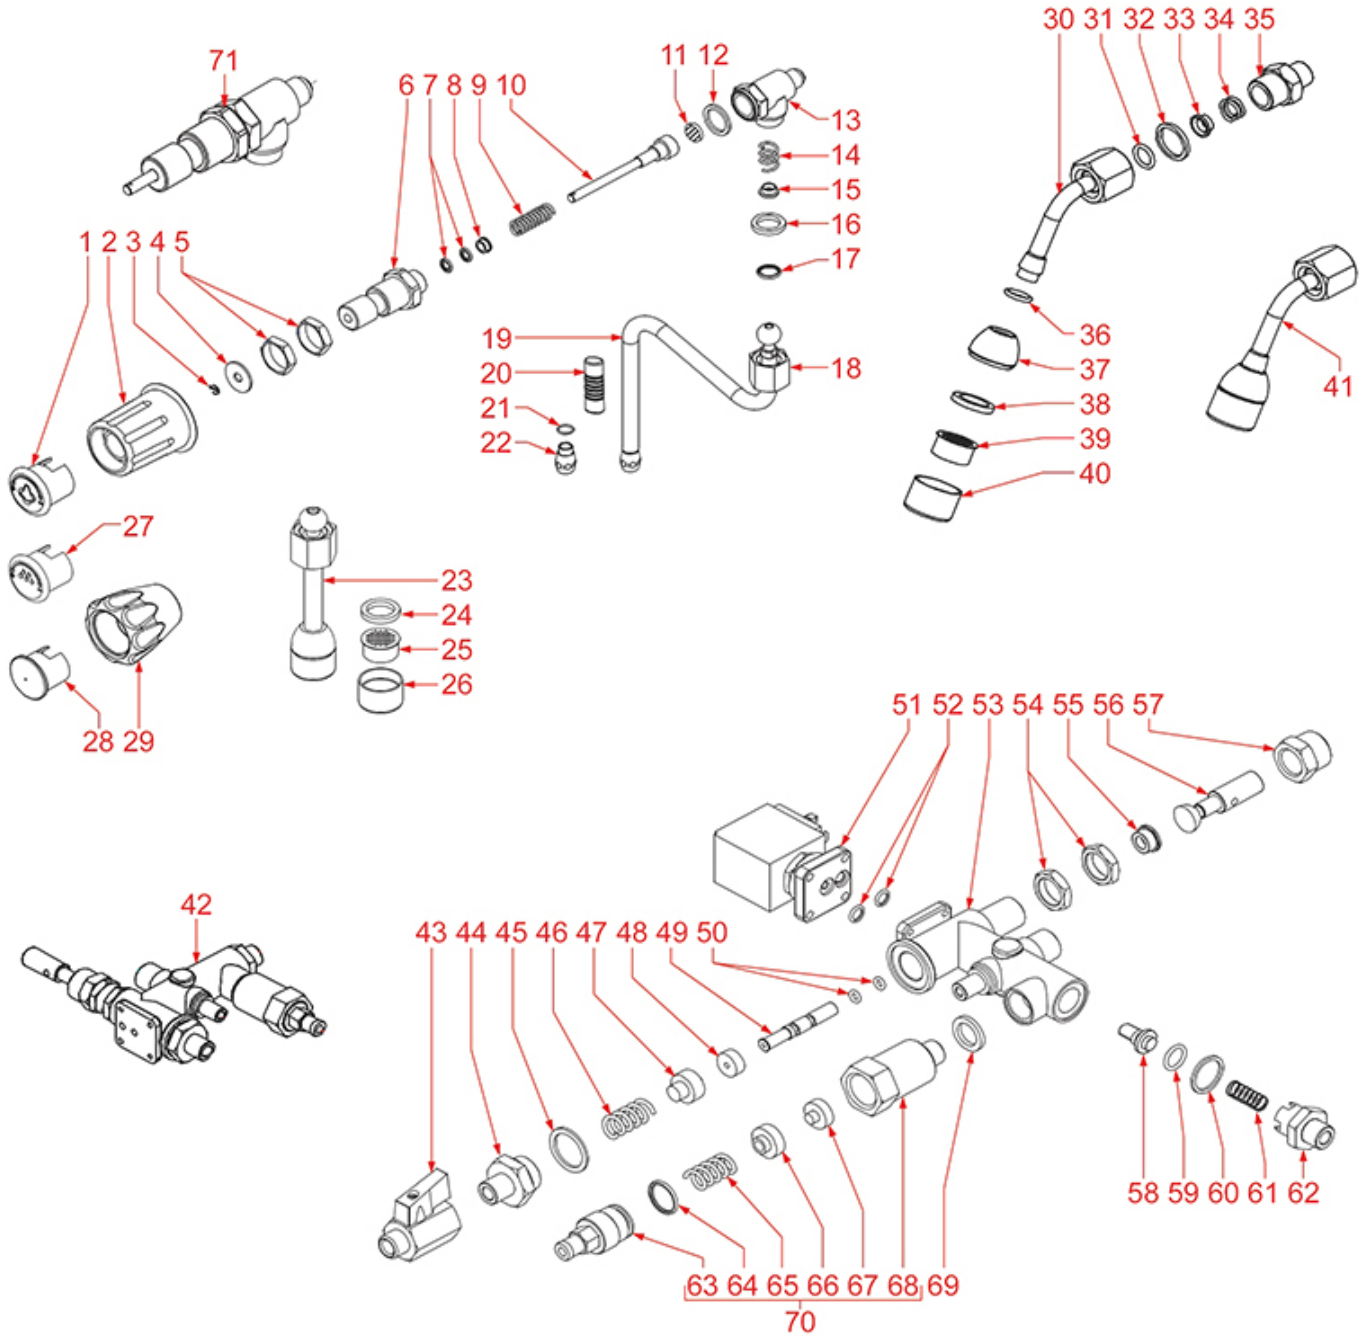

WATER/STEAM/INLET TAPS

CLASSICA-DELUX-GALILEO-GRANDOGGE-JUNIOR-LA VITTORIA
LIRA-MONZA-IMOLA-MARANELLO-OPERA-PERFETTA

0+100°C	---	100
0+100°C	---	101
	---	102
	0,60L 6 cups	103
	0,70L 9 cups	104
	1,10L 12 cups	105
	---	106

INOX 18/10

	0,20L 2 cups	200
	0,30L 3 cups	201
	0,45L 4 cups	202
	0,60L 6 cups	203
	0,70L 9 cups	204
	1,10L 12 cups	205
	---	206

INOX 18/10

	0,10L 1 cup	300
	---	301
	0,35L 3 cups	302
	0,60L 6 cups	303
	1,00L 10 cups	304
	1,50L 12 cups	305
	---	306

INOX AISI 202

	0,25L 2 cups	400
	0,35L 3 cups	401
	0,50L 4 cups	402
	0,75L 6 cups	403
	1,00L 10 cups	404
	1,50L 13 cups	405
	---	406

INOX 18/10

Positions without LF code no.: upon request