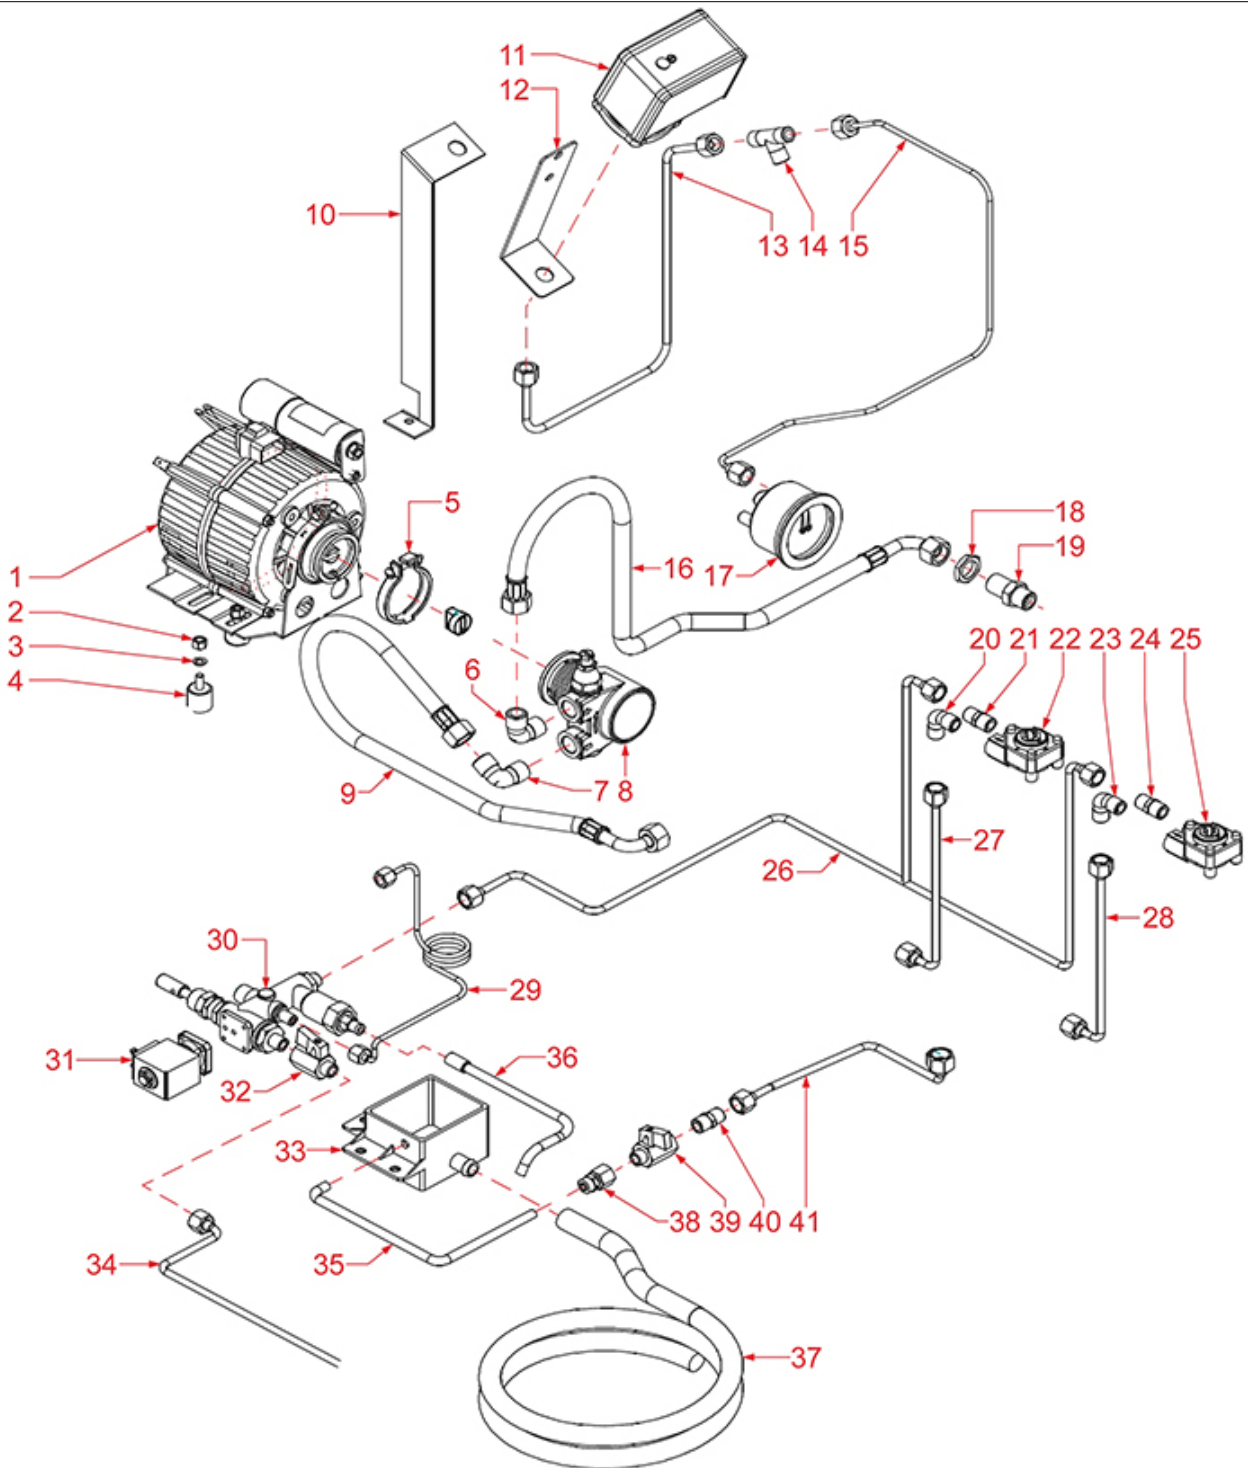

HYDRAULIC SYSTEM

3/4	3/4 2000 mm		80

	81

5m	100
12x18	101
30m	102
12x18	103
5m	104
14x20	105
30m	106
14x20	107
5m	108
18x25	109
30m	
18x25	
5m	
20x27	
30m	
20x27	

C P	3/4-PP	100 cm	200
	3/4-PP	150 cm	201
	3/4-PP	200 cm	202
	3/8-PP	100 cm	203
	3/8-PP	150 cm	204
	3/8-PP	200 cm	205
	3/8-CC	50 cm	206
	3/8-CC	75 cm	207
	3/8-CC	100 cm	208
	3/8-CC	150 cm	209

C P	3/8-CP	30 cm	300
	3/8-CP	50 cm	301
	3/8-CP	80 cm	302
	3/8-CP	100 cm	303
	3/8-CP	120 cm	304
	3/8-CP	150 cm	305
	1/8-PP	30 cm	306
	1/8-PP	60 cm	307
	1/8-CC	37 cm	308
	1/8-CC	150 cm	309

C P	3/4-PP	100 cm	400
	3/4-PP	150 cm	401
	3/4-PP	200 cm	402
	3/4-PP	250 cm	403
	3/8-PP	37 cm	404
	3/8-PP	37 cm	405
	3/8-CC	200 cm	406
	3/8-CC	50 cm	407
	3/8-CC	100 cm	408
	3/8-CC	150 cm	409

C P	3/4-PP	100 cm	400
	3/4-PP	150 cm	401
	3/4-PP	200 cm	402
	3/4-PP	250 cm	403
	3/8-PP	37 cm	404
	3/8-PP	37 cm	405
	3/8-CC	200 cm	406
	3/8-CC	50 cm	407
	3/8-CC	100 cm	408
	3/8-CC	150 cm	409

C P	3/4-PP	100 cm	400
	3/4-PP	150 cm	401
	3/4-PP	200 cm	402
	3/4-PP	250 cm	403
	3/8-PP	37 cm	404
	3/8-PP	37 cm	405
	3/8-CC	200 cm	406
	3/8-CC	50 cm	407
	3/8-CC	100 cm	408
	3/8-CC	150 cm	409

C P	3/4-PP	100 cm	400
	3/4-PP	150 cm	401
	3/4-PP	200 cm	402
	3/4-PP	250 cm	403
	3/8-PP	37 cm	404
	3/8-PP	37 cm	405
	3/8-CC	200 cm	406
	3/8-CC	50 cm	407
	3/8-CC	100 cm	408
	3/8-CC	150 cm	409

Positions without LF code no.: upon request