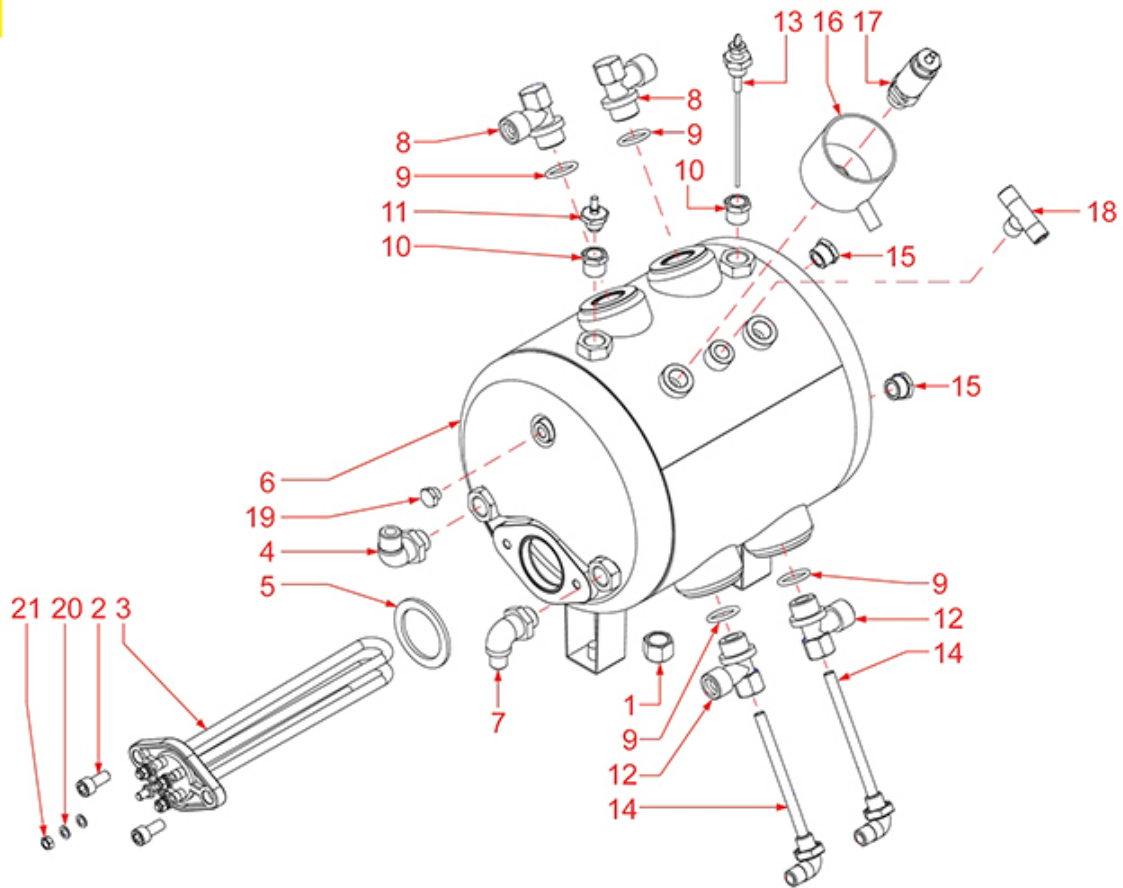

BOILER

OPERA

Positions without LF code no.: upon request

BFC

Position	LF code no.	Description
2	1528026	CYLINDER HEAD SCREW M8x20
5	1186179	PTFE FLAT GASKET $\varnothing$ 57x43x3 mm
5	1186606	FLAT CARBO GASKET $\varnothing$ 57x43x3 mm
8	1349014	BOILER FITTING $\varnothing$ 1/2"M-1/2"M
9	1186445	ROUND COPPER GASKET $\varnothing$ 26x21.4x2 mm
11	1523534	BOILER VALVE $\varnothing$ 1/4"M
11	1523538	BOILER VALVE $\varnothing$ 1/4"M
12	1349278	BOILER FITTING $\varnothing$ 1/2"M-1/2"M-1/4"F
13	5067637	LEVEL PROBE $\varnothing$ 1/4"M-167 mm
14	5060637	INJECTOR PIPE $\varnothing$ 1/4"M - 150 mm
17	1523059	BOILER VALVE $\varnothing$ 3/8"M - 1.8 bar CE/PED
18	3349340	NICHEL-PL.T-FITTING $\varnothing$ 1/4"M-1/4"M-1/4"M
19	3349622	BOILER CAP $\varnothing$ 1/8"M
23	1186623	PTFE FLAT GASKET $\varnothing$ 53x43x3 mm
24	1550012	INJECTION PIPE $\varnothing$ 1/4"M
26	1349112	FITTING $\varnothing$ 1/4"M-3/8"M