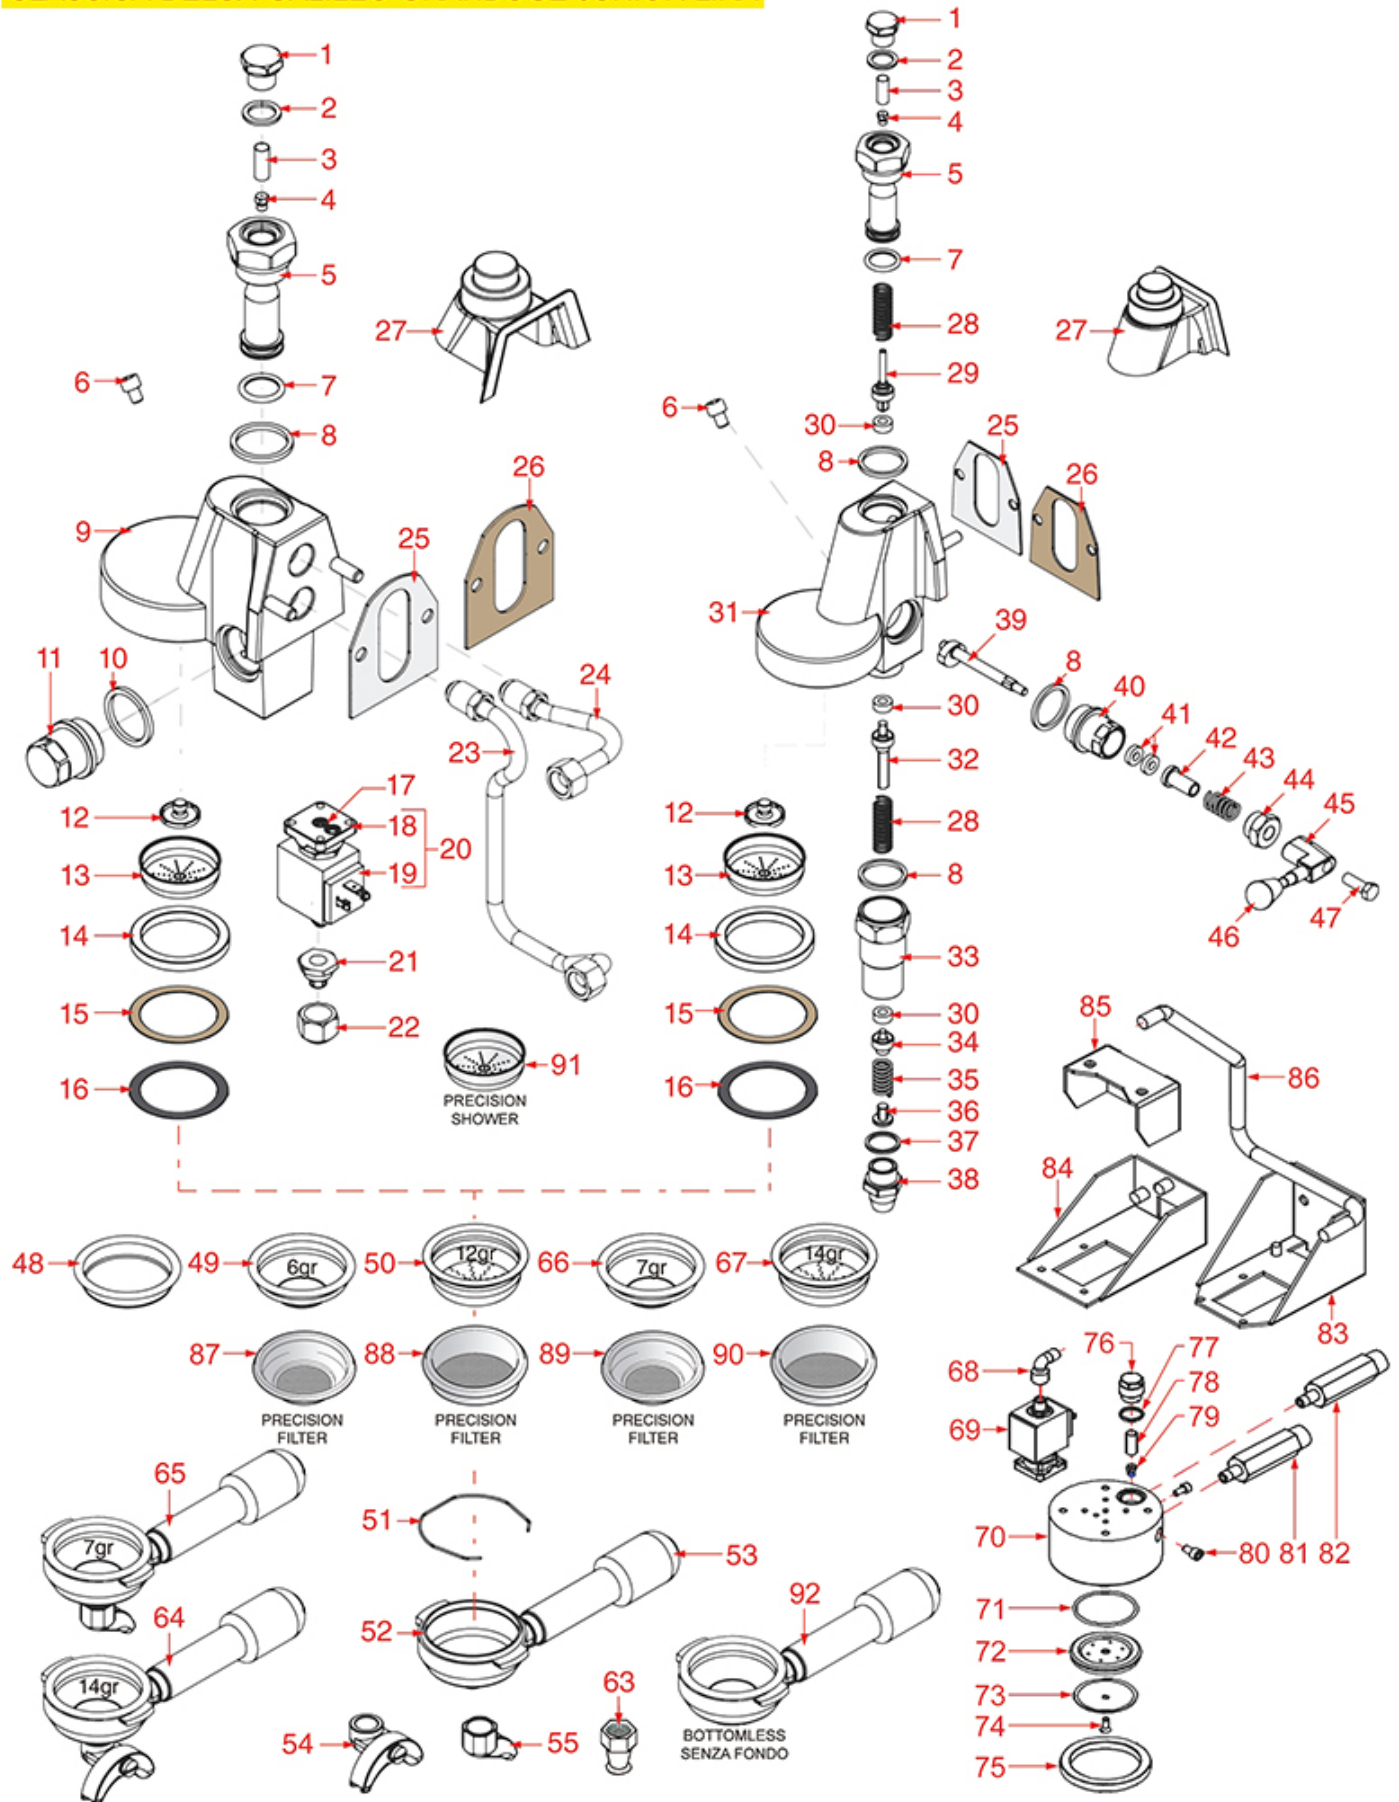

BREW GROUP

CLASSICA-DELUX-GALILEO-GRANDOGE-JUNIOR-LIRA

Positions without LF code no.: upon request

BFC

Pos.	LF code no.	Description	Pos.	LF code no.	Description
1	1439001	CAP ø 16 mm FOR BREW GROUP	71	3160044	O-RING 03187 EPDM
2	1186326	PTFE FLAT GASKET ø 22x16x2 mm	72	1086595	SHOWER HOLDER DIFFUSER
3	1160517	WATER FILTER ø 8.5x22 mm	73	1081007	SHOWER SCREEN ø 51.5 mm
4	1501541	NOZZLE M6x1 HOLE ø 0,8 mm	75	1186894	FILTER HOLDER GASKET ø 73x57x8 mm
5	1027016	UPPER CHROMIUM-PLATED SLEEVE	76	1439532	CAP ø 3/8" M FOR BREW GROUP
7	1186472	O-RING 04075 EPDM	78	1160517	WATER FILTER ø 8.5x22 mm
8	1186307	PTFE FLAT GASKET ø 36x30x2 mm	79	1501541	NOZZLE M6x1 HOLE ø 0,8 mm
10	1186307	PTFE FLAT GASKET ø 36x30x2 mm	80	1184010	LOW CYLINDER HEAD SCREW M6x10
11	1439011	CHROMIUM-PLATED SIDE CAP	87	1460100	PRECISION FILTER 1 CUP 6/8 g H24.5
12	1501561	GROUP SPRAY NOZZLE ø 30 mm M10x1	88	1460102	PRECISION FILTER 2 CUPS 12/18 g H24.5
13	1081016	SHOWER SCREEN ø 60 mm	89	1460101	PRECISION FILTER 1 CUP 7/9 g H26.5
13	1081116	SHOWER SCREEN ø 60 mm	90	1460103	PRECISION FILTER 2 CUPS 14/20 g H26.5
13	1081216	SHOWER SCREEN ø 60 mm	91	1460201	PRECISION SHOWER SCREEN ø 60 mm
13	1081516	SHOWER ø 60 mm	91	1460206	PRECISION SHOWER SCREEN ø 60 mm
14	1186891	FILTER HOLDER GASKET ø 73x57x8 mm	92	1165216	FILTER HOLDER BOTTOMLESS BFC/ROYAL
15	1190001	PAPER SHIM ø 73x59x0.8 mm			
16	1190002	RUBBER SHIM ø 73x59x1 mm EPDM			
17	1186611	O-RING 02025 RED SILICONE			
17	1186612	O-RING 02025 VITON			
18	1120334	3-WAY MECHANICAL COMPONENT LUCIFER			
18	1120339	3-WAY MECHANICAL COMPONENT PARKER			
19	1120332	COIL LUCIFER/PARKER 220/240V 9W 50Hz			
19	1120820	COIL ODE BDA08223DS 220/230V 50/60Hz			
19	3120032	COIL PARKER ZB09 9W 220/240V 50/60Hz			
20	1120101	3-WAY SOLENOID VALVE PARKER 115V 50/60Hz			
20	1120102	3-WAY SOLENOID VALVE LUCIFER 115V 60Hz			
20	1120330	3-WAY SOLENOID VALVE LUCIFER 240V 50Hz			
20	1120335	3-WAY SOLENOID VALVE PARKER 230V 50/60Hz			
20	1120805	SOLENOID VALVE ODE 3 WAYS 230V 8W			
20	1120812	SOLENOID VALVE ODE 3 WAYS 115V 8W			
25	1186508	COFFEE GROUP GASKET 77x73x2 mm			
26	1186384	COFFEE GROUP GASKET 80x70x2 mm			
28	1250537	SPRING ø 14x45 mm			
29	1523451	COMPLETE SPOUT VALVE			
30	1186311	NBR FLAT GASKET ø 13x4x4 mm			
32	1523452	COMPLETE DRAIN VALVE			
33	1027002	OUTLET CHROMIUM-PLATED SLEEVE			
35	1250515	SPRING ø 14x33 mm			
36	1349536	DRAIN JET SWIRL			
37	1186314	PTFE FLAT GASKET ø 22x17x2 mm			
38	1439006	DRAIN CHROMIUM-PLATED FITTING			
39	1324048	CAM ROD FOR COFFEE GROUP			
40	1349022	CAMS CHROMIUM-PLATED FITTING			
41	1186312	EPDM FLAT GASKET ø 15.5x7.5x4 mm			
42	1186313	CAM GUIDE BUSHING			
43	1250516	SPRING ø 15x28 mm			
46	1241401	KNOB M8x1			
48	1160339	BLIND FILTER			
49	1160251	1 CUP FILTER 6 g			
50	1160252	FILTER 2-CUP 12 g			
51	1250002	S/STEEL FILTER LOCKING SPRING ø 1.20 mm			
52	1165064	FILTER HOLDER BFC/ROYAL/RK			
53	1241501	FILTER HOLDER HANDLE M12			
53	1241504	FILTER HOLDER HANDLE M12			
54	1022506	SPOUT DOUBLE ø 3/8"			
55	1022501	SINGLE SPOUT ø 3/8"			
63	1022503	STRAIGHT SINGLE SPOUT ø 3/8"			
64	1165301	2 CUPS FILTER HOLDER ASSEMBLY BFC/ROYAL			
65	1165300	1 CUP FILTER HOLDER ASSEMBLY BFC/ROYAL			
66	1160335	1 CUP FILTER 7 g			
67	1160337	FILTER 2-CUP 14 g			
68	1349716	L-FITTING NICKEL PLATED ø 1/8"M-1/8"F			
69	1120280	SOLENOID VALVE ODE 3 WAYS 110V			
69	1120805	SOLENOID VALVE ODE 3 WAYS 230V 8W			
69	1120809	SOLENOID VALVE ODE 3 WAYS 230V 8W			
69	1120812	SOLENOID VALVE ODE 3 WAYS 115V 8W