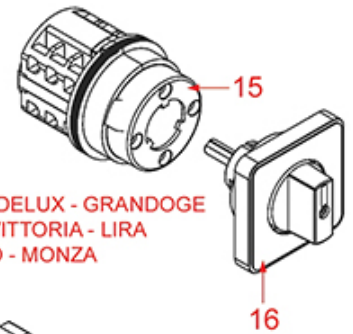

ELECTRICAL PARTS

Positions without LF code no.: upon request