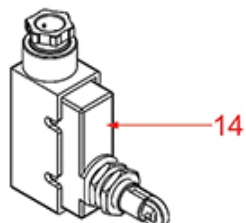

CLASSICA - DELUX
LA VITTORIA - LIRA - MONZA