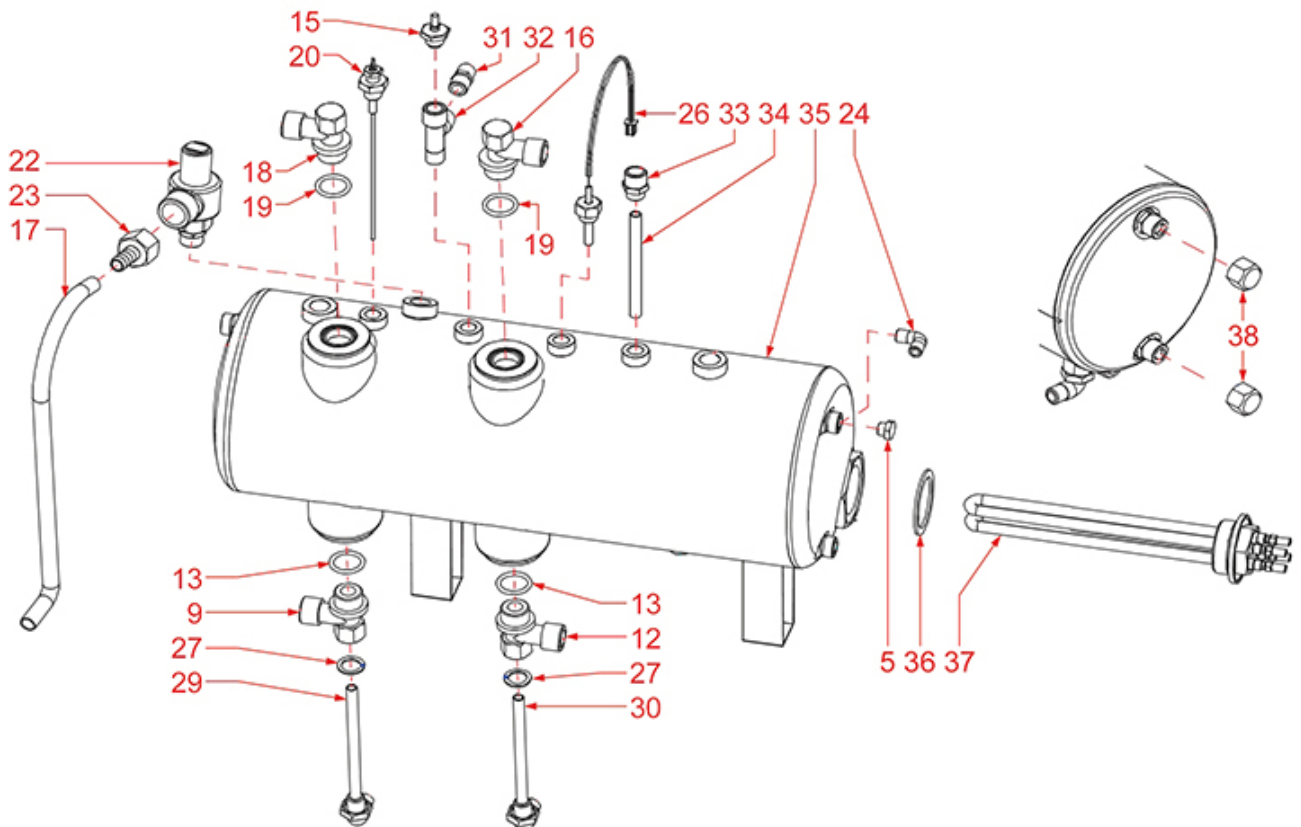

BOILER

CLASSICA-DELUX-GALILEO-GRANDOGGE-LA VITTORIA
LIRA-MONZA-IMOLA-MARANELLO

Positions without LF code no.: upon request

BFC

Position	LF code no.	Description
1	1528026	CYLINDER HEAD SCREW M8x20
4	1755210	HEATING ELEMENT 3500W 230V
4	1755211	HEATING ELEMENT 5200W 230V
5	3349622	BOILER CAP ø 1/8"M
7	1186179	PTFE FLAT GASKET ø 57x43x3 mm
7	1186606	FLAT CARBO GASKET ø 57x43x3 mm
9	1349278	BOILER FITTING ø 1/2"M-1/2"M-1/4"F
10	5060637	INJECTOR PIPE ø 1/4"M - 150 mm
11	5060637	INJECTOR PIPE ø 1/4"M - 150 mm
12	1349278	BOILER FITTING ø 1/2"M-1/2"M-1/4"F
13	1186445	ROUND COPPER GASKET ø 26x21.4x2 mm
15	1523534	BOILER VALVE ø 1/4"M
15	1523538	BOILER VALVE ø 1/4"M
16	1349014	BOILER FITTING ø 1/2"M-1/2"M
18	1349014	BOILER FITTING ø 1/2"M-1/2"M
19	1186445	ROUND COPPER GASKET ø 26x21.4x2 mm
20	5067637	LEVEL PROBE ø 1/4"M-167 mm
21	1349710	NICHEL PLATED L-FITTING ø 1/4"M-1/4"M
22	1515006	BOILER VALVE ø 3/8"M-1/2"M 1.8 bar
23	3349348	NICHEL-PL.HOSE-END FITTING ø 1/2"M ø 12
26	5051250	TEMPERATURE PROBE ø 1/4"M
27	1186619	COPPER FLAT GASKET ø 18x14x1.5 mm
29	1550012	INJECTION PIPE ø 1/4"M
30	1550012	INJECTION PIPE ø 1/4"M
33	1349112	FITTING ø 1/4"M-3/8"M
36	1186623	PTFE FLAT GASKET ø 53x43x3 mm
37	1755208	HEATING ELEMENT 3300W 230V
37	1755209	HEATING ELEMENT 4000W 230V