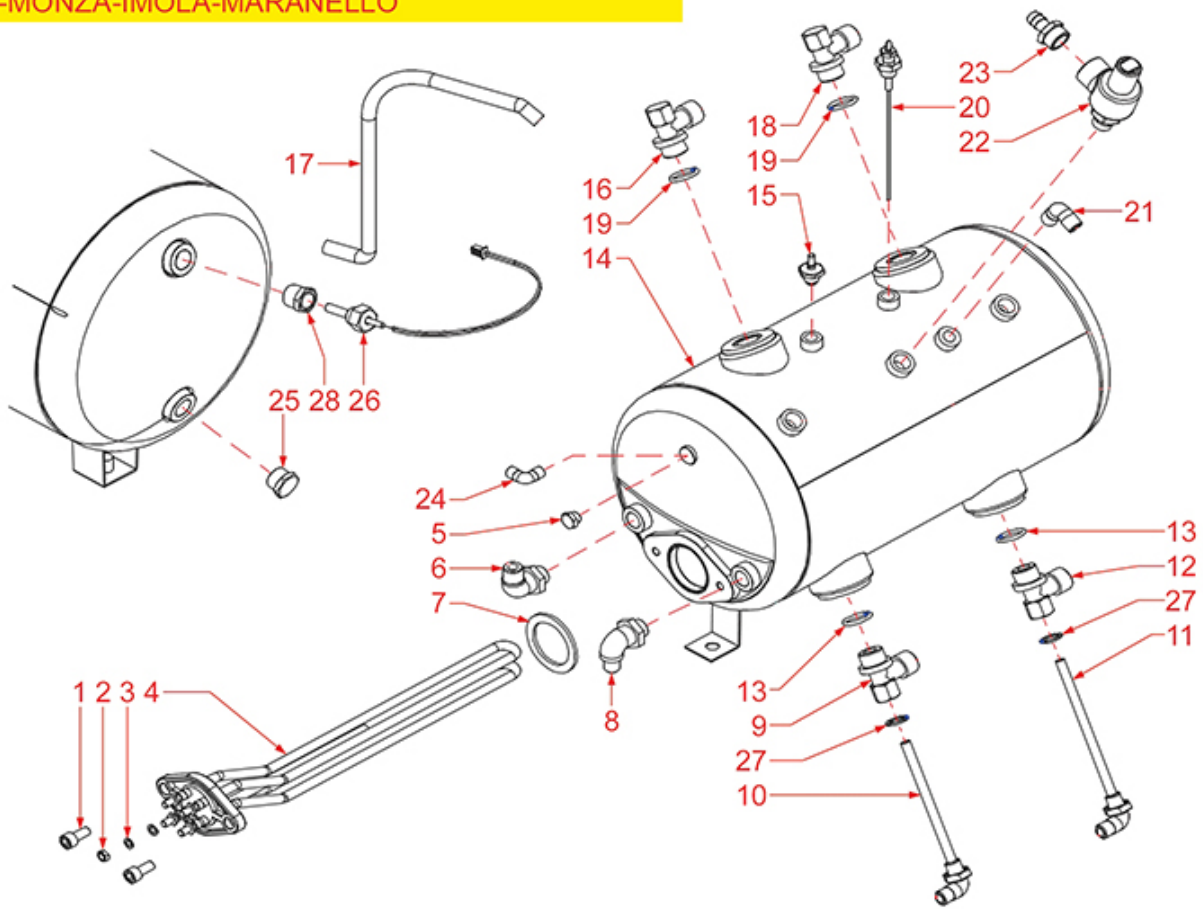

BOILER

CLASSICA-DELUX-GALILEO-GRANDOGGE-LA VITTORIA
LIRA-MONZA-IMOLA-MARANELLO

Positions without LF code no.: upon request

BFC

Position	LF code no.	Description
1	1528026	CYLINDER HEAD SCREW M8x20
4	1755210	HEATING ELEMENT 3500W 230V
4	1755211	HEATING ELEMENT 5200W 230V
5	3349622	BOILER CAP ø 1/8"M
7	1186179	PTFE FLAT GASKET ø 57x43x3 mm
7	1186606	FLAT CARBO GASKET ø 57x43x3 mm
9	1349278	BOILER FITTING ø 1/2"M-1/2"M-1/4"F
10	5060637	INJECTOR PIPE ø 1/4"M - 150 mm
11	5060637	INJECTOR PIPE ø 1/4"M - 150 mm
12	1349278	BOILER FITTING ø 1/2"M-1/2"M-1/4"F
13	1186445	ROUND COPPER GASKET ø 26x21.4x2 mm
15	1523534	BOILER VALVE ø 1/4"M
15	1523538	BOILER VALVE ø 1/4"M
16	1349014	BOILER FITTING ø 1/2"M-1/2"M
18	1349014	BOILER FITTING ø 1/2"M-1/2"M
19	1186445	ROUND COPPER GASKET ø 26x21.4x2 mm
20	5067637	LEVEL PROBE ø 1/4"M-167 mm
21	1349710	NICHEL PLATED L-FITTING ø 1/4"M-1/4"M
22	1515006	BOILER VALVE ø 3/8"M-1/2"M 1.8 bar
23	3349348	NICHEL-PL.HOSE-END FITTING ø 1/2"M ø 12
26	5051250	TEMPERATURE PROBE ø 1/4"M
27	1186619	COPPER FLAT GASKET ø 18x14x1.5 mm
29	1550012	INJECTION PIPE ø 1/4"M
30	1550012	INJECTION PIPE ø 1/4"M
33	1349112	FITTING ø 1/4"M-3/8"M
36	1186623	PTFE FLAT GASKET ø 53x43x3 mm
37	1755208	HEATING ELEMENT 3300W 230V
37	1755209	HEATING ELEMENT 4000W 230V