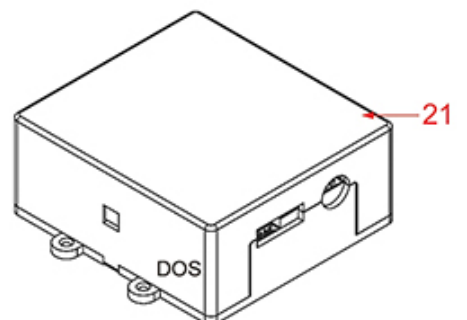

CLASSICA - GRANDOGE - LA VITTORIA - OPERA

Positions without LF code no.: upon request

BFC

Position	LF code no.	Description
1	1319713	
2	1319611	RED BIPOLAR SWITCH 16A 250V
3	1319561	BLACK BIPOLAR SWITCH 16A 250V
4	1319687	SWITCH 2-POLE BLACK 16A 250V
5	3319933	BIPOLAR SWITCH RED 16A 250V
6	1341301	LEVEL ADJUSTER NRL30/1E-2C/F 230V
6	5056960	LEVEL REGULATOR NRL30/1E-2C/F 115V
7	5067644	LEVEL REGULATOR RL30/3ES/F/G 230V
8	5074357	BUTTON PANEL 6 BUTTONS
9	5053895	BUTTON PANEL 6 BUTTONS
10	1319304	PUSH-BUTTON PANEL 6 BUTTONS
11	5073208	BUTTON PANEL 6 BUTTONS
12	5057512	PUSH-BUTTON PANEL 5 BUTTONS
13	1319694	PUSH-BUTTON PANEL 2 BUTTONS
14	1240841	MICROSWITCH 15A 250V
15	1057041	SELECTOR SWITCH 0-2 POSITIONS 20A 300VAC
17	1057022	SELECTOR SWITCH 0-1 POSITIONS 25A 690V
18	5049564	DOSER CONTROL BOX 1 GROUP 230V
19	7105437	DOSER CONTROL BOX 2 GROUPS 230V
20	5055048	DOSING CONTROL BOX 1-2-3 GROUPS 240Vac
21	5059540	DOSER CONTROL BOX 2-3 GROUPS 230V