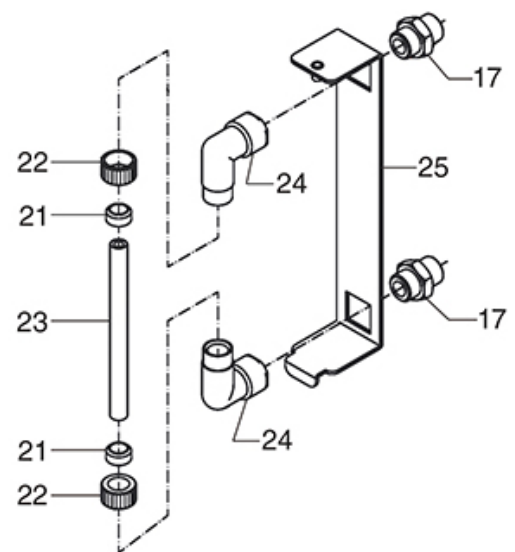

LEVELS

B2000-B2000AL-B2006-B2006AL-GALATEA

B2009

B6000-ELLISSE NEW

B2013