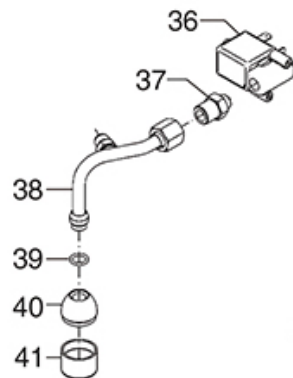

TAPS ELLISSE NEW

ELLISSE NEW

BEZZERA

Position	LF code no.	Description
6	5048263	WATER/STEAM TAP NUT
7	1348326	SPRING RING RADIAL $\varnothing$ 7 mm
9	1186105	COPPER FLAT GASKET $\varnothing$ 28x24x1 mm
12	1186709	O-RING 0115 VITON
13	5048170	GASKET HOLDER PLUS
14	1186102	FLAT EPDM GASKET $\varnothing$ 19x3.5x4 mm
16	1186101	SCREW FOR GASKET HOLDER
22	1548044	TAP WATER/STEAM PLUS
27	1449370	STEAM PIPE COMPLETE
29	1250545	SPRING $\varnothing$ 14x10 mm
30	1186304	O-RING 0112 EPDM
31	1186331	BUSHING
32	1186332	CONICAL PTFE SEAL $\varnothing$ 16.5x6x5.5 mm
35	1186180	BURN PREVENTING RUBBERPIECE $\varnothing$ 10 mm
39	1186707	O-RING 0108 VITON
44	1186730	O-RING 0114 VITON
45	1250358	SPRING $\varnothing$ 8x33 mm EXPANSION VALVE
47	1186154	BLIND GASKET 8x4
49	1186612	O-RING 02025 VITON
51	5049014	SPRING $\varnothing$ 7.5x22 mm
55	1160501	WATER FILTER $\varnothing$ 14x10x12 mm