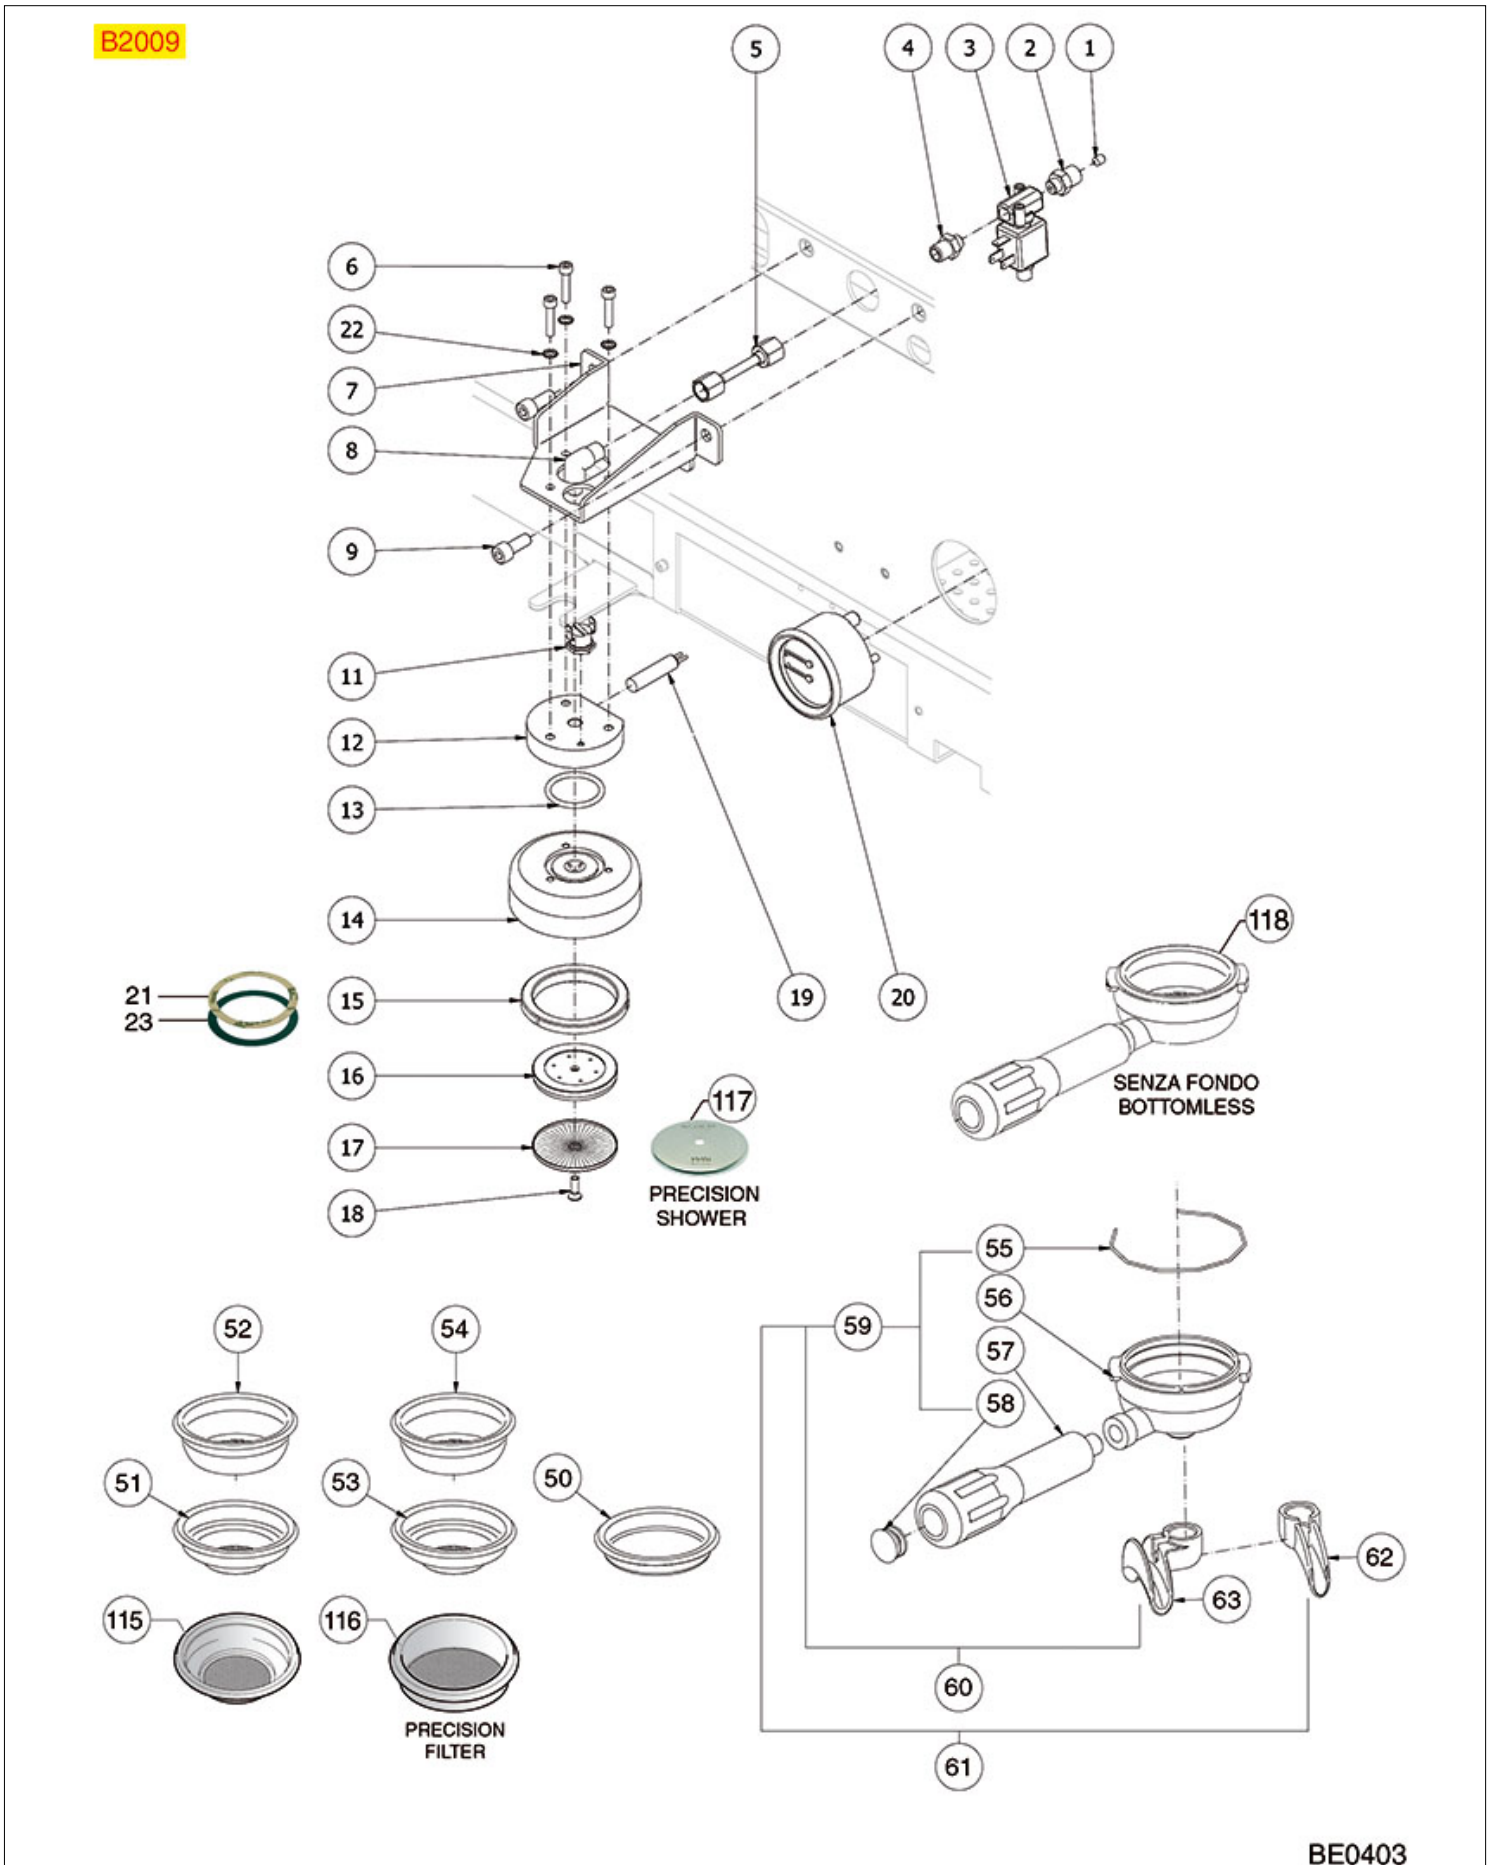

BREW GROUP B2009

BEZZERA

Position	LF code no.	Description
3	5053805	SOLENOID VALVE ODE 3 WAYS $\varnothing$ 1/8" 230V 5W
6	5055171	CYLINDER HEAD SCREW M5x25
9	1528026	CYLINDER HEAD SCREW M8x20
11	1443079	CONTACT THERMOSTAT 95°C M4 250V 16A
13	3186580	OR GASKET 04131 VITON
15	1786059	GASKET FILTER HOLDER $\varnothing$ 72x55.5x9.3 mm
16	1086502	SHOWER HOLDER DIFFUSER
17	1081036	SHOWER $\varnothing$ 57.5 mm
17	1081536	SHOWER SCREEN $\varnothing$ 57.5 mm
18	1528023	COUNTERSUNK FLAT HEAD SCREWS M5x16
19	1755286	CARTRIDGE HEATING ELEMENT 50W 230V
20	1245555	BOILER-PUMP PRESSURE GAUGE $\varnothing$ 60 mm
21	1190011	PAPER SEAL $\varnothing$ 72x58x0.8 mm
23	1190002	RUBBER SHIM $\varnothing$ 73x59x1 mm EPDM
50	1160339	BLIND FILTER
51	1160251	1 CUP FILTER 6 g
52	1160252	FILTER 2-CUP 12 g
53	1160335	1 CUP FILTER 7 g
54	1160337	FILTER 2-CUP 14 g
55	1250002	S/STEEL FILTER LOCKING SPRING $\varnothing$ 1.20 mm
56	1165006	FILTER HOLDER COFFEE MACHINES
57	1241504	FILTER HOLDER HANDLE M12
62	1022059	SPOUT SINGLE $\varnothing$ 3/8"
63	1022502	DOUBLE SPOUT $\varnothing$ 3/8"
115	1460100	PRECISION FILTER 1 CUP 6/8 g H24.5
115	1460101	PRECISION FILTER 1 CUP 7/9 g H26.5
116	1460102	PRECISION FILTER 2 CUPS 12/18 g H24.5
116	1460103	PRECISION FILTER 2 CUPS 14/20 g H26.5
116	1460104	PRECISION FILTER 2 CUPS 18/22 g H28,5
117	1460203	PRECISION SHOWER SCREEN $\varnothing$ 57 mm
117	1460208	PRECISION SHOWER SCREEN $\varnothing$ 57 mm
118	1165181	BOTTOMLESS FILTER HOLDER BEZZERA