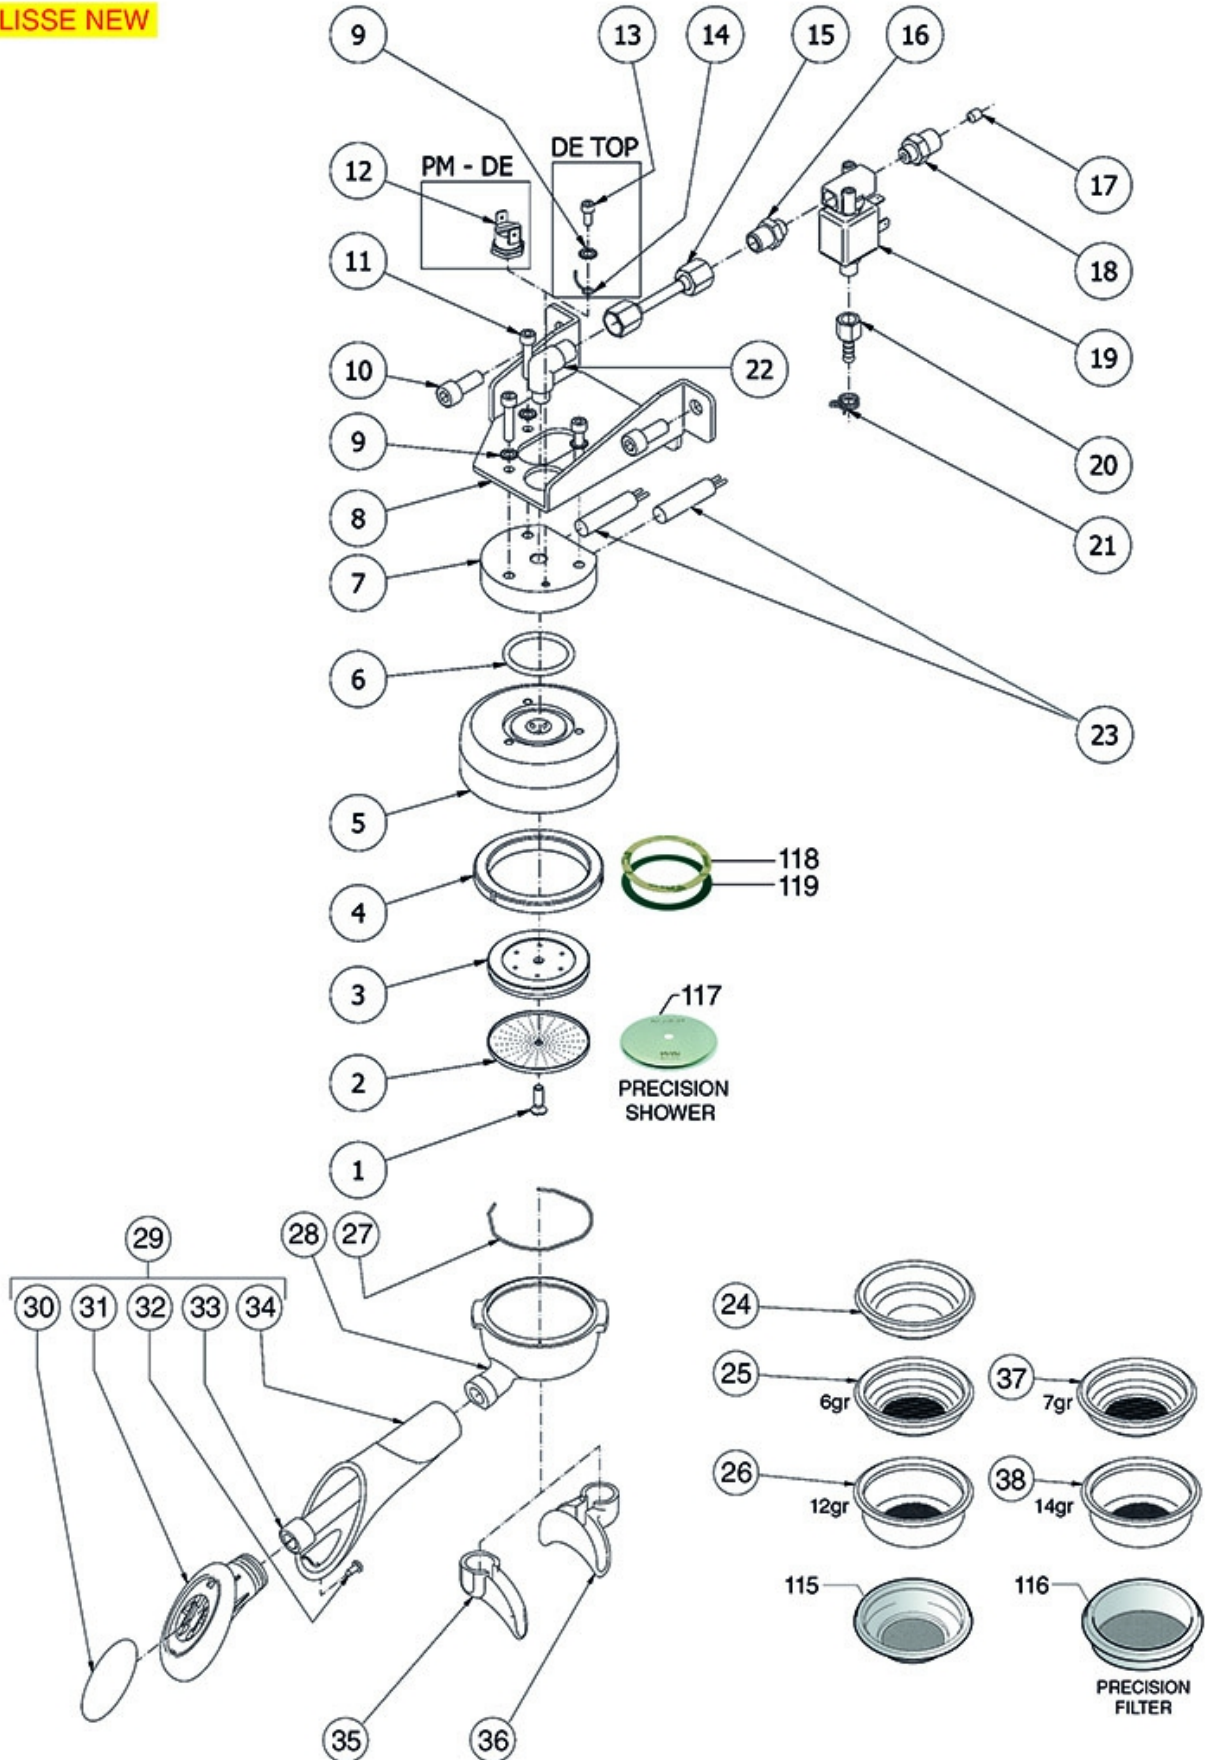

BREW GROUP ELLISSE NEW

ELLISSE NEW

BEZZERA

Position	LF code no.	Description
1	1528023	COUNTERSUNK FLAT HEAD SCREWS M5x16
2	1081036	SHOWER $\varnothing$ 57.5 mm
2	1081536	SHOWER SCREEN $\varnothing$ 57.5 mm
3	1086502	SHOWER HOLDER DIFFUSER
4	1786059	GASKET FILTER HOLDER $\varnothing$ 72x55.5x9.3 mm
6	3186580	OR GASKET 04131 VITON
10	1528026	CYLINDER HEAD SCREW M8x20
11	5055171	CYLINDER HEAD SCREW M5x25
12	1443079	CONTACT THERMOSTAT 95°C M4 250V 16A
13	1455034	CYLINDER HEAD SCREW M4x10
19	5053805	SOLENOID VALVE ODE 3 WAYS $\varnothing$ 1/8" 230V 5W
24	1160339	BLIND FILTER
25	1160251	1 CUP FILTER 6 g
26	1160252	FILTER 2-CUP 12 g
27	1250002	S/STEEL FILTER LOCKING SPRING $\varnothing$ 1.20 mm
28	1165131	FILTER HOLDER F/BEZZERA COFFEE MACHINES
29	1141009	FILTER-HOLDER KNOB M12
35	1022059	SPOUT SINGLE $\varnothing$ 3/8"
36	1022506	SPOUT DOUBLE $\varnothing$ 3/8"
37	1160335	1 CUP FILTER 7 g
38	1160337	FILTER 2-CUP 14 g
115	1460100	PRECISION FILTER 1 CUP 6/8 g H24.5
115	1460101	PRECISION FILTER 1 CUP 7/9 g H26.5
116	1460102	PRECISION FILTER 2 CUPS 12/18 g H24.5
116	1460103	PRECISION FILTER 2 CUPS 14/20 g H26.5
116	1460104	PRECISION FILTER 2 CUPS 18/22 g H28,5
117	1460203	PRECISION SHOWER SCREEN $\varnothing$ 57 mm
117	1460208	PRECISION SHOWER SCREEN $\varnothing$ 57 mm
118	1190011	PAPER SEAL $\varnothing$ 72x58x0.8 mm
119	1190002	RUBBER SHIM $\varnothing$ 73x59x1 mm EPDM