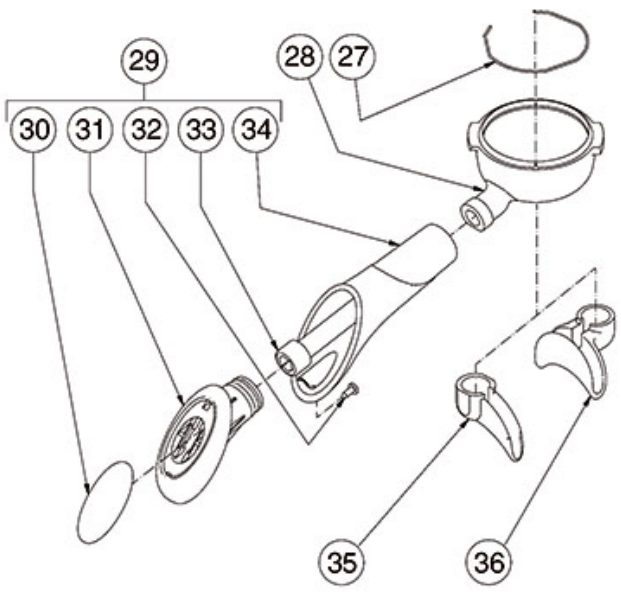

BREW GROUP B2013

B2013

BEZZERA

Position	LF code no.	Description
1	1528023	COUNTERSUNK FLAT HEAD SCREWS M5x16
2	1081036	SHOWER $\varnothing$ 57.5 mm
2	1081536	SHOWER SCREEN $\varnothing$ 57.5 mm
3	1086502	SHOWER HOLDER DIFFUSER
4	1786059	GASKET FILTER HOLDER $\varnothing$ 72x55.5x9.3 mm
6	3186580	OR GASKET 04131 VITON
8	1755286	CARTRIDGE HEATING ELEMENT 50W 230V
9	1443079	CONTACT THERMOSTAT 95°C M4 250V 16A
10	1528026	CYLINDER HEAD SCREW M8x20
12	5055171	CYLINDER HEAD SCREW M5x25
19	1120263	SOLEN. VALVE PARKER 3 WAYS 230V 50/60Hz
24	1160339	BLIND FILTER
25	1160251	1 CUP FILTER 6 g
26	1160252	FILTER 2-CUP 12 g
27	1250002	S/STEEL FILTER LOCKING SPRING $\varnothing$ 1.20 mm
28	1165131	FILTER HOLDER F/BEZZERA COFFEE MACHINES
29	1141009	FILTER-HOLDER KNOB M12
35	1022059	SPOUT SINGLE $\varnothing$ 3/8"
36	1022506	SPOUT DOUBLE $\varnothing$ 3/8"
37	1160335	1 CUP FILTER 7 g
38	1160337	FILTER 2-CUP 14 g
115	1460100	PRECISION FILTER 1 CUP 6/8 g H24.5
115	1460101	PRECISION FILTER 1 CUP 7/9 g H26.5
116	1460102	PRECISION FILTER 2 CUPS 12/18 g H24.5
116	1460103	PRECISION FILTER 2 CUPS 14/20 g H26.5
116	1460104	PRECISION FILTER 2 CUPS 18/22 g H28,5
117	1460203	PRECISION SHOWER SCREEN $\varnothing$ 57 mm
117	1460208	PRECISION SHOWER SCREEN $\varnothing$ 57 mm
118	1190011	PAPER SEAL $\varnothing$ 72x58x0.8 mm
119	1190002	RUBBER SHIM $\varnothing$ 73x59x1 mm EPDM