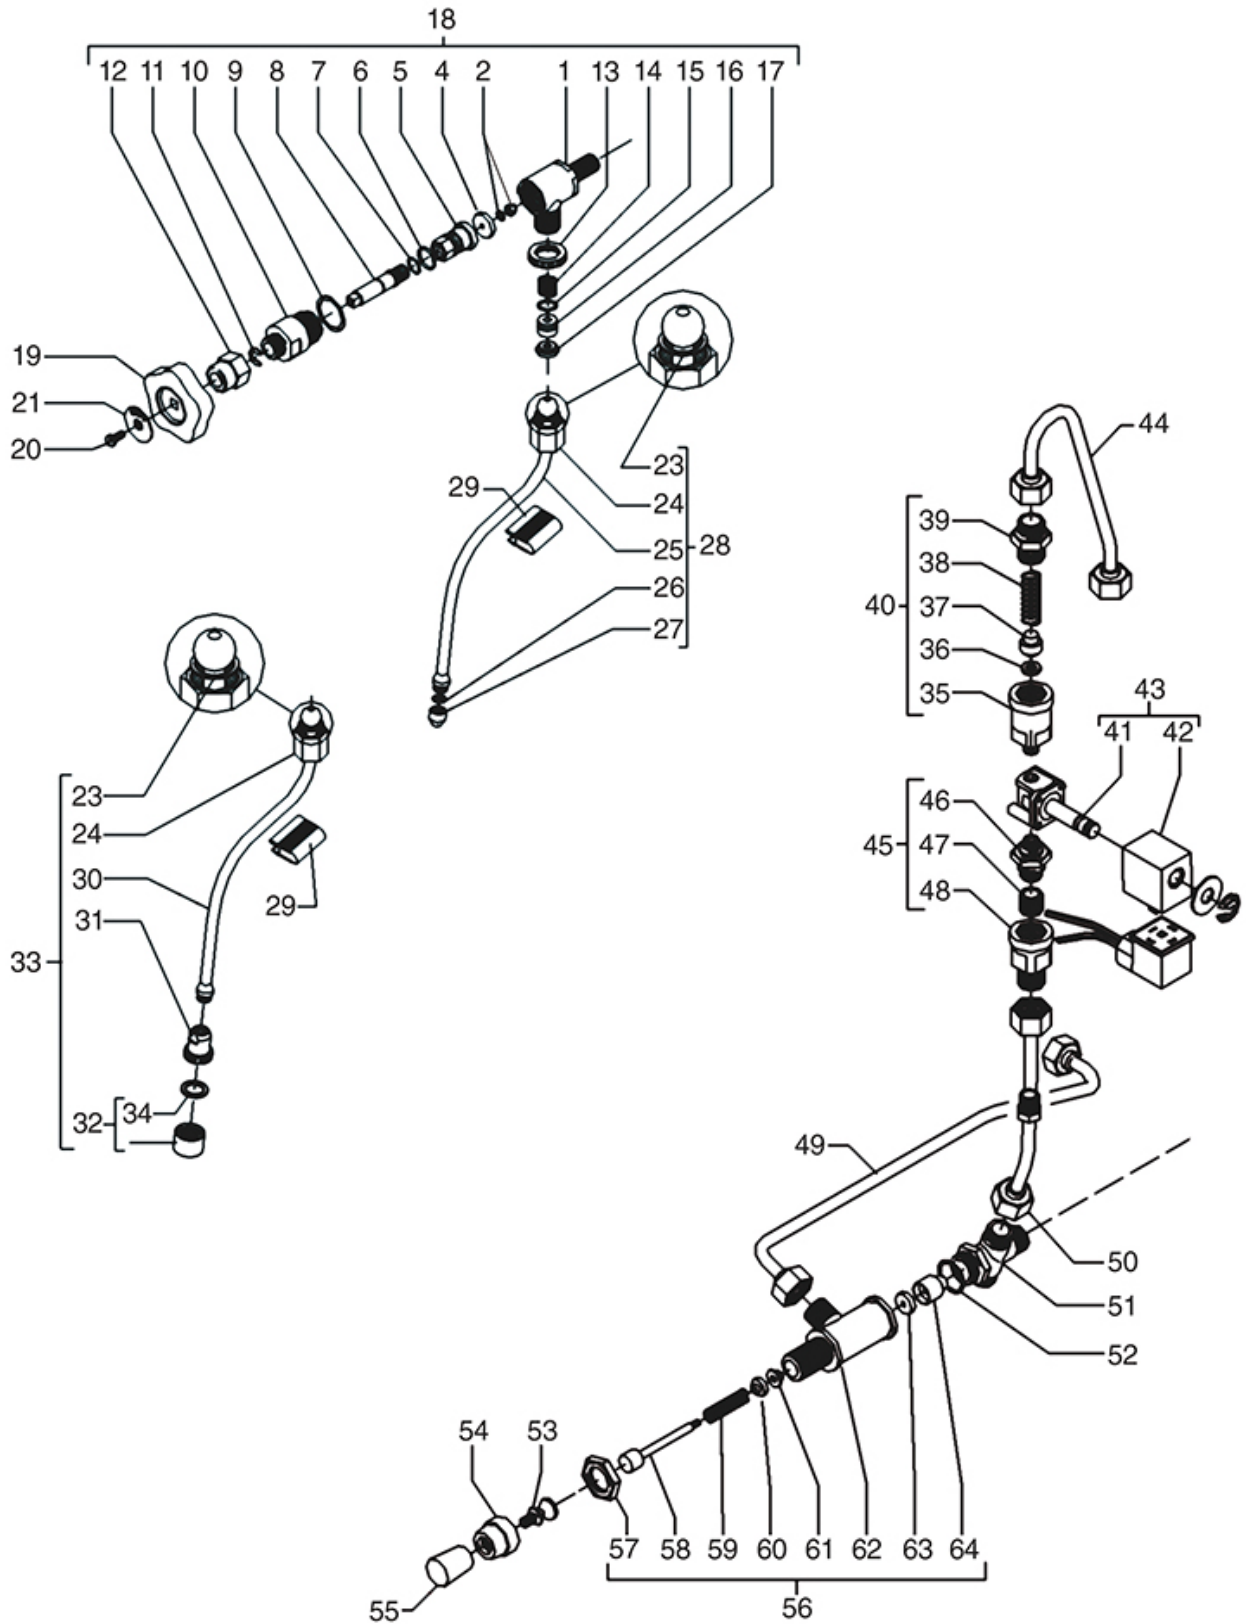

TAPS GALATEA

GALATEA

BEZZERA

Position	LF code no.	Description
2	1186101	SCREW FOR GASKET HOLDER
4	1186102	FLAT EPDM GASKET $\varnothing$ 19x3.5x4 mm
5	5048170	GASKET HOLDER PLUS
6	1186709	O-RING 0115 VITON
11	1348326	SPRING RING RADIAL $\varnothing$ 7 mm
14	1250545	SPRING $\varnothing$ 14x10 mm
15	1186304	O-RING 0112 EPDM
16	1186331	BUSHING
17	1186332	CONICAL PTFE SEAL $\varnothing$ 16.5x6x5.5 mm
19	1241196	HANDLE TAP WATER/STEAM
27	1449056	NOZZLE FOR STEAM OUTLET
36	1186108	BLIND GASKET $\varnothing$ 12x5 mm EPDM
42	3120032	COIL PARKER ZB09 9W 220/240V 50/60Hz
43	1120460	2-WAY SOLENOID VALVE LUCIFER 240V 50Hz
43	1120466	2-WAY SOLENOID VALVE LUCIFER 115V 60Hz
47	1160501	WATER FILTER $\varnothing$ 14x10x12 mm
52	1186333	COPPER FLAT GASKET $\varnothing$ 26x20x2 mm
58	1324102	INLET TAP PIN
59	1250446	INLET TAP SPRING $\varnothing$ 9x35 mm
61	1186109	CONICAL PTFE SEAL $\varnothing$ 12x5x5.5 mm
63	1186111	FLAT EPDM GASKET $\varnothing$ 14x4x4 mm