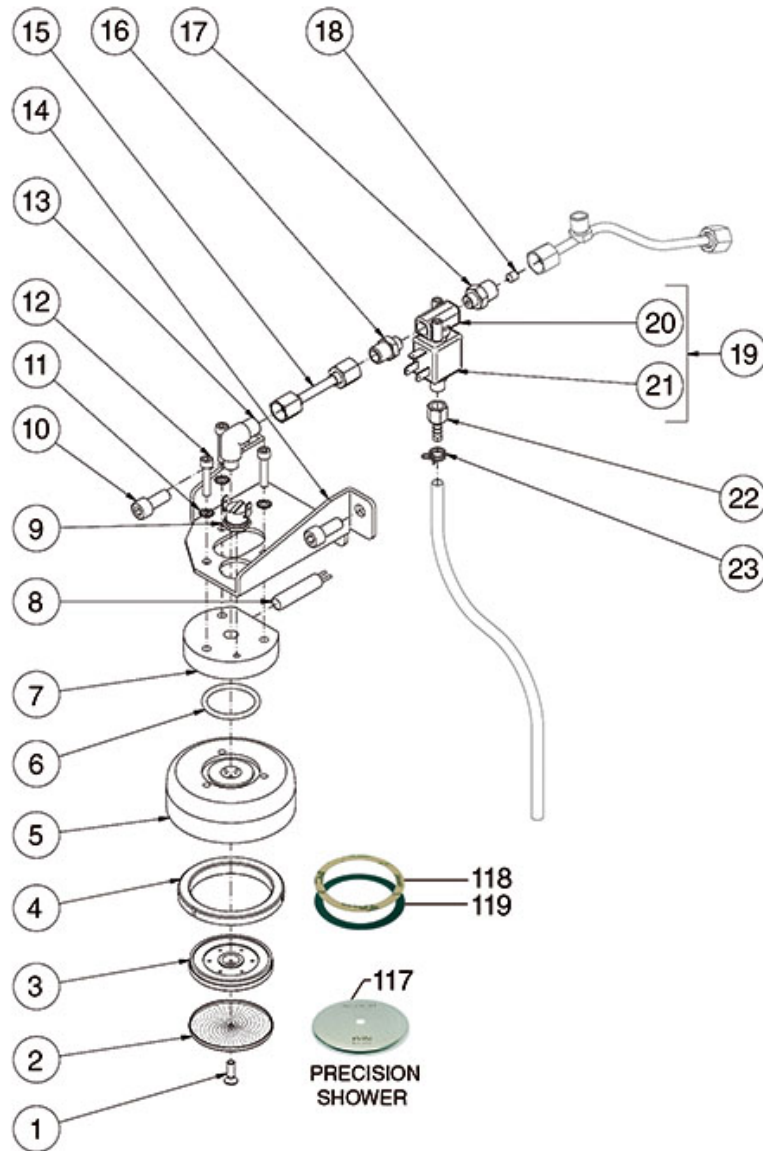

BREW GROUP B2013

B2013

BEZZERA

Position	LF code no.	Description
1	1528023	COUNTERSUNK FLAT HEAD SCREWS M5x16
2	1081036	SHOWER $\varnothing$ 57.5 mm
2	1081536	SHOWER SCREEN $\varnothing$ 57.5 mm
3	1086502	SHOWER HOLDER DIFFUSER
4	1786059	GASKET FILTER HOLDER $\varnothing$ 72x55.5x9.3 mm
6	3186580	OR GASKET 04131 VITON
8	1755286	CARTRIDGE HEATING ELEMENT 50W 230V
9	1443079	CONTACT THERMOSTAT 95°C M4 250V 16A
10	1528026	CYLINDER HEAD SCREW M8x20
12	5055171	CYLINDER HEAD SCREW M5x25
19	1120263	SOLEN. VALVE PARKER 3 WAYS 230V 50/60Hz
24	1160339	BLIND FILTER
25	1160251	1 CUP FILTER 6 g
26	1160252	FILTER 2-CUP 12 g
27	1250002	S/STEEL FILTER LOCKING SPRING $\varnothing$ 1.20 mm
28	1165131	FILTER HOLDER F/BEZZERA COFFEE MACHINES
29	1141009	FILTER-HOLDER KNOB M12
35	1022059	SPOUT SINGLE $\varnothing$ 3/8"
36	1022506	SPOUT DOUBLE $\varnothing$ 3/8"
37	1160335	1 CUP FILTER 7 g
38	1160337	FILTER 2-CUP 14 g
115	1460100	PRECISION FILTER 1 CUP 6/8 g H24.5
115	1460101	PRECISION FILTER 1 CUP 7/9 g H26.5
116	1460102	PRECISION FILTER 2 CUPS 12/18 g H24.5
116	1460103	PRECISION FILTER 2 CUPS 14/20 g H26.5
116	1460104	PRECISION FILTER 2 CUPS 18/22 g H28,5
117	1460203	PRECISION SHOWER SCREEN $\varnothing$ 57 mm
117	1460208	PRECISION SHOWER SCREEN $\varnothing$ 57 mm
118	1190011	PAPER SEAL $\varnothing$ 72x58x0.8 mm
119	1190002	RUBBER SHIM $\varnothing$ 73x59x1 mm EPDM