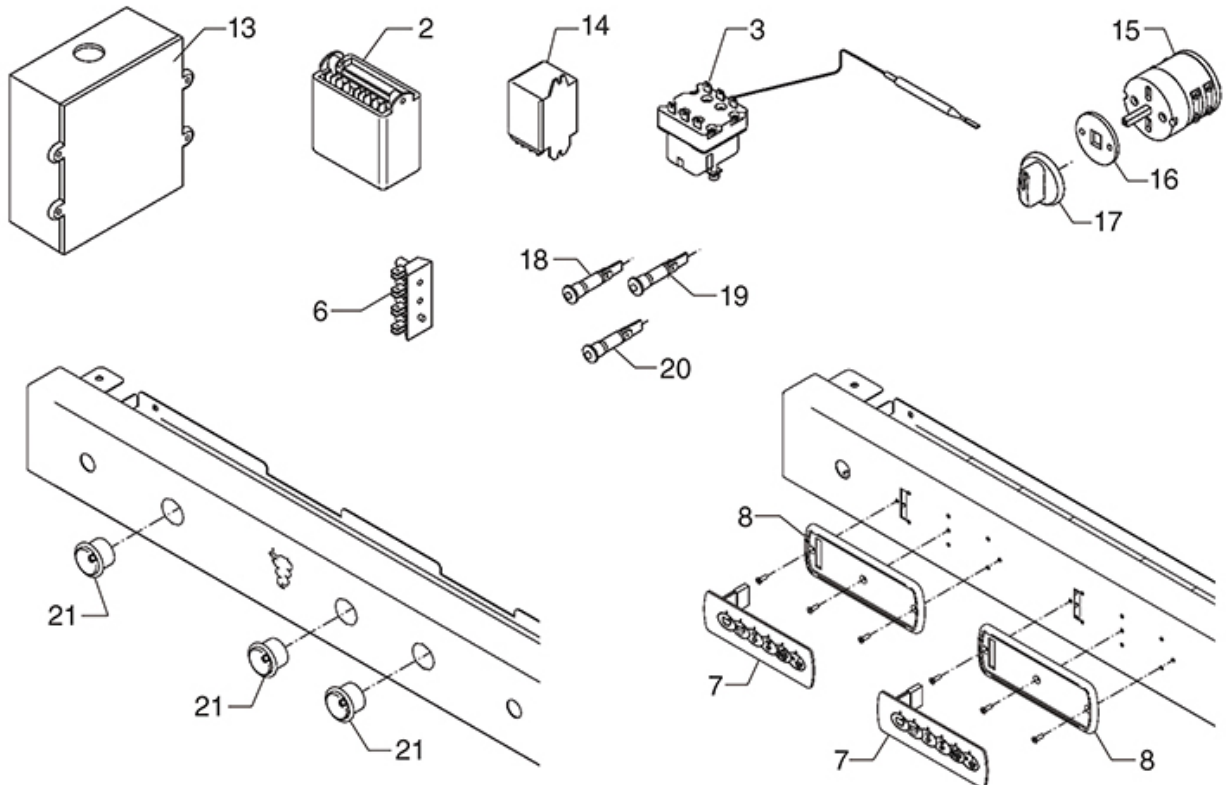

ELECTRICAL PARTS B2009-B2013

B2009

B2013