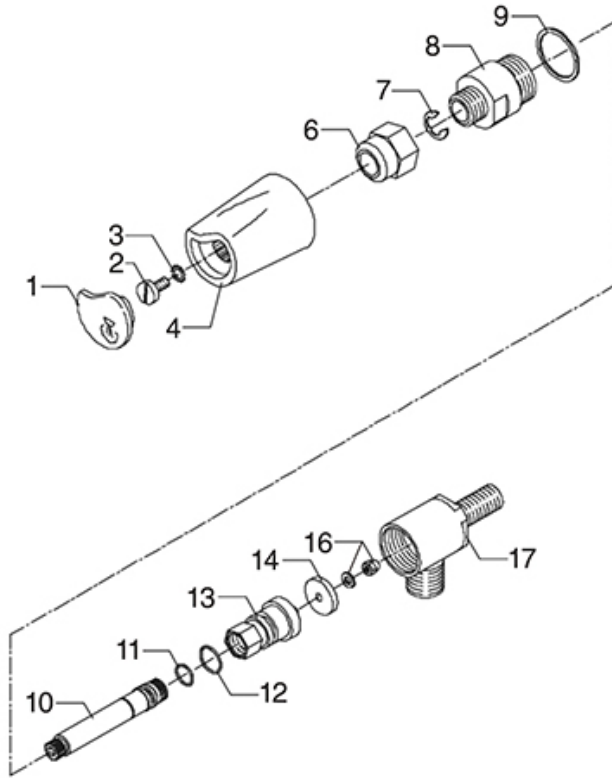

TAPS ELLISSE NEW

ELLISSE NEW

BEZZERA

Position	LF code no.	Description
6	5048263	WATER/STEAM TAP NUT
7	1348326	SPRING RING RADIAL $\varnothing$ 7 mm
9	1186105	COPPER FLAT GASKET $\varnothing$ 28x24x1 mm
12	1186709	O-RING 0115 VITON
13	5048170	GASKET HOLDER PLUS
14	1186102	FLAT EPDM GASKET $\varnothing$ 19x3.5x4 mm
16	1186101	SCREW FOR GASKET HOLDER
22	1548044	TAP WATER/STEAM PLUS
27	1449370	STEAM PIPE COMPLETE
29	1250545	SPRING $\varnothing$ 14x10 mm
30	1186304	O-RING 0112 EPDM
31	1186331	BUSHING
32	1186332	CONICAL PTFE SEAL $\varnothing$ 16.5x6x5.5 mm
35	1186180	BURN PREVENTING RUBBERPIECE $\varnothing$ 10 mm
39	1186707	O-RING 0108 VITON
44	1186730	O-RING 0114 VITON
45	1250358	SPRING $\varnothing$ 8x33 mm EXPANSION VALVE
47	1186154	BLIND GASKET 8x4
49	1186612	O-RING 02025 VITON
51	5049014	SPRING $\varnothing$ 7.5x22 mm
55	1160501	WATER FILTER $\varnothing$ 14x10x12 mm