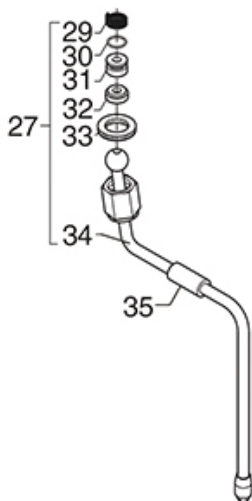

TAPS ELLISSE NEW

ELLISSE NEW

BEZZERA

Position	LF code no.	Description
6	5048263	WATER/STEAM TAP NUT
7	1348326	SPRING RING RADIAL $\varnothing$ 7 mm
9	1186105	COPPER FLAT GASKET $\varnothing$ 28x24x1 mm
12	1186709	O-RING 0115 VITON
13	5048170	GASKET HOLDER PLUS
14	1186102	FLAT EPDM GASKET $\varnothing$ 19x3.5x4 mm
16	1186101	SCREW FOR GASKET HOLDER
22	1548044	TAP WATER/STEAM PLUS
27	1449370	STEAM PIPE COMPLETE
29	1250545	SPRING $\varnothing$ 14x10 mm
30	1186304	O-RING 0112 EPDM
31	1186331	BUSHING
32	1186332	CONICAL PTFE SEAL $\varnothing$ 16.5x6x5.5 mm
35	1186180	BURN PREVENTING RUBBERPIECE $\varnothing$ 10 mm
39	1186707	O-RING 0108 VITON
44	1186730	O-RING 0114 VITON
45	1250358	SPRING $\varnothing$ 8x33 mm EXPANSION VALVE
47	1186154	BLIND GASKET 8x4
49	1186612	O-RING 02025 VITON
51	5049014	SPRING $\varnothing$ 7.5x22 mm
55	1160501	WATER FILTER $\varnothing$ 14x10x12 mm