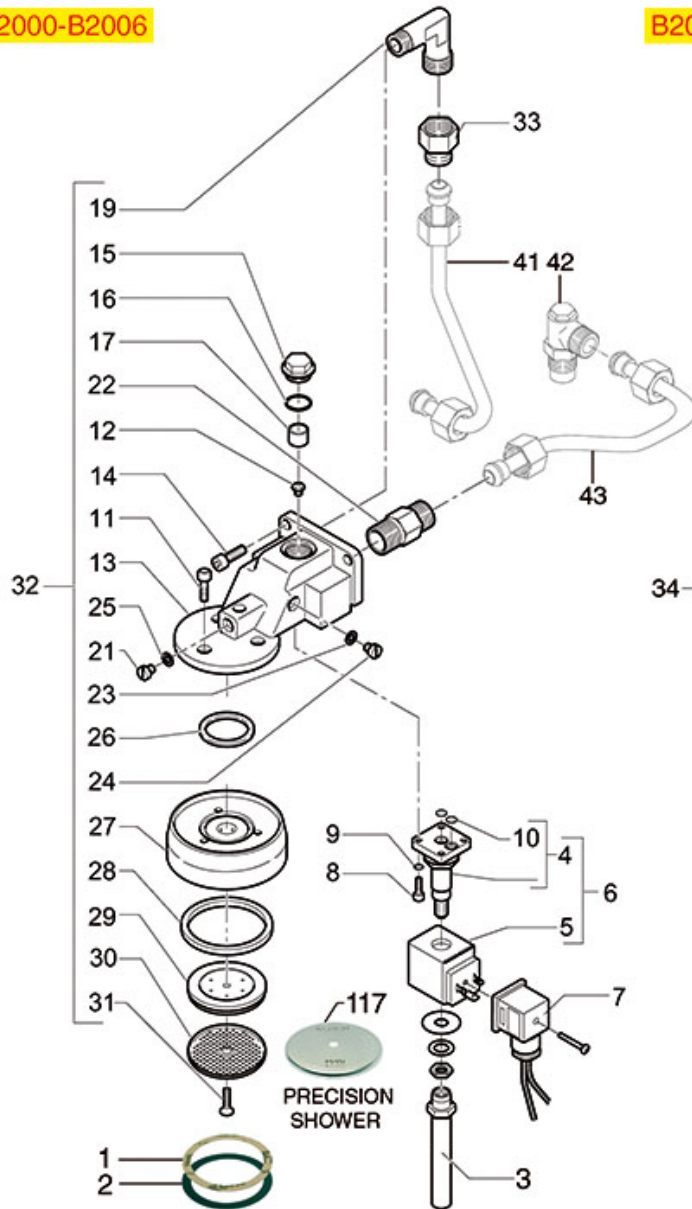

# BEZZERA

Position	LF code no.	Description
1	1190001	PAPER SHIM $\varnothing$ 73x59x0.8 mm
2	1190002	RUBBER SHIM $\varnothing$ 73x59x1 mm EPDM
4	1120334	3-WAY MECHANICAL COMPONENT LUCIFER
5	1120008	COIL SIRAI ZA10AH8 14VA 230V 50Hz
5	1120332	COIL LUCIFER/PARKER 220/240V 9W 50Hz
5	1120363	COIL LUCIFER 483510S5 9W 115V 50/60Hz
6	1120101	3-WAY SOLENOID VALVE PARKER 115V 50/60Hz
6	1120335	3-WAY SOLENOID VALVE PARKER 230V 50/60Hz
7	3120044	CONNECTOR FEMALE SMALL
8	1184006	LOW CYLINDER HEAD SCREW M4x12
9	1348814	TOOTHED WASHER EXT. M4
10	1186611	O-RING 02025 RED SILICONE
10	1186612	O-RING 02025 VITON
12	1500530	NOZZLE M5x1 HOLE $\varnothing$ 0.75 mm
14	1528084	CYLINDER HEAD SCREW M8x25
15	1439003	CAP $\varnothing$ 18 mm FOR BREW GROUP
16	1186714	O-RING 0119 VITON
17	1160501	WATER FILTER $\varnothing$ 14x10x12 mm
26	3186580	OR GASKET 04131 VITON
27	1002010	FILTER HOLDER FITTING BELL
28	1486018	FILTERHOLDER GASKET $\varnothing$ 66x56.5x5.3 mm
28	1486020	FILTER HOLDER GASKET $\varnothing$ 69x57x6 mm
28	1786059	GASKET FILTER HOLDER $\varnothing$ 72x55.5x9.3 mm
29	1086502	SHOWER HOLDER DIFFUSER
30	1081006	SHOWER SCREEN $\varnothing$ 51.5 mm
30	1081007	SHOWER SCREEN $\varnothing$ 51.5 mm
30	1081036	SHOWER $\varnothing$ 57.5 mm
30	1081536	SHOWER SCREEN $\varnothing$ 57.5 mm
31	1528023	COUNTERSUNK FLAT HEAD SCREWS M5x16
31	1528501	COUNTERSUNK HEAD SCREWS WITH SHELLM5x12
37	1160516	WATER FILTER $\varnothing$ 11 mm
100	1160339	BLIND FILTER
101	1160251	1 CUP FILTER 6 g
102	1160252	FILTER 2-CUP 12 g
103	1160335	1 CUP FILTER 7 g
104	1160337	FILTER 2-CUP 14 g
105	1250101	FILTER BLOCKING SPRING $\varnothing$ 1,00 mm INOX
106	1165006	FILTER HOLDER COFFEE MACHINES
107	1241504	FILTER HOLDER HANDLE M12
110	1022501	SINGLE SPOUT $\varnothing$ 3/8"
112	1022502	DOUBLE SPOUT $\varnothing$ 3/8"
114	1165181	BOTTOMLESS FILTER HOLDER BEZZERA
115	1460100	PRECISION FILTER 1 CUP 6/8 g H24.5
115	1460101	PRECISION FILTER 1 CUP 7/9 g H26.5
116	1460102	PRECISION FILTER 2 CUPS 12/18 g H24.5
116	1460103	PRECISION FILTER 2 CUPS 14/20 g H26.5
116	1460104	PRECISION FILTER 2 CUPS 18/22 g H28,5
117	1460200	PRECISION SHOWER SCREEN $\varnothing$ 51.5 mm
117	1460203	PRECISION SHOWER SCREEN $\varnothing$ 57 mm
117	1460205	PRECISION SHOWER SCREEN $\varnothing$ 51.5 mm
117	1460208	PRECISION SHOWER SCREEN $\varnothing$ 57 mm