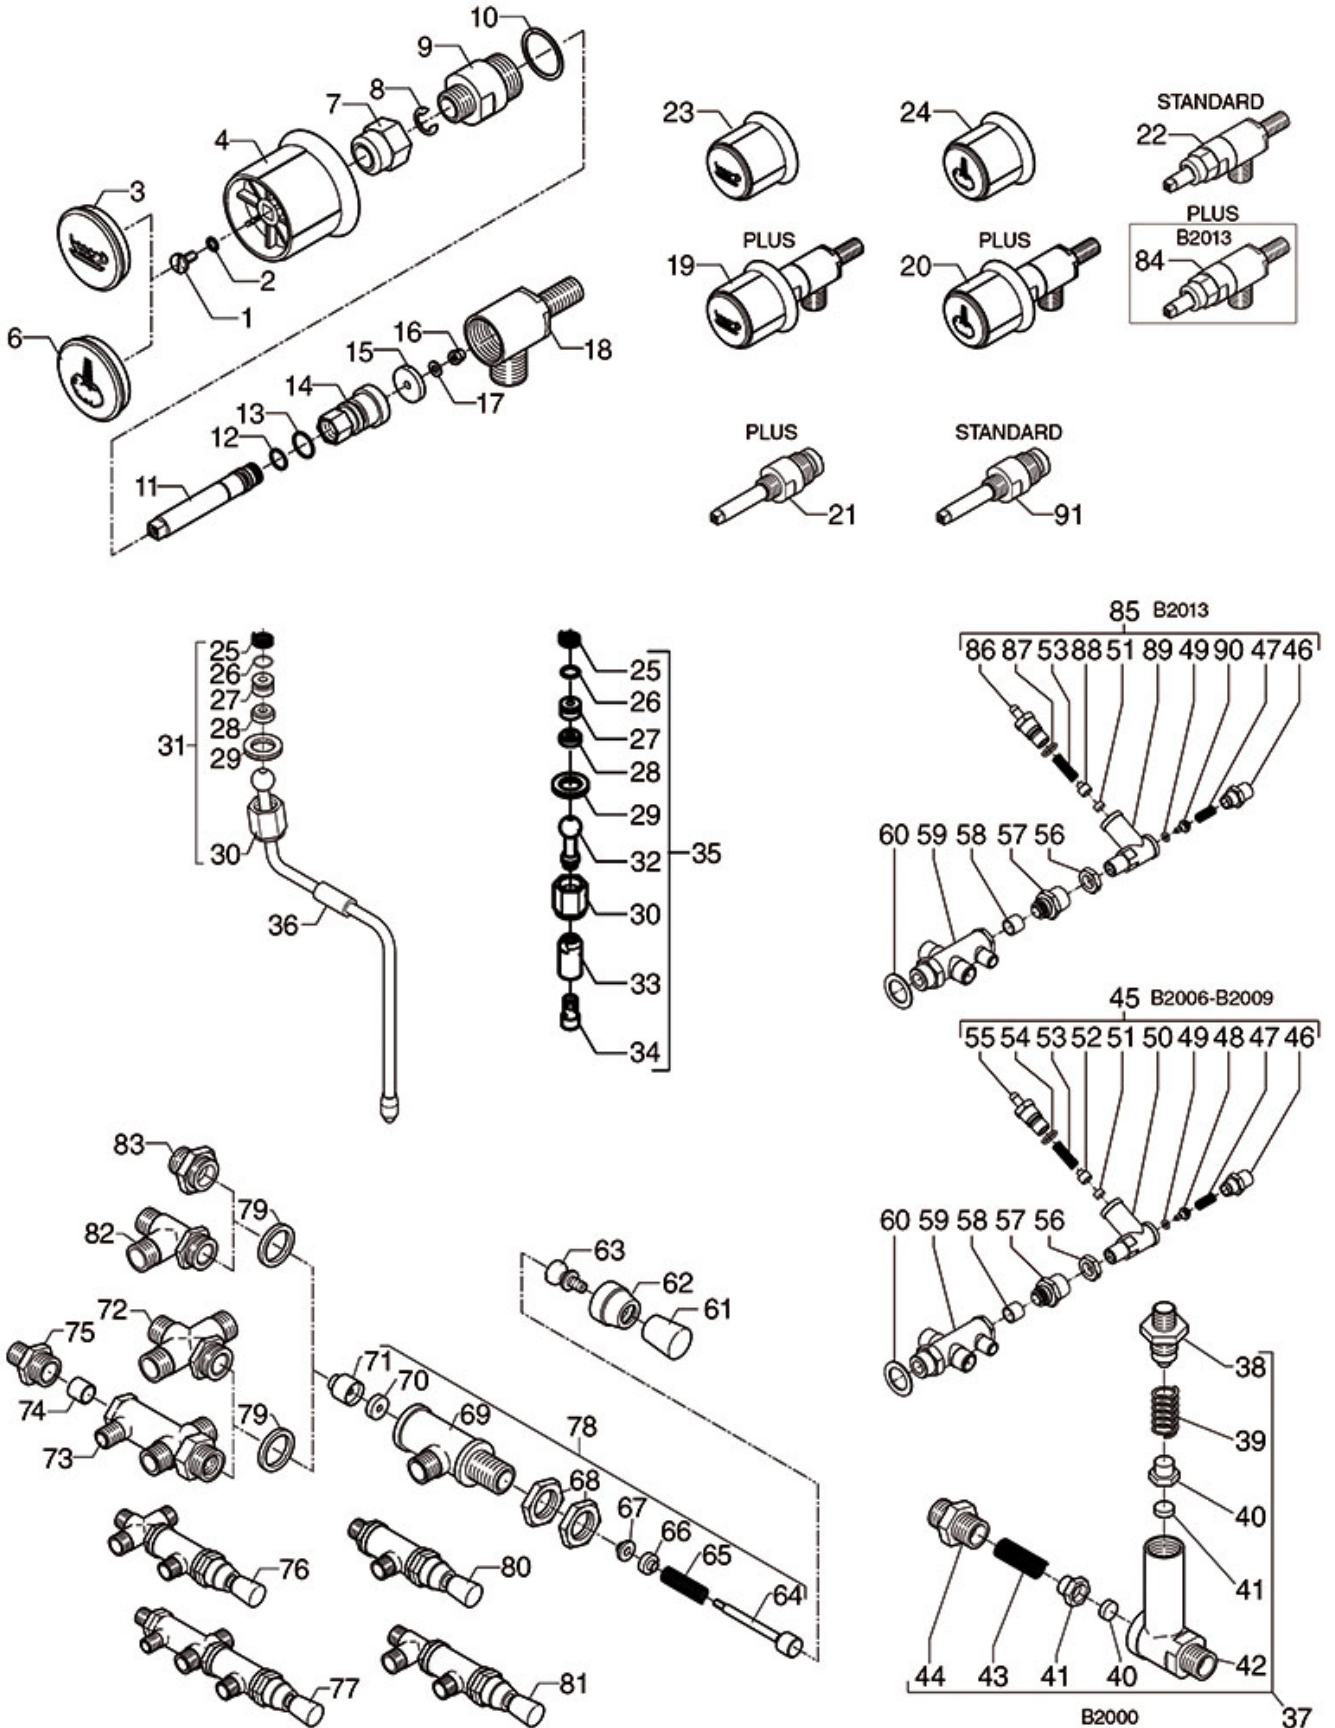

TAPS B2000-B2006-B2009-B3000-B2013

B2000-B2000AL-B2006-B2006AL-B2009-B3000-B2013

BEZZERA

Position	LF code no.	Description
3	5501073	WATER INSERT FOR KNOB
4	5028645	WATER/STEAM TAP KNOB
6	5501072	STEAM INSERT FOR KNOB
7	5048263	WATER/STEAM TAP NUT
8	1348326	SPRING RING RADIAL $\varnothing$ 7 mm
10	1186105	COPPER FLAT GASKET $\varnothing$ 28x24x1 mm
11	1324168	WATER/STEAM TAP PIN PLUS
12	1186707	O-RING 0108 VITON
13	1186709	O-RING 0115 VITON
14	5048170	GASKET HOLDER PLUS
15	1186102	FLAT EPDM GASKET $\varnothing$ 19x3.5x4 mm
16	1186101	SCREW FOR GASKET HOLDER
17	1186101	SCREW FOR GASKET HOLDER
19	5061562	WATER TAP ASSEMBLY PLUS
20	1548030	STEAM TAP COMPLETE PLUS
22	1348325	WATER/STEAM TAP
23	1241352	WATER TAP KNOB
24	1241351	STEAM TAP KNOB
25	1250545	SPRING $\varnothing$ 14x10 mm
26	1186304	O-RING 0112 EPDM
27	1186331	BUSHING
28	1186332	CONICAL PTFE SEAL $\varnothing$ 16.5x6x5.5 mm
30	1348327	RING NUT WATER/STEAM PIPE
31	1449370	STEAM PIPE COMPLETE
35	1449373	COMPLETE WATER PIPE
36	1186180	BURN PREVENTING RUBBERPIECE $\varnothing$ 10 mm
37	1523407	EXPANSION VALVE
41	1186108	BLIND GASKET $\varnothing$ 12x5 mm EPDM
47	5049014	SPRING $\varnothing$ 7.5x22 mm
49	1186612	O-RING 02025 VITON
51	1186154	BLIND GASKET 8x4
53	1250358	SPRING $\varnothing$ 8x33 mm EXPANSION VALVE
58	1160501	WATER FILTER $\varnothing$ 14x10x12 mm
64	1324102	INLET TAP PIN
65	1250446	INLET TAP SPRING $\varnothing$ 9x35 mm
67	1186109	CONICAL PTFE SEAL $\varnothing$ 12x5x5.5 mm
70	1186111	FLAT EPDM GASKET $\varnothing$ 14x4x4 mm
74	1160501	WATER FILTER $\varnothing$ 14x10x12 mm
79	1186333	COPPER FLAT GASKET $\varnothing$ 26x20x2 mm
84	1548031	TAP WATER/STEAM PLUS
87	1186730	O-RING 0114 VITON
91	1548051	HOUSING FOR TAP WATER/STEAM