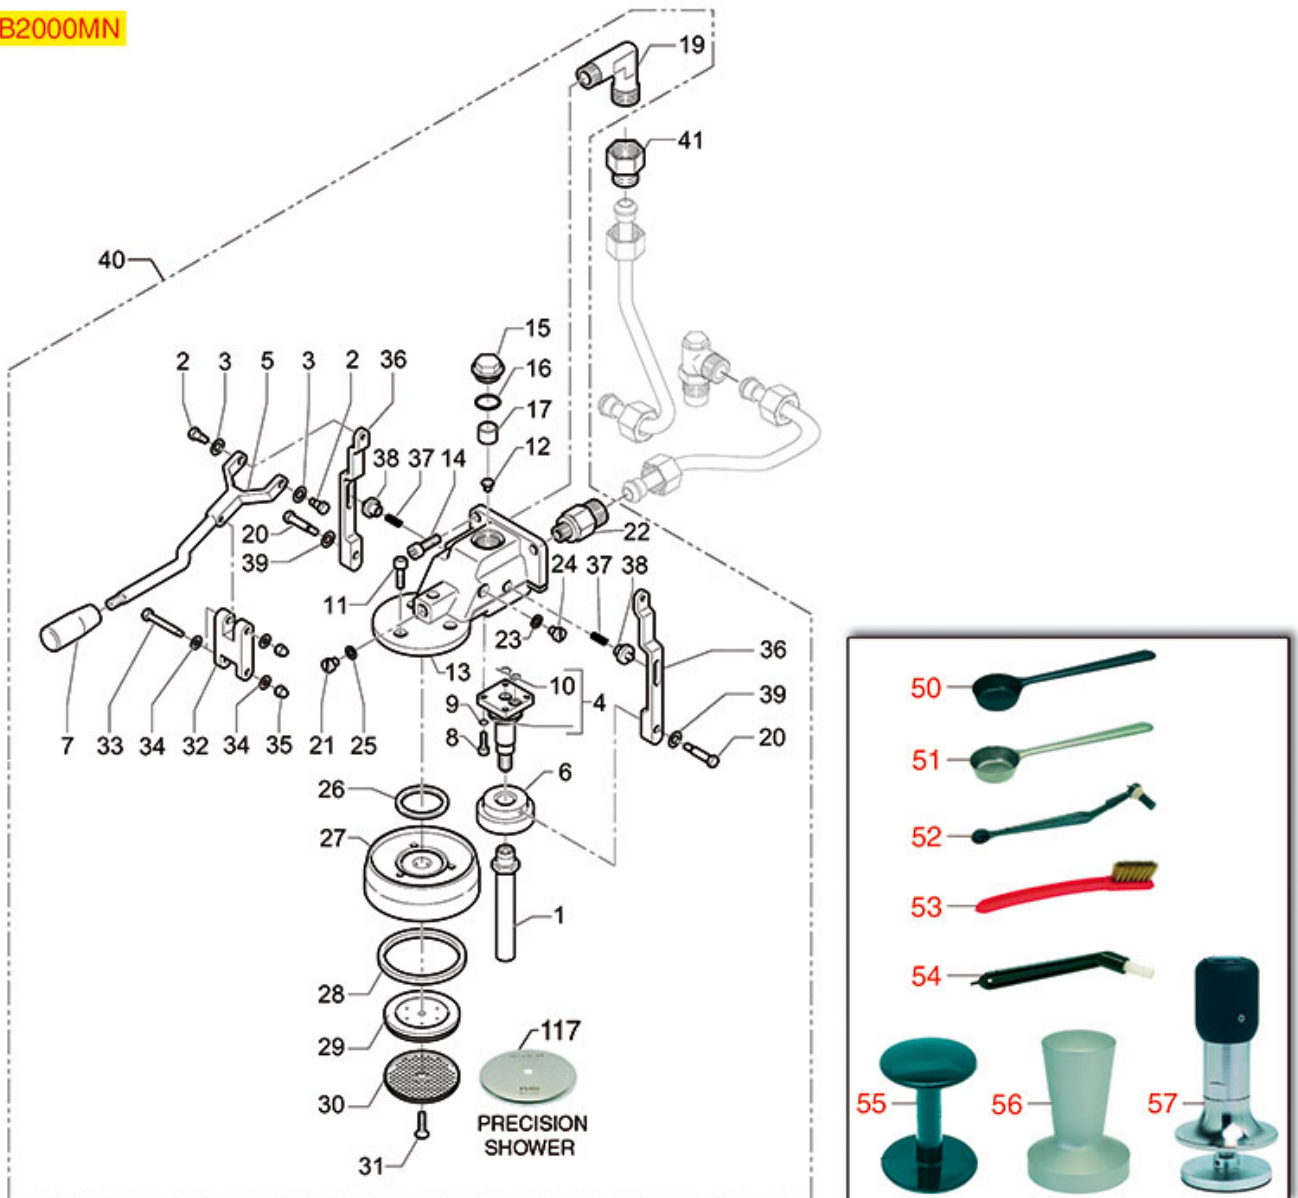

BREW GROUP B2000MN-B3000

B2000MN

BEZZERA

Position	LF code no.	Description
4	1120334	3-WAY MECHANICAL COMPONENT LUCIFER
6	1240731	PERMANENT MAGNET
8	1184006	LOW CYLINDER HEAD SCREW M4x12
9	1348814	TOOTHED WASHER EXT. M4
10	1186611	O-RING 02025 RED SILICONE
10	1186612	O-RING 02025 VITON
12	1500530	NOZZLE M5x1 HOLE $\varnothing$ 0.75 mm
14	1528084	CYLINDER HEAD SCREW M8x25
15	1439003	CAP $\varnothing$ 18 mm FOR BREW GROUP
16	1186714	O-RING 0119 VITON
17	1160501	WATER FILTER $\varnothing$ 14x10x12 mm
26	3186580	OR GASKET 04131 VITON
27	1002010	FILTER HOLDER FITTING BELL
28	1486018	FILTERHOLDER GASKET $\varnothing$ 66x56.5x5.3 mm
28	1486020	FILTER HOLDER GASKET $\varnothing$ 69x57x6 mm
28	1786059	GASKET FILTER HOLDER $\varnothing$ 72x55.5x9.3 mm
29	1086502	SHOWER HOLDER DIFFUSER
30	1081006	SHOWER SCREEN $\varnothing$ 51.5 mm
30	1081007	SHOWER SCREEN $\varnothing$ 51.5 mm
30	1081036	SHOWER $\varnothing$ 57.5 mm
30	1081536	SHOWER SCREEN $\varnothing$ 57.5 mm
31	1528023	COUNTERSUNK FLAT HEAD SCREWS M5x16
31	1528501	COUNTERSUNK HEAD SCREWS WITH SHELLM5x12
34	1348814	TOOTHED WASHER EXT. M4
50	1069001	PLASTIC MEASURING SPOON 20 ml
51	1069002	STAINLESS STEEL MEASURING SPOON 20 ml
52	1384003	BLACK SHOWER CLEANING BRUSH
53	1384002	BRUSH FOR MAINTENANCE
54	1384001	BRUSH FOR COFFEE SHOWER
55	1385002	NYLON COFFEE TAMPER $\varnothing$ 50/57 mm
56	1385042	POLISHED ALUMINIUM TAMPER $\varnothing$ 58 mm
56	1385053	ANODIZED ALUMINIUM TAMPER $\varnothing$ 58 mm
57	1385600	DYNAMOMETRIC MANUAL COFFEE TAMPER $\varnothing$ 57mm
60	1190001	PAPER SHIM $\varnothing$ 73x59x0.8 mm
61	1190002	RUBBER SHIM $\varnothing$ 73x59x1 mm EPDM
100	1160339	BLIND FILTER
101	1160251	1 CUP FILTER 6 g
102	1160252	FILTER 2-CUP 12 g
103	1160335	1 CUP FILTER 7 g
104	1160337	FILTER 2-CUP 14 g
105	1250101	FILTER BLOCKING SPRING $\varnothing$ 1,00 mm INOX
106	1165006	FILTER HOLDER COFFEE MACHINES
107	1241504	FILTER HOLDER HANDLE M12
110	1022501	SINGLE SPOUT $\varnothing$ 3/8"
112	1022502	DOUBLE SPOUT $\varnothing$ 3/8"
114	1165181	BOTTOMLESS FILTER HOLDER BEZZERA
115	1460100	PRECISION FILTER 1 CUP 6/8 g H24.5
115	1460101	PRECISION FILTER 1 CUP 7/9 g H26.5
116	1460102	PRECISION FILTER 2 CUPS 12/18 g H24.5
116	1460103	PRECISION FILTER 2 CUPS 14/20 g H26.5
116	1460104	PRECISION FILTER 2 CUPS 18/22 g H28,5
117	1460200	PRECISION SHOWER SCREEN $\varnothing$ 51.5 mm
117	1460203	PRECISION SHOWER SCREEN $\varnothing$ 57 mm
117	1460205	PRECISION SHOWER SCREEN $\varnothing$ 51.5 mm
117	1460208	PRECISION SHOWER SCREEN $\varnothing$ 57 mm