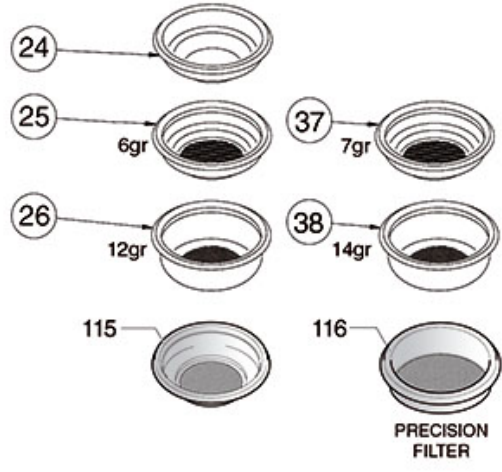

BREW GROUP B2013

B2013

BEZZERA

Position	LF code no.	Description
1	1528023	COUNTERSUNK FLAT HEAD SCREWS M5x16
2	1081036	SHOWER $\varnothing$ 57.5 mm
2	1081536	SHOWER SCREEN $\varnothing$ 57.5 mm
3	1086502	SHOWER HOLDER DIFFUSER
4	1786059	GASKET FILTER HOLDER $\varnothing$ 72x55.5x9.3 mm
6	3186580	OR GASKET 04131 VITON
8	1755286	CARTRIDGE HEATING ELEMENT 50W 230V
9	1443079	CONTACT THERMOSTAT 95°C M4 250V 16A
10	1528026	CYLINDER HEAD SCREW M8x20
12	5055171	CYLINDER HEAD SCREW M5x25
19	1120263	SOLEN. VALVE PARKER 3 WAYS 230V 50/60Hz
24	1160339	BLIND FILTER
25	1160251	1 CUP FILTER 6 g
26	1160252	FILTER 2-CUP 12 g
27	1250002	S/STEEL FILTER LOCKING SPRING $\varnothing$ 1.20 mm
28	1165131	FILTER HOLDER F/BEZZERA COFFEE MACHINES
29	1141009	FILTER-HOLDER KNOB M12
35	1022059	SPOUT SINGLE $\varnothing$ 3/8"
36	1022506	SPOUT DOUBLE $\varnothing$ 3/8"
37	1160335	1 CUP FILTER 7 g
38	1160337	FILTER 2-CUP 14 g
115	1460100	PRECISION FILTER 1 CUP 6/8 g H24.5
115	1460101	PRECISION FILTER 1 CUP 7/9 g H26.5
116	1460102	PRECISION FILTER 2 CUPS 12/18 g H24.5
116	1460103	PRECISION FILTER 2 CUPS 14/20 g H26.5
116	1460104	PRECISION FILTER 2 CUPS 18/22 g H28,5
117	1460203	PRECISION SHOWER SCREEN $\varnothing$ 57 mm
117	1460208	PRECISION SHOWER SCREEN $\varnothing$ 57 mm
118	1190011	PAPER SEAL $\varnothing$ 72x58x0.8 mm
119	1190002	RUBBER SHIM $\varnothing$ 73x59x1 mm EPDM