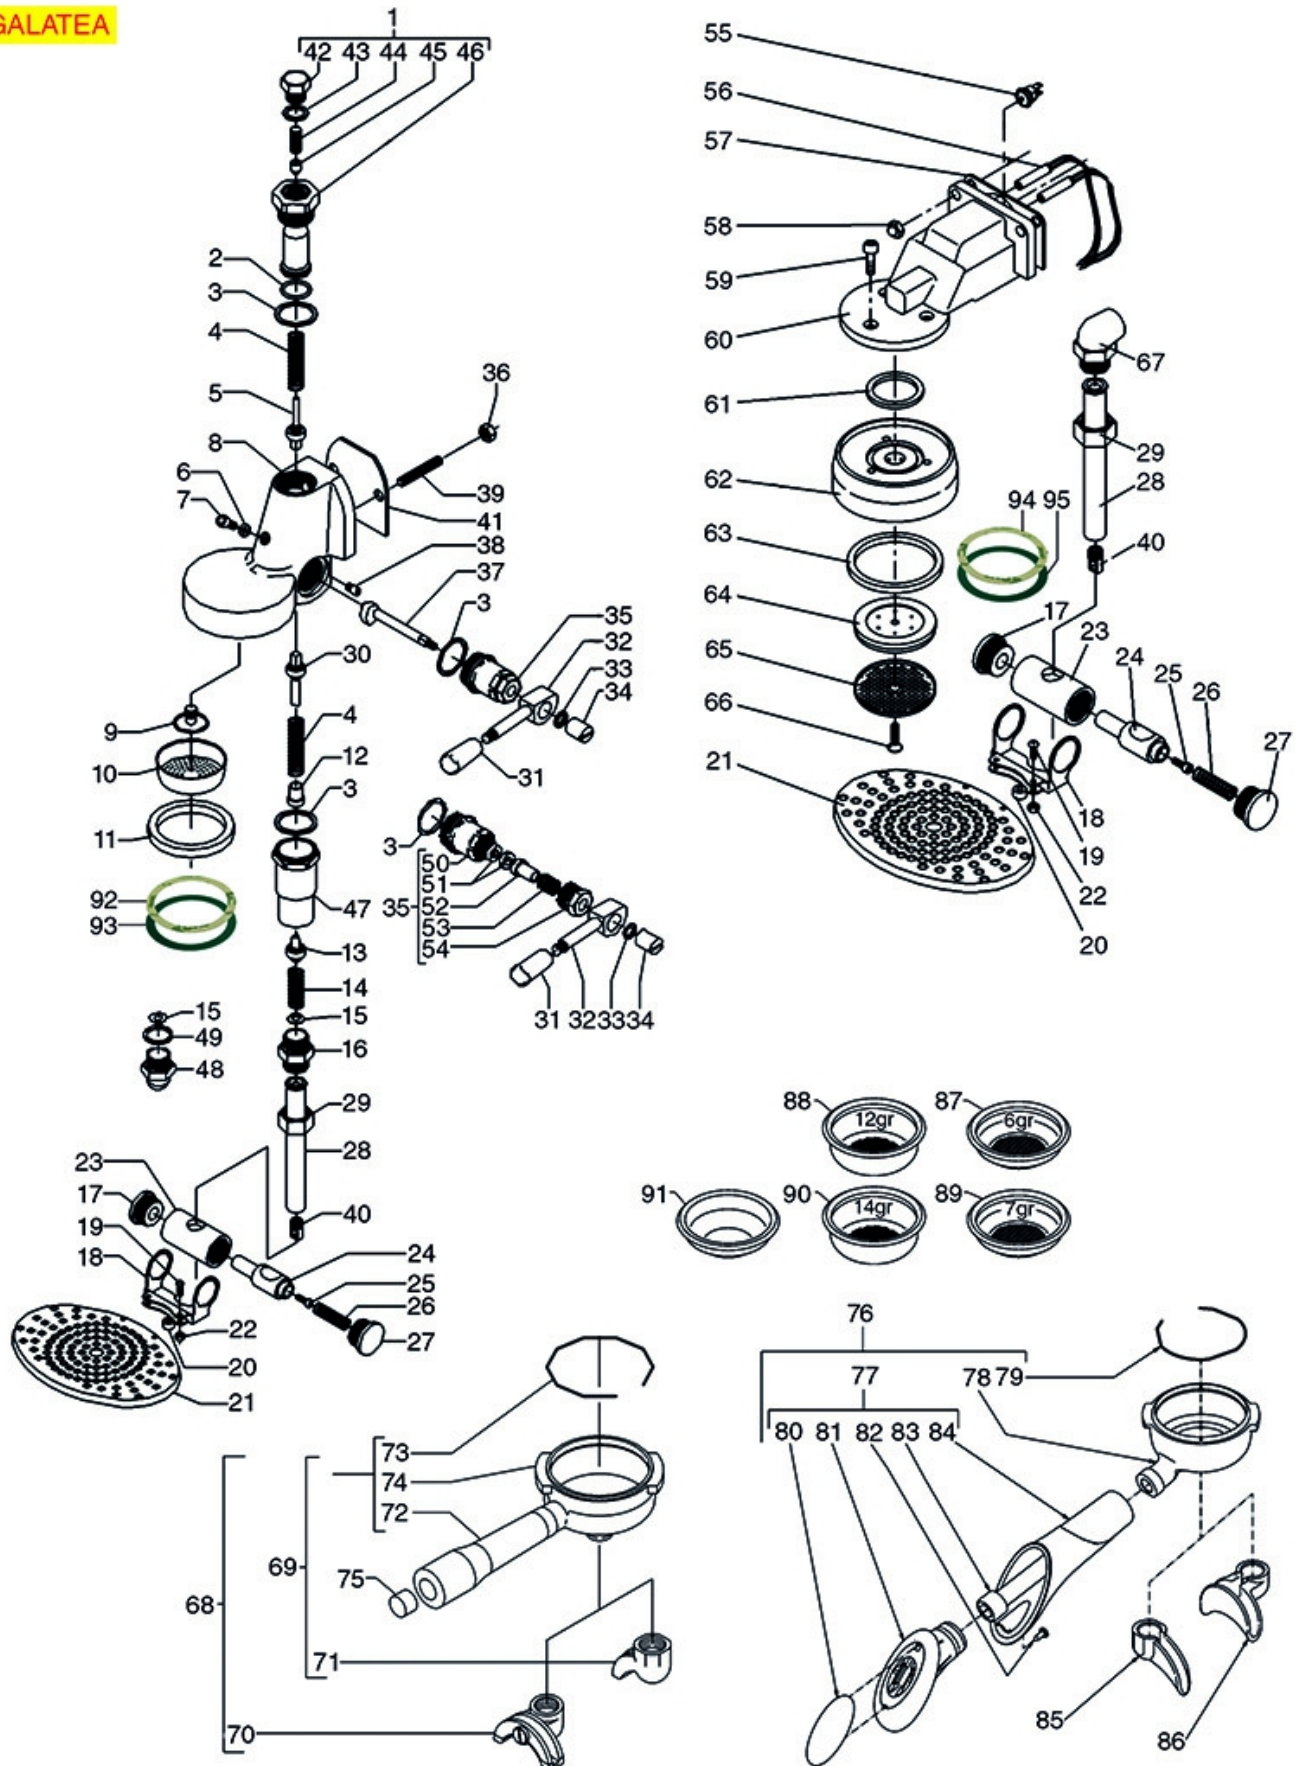

BREW GROUP GALATEA-GALATEADOMUS

GALATEA

BEZZERA

Pos.	LF code no.	Description	Pos.	LF code no.	Description
2	1186591	O-RING 0128 VITON	94	1190011	PAPER SEAL $\varnothing$ 72x58x0.8 mm
3	1186328	PTFE FLAT GASKET $\varnothing$ 35x30x2 mm	95	1190002	RUBBER SHIM $\varnothing$ 73x59x1 mm EPDM
4	1250537	SPRING $\varnothing$ 14x45 mm			
5	1523451	COMPLETE SPOUT VALVE			
6	1186099	PTFE FLAT GASKET $\varnothing$ 10x6x1 mm			
7	1184010	LOW CYLINDER HEAD SCREW M6x10			
9	1501561	GROUP SPRAY NOZZLE $\varnothing$ 30 mm M10x1			
10	1081016	SHOWER SCREEN $\varnothing$ 60 mm			
10	1081116	SHOWER SCREEN $\varnothing$ 60 mm			
10	1081216	SHOWER SCREEN $\varnothing$ 60 mm			
10	1081516	SHOWER $\varnothing$ 60 mm			
11	1186722	FILTER HOLDER GASKET $\varnothing$ 73x57x8 mm			
11	1186723	FILTER HOLDER GASKET $\varnothing$ 73x57x8.5 mm			
11	1186724	FILTER HOLDER GASKET $\varnothing$ 73x57x9 mm			
11	1486724	GASKET FILTERHOLDER $\varnothing$ 73x57x10 mm			
12	1186592	SPRING GUIDE BUSHING			
13	1523453	COMPLETE DRAIN VALVE			
14	1250515	SPRING $\varnothing$ 14x33 mm			
15	1349536	DRAIN JET SWIRL			
22	3528142	HEXAGON NUT M4 BLIND			
25	5034989	CYLINDER HEAD SCREW M4x8			
30	1523452	COMPLETE DRAIN VALVE			
34	1225002	CHROMIUM-PLATED CAP M6			
36	3060069	HEXAGONAL NUT M8 MEDIUM			
37	1184551	CAM FOR COFFEE GROUP			
38	1184005	CAM LOCKING STAINLESS STEEL SCREW M6			
41	1186384	COFFEE GROUP GASKET 80x70x2 mm			
42	1439001	CAP $\varnothing$ 16 mm FOR BREW GROUP			
43	1186326	PTFE FLAT GASKET $\varnothing$ 22x16x2 mm			
44	1160517	WATER FILTER $\varnothing$ 8.5x22 mm			
45	1501522	NOZZLE M6x1 HOLE $\varnothing$ 0,75 mm			
46	1027016	UPPER CHROMIUM-PLATED SLEEVE			
47	1027002	OUTLET CHROMIUM-PLATED SLEEVE			
48	1349537	DRAIN CHROMIUM-PLATED FITTING			
49	1186117	PTFE FLAT GASKET $\varnothing$ 26x21x2 mm			
50	1349022	CAMS CHROMIUM-PLATED FITTING			
51	1186312	EPDM FLAT GASKET $\varnothing$ 15.5x7.5x4 mm			
52	1186313	CAM GUIDE BUSHING			
53	1250011	SPRING $\varnothing$ 14.6x21 mm RUBBERPIECE LOCKING			
54	1439533	STUFFING GLAND CHROME-PLATED FITTING			
55	1443079	CONTACT THERMOSTAT 95°C M4 250V 16A			
61	3186580	OR GASKET 04131 VITON			
62	1002010	FILTER HOLDER FITTING BELL			
63	1786059	GASKET FILTER HOLDER $\varnothing$ 72x55.5x9.3 mm			
64	1086502	SHOWER HOLDER DIFFUSER			
65	1081036	SHOWER $\varnothing$ 57.5 mm			
65	1081536	SHOWER SCREEN $\varnothing$ 57.5 mm			
66	1528023	COUNTERSUNK FLAT HEAD SCREWS M5x16			
70	1022506	SPOUT DOUBLE $\varnothing$ 3/8"			
71	1022059	SPOUT SINGLE $\varnothing$ 3/8"			
72	1241504	FILTER HOLDER HANDLE M12			
73	1250002	S/STEEL FILTER LOCKING SPRING $\varnothing$ 1.20 mm			
74	1165061	COFFEE MACHINE FILTER HOLDER			
74	1165131	FILTER HOLDER F/BEZZERA COFFEE MACHINES			
77	1141009	FILTER-HOLDER KNOB M12			
78	1165061	COFFEE MACHINE FILTER HOLDER			
79	1250002	S/STEEL FILTER LOCKING SPRING $\varnothing$ 1.20 mm			
85	1022059	SPOUT SINGLE $\varnothing$ 3/8"			
86	1022506	SPOUT DOUBLE $\varnothing$ 3/8"			
87	1160251	1 CUP FILTER 6 g			
88	1160252	FILTER 2-CUP 12 g			
89	1160335	1 CUP FILTER 7 g			
90	1160337	FILTER 2-CUP 14 g			
91	1160339	BLIND FILTER			
92	1190001	PAPER SHIM $\varnothing$ 73x59x0.8 mm			
93	1190002	RUBBER SHIM $\varnothing$ 73x59x1 mm EPDM