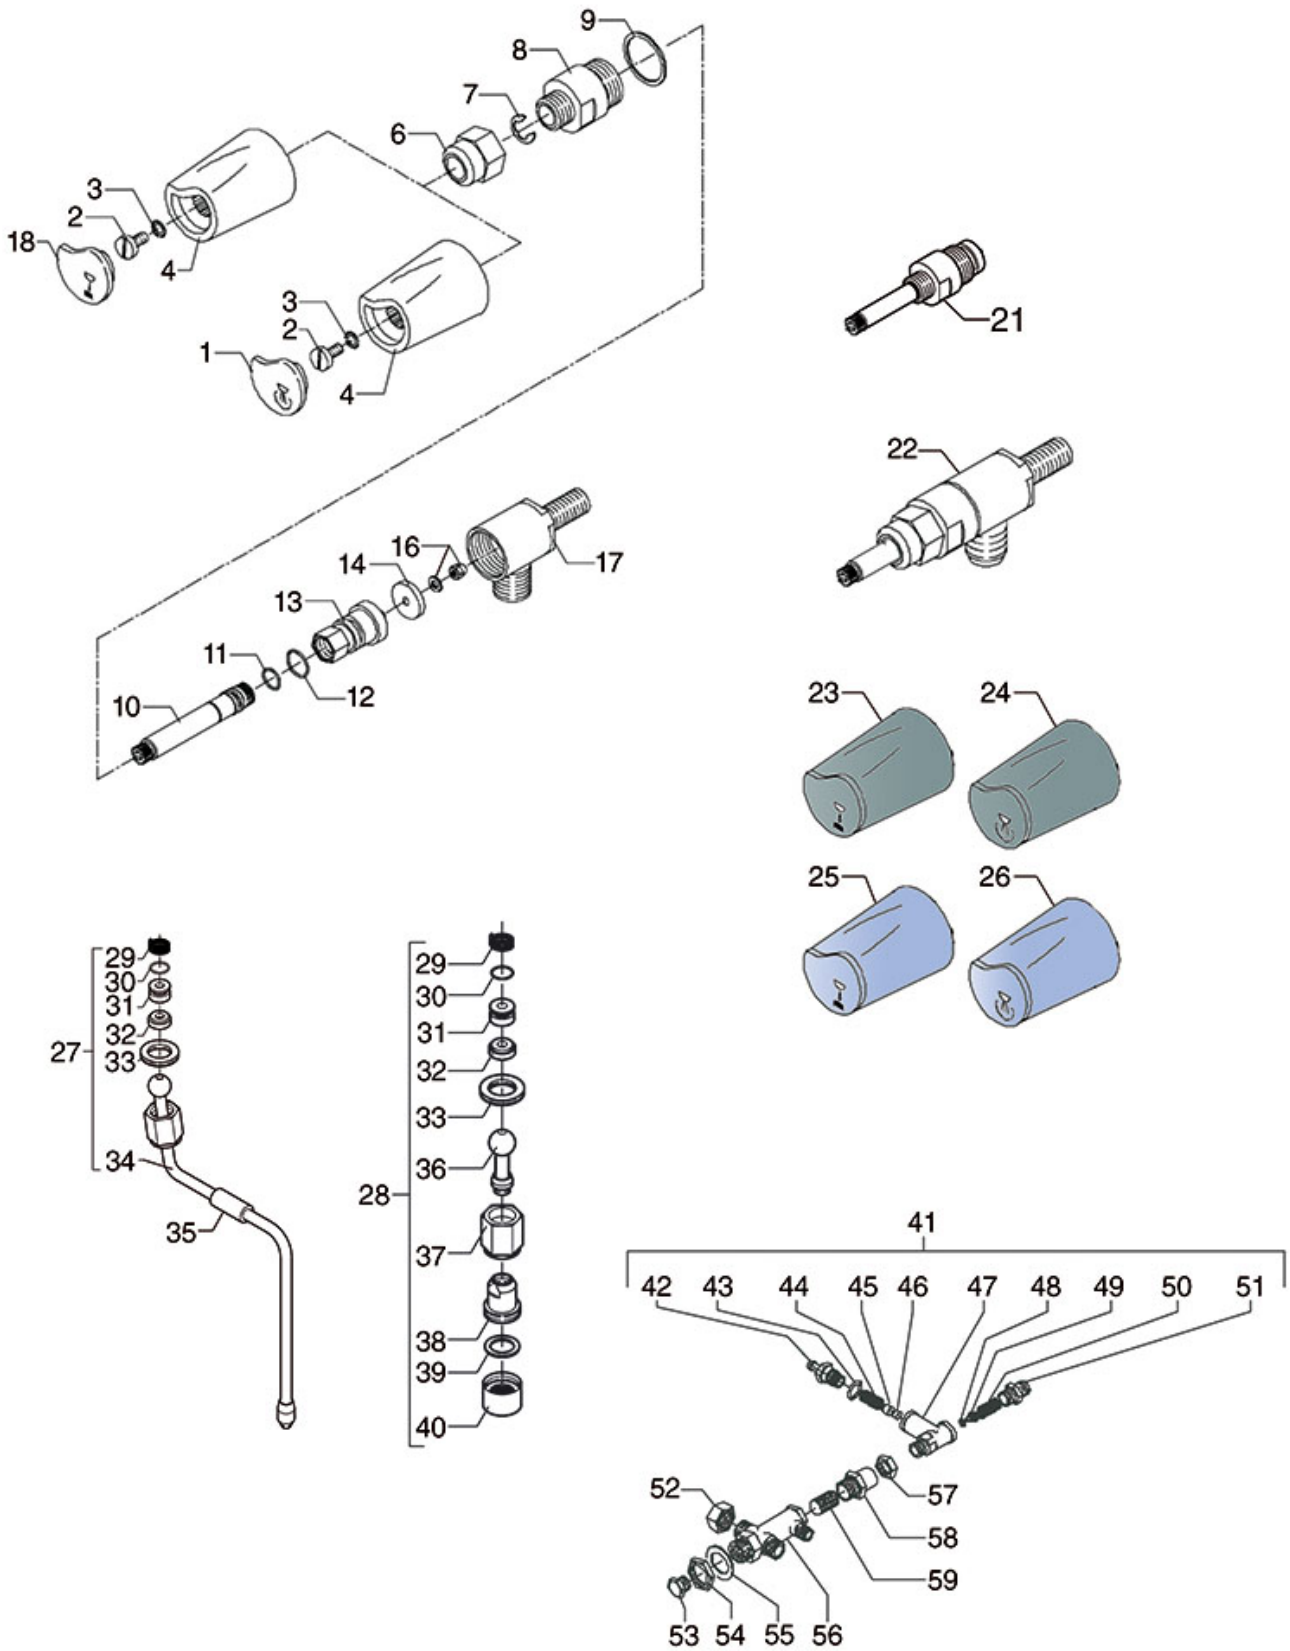

TAPS ELLISSE-EBBIS

ELLISSE-EBBIS

BEZZERA

Position	LF code no.	Description
6	5048263	WATER/STEAM TAP NUT
7	1348326	SPRING RING RADIAL $\varnothing$ 7 mm
9	1186105	COPPER FLAT GASKET $\varnothing$ 28x24x1 mm
11	1186707	O-RING 0108 VITON
12	1186709	O-RING 0115 VITON
13	5048170	GASKET HOLDER PLUS
14	1186102	FLAT EPDM GASKET $\varnothing$ 19x3.5x4 mm
16	1186101	SCREW FOR GASKET HOLDER
21	1548052	HOUSING FOR TAP WATER/STEAM
22	1348758	WATER/STEAM TAP
23	1241353	WATER TAP KNOB
24	1241364	STEAM TAP KNOB
25	1241355	WATER TAP KNOB
26	1241365	STEAM TAP KNOB
27	1449370	STEAM PIPE COMPLETE
28	1449373	COMPLETE WATER PIPE
29	1250545	SPRING $\varnothing$ 14x10 mm
30	1186304	O-RING 0112 EPDM
31	1186331	BUSHING
32	1186332	CONICAL PTFE SEAL $\varnothing$ 16.5x6x5.5 mm
35	1186180	BURN PREVENTING RUBBERPIECE $\varnothing$ 10 mm
43	1186730	O-RING 0114 VITON
44	1250358	SPRING $\varnothing$ 8x33 mm EXPANSION VALVE
46	1186154	BLIND GASKET 8x4
48	1186612	O-RING 02025 VITON
50	5049014	SPRING $\varnothing$ 7.5x22 mm
59	1160501	WATER FILTER $\varnothing$ 14x10x12 mm