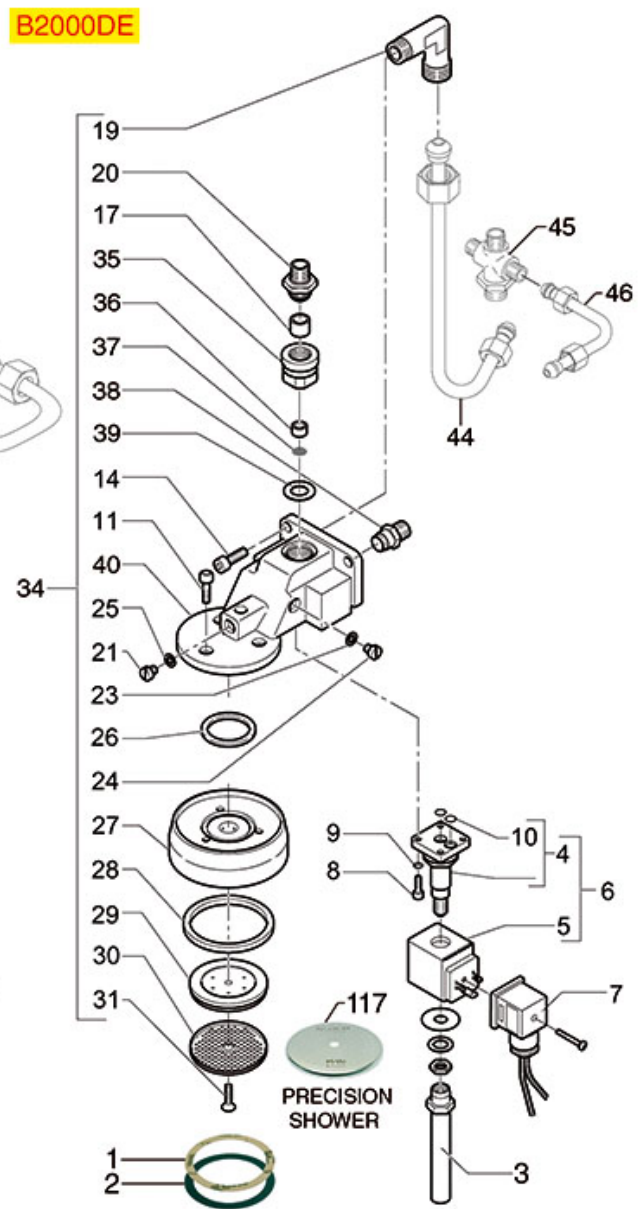

# BEZZERA

Position	LF code no.	Description
1	1190001	PAPER SHIM $\varnothing$ 73x59x0.8 mm
2	1190002	RUBBER SHIM $\varnothing$ 73x59x1 mm EPDM
4	1120334	3-WAY MECHANICAL COMPONENT LUCIFER
5	1120008	COIL SIRAI ZA10AH8 14VA 230V 50Hz
5	1120332	COIL LUCIFER/PARKER 220/240V 9W 50Hz
5	1120363	COIL LUCIFER 483510S5 9W 115V 50/60Hz
6	1120101	3-WAY SOLENOID VALVE PARKER 115V 50/60Hz
6	1120335	3-WAY SOLENOID VALVE PARKER 230V 50/60Hz
7	3120044	CONNECTOR FEMALE SMALL
8	1184006	LOW CYLINDER HEAD SCREW M4x12
9	1348814	TOOTHED WASHER EXT. M4
10	1186611	O-RING 02025 RED SILICONE
10	1186612	O-RING 02025 VITON
12	1500530	NOZZLE M5x1 HOLE $\varnothing$ 0.75 mm
14	1528084	CYLINDER HEAD SCREW M8x25
15	1439003	CAP $\varnothing$ 18 mm FOR BREW GROUP
16	1186714	O-RING 0119 VITON
17	1160501	WATER FILTER $\varnothing$ 14x10x12 mm
26	3186580	OR GASKET 04131 VITON
27	1002010	FILTER HOLDER FITTING BELL
28	1486018	FILTERHOLDER GASKET $\varnothing$ 66x56.5x5.3 mm
28	1486020	FILTER HOLDER GASKET $\varnothing$ 69x57x6 mm
28	1786059	GASKET FILTER HOLDER $\varnothing$ 72x55.5x9.3 mm
29	1086502	SHOWER HOLDER DIFFUSER
30	1081006	SHOWER SCREEN $\varnothing$ 51.5 mm
30	1081007	SHOWER SCREEN $\varnothing$ 51.5 mm
30	1081036	SHOWER $\varnothing$ 57.5 mm
30	1081536	SHOWER SCREEN $\varnothing$ 57.5 mm
31	1528023	COUNTERSUNK FLAT HEAD SCREWS M5x16
31	1528501	COUNTERSUNK HEAD SCREWS WITH SHELLM5x12
37	1160516	WATER FILTER $\varnothing$ 11 mm
100	1160339	BLIND FILTER
101	1160251	1 CUP FILTER 6 g
102	1160252	FILTER 2-CUP 12 g
103	1160335	1 CUP FILTER 7 g
104	1160337	FILTER 2-CUP 14 g
105	1250101	FILTER BLOCKING SPRING $\varnothing$ 1,00 mm INOX
106	1165006	FILTER HOLDER COFFEE MACHINES
107	1241504	FILTER HOLDER HANDLE M12
110	1022501	SINGLE SPOUT $\varnothing$ 3/8"
112	1022502	DOUBLE SPOUT $\varnothing$ 3/8"
114	1165181	BOTTOMLESS FILTER HOLDER BEZZERA
115	1460100	PRECISION FILTER 1 CUP 6/8 g H24.5
115	1460101	PRECISION FILTER 1 CUP 7/9 g H26.5
116	1460102	PRECISION FILTER 2 CUPS 12/18 g H24.5
116	1460103	PRECISION FILTER 2 CUPS 14/20 g H26.5
116	1460104	PRECISION FILTER 2 CUPS 18/22 g H28,5
117	1460200	PRECISION SHOWER SCREEN $\varnothing$ 51.5 mm
117	1460203	PRECISION SHOWER SCREEN $\varnothing$ 57 mm
117	1460205	PRECISION SHOWER SCREEN $\varnothing$ 51.5 mm
117	1460208	PRECISION SHOWER SCREEN $\varnothing$ 57 mm