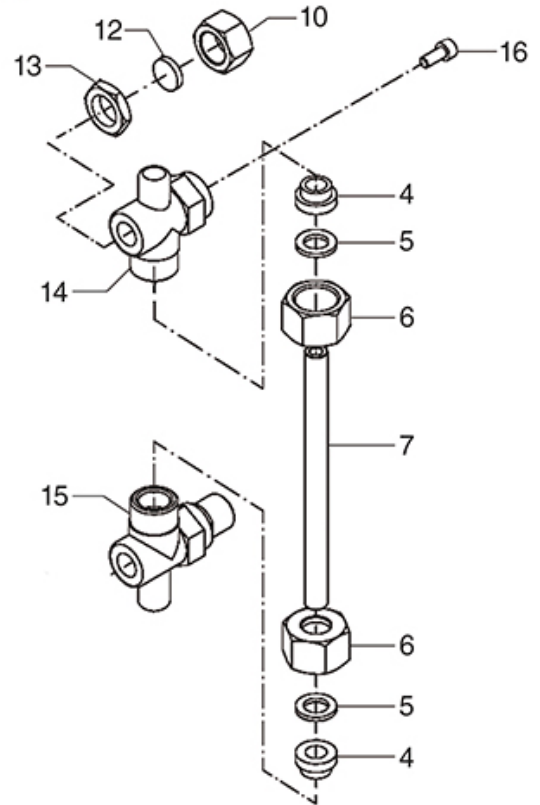

LEVELS

B2000-B2000AL-B2006-B2006AL-GALATEA

B2009

B6000-ELLISSE NEW

B2013