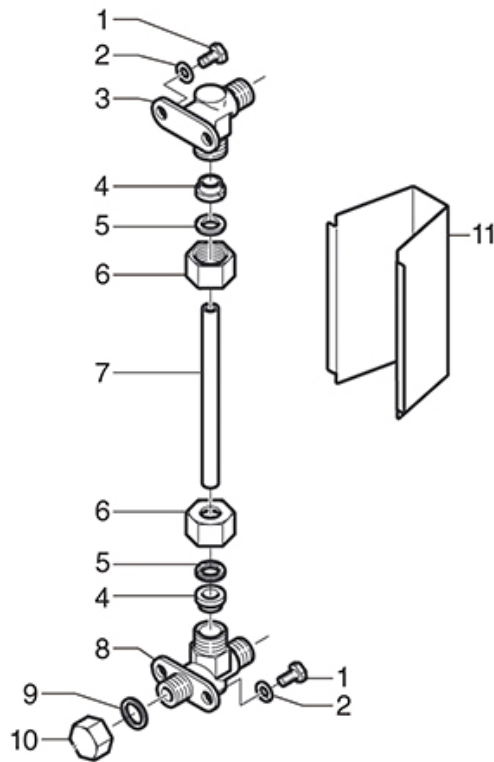

LEVELS

B2000-B2000AL-B2006-B2006AL-GALATEA