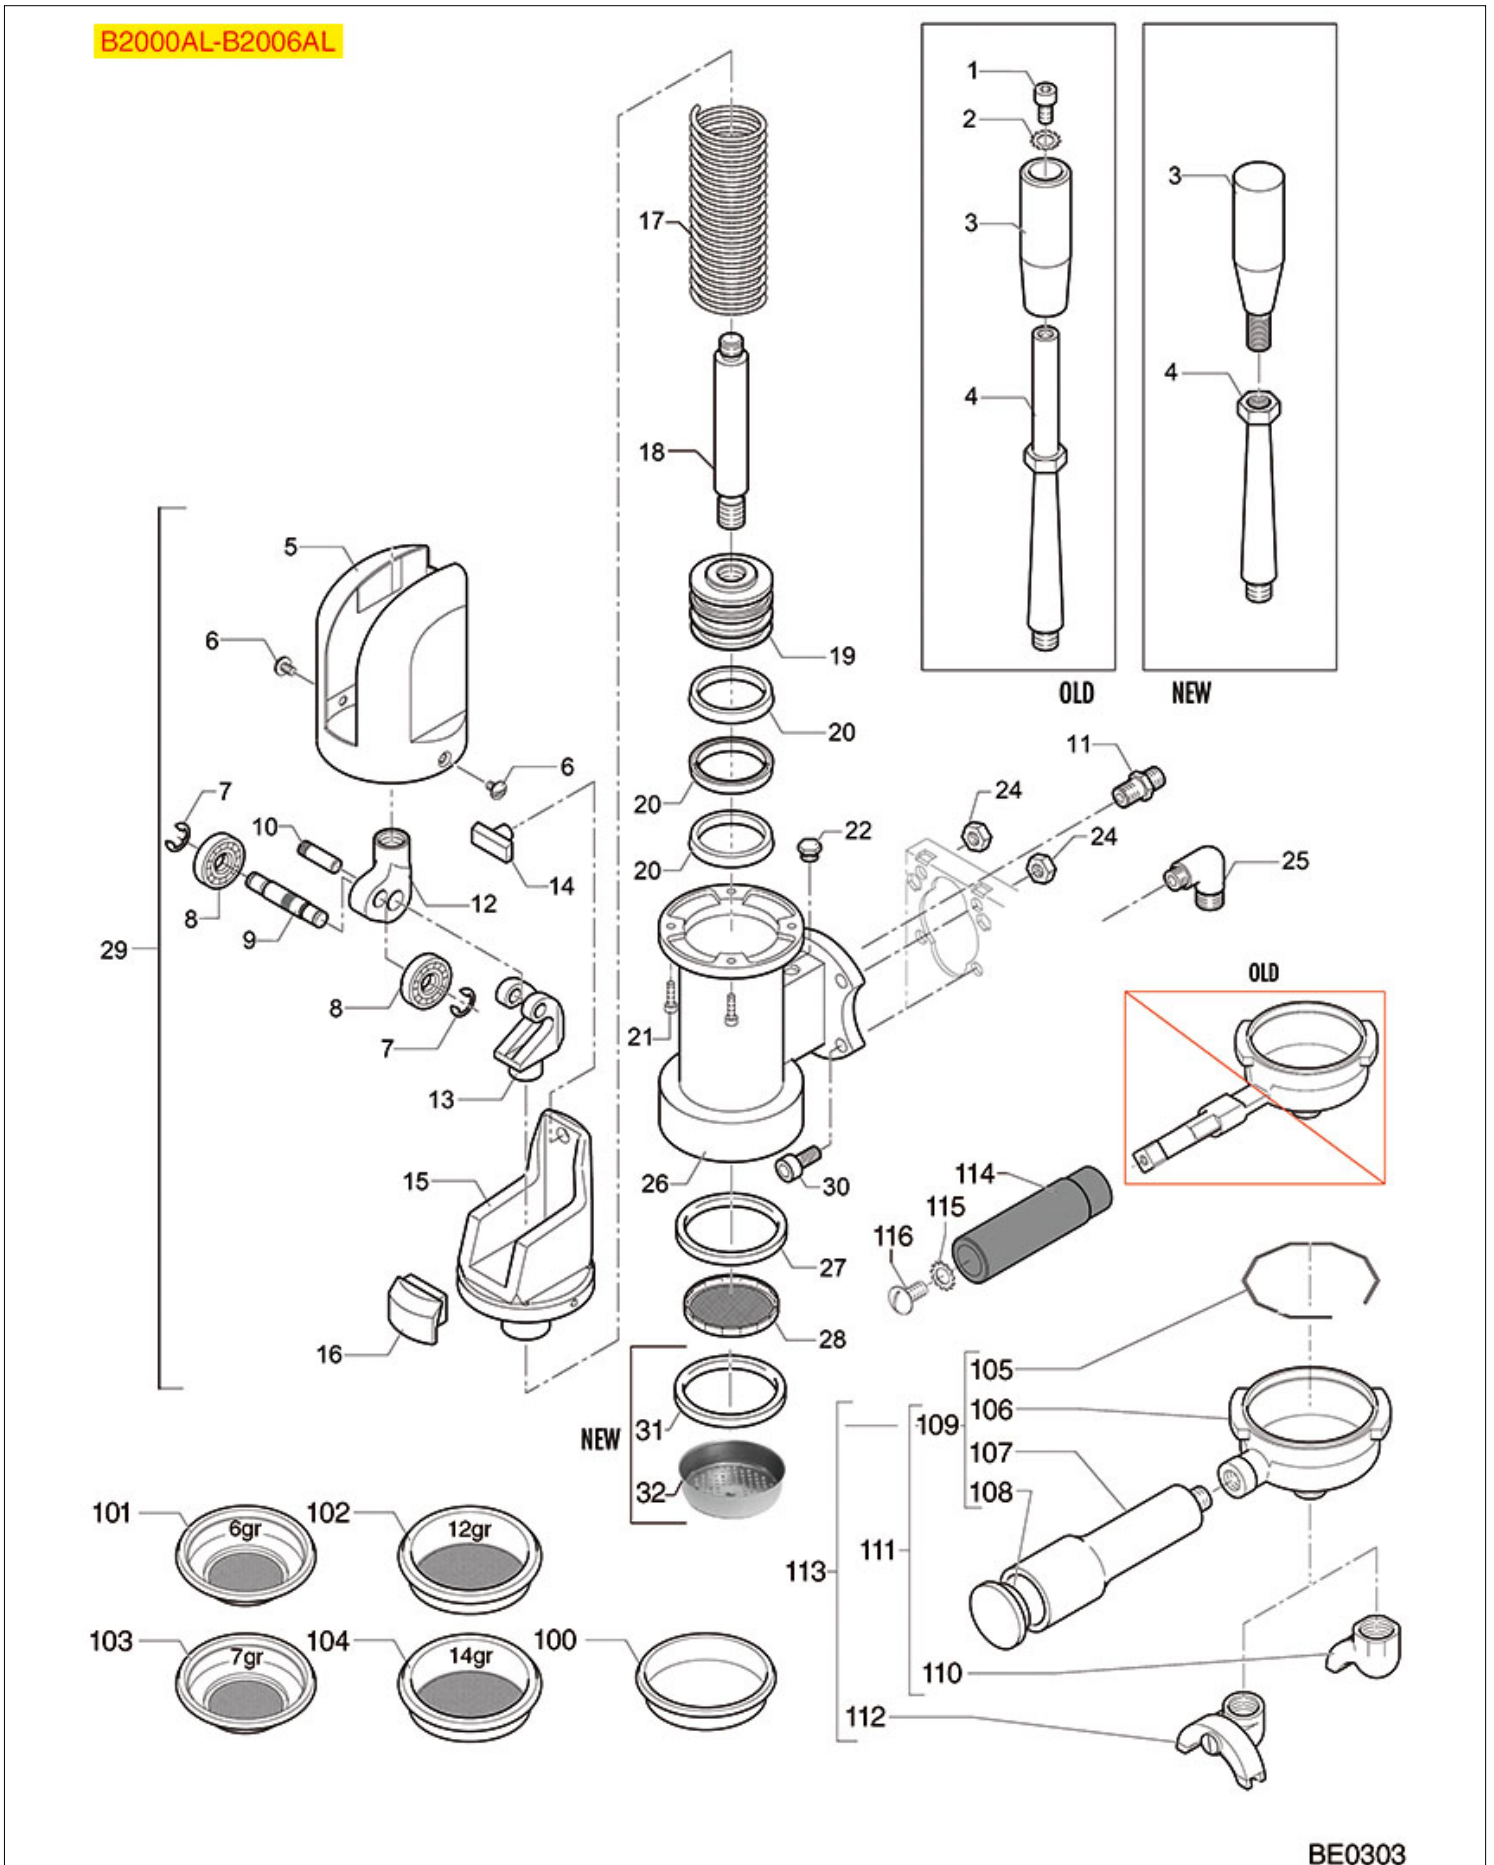

BREW GROUP B2000AL-B2006AL

B2000AL-B2006AL

BE0303

Positions without LF code no.: upon request

BEZZERA

Position	LF code no.	Description
3	1241504	FILTER HOLDER HANDLE M12
7	1348023	RADIAL SEEGER RING ø 9 mm
14	1186205	RUBBER SHOCK ABSORBER
16	1012003	RUBBER BUMPER
17	1250357	LEVER GROUP SPRING
21	1528049	CYLINDER HEAD SCREW M4x16
27	1486018	FILTERHOLDER GASKET ø 66x56.5x5.3 mm
28	1081003	SHOWER SCREEN ø 57.5 mm
30	1528084	CYLINDER HEAD SCREW M8x25
31	1786059	GASKET FILTER HOLDER ø 72x55.5x9.3 mm
32	1081016	SHOWER SCREEN ø 60 mm
32	1081116	SHOWER SCREEN ø 60 mm
32	1081216	SHOWER SCREEN ø 60 mm
32	1081516	SHOWER ø 60 mm
100	1160339	BLIND FILTER
101	1160251	1 CUP FILTER 6 g
102	1160252	FILTER 2-CUP 12 g
103	1160335	1 CUP FILTER 7 g
104	1160337	FILTER 2-CUP 14 g
105	1250101	FILTER BLOCKING SPRING ø 1,00 mm INOX
106	1165128	FILTER HOLDER BEZZERA COFFEE MACHINES
107	1241501	FILTER HOLDER HANDLE M12
110	1022501	SINGLE SPOUT ø 3/8"
112	1022502	DOUBLE SPOUT ø 3/8"