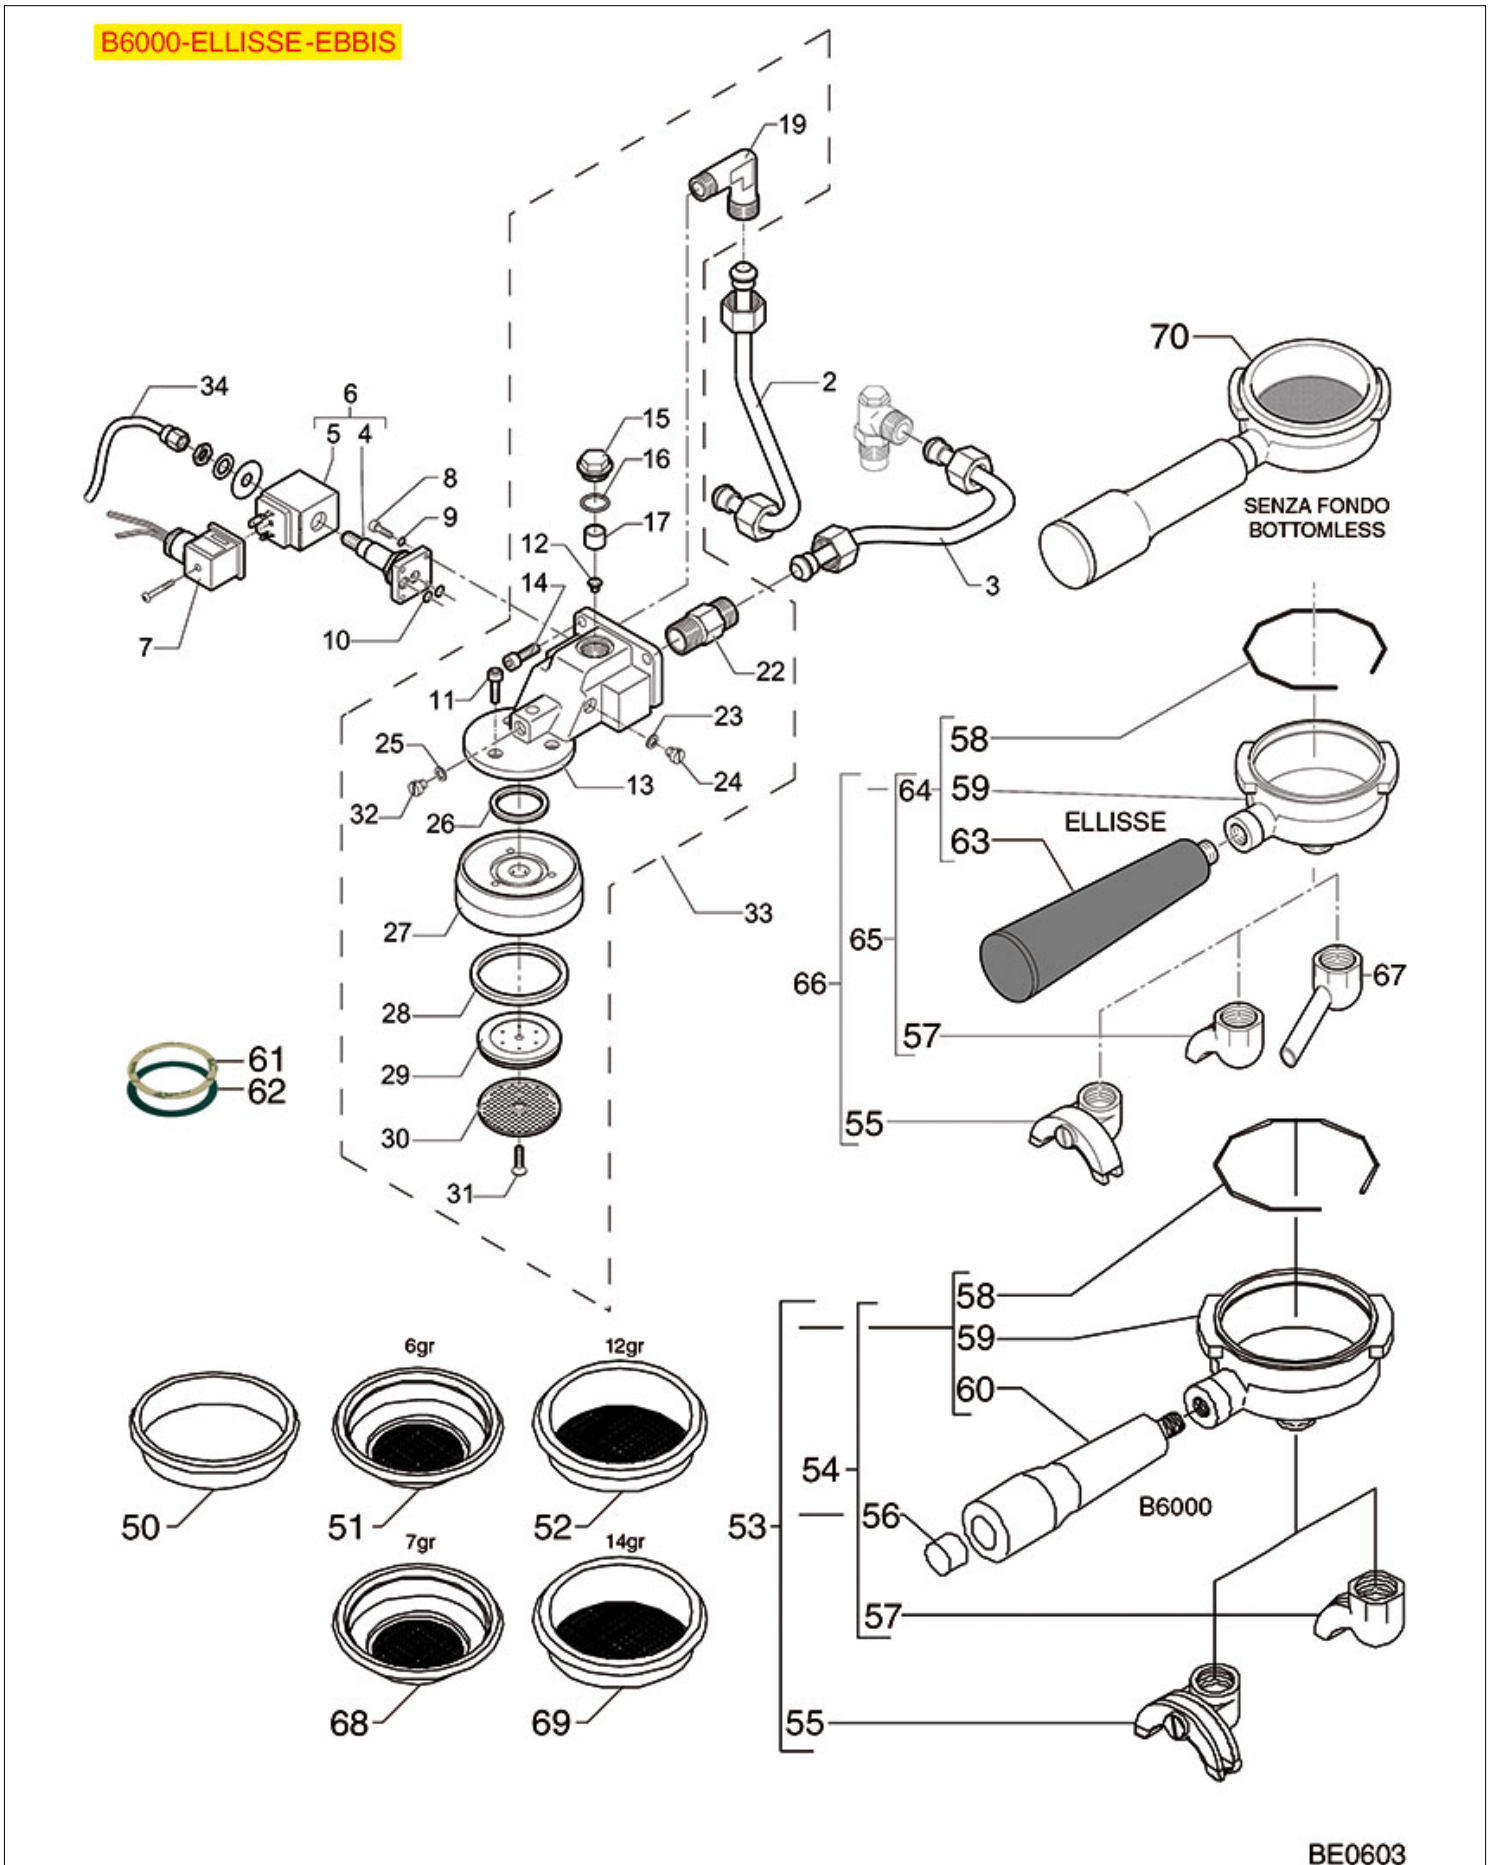

BREW GROUP B6000-ELLISSE-EBBIS

Positions without LF code no.: upon request

BEZZERA

Position	LF code no.	Description
4	1120339	3-WAY MECHANICAL COMPONENT PARKER
5	1120008	COIL SIRAI ZA10AH8 14VA 230V 50Hz
5	3120032	COIL PARKER ZB09 9W 220/240V 50/60Hz
6	1120101	3-WAY SOLENOID VALVE PARKER 115V 50/60Hz
6	1120335	3-WAY SOLENOID VALVE PARKER 230V 50/60Hz
7	3120044	CONNECTOR FEMALE SMALL
8	1184006	LOW CYLINDER HEAD SCREW M4x12
9	1348814	TOOTHED WASHER EXT. M4
10	1186611	O-RING 02025 RED SILICONE
10	1186612	O-RING 02025 VITON
12	1500530	NOZZLE M5x1 HOLE $\varnothing$ 0.75 mm
14	1528084	CYLINDER HEAD SCREW M8x25
15	1439003	CAP $\varnothing$ 18 mm FOR BREW GROUP
16	1186714	O-RING 0119 VITON
17	1160501	WATER FILTER $\varnothing$ 14x10x12 mm
26	3186580	OR GASKET 04131 VITON
27	1002010	FILTER HOLDER FITTING BELL
28	1786059	GASKET FILTER HOLDER $\varnothing$ 72x55.5x9.3 mm
29	1086502	SHOWER HOLDER DIFFUSER
30	1081036	SHOWER $\varnothing$ 57.5 mm
30	1081536	SHOWER SCREEN $\varnothing$ 57.5 mm
31	1528023	COUNTERSUNK FLAT HEAD SCREWS M5x16
50	1160339	BLIND FILTER
51	1160251	1 CUP FILTER 6 g
52	1160252	FILTER 2-CUP 12 g
55	1022502	DOUBLE SPOUT $\varnothing$ 3/8"
57	1022059	SPOUT SINGLE $\varnothing$ 3/8"
58	1250002	S/STEEL FILTER LOCKING SPRING $\varnothing$ 1.20 mm
59	1165006	FILTER HOLDER COFFEE MACHINES
60	1241501	FILTER HOLDER HANDLE M12
60	1241504	FILTER HOLDER HANDLE M12
61	1190001	PAPER SHIM $\varnothing$ 73x59x0.8 mm
62	1190002	RUBBER SHIM $\varnothing$ 73x59x1 mm EPDM
63	1241380	FILTER HOLDER HANDLE BLUE M12
63	1241381	FILTER HOLDER HANDLE M12
68	1160335	1 CUP FILTER 7 g
69	1160337	FILTER 2-CUP 14 g
70	1165181	BOTTOMLESS FILTER HOLDER BEZZERA