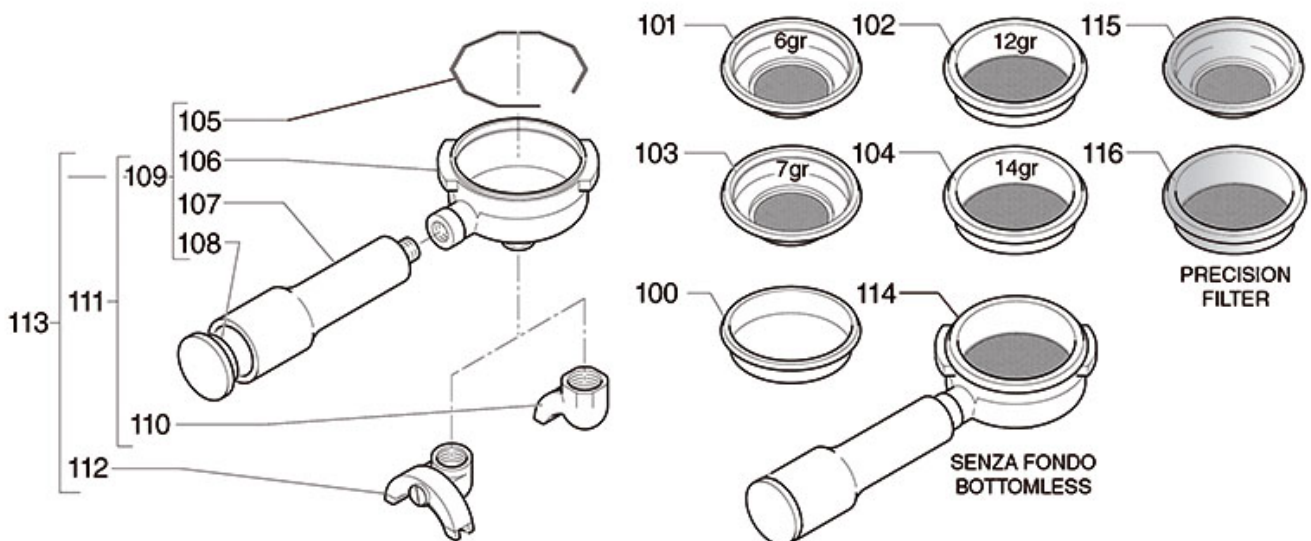

BREW GROUP B2000MN-B3000

B2000MN

BEZZERA

Position	LF code no.	Description
4	1120334	3-WAY MECHANICAL COMPONENT LUCIFER
6	1240731	PERMANENT MAGNET
8	1184006	LOW CYLINDER HEAD SCREW M4x12
9	1348814	TOOTHED WASHER EXT. M4
10	1186611	O-RING 02025 RED SILICONE
10	1186612	O-RING 02025 VITON
12	1500530	NOZZLE M5x1 HOLE $\varnothing$ 0.75 mm
14	1528084	CYLINDER HEAD SCREW M8x25
15	1439003	CAP $\varnothing$ 18 mm FOR BREW GROUP
16	1186714	O-RING 0119 VITON
17	1160501	WATER FILTER $\varnothing$ 14x10x12 mm
26	3186580	OR GASKET 04131 VITON
27	1002010	FILTER HOLDER FITTING BELL
28	1486018	FILTERHOLDER GASKET $\varnothing$ 66x56.5x5.3 mm
28	1486020	FILTER HOLDER GASKET $\varnothing$ 69x57x6 mm
28	1786059	GASKET FILTER HOLDER $\varnothing$ 72x55.5x9.3 mm
29	1086502	SHOWER HOLDER DIFFUSER
30	1081006	SHOWER SCREEN $\varnothing$ 51.5 mm
30	1081007	SHOWER SCREEN $\varnothing$ 51.5 mm
30	1081036	SHOWER $\varnothing$ 57.5 mm
30	1081536	SHOWER SCREEN $\varnothing$ 57.5 mm
31	1528023	COUNTERSUNK FLAT HEAD SCREWS M5x16
31	1528501	COUNTERSUNK HEAD SCREWS WITH SHELLM5x12
34	1348814	TOOTHED WASHER EXT. M4
50	1069001	PLASTIC MEASURING SPOON 20 ml
51	1069002	STAINLESS STEEL MEASURING SPOON 20 ml
52	1384003	BLACK SHOWER CLEANING BRUSH
53	1384002	BRUSH FOR MAINTENANCE
54	1384001	BRUSH FOR COFFEE SHOWER
55	1385002	NYLON COFFEE TAMPER $\varnothing$ 50/57 mm
56	1385042	POLISHED ALUMINIUM TAMPER $\varnothing$ 58 mm
56	1385053	ANODIZED ALUMINIUM TAMPER $\varnothing$ 58 mm
57	1385600	DYNAMOMETRIC MANUAL COFFEE TAMPER $\varnothing$ 57mm
60	1190001	PAPER SHIM $\varnothing$ 73x59x0.8 mm
61	1190002	RUBBER SHIM $\varnothing$ 73x59x1 mm EPDM
100	1160339	BLIND FILTER
101	1160251	1 CUP FILTER 6 g
102	1160252	FILTER 2-CUP 12 g
103	1160335	1 CUP FILTER 7 g
104	1160337	FILTER 2-CUP 14 g
105	1250101	FILTER BLOCKING SPRING $\varnothing$ 1,00 mm INOX
106	1165006	FILTER HOLDER COFFEE MACHINES
107	1241504	FILTER HOLDER HANDLE M12
110	1022501	SINGLE SPOUT $\varnothing$ 3/8"
112	1022502	DOUBLE SPOUT $\varnothing$ 3/8"
114	1165181	BOTTOMLESS FILTER HOLDER BEZZERA
115	1460100	PRECISION FILTER 1 CUP 6/8 g H24.5
115	1460101	PRECISION FILTER 1 CUP 7/9 g H26.5
116	1460102	PRECISION FILTER 2 CUPS 12/18 g H24.5
116	1460103	PRECISION FILTER 2 CUPS 14/20 g H26.5
116	1460104	PRECISION FILTER 2 CUPS 18/22 g H28,5
117	1460200	PRECISION SHOWER SCREEN $\varnothing$ 51.5 mm
117	1460203	PRECISION SHOWER SCREEN $\varnothing$ 57 mm
117	1460205	PRECISION SHOWER SCREEN $\varnothing$ 51.5 mm
117	1460208	PRECISION SHOWER SCREEN $\varnothing$ 57 mm