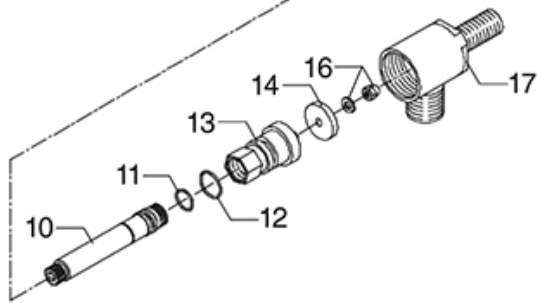

TAPS ELLISSE NEW

ELLISSE NEW

BEZZERA

Position	LF code no.	Description
6	5048263	WATER/STEAM TAP NUT
7	1348326	SPRING RING RADIAL $\varnothing$ 7 mm
9	1186105	COPPER FLAT GASKET $\varnothing$ 28x24x1 mm
12	1186709	O-RING 0115 VITON
13	5048170	GASKET HOLDER PLUS
14	1186102	FLAT EPDM GASKET $\varnothing$ 19x3.5x4 mm
16	1186101	SCREW FOR GASKET HOLDER
22	1548044	TAP WATER/STEAM PLUS
27	1449370	STEAM PIPE COMPLETE
29	1250545	SPRING $\varnothing$ 14x10 mm
30	1186304	O-RING 0112 EPDM
31	1186331	BUSHING
32	1186332	CONICAL PTFE SEAL $\varnothing$ 16.5x6x5.5 mm
35	1186180	BURN PREVENTING RUBBERPIECE $\varnothing$ 10 mm
39	1186707	O-RING 0108 VITON
44	1186730	O-RING 0114 VITON
45	1250358	SPRING $\varnothing$ 8x33 mm EXPANSION VALVE
47	1186154	BLIND GASKET 8x4
49	1186612	O-RING 02025 VITON
51	5049014	SPRING $\varnothing$ 7.5x22 mm
55	1160501	WATER FILTER $\varnothing$ 14x10x12 mm