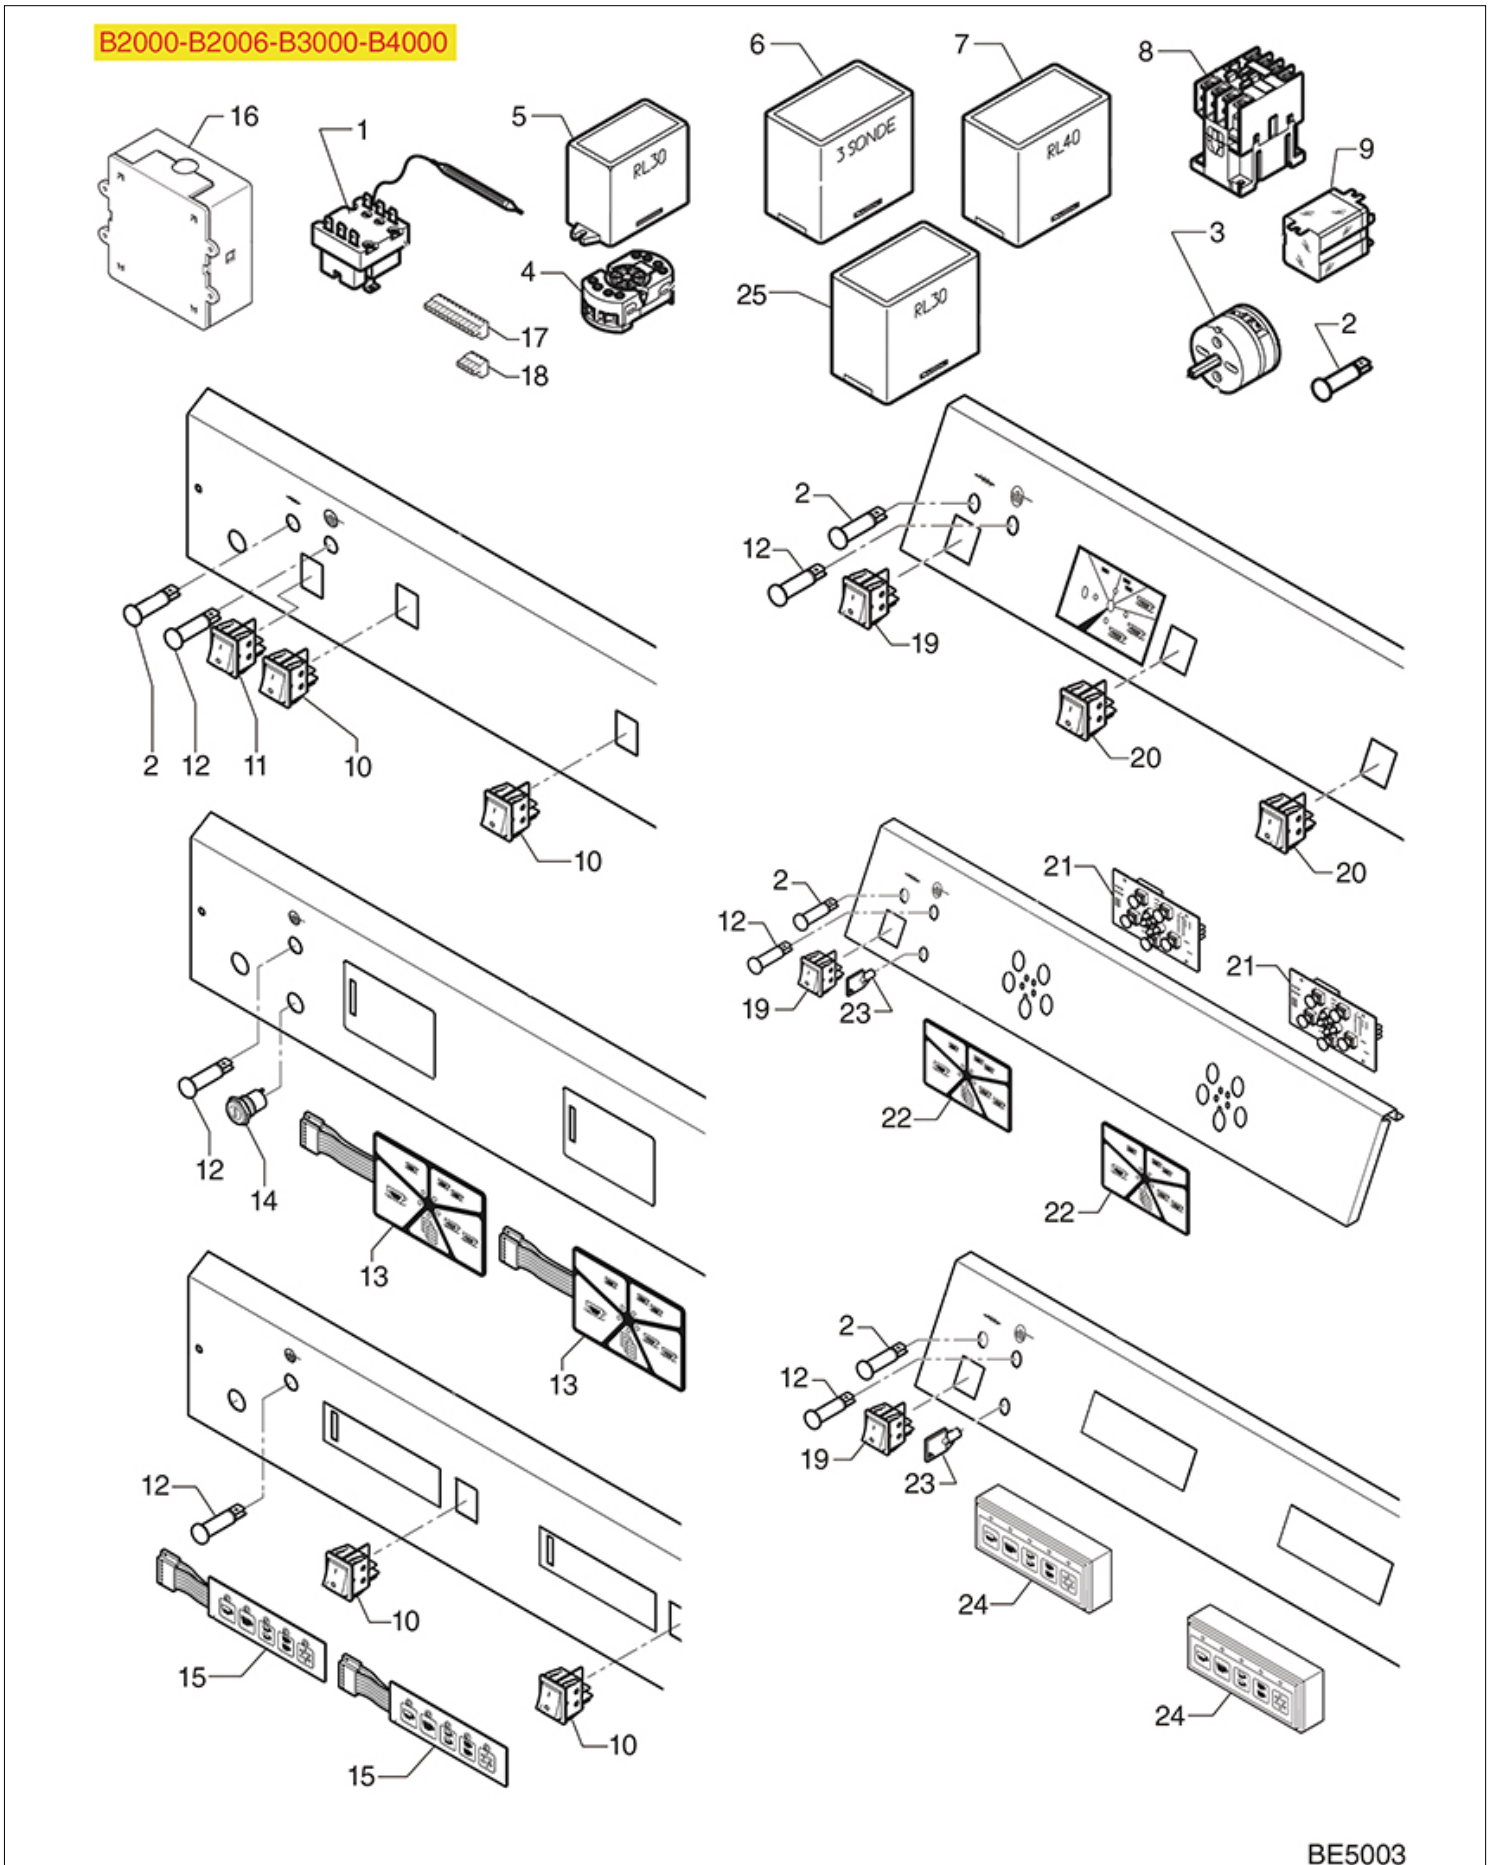

ELECTRICAL PARTS B2000-B2006-B3000-B4000

BEZZERA

Position	LF code no.	Description
1	3444142	THREE-PHASE THERMOSTAT 150°C
2	3221137	ORANGE INDICATOR LAMP 250V
3	1057401	SELECTOR SWITCH 0-2 POSITIONS 20A 600V
3	1319041	SELECTOR SWITCH 0-1 POSITIONS 25A 380V
5	1341305	LEVEL REGULATOR RL30/1E/2C/8 230/240V
7	1341303	LEVEL REGULATOR RL40/3ES/F 230V
10	1319644	GREEN BIPOLAR CHANGE OVER SWITCH 16A 250
11	3319934	BIPOLAR SWITCH ORANGE 16A 250V
12	1221006	GREEN INDICATOR LAMP 250V
13	1319311	PUSH-BUTTON PANEL MEMBRANE 5 BUTTONS
16	1054026	DOSER CONTROL BOX 1-2 GROUPS 230V
17	3247034	12-POLES TERMINAL BLOCK
19	3319035	ORANGE BIPOLAR SWITCH 16A 250V
20	3319029	BIPOLAR SWITCH GREEN 16A 250V
24	1319309	PUSH-BUTTON PANEL 5 BUTTONS
24	1319310	PUSH-BUTTON PANEL 5 BUTTONS
25	1341018	LEVEL REGULATOR RL30/4ESS/F 230V