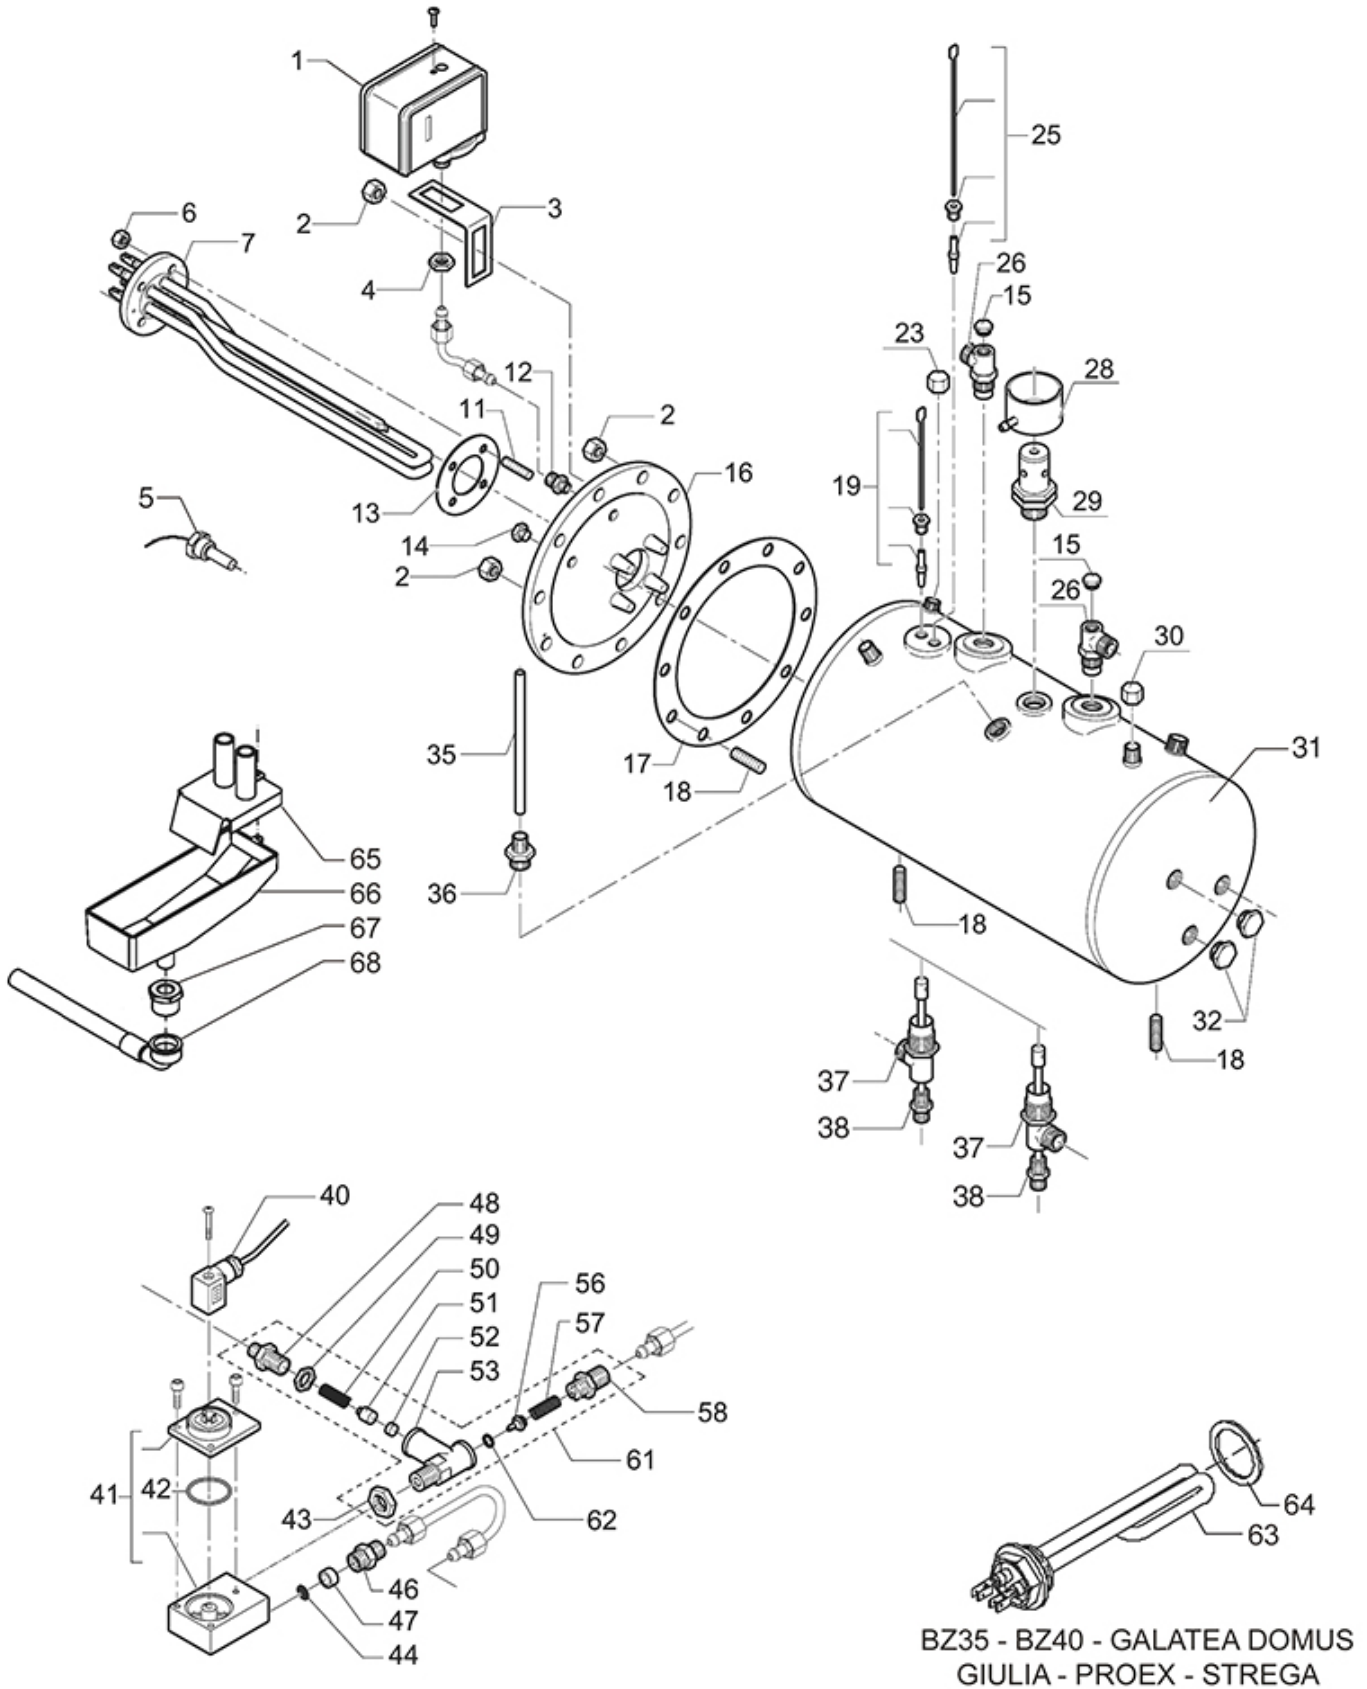

BOILER

B2000-B2006-B3000-B4000-B6000-EBBIS-ELLISSE

BZ35 - BZ40 - GALATEA DOMUS
GIULIA - PROEX - STREGA

Positions without LF code no.: upon request

BEZZERA

Position	LF code no.	Description
1	1320531	PRESSURE SWITCH P302/6 3-POLES 30A
5	5051250	TEMPERATURE PROBE $\varnothing$ 1/4"M
6	3060069	HEXAGONAL NUT M8 MEDIUM
7	1755223	HEATING ELEMENT 1850/2200W 220/240V
7	1755224	HEATING ELEMENT 2750/3300W 220/240V
7	1755225	HEATING ELEMENT 3300/3800W 220/240V
7	1755227	HEATING ELEMENT 4600/5400W 220/240V
7	1755620	HEATING ELEMENT 3500W 110V
13	1186628	FLAT CARBO GASKET $\varnothing$ 76x40x2 mm
17	1186541	BOILER GASKET $\varnothing$ 205x150x2 mm
17	5035312	NON-ASBESTOS FLAT GASKET $\varnothing$ 205x151x2 mm
19	5052337	LEVEL PROBE M10-90 mm
25	5052338	LEVEL PROBE M10-155 mm
29	1515110	BOILER VALVE $\varnothing$ 1/2"M 1.8bar CE-PED
29	5029783	BOILER VALVE $\varnothing$ 1/2"M
40	1455033	CONNECTOR FEMALE SMALL
41	1455067	VOLUMETRIC FLOW METER GICAR
42	1186631	O-RING 02112 VITON
44	1160516	WATER FILTER $\varnothing$ 11 mm
52	1186154	BLIND GASKET 8x4
57	5049014	SPRING $\varnothing$ 7.5x22 mm
62	1186612	O-RING 02025 VITON
63	1755621	HEATING ELEMENT 1350W 110V
63	1755623	HEATING ELEMENT 1250/1450W 220/240V
64	1186627	CARBO FLAT GASKET $\varnothing$ 41x33x3 mm
64	1186993	PTFE FLAT GASKET $\varnothing$ 42x33x3 mm
65	3244007	DRAIN TANK COVER
66	1527031	DRAIN TRAY