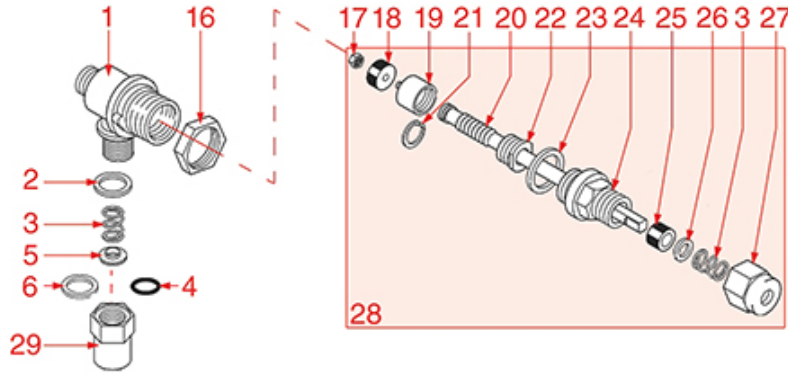

ASTORIA CMA

WATER/STEAM TAPS

ADRIA
ARGENTA
DENISE
DORA
LISA
PRATIC
VANIA

CHROMAT

INOX

ADRIA
ARGENTA
DENISE - DORA
PRATIC

ADRIA
ARGENTA
DENISE - DORA
PRATIC

LISA - VANIA