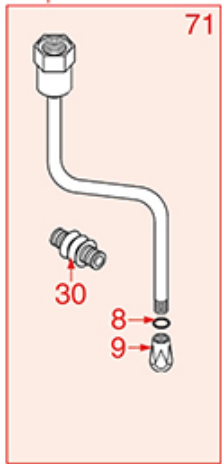

LISA - VANIA

Positions without LF code no.: upon request

ASTORIA CMA

Position	LF code no.	Description
1	1348451	STEAM TAP BODY
2	1186201	GASKET FLAT PTFE \varnothing 21x16.8x2 mm
2	1186394	ASBESTOS FREE FLAT GASKET \varnothing 22x17x2 mm
3	1250372	SPRING \varnothing 11,4x16 mm
4	1186318	O-RING 03043 EPDM
5	1186334	WASHER
6	1186771	COPPER FLAT GASKET \varnothing 8,5x5x1 mm
7	1449093	NOZZLE F/WATER OUTLET M10 /CHROME-PLATED
8	1186550	O-RING M 0060-10 RED SILICONE
9	1449096	NOZZLE FOR STEAM OUTLET M8 /STAIN. STEEL
10	1449098	CHROME PL.STEAM PIPE COMPLETE \varnothing 8 mm
11	1449106	CHROME PL.STEAM PIPE COMPLETE \varnothing 8 mm
12	1449101	STAINLESS STEEL STEAM PIPE COMPL. \varnothing 8 mm
13	1449102	STAINLESS STEEL STEAM PIPE COMPL. \varnothing 8 mm
14	1449105	STAINLESS STEEL STEAM PIPE COMPL. \varnothing 8 mm
15	1449172	BURN PREVENTING HANDGRIP FOR PIPE \varnothing 8 mm
16	1348453	NUT M 26x1.5
17	1348025	HEXAGONAL NUT M3
18	1186316	EPDM FLAT GASKET \varnothing 15x4x4 mm 60 SH
18	1186527	FLAT EPDM GASKET \varnothing 15x4x4 mm 80 SH
19	1324056	TAP PISTON
20	1324077	WATER/STEAM TAP PIN
21	1250223	RADIAL SEEGER RING \varnothing 6 mm
22	1186377	GASKET HOLDER
23	1186333	COPPER FLAT GASKET \varnothing 26x20x2 mm
23	1186340	ASBESTOS FREE FLAT GASKET \varnothing 26x20x2 mm
24	1349458	TAP COUPLING
25	1186393	FLAT EPDM GASKET \varnothing 12.5x8x9 mm
25	1786263	FLAT GASKET EPDM \varnothing 12.5x8x9 mm
26	1186376	BRASS WASHER \varnothing 12x8x1 mm FLAT
27	1348458	TAP NUT
28	1348321	WATER/STEAM TAP
28	1348452	WATER/STEAM TAP PIN ROD
29	1449100	CHROME HEXAGONAL NUT
36	1241452	STEAM TAP KNOB
38	1449116	NOZZLE FOR WATER PIPE M9 \varnothing 18 mm
39	1449099	NOZZLE FOR WATER M10
41	1449095	CHROME COMPLETE WATER PIPE \varnothing 8 mm
44	1349083	MIXER FITTING
45	1349136	FITTING \varnothing 1/8"M-1/4"F
46	1120355	2-WAY SOLENOID VALVE PARKER 230V 50/60Hz
46	1120466	2-WAY SOLENOID VALVE LUCIFER 115V 60Hz
47	1160566	STAINLESS STEEL WATER FILTER \varnothing 8 mm
49	1349111	FITTING \varnothing 1/8"M 1/4"M
54	1349102	FITTING \varnothing 1/4"M-1/4"M
57	1241468	WATER TAP HANDLE
58	1241466	STEAM TAP KNOB
59	1241467	WATER TAP KNOB
60	1241451	STEAM TAP KNOB
61	1241453	WATER TAP KNOB
67	1186378	CONICAL PTFE SEAL \varnothing 14x7x6 mm
67	1186626	O-RING 0114 EPDM
68	1250372	SPRING \varnothing 11,4x16 mm
69	1449820	CHROME PLATED STEAM PIPE COMPLETE
69	1449821	CHROME PLATED STEAM PIPE COMPLETE
70	1449205	CHROME PLATED STEAM PIPE COMPLETE
71	1449204	ST.STEEL COMPLETE STEAM PIPE \varnothing 8 mm
72	1449203	COMPLETE STAINLESS STEEL STEAM PIPE
73	1250332	KNOB SPRING 9x12 mm
100	1079030	KIT MILK FROTHER ASTORIA/CMA