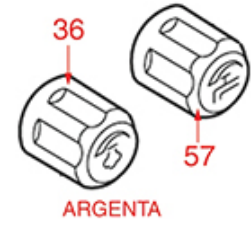

ASTORIA CMA

WATER/STEAM TAPS

ADRIA
ARGENTA
DENISE
DORA
LISA
PRATIC
VANIA

CHROMAT

INOX

ADRIA
ARGENTA
DENISE - DORA
PRATIC

ADRIA
ARGENTA
DENISE - DORA
PRATIC

LISA - VANIA