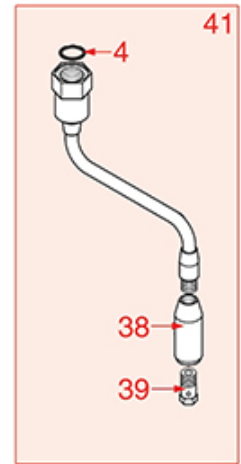

LISA - VANIA

Positions without LF code no.: upon request

ASTORIA CMA

Position	LF code no.	Description
1	1348451	STEAM TAP BODY
2	1186201	GASKET FLAT PTFE \varnothing 21x16.8x2 mm
2	1186394	ASBESTOS FREE FLAT GASKET \varnothing 22x17x2 mm
3	1250372	SPRING \varnothing 11,4x16 mm
4	1186318	O-RING 03043 EPDM
5	1186334	WASHER
6	1186771	COPPER FLAT GASKET \varnothing 8,5x5x1 mm
7	1449093	NOZZLE F/WATER OUTLET M10 /CHROME-PLATED
8	1186550	O-RING M 0060-10 RED SILICONE
9	1449096	NOZZLE FOR STEAM OUTLET M8 /STAIN. STEEL
10	1449098	CHROME PL.STEAM PIPE COMPLETE \varnothing 8 mm
11	1449106	CHROME PL.STEAM PIPE COMPLETE \varnothing 8 mm
12	1449101	STAINLESS STEEL STEAM PIPE COMPL. \varnothing 8 mm
13	1449102	STAINLESS STEEL STEAM PIPE COMPL. \varnothing 8 mm
14	1449105	STAINLESS STEEL STEAM PIPE COMPL. \varnothing 8 mm
15	1449172	BURN PREVENTING HANDGRIP FOR PIPE \varnothing 8 mm
16	1348453	NUT M 26x1.5
17	1348025	HEXAGONAL NUT M3
18	1186316	EPDM FLAT GASKET \varnothing 15x4x4 mm 60 SH
18	1186527	FLAT EPDM GASKET \varnothing 15x4x4 mm 80 SH
19	1324056	TAP PISTON
20	1324077	WATER/STEAM TAP PIN
21	1250223	RADIAL SEEGER RING \varnothing 6 mm
22	1186377	GASKET HOLDER
23	1186333	COPPER FLAT GASKET \varnothing 26x20x2 mm
23	1186340	ASBESTOS FREE FLAT GASKET \varnothing 26x20x2 mm
24	1349458	TAP COUPLING
25	1186393	FLAT EPDM GASKET \varnothing 12.5x8x9 mm
25	1786263	FLAT GASKET EPDM \varnothing 12.5x8x9 mm
26	1186376	BRASS WASHER \varnothing 12x8x1 mm FLAT
27	1348458	TAP NUT
28	1348321	WATER/STEAM TAP
28	1348452	WATER/STEAM TAP PIN ROD
29	1449100	CHROME HEXAGONAL NUT
36	1241452	STEAM TAP KNOB
38	1449116	NOZZLE FOR WATER PIPE M9 \varnothing 18 mm
39	1449099	NOZZLE FOR WATER M10
41	1449095	CHROME COMPLETE WATER PIPE \varnothing 8 mm
44	1349083	MIXER FITTING
45	1349136	FITTING \varnothing 1/8"M-1/4"F
46	1120355	2-WAY SOLENOID VALVE PARKER 230V 50/60Hz
46	1120466	2-WAY SOLENOID VALVE LUCIFER 115V 60Hz
47	1160566	STAINLESS STEEL WATER FILTER \varnothing 8 mm
49	1349111	FITTING \varnothing 1/8"M 1/4"M
54	1349102	FITTING \varnothing 1/4"M-1/4"M
57	1241468	WATER TAP HANDLE
58	1241466	STEAM TAP KNOB
59	1241467	WATER TAP KNOB
60	1241451	STEAM TAP KNOB
61	1241453	WATER TAP KNOB
67	1186378	CONICAL PTFE SEAL \varnothing 14x7x6 mm
67	1186626	O-RING 0114 EPDM
68	1250372	SPRING \varnothing 11,4x16 mm
69	1449820	CHROME PLATED STEAM PIPE COMPLETE
69	1449821	CHROME PLATED STEAM PIPE COMPLETE
70	1449205	CHROME PLATED STEAM PIPE COMPLETE
71	1449204	ST.STEEL COMPLETE STEAM PIPE \varnothing 8 mm
72	1449203	COMPLETE STAINLESS STEEL STEAM PIPE
73	1250332	KNOB SPRING 9x12 mm
100	1079030	KIT MILK FROTHER ASTORIA/CMA