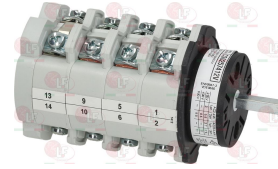

ASTORIA CMA 18104

Suitable for:

1057543 SELECTOR SWITCH 0-2 POSITIONS 32A 690V
square pin 5x5 mm
for Coffee machine (ASTORIA CMA) ARGENTA - BRAVA
CALYPSO - DENISE - DIVINA - DORA - GLORIA
GLORIA R12 - LISA - PERLA 4D - PRATIC
PRATIC NEW - RAPALLO - RAPALLO AL - SIBILLA
TANYA - VANIA