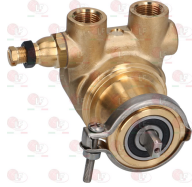

Suitable for:

Suitable for:

1330002 ROTARY VANE PUMP ROTOFLOW $\varnothing$ 3/8" NPT
clamp connection
flowrate 200 L/h
equipped with balanced bypass
NSF - WRAS approved
PA204
for Coffee machine (ASTORIA CMA) ARGENTA - BRAVA
COMPACT

1168011 STAINLESS STEEL CLAMP FOR FLANGE PUMP

ASTORIA CMA

ASTORIA CMA 26310003

1330101 ROTARY VANE PUMP ROTOFLOW $\varnothing$ 3/8" NPT
flange connection
flowrate 100 L/h
with balanced by-pass
fitting $\varnothing$ 3/8" conical NPT
N.S.F. approved
PUMP VERSION ECO-BRASS
BRASS CW510L LEAD $\leq$ 0.2%

1168011 STAINLESS STEEL CLAMP FOR FLANGE PUMP