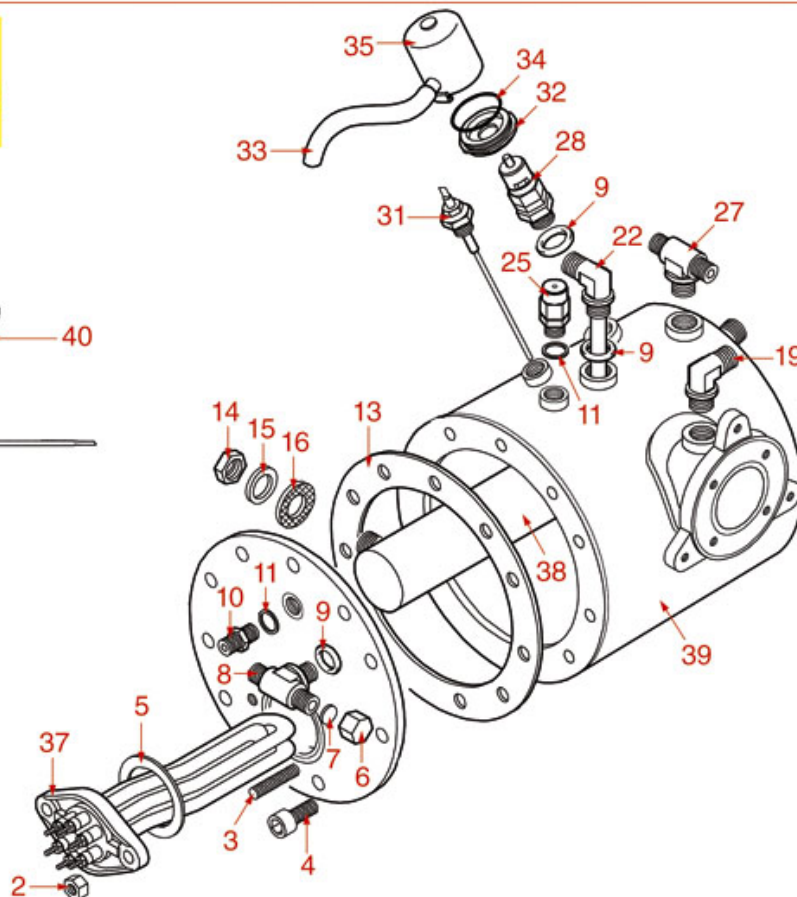

CARTUCCIA
EXCHANGER
EINSATZ AUSTAUSCHER
CARTUCHO