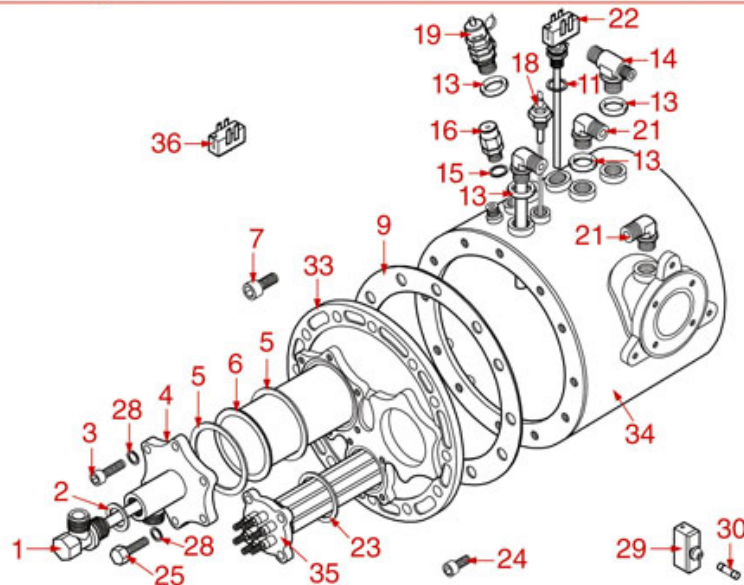

BOILER BOOSTED 1-2-3 GROUPS

BOOSTED 3GR

BOOSTED 2GR

BOOSTED 1GR

ASTORIA CMA

Position	LF code no.	Description
2	1186445	ROUND COPPER GASKET \varnothing 26x21.4x2 mm
5	1186188	FLAT PTFE GASKET \varnothing 72x61x2 mm
7	1528056	S/STEEL SCREW T.C.E.I. M10x20
9	1186187	BOILER GASKET \varnothing 220x170x2 mm
11	1186620	COPPER FLAT GASKET \varnothing 22x17x1.5 mm
12	1439023	BOILER CAP \varnothing 3/8"M
13	1186186	ROUND COPPER GASKET \varnothing 23x17x3 mm
14	1349086	T SHAPED BRASS FITTING \varnothing 3/8"-3/8"-1/4"
15	1186619	COPPER FLAT GASKET \varnothing 18x14x1.5 mm
16	1523538	BOILER VALVE \varnothing 1/4"M
17	1449202	INJECTOR PIPE
18	1341750	LEVEL PROBE \varnothing 1/4"M-125 mm
18	1341751	LEVEL PROBE \varnothing 1/4"M-150 mm
19	1515120	BOILER VALVE \varnothing 3/8"M 1.9bar CE-PED
19	1523409	BOILER VALVE \varnothing 3/8"M
20	1349103	FITTING \varnothing 3/8"M-3/8"M
21	1349084	ELBOW FITTING \varnothing 3/8"M-3/8"M
23	1186608	PTFE FLAT GASKET \varnothing 50x40x2 mm
25	1184008	HEXAGON HEAD SCREW M8x25
27	1755609	HEATING ELEMENT 6000W 240V
32	1755610	HEATING ELEMENT 6000W 240V
35	1755254	HEATING ELEMENT 2350W 240V
36	1444205	THERMOSTAT FOR HEATING ELEMENT AUSTRIA