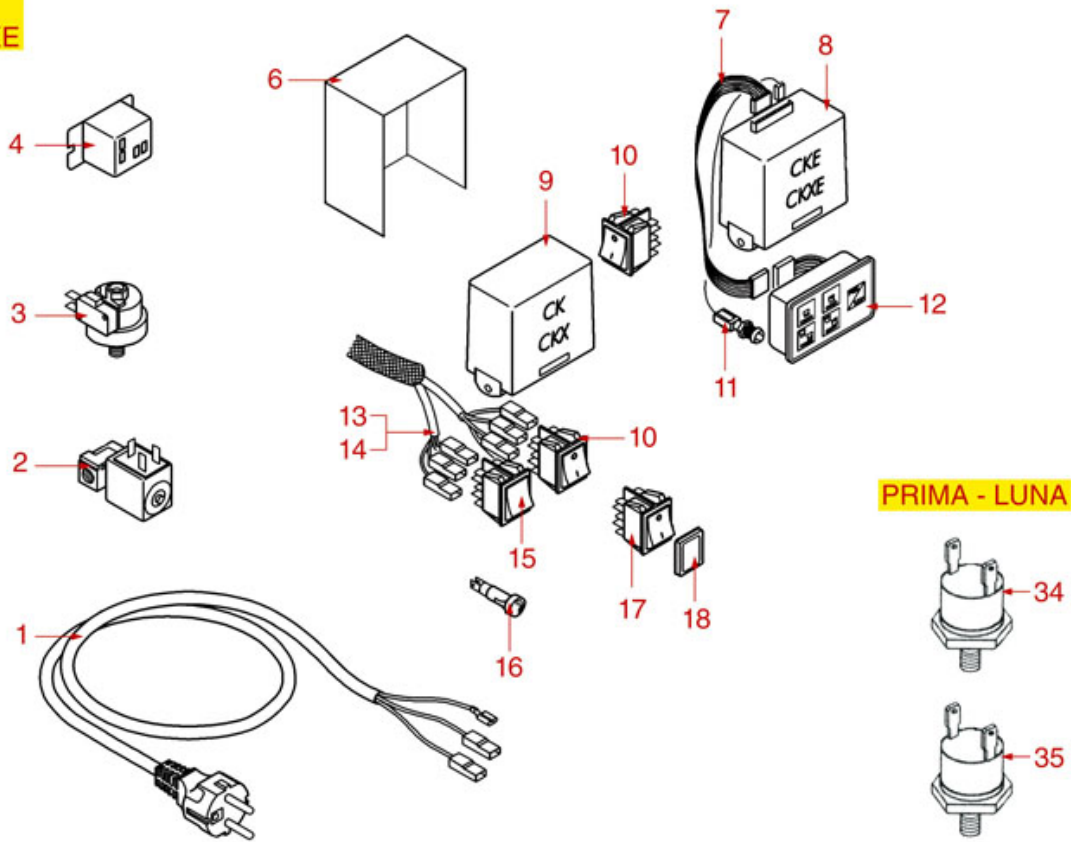

ELECTRICAL SYSTEM

**CK-CKE
CKX-CKXE**