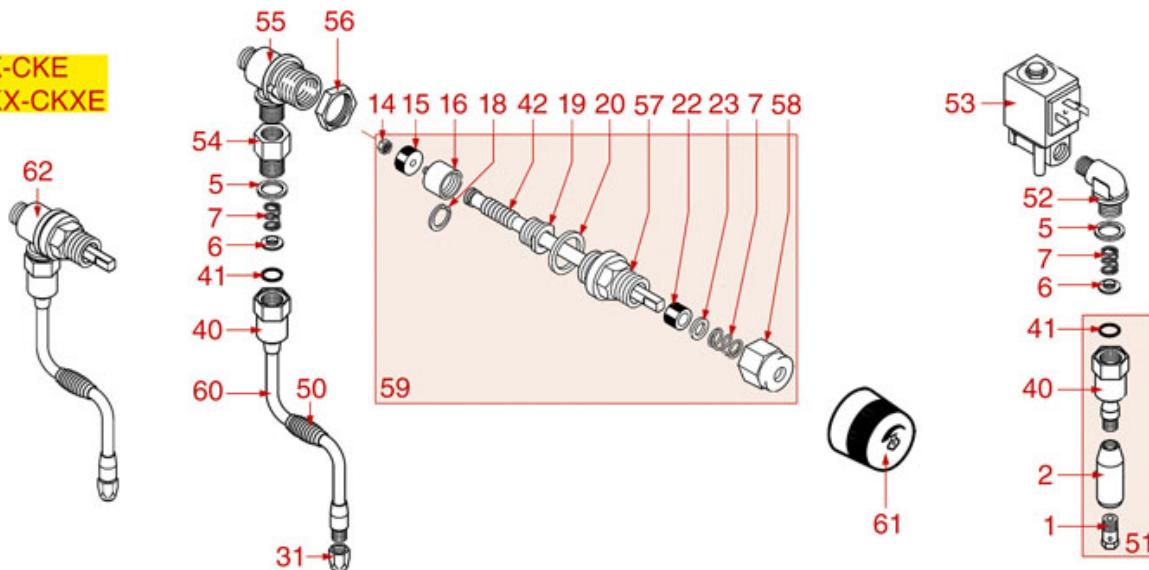

WATER/STEAM TAPS

RAPALLO

SIBILLA

CK-CKE CKX-CKXE

ASTORIA CMA

Position	LF code no.	Description
1	1449099	NOZZLE FOR WATER M10
2	1449116	NOZZLE FOR WATER PIPE M9 ø 18 mm
5	1186201	GASKET FLAT PTFE ø 21x16.8x2 mm
5	1186394	ASBESTOS FREE FLAT GASKET ø 22x17x2 mm
6	1186334	WASHER
7	1250372	SPRING ø 11,4x16 mm
14	1348025	HEXAGONAL NUT M3
15	1186316	EPDM FLAT GASKET ø 15x4x4 mm 60 SH
15	1186527	FLAT EPDM GASKET ø 15x4x4 mm 80 SH
16	1324056	TAP PISTON
17	1324077	WATER/STEAM TAP PIN
18	1250223	RADIAL SEEGER RING ø 6 mm
19	1186377	GASKET HOLDER
20	1186333	COPPER FLAT GASKET ø 26x20x2 mm
20	1186340	ASBESTOS FREE FLAT GASKET ø 26x20x2 mm
22	1186393	FLAT EPDM GASKET ø 12.5x8x9 mm
22	1786263	FLAT GASKET EPDM ø 12.5x8x9 mm
23	1186376	BRASS WASHER ø 12x8x1 mm FLAT
31	1449093	NOZZLE F/WATER OUTLET M10 /CHROME-PLATED
39	1186180	BURN PREVENTING RUBBERPIECE ø 10 mm
40	1449100	CHROME HEXAGONAL NUT
41	1186318	O-RING 03043 EPDM
44	1349042	BRASS NUT ø 3/8"
48	1241094	WATER/STEAM TAP KNOB
49	1241095	CAP FOR KNOB
51	1449206	COMPLETE WATER PIPE
54	1349135	FITTING ø 3/8"M-3/8"F
55	1348451	STEAM TAP BODY
56	1348453	NUT M 26x1.5
57	1349458	TAP COUPLING
58	1348458	TAP NUT
59	1348077	WATER/STEAM TAP PIN ROD
61	1241201	KNOB FOR STEAM TAP
62	1348322	STEAM TAP ASSEMBLY