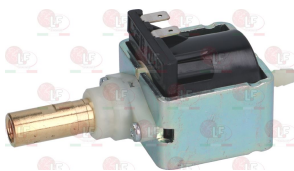

ASTORIA CMA 26316

1122601 VIBRATORY PUMP EX5 41W 120V 60Hz
fittings $\varnothing$ 1/8"- $\varnothing$ 6 mm
pressure max 15 bar
water temperature max 20°C
integrated diode (1N 4007P)
lead connector 6.3x0.8 mm
NSF-approved