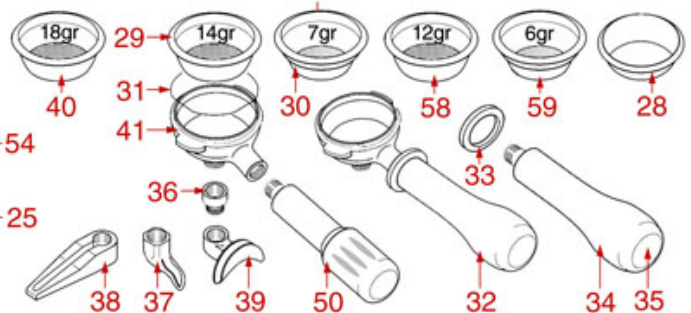

Rel. 2017-10120923

BREW GROUP STANDARD AND BUSHING

STANDARD

STANDARD ITALY

PASSANTE-BUSHING PASSANT-SCHLAUFE

ASTORIA CMA

Pos.	LF code no.	Description	Pos.	LF code no.	Description
1	1528501	COUNTERSUNK HEAD SCREWS WITH SHELLM5x12	58	1160529	FILTER 2-CUP 14 g ø 70x22 mm
2	1081006	SHOWER SCREEN ø 51.5 mm	59	1160050	1 CUP FILTER 6 gr ø 70x19,5 mm
2	1081007	SHOWER SCREEN ø 51.5 mm	60	1165310	FILTERHOLDER COMPLETE 1 CUP CMAASTORIA
3	1086501	SHOWER HOLDER DIFFUSER	61	1165311	FILTERHOLDER COMPLETE 2 CUPS CMAASTORIA
4	1186622	GASKET FILTER HOLDER ø 72x56x8 mm			
4	1186678	GASKET FILTER HOLDER ø 72x56x8.5 mm			
4	1486029	GASKET FILTERHOLDER ø 72x56x8.5 mm			
4	1486030	GASKET FILTERHOLDER ø 72x56x8 mm			
4	1786062	GASKET FILTER HOLDER ø 72x56x8 mm			
5	1002501	FILTER HOLDER COUPLING			
6	1186190	O-RING 04187 VITON			
6	1186461	O-RING 0158 mm SILICONE			
7	1184012	CYLINDER HEAD SCREW M5x10			
8	1186771	COPPER FLAT GASKET ø 8,5x5x1 mm			
10	1186414	O-RING 0119 EPDM			
11	1439003	CAP ø 18 mm FOR BREW GROUP			
12	1186619	COPPER FLAT GASKET ø 18x14x1.5 mm			
13	1349112	FITTING ø 1/4"M-3/8"M			
14	1324049	SUCTION PIPE M8			
15	1449024	SUCTION PIPE			
16	1186451	COFFEE GROUP GASKET ø 88x40x2 mm			
17	1186415	FLAT PTFE GASKET			
18	1186611	O-RING 02025 RED SILICONE			
18	1186612	O-RING 02025 VITON			
19	1120101	3-WAY SOLENOID VALVE PARKER 115V 50/60Hz			
19	1120102	3-WAY SOLENOID VALVE LUCIFER 115V 60Hz			
19	1120330	3-WAY SOLENOID VALVE LUCIFER 240V 50Hz			
19	1120335	3-WAY SOLENOID VALVE PARKER 230V 50/60Hz			
20	1450551	DRAIN PIPE ø 1/8"x92 mm			
21	1455034	CYLINDER HEAD SCREW M4x10			
22	1160566	STAINLESS STEEL WATER FILTER ø 8 mm			
24	1160501	WATER FILTER ø 14x10x12 mm			
25	1190003	RUBBER SHIM ø 70x57x1 mm EPDM			
28	1160339	BLIND FILTER ø 70x17 mm			
29	1160053	2 CUPS FILTER 14 gr ø 70x24,5 mm			
30	1160052	1 CUP FILTER 7 gr ø 70x24,5 mm			
31	1250002	S/STEEL FILTER LOCKING SPRING ø 1.20 mm			
31	1250101	FILTER LOCKING SPRING ø 1,00 mm INOX			
32	1165013	FILTER HOLDER ASSY CMA ASTORIA			
32	2106160	FILTER HOLDER COFFEE MACHINES ASTORIA			
33	1186774	BURN PREVENTING RING FOR HANDLE			
34	1241206	BLACK FILTER HOLDER HANDLE M12			
35	1241469	CHROME PLATED CAP FOR FILTER HOLDER KNOB			
36	1022003	CHROME-PLATED SPOUT EXTENSION ø 3/8"			
37	1022501	SINGLE SPOUT ø 3/8"			
39	1022506	SPOUT DOUBLE ø 3/8"			
40	1160345	2 CUPS FILTER 18 gr ø 70x28 mm			
41	1165006	FILTER HOLDER COFFEE MACHINES			
42	1241504	FILTER HOLDER HANDLE M12			
44	1186619	COPPER FLAT GASKET ø 18x14x1.5 mm			
45	1349018	FITTING ø 3/8"M-1/4"M			
46	1500004	NOZZLE M5x1 HOLE ø 0.8 mm			
48	1192208	EXCHANGER BREW GROUP COMPLETE			
49	3120034	FEMALE LARGE CONNECTOR			
50	1241067	FILTER KNOB M12			
51	1192209	EXCHANGER BREW GROUP			
52	1439048	BOILER CAP ø 1/4"M			
53	1500004	NOZZLE M5x1 HOLE ø 0.8 mm			
54	1190051	PAPER SEAL ø 70x57x0.8 mm			
55	1120334	3-WAY MECHANICAL COMPONENT LUCIFER			
55	1120339	3-WAY MECHANICAL COMPONENT PARKER			
56	1120332	COIL LUCIFER/PARKER 220/240V 9W 50Hz			
56	1120336	COIL PARKER ZB09 9W 110/120V 50/60Hz			
56	3120032	COIL PARKER ZB09 9W 220/240V 50/60Hz			
57	1187002	COFFEE GROUP GASKET ø 88x40x2 mm			
57	1786058	COFFEE GROUP GASKET ø 88x40x2 mm			