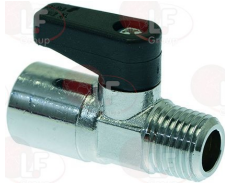

Suitable for:

ASTORIA CMA

Suitable for:

Ball valves and accessories

1525002 BALLCOCK VALVE $\varnothing$ 1/4" M-1/4" F
for Coffee machine (ASTORIA CMA) PLUS4YOU

ASTORIA CMA 20227003

5048593 SPHERE VALVE $\varnothing$ 1/4" mm
for Coffee machine (ASTORIA CMA) BRAVA - CALYPSO
CALYPSO R15 - CK - CKE - DENISE - DIVINA
DORA - GLORIA - GLORIA P4Y - GLORIA R12 - LISA
PERLA 4D - PRATIC - RAPALLO - RAPALLO AL
SIBILLA - VANIA