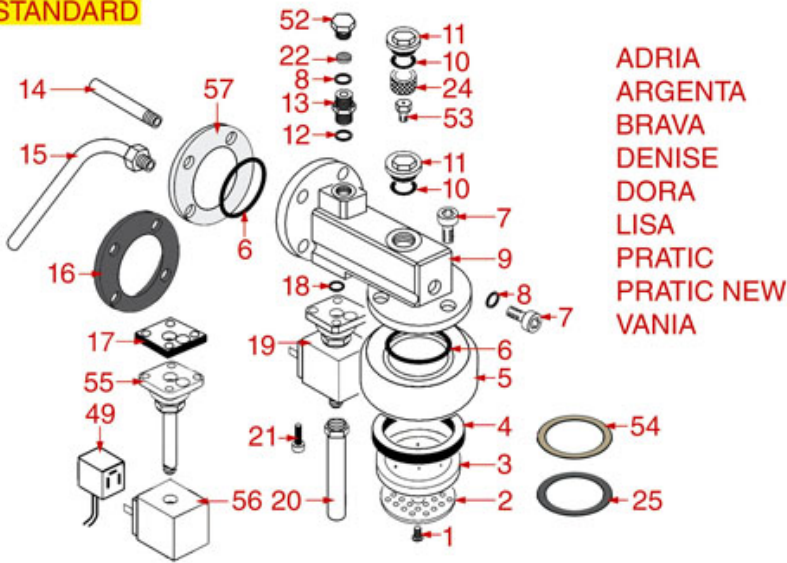

Rel. 2017-10120923

BREW GROUP STANDARD AND BUSHING

STANDARD

STANDARD ITALY

PASSANTE-BUSHING PASSANT-SCHLAUFE

ASTORIA CMA

Pos.	LF code no.	Description	Pos.	LF code no.	Description
1	1528501	COUNTERSUNK HEAD SCREWS WITH SHELLM5x12	58	1160529	FILTER 2-CUP 14 g ø 70x22 mm
2	1081006	SHOWER SCREEN ø 51.5 mm	59	1160050	1 CUP FILTER 6 gr ø 70x19,5 mm
2	1081007	SHOWER SCREEN ø 51.5 mm	60	1165310	FILTERHOLDER COMPLETE 1 CUP CMAASTORIA
3	1086501	SHOWER HOLDER DIFFUSER	61	1165311	FILTERHOLDER COMPLETE 2 CUPS CMAASTORIA
4	1186622	GASKET FILTER HOLDER ø 72x56x8 mm			
4	1186678	GASKET FILTER HOLDER ø 72x56x8.5 mm			
4	1486029	GASKET FILTERHOLDER ø 72x56x8.5 mm			
4	1486030	GASKET FILTERHOLDER ø 72x56x8 mm			
4	1786062	GASKET FILTER HOLDER ø 72x56x8 mm			
5	1002501	FILTER HOLDER COUPLING			
6	1186190	O-RING 04187 VITON			
6	1186461	O-RING 0158 mm SILICONE			
7	1184012	CYLINDER HEAD SCREW M5x10			
8	1186771	COPPER FLAT GASKET ø 8,5x5x1 mm			
10	1186414	O-RING 0119 EPDM			
11	1439003	CAP ø 18 mm FOR BREW GROUP			
12	1186619	COPPER FLAT GASKET ø 18x14x1.5 mm			
13	1349112	FITTING ø 1/4"M-3/8"M			
14	1324049	SUCTION PIPE M8			
15	1449024	SUCTION PIPE			
16	1186451	COFFEE GROUP GASKET ø 88x40x2 mm			
17	1186415	FLAT PTFE GASKET			
18	1186611	O-RING 02025 RED SILICONE			
18	1186612	O-RING 02025 VITON			
19	1120101	3-WAY SOLENOID VALVE PARKER 115V 50/60Hz			
19	1120102	3-WAY SOLENOID VALVE LUCIFER 115V 60Hz			
19	1120330	3-WAY SOLENOID VALVE LUCIFER 240V 50Hz			
19	1120335	3-WAY SOLENOID VALVE PARKER 230V 50/60Hz			
20	1450551	DRAIN PIPE ø 1/8"x92 mm			
21	1455034	CYLINDER HEAD SCREW M4x10			
22	1160566	STAINLESS STEEL WATER FILTER ø 8 mm			
24	1160501	WATER FILTER ø 14x10x12 mm			
25	1190003	RUBBER SHIM ø 70x57x1 mm EPDM			
28	1160339	BLIND FILTER ø 70x17 mm			
29	1160053	2 CUPS FILTER 14 gr ø 70x24,5 mm			
30	1160052	1 CUP FILTER 7 gr ø 70x24,5 mm			
31	1250002	S/STEEL FILTER LOCKING SPRING ø 1.20 mm			
31	1250101	FILTER LOCKING SPRING ø 1,00 mm INOX			
32	1165013	FILTER HOLDER ASSY CMA ASTORIA			
32	2106160	FILTER HOLDER COFFEE MACHINES ASTORIA			
33	1186774	BURN PREVENTING RING FOR HANDLE			
34	1241206	BLACK FILTER HOLDER HANDLE M12			
35	1241469	CHROME PLATED CAP FOR FILTER HOLDER KNOB			
36	1022003	CHROME-PLATED SPOUT EXTENSION ø 3/8"			
37	1022501	SINGLE SPOUT ø 3/8"			
39	1022506	SPOUT DOUBLE ø 3/8"			
40	1160345	2 CUPS FILTER 18 gr ø 70x28 mm			
41	1165006	FILTER HOLDER COFFEE MACHINES			
42	1241504	FILTER HOLDER HANDLE M12			
44	1186619	COPPER FLAT GASKET ø 18x14x1.5 mm			
45	1349018	FITTING ø 3/8"M-1/4"M			
46	1500004	NOZZLE M5x1 HOLE ø 0.8 mm			
48	1192208	EXCHANGER BREW GROUP COMPLETE			
49	3120034	FEMALE LARGE CONNECTOR			
50	1241067	FILTER KNOB M12			
51	1192209	EXCHANGER BREW GROUP			
52	1439048	BOILER CAP ø 1/4"M			
53	1500004	NOZZLE M5x1 HOLE ø 0.8 mm			
54	1190051	PAPER SEAL ø 70x57x0.8 mm			
55	1120334	3-WAY MECHANICAL COMPONENT LUCIFER			
55	1120339	3-WAY MECHANICAL COMPONENT PARKER			
56	1120332	COIL LUCIFER/PARKER 220/240V 9W 50Hz			
56	1120336	COIL PARKER ZB09 9W 110/120V 50/60Hz			
56	3120032	COIL PARKER ZB09 9W 220/240V 50/60Hz			
57	1187002	COFFEE GROUP GASKET ø 88x40x2 mm			
57	1786058	COFFEE GROUP GASKET ø 88x40x2 mm			