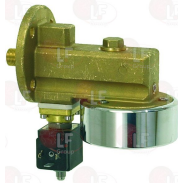

ASTORIA CMA 56054

ASTORIA CMA 56082101

1192208 EXCHANGER BREW GROUP COMPLETE
for Coffee machine (ASTORIA CMA) CK - CKE - CKX
CKXE - PRATICNEW