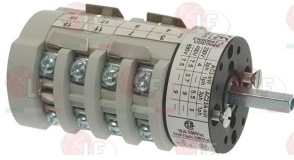

ASTORIA CMA 18207

Suitable for:

ASTORIA CMA

1057542 SELECTOR SWITCH 0-2 POSITIONS 25A 690V
 square pin 5x5 mm
 for Coffee machine (ASTORIA CMA) ARGENTA - BRAVA
 CALYPSO - DENISE - DIVINA - DORA - GLORIA
 GLORIA R12 - LISA - PERLA 4D - PRATIC
 PRATIC NEW - RAPALLO - RAPALLO AL - SIBILLA
 TANYA - VANIA