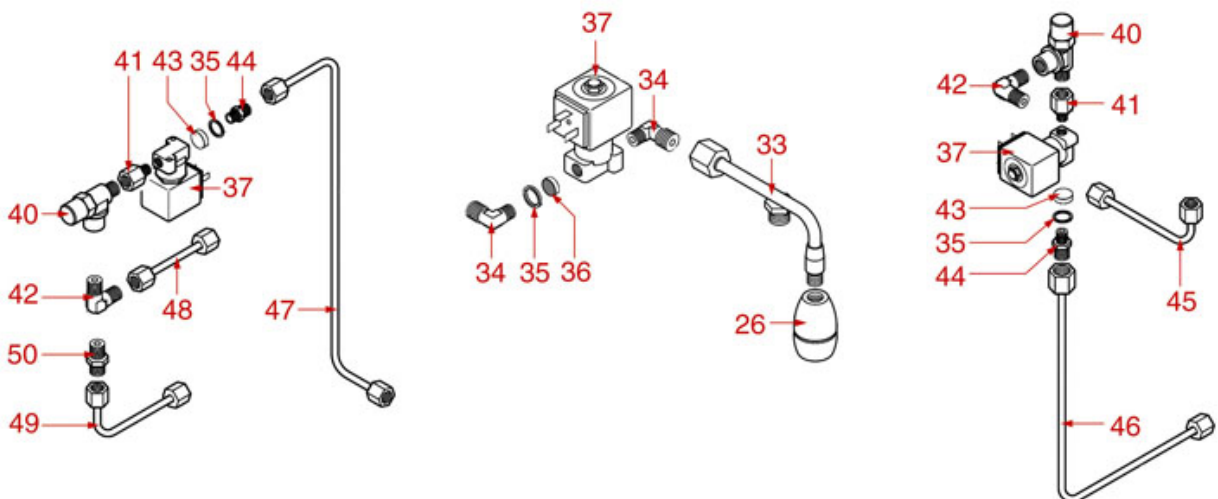

WATER/STEAM TAPS

DIVINA

AS1201

ASTORIA CMA

Position	LF code no.	Description
1	1348451	STEAM TAP BODY
2	1186201	GASKET FLAT PTFE $\varnothing$ 21x16.8x2 mm
2	1186394	ASBESTOS FREE FLAT GASKET $\varnothing$ 22x17x2 mm
3	1250001	SPRING $\varnothing$ 11.4x18 mm FOR STEAM PIPE
4	1186378	CONICAL PTFE SEAL $\varnothing$ 14x7x6 mm
4	1186626	O-RING 0114 EPDM
7	1186180	BURN PREVENTING RUBBERPIECE $\varnothing$ 10 mm
10	1348453	NUT M 26x1.5
11	1348025	HEXAGONAL NUT M3
12	1186316	EPDM FLAT GASKET $\varnothing$ 15x4x4 mm 60 SH
12	1186527	FLAT EPDM GASKET $\varnothing$ 15x4x4 mm 80 SH
13	1324056	TAP PISTON
15	1250223	RADIAL SEEGER RING $\varnothing$ 6 mm
16	1186377	GASKET HOLDER
17	1186333	COPPER FLAT GASKET $\varnothing$ 26x20x2 mm
17	1186340	ASBESTOS FREE FLAT GASKET $\varnothing$ 26x20x2 mm
18	1348077	WATER/STEAM TAP PIN ROD
19	1349458	TAP COUPLING
20	1186393	FLAT EPDM GASKET $\varnothing$ 12.5x8x9 mm
20	1786263	FLAT GASKET EPDM $\varnothing$ 12.5x8x9 mm
21	1186376	BRASS WASHER $\varnothing$ 12x8x1 mm FLAT
22	1250372	SPRING $\varnothing$ 11,4x16 mm
23	1348458	TAP NUT
26	1449097	NOZZLE FOR WATER M10 /STAINL.STEEL
29	1348077	WATER/STEAM TAP PIN ROD
31	1439021	CAP $\varnothing$ 1/4" F HEIGHT 16 mm NUT 17 mm
34	1349079	L- FITTING $\varnothing$ 1/4" M 1/8" M
35	1186771	COPPER FLAT GASKET $\varnothing$ 8,5x5x1 mm
36	1160566	STAINLESS STEEL WATER FILTER $\varnothing$ 8 mm
37	1120355	2-WAY SOLENOID VALVE PARKER 230V 50/60Hz
37	1120466	2-WAY SOLENOID VALVE LUCIFER 115V 60Hz
40	1349083	MIXER FITTING
41	1349136	FITTING $\varnothing$ 1/8" M-1/4" F
43	1160566	STAINLESS STEEL WATER FILTER $\varnothing$ 8 mm
44	1349111	FITTING $\varnothing$ 1/8" M 1/4" M
50	1349102	FITTING $\varnothing$ 1/4" M-1/4" M
51	1241452	STEAM TAP KNOB
52	1241468	WATER TAP HANDLE
53	1449103	STAINLESS STEEL STEAM PIPE COMPL. $\varnothing$ 10mm
100	1079030	KIT MILK FROTHER ASTORIA/CMA