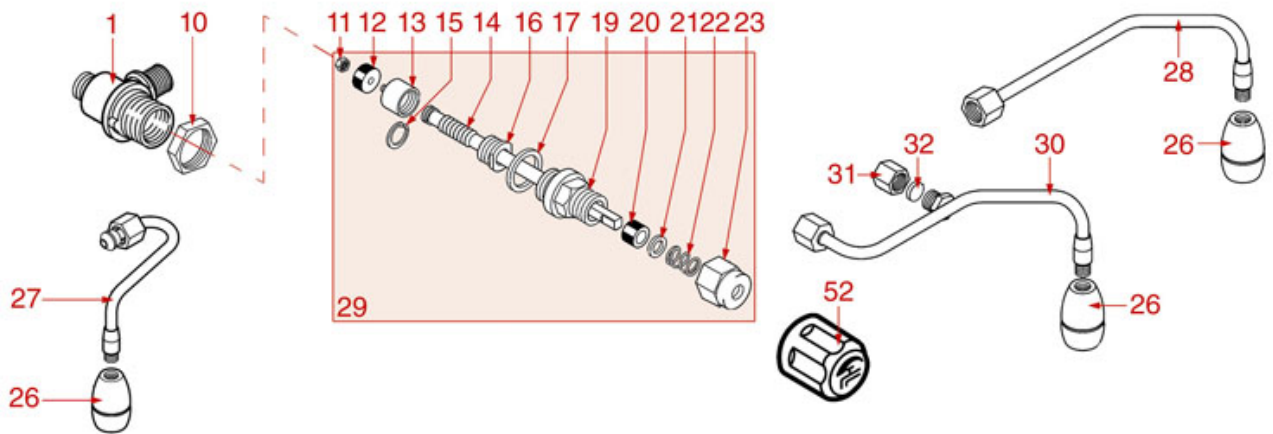

WATER/STEAM TAPS

DIVINA

AS1201

ASTORIA CMA

Position	LF code no.	Description
1	1348451	STEAM TAP BODY
2	1186201	GASKET FLAT PTFE $\varnothing$ 21x16.8x2 mm
2	1186394	ASBESTOS FREE FLAT GASKET $\varnothing$ 22x17x2 mm
3	1250001	SPRING $\varnothing$ 11.4x18 mm FOR STEAM PIPE
4	1186378	CONICAL PTFE SEAL $\varnothing$ 14x7x6 mm
4	1186626	O-RING 0114 EPDM
7	1186180	BURN PREVENTING RUBBERPIECE $\varnothing$ 10 mm
10	1348453	NUT M 26x1.5
11	1348025	HEXAGONAL NUT M3
12	1186316	EPDM FLAT GASKET $\varnothing$ 15x4x4 mm 60 SH
12	1186527	FLAT EPDM GASKET $\varnothing$ 15x4x4 mm 80 SH
13	1324056	TAP PISTON
15	1250223	RADIAL SEEGER RING $\varnothing$ 6 mm
16	1186377	GASKET HOLDER
17	1186333	COPPER FLAT GASKET $\varnothing$ 26x20x2 mm
17	1186340	ASBESTOS FREE FLAT GASKET $\varnothing$ 26x20x2 mm
18	1348077	WATER/STEAM TAP PIN ROD
19	1349458	TAP COUPLING
20	1186393	FLAT EPDM GASKET $\varnothing$ 12.5x8x9 mm
20	1786263	FLAT GASKET EPDM $\varnothing$ 12.5x8x9 mm
21	1186376	BRASS WASHER $\varnothing$ 12x8x1 mm FLAT
22	1250372	SPRING $\varnothing$ 11,4x16 mm
23	1348458	TAP NUT
26	1449097	NOZZLE FOR WATER M10 /STAINL.STEEL
29	1348077	WATER/STEAM TAP PIN ROD
31	1439021	CAP $\varnothing$ 1/4" F HEIGHT 16 mm NUT 17 mm
34	1349079	L- FITTING $\varnothing$ 1/4" M 1/8" M
35	1186771	COPPER FLAT GASKET $\varnothing$ 8,5x5x1 mm
36	1160566	STAINLESS STEEL WATER FILTER $\varnothing$ 8 mm
37	1120355	2-WAY SOLENOID VALVE PARKER 230V 50/60Hz
37	1120466	2-WAY SOLENOID VALVE LUCIFER 115V 60Hz
40	1349083	MIXER FITTING
41	1349136	FITTING $\varnothing$ 1/8" M-1/4" F
43	1160566	STAINLESS STEEL WATER FILTER $\varnothing$ 8 mm
44	1349111	FITTING $\varnothing$ 1/8" M 1/4" M
50	1349102	FITTING $\varnothing$ 1/4" M-1/4" M
51	1241452	STEAM TAP KNOB
52	1241468	WATER TAP HANDLE
53	1449103	STAINLESS STEEL STEAM PIPE COMPL. $\varnothing$ 10mm
100	1079030	KIT MILK FROTHER ASTORIA/CMA