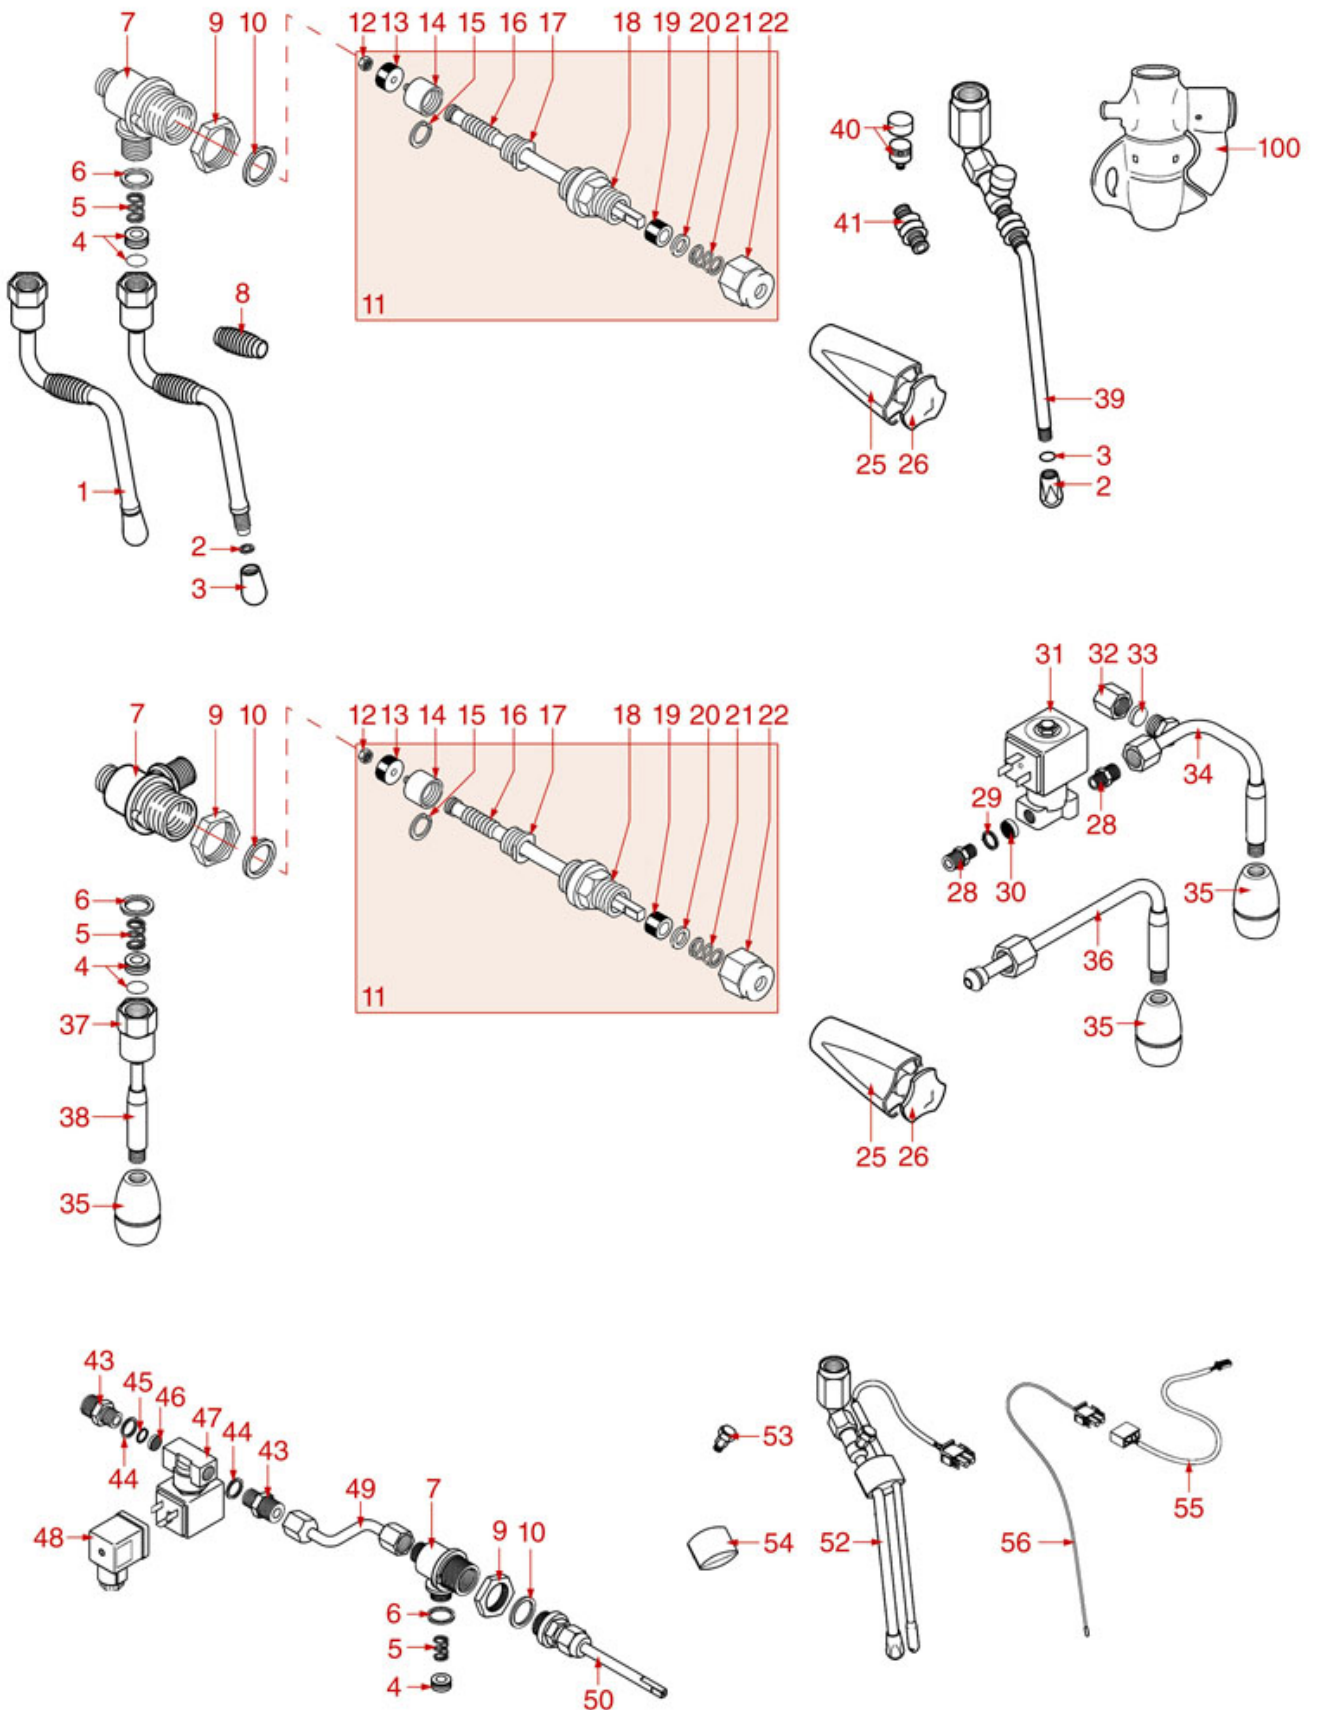

WATER/STEAM TAPS

GLORIA

ASTORIA CMA

Position	LF code no.	Description
1	1449103	STAINLESS STEEL STEAM PIPE COMPL. ø 10mm
4	1186378	CONICAL PTFE SEAL ø 14x7x6 mm
4	1186626	O-RING 0114 EPDM
5	1250001	SPRING ø 11.4x18 mm FOR STEAM PIPE
6	1186201	GASKET FLAT PTFE ø 21x16.8x2 mm
6	1186394	ASBESTOS FREE FLAT GASKET ø 22x17x2 mm
7	1348451	STEAM TAP BODY
8	1186180	BURN PREVENTING RUBBERPIECE ø 10 mm
9	1348453	NUT M 26x1.5
10	1186333	COPPER FLAT GASKET ø 26x20x2 mm
10	1186340	ASBESTOS FREE FLAT GASKET ø 26x20x2 mm
11	1348076	WATER/STEAM TAP PIN ROD
12	1348025	HEXAGONAL NUT M3
13	1186316	EPDM FLAT GASKET ø 15x4x4 mm 60 SH
13	1186527	FLAT EPDM GASKET ø 15x4x4 mm 80 SH
14	1324056	TAP PISTON
15	1250223	RADIAL SEEGER RING ø 6 mm
17	1186377	GASKET HOLDER
18	1349458	TAP COUPLING
19	1186393	FLAT EPDM GASKET ø 12.5x8x9 mm
19	1786263	FLAT GASKET EPDM ø 12.5x8x9 mm
20	1186376	BRASS WASHER ø 12x8x1 mm FLAT
21	1250372	SPRING ø 11,4x16 mm
22	1348458	TAP NUT
25	1241094	WATER/STEAM TAP KNOB
26	1241095	CAP FOR KNOB
28	1349111	FITTING ø 1/8"M 1/4"M
29	1186771	COPPER FLAT GASKET ø 8,5x5x1 mm
30	1160566	STAINLESS STEEL WATER FILTER ø 8 mm
31	1120355	2-WAY SOLENOID VALVE PARKER 230V 50/60Hz
31	1120466	2-WAY SOLENOID VALVE LUCIFER 115V 60Hz
32	1439021	CAP ø 1/4"F HEIGHT 16 mm NUT 17 mm
35	1449097	NOZZLE FOR WATER M10 /STAINL.STEEL
37	1449100	CHROME HEXAGONAL NUT
43	1349112	FITTING ø 1/4"M-3/8"M
44	1186619	COPPER FLAT GASKET ø 18x14x1.5 mm
45	1186717	O-RING 02031 VITON
100	1079030	KIT MILK FROTHER ASTORIA/CMA