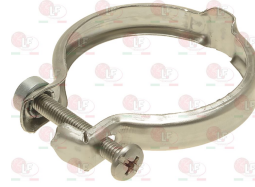

Suitable for:

Suitable for:

1330002 ROTARY VANE PUMP ROTOFLOW $\varnothing$ 3/8" NPT
clamp connection
flowrate 200 L/h
equipped with balanced bypass
NSF - WRAS approved
PA204
for Coffee machine (ASTORIA CMA) ARGENTA - BRAVA
COMPACT

1168011 STAINLESS STEEL CLAMP FOR FLANGE PUMP

ASTORIA CMA

ASTORIA CMA 26310003

1330101 ROTARY VANE PUMP ROTOFLOW $\varnothing$ 3/8" NPT
flange connection
flowrate 100 L/h
with balanced by-pass
fitting $\varnothing$ 3/8" conical NPT
N.S.F. approved
PUMP VERSION ECO-BRASS
BRASS CW510L LEAD $\leq$ 0.2%

1168011 STAINLESS STEEL CLAMP FOR FLANGE PUMP