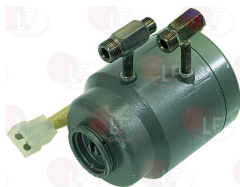

ASTORIA CMA 18300

ASTORIA CMA 18301

ASTORIA CMA 18312

ASTORIA CMA 18315

1240608 MOTOR ZECCHIN 120V 60Hz
for Coffee machine (ASTORIA CMA) ARGENTA - DIVINA
DORA - GLORIA - PERLA 4D - RAPALLO
RAPALLO AL - SIBILLA