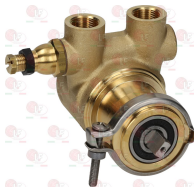

ASTORIA CMA 26302

1168011 STAINLESS STEEL CLAMP FOR FLANGE PUMP

ASTORIA CMA 26310003

1330021 ROTARY VANE PUMP ROTOFLOW \varnothing 3/8" GAS
 clamp connection
 flow rate 50 L/h
 with balanced bypass
 length 74 mm
 fitting \varnothing 3/8" gas
 N.S.F. approved

ASTORIA CMA 26303002

ASTORIA CMA 4626303002

1349103 FITTING \varnothing 3/8" M-3/8" M

ASTORIA CMA 25687

ASTORIA CMA 25687002

Suitable for:

1168011 STAINLESS STEEL CLAMP FOR FLANGE PUMP

ASTORIA CMA 26310003

1330026 ROTARY VANE PUMP ROTOFLOW \varnothing 3/8" GAS
clamp connection
flowrate 200 L/h
equipped with bypass
connection \varnothing 3/8" gas
NSF - WRAS approved
for Coffee machine (ASTORIA CMA) PLUS4YOU

ASTORIA CMA 26303

1168011 STAINLESS STEEL CLAMP FOR FLANGE PUMP

ASTORIA CMA 26310003

1330001 ROTARY VANE PUMP ROTOFLOW \varnothing 3/8" NPT
clamp connection
flowrate 100 L/h
equipped with balanced bypass
connection \varnothing 3/8" conical NPT
NSF - WRAS approved