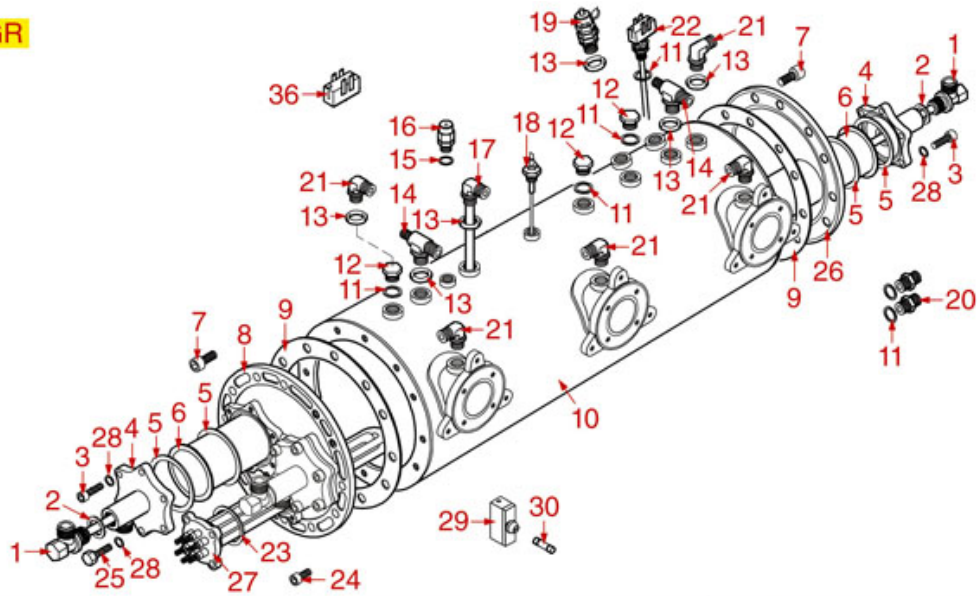

BOILER BOOSTED 1-2-3 GROUPS

BOOSTED 3GR

BOOSTED 2GR

BOOSTED 1GR

ASTORIA CMA

Position	LF code no.	Description
2	1186445	ROUND COPPER GASKET \varnothing 26x21.4x2 mm
5	1186188	FLAT PTFE GASKET \varnothing 72x61x2 mm
7	1528056	S/STEEL SCREW T.C.E.I. M10x20
9	1186187	BOILER GASKET \varnothing 220x170x2 mm
11	1186620	COPPER FLAT GASKET \varnothing 22x17x1.5 mm
12	1439023	BOILER CAP \varnothing 3/8"M
13	1186186	ROUND COPPER GASKET \varnothing 23x17x3 mm
14	1349086	T SHAPED BRASS FITTING \varnothing 3/8"-3/8"-1/4"
15	1186619	COPPER FLAT GASKET \varnothing 18x14x1.5 mm
16	1523538	BOILER VALVE \varnothing 1/4"M
17	1449202	INJECTOR PIPE
18	1341750	LEVEL PROBE \varnothing 1/4"M-125 mm
18	1341751	LEVEL PROBE \varnothing 1/4"M-150 mm
19	1515120	BOILER VALVE \varnothing 3/8"M 1.9bar CE-PED
19	1523409	BOILER VALVE \varnothing 3/8"M
20	1349103	FITTING \varnothing 3/8"M-3/8"M
21	1349084	ELBOW FITTING \varnothing 3/8"M-3/8"M
23	1186608	PTFE FLAT GASKET \varnothing 50x40x2 mm
25	1184008	HEXAGON HEAD SCREW M8x25
27	1755609	HEATING ELEMENT 6000W 240V
32	1755610	HEATING ELEMENT 6000W 240V
35	1755254	HEATING ELEMENT 2350W 240V
36	1444205	THERMOSTAT FOR HEATING ELEMENT AUSTRIA