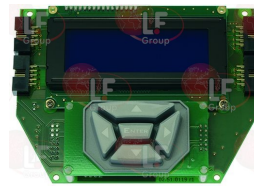

1390119 ELECTRONIC CIRCUIT BOARD CPU
dimensions 250x200 mm
for Coffee machine (ASTORIA CMA) PLUS4YOU

ASTORIA CMA 18090099

1390120 ELECTRONIC CIRCUIT BOARD DISPLAY
dimensions 130x100 mm
for Coffee machine (ASTORIA CMA) PLUS4YOU