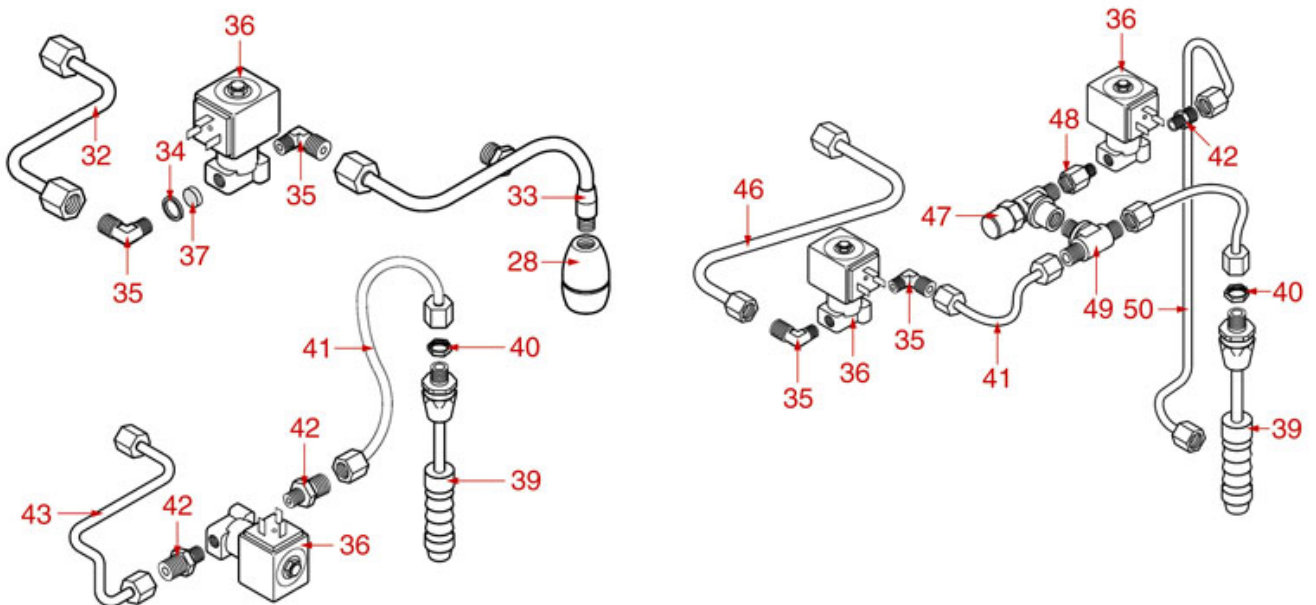

WATER/STEAM TAPS

BRAVA

AS1101

ASTORIA CMA

Position	LF code no.	Description
1	1348451	STEAM TAP BODY
2	1186201	GASKET FLAT PTFE $\varnothing$ 21x16.8x2 mm
2	1186394	ASBESTOS FREE FLAT GASKET $\varnothing$ 22x17x2 mm
3	1250372	SPRING $\varnothing$ 11,4x16 mm
4	1186318	O-RING 03043 EPDM
5	1186334	WASHER
6	1449100	CHROME HEXAGONAL NUT
7	1186550	O-RING M 0060-10 RED SILICONE
8	1449096	NOZZLE FOR STEAM OUTLET M8 /STAIN. STEEL
11	1348453	NUT M 26x1.5
12	1348025	HEXAGONAL NUT M3
13	1186316	EPDM FLAT GASKET $\varnothing$ 15x4x4 mm 60 SH
13	1186527	FLAT EPDM GASKET $\varnothing$ 15x4x4 mm 80 SH
14	1324056	TAP PISTON
16	1250223	RADIAL SEEGER RING $\varnothing$ 6 mm
17	1186377	GASKET HOLDER
18	1186333	COPPER FLAT GASKET $\varnothing$ 26x20x2 mm
18	1186340	ASBESTOS FREE FLAT GASKET $\varnothing$ 26x20x2 mm
19	1349458	TAP COUPLING
20	1186393	FLAT EPDM GASKET $\varnothing$ 12.5x8x9 mm
20	1786263	FLAT GASKET EPDM $\varnothing$ 12.5x8x9 mm
21	1186376	BRASS WASHER $\varnothing$ 12x8x1 mm FLAT
22	1348458	TAP NUT
23	1348077	WATER/STEAM TAP PIN ROD
24	1449172	BURN PREVENTING HANDGRIP FOR PIPE $\varnothing$ 8 m
27	1241202	KNOB FOR STEAM TAP
28	1449097	NOZZLE FOR WATER M10 /STAINL.STEEL
29	1241203	KNOB FOR WATER TAP
34	1186771	COPPER FLAT GASKET $\varnothing$ 8,5x5x1 mm
35	1349079	L- FITTING $\varnothing$ 1/4"M 1/8"M
36	1120355	2-WAY SOLENOID VALVE PARKER 230V 50/60Hz
36	1120466	2-WAY SOLENOID VALVE LUCIFER 115V 60Hz
37	1160566	STAINLESS STEEL WATER FILTER $\varnothing$ 8 mm
42	1349111	FITTING $\varnothing$ 1/8"M 1/4"M
47	1349083	MIXER FITTING
48	1349136	FITTING $\varnothing$ 1/8"M-1/4"F
49	1349491	T-SHAPED FITTING $\varnothing$ 1/4"M-1/4"M-1/4"M
100	1079030	KIT MILK FROTHER ASTORIA/CMA