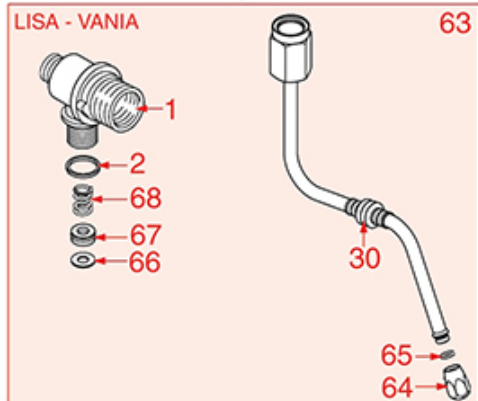

LISA - VANIA

Positions without LF code no.: upon request

ASTORIA CMA

Position	LF code no.	Description
1	1348451	STEAM TAP BODY
2	1186201	GASKET FLAT PTFE \varnothing 21x16.8x2 mm
2	1186394	ASBESTOS FREE FLAT GASKET \varnothing 22x17x2 mm
3	1250372	SPRING \varnothing 11,4x16 mm
4	1186318	O-RING 03043 EPDM
5	1186334	WASHER
6	1186771	COPPER FLAT GASKET \varnothing 8,5x5x1 mm
7	1449093	NOZZLE F/WATER OUTLET M10 /CHROME-PLATED
8	1186550	O-RING M 0060-10 RED SILICONE
9	1449096	NOZZLE FOR STEAM OUTLET M8 /STAIN. STEEL
10	1449098	CHROME PL.STEAM PIPE COMPLETE \varnothing 8 mm
11	1449106	CHROME PL.STEAM PIPE COMPLETE \varnothing 8 mm
12	1449101	STAINLESS STEEL STEAM PIPE COMPL. \varnothing 8 mm
13	1449102	STAINLESS STEEL STEAM PIPE COMPL. \varnothing 8 mm
14	1449105	STAINLESS STEEL STEAM PIPE COMPL. \varnothing 8 mm
15	1449172	BURN PREVENTING HANDGRIP FOR PIPE \varnothing 8 mm
16	1348453	NUT M 26x1.5
17	1348025	HEXAGONAL NUT M3
18	1186316	EPDM FLAT GASKET \varnothing 15x4x4 mm 60 SH
18	1186527	FLAT EPDM GASKET \varnothing 15x4x4 mm 80 SH
19	1324056	TAP PISTON
20	1324077	WATER/STEAM TAP PIN
21	1250223	RADIAL SEEGER RING \varnothing 6 mm
22	1186377	GASKET HOLDER
23	1186333	COPPER FLAT GASKET \varnothing 26x20x2 mm
23	1186340	ASBESTOS FREE FLAT GASKET \varnothing 26x20x2 mm
24	1349458	TAP COUPLING
25	1186393	FLAT EPDM GASKET \varnothing 12.5x8x9 mm
25	1786263	FLAT GASKET EPDM \varnothing 12.5x8x9 mm
26	1186376	BRASS WASHER \varnothing 12x8x1 mm FLAT
27	1348458	TAP NUT
28	1348321	WATER/STEAM TAP
28	1348452	WATER/STEAM TAP PIN ROD
29	1449100	CHROME HEXAGONAL NUT
36	1241452	STEAM TAP KNOB
38	1449116	NOZZLE FOR WATER PIPE M9 \varnothing 18 mm
39	1449099	NOZZLE FOR WATER M10
41	1449095	CHROME COMPLETE WATER PIPE \varnothing 8 mm
44	1349083	MIXER FITTING
45	1349136	FITTING \varnothing 1/8"M-1/4"F
46	1120355	2-WAY SOLENOID VALVE PARKER 230V 50/60Hz
46	1120466	2-WAY SOLENOID VALVE LUCIFER 115V 60Hz
47	1160566	STAINLESS STEEL WATER FILTER \varnothing 8 mm
49	1349111	FITTING \varnothing 1/8"M 1/4"M
54	1349102	FITTING \varnothing 1/4"M-1/4"M
57	1241468	WATER TAP HANDLE
58	1241466	STEAM TAP KNOB
59	1241467	WATER TAP KNOB
60	1241451	STEAM TAP KNOB
61	1241453	WATER TAP KNOB
67	1186378	CONICAL PTFE SEAL \varnothing 14x7x6 mm
67	1186626	O-RING 0114 EPDM
68	1250372	SPRING \varnothing 11,4x16 mm
69	1449820	CHROME PLATED STEAM PIPE COMPLETE
69	1449821	CHROME PLATED STEAM PIPE COMPLETE
70	1449205	CHROME PLATED STEAM PIPE COMPLETE
71	1449204	ST.STEEL COMPLETE STEAM PIPE \varnothing 8 mm
72	1449203	COMPLETE STAINLESS STEEL STEAM PIPE
73	1250332	KNOB SPRING 9x12 mm
100	1079030	KIT MILK FROTHER ASTORIA/CMA