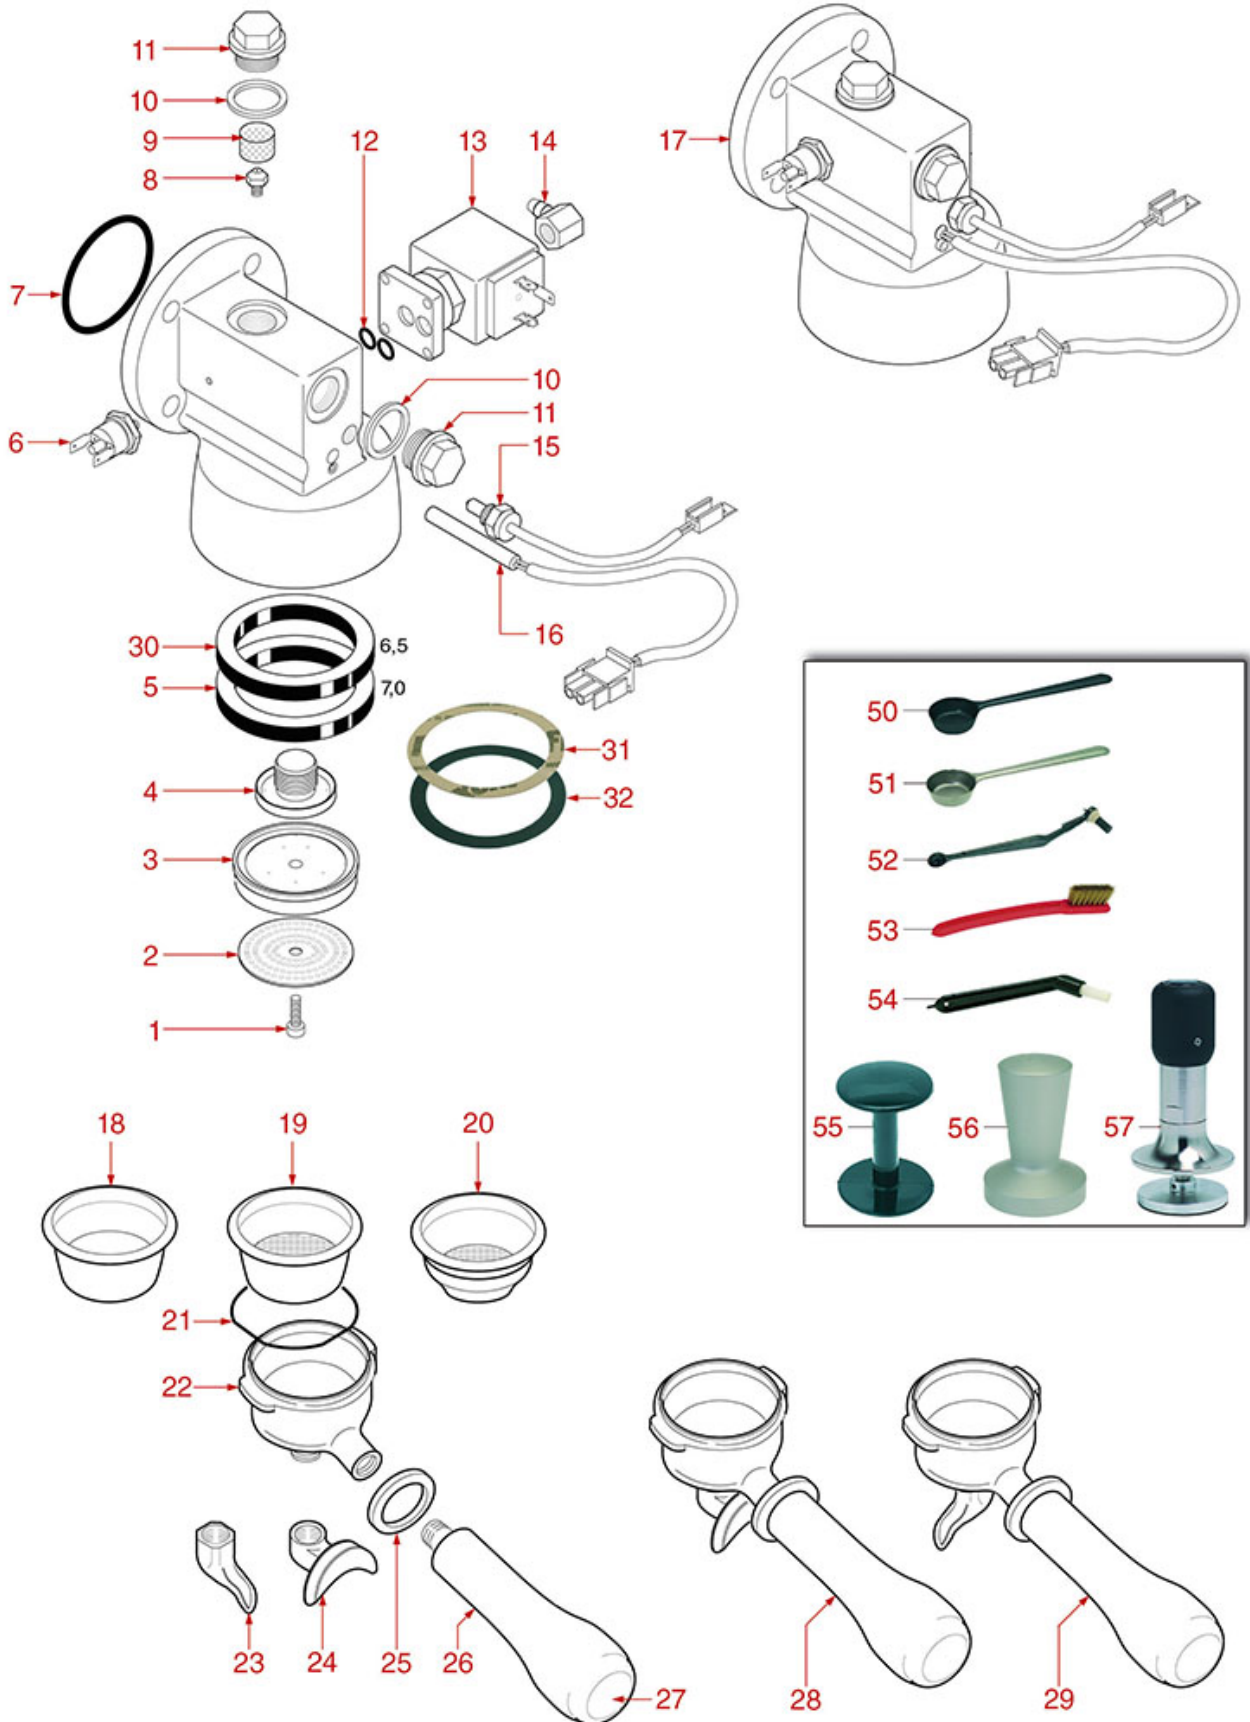

BREWING GROUP PLUS 4 YOU

PLUS 4 YOU

AS0401

ASTORIA CMA

Position	LF code no.	Description
2	1081041	SHOWER SCREEN $\varnothing$ 48 mm
3	1086046	SHOWER HOLDER SPRAYER
3	1086047	LOWERED SHOWER HOLDER SPRAYER
4	1501300	BREW GROUP SPRAY NOZZLE $\varnothing$ 31.5 mm M18x2
5	5047859	FILTER HOLDER GASKET $\varnothing$ 64x52x7 mm
6	1444206	CONTACT THERMOSTAT 145°C M4
7	1186190	O-RING 04187 VITON
8	1500009	JET M5x1 HOLE $\varnothing$ 1.0 mm
9	1160501	WATER FILTER $\varnothing$ 14x10x12 mm
10	1186323	PTFE FLAT GASKET $\varnothing$ 24x18x2 mm
11	1439003	CAP $\varnothing$ 18 mm FOR BREW GROUP
12	1186612	O-RING 02025 VITON
13	1120102	3-WAY SOLENOID VALVE LUCIFER 115V 60Hz
13	1120330	3-WAY SOLENOID VALVE LUCIFER 240V 50Hz
14	1349267	HOSE-END FITTING $\varnothing$ 1/8" F - $\varnothing$ 7 mm
15	1397053	TEMPERATURE PROBE NTC
16	1755255	CARTRIDGE HEATING ELEMENT 150W 120V
16	1755256	CARTRIDGE HEATING ELEMENT 150W 230V
18	1160278	BLIND FILTER $\varnothing$ 65x25 mm
19	1160277	FILTER 2-CUP 14 g $\varnothing$ 65x27,5 mm
20	1160276	1 CUP FILTER 7 gr $\varnothing$ 65x25 mm
21	1250279	SPRING FILTER LOCKING $\varnothing$ 1.40 mm STAIN.ST
22	1165114	FILTER HOLDER f/COFFEE MACH.ASTORIA/WEGA
23	1022099	SINGLE SPOUT $\varnothing$ 3/8"
24	1022506	SPOUT DOUBLE $\varnothing$ 3/8"
25	1186774	BURN PREVENTING RING FOR HANDLE
26	1241206	BLACK FILTER HOLDER HANDLE M12
27	1241469	CHROME PLATED CAP FOR FILTER HOLDER KNOB
28	1165079	2-CUP FILTER HOLDER ASSEMBLY ASTORIA
28	1165115	FILTER HOLDER 2 CUPS ASTORIA
29	1165076	1 CUP FILTER HOLDER ASSEMBLY ASTORIA
29	1165116	COMPLETE FILTER HOLDER 1 CUP ASTORIA
30	1786056	FILTER HOLDER GASKET $\varnothing$ 64x52x6.3 mm
31	1190101	PAPER SEAL $\varnothing$ 64x53x0.7 mm
32	1190007	RUBBER PIECE $\varnothing$ 64x53x1 mm EPDM
50	1069001	PLASTIC MEASURING SPOON 20 ml
51	1069002	STAINLESS STEEL MEASURING SPOON 20 ml
52	1384003	BLACK SHOWER CLEANING BRUSH
53	1384002	BRUSH FOR MAINTENANCE
54	1384001	BRUSH FOR COFFEE SHOWER
55	1385000	NYLON TAMPER $\varnothing$ 50/52 mm
56	1385040	POLISHED ALUMINIUM TAMPER $\varnothing$ 53 mm
56	1385054	ANODIZED ALUMINIUM TAMPER $\varnothing$ 53 mm
57	1385601	DYNAMOMETRIC MANUAL TAMPER $\varnothing$ 52 mm