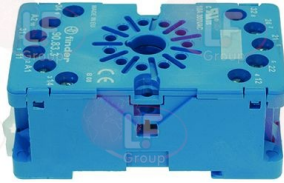

ASTORIA CMA 18600

3351900 POWER RELAY ITALIAN B2-3
230V 50/60Hz
3 exchange contacts 16A-250V

ASTORIA CMA 18452

3351053 RELAY ZETTLER AZ2280-1C-240AF
20A/10A 28VDC NO/NC
30A/20A 277VAC NO/NC
for Coffee machine (ASTORIA CMA) CK - CKE - CKX
CKXE