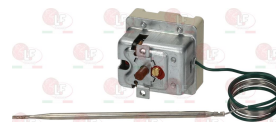

ASTORIA CMA 20300015

ASTORIA CMA 56302101