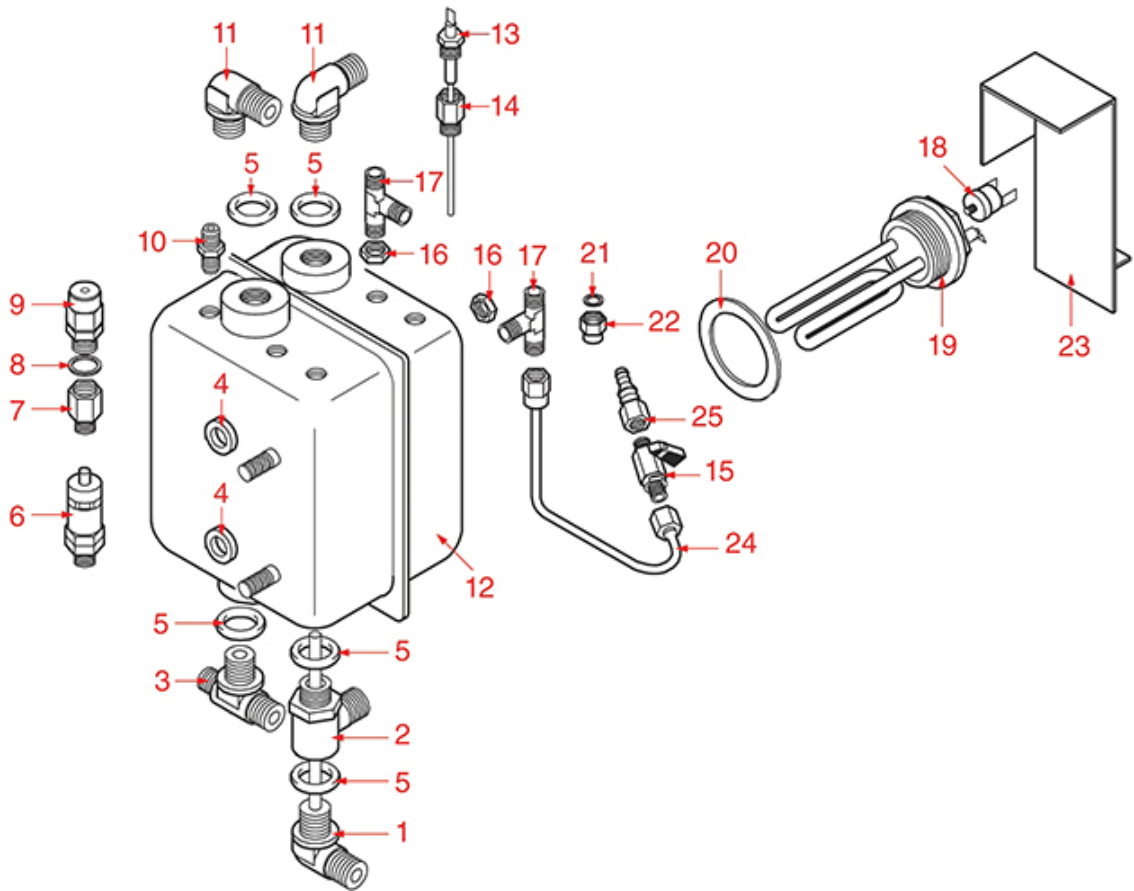

BOILER CK-CKE CKX-CKXE PRIMA

**CK-CKE
CKX-CKXE**

PRIMA