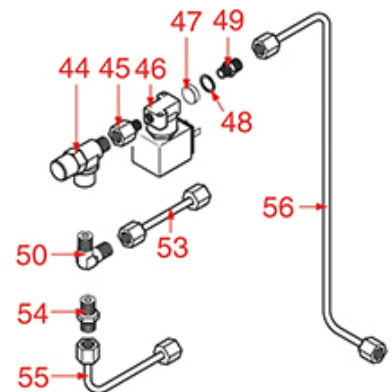

LISA - VANIA

Positions without LF code no.: upon request

ASTORIA CMA

Position	LF code no.	Description
1	1348451	STEAM TAP BODY
2	1186201	GASKET FLAT PTFE \varnothing 21x16.8x2 mm
2	1186394	ASBESTOS FREE FLAT GASKET \varnothing 22x17x2 mm
3	1250372	SPRING \varnothing 11,4x16 mm
4	1186318	O-RING 03043 EPDM
5	1186334	WASHER
6	1186771	COPPER FLAT GASKET \varnothing 8,5x5x1 mm
7	1449093	NOZZLE F/WATER OUTLET M10 /CHROME-PLATED
8	1186550	O-RING M 0060-10 RED SILICONE
9	1449096	NOZZLE FOR STEAM OUTLET M8 /STAIN. STEEL
10	1449098	CHROME PL.STEAM PIPE COMPLETE \varnothing 8 mm
11	1449106	CHROME PL.STEAM PIPE COMPLETE \varnothing 8 mm
12	1449101	STAINLESS STEEL STEAM PIPE COMPL. \varnothing 8 mm
13	1449102	STAINLESS STEEL STEAM PIPE COMPL. \varnothing 8 mm
14	1449105	STAINLESS STEEL STEAM PIPE COMPL. \varnothing 8 mm
15	1449172	BURN PREVENTING HANDGRIP FOR PIPE \varnothing 8 mm
16	1348453	NUT M 26x1.5
17	1348025	HEXAGONAL NUT M3
18	1186316	EPDM FLAT GASKET \varnothing 15x4x4 mm 60 SH
18	1186527	FLAT EPDM GASKET \varnothing 15x4x4 mm 80 SH
19	1324056	TAP PISTON
20	1324077	WATER/STEAM TAP PIN
21	1250223	RADIAL SEEGER RING \varnothing 6 mm
22	1186377	GASKET HOLDER
23	1186333	COPPER FLAT GASKET \varnothing 26x20x2 mm
23	1186340	ASBESTOS FREE FLAT GASKET \varnothing 26x20x2 mm
24	1349458	TAP COUPLING
25	1186393	FLAT EPDM GASKET \varnothing 12.5x8x9 mm
25	1786263	FLAT GASKET EPDM \varnothing 12.5x8x9 mm
26	1186376	BRASS WASHER \varnothing 12x8x1 mm FLAT
27	1348458	TAP NUT
28	1348321	WATER/STEAM TAP
28	1348452	WATER/STEAM TAP PIN ROD
29	1449100	CHROME HEXAGONAL NUT
36	1241452	STEAM TAP KNOB
38	1449116	NOZZLE FOR WATER PIPE M9 \varnothing 18 mm
39	1449099	NOZZLE FOR WATER M10
41	1449095	CHROME COMPLETE WATER PIPE \varnothing 8 mm
44	1349083	MIXER FITTING
45	1349136	FITTING \varnothing 1/8"M-1/4"F
46	1120355	2-WAY SOLENOID VALVE PARKER 230V 50/60Hz
46	1120466	2-WAY SOLENOID VALVE LUCIFER 115V 60Hz
47	1160566	STAINLESS STEEL WATER FILTER \varnothing 8 mm
49	1349111	FITTING \varnothing 1/8"M 1/4"M
54	1349102	FITTING \varnothing 1/4"M-1/4"M
57	1241468	WATER TAP HANDLE
58	1241466	STEAM TAP KNOB
59	1241467	WATER TAP KNOB
60	1241451	STEAM TAP KNOB
61	1241453	WATER TAP KNOB
67	1186378	CONICAL PTFE SEAL \varnothing 14x7x6 mm
67	1186626	O-RING 0114 EPDM
68	1250372	SPRING \varnothing 11,4x16 mm
69	1449820	CHROME PLATED STEAM PIPE COMPLETE
69	1449821	CHROME PLATED STEAM PIPE COMPLETE
70	1449205	CHROME PLATED STEAM PIPE COMPLETE
71	1449204	ST.STEEL COMPLETE STEAM PIPE \varnothing 8 mm
72	1449203	COMPLETE STAINLESS STEEL STEAM PIPE
73	1250332	KNOB SPRING 9x12 mm
100	1079030	KIT MILK FROTHER ASTORIA/CMA