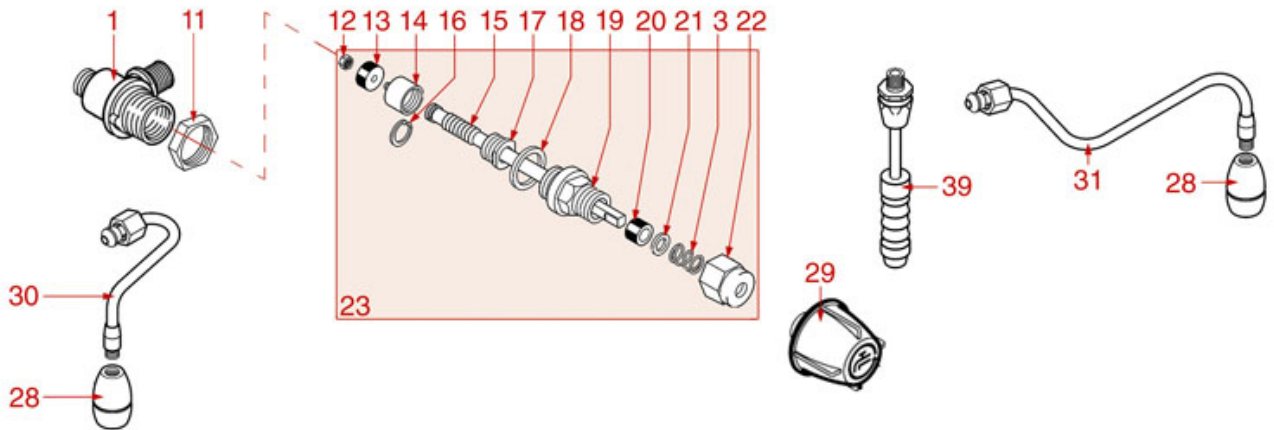

WATER/STEAM TAPS

BRAVA

AS1101

ASTORIA CMA

Position	LF code no.	Description
1	1348451	STEAM TAP BODY
2	1186201	GASKET FLAT PTFE $\varnothing$ 21x16.8x2 mm
2	1186394	ASBESTOS FREE FLAT GASKET $\varnothing$ 22x17x2 mm
3	1250372	SPRING $\varnothing$ 11,4x16 mm
4	1186318	O-RING 03043 EPDM
5	1186334	WASHER
6	1449100	CHROME HEXAGONAL NUT
7	1186550	O-RING M 0060-10 RED SILICONE
8	1449096	NOZZLE FOR STEAM OUTLET M8 /STAIN. STEEL
11	1348453	NUT M 26x1.5
12	1348025	HEXAGONAL NUT M3
13	1186316	EPDM FLAT GASKET $\varnothing$ 15x4x4 mm 60 SH
13	1186527	FLAT EPDM GASKET $\varnothing$ 15x4x4 mm 80 SH
14	1324056	TAP PISTON
16	1250223	RADIAL SEEGER RING $\varnothing$ 6 mm
17	1186377	GASKET HOLDER
18	1186333	COPPER FLAT GASKET $\varnothing$ 26x20x2 mm
18	1186340	ASBESTOS FREE FLAT GASKET $\varnothing$ 26x20x2 mm
19	1349458	TAP COUPLING
20	1186393	FLAT EPDM GASKET $\varnothing$ 12.5x8x9 mm
20	1786263	FLAT GASKET EPDM $\varnothing$ 12.5x8x9 mm
21	1186376	BRASS WASHER $\varnothing$ 12x8x1 mm FLAT
22	1348458	TAP NUT
23	1348077	WATER/STEAM TAP PIN ROD
24	1449172	BURN PREVENTING HANDGRIP FOR PIPE $\varnothing$ 8 m
27	1241202	KNOB FOR STEAM TAP
28	1449097	NOZZLE FOR WATER M10 /STAINL.STEEL
29	1241203	KNOB FOR WATER TAP
34	1186771	COPPER FLAT GASKET $\varnothing$ 8,5x5x1 mm
35	1349079	L- FITTING $\varnothing$ 1/4"M 1/8"M
36	1120355	2-WAY SOLENOID VALVE PARKER 230V 50/60Hz
36	1120466	2-WAY SOLENOID VALVE LUCIFER 115V 60Hz
37	1160566	STAINLESS STEEL WATER FILTER $\varnothing$ 8 mm
42	1349111	FITTING $\varnothing$ 1/8"M 1/4"M
47	1349083	MIXER FITTING
48	1349136	FITTING $\varnothing$ 1/8"M-1/4"F
49	1349491	T-SHAPED FITTING $\varnothing$ 1/4"M-1/4"M-1/4"M
100	1079030	KIT MILK FROTHER ASTORIA/CMA