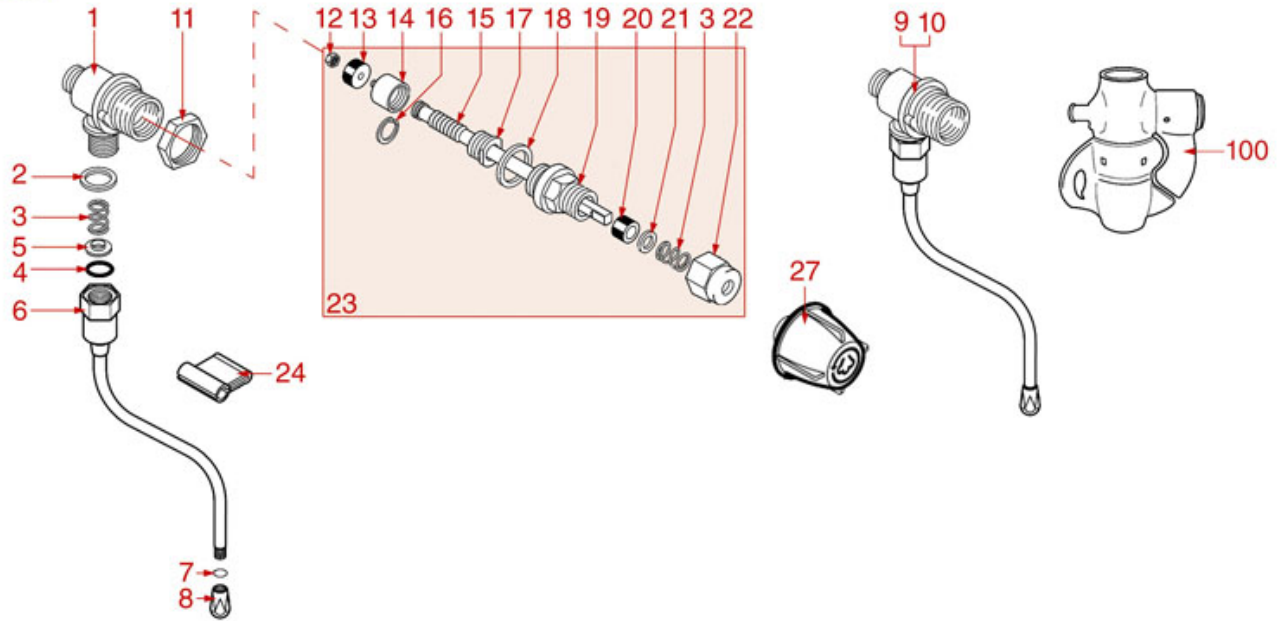

WATER/STEAM TAPS

BRAVA

AS1101

ASTORIA CMA

Position	LF code no.	Description
1	1348451	STEAM TAP BODY
2	1186201	GASKET FLAT PTFE $\varnothing$ 21x16.8x2 mm
2	1186394	ASBESTOS FREE FLAT GASKET $\varnothing$ 22x17x2 mm
3	1250372	SPRING $\varnothing$ 11,4x16 mm
4	1186318	O-RING 03043 EPDM
5	1186334	WASHER
6	1449100	CHROME HEXAGONAL NUT
7	1186550	O-RING M 0060-10 RED SILICONE
8	1449096	NOZZLE FOR STEAM OUTLET M8 /STAIN. STEEL
11	1348453	NUT M 26x1.5
12	1348025	HEXAGONAL NUT M3
13	1186316	EPDM FLAT GASKET $\varnothing$ 15x4x4 mm 60 SH
13	1186527	FLAT EPDM GASKET $\varnothing$ 15x4x4 mm 80 SH
14	1324056	TAP PISTON
16	1250223	RADIAL SEEGER RING $\varnothing$ 6 mm
17	1186377	GASKET HOLDER
18	1186333	COPPER FLAT GASKET $\varnothing$ 26x20x2 mm
18	1186340	ASBESTOS FREE FLAT GASKET $\varnothing$ 26x20x2 mm
19	1349458	TAP COUPLING
20	1186393	FLAT EPDM GASKET $\varnothing$ 12.5x8x9 mm
20	1786263	FLAT GASKET EPDM $\varnothing$ 12.5x8x9 mm
21	1186376	BRASS WASHER $\varnothing$ 12x8x1 mm FLAT
22	1348458	TAP NUT
23	1348077	WATER/STEAM TAP PIN ROD
24	1449172	BURN PREVENTING HANDGRIP FOR PIPE $\varnothing$ 8 m
27	1241202	KNOB FOR STEAM TAP
28	1449097	NOZZLE FOR WATER M10 /STAINL.STEEL
29	1241203	KNOB FOR WATER TAP
34	1186771	COPPER FLAT GASKET $\varnothing$ 8,5x5x1 mm
35	1349079	L- FITTING $\varnothing$ 1/4"M 1/8"M
36	1120355	2-WAY SOLENOID VALVE PARKER 230V 50/60Hz
36	1120466	2-WAY SOLENOID VALVE LUCIFER 115V 60Hz
37	1160566	STAINLESS STEEL WATER FILTER $\varnothing$ 8 mm
42	1349111	FITTING $\varnothing$ 1/8"M 1/4"M
47	1349083	MIXER FITTING
48	1349136	FITTING $\varnothing$ 1/8"M-1/4"F
49	1349491	T-SHAPED FITTING $\varnothing$ 1/4"M-1/4"M-1/4"M
100	1079030	KIT MILK FROTHER ASTORIA/CMA