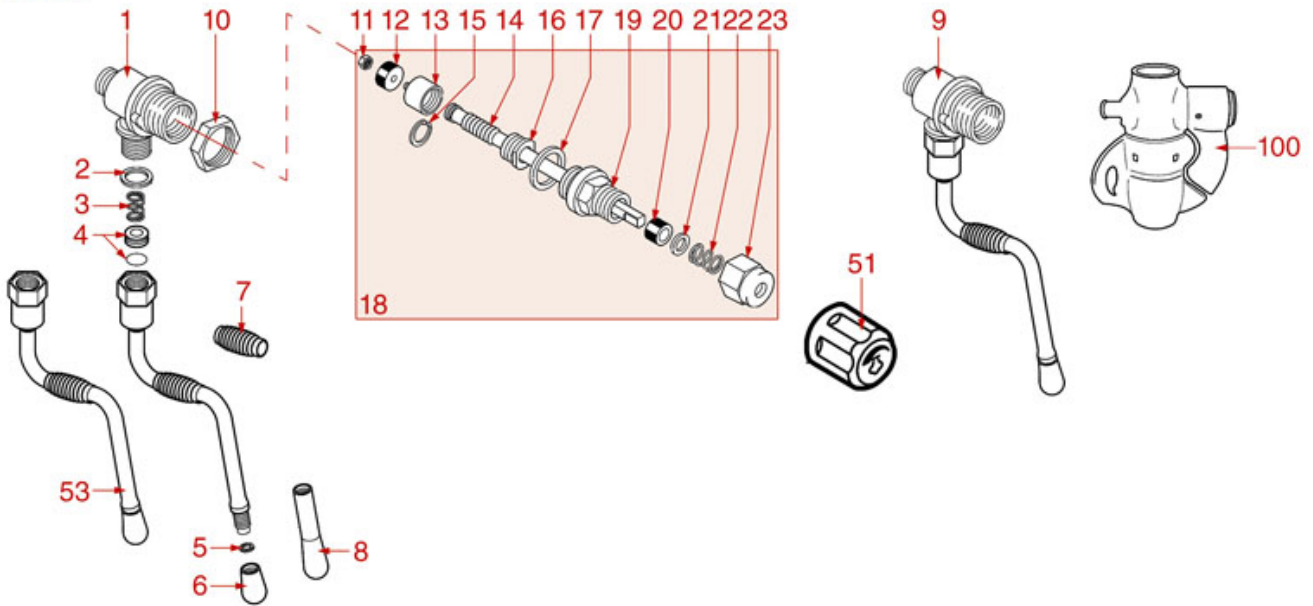

WATER/STEAM TAPS

DIVINA

AS1201

ASTORIA CMA

Position	LF code no.	Description
1	1348451	STEAM TAP BODY
2	1186201	GASKET FLAT PTFE $\varnothing$ 21x16.8x2 mm
2	1186394	ASBESTOS FREE FLAT GASKET $\varnothing$ 22x17x2 mm
3	1250001	SPRING $\varnothing$ 11.4x18 mm FOR STEAM PIPE
4	1186378	CONICAL PTFE SEAL $\varnothing$ 14x7x6 mm
4	1186626	O-RING 0114 EPDM
7	1186180	BURN PREVENTING RUBBERPIECE $\varnothing$ 10 mm
10	1348453	NUT M 26x1.5
11	1348025	HEXAGONAL NUT M3
12	1186316	EPDM FLAT GASKET $\varnothing$ 15x4x4 mm 60 SH
12	1186527	FLAT EPDM GASKET $\varnothing$ 15x4x4 mm 80 SH
13	1324056	TAP PISTON
15	1250223	RADIAL SEEGER RING $\varnothing$ 6 mm
16	1186377	GASKET HOLDER
17	1186333	COPPER FLAT GASKET $\varnothing$ 26x20x2 mm
17	1186340	ASBESTOS FREE FLAT GASKET $\varnothing$ 26x20x2 mm
18	1348077	WATER/STEAM TAP PIN ROD
19	1349458	TAP COUPLING
20	1186393	FLAT EPDM GASKET $\varnothing$ 12.5x8x9 mm
20	1786263	FLAT GASKET EPDM $\varnothing$ 12.5x8x9 mm
21	1186376	BRASS WASHER $\varnothing$ 12x8x1 mm FLAT
22	1250372	SPRING $\varnothing$ 11,4x16 mm
23	1348458	TAP NUT
26	1449097	NOZZLE FOR WATER M10 /STAINL.STEEL
29	1348077	WATER/STEAM TAP PIN ROD
31	1439021	CAP $\varnothing$ 1/4" F HEIGHT 16 mm NUT 17 mm
34	1349079	L- FITTING $\varnothing$ 1/4" M 1/8" M
35	1186771	COPPER FLAT GASKET $\varnothing$ 8,5x5x1 mm
36	1160566	STAINLESS STEEL WATER FILTER $\varnothing$ 8 mm
37	1120355	2-WAY SOLENOID VALVE PARKER 230V 50/60Hz
37	1120466	2-WAY SOLENOID VALVE LUCIFER 115V 60Hz
40	1349083	MIXER FITTING
41	1349136	FITTING $\varnothing$ 1/8" M-1/4" F
43	1160566	STAINLESS STEEL WATER FILTER $\varnothing$ 8 mm
44	1349111	FITTING $\varnothing$ 1/8" M 1/4" M
50	1349102	FITTING $\varnothing$ 1/4" M-1/4" M
51	1241452	STEAM TAP KNOB
52	1241468	WATER TAP HANDLE
53	1449103	STAINLESS STEEL STEAM PIPE COMPL. $\varnothing$ 10mm
100	1079030	KIT MILK FROTHER ASTORIA/CMA