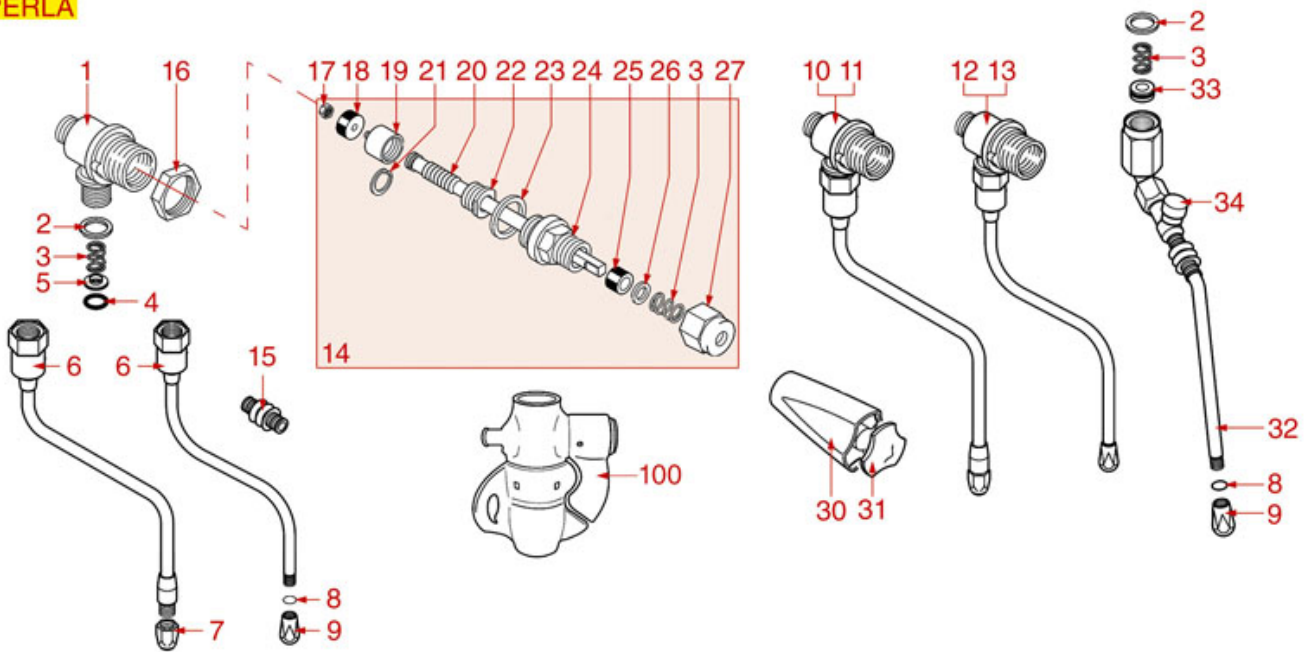

WATER/STEAM TAPS

PERLA

ASTORIA CMA

Position	LF code no.	Description
1	1348451	STEAM TAP BODY
2	1186201	GASKET FLAT PTFE $\varnothing$ 21x16.8x2 mm
2	1186394	ASBESTOS FREE FLAT GASKET $\varnothing$ 22x17x2 mm
3	1250372	SPRING $\varnothing$ 11,4x16 mm
4	1186318	O-RING 03043 EPDM
5	1186334	WASHER
6	1449100	CHROME HEXAGONAL NUT
7	1449093	NOZZLE F/WATER OUTLET M10 /CHROME-PLATED
8	1186550	O-RING M 0060-10 RED SILICONE
9	1449096	NOZZLE FOR STEAM OUTLET M8 /STAIN. STEEL
10	1449098	CHROME PL.STEAM PIPE COMPLETE $\varnothing$ 8 mm
12	1449101	STAINLESS STEEL STEAM PIPE COMPL. $\varnothing$ 8 mm
13	1449105	STAINLESS STEEL STEAM PIPE COMPL. $\varnothing$ 8 mm
14	1348076	WATER/STEAM TAP PIN ROD
16	1348453	NUT M 26x1.5
17	1348025	HEXAGONAL NUT M3
18	1186316	EPDM FLAT GASKET $\varnothing$ 15x4x4 mm 60 SH
18	1186527	FLAT EPDM GASKET $\varnothing$ 15x4x4 mm 80 SH
19	1324056	TAP PISTON
21	1250223	RADIAL SEEGER RING $\varnothing$ 6 mm
22	1186377	GASKET HOLDER
23	1186333	COPPER FLAT GASKET $\varnothing$ 26x20x2 mm
23	1186340	ASBESTOS FREE FLAT GASKET $\varnothing$ 26x20x2 mm
24	1349458	TAP COUPLING
25	1186393	FLAT EPDM GASKET $\varnothing$ 12.5x8x9 mm
25	1786263	FLAT GASKET EPDM $\varnothing$ 12.5x8x9 mm
26	1186376	BRASS WASHER $\varnothing$ 12x8x1 mm FLAT
27	1348458	TAP NUT
30	1241094	WATER/STEAM TAP KNOB
31	1241095	CAP FOR KNOB
33	1186378	CONICAL PTFE SEAL $\varnothing$ 14x7x6 mm
38	1449097	NOZZLE FOR WATER M10 /STAINL.STEEL
39	1349111	FITTING $\varnothing$ 1/8"M 1/4"M
40	1186771	COPPER FLAT GASKET $\varnothing$ 8,5x5x1 mm
41	1160566	STAINLESS STEEL WATER FILTER $\varnothing$ 8 mm
42	1120355	2-WAY SOLENOID VALVE PARKER 230V 50/60Hz
42	1120466	2-WAY SOLENOID VALVE LUCIFER 115V 60Hz
43	1439021	CAP $\varnothing$ 1/4"F HEIGHT 16 mm NUT 17 mm
46	1186378	CONICAL PTFE SEAL $\varnothing$ 14x7x6 mm
46	1186626	O-RING 0114 EPDM
49	1349112	FITTING $\varnothing$ 1/4"M-3/8"M
50	1186619	COPPER FLAT GASKET $\varnothing$ 18x14x1.5 mm
51	1186717	O-RING 02031 VITON
100	1079030	KIT MILK FROTHER ASTORIA/CMA