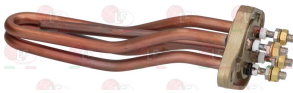

1755604 HEATING ELEMENT 2000W 230/240V
immersed length 175 mm - 4 poles
distance between fixing holes 75 mm
with bulb sheath - flange 95x57 mm
for 1 group coffee machines
for Coffee machine (ASTORIA CMA) ARGENTA - BRAVA
CALYPSO - DENISE - DIVINA - DORA - GLORIA
GLORIA R12 - LISA - PERLA 4D - PRATIC
PRATIC NEW - RAPALLO - RAPALLO AL - SIBILLA
VANIA