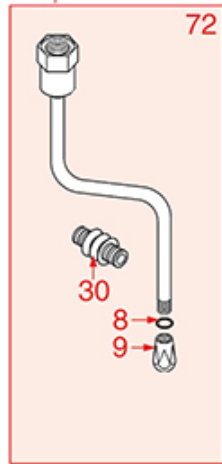

LISA - VANIA

Positions without LF code no.: upon request

ASTORIA CMA

Position	LF code no.	Description
1	1348451	STEAM TAP BODY
2	1186201	GASKET FLAT PTFE \varnothing 21x16.8x2 mm
2	1186394	ASBESTOS FREE FLAT GASKET \varnothing 22x17x2 mm
3	1250372	SPRING \varnothing 11,4x16 mm
4	1186318	O-RING 03043 EPDM
5	1186334	WASHER
6	1186771	COPPER FLAT GASKET \varnothing 8,5x5x1 mm
7	1449093	NOZZLE F/WATER OUTLET M10 /CHROME-PLATED
8	1186550	O-RING M 0060-10 RED SILICONE
9	1449096	NOZZLE FOR STEAM OUTLET M8 /STAIN. STEEL
10	1449098	CHROME PL.STEAM PIPE COMPLETE \varnothing 8 mm
11	1449106	CHROME PL.STEAM PIPE COMPLETE \varnothing 8 mm
12	1449101	STAINLESS STEEL STEAM PIPE COMPL. \varnothing 8 mm
13	1449102	STAINLESS STEEL STEAM PIPE COMPL. \varnothing 8 mm
14	1449105	STAINLESS STEEL STEAM PIPE COMPL. \varnothing 8 mm
15	1449172	BURN PREVENTING HANDGRIP FOR PIPE \varnothing 8 mm
16	1348453	NUT M 26x1.5
17	1348025	HEXAGONAL NUT M3
18	1186316	EPDM FLAT GASKET \varnothing 15x4x4 mm 60 SH
18	1186527	FLAT EPDM GASKET \varnothing 15x4x4 mm 80 SH
19	1324056	TAP PISTON
20	1324077	WATER/STEAM TAP PIN
21	1250223	RADIAL SEEGER RING \varnothing 6 mm
22	1186377	GASKET HOLDER
23	1186333	COPPER FLAT GASKET \varnothing 26x20x2 mm
23	1186340	ASBESTOS FREE FLAT GASKET \varnothing 26x20x2 mm
24	1349458	TAP COUPLING
25	1186393	FLAT EPDM GASKET \varnothing 12.5x8x9 mm
25	1786263	FLAT GASKET EPDM \varnothing 12.5x8x9 mm
26	1186376	BRASS WASHER \varnothing 12x8x1 mm FLAT
27	1348458	TAP NUT
28	1348321	WATER/STEAM TAP
28	1348452	WATER/STEAM TAP PIN ROD
29	1449100	CHROME HEXAGONAL NUT
36	1241452	STEAM TAP KNOB
38	1449116	NOZZLE FOR WATER PIPE M9 \varnothing 18 mm
39	1449099	NOZZLE FOR WATER M10
41	1449095	CHROME COMPLETE WATER PIPE \varnothing 8 mm
44	1349083	MIXER FITTING
45	1349136	FITTING \varnothing 1/8"M-1/4"F
46	1120355	2-WAY SOLENOID VALVE PARKER 230V 50/60Hz
46	1120466	2-WAY SOLENOID VALVE LUCIFER 115V 60Hz
47	1160566	STAINLESS STEEL WATER FILTER \varnothing 8 mm
49	1349111	FITTING \varnothing 1/8"M 1/4"M
54	1349102	FITTING \varnothing 1/4"M-1/4"M
57	1241468	WATER TAP HANDLE
58	1241466	STEAM TAP KNOB
59	1241467	WATER TAP KNOB
60	1241451	STEAM TAP KNOB
61	1241453	WATER TAP KNOB
67	1186378	CONICAL PTFE SEAL \varnothing 14x7x6 mm
67	1186626	O-RING 0114 EPDM
68	1250372	SPRING \varnothing 11,4x16 mm
69	1449820	CHROME PLATED STEAM PIPE COMPLETE
69	1449821	CHROME PLATED STEAM PIPE COMPLETE
70	1449205	CHROME PLATED STEAM PIPE COMPLETE
71	1449204	ST.STEEL COMPLETE STEAM PIPE \varnothing 8 mm
72	1449203	COMPLETE STAINLESS STEEL STEAM PIPE
73	1250332	KNOB SPRING 9x12 mm
100	1079030	KIT MILK FROTHER ASTORIA/CMA