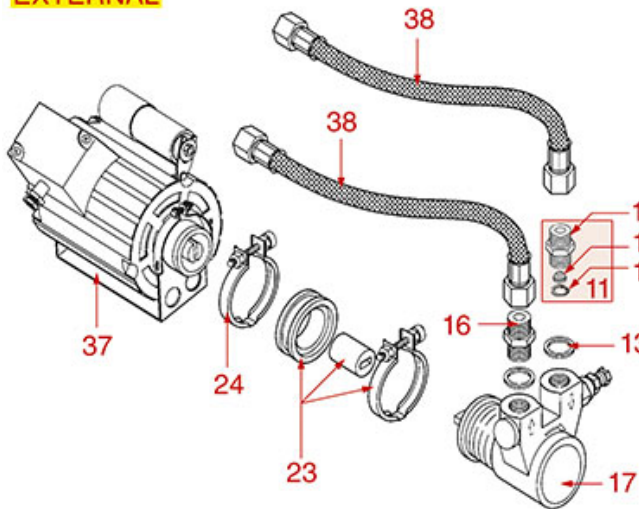

MOTORS AND PUMPS

STANDARD

EXTERNAL

COMPATTA

CK-CKE CKX-CKXE