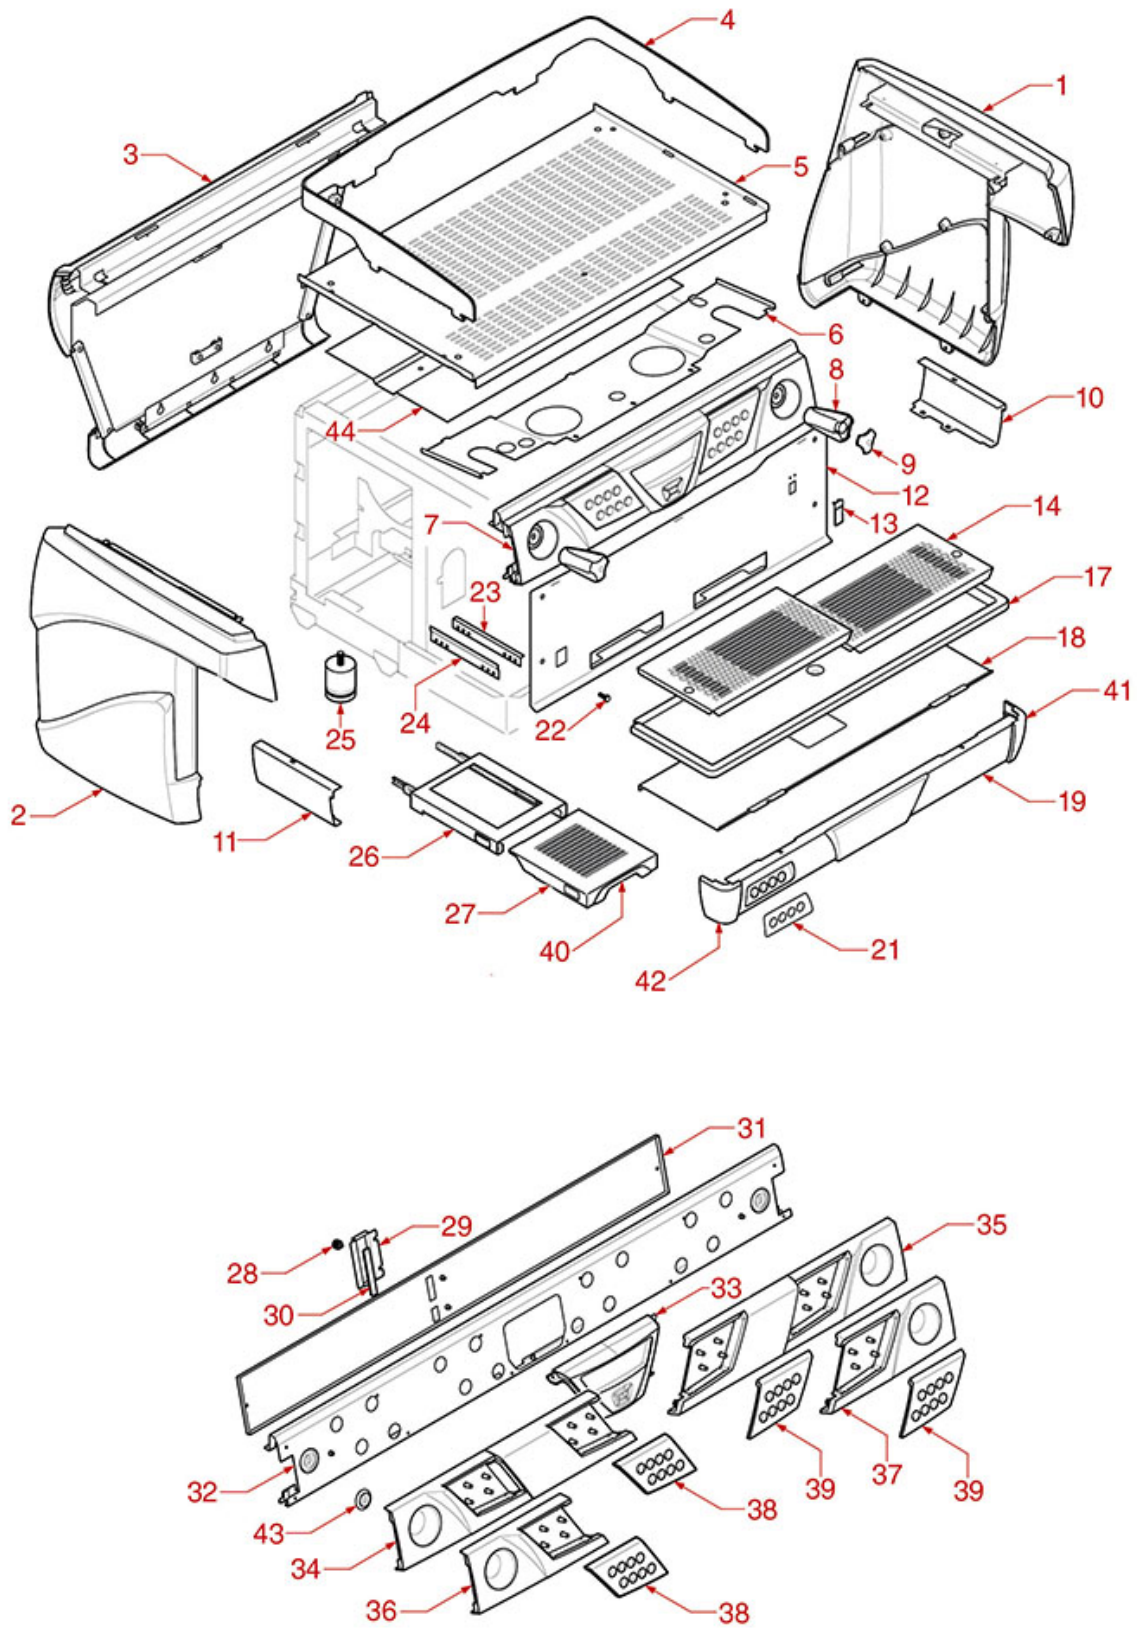

BODY PLUS 4 YOU

PLUS 4 YOU

ASTORIA CMA

Position	LF code no.	Description
8	1241094	WATER/STEAM TAP KNOB
9	1241095	CAP FOR KNOB
25	1313102	FOOT $\varnothing$ 50 mm M10 H=55+69 mm