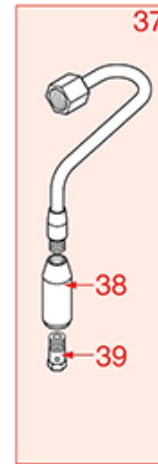

LISA - VANIA

Positions without LF code no.: upon request

ASTORIA CMA

Position	LF code no.	Description
1	1348451	STEAM TAP BODY
2	1186201	GASKET FLAT PTFE \varnothing 21x16.8x2 mm
2	1186394	ASBESTOS FREE FLAT GASKET \varnothing 22x17x2 mm
3	1250372	SPRING \varnothing 11,4x16 mm
4	1186318	O-RING 03043 EPDM
5	1186334	WASHER
6	1186771	COPPER FLAT GASKET \varnothing 8,5x5x1 mm
7	1449093	NOZZLE F/WATER OUTLET M10 /CHROME-PLATED
8	1186550	O-RING M 0060-10 RED SILICONE
9	1449096	NOZZLE FOR STEAM OUTLET M8 /STAIN. STEEL
10	1449098	CHROME PL.STEAM PIPE COMPLETE \varnothing 8 mm
11	1449106	CHROME PL.STEAM PIPE COMPLETE \varnothing 8 mm
12	1449101	STAINLESS STEEL STEAM PIPE COMPL. \varnothing 8 mm
13	1449102	STAINLESS STEEL STEAM PIPE COMPL. \varnothing 8 mm
14	1449105	STAINLESS STEEL STEAM PIPE COMPL. \varnothing 8 mm
15	1449172	BURN PREVENTING HANDGRIP FOR PIPE \varnothing 8 mm
16	1348453	NUT M 26x1.5
17	1348025	HEXAGONAL NUT M3
18	1186316	EPDM FLAT GASKET \varnothing 15x4x4 mm 60 SH
18	1186527	FLAT EPDM GASKET \varnothing 15x4x4 mm 80 SH
19	1324056	TAP PISTON
20	1324077	WATER/STEAM TAP PIN
21	1250223	RADIAL SEEGER RING \varnothing 6 mm
22	1186377	GASKET HOLDER
23	1186333	COPPER FLAT GASKET \varnothing 26x20x2 mm
23	1186340	ASBESTOS FREE FLAT GASKET \varnothing 26x20x2 mm
24	1349458	TAP COUPLING
25	1186393	FLAT EPDM GASKET \varnothing 12.5x8x9 mm
25	1786263	FLAT GASKET EPDM \varnothing 12.5x8x9 mm
26	1186376	BRASS WASHER \varnothing 12x8x1 mm FLAT
27	1348458	TAP NUT
28	1348321	WATER/STEAM TAP
28	1348452	WATER/STEAM TAP PIN ROD
29	1449100	CHROME HEXAGONAL NUT
36	1241452	STEAM TAP KNOB
38	1449116	NOZZLE FOR WATER PIPE M9 \varnothing 18 mm
39	1449099	NOZZLE FOR WATER M10
41	1449095	CHROME COMPLETE WATER PIPE \varnothing 8 mm
44	1349083	MIXER FITTING
45	1349136	FITTING \varnothing 1/8"M-1/4"F
46	1120355	2-WAY SOLENOID VALVE PARKER 230V 50/60Hz
46	1120466	2-WAY SOLENOID VALVE LUCIFER 115V 60Hz
47	1160566	STAINLESS STEEL WATER FILTER \varnothing 8 mm
49	1349111	FITTING \varnothing 1/8"M 1/4"M
54	1349102	FITTING \varnothing 1/4"M-1/4"M
57	1241468	WATER TAP HANDLE
58	1241466	STEAM TAP KNOB
59	1241467	WATER TAP KNOB
60	1241451	STEAM TAP KNOB
61	1241453	WATER TAP KNOB
67	1186378	CONICAL PTFE SEAL \varnothing 14x7x6 mm
67	1186626	O-RING 0114 EPDM
68	1250372	SPRING \varnothing 11,4x16 mm
69	1449820	CHROME PLATED STEAM PIPE COMPLETE
69	1449821	CHROME PLATED STEAM PIPE COMPLETE
70	1449205	CHROME PLATED STEAM PIPE COMPLETE
71	1449204	ST.STEEL COMPLETE STEAM PIPE \varnothing 8 mm
72	1449203	COMPLETE STAINLESS STEEL STEAM PIPE
73	1250332	KNOB SPRING 9x12 mm
100	1079030	KIT MILK FROTHER ASTORIA/CMA