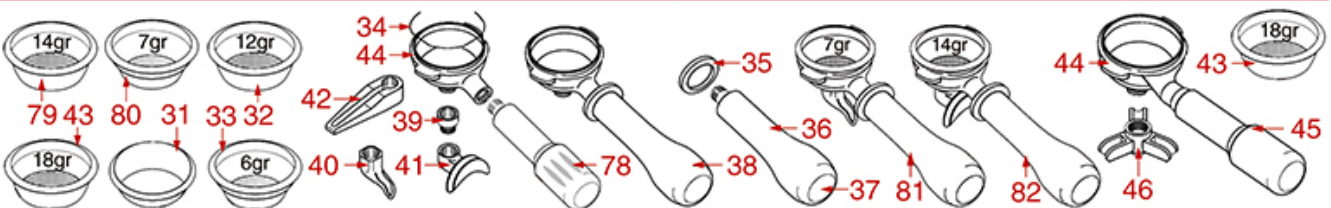

BREW GROUP CTS

DIVINA GLORIA PERLA 4D

DIVINA GLORIA

RAPALLO BRAVA

SIBILLA BRAVA

SIBILLA

ASTORIA CMA

Pos.	LF code no.	Description	Pos.	LF code no.	Description
1	1528011	SHOWER SCREW M5x20	74	1120332	COIL LUCIFER/PARKER 220/240V 9W 50Hz
2	1528054	SHAPED S/STEEL WASHER ø 12x5x1 mm	74	1120336	COIL PARKER ZB09 9W 110/120V 50/60Hz
3	1081006	SHOWER SCREEN ø 51.5 mm	74	3120032	COIL PARKER ZB09 9W 220/240V 50/60Hz
3	1081007	SHOWER SCREEN ø 51.5 mm	75	1190003	RUBBER SHIM ø 70x57x1 mm EPDM
4	1086501	SHOWER HOLDER DIFFUSER	76	3120034	FEMALE LARGE CONNECTOR
5	1186622	GASKET FILTER HOLDER ø 72x56x8 mm	77	1187002	COFFEE GROUP GASKET ø 88x40x2 mm
5	1186678	GASKET FILTER HOLDER ø 72x56x8.5 mm	77	1786058	COFFEE GROUP GASKET ø 88x40x2 mm
5	1486029	GASKET FILTERHOLDER ø 72x56x8.5 mm	78	1241067	FILTER KNOB M12
5	1486030	GASKET FILTERHOLDER ø 72x56x8 mm	79	1160053	2 CUPS FILTER 14 gr ø 70x24,5 mm
5	1786062	GASKET FILTER HOLDER ø 72x56x8 mm	80	1160052	1 CUP FILTER 7 gr ø 70x24,5 mm
6	1501300	BREW GROUP SPRAY NOZZLE ø 31.5 mm M18x2	81	1165310	FILTERHOLDER COMPLETE 1 CUP CMAASTORIA
7	1450551	DRAIN PIPE ø 1/8"x92 mm	82	1165311	FILTERHOLDER COMPLETE 2 CUPS CMAASTORIA
8	1455034	CYLINDER HEAD SCREW M4x10			
9	1120101	3-WAY SOLENOID VALVE PARKER 115V 50/60Hz			
9	1120102	3-WAY SOLENOID VALVE LUCIFER 115V 60Hz			
9	1120330	3-WAY SOLENOID VALVE LUCIFER 240V 50Hz			
9	1120335	3-WAY SOLENOID VALVE PARKER 230V 50/60Hz			
11	1186611	O-RING 02025 RED SILICONE			
11	1186612	O-RING 02025 VITON			
12	1186415	FLAT PTFE GASKET			
13	1349103	FITTING ø 3/8"M-3/8"M			
14	1186772	O-RING GASKET M 0250-40 NBR			
15	1439034	CAP ø 28 mm FOR BREW GROUP			
16	3186287	O-RING 0123 EPDM			
18	1500300	NOZZLE M5x1 HOLE ø 0.7 mm			
19	1160517	WATER FILTER ø 8.5x22 mm			
20	1439035	CAP ø 18 mm FOR BREW GROUP			
21	1186770	PTFE FLAT GASKET ø 33x28x4 mm			
22	1186773	O-RING GASKET M 0170-30 NBR			
26	1528501	COUNTERSUNK HEAD SCREWS WITH SHELLM5x12			
27	1501301	BREW GROUP SPRAY NOZZLE M20x1.5			
28	1186189	PTFE FLAT GASKET ø 15x11x2 mm			
30	1192206	CTS NEUTRAL BREW GROUP			
31	1160339	BLIND FILTER ø 70x17 mm			
32	1160529	FILTER 2-CUP 14 g ø 70x22 mm			
33	1160050	1 CUP FILTER 6 gr ø 70x19,5 mm			
34	1250002	S/STEEL FILTER LOCKING SPRING ø 1.20 mm			
34	1250101	FILTER LOCKING SPRING ø 1,00 mm INOX			
35	1186774	BURN PREVENTING RING FOR HANDLE			
36	1241206	BLACK FILTER HOLDER HANDLE M12			
37	1241469	CHROME PLATED CAP FOR FILTER HOLDER KNOB			
38	1165013	FILTER HOLDER ASSY CMA ASTORIA			
38	2106160	FILTER HOLDER COFFEE MACHINES ASTORIA			
39	1022003	CHROME-PLATED SPOUT EXTENSION ø 3/8"			
40	1022501	SINGLE SPOUT ø 3/8"			
41	1022506	SPOUT DOUBLE ø 3/8"			
43	1160345	2 CUPS FILTER 18 gr ø 70x28 mm			
44	1165006	FILTER HOLDER COFFEE MACHINES			
45	1241504	FILTER HOLDER HANDLE M12			
49	1186414	O-RING 0119 EPDM			
50	1439032	CAP ø 18 mm FOR BREW GROUP			
51	1186190	O-RING 04187 VITON			
52	1186451	COFFEE GROUP GASKET ø 88x40x2 mm			
53	1449024	SUCTION PIPE			
54	1324049	SUCTION PIPE M8			
55	1186772	O-RING GASKET M 0250-40 NBR			
60	1439033	CAP ø 14 mm FOR BREW GROUP			
63	1349085	ELBOW FITTING ø 1/4"M-1/4"M			
65	1186223	O-RING 02056 EPDM			
68	1192204	EXTRACTABLE DELIVERY GROUP			
69	1349200	COUPLING ø 3/8"M-1/4"M INJECTOR			
70	1186619	COPPER FLAT GASKET ø 18x14x1.5 mm			
72	1190021	PAPER SEAL ø 66x58x0.8 mm			
72	1190051	PAPER SEAL ø 70x57x0.8 mm			
73	1120334	3-WAY MECHANICAL COMPONENT LUCIFER			
73	1120339	3-WAY MECHANICAL COMPONENT PARKER			