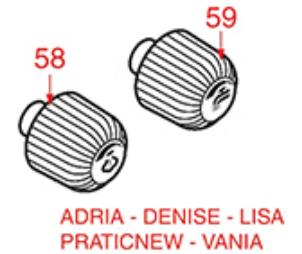

ASTORIA CMA

WATER/STEAM TAPS

ADRIA
ARGENTA
DENISE
DORA
LISA
PRATIC
VANIA

CHROMAT

INOX

ADRIA
ARGENTA
DENISE - DORA
PRATIC

ADRIA
ARGENTA
DENISE - DORA
PRATIC

LISA - VANIA