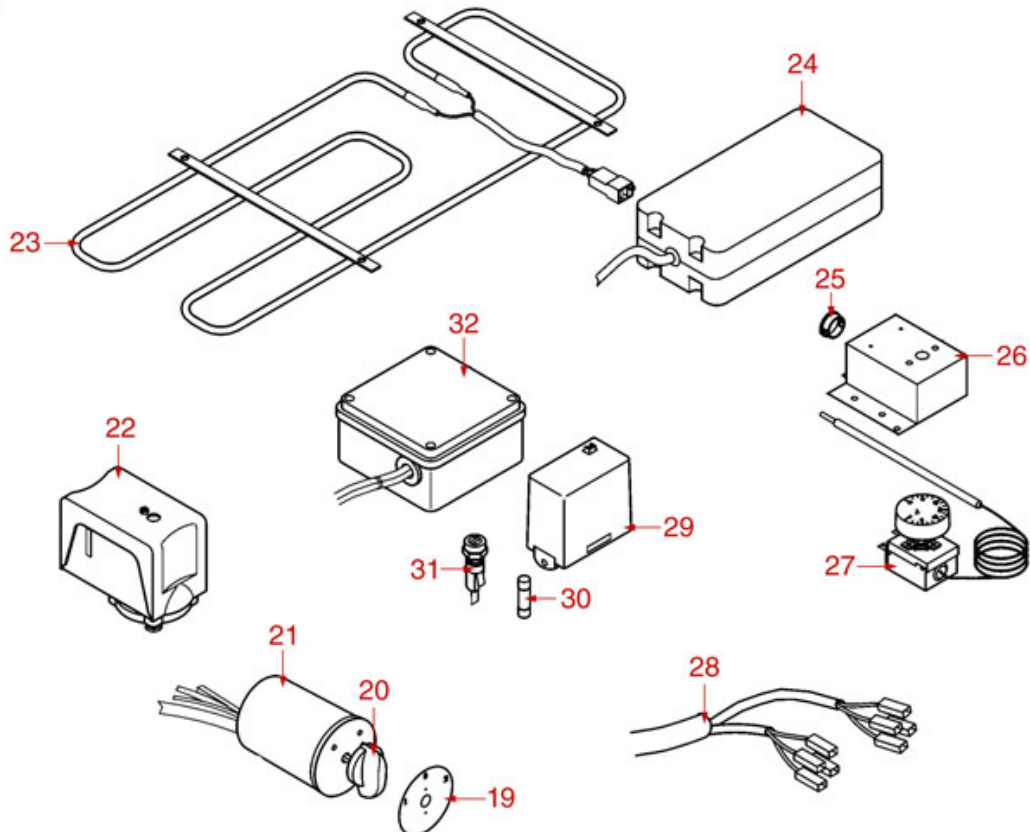

ELECTRICAL SYSTEM

**CK-CKE
CKX-CKXE**

SIBILLA