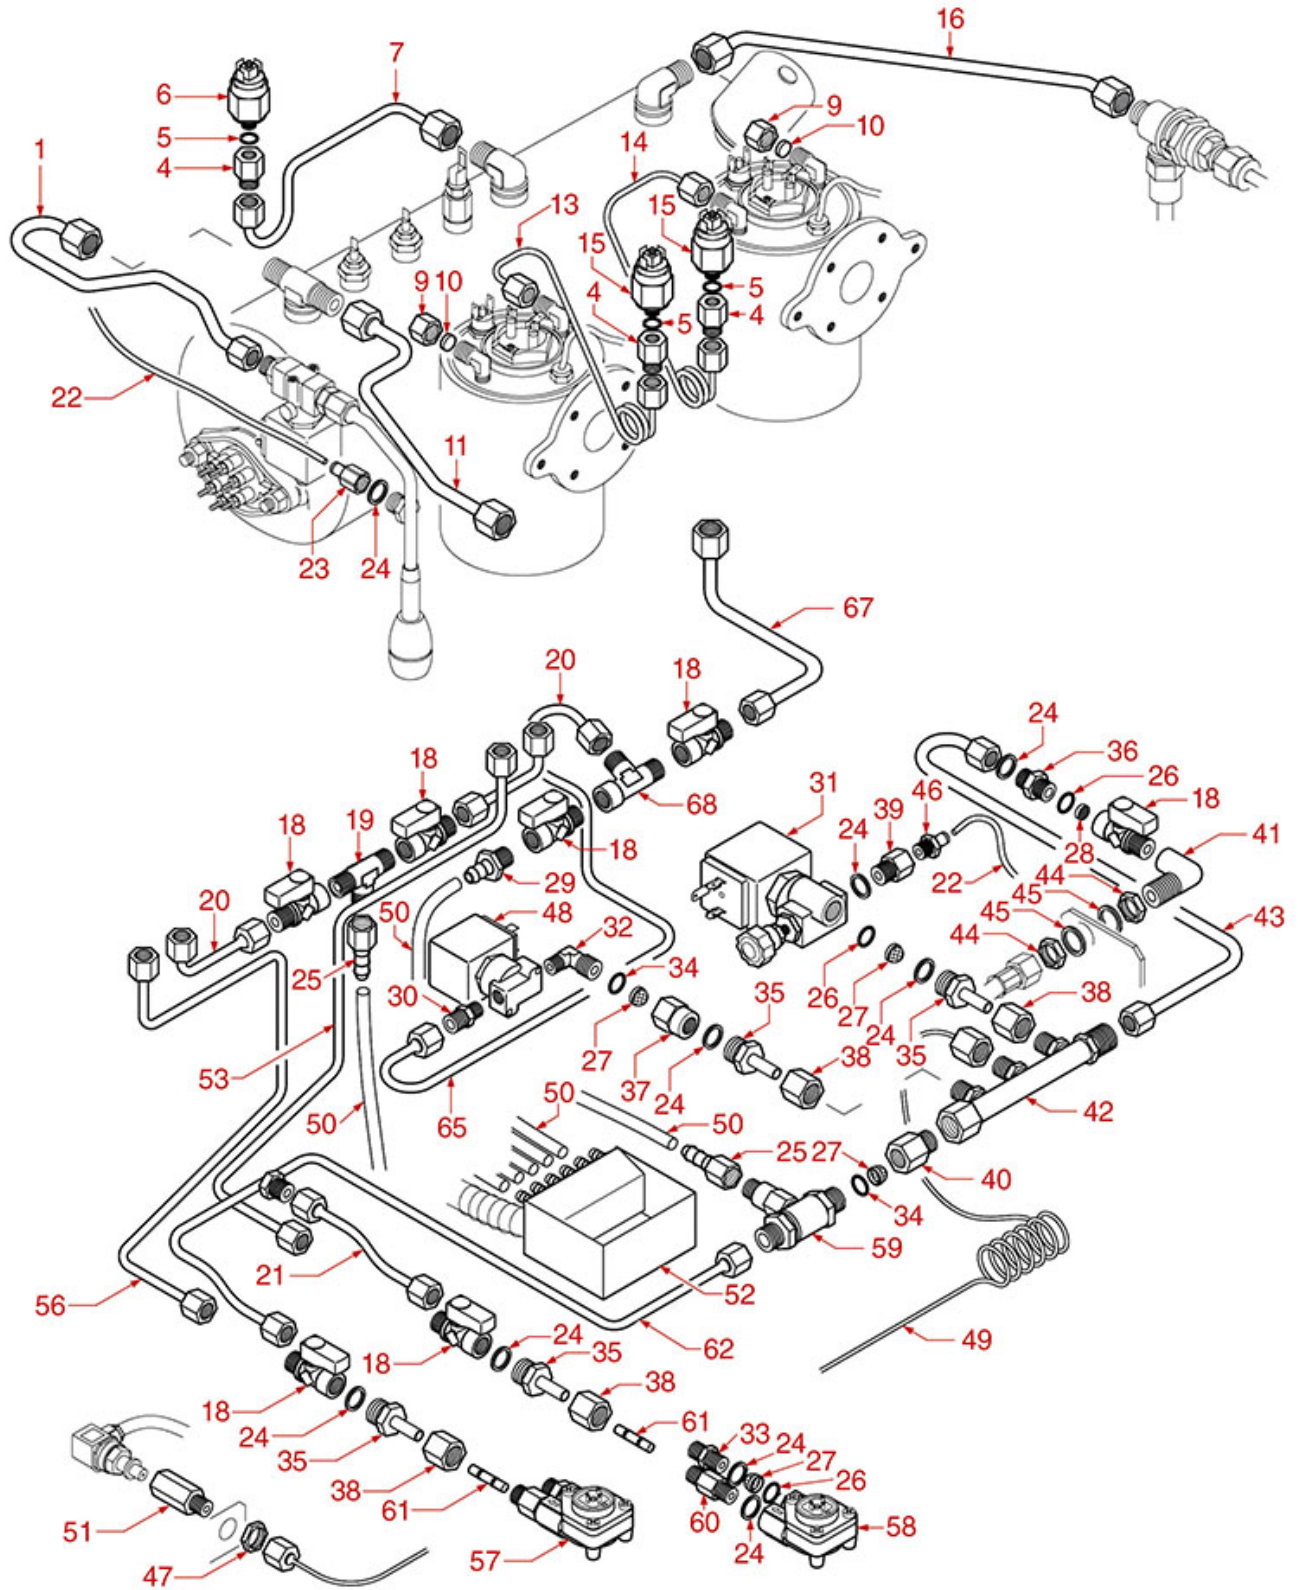

HYDRAULIC SYSTEM PLUS 4 YOU

PLUS 4 YOU

AS5601

Positions without LF code no.: upon request

ASTORIA CMA

Position	LF code no.	Description
5	1186917	FLAT COPPER GASKET $\varnothing$ 13x10x1 mm
6	1320019	PRESSURE SWITCH ES31 1.5 BAR $\varnothing$ 1/8"M
9	1439021	CAP $\varnothing$ 1/4"F HEIGHT 16 mm NUT 17 mm
15	1320020	PRESSURE SWITCH ES31 2 BAR $\varnothing$ 1/8"M
18	1525002	BALLCOCK VALVE $\varnothing$ 1/4"M-1/4"F
19	3349340	NICHEL-PL.T-FITTING $\varnothing$ 1/4"M-1/4"M-1/4"M
22	1449500	PTFE PIPE $\varnothing$ 2x4 mm - 10 m
24	1186619	COPPER FLAT GASKET $\varnothing$ 18x14x1.5 mm
26	1186717	O-RING 02031 VITON
27	1160400	WATER FILTER $\varnothing$ 11 mm
28	1160566	STAINLESS STEEL WATER FILTER $\varnothing$ 8 mm
30	1349111	FITTING $\varnothing$ 1/8"M 1/4"M
31	1120248	SOLENOID VALVE ODE 2 WAYS $\varnothing$ 1/4" 230V
33	1349102	FITTING $\varnothing$ 1/4"M-1/4"M
34	1186422	O-RING 0108 EPDM
36	1349112	FITTING $\varnothing$ 1/4"M-3/8"M
44	1349042	BRASS NUT $\varnothing$ 3/8"
45	1186446	BRASS WASHER $\varnothing$ 28x17x2 mm FLAT
48	1120355	2-WAY SOLENOID VALVE PARKER 230V 50/60Hz
48	1120466	2-WAY SOLENOID VALVE LUCIFER 115V 60Hz
52	1527041	DRAIN TUB
58	1455067	VOLUMETRIC FLOW METER GICAR
59	1523403	EXPANSION AND NON-RETURN VALVE