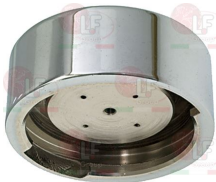

Filter holder couplings

1002501 FILTER HOLDER COUPLING
for Coffee machine (ASTORIA CMA) ADRIA - ARGENTA
BRAVA - CK - CKE - CKX - CKXE - DENISE - DORA
LISA - PRATIC - PRATICNEW - VANIA