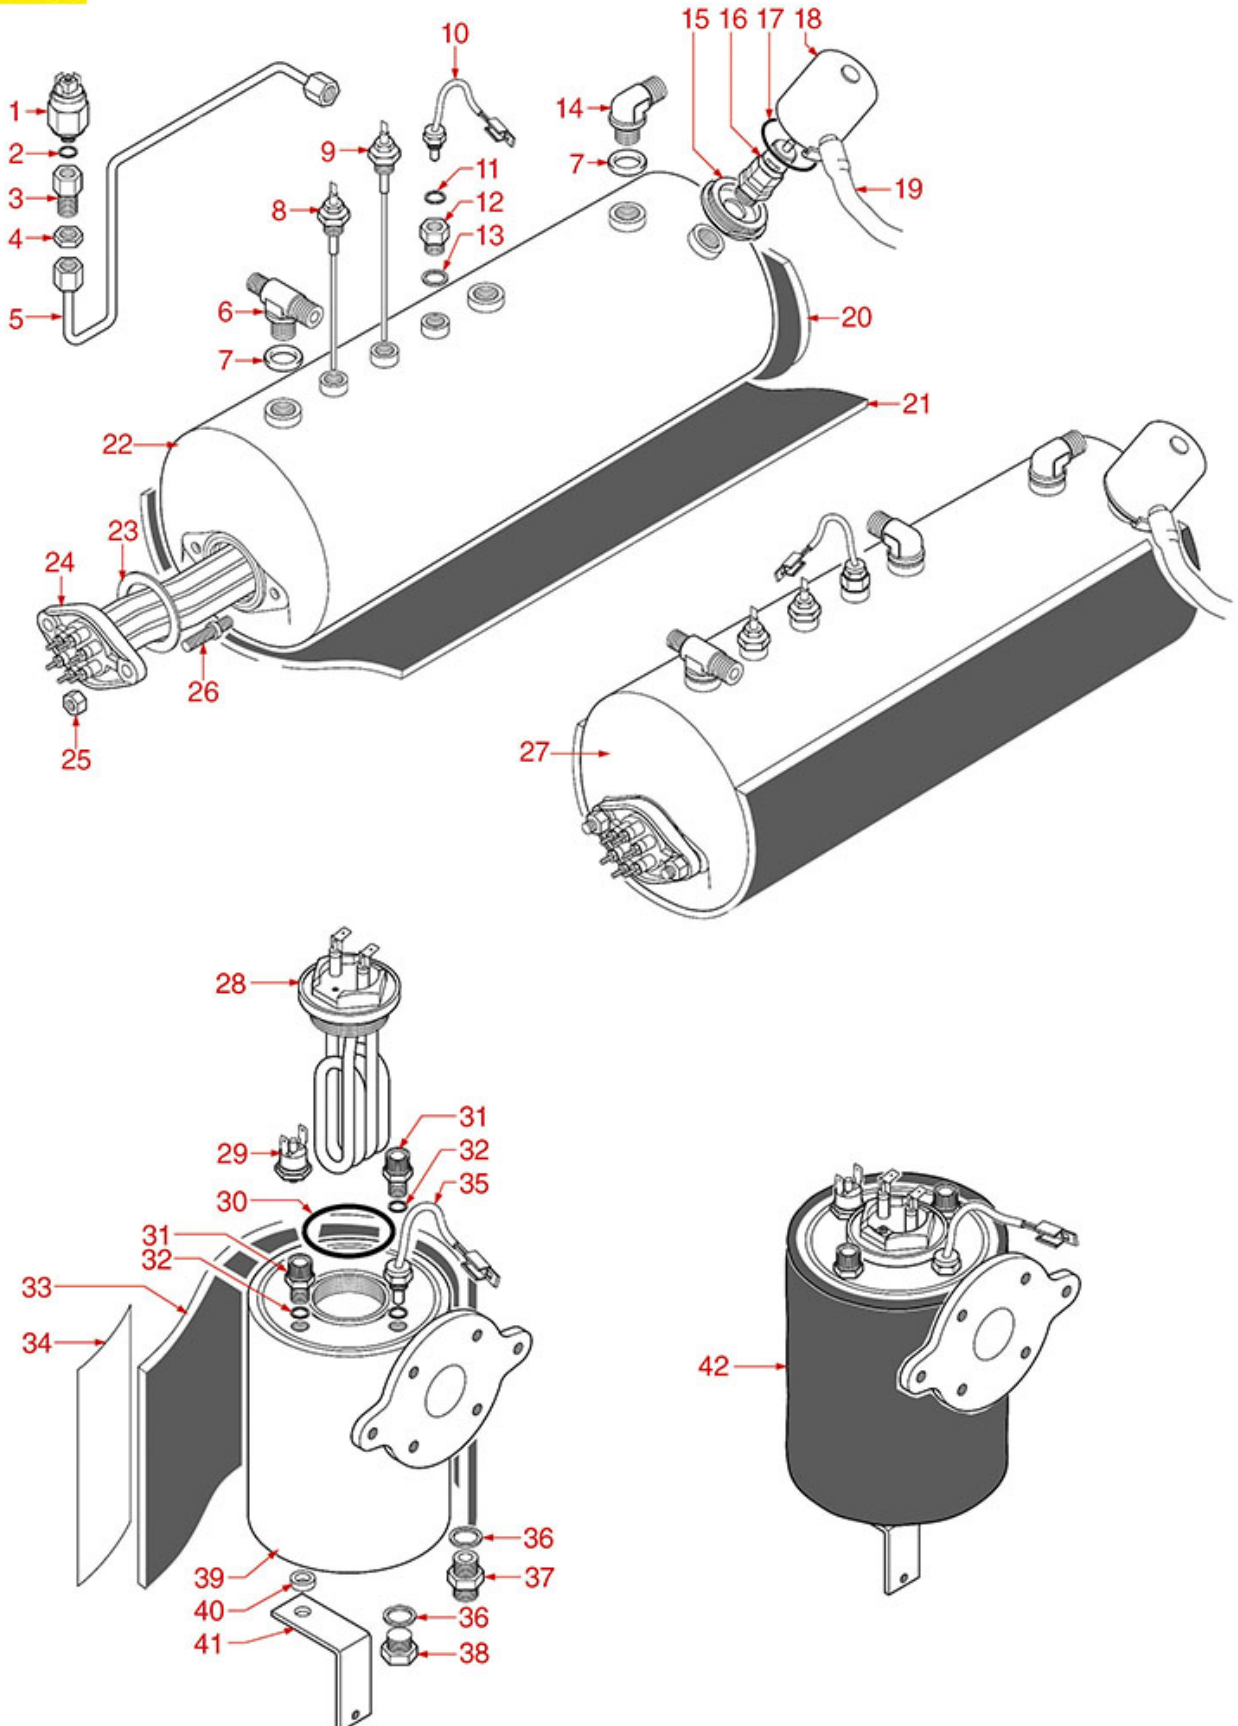

SERVICE BOILER AND GROUPS PLUS 4 YOU

PLUS 4 YOU

ASTORIA CMA

Position	LF code no.	Description
1	1320019	PRESSURE SWITCH ES31 1.5 BAR \varnothing 1/8"M
2	1186917	FLAT COPPER GASKET \varnothing 13x10x1 mm
7	1186186	ROUND COPPER GASKET \varnothing 23x17x3 mm
8	5030757	LEVEL PROBE \varnothing 1/4"M-100 mm
9	1341750	LEVEL PROBE \varnothing 1/4"M-125 mm
10	1397053	TEMPERATURE PROBE NTC
11	1186917	FLAT COPPER GASKET \varnothing 13x10x1 mm
13	1186619	COPPER FLAT GASKET \varnothing 18x14x1.5 mm
14	1349084	ELBOW FITTING \varnothing 3/8"M-3/8"M
15	1523002	PROTECTION FLANGE FOR BOILER VALVE
16	1515120	BOILER VALVE \varnothing 3/8"M 1.9bar CE-PED
16	1523409	BOILER VALVE \varnothing 3/8"M
17	1186184	VITON O-RING 03156
18	1523402	SAFETY VALVE PROTECTION
19	1449687	SILICONE HOSE \varnothing 8x10 SHORE 60 - 10 m
23	1186179	PTFE FLAT GASKET \varnothing 57x43x3 mm
24	1755071	HEATING ELEMENT 5000W 230/240V
24	1755215	HEATING ELEMENT 3000/3266W 230/240V
28	1755257	HEATING ELEMENT 1000/1090W 230/240V
29	1444206	CONTACT THERMOSTAT 145°C M4
30	3186175	EPDM O-RING GASKET 04175
31	1349111	FITTING \varnothing 1/8"M 1/4"M
32	1186917	FLAT COPPER GASKET \varnothing 13x10x1 mm
35	1397053	TEMPERATURE PROBE NTC
36	1186619	COPPER FLAT GASKET \varnothing 18x14x1.5 mm
37	1349102	FITTING \varnothing 1/4"M-1/4"M
38	1439048	BOILER CAP \varnothing 1/4"M