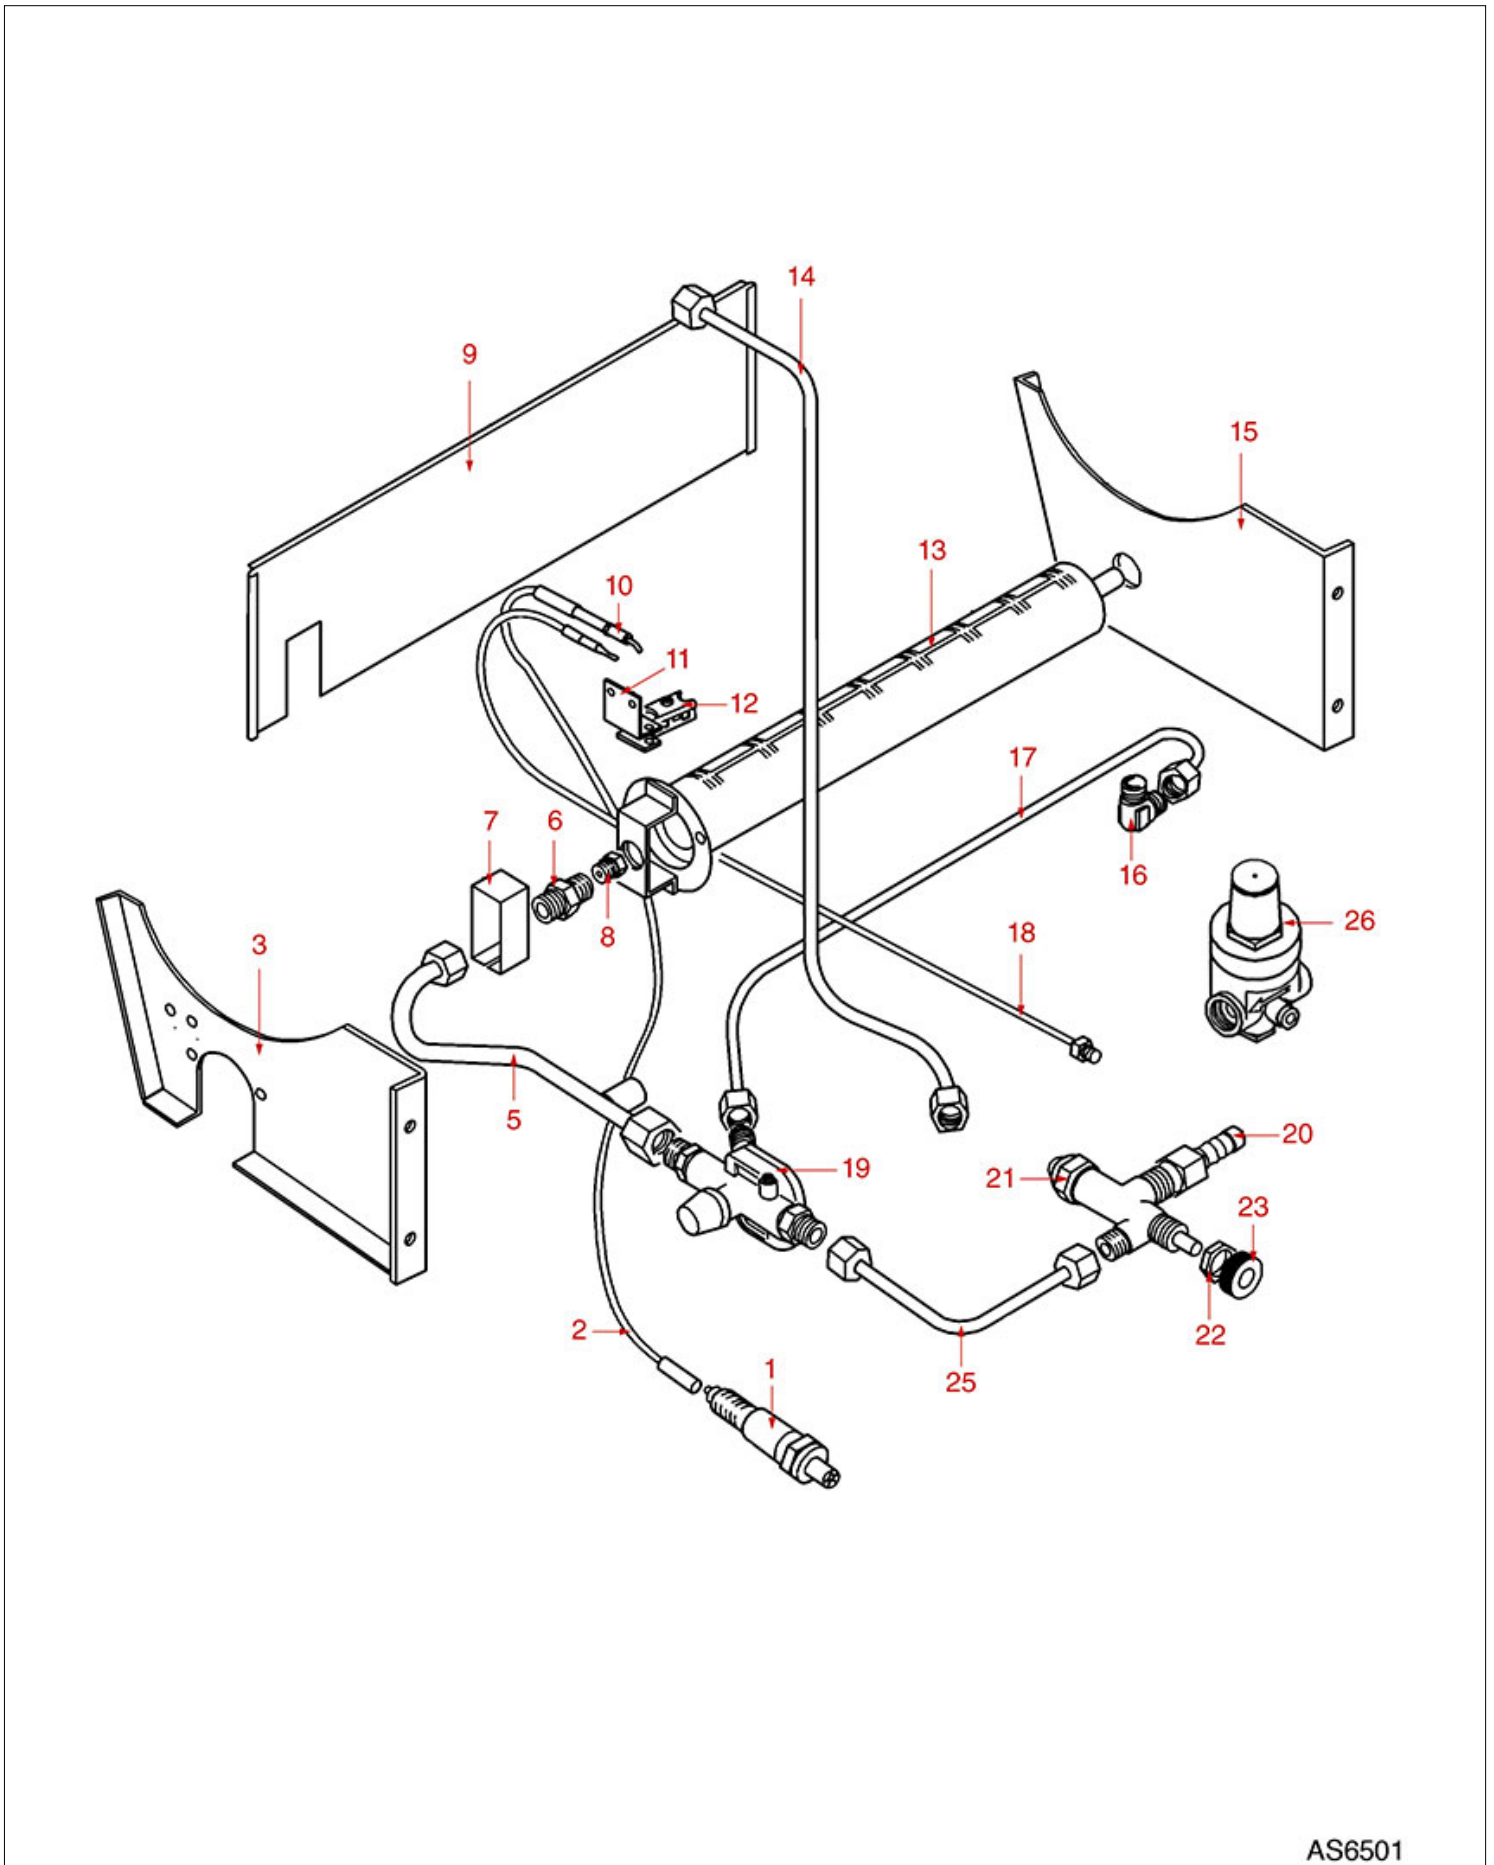

GAS SYSTEM

ASTORIA CMA

Position	LF code no.	Description
1	3001007	PIEZO IGNITER
2	3001028	IGNITION LEAD 500 mm
10	3001003	ROUND SPARKING PLUG $\varnothing$ 7x44 mm
12	3020100	TWO-POSITION BRACKET
12	3020101	TWO-POSITION BRACKET CLAMP
12	3020102	HEXAGON HEAD SCREW 3/16"x18 mm
16	3440081	THERMOCOUPLE SIT QUICK M8x1 45 cm
21	3523002	VALVE M1 $\varnothing$ 1/4"MM
26	1350701	PRESSURE REDUCER $\varnothing$ 1/2"FF