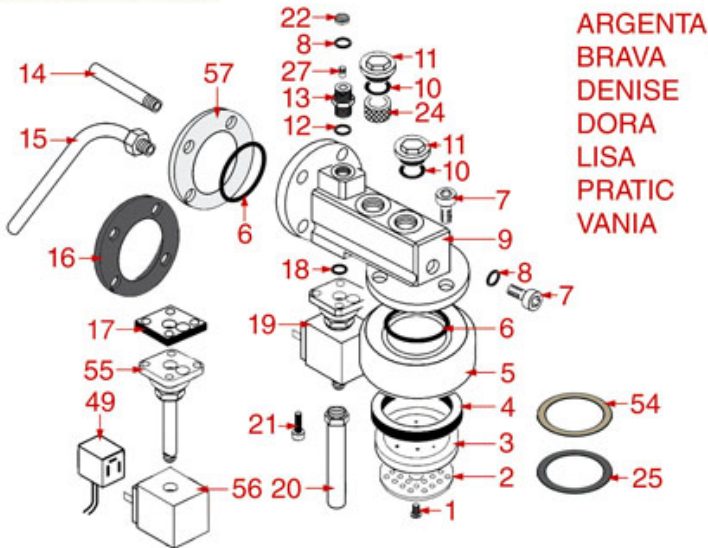

Rel. 2017-10120923

BREW GROUP STANDARD AND BUSHING

STANDARD

STANDARD ITALY

PASSANTE-BUSHING PASSANT-SCHLAUFE

ASTORIA CMA

Pos.	LF code no.	Description	Pos.	LF code no.	Description
1	1528501	COUNTERSUNK HEAD SCREWS WITH SHELLM5x12	58	1160529	FILTER 2-CUP 14 g ø 70x22 mm
2	1081006	SHOWER SCREEN ø 51.5 mm	59	1160050	1 CUP FILTER 6 gr ø 70x19,5 mm
2	1081007	SHOWER SCREEN ø 51.5 mm	60	1165310	FILTERHOLDER COMPLETE 1 CUP CMAASTORIA
3	1086501	SHOWER HOLDER DIFFUSER	61	1165311	FILTERHOLDER COMPLETE 2 CUPS CMAASTORIA
4	1186622	GASKET FILTER HOLDER ø 72x56x8 mm			
4	1186678	GASKET FILTER HOLDER ø 72x56x8.5 mm			
4	1486029	GASKET FILTERHOLDER ø 72x56x8.5 mm			
4	1486030	GASKET FILTERHOLDER ø 72x56x8 mm			
4	1786062	GASKET FILTER HOLDER ø 72x56x8 mm			
5	1002501	FILTER HOLDER COUPLING			
6	1186190	O-RING 04187 VITON			
6	1186461	O-RING 0158 mm SILICONE			
7	1184012	CYLINDER HEAD SCREW M5x10			
8	1186771	COPPER FLAT GASKET ø 8,5x5x1 mm			
10	1186414	O-RING 0119 EPDM			
11	1439003	CAP ø 18 mm FOR BREW GROUP			
12	1186619	COPPER FLAT GASKET ø 18x14x1.5 mm			
13	1349112	FITTING ø 1/4"M-3/8"M			
14	1324049	SUCTION PIPE M8			
15	1449024	SUCTION PIPE			
16	1186451	COFFEE GROUP GASKET ø 88x40x2 mm			
17	1186415	FLAT PTFE GASKET			
18	1186611	O-RING 02025 RED SILICONE			
18	1186612	O-RING 02025 VITON			
19	1120101	3-WAY SOLENOID VALVE PARKER 115V 50/60Hz			
19	1120102	3-WAY SOLENOID VALVE LUCIFER 115V 60Hz			
19	1120330	3-WAY SOLENOID VALVE LUCIFER 240V 50Hz			
19	1120335	3-WAY SOLENOID VALVE PARKER 230V 50/60Hz			
20	1450551	DRAIN PIPE ø 1/8"x92 mm			
21	1455034	CYLINDER HEAD SCREW M4x10			
22	1160566	STAINLESS STEEL WATER FILTER ø 8 mm			
24	1160501	WATER FILTER ø 14x10x12 mm			
25	1190003	RUBBER SHIM ø 70x57x1 mm EPDM			
28	1160339	BLIND FILTER ø 70x17 mm			
29	1160053	2 CUPS FILTER 14 gr ø 70x24,5 mm			
30	1160052	1 CUP FILTER 7 gr ø 70x24,5 mm			
31	1250002	S/STEEL FILTER LOCKING SPRING ø 1.20 mm			
31	1250101	FILTER LOCKING SPRING ø 1,00 mm INOX			
32	1165013	FILTER HOLDER ASSY CMA ASTORIA			
32	2106160	FILTER HOLDER COFFEE MACHINES ASTORIA			
33	1186774	BURN PREVENTING RING FOR HANDLE			
34	1241206	BLACK FILTER HOLDER HANDLE M12			
35	1241469	CHROME PLATED CAP FOR FILTER HOLDER KNOB			
36	1022003	CHROME-PLATED SPOUT EXTENSION ø 3/8"			
37	1022501	SINGLE SPOUT ø 3/8"			
39	1022506	SPOUT DOUBLE ø 3/8"			
40	1160345	2 CUPS FILTER 18 gr ø 70x28 mm			
41	1165006	FILTER HOLDER COFFEE MACHINES			
42	1241504	FILTER HOLDER HANDLE M12			
44	1186619	COPPER FLAT GASKET ø 18x14x1.5 mm			
45	1349018	FITTING ø 3/8"M-1/4"M			
46	1500004	NOZZLE M5x1 HOLE ø 0.8 mm			
48	1192208	EXCHANGER BREW GROUP COMPLETE			
49	3120034	FEMALE LARGE CONNECTOR			
50	1241067	FILTER KNOB M12			
51	1192209	EXCHANGER BREW GROUP			
52	1439048	BOILER CAP ø 1/4"M			
53	1500004	NOZZLE M5x1 HOLE ø 0.8 mm			
54	1190051	PAPER SEAL ø 70x57x0.8 mm			
55	1120334	3-WAY MECHANICAL COMPONENT LUCIFER			
55	1120339	3-WAY MECHANICAL COMPONENT PARKER			
56	1120332	COIL LUCIFER/PARKER 220/240V 9W 50Hz			
56	1120336	COIL PARKER ZB09 9W 110/120V 50/60Hz			
56	3120032	COIL PARKER ZB09 9W 220/240V 50/60Hz			
57	1187002	COFFEE GROUP GASKET ø 88x40x2 mm			
57	1786058	COFFEE GROUP GASKET ø 88x40x2 mm			