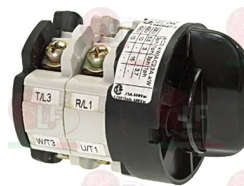

ASTORIA CMA 18201

ASTORIA CMA 18211

ASTORIA CMA 28167001

1057541 SELECTOR SWITCH 0-1 POSITIONS 32A 690V
square pin 5x5 mm
for Coffee machine (ASTORIA CMA) ARGENTA - BRAVA
DENISE - DIVINA - DORA - GLORIA - GLORIAR12
LISA - PERLA4D - PRATIC - PRATICNEW - RAPALLO
RAPALLOAL - SIBILLA - VANIA