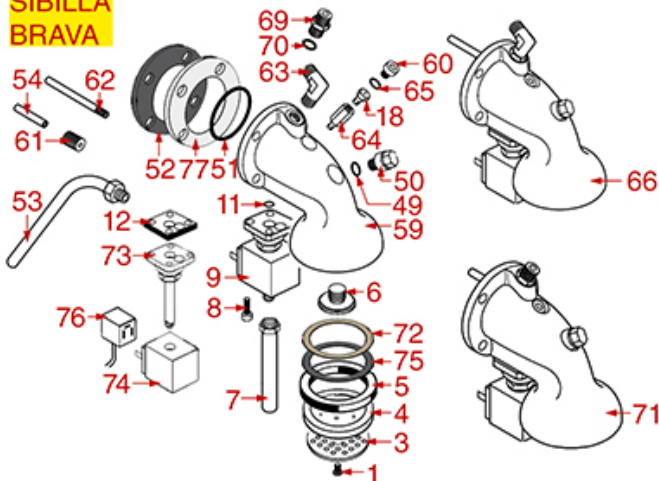

BREW GROUP CTS

DIVINA GLORIA PERLA 4D

DIVINA GLORIA

RAPALLO BRAVA

SIBILLA BRAVA

SIBILLA

ASTORIA CMA

Pos.	LF code no.	Description	Pos.	LF code no.	Description
1	1528011	SHOWER SCREW M5x20	74	1120332	COIL LUCIFER/PARKER 220/240V 9W 50Hz
2	1528054	SHAPED S/STEEL WASHER ø 12x5x1 mm	74	1120336	COIL PARKER ZB09 9W 110/120V 50/60Hz
3	1081006	SHOWER SCREEN ø 51.5 mm	74	3120032	COIL PARKER ZB09 9W 220/240V 50/60Hz
3	1081007	SHOWER SCREEN ø 51.5 mm	75	1190003	RUBBER SHIM ø 70x57x1 mm EPDM
4	1086501	SHOWER HOLDER DIFFUSER	76	3120034	FEMALE LARGE CONNECTOR
5	1186622	GASKET FILTER HOLDER ø 72x56x8 mm	77	1187002	COFFEE GROUP GASKET ø 88x40x2 mm
5	1186678	GASKET FILTER HOLDER ø 72x56x8.5 mm	77	1786058	COFFEE GROUP GASKET ø 88x40x2 mm
5	1486029	GASKET FILTERHOLDER ø 72x56x8.5 mm	78	1241067	FILTER KNOB M12
5	1486030	GASKET FILTERHOLDER ø 72x56x8 mm	79	1160053	2 CUPS FILTER 14 gr ø 70x24,5 mm
5	1786062	GASKET FILTER HOLDER ø 72x56x8 mm	80	1160052	1 CUP FILTER 7 gr ø 70x24,5 mm
6	1501300	BREW GROUP SPRAY NOZZLE ø 31.5 mm M18x2	81	1165310	FILTERHOLDER COMPLETE 1 CUP CMAASTORIA
7	1450551	DRAIN PIPE ø 1/8"x92 mm	82	1165311	FILTERHOLDER COMPLETE 2 CUPS CMAASTORIA
8	1455034	CYLINDER HEAD SCREW M4x10			
9	1120101	3-WAY SOLENOID VALVE PARKER 115V 50/60Hz			
9	1120102	3-WAY SOLENOID VALVE LUCIFER 115V 60Hz			
9	1120330	3-WAY SOLENOID VALVE LUCIFER 240V 50Hz			
9	1120335	3-WAY SOLENOID VALVE PARKER 230V 50/60Hz			
11	1186611	O-RING 02025 RED SILICONE			
11	1186612	O-RING 02025 VITON			
12	1186415	FLAT PTFE GASKET			
13	1349103	FITTING ø 3/8"M-3/8"M			
14	1186772	O-RING GASKET M 0250-40 NBR			
15	1439034	CAP ø 28 mm FOR BREW GROUP			
16	3186287	O-RING 0123 EPDM			
18	1500300	NOZZLE M5x1 HOLE ø 0.7 mm			
19	1160517	WATER FILTER ø 8.5x22 mm			
20	1439035	CAP ø 18 mm FOR BREW GROUP			
21	1186770	PTFE FLAT GASKET ø 33x28x4 mm			
22	1186773	O-RING GASKET M 0170-30 NBR			
26	1528501	COUNTERSUNK HEAD SCREWS WITH SHELLM5x12			
27	1501301	BREW GROUP SPRAY NOZZLE M20x1.5			
28	1186189	PTFE FLAT GASKET ø 15x11x2 mm			
30	1192206	CTS NEUTRAL BREW GROUP			
31	1160339	BLIND FILTER ø 70x17 mm			
32	1160529	FILTER 2-CUP 14 g ø 70x22 mm			
33	1160050	1 CUP FILTER 6 gr ø 70x19,5 mm			
34	1250002	S/STEEL FILTER LOCKING SPRING ø 1.20 mm			
34	1250101	FILTER LOCKING SPRING ø 1,00 mm INOX			
35	1186774	BURN PREVENTING RING FOR HANDLE			
36	1241206	BLACK FILTER HOLDER HANDLE M12			
37	1241469	CHROME PLATED CAP FOR FILTER HOLDER KNOB			
38	1165013	FILTER HOLDER ASSY CMA ASTORIA			
38	2106160	FILTER HOLDER COFFEE MACHINES ASTORIA			
39	1022003	CHROME-PLATED SPOUT EXTENSION ø 3/8"			
40	1022501	SINGLE SPOUT ø 3/8"			
41	1022506	SPOUT DOUBLE ø 3/8"			
43	1160345	2 CUPS FILTER 18 gr ø 70x28 mm			
44	1165006	FILTER HOLDER COFFEE MACHINES			
45	1241504	FILTER HOLDER HANDLE M12			
49	1186414	O-RING 0119 EPDM			
50	1439032	CAP ø 18 mm FOR BREW GROUP			
51	1186190	O-RING 04187 VITON			
52	1186451	COFFEE GROUP GASKET ø 88x40x2 mm			
53	1449024	SUCTION PIPE			
54	1324049	SUCTION PIPE M8			
55	1186772	O-RING GASKET M 0250-40 NBR			
60	1439033	CAP ø 14 mm FOR BREW GROUP			
63	1349085	ELBOW FITTING ø 1/4"M-1/4"M			
65	1186223	O-RING 02056 EPDM			
68	1192204	EXTRACTABLE DELIVERY GROUP			
69	1349200	COUPLING ø 3/8"M-1/4"M INJECTOR			
70	1186619	COPPER FLAT GASKET ø 18x14x1.5 mm			
72	1190021	PAPER SEAL ø 66x58x0.8 mm			
72	1190051	PAPER SEAL ø 70x57x0.8 mm			
73	1120334	3-WAY MECHANICAL COMPONENT LUCIFER			
73	1120339	3-WAY MECHANICAL COMPONENT PARKER			