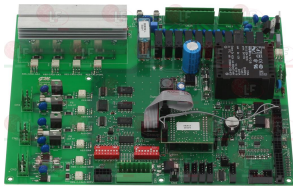

ASTORIA CMA 18090099

1390120 ELECTRONIC CIRCUIT BOARD DISPLAY
dimensions 130x100 mm
for Coffee machine (ASTORIA CMA) PLUS4YOU