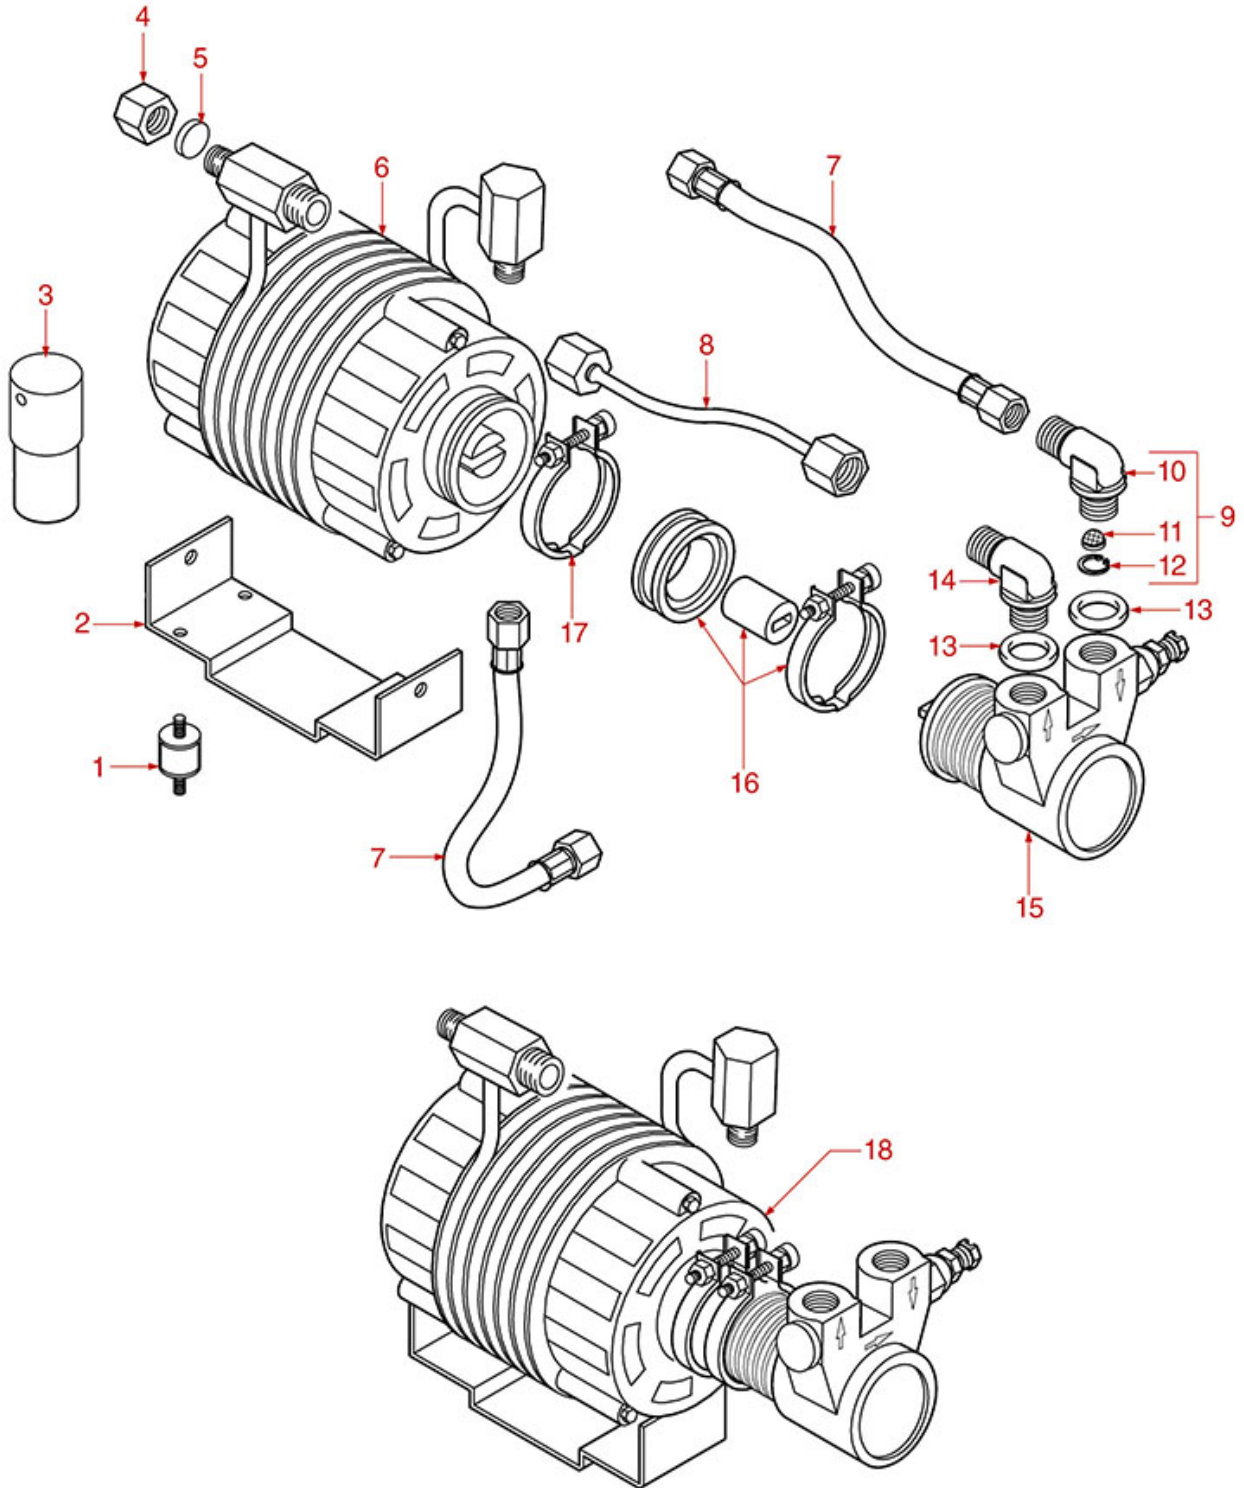

MOTOR AND PUMP PLUS 4 YOU

PLUS 4 YOU

ASTORIA CMA

Position	LF code no.	Description
1	1313002	ANTI VIBRATION SUPPORT $\varnothing$ 15x15 mm M4
3	3068014	CAPACITOR DUCATI ENERGIA 8μF
4	1439021	CAP $\varnothing$ 1/4"F HEIGHT 16 mm NUT 17 mm
6	1240607	RPM MOTOR WITH CLAMP CONNECTION 330W 230
7	1449711	FLEX HOSE $\varnothing$ 3/8" Fp x Fc 500 mm
9	1349268	"L" FITTING $\varnothing$ 3/8"M-3/8"M WITH FILTER
11	1160400	WATER FILTER $\varnothing$ 11 mm
12	1002004	CIRCLIP J-9
13	1186186	ROUND COPPER GASKET $\varnothing$ 23x17x3 mm
14	1349084	ELBOW FITTING $\varnothing$ 3/8"M-3/8"M
15	1330026	ROTARY VANE PUMP ROTOFLOW $\varnothing$ 3/8" GAS
16	1191006	MOTOR COUPLING KIT
17	1168011	STAINLESS STEEL CLAMP FOR FLANGE PUMP