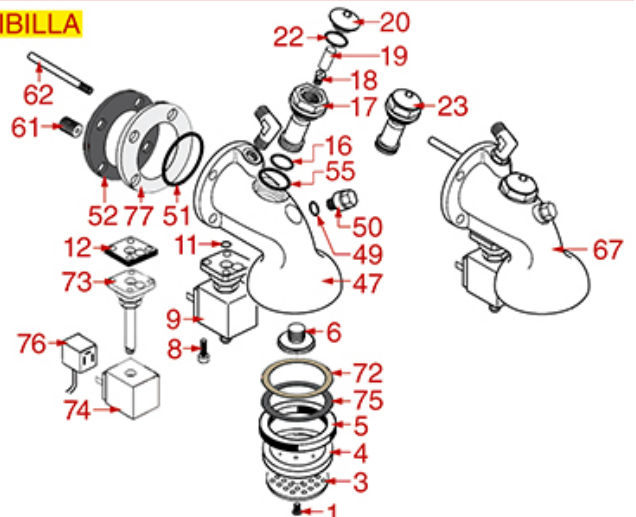

BREW GROUP CTS

DIVINA GLORIA PERLA 4D

DIVINA GLORIA

RAPALLO BRAVA

SIBILLA BRAVA

SIBILLA

ASTORIA CMA

Pos.	LF code no.	Description	Pos.	LF code no.	Description
1	1528011	SHOWER SCREW M5x20	74	1120332	COIL LUCIFER/PARKER 220/240V 9W 50Hz
2	1528054	SHAPED S/STEEL WASHER ø 12x5x1 mm	74	1120336	COIL PARKER ZB09 9W 110/120V 50/60Hz
3	1081006	SHOWER SCREEN ø 51.5 mm	74	3120032	COIL PARKER ZB09 9W 220/240V 50/60Hz
3	1081007	SHOWER SCREEN ø 51.5 mm	75	1190003	RUBBER SHIM ø 70x57x1 mm EPDM
4	1086501	SHOWER HOLDER DIFFUSER	76	3120034	FEMALE LARGE CONNECTOR
5	1186622	GASKET FILTER HOLDER ø 72x56x8 mm	77	1187002	COFFEE GROUP GASKET ø 88x40x2 mm
5	1186678	GASKET FILTER HOLDER ø 72x56x8.5 mm	77	1786058	COFFEE GROUP GASKET ø 88x40x2 mm
5	1486029	GASKET FILTERHOLDER ø 72x56x8.5 mm	78	1241067	FILTER KNOB M12
5	1486030	GASKET FILTERHOLDER ø 72x56x8 mm	79	1160053	2 CUPS FILTER 14 gr ø 70x24,5 mm
5	1786062	GASKET FILTER HOLDER ø 72x56x8 mm	80	1160052	1 CUP FILTER 7 gr ø 70x24,5 mm
6	1501300	BREW GROUP SPRAY NOZZLE ø 31.5 mm M18x2	81	1165310	FILTERHOLDER COMPLETE 1 CUP CMAASTORIA
7	1450551	DRAIN PIPE ø 1/8"x92 mm	82	1165311	FILTERHOLDER COMPLETE 2 CUPS CMAASTORIA
8	1455034	CYLINDER HEAD SCREW M4x10			
9	1120101	3-WAY SOLENOID VALVE PARKER 115V 50/60Hz			
9	1120102	3-WAY SOLENOID VALVE LUCIFER 115V 60Hz			
9	1120330	3-WAY SOLENOID VALVE LUCIFER 240V 50Hz			
9	1120335	3-WAY SOLENOID VALVE PARKER 230V 50/60Hz			
11	1186611	O-RING 02025 RED SILICONE			
11	1186612	O-RING 02025 VITON			
12	1186415	FLAT PTFE GASKET			
13	1349103	FITTING ø 3/8"M-3/8"M			
14	1186772	O-RING GASKET M 0250-40 NBR			
15	1439034	CAP ø 28 mm FOR BREW GROUP			
16	3186287	O-RING 0123 EPDM			
18	1500300	NOZZLE M5x1 HOLE ø 0.7 mm			
19	1160517	WATER FILTER ø 8.5x22 mm			
20	1439035	CAP ø 18 mm FOR BREW GROUP			
21	1186770	PTFE FLAT GASKET ø 33x28x4 mm			
22	1186773	O-RING GASKET M 0170-30 NBR			
26	1528501	COUNTERSUNK HEAD SCREWS WITH SHELLM5x12			
27	1501301	BREW GROUP SPRAY NOZZLE M20x1.5			
28	1186189	PTFE FLAT GASKET ø 15x11x2 mm			
30	1192206	CTS NEUTRAL BREW GROUP			
31	1160339	BLIND FILTER ø 70x17 mm			
32	1160529	FILTER 2-CUP 14 g ø 70x22 mm			
33	1160050	1 CUP FILTER 6 gr ø 70x19,5 mm			
34	1250002	S/STEEL FILTER LOCKING SPRING ø 1.20 mm			
34	1250101	FILTER LOCKING SPRING ø 1,00 mm INOX			
35	1186774	BURN PREVENTING RING FOR HANDLE			
36	1241206	BLACK FILTER HOLDER HANDLE M12			
37	1241469	CHROME PLATED CAP FOR FILTER HOLDER KNOB			
38	1165013	FILTER HOLDER ASSY CMA ASTORIA			
38	2106160	FILTER HOLDER COFFEE MACHINES ASTORIA			
39	1022003	CHROME-PLATED SPOUT EXTENSION ø 3/8"			
40	1022501	SINGLE SPOUT ø 3/8"			
41	1022506	SPOUT DOUBLE ø 3/8"			
43	1160345	2 CUPS FILTER 18 gr ø 70x28 mm			
44	1165006	FILTER HOLDER COFFEE MACHINES			
45	1241504	FILTER HOLDER HANDLE M12			
49	1186414	O-RING 0119 EPDM			
50	1439032	CAP ø 18 mm FOR BREW GROUP			
51	1186190	O-RING 04187 VITON			
52	1186451	COFFEE GROUP GASKET ø 88x40x2 mm			
53	1449024	SUCTION PIPE			
54	1324049	SUCTION PIPE M8			
55	1186772	O-RING GASKET M 0250-40 NBR			
60	1439033	CAP ø 14 mm FOR BREW GROUP			
63	1349085	ELBOW FITTING ø 1/4"M-1/4"M			
65	1186223	O-RING 02056 EPDM			
68	1192204	EXTRACTABLE DELIVERY GROUP			
69	1349200	COUPLING ø 3/8"M-1/4"M INJECTOR			
70	1186619	COPPER FLAT GASKET ø 18x14x1.5 mm			
72	1190021	PAPER SEAL ø 66x58x0.8 mm			
72	1190051	PAPER SEAL ø 70x57x0.8 mm			
73	1120334	3-WAY MECHANICAL COMPONENT LUCIFER			
73	1120339	3-WAY MECHANICAL COMPONENT PARKER			