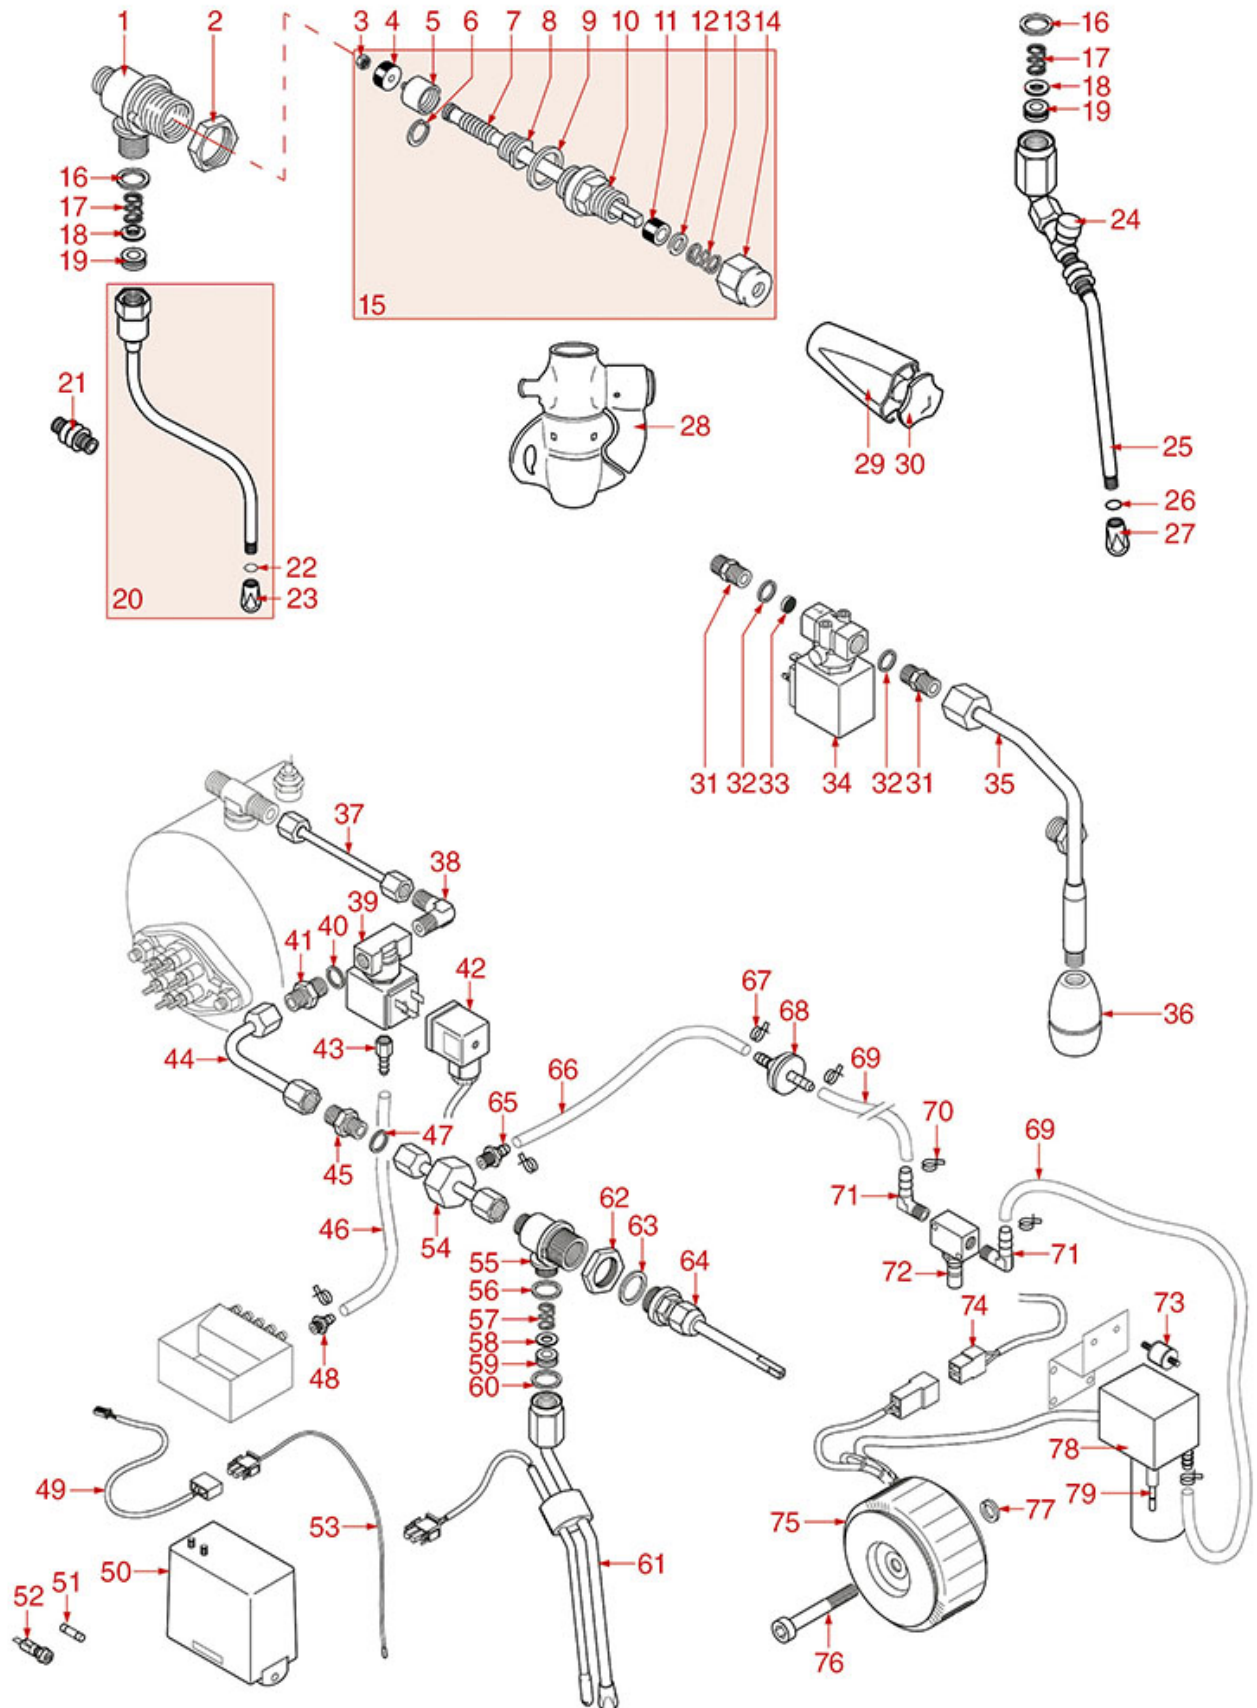

WATER/STEAM TAPS PLUS 4 YOU

PLUS 4 YOU

ASTORIA CMA

Position	LF code no.	Description
1	1348451	STEAM TAP BODY
2	1348453	NUT M 26x1.5
3	1348025	HEXAGONAL NUT M3
4	1186527	FLAT EPDM GASKET ø 15x4x4 mm 80 SH
5	1324056	TAP PISTON
6	1250223	RADIAL SEEGER RING ø 6 mm
8	1186377	GASKET HOLDER
9	1186333	COPPER FLAT GASKET ø 26x20x2 mm
10	1349458	TAP COUPLING
11	1186393	FLAT EPDM GASKET ø 12.5x8x9 mm
11	1786263	FLAT GASKET EPDM ø 12.5x8x9 mm
12	1186376	BRASS WASHER ø 12x8x1 mm FLAT
13	1250372	SPRING ø 11,4x16 mm
14	1348458	TAP NUT
15	1348076	WATER/STEAM TAP PIN ROD
16	1186201	GASKET FLAT PTFE ø 21x16.8x2 mm
17	1250001	SPRING ø 11.4x18 mm FOR STEAM PIPE
18	1786218	CONICAL PTFE SEAL ø 14.5x11.5x3 mm
19	1186378	CONICAL PTFE SEAL ø 14x7x6 mm
19	1186626	O-RING 0114 EPDM
20	1449294	STEAM PIPE COMPLETE STAINL. STEEL ø 8 mm
21	1549009	BURN PREVENT.RUBBERPIECE f/PIPE ø 8 mm
22	1786219	O-RING 0050-15 EPDM
23	1549008	4 HOLES STEAM SPRINKLER M8
26	1186550	O-RING M 0060-10 RED SILICONE
27	1449096	NOZZLE FOR STEAM OUTLET M8 /STAIN. STEEL
28	1079030	KIT MILK FROTHER ASTORIA/CMA
28	1786218	CONICAL PTFE SEAL ø 14.5x11.5x3 mm
29	1241094	WATER/STEAM TAP KNOB
30	1241095	CAP FOR KNOB
31	1349102	FITTING ø 1/4"M-1/4"M
32	1186619	COPPER FLAT GASKET ø 18x14x1.5 mm
33	1160516	WATER FILTER ø 11 mm
34	1120240	SOLENOID VALVE ODE 2 WAYS ø 1/4" 230V
36	1449097	NOZZLE FOR WATER M10 /STAINL. STEEL
39	1120239	3-WAY SOLENOID VALVE ODE ø 1/4" 230V
40	1186619	COPPER FLAT GASKET ø 18x14x1.5 mm
41	1349102	FITTING ø 1/4"M-1/4"M
45	1349102	FITTING ø 1/4"M-1/4"M
46	1449682	SILICONE HOSE ø 5x8 SHORE 60 - 10 m
47	1186619	COPPER FLAT GASKET ø 18x14x1.5 mm
55	1348451	STEAM TAP BODY
56	1186201	GASKET FLAT PTFE ø 21x16.8x2 mm
57	1250372	SPRING ø 11,4x16 mm
58	1786218	CONICAL PTFE SEAL ø 14.5x11.5x3 mm
59	1186378	CONICAL PTFE SEAL ø 14x7x6 mm
59	1186626	O-RING 0114 EPDM
60	1186334	WASHER
62	1348453	NUT M 26x1.5
63	1186333	COPPER FLAT GASKET ø 26x20x2 mm
67	3449402	DOUBLE-WIRE CLAMP 7.8-8.3 - 100 PCS
70	3449404	DOUBLE-WIRE CLAMP 8.8-9.3 - 100 PCS
73	1313002	ANTI VIBRATION SUPPORT ø 15x15 mm M4