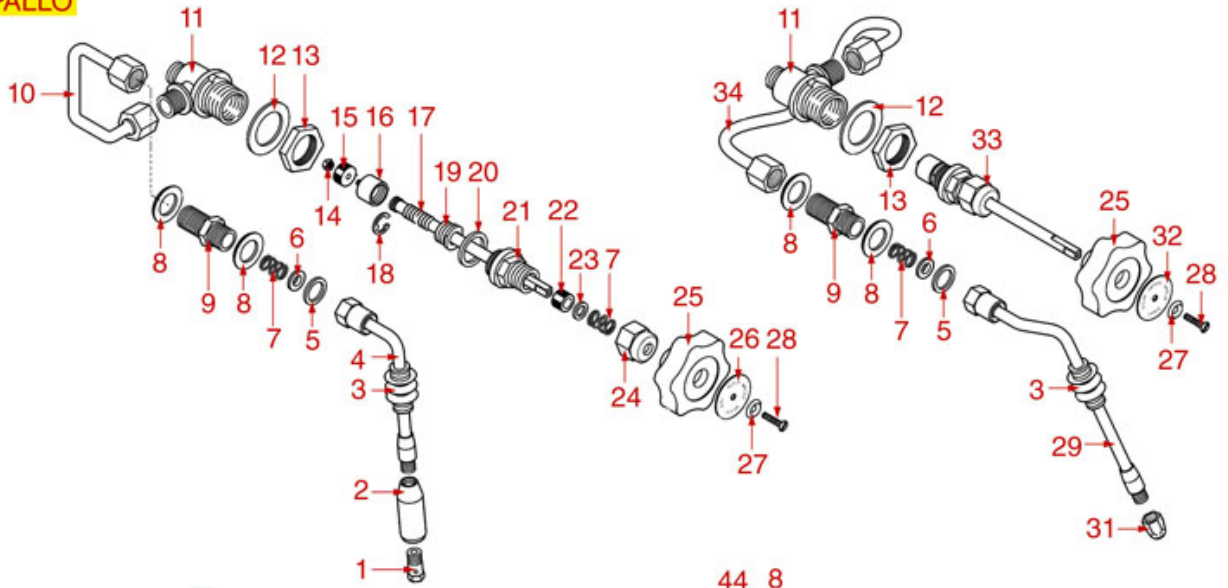

WATER/STEAM TAPS

RAPALLO