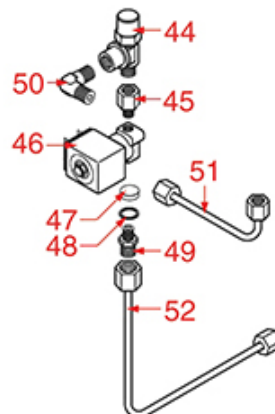

LISA - VANIA

Positions without LF code no.: upon request

ASTORIA CMA

Position	LF code no.	Description
1	1348451	STEAM TAP BODY
2	1186201	GASKET FLAT PTFE \varnothing 21x16.8x2 mm
2	1186394	ASBESTOS FREE FLAT GASKET \varnothing 22x17x2 mm
3	1250372	SPRING \varnothing 11,4x16 mm
4	1186318	O-RING 03043 EPDM
5	1186334	WASHER
6	1186771	COPPER FLAT GASKET \varnothing 8,5x5x1 mm
7	1449093	NOZZLE F/WATER OUTLET M10 /CHROME-PLATED
8	1186550	O-RING M 0060-10 RED SILICONE
9	1449096	NOZZLE FOR STEAM OUTLET M8 /STAIN. STEEL
10	1449098	CHROME PL.STEAM PIPE COMPLETE \varnothing 8 mm
11	1449106	CHROME PL.STEAM PIPE COMPLETE \varnothing 8 mm
12	1449101	STAINLESS STEEL STEAM PIPE COMPL. \varnothing 8 mm
13	1449102	STAINLESS STEEL STEAM PIPE COMPL. \varnothing 8 mm
14	1449105	STAINLESS STEEL STEAM PIPE COMPL. \varnothing 8 mm
15	1449172	BURN PREVENTING HANDGRIP FOR PIPE \varnothing 8 mm
16	1348453	NUT M 26x1.5
17	1348025	HEXAGONAL NUT M3
18	1186316	EPDM FLAT GASKET \varnothing 15x4x4 mm 60 SH
18	1186527	FLAT EPDM GASKET \varnothing 15x4x4 mm 80 SH
19	1324056	TAP PISTON
20	1324077	WATER/STEAM TAP PIN
21	1250223	RADIAL SEEGER RING \varnothing 6 mm
22	1186377	GASKET HOLDER
23	1186333	COPPER FLAT GASKET \varnothing 26x20x2 mm
23	1186340	ASBESTOS FREE FLAT GASKET \varnothing 26x20x2 mm
24	1349458	TAP COUPLING
25	1186393	FLAT EPDM GASKET \varnothing 12.5x8x9 mm
25	1786263	FLAT GASKET EPDM \varnothing 12.5x8x9 mm
26	1186376	BRASS WASHER \varnothing 12x8x1 mm FLAT
27	1348458	TAP NUT
28	1348321	WATER/STEAM TAP
28	1348452	WATER/STEAM TAP PIN ROD
29	1449100	CHROME HEXAGONAL NUT
36	1241452	STEAM TAP KNOB
38	1449116	NOZZLE FOR WATER PIPE M9 \varnothing 18 mm
39	1449099	NOZZLE FOR WATER M10
41	1449095	CHROME COMPLETE WATER PIPE \varnothing 8 mm
44	1349083	MIXER FITTING
45	1349136	FITTING \varnothing 1/8"M-1/4"F
46	1120355	2-WAY SOLENOID VALVE PARKER 230V 50/60Hz
46	1120466	2-WAY SOLENOID VALVE LUCIFER 115V 60Hz
47	1160566	STAINLESS STEEL WATER FILTER \varnothing 8 mm
49	1349111	FITTING \varnothing 1/8"M 1/4"M
54	1349102	FITTING \varnothing 1/4"M-1/4"M
57	1241468	WATER TAP HANDLE
58	1241466	STEAM TAP KNOB
59	1241467	WATER TAP KNOB
60	1241451	STEAM TAP KNOB
61	1241453	WATER TAP KNOB
67	1186378	CONICAL PTFE SEAL \varnothing 14x7x6 mm
67	1186626	O-RING 0114 EPDM
68	1250372	SPRING \varnothing 11,4x16 mm
69	1449820	CHROME PLATED STEAM PIPE COMPLETE
69	1449821	CHROME PLATED STEAM PIPE COMPLETE
70	1449205	CHROME PLATED STEAM PIPE COMPLETE
71	1449204	ST.STEEL COMPLETE STEAM PIPE \varnothing 8 mm
72	1449203	COMPLETE STAINLESS STEEL STEAM PIPE
73	1250332	KNOB SPRING 9x12 mm
100	1079030	KIT MILK FROTHER ASTORIA/CMA