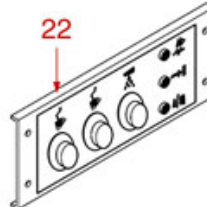

PUSH-BUTTONS

PERLA

SIBILLA