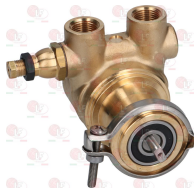

ASTORIA CMA 26302

1168011 STAINLESS STEEL CLAMP FOR FLANGE PUMP

ASTORIA CMA 26310003

1330021 ROTARY VANE PUMP ROTOFLOW \varnothing 3/8" GAS
 clamp connection
 flow rate 50 L/h
 with balanced bypass
 length 74 mm
 fitting \varnothing 3/8" gas
 N.S.F. approved

ASTORIA CMA 26303002

ASTORIA CMA 4626303002

1349103 FITTING \varnothing 3/8" M-3/8" M

ASTORIA CMA 25687

ASTORIA CMA 25687002

Suitable for:

1168011 STAINLESS STEEL CLAMP FOR FLANGE PUMP

ASTORIA CMA 26310003

1330026 ROTARY VANE PUMP ROTOFLOW \varnothing 3/8" GAS
clamp connection
flowrate 200 L/h
equipped with bypass
connection \varnothing 3/8" gas
NSF - WRAS approved
for Coffee machine (ASTORIA CMA) PLUS4YOU

ASTORIA CMA 26303

1168011 STAINLESS STEEL CLAMP FOR FLANGE PUMP

ASTORIA CMA 26310003

1330001 ROTARY VANE PUMP ROTOFLOW \varnothing 3/8" NPT
clamp connection
flowrate 100 L/h
equipped with balanced bypass
connection \varnothing 3/8" conical NPT
NSF - WRAS approved