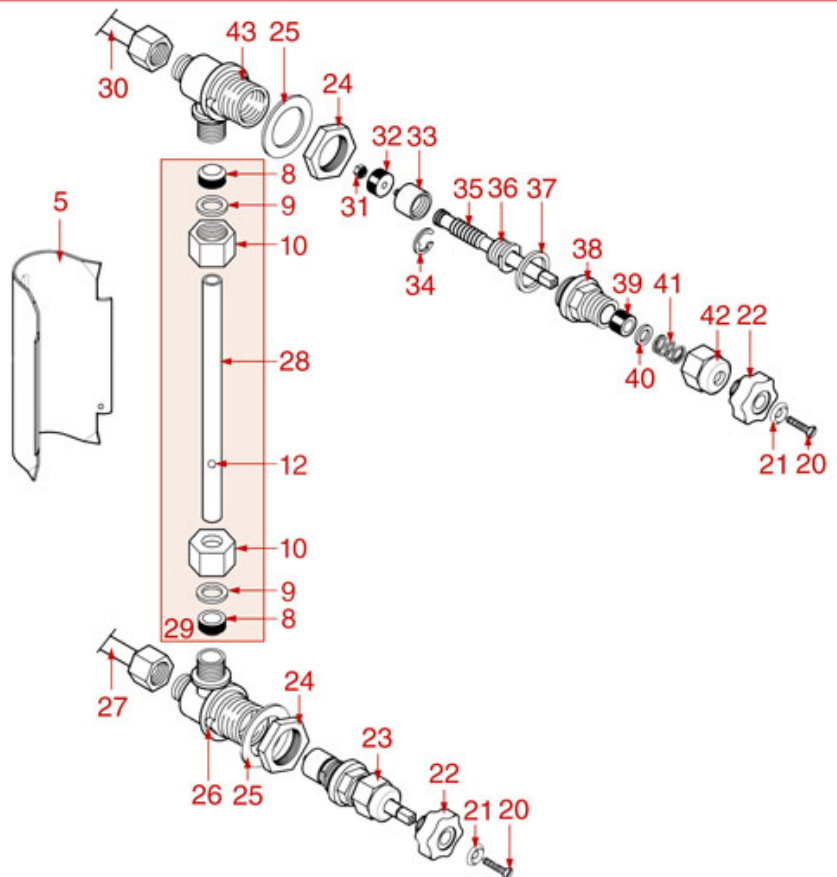

WATER LEVEL

ARGENTA
BRAVA
DENISE
DIVINA
DORA
GLORIA
LISA
PERLA4D
PRATIC
VANIA

RAPALLO