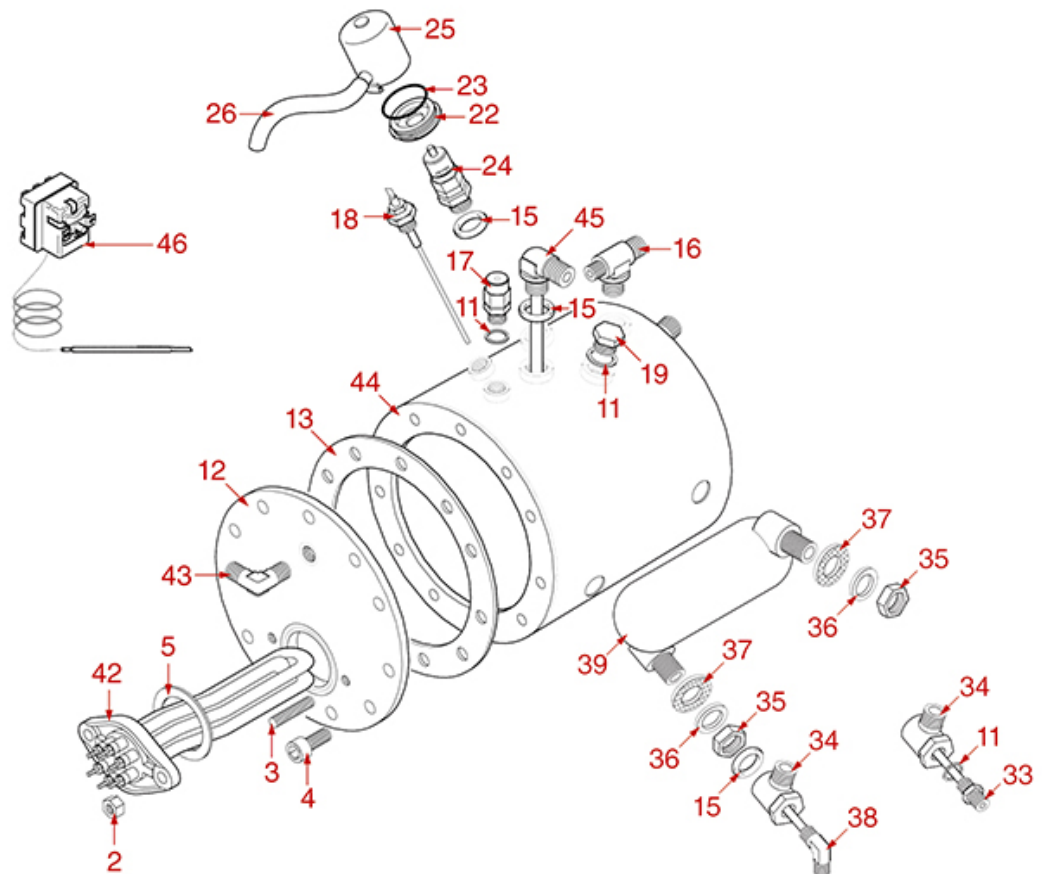

DIVINA
GLORIA
PERLA
PRATICNEW