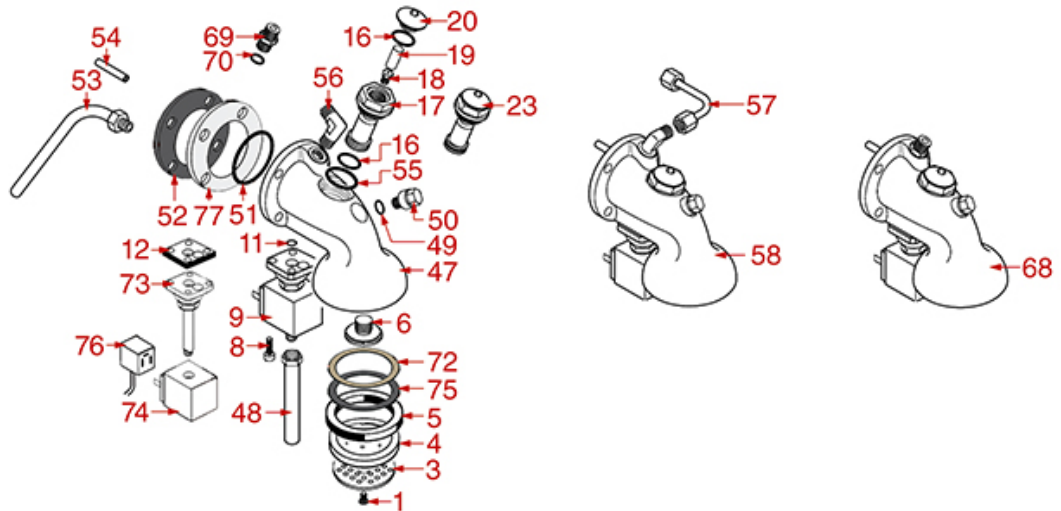

BREW GROUP CTS

DIVINA GLORIA PERLA 4D

DIVINA GLORIA

RAPALLO BRAVA

SIBILLA BRAVA

SIBILLA

ASTORIA CMA

Pos.	LF code no.	Description	Pos.	LF code no.	Description
1	1528011	SHOWER SCREW M5x20	74	1120332	COIL LUCIFER/PARKER 220/240V 9W 50Hz
2	1528054	SHAPED S/STEEL WASHER ø 12x5x1 mm	74	1120336	COIL PARKER ZB09 9W 110/120V 50/60Hz
3	1081006	SHOWER SCREEN ø 51.5 mm	74	3120032	COIL PARKER ZB09 9W 220/240V 50/60Hz
3	1081007	SHOWER SCREEN ø 51.5 mm	75	1190003	RUBBER SHIM ø 70x57x1 mm EPDM
4	1086501	SHOWER HOLDER DIFFUSER	76	3120034	FEMALE LARGE CONNECTOR
5	1186622	GASKET FILTER HOLDER ø 72x56x8 mm	77	1187002	COFFEE GROUP GASKET ø 88x40x2 mm
5	1186678	GASKET FILTER HOLDER ø 72x56x8.5 mm	77	1786058	COFFEE GROUP GASKET ø 88x40x2 mm
5	1486029	GASKET FILTERHOLDER ø 72x56x8.5 mm	78	1241067	FILTER KNOB M12
5	1486030	GASKET FILTERHOLDER ø 72x56x8 mm	79	1160053	2 CUPS FILTER 14 gr ø 70x24,5 mm
5	1786062	GASKET FILTER HOLDER ø 72x56x8 mm	80	1160052	1 CUP FILTER 7 gr ø 70x24,5 mm
6	1501300	BREW GROUP SPRAY NOZZLE ø 31.5 mm M18x2	81	1165310	FILTERHOLDER COMPLETE 1 CUP CMAASTORIA
7	1450551	DRAIN PIPE ø 1/8"x92 mm	82	1165311	FILTERHOLDER COMPLETE 2 CUPS CMAASTORIA
8	1455034	CYLINDER HEAD SCREW M4x10			
9	1120101	3-WAY SOLENOID VALVE PARKER 115V 50/60Hz			
9	1120102	3-WAY SOLENOID VALVE LUCIFER 115V 60Hz			
9	1120330	3-WAY SOLENOID VALVE LUCIFER 240V 50Hz			
9	1120335	3-WAY SOLENOID VALVE PARKER 230V 50/60Hz			
11	1186611	O-RING 02025 RED SILICONE			
11	1186612	O-RING 02025 VITON			
12	1186415	FLAT PTFE GASKET			
13	1349103	FITTING ø 3/8"M-3/8"M			
14	1186772	O-RING GASKET M 0250-40 NBR			
15	1439034	CAP ø 28 mm FOR BREW GROUP			
16	3186287	O-RING 0123 EPDM			
18	1500300	NOZZLE M5x1 HOLE ø 0.7 mm			
19	1160517	WATER FILTER ø 8.5x22 mm			
20	1439035	CAP ø 18 mm FOR BREW GROUP			
21	1186770	PTFE FLAT GASKET ø 33x28x4 mm			
22	1186773	O-RING GASKET M 0170-30 NBR			
26	1528501	COUNTERSUNK HEAD SCREWS WITH SHELLM5x12			
27	1501301	BREW GROUP SPRAY NOZZLE M20x1.5			
28	1186189	PTFE FLAT GASKET ø 15x11x2 mm			
30	1192206	CTS NEUTRAL BREW GROUP			
31	1160339	BLIND FILTER ø 70x17 mm			
32	1160529	FILTER 2-CUP 14 g ø 70x22 mm			
33	1160050	1 CUP FILTER 6 gr ø 70x19,5 mm			
34	1250002	S/STEEL FILTER LOCKING SPRING ø 1.20 mm			
34	1250101	FILTER LOCKING SPRING ø 1,00 mm INOX			
35	1186774	BURN PREVENTING RING FOR HANDLE			
36	1241206	BLACK FILTER HOLDER HANDLE M12			
37	1241469	CHROME PLATED CAP FOR FILTER HOLDER KNOB			
38	1165013	FILTER HOLDER ASSY CMA ASTORIA			
38	2106160	FILTER HOLDER COFFEE MACHINES ASTORIA			
39	1022003	CHROME-PLATED SPOUT EXTENSION ø 3/8"			
40	1022501	SINGLE SPOUT ø 3/8"			
41	1022506	SPOUT DOUBLE ø 3/8"			
43	1160345	2 CUPS FILTER 18 gr ø 70x28 mm			
44	1165006	FILTER HOLDER COFFEE MACHINES			
45	1241504	FILTER HOLDER HANDLE M12			
49	1186414	O-RING 0119 EPDM			
50	1439032	CAP ø 18 mm FOR BREW GROUP			
51	1186190	O-RING 04187 VITON			
52	1186451	COFFEE GROUP GASKET ø 88x40x2 mm			
53	1449024	SUCTION PIPE			
54	1324049	SUCTION PIPE M8			
55	1186772	O-RING GASKET M 0250-40 NBR			
60	1439033	CAP ø 14 mm FOR BREW GROUP			
63	1349085	ELBOW FITTING ø 1/4"M-1/4"M			
65	1186223	O-RING 02056 EPDM			
68	1192204	EXTRACTABLE DELIVERY GROUP			
69	1349200	COUPLING ø 3/8"M-1/4"M INJECTOR			
70	1186619	COPPER FLAT GASKET ø 18x14x1.5 mm			
72	1190021	PAPER SEAL ø 66x58x0.8 mm			
72	1190051	PAPER SEAL ø 70x57x0.8 mm			
73	1120334	3-WAY MECHANICAL COMPONENT LUCIFER			
73	1120339	3-WAY MECHANICAL COMPONENT PARKER			