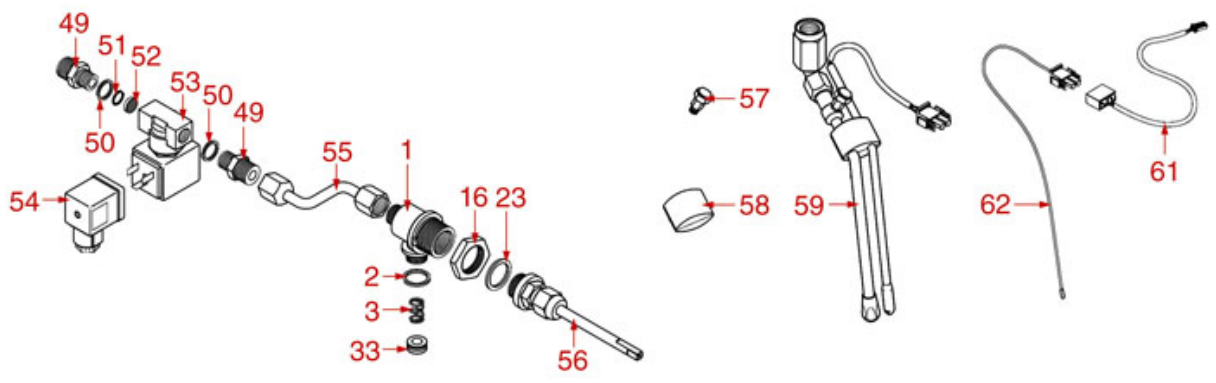

WATER/STEAM TAPS

PERLA

ASTORIA CMA

Position	LF code no.	Description
1	1348451	STEAM TAP BODY
2	1186201	GASKET FLAT PTFE $\varnothing$ 21x16.8x2 mm
2	1186394	ASBESTOS FREE FLAT GASKET $\varnothing$ 22x17x2 mm
3	1250372	SPRING $\varnothing$ 11,4x16 mm
4	1186318	O-RING 03043 EPDM
5	1186334	WASHER
6	1449100	CHROME HEXAGONAL NUT
7	1449093	NOZZLE F/WATER OUTLET M10 /CHROME-PLATED
8	1186550	O-RING M 0060-10 RED SILICONE
9	1449096	NOZZLE FOR STEAM OUTLET M8 /STAIN. STEEL
10	1449098	CHROME PL.STEAM PIPE COMPLETE $\varnothing$ 8 mm
12	1449101	STAINLESS STEEL STEAM PIPE COMPL. $\varnothing$ 8 mm
13	1449105	STAINLESS STEEL STEAM PIPE COMPL. $\varnothing$ 8 mm
14	1348076	WATER/STEAM TAP PIN ROD
16	1348453	NUT M 26x1.5
17	1348025	HEXAGONAL NUT M3
18	1186316	EPDM FLAT GASKET $\varnothing$ 15x4x4 mm 60 SH
18	1186527	FLAT EPDM GASKET $\varnothing$ 15x4x4 mm 80 SH
19	1324056	TAP PISTON
21	1250223	RADIAL SEEGER RING $\varnothing$ 6 mm
22	1186377	GASKET HOLDER
23	1186333	COPPER FLAT GASKET $\varnothing$ 26x20x2 mm
23	1186340	ASBESTOS FREE FLAT GASKET $\varnothing$ 26x20x2 mm
24	1349458	TAP COUPLING
25	1186393	FLAT EPDM GASKET $\varnothing$ 12.5x8x9 mm
25	1786263	FLAT GASKET EPDM $\varnothing$ 12.5x8x9 mm
26	1186376	BRASS WASHER $\varnothing$ 12x8x1 mm FLAT
27	1348458	TAP NUT
30	1241094	WATER/STEAM TAP KNOB
31	1241095	CAP FOR KNOB
33	1186378	CONICAL PTFE SEAL $\varnothing$ 14x7x6 mm
38	1449097	NOZZLE FOR WATER M10 /STAINL.STEEL
39	1349111	FITTING $\varnothing$ 1/8"M 1/4"M
40	1186771	COPPER FLAT GASKET $\varnothing$ 8,5x5x1 mm
41	1160566	STAINLESS STEEL WATER FILTER $\varnothing$ 8 mm
42	1120355	2-WAY SOLENOID VALVE PARKER 230V 50/60Hz
42	1120466	2-WAY SOLENOID VALVE LUCIFER 115V 60Hz
43	1439021	CAP $\varnothing$ 1/4"F HEIGHT 16 mm NUT 17 mm
46	1186378	CONICAL PTFE SEAL $\varnothing$ 14x7x6 mm
46	1186626	O-RING 0114 EPDM
49	1349112	FITTING $\varnothing$ 1/4"M-3/8"M
50	1186619	COPPER FLAT GASKET $\varnothing$ 18x14x1.5 mm
51	1186717	O-RING 02031 VITON
100	1079030	KIT MILK FROTHER ASTORIA/CMA