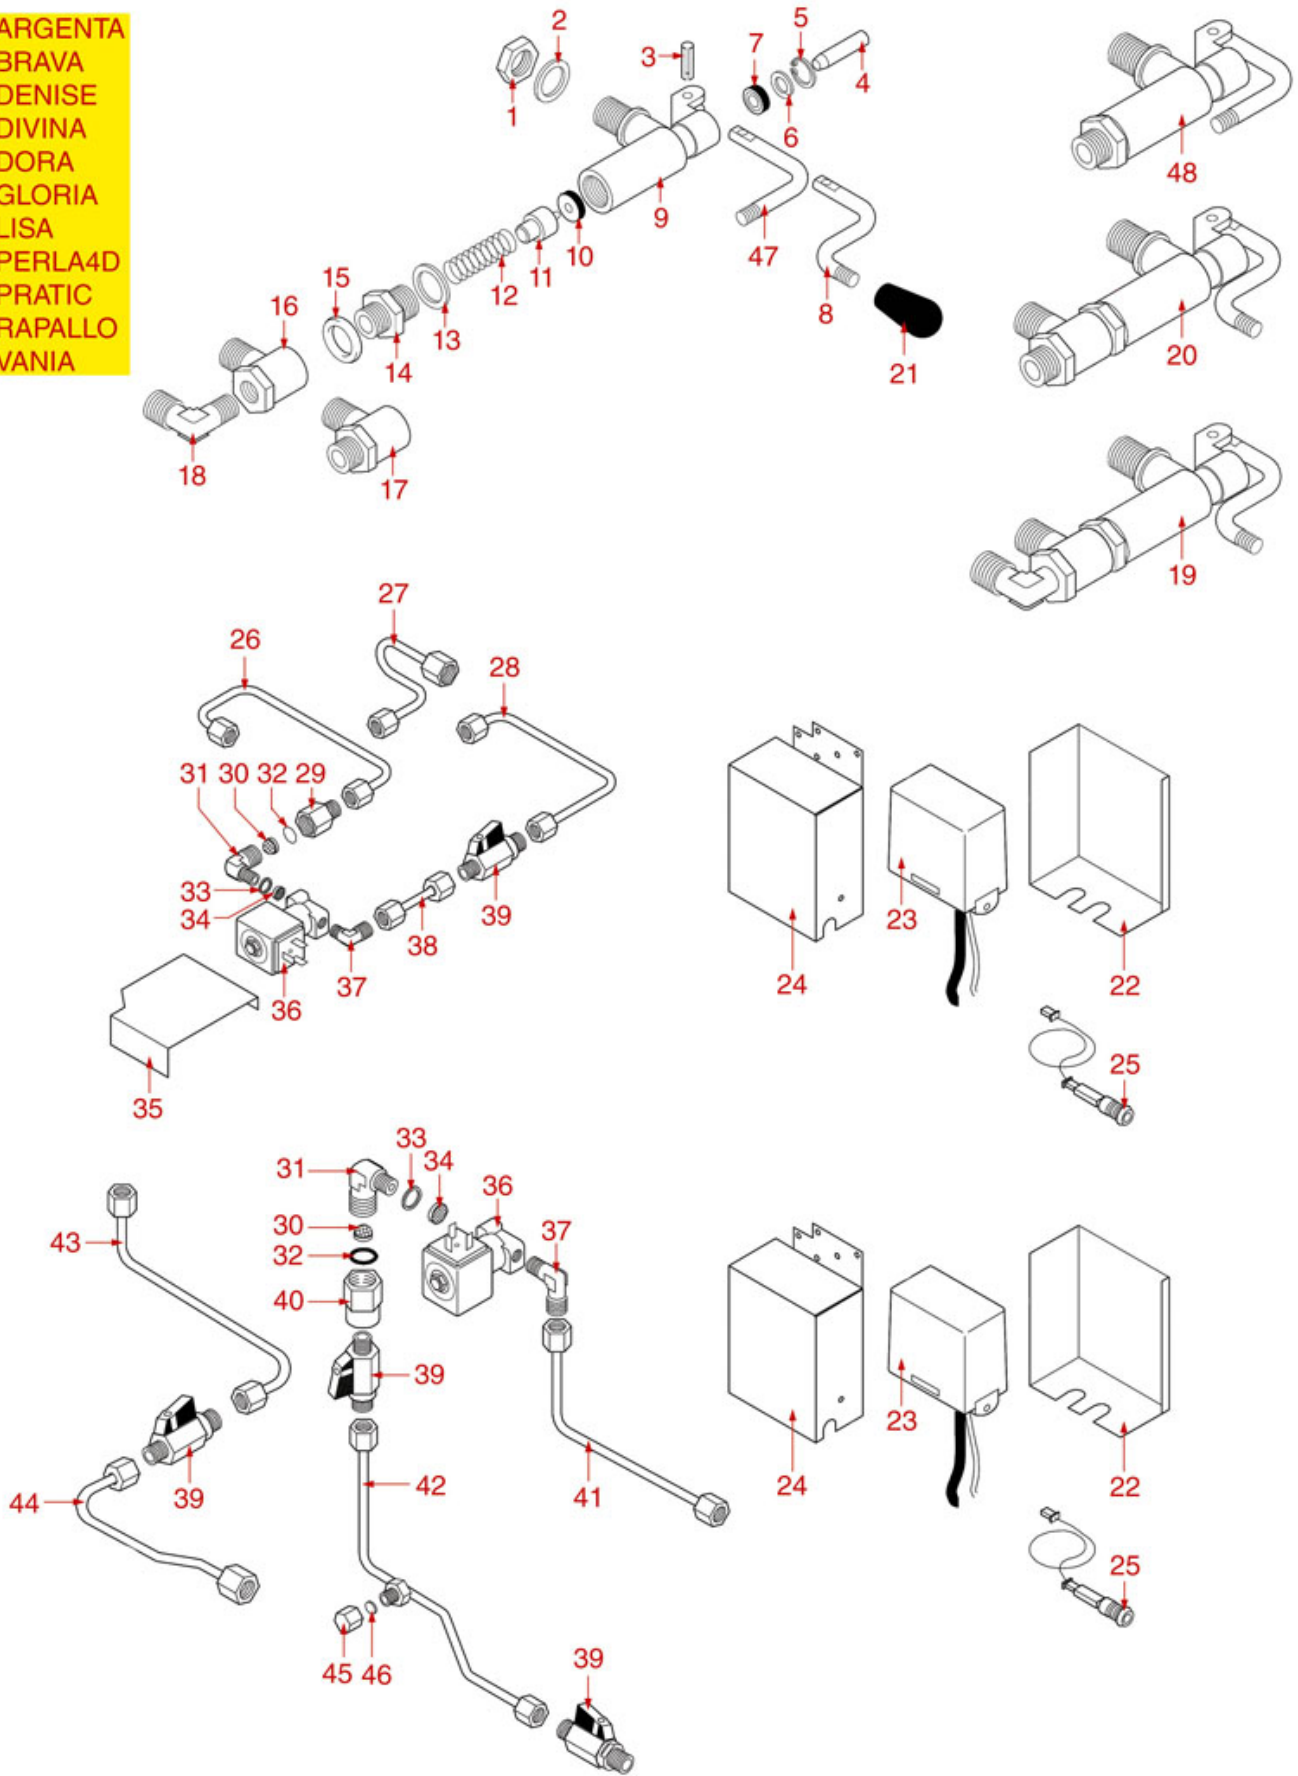

WATER INLET TAP

ARGENTA
BRAVA
DENISE
DIVINA
DORA
GLORIA
LISA
PERLA4D
PRATIC
RAPALLO
VANIA

ASTORIA CMA

Position	LF code no.	Description
1	1349042	BRASS NUT $\varnothing$ 3/8"
2	1186446	BRASS WASHER $\varnothing$ 28x17x2 mm FLAT
3	1250217	CLASP $\varnothing$ 5x20 mm
4	1324076	TAP PIN $\varnothing$ 8x35.6 mm
5	1250218	CIRCLIP J-14
6	1528095	BRASS WASHER FLAT $\varnothing$ 15.4x9x1 mm
7	1186491	LIP SEAL $\varnothing$ 14x7x5 mm
8	1225402	TAP LEVER
10	1186316	EPDM FLAT GASKET $\varnothing$ 15x4x4 mm 60 SH
10	1186527	FLAT EPDM GASKET $\varnothing$ 15x4x4 mm 80 SH
11	1348456	WATER INLET TAP PISTON
12	1250546	SPRING $\varnothing$ 14x44 mm
13	1186333	COPPER FLAT GASKET $\varnothing$ 26x20x2 mm
15	1186186	ROUND COPPER GASKET $\varnothing$ 23x17x3 mm
16	1349019	"T"-COUPLING 3/8"F 3/8"M FOR INJECTOR
19	1348459	INLET TAP
20	1348457	WATER INLET TAP
21	1241401	KNOB M8x1
23	1341311	LEVEL REGULATOR RL/1E/2C/F 230/240V
23	1341603	LEVEL REGULATOR RL/1E/2C/F 115V
25	1341314	LED RED INDICATOR LIGHT
30	1160400	WATER FILTER $\varnothing$ 11 mm
31	1349080	ELBOW FITTING $\varnothing$ 3/8"M-1/8"M
32	1186422	O-RING 0108 EPDM
33	1186771	COPPER FLAT GASKET $\varnothing$ 8,5x5x1 mm
34	1160566	STAINLESS STEEL WATER FILTER $\varnothing$ 8 mm
36	1120355	2-WAY SOLENOID VALVE PARKER 230V 50/60Hz
36	1120466	2-WAY SOLENOID VALVE LUCIFER 115V 60Hz
37	1349079	L- FITTING $\varnothing$ 1/4"M 1/8"M
39	5048593	SPHERE VALVE $\varnothing$ 1/4"mm
45	1439021	CAP $\varnothing$ 1/4"F HEIGHT 16 mm NUT 17 mm
47	1225401	TAP LEVER
48	1348401	WATER INLET TAP