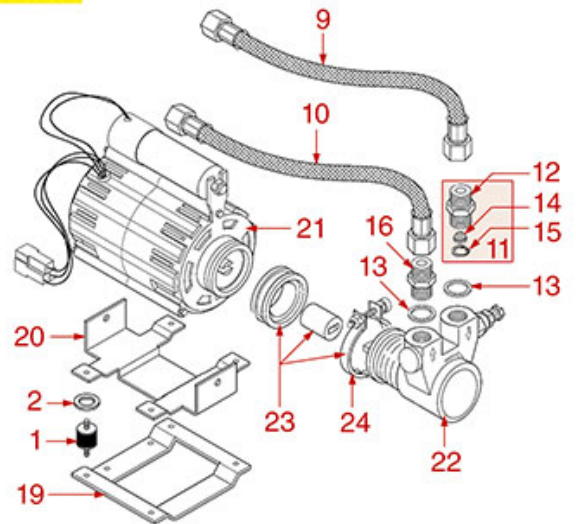

MOTORS AND PUMPS

STANDARD

EXTERNAL

COMPATTA

CK-CKE CKX-CKXE

ASTORIA CMA

Position	LF code no.	Description
1	1313002	ANTI VIBRATION SUPPORT \varnothing 15x15 mm M4
4	1240606	RPM CLAMP MOTOR 310W
4	1240607	RPM MOTOR WITH CLAMP CONNECTION 330W 230
5	3068014	CAPACITOR DUCATI ENERGIA 8 μ F
7	1439021	CAP \varnothing 1/4"F HEIGHT 16 mm NUT 17 mm
8	1240607	RPM MOTOR WITH CLAMP CONNECTION 330W 230
8	1240608	MOTOR ZECCHIN 120V 60Hz
9	1449710	FLEX HOSE \varnothing 3/8" Fp x Fc 300 mm
10	1449711	FLEX HOSE \varnothing 3/8" Fp x Fc 500 mm
11	1349082	BRASS FITTING \varnothing 3/8"M 3/8"M WITH FILTER
12	1349202	FITTING 3/8M-3/8M
13	1186620	COPPER FLAT GASKET \varnothing 22x17x1.5 mm
14	1160400	WATER FILTER \varnothing 11 mm
15	1002004	CIRCLIP J-9
16	1349103	FITTING \varnothing 3/8"M-3/8"M
17	1330001	ROTARY VANE PUMP ROTOFLOW \varnothing 3/8" NPT
17	1330012	ROTARY VANE PUMP PROCON \varnothing 3/8" NPT
17	1330026	ROTARY VANE PUMP ROTOFLOW \varnothing 3/8" GAS
18	3068016	CAPACITOR DUCATI ENERGIA 10 μ F
21	1240610	RPM MOTOR WITH CLAMP CONNECTION 120W 230
22	1330001	ROTARY VANE PUMP ROTOFLOW \varnothing 3/8" NPT
23	1191006	MOTOR COUPLING KIT
24	1168011	STAINLESS STEEL CLAMP FOR FLANGE PUMP
25	1330021	ROTARY VANE PUMP ROTOFLOW \varnothing 3/8" GAS
27	1348035	NUT \varnothing 1/8"
28	1449708	FLEX HOSE \varnothing 1/8" Fp x Fp 300 mm
29	1449725	FLEX HOSE \varnothing 3/8" Fc x Fc 1500 mm
30	1186042	ASBESTOS FREE FLAT GASKET \varnothing 9x5x1 mm
37	1240702	MOTOR RPM WITH CLAMP CONNECTION 165W
37	1240703	MOTOR RPM WITH CLAMP CONNECTION 165W
38	1449710	FLEX HOSE \varnothing 3/8" Fp x Fc 300 mm
38	1449711	FLEX HOSE \varnothing 3/8" Fp x Fc 500 mm
38	1449723	FLEX HOSE \varnothing 3/8"Fc x Fc 1000 MM
38	1449725	FLEX HOSE \varnothing 3/8" Fc x Fc 1500 mm