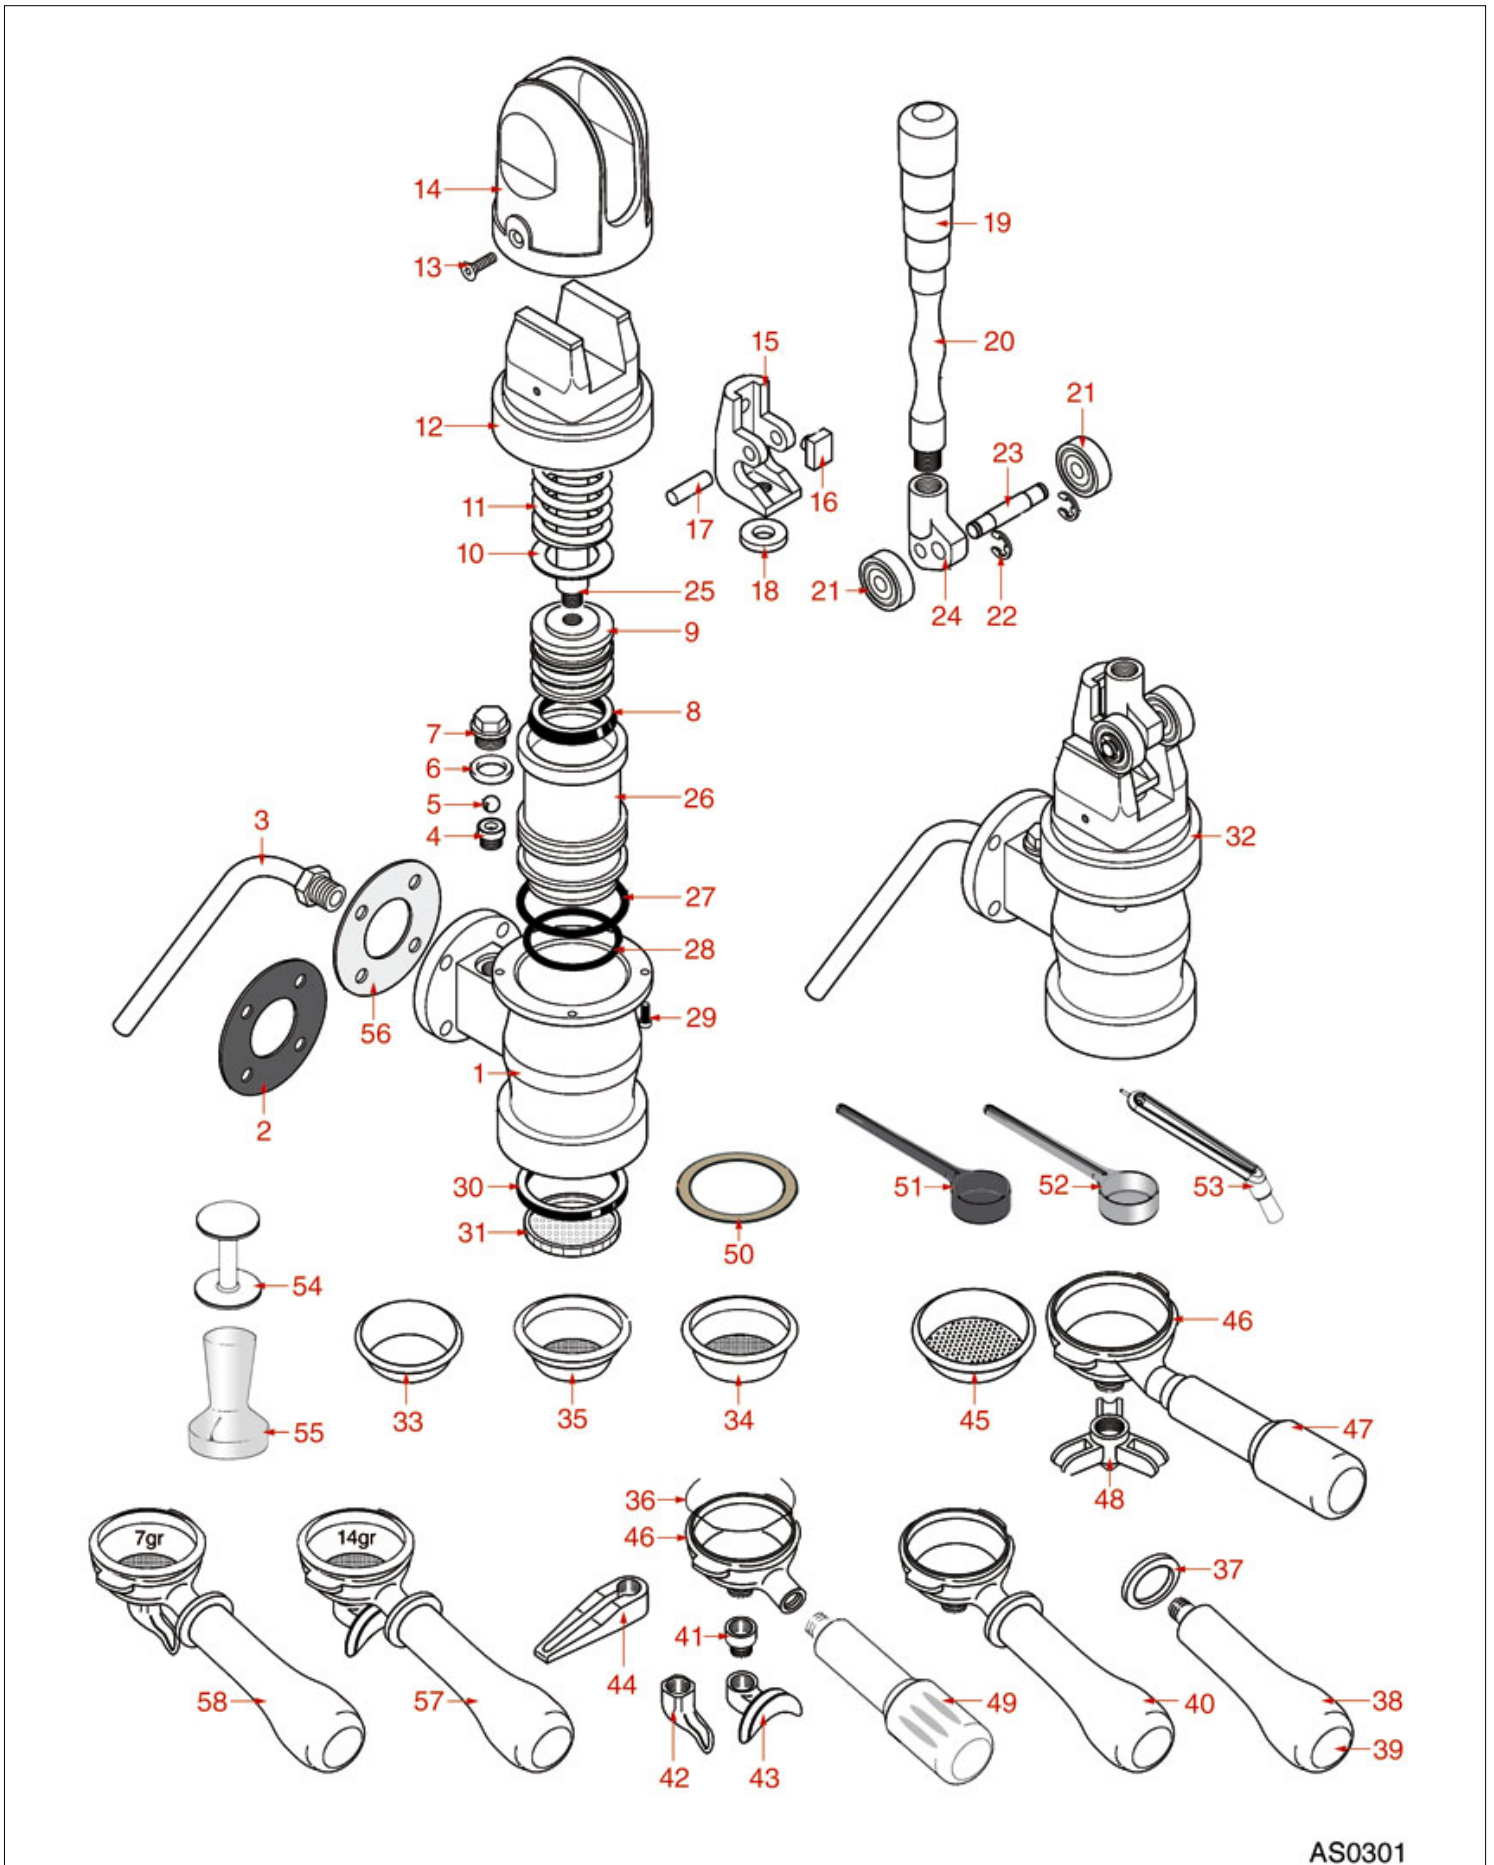

LEVER BREW GROUP

ASTORIA CMA

Position	LF code no.	Description
2	1186451	COFFEE GROUP GASKET ø 88x40x2 mm
3	1449200	DELIVERY GROUP INJECTOR PIPE
4	1523404	NON-RETURN VALVE
5	1323200	STAINLESS STEEL BALL ø 12 mm
6	1186140	GASKET ROUND COPPER ø 24x18.4x2.5 mm
7	1439200	CAP ø 18 mm FOR BREW GROUP
8	1186197	LIP SEAL ø 52x40x7 mm
11	1250501	LEVER GROUP SPRING
14	1192200	CAP FOR COFFEE GROUP
15	1192203	CHROMIUM-PLATED FORK FOR LEVER GROUP
16	1186196	RUBBER SHOCK ABSORBER
17	1324201	PIN FOR FORK
17	1324202	AL GROUP 12 BAR FORK PIN
18	1186195	RUBBER SHOCK ABSORBER
19	1241200	LEVER GROUP HANDLE
20	1225001	COMPLETE LEVER GROUP HANDLE
21	1063200	BEARING 6300 DDU NSK
22	1348023	RADIAL SEEGER RING ø 9 mm
23	1324200	PIN FOR BEARING
24	1192202	CHROMIUM-PLATED FORK FOR LEVER GROUP
26	5500730	JACKET FOR LEVER ASSEMBLY
27	1186199	O-RING 0162 EPDM
28	1186198	O-RING 0161 EPDM
30	1186650	GASKET FILTER HOLDER ø 67x56x5.5 mm
30	1186656	FILTER HOLDER GASKET ø 67x56x6 mm
31	1081003	SHOWER SCREEN ø 57.5 mm
33	1160339	BLIND FILTER ø 70x17 mm
34	1160053	2 CUPS FILTER 14 gr ø 70x24,5 mm
35	1160052	1 CUP FILTER 7 gr ø 70x24,5 mm
36	1250002	S/STEEL FILTER LOCKING SPRING ø 1.20 mm
36	1250101	FILTER LOCKING SPRING ø 1,00 mm INOX
37	1186774	BURN PREVENTING RING FOR HANDLE
38	1241206	BLACK FILTER HOLDER HANDLE M12
39	1241469	CHROME PLATED CAP FOR FILTER HOLDER KNOB
40	1165013	FILTER HOLDER ASSY CMA ASTORIA
40	2106160	FILTER HOLDER COFFEE MACHINES ASTORIA
41	1022003	CHROME-PLATED SPOUT EXTENSION ø 3/8"
42	1022501	SINGLE SPOUT ø 3/8"
43	1022506	SPOUT DOUBLE ø 3/8"
45	1160345	2 CUPS FILTER 18 gr ø 70x28 mm
46	1165006	FILTER HOLDER COFFEE MACHINES
47	1241504	FILTER HOLDER HANDLE M12
49	1241067	FILTER KNOB M12
50	1190021	PAPER SEAL ø 66x58x0.8 mm
51	1069001	PLASTIC MEASURING SPOON 20 ml
52	1069002	STAINLESS STEEL MEASURING SPOON 20 ml
53	1384001	BRUSH FOR COFFEE SHOWER
54	1385002	NYLON COFFEE TAMPER ø 50/57 mm
55	1385053	ANODIZED ALUMINIUM TAMPER ø 58 mm
56	1187002	COFFEE GROUP GASKET ø 88x40x2 mm
56	1786058	COFFEE GROUP GASKET ø 88x40x2 mm
57	1165311	FILTERHOLDER COMPLETE 2 CUPS CMA ASTORIA
58	1165310	FILTERHOLDER COMPLETE 1 CUP CMA ASTORIA