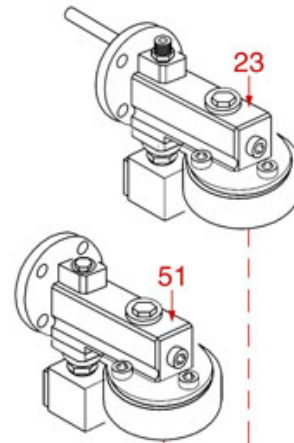

Rel. 2017-10120923

BREW GROUP STANDARD AND BUSHING

STANDARD

STANDARD ITALY

PASSANTE-BUSHING PASSANT-SCHLAUFE

ASTORIA CMA

Pos.	LF code no.	Description	Pos.	LF code no.	Description
1	1528501	COUNTERSUNK HEAD SCREWS WITH SHELLM5x12	58	1160529	FILTER 2-CUP 14 g ø 70x22 mm
2	1081006	SHOWER SCREEN ø 51.5 mm	59	1160050	1 CUP FILTER 6 gr ø 70x19,5 mm
2	1081007	SHOWER SCREEN ø 51.5 mm	60	1165310	FILTERHOLDER COMPLETE 1 CUP CMAASTORIA
3	1086501	SHOWER HOLDER DIFFUSER	61	1165311	FILTERHOLDER COMPLETE 2 CUPS CMAASTORIA
4	1186622	GASKET FILTER HOLDER ø 72x56x8 mm			
4	1186678	GASKET FILTER HOLDER ø 72x56x8.5 mm			
4	1486029	GASKET FILTERHOLDER ø 72x56x8.5 mm			
4	1486030	GASKET FILTERHOLDER ø 72x56x8 mm			
4	1786062	GASKET FILTER HOLDER ø 72x56x8 mm			
5	1002501	FILTER HOLDER COUPLING			
6	1186190	O-RING 04187 VITON			
6	1186461	O-RING 0158 mm SILICONE			
7	1184012	CYLINDER HEAD SCREW M5x10			
8	1186771	COPPER FLAT GASKET ø 8,5x5x1 mm			
10	1186414	O-RING 0119 EPDM			
11	1439003	CAP ø 18 mm FOR BREW GROUP			
12	1186619	COPPER FLAT GASKET ø 18x14x1.5 mm			
13	1349112	FITTING ø 1/4"M-3/8"M			
14	1324049	SUCTION PIPE M8			
15	1449024	SUCTION PIPE			
16	1186451	COFFEE GROUP GASKET ø 88x40x2 mm			
17	1186415	FLAT PTFE GASKET			
18	1186611	O-RING 02025 RED SILICONE			
18	1186612	O-RING 02025 VITON			
19	1120101	3-WAY SOLENOID VALVE PARKER 115V 50/60Hz			
19	1120102	3-WAY SOLENOID VALVE LUCIFER 115V 60Hz			
19	1120330	3-WAY SOLENOID VALVE LUCIFER 240V 50Hz			
19	1120335	3-WAY SOLENOID VALVE PARKER 230V 50/60Hz			
20	1450551	DRAIN PIPE ø 1/8"x92 mm			
21	1455034	CYLINDER HEAD SCREW M4x10			
22	1160566	STAINLESS STEEL WATER FILTER ø 8 mm			
24	1160501	WATER FILTER ø 14x10x12 mm			
25	1190003	RUBBER SHIM ø 70x57x1 mm EPDM			
28	1160339	BLIND FILTER ø 70x17 mm			
29	1160053	2 CUPS FILTER 14 gr ø 70x24,5 mm			
30	1160052	1 CUP FILTER 7 gr ø 70x24,5 mm			
31	1250002	S/STEEL FILTER LOCKING SPRING ø 1.20 mm			
31	1250101	FILTER LOCKING SPRING ø 1,00 mm INOX			
32	1165013	FILTER HOLDER ASSY CMA ASTORIA			
32	2106160	FILTER HOLDER COFFEE MACHINES ASTORIA			
33	1186774	BURN PREVENTING RING FOR HANDLE			
34	1241206	BLACK FILTER HOLDER HANDLE M12			
35	1241469	CHROME PLATED CAP FOR FILTER HOLDER KNOB			
36	1022003	CHROME-PLATED SPOUT EXTENSION ø 3/8"			
37	1022501	SINGLE SPOUT ø 3/8"			
39	1022506	SPOUT DOUBLE ø 3/8"			
40	1160345	2 CUPS FILTER 18 gr ø 70x28 mm			
41	1165006	FILTER HOLDER COFFEE MACHINES			
42	1241504	FILTER HOLDER HANDLE M12			
44	1186619	COPPER FLAT GASKET ø 18x14x1.5 mm			
45	1349018	FITTING ø 3/8"M-1/4"M			
46	1500004	NOZZLE M5x1 HOLE ø 0.8 mm			
48	1192208	EXCHANGER BREW GROUP COMPLETE			
49	3120034	FEMALE LARGE CONNECTOR			
50	1241067	FILTER KNOB M12			
51	1192209	EXCHANGER BREW GROUP			
52	1439048	BOILER CAP ø 1/4"M			
53	1500004	NOZZLE M5x1 HOLE ø 0.8 mm			
54	1190051	PAPER SEAL ø 70x57x0.8 mm			
55	1120334	3-WAY MECHANICAL COMPONENT LUCIFER			
55	1120339	3-WAY MECHANICAL COMPONENT PARKER			
56	1120332	COIL LUCIFER/PARKER 220/240V 9W 50Hz			
56	1120336	COIL PARKER ZB09 9W 110/120V 50/60Hz			
56	3120032	COIL PARKER ZB09 9W 220/240V 50/60Hz			
57	1187002	COFFEE GROUP GASKET ø 88x40x2 mm			
57	1786058	COFFEE GROUP GASKET ø 88x40x2 mm			