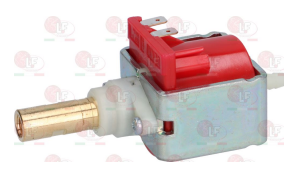

ASTORIA CMA

1122735 VIBRATORY PUMP EX5 48W 230V 50Hz
fittings $\varnothing$ 1/8"- $\varnothing$ 6 mm
pressure max 15 bar
water temperature max 20°C
integrated diode (1N 4007P)
lead connector 6.3x0.8 mm