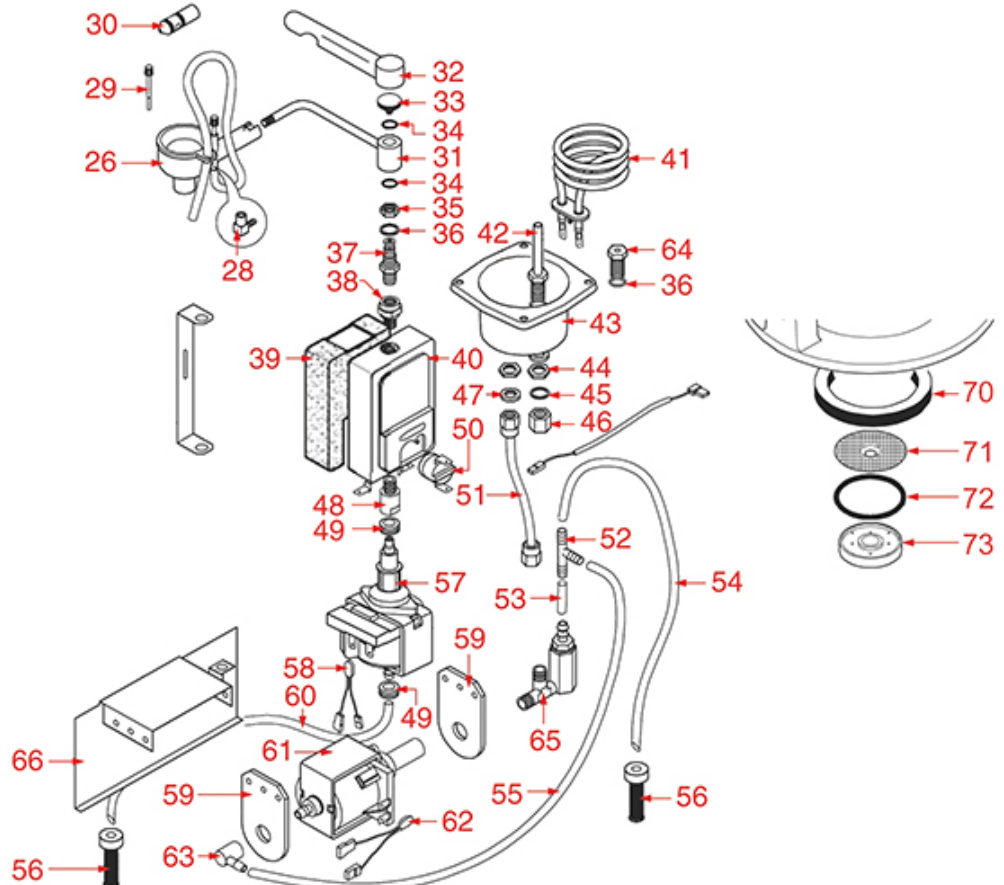

Positions without LF code no.: upon request