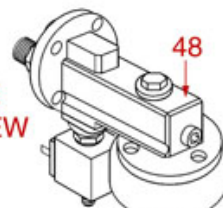

Rel. 2017-10120923

BREW GROUP STANDARD AND BUSHING

STANDARD

STANDARD ITALY

PASSANTE-BUSHING PASSANT-SCHLAUFE

ASTORIA CMA

Pos.	LF code no.	Description	Pos.	LF code no.	Description
1	1528501	COUNTERSUNK HEAD SCREWS WITH SHELLM5x12	58	1160529	FILTER 2-CUP 14 g ø 70x22 mm
2	1081006	SHOWER SCREEN ø 51.5 mm	59	1160050	1 CUP FILTER 6 gr ø 70x19,5 mm
2	1081007	SHOWER SCREEN ø 51.5 mm	60	1165310	FILTERHOLDER COMPLETE 1 CUP CMAASTORIA
3	1086501	SHOWER HOLDER DIFFUSER	61	1165311	FILTERHOLDER COMPLETE 2 CUPS CMAASTORIA
4	1186622	GASKET FILTER HOLDER ø 72x56x8 mm			
4	1186678	GASKET FILTER HOLDER ø 72x56x8.5 mm			
4	1486029	GASKET FILTERHOLDER ø 72x56x8.5 mm			
4	1486030	GASKET FILTERHOLDER ø 72x56x8 mm			
4	1786062	GASKET FILTER HOLDER ø 72x56x8 mm			
5	1002501	FILTER HOLDER COUPLING			
6	1186190	O-RING 04187 VITON			
6	1186461	O-RING 0158 mm SILICONE			
7	1184012	CYLINDER HEAD SCREW M5x10			
8	1186771	COPPER FLAT GASKET ø 8,5x5x1 mm			
10	1186414	O-RING 0119 EPDM			
11	1439003	CAP ø 18 mm FOR BREW GROUP			
12	1186619	COPPER FLAT GASKET ø 18x14x1.5 mm			
13	1349112	FITTING ø 1/4"M-3/8"M			
14	1324049	SUCTION PIPE M8			
15	1449024	SUCTION PIPE			
16	1186451	COFFEE GROUP GASKET ø 88x40x2 mm			
17	1186415	FLAT PTFE GASKET			
18	1186611	O-RING 02025 RED SILICONE			
18	1186612	O-RING 02025 VITON			
19	1120101	3-WAY SOLENOID VALVE PARKER 115V 50/60Hz			
19	1120102	3-WAY SOLENOID VALVE LUCIFER 115V 60Hz			
19	1120330	3-WAY SOLENOID VALVE LUCIFER 240V 50Hz			
19	1120335	3-WAY SOLENOID VALVE PARKER 230V 50/60Hz			
20	1450551	DRAIN PIPE ø 1/8"x92 mm			
21	1455034	CYLINDER HEAD SCREW M4x10			
22	1160566	STAINLESS STEEL WATER FILTER ø 8 mm			
24	1160501	WATER FILTER ø 14x10x12 mm			
25	1190003	RUBBER SHIM ø 70x57x1 mm EPDM			
28	1160339	BLIND FILTER ø 70x17 mm			
29	1160053	2 CUPS FILTER 14 gr ø 70x24,5 mm			
30	1160052	1 CUP FILTER 7 gr ø 70x24,5 mm			
31	1250002	S/STEEL FILTER LOCKING SPRING ø 1.20 mm			
31	1250101	FILTER LOCKING SPRING ø 1,00 mm INOX			
32	1165013	FILTER HOLDER ASSY CMA ASTORIA			
32	2106160	FILTER HOLDER COFFEE MACHINES ASTORIA			
33	1186774	BURN PREVENTING RING FOR HANDLE			
34	1241206	BLACK FILTER HOLDER HANDLE M12			
35	1241469	CHROME PLATED CAP FOR FILTER HOLDER KNOB			
36	1022003	CHROME-PLATED SPOUT EXTENSION ø 3/8"			
37	1022501	SINGLE SPOUT ø 3/8"			
39	1022506	SPOUT DOUBLE ø 3/8"			
40	1160345	2 CUPS FILTER 18 gr ø 70x28 mm			
41	1165006	FILTER HOLDER COFFEE MACHINES			
42	1241504	FILTER HOLDER HANDLE M12			
44	1186619	COPPER FLAT GASKET ø 18x14x1.5 mm			
45	1349018	FITTING ø 3/8"M-1/4"M			
46	1500004	NOZZLE M5x1 HOLE ø 0.8 mm			
48	1192208	EXCHANGER BREW GROUP COMPLETE			
49	3120034	FEMALE LARGE CONNECTOR			
50	1241067	FILTER KNOB M12			
51	1192209	EXCHANGER BREW GROUP			
52	1439048	BOILER CAP ø 1/4"M			
53	1500004	NOZZLE M5x1 HOLE ø 0.8 mm			
54	1190051	PAPER SEAL ø 70x57x0.8 mm			
55	1120334	3-WAY MECHANICAL COMPONENT LUCIFER			
55	1120339	3-WAY MECHANICAL COMPONENT PARKER			
56	1120332	COIL LUCIFER/PARKER 220/240V 9W 50Hz			
56	1120336	COIL PARKER ZB09 9W 110/120V 50/60Hz			
56	3120032	COIL PARKER ZB09 9W 220/240V 50/60Hz			
57	1187002	COFFEE GROUP GASKET ø 88x40x2 mm			
57	1786058	COFFEE GROUP GASKET ø 88x40x2 mm			