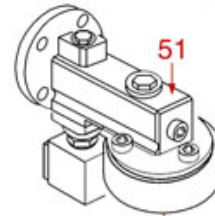

Rel. 2017-10120923

BREW GROUP STANDARD AND BUSHING

STANDARD

STANDARD ITALY

PASSANTE-BUSHING PASSANT-SCHLAUFE

ASTORIA CMA

Pos.	LF code no.	Description	Pos.	LF code no.	Description
1	1528501	COUNTERSUNK HEAD SCREWS WITH SHELLM5x12	58	1160529	FILTER 2-CUP 14 g ø 70x22 mm
2	1081006	SHOWER SCREEN ø 51.5 mm	59	1160050	1 CUP FILTER 6 gr ø 70x19,5 mm
2	1081007	SHOWER SCREEN ø 51.5 mm	60	1165310	FILTERHOLDER COMPLETE 1 CUP CMAASTORIA
3	1086501	SHOWER HOLDER DIFFUSER	61	1165311	FILTERHOLDER COMPLETE 2 CUPS CMAASTORIA
4	1186622	GASKET FILTER HOLDER ø 72x56x8 mm			
4	1186678	GASKET FILTER HOLDER ø 72x56x8.5 mm			
4	1486029	GASKET FILTERHOLDER ø 72x56x8.5 mm			
4	1486030	GASKET FILTERHOLDER ø 72x56x8 mm			
4	1786062	GASKET FILTER HOLDER ø 72x56x8 mm			
5	1002501	FILTER HOLDER COUPLING			
6	1186190	O-RING 04187 VITON			
6	1186461	O-RING 0158 mm SILICONE			
7	1184012	CYLINDER HEAD SCREW M5x10			
8	1186771	COPPER FLAT GASKET ø 8,5x5x1 mm			
10	1186414	O-RING 0119 EPDM			
11	1439003	CAP ø 18 mm FOR BREW GROUP			
12	1186619	COPPER FLAT GASKET ø 18x14x1.5 mm			
13	1349112	FITTING ø 1/4"M-3/8"M			
14	1324049	SUCTION PIPE M8			
15	1449024	SUCTION PIPE			
16	1186451	COFFEE GROUP GASKET ø 88x40x2 mm			
17	1186415	FLAT PTFE GASKET			
18	1186611	O-RING 02025 RED SILICONE			
18	1186612	O-RING 02025 VITON			
19	1120101	3-WAY SOLENOID VALVE PARKER 115V 50/60Hz			
19	1120102	3-WAY SOLENOID VALVE LUCIFER 115V 60Hz			
19	1120330	3-WAY SOLENOID VALVE LUCIFER 240V 50Hz			
19	1120335	3-WAY SOLENOID VALVE PARKER 230V 50/60Hz			
20	1450551	DRAIN PIPE ø 1/8"x92 mm			
21	1455034	CYLINDER HEAD SCREW M4x10			
22	1160566	STAINLESS STEEL WATER FILTER ø 8 mm			
24	1160501	WATER FILTER ø 14x10x12 mm			
25	1190003	RUBBER SHIM ø 70x57x1 mm EPDM			
28	1160339	BLIND FILTER ø 70x17 mm			
29	1160053	2 CUPS FILTER 14 gr ø 70x24,5 mm			
30	1160052	1 CUP FILTER 7 gr ø 70x24,5 mm			
31	1250002	S/STEEL FILTER LOCKING SPRING ø 1.20 mm			
31	1250101	FILTER LOCKING SPRING ø 1,00 mm INOX			
32	1165013	FILTER HOLDER ASSY CMA ASTORIA			
32	2106160	FILTER HOLDER COFFEE MACHINES ASTORIA			
33	1186774	BURN PREVENTING RING FOR HANDLE			
34	1241206	BLACK FILTER HOLDER HANDLE M12			
35	1241469	CHROME PLATED CAP FOR FILTER HOLDER KNOB			
36	1022003	CHROME-PLATED SPOUT EXTENSION ø 3/8"			
37	1022501	SINGLE SPOUT ø 3/8"			
39	1022506	SPOUT DOUBLE ø 3/8"			
40	1160345	2 CUPS FILTER 18 gr ø 70x28 mm			
41	1165006	FILTER HOLDER COFFEE MACHINES			
42	1241504	FILTER HOLDER HANDLE M12			
44	1186619	COPPER FLAT GASKET ø 18x14x1.5 mm			
45	1349018	FITTING ø 3/8"M-1/4"M			
46	1500004	NOZZLE M5x1 HOLE ø 0.8 mm			
48	1192208	EXCHANGER BREW GROUP COMPLETE			
49	3120034	FEMALE LARGE CONNECTOR			
50	1241067	FILTER KNOB M12			
51	1192209	EXCHANGER BREW GROUP			
52	1439048	BOILER CAP ø 1/4"M			
53	1500004	NOZZLE M5x1 HOLE ø 0.8 mm			
54	1190051	PAPER SEAL ø 70x57x0.8 mm			
55	1120334	3-WAY MECHANICAL COMPONENT LUCIFER			
55	1120339	3-WAY MECHANICAL COMPONENT PARKER			
56	1120332	COIL LUCIFER/PARKER 220/240V 9W 50Hz			
56	1120336	COIL PARKER ZB09 9W 110/120V 50/60Hz			
56	3120032	COIL PARKER ZB09 9W 220/240V 50/60Hz			
57	1187002	COFFEE GROUP GASKET ø 88x40x2 mm			
57	1786058	COFFEE GROUP GASKET ø 88x40x2 mm			