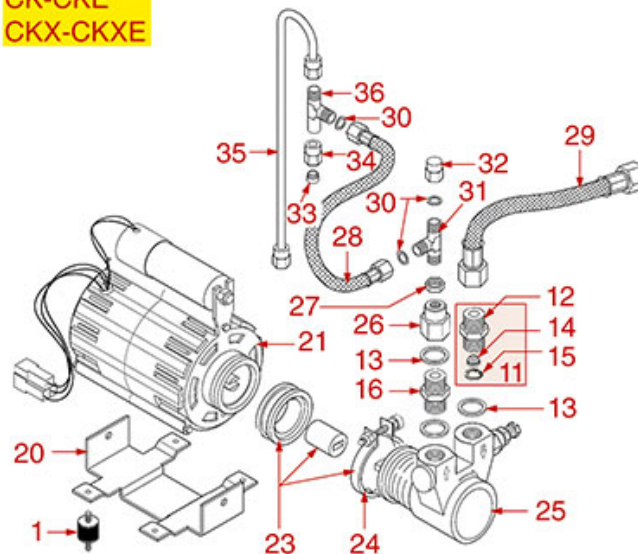

MOTORS AND PUMPS

STANDARD

EXTERNAL

COMPATTA

CK-CKE CKX-CKXE

ASTORIA CMA

Position	LF code no.	Description
1	1313002	ANTI VIBRATION SUPPORT \varnothing 15x15 mm M4
4	1240606	RPM CLAMP MOTOR 310W
4	1240607	RPM MOTOR WITH CLAMP CONNECTION 330W 230
5	3068014	CAPACITOR DUCATI ENERGIA 8 μ F
7	1439021	CAP \varnothing 1/4"F HEIGHT 16 mm NUT 17 mm
8	1240607	RPM MOTOR WITH CLAMP CONNECTION 330W 230
8	1240608	MOTOR ZECCHIN 120V 60Hz
9	1449710	FLEX HOSE \varnothing 3/8" Fp x Fc 300 mm
10	1449711	FLEX HOSE \varnothing 3/8" Fp x Fc 500 mm
11	1349082	BRASS FITTING \varnothing 3/8"M 3/8"M WITH FILTER
12	1349202	FITTING 3/8M-3/8M
13	1186620	COPPER FLAT GASKET \varnothing 22x17x1.5 mm
14	1160400	WATER FILTER \varnothing 11 mm
15	1002004	CIRCLIP J-9
16	1349103	FITTING \varnothing 3/8"M-3/8"M
17	1330001	ROTARY VANE PUMP ROTOFLOW \varnothing 3/8" NPT
17	1330012	ROTARY VANE PUMP PROCON \varnothing 3/8" NPT
17	1330026	ROTARY VANE PUMP ROTOFLOW \varnothing 3/8" GAS
18	3068016	CAPACITOR DUCATI ENERGIA 10 μ F
21	1240610	RPM MOTOR WITH CLAMP CONNECTION 120W 230
22	1330001	ROTARY VANE PUMP ROTOFLOW \varnothing 3/8" NPT
23	1191006	MOTOR COUPLING KIT
24	1168011	STAINLESS STEEL CLAMP FOR FLANGE PUMP
25	1330021	ROTARY VANE PUMP ROTOFLOW \varnothing 3/8" GAS
27	1348035	NUT \varnothing 1/8"
28	1449708	FLEX HOSE \varnothing 1/8" Fp x Fp 300 mm
29	1449725	FLEX HOSE \varnothing 3/8" Fc x Fc 1500 mm
30	1186042	ASBESTOS FREE FLAT GASKET \varnothing 9x5x1 mm
37	1240702	MOTOR RPM WITH CLAMP CONNECTION 165W
37	1240703	MOTOR RPM WITH CLAMP CONNECTION 165W
38	1449710	FLEX HOSE \varnothing 3/8" Fp x Fc 300 mm
38	1449711	FLEX HOSE \varnothing 3/8" Fp x Fc 500 mm
38	1449723	FLEX HOSE \varnothing 3/8"Fc x Fc 1000 MM
38	1449725	FLEX HOSE \varnothing 3/8" Fc x Fc 1500 mm