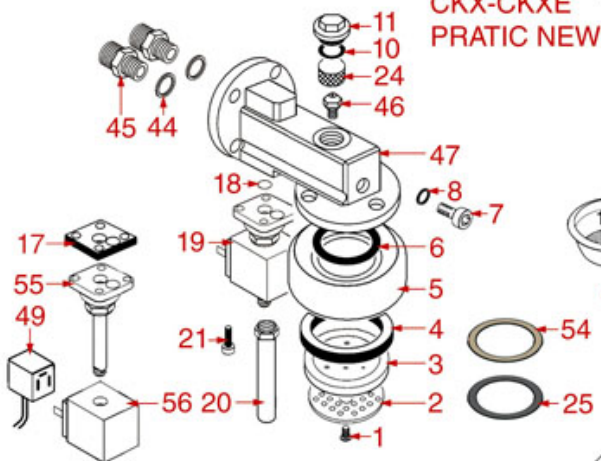

Rel. 2017-10120923

BREW GROUP STANDARD AND BUSHING

STANDARD

STANDARD ITALY

PASSANTE-BUSHING PASSANT-SCHLAUFE

ASTORIA CMA

Pos.	LF code no.	Description	Pos.	LF code no.	Description
1	1528501	COUNTERSUNK HEAD SCREWS WITH SHELLM5x12	58	1160529	FILTER 2-CUP 14 g ø 70x22 mm
2	1081006	SHOWER SCREEN ø 51.5 mm	59	1160050	1 CUP FILTER 6 gr ø 70x19,5 mm
2	1081007	SHOWER SCREEN ø 51.5 mm	60	1165310	FILTERHOLDER COMPLETE 1 CUP CMAASTORIA
3	1086501	SHOWER HOLDER DIFFUSER	61	1165311	FILTERHOLDER COMPLETE 2 CUPS CMAASTORIA
4	1186622	GASKET FILTER HOLDER ø 72x56x8 mm			
4	1186678	GASKET FILTER HOLDER ø 72x56x8.5 mm			
4	1486029	GASKET FILTERHOLDER ø 72x56x8.5 mm			
4	1486030	GASKET FILTERHOLDER ø 72x56x8 mm			
4	1786062	GASKET FILTER HOLDER ø 72x56x8 mm			
5	1002501	FILTER HOLDER COUPLING			
6	1186190	O-RING 04187 VITON			
6	1186461	O-RING 0158 mm SILICONE			
7	1184012	CYLINDER HEAD SCREW M5x10			
8	1186771	COPPER FLAT GASKET ø 8,5x5x1 mm			
10	1186414	O-RING 0119 EPDM			
11	1439003	CAP ø 18 mm FOR BREW GROUP			
12	1186619	COPPER FLAT GASKET ø 18x14x1.5 mm			
13	1349112	FITTING ø 1/4"M-3/8"M			
14	1324049	SUCTION PIPE M8			
15	1449024	SUCTION PIPE			
16	1186451	COFFEE GROUP GASKET ø 88x40x2 mm			
17	1186415	FLAT PTFE GASKET			
18	1186611	O-RING 02025 RED SILICONE			
18	1186612	O-RING 02025 VITON			
19	1120101	3-WAY SOLENOID VALVE PARKER 115V 50/60Hz			
19	1120102	3-WAY SOLENOID VALVE LUCIFER 115V 60Hz			
19	1120330	3-WAY SOLENOID VALVE LUCIFER 240V 50Hz			
19	1120335	3-WAY SOLENOID VALVE PARKER 230V 50/60Hz			
20	1450551	DRAIN PIPE ø 1/8"x92 mm			
21	1455034	CYLINDER HEAD SCREW M4x10			
22	1160566	STAINLESS STEEL WATER FILTER ø 8 mm			
24	1160501	WATER FILTER ø 14x10x12 mm			
25	1190003	RUBBER SHIM ø 70x57x1 mm EPDM			
28	1160339	BLIND FILTER ø 70x17 mm			
29	1160053	2 CUPS FILTER 14 gr ø 70x24,5 mm			
30	1160052	1 CUP FILTER 7 gr ø 70x24,5 mm			
31	1250002	S/STEEL FILTER LOCKING SPRING ø 1.20 mm			
31	1250101	FILTER LOCKING SPRING ø 1,00 mm INOX			
32	1165013	FILTER HOLDER ASSY CMA ASTORIA			
32	2106160	FILTER HOLDER COFFEE MACHINES ASTORIA			
33	1186774	BURN PREVENTING RING FOR HANDLE			
34	1241206	BLACK FILTER HOLDER HANDLE M12			
35	1241469	CHROME PLATED CAP FOR FILTER HOLDER KNOB			
36	1022003	CHROME-PLATED SPOUT EXTENSION ø 3/8"			
37	1022501	SINGLE SPOUT ø 3/8"			
39	1022506	SPOUT DOUBLE ø 3/8"			
40	1160345	2 CUPS FILTER 18 gr ø 70x28 mm			
41	1165006	FILTER HOLDER COFFEE MACHINES			
42	1241504	FILTER HOLDER HANDLE M12			
44	1186619	COPPER FLAT GASKET ø 18x14x1.5 mm			
45	1349018	FITTING ø 3/8"M-1/4"M			
46	1500004	NOZZLE M5x1 HOLE ø 0.8 mm			
48	1192208	EXCHANGER BREW GROUP COMPLETE			
49	3120034	FEMALE LARGE CONNECTOR			
50	1241067	FILTER KNOB M12			
51	1192209	EXCHANGER BREW GROUP			
52	1439048	BOILER CAP ø 1/4"M			
53	1500004	NOZZLE M5x1 HOLE ø 0.8 mm			
54	1190051	PAPER SEAL ø 70x57x0.8 mm			
55	1120334	3-WAY MECHANICAL COMPONENT LUCIFER			
55	1120339	3-WAY MECHANICAL COMPONENT PARKER			
56	1120332	COIL LUCIFER/PARKER 220/240V 9W 50Hz			
56	1120336	COIL PARKER ZB09 9W 110/120V 50/60Hz			
56	3120032	COIL PARKER ZB09 9W 220/240V 50/60Hz			
57	1187002	COFFEE GROUP GASKET ø 88x40x2 mm			
57	1786058	COFFEE GROUP GASKET ø 88x40x2 mm			