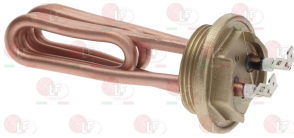

ASTORIA CMA

1755603 HEATING ELEMENT 1300W 230V
immersed length 105 mm - 2 poles
fitting $\varnothing$ 1"1/4 - with thermostat-holder holes
for Coffee machine (ASTORIA CMA) ARGENTA - CK
CKE - CKX - CKXE - DIVINA