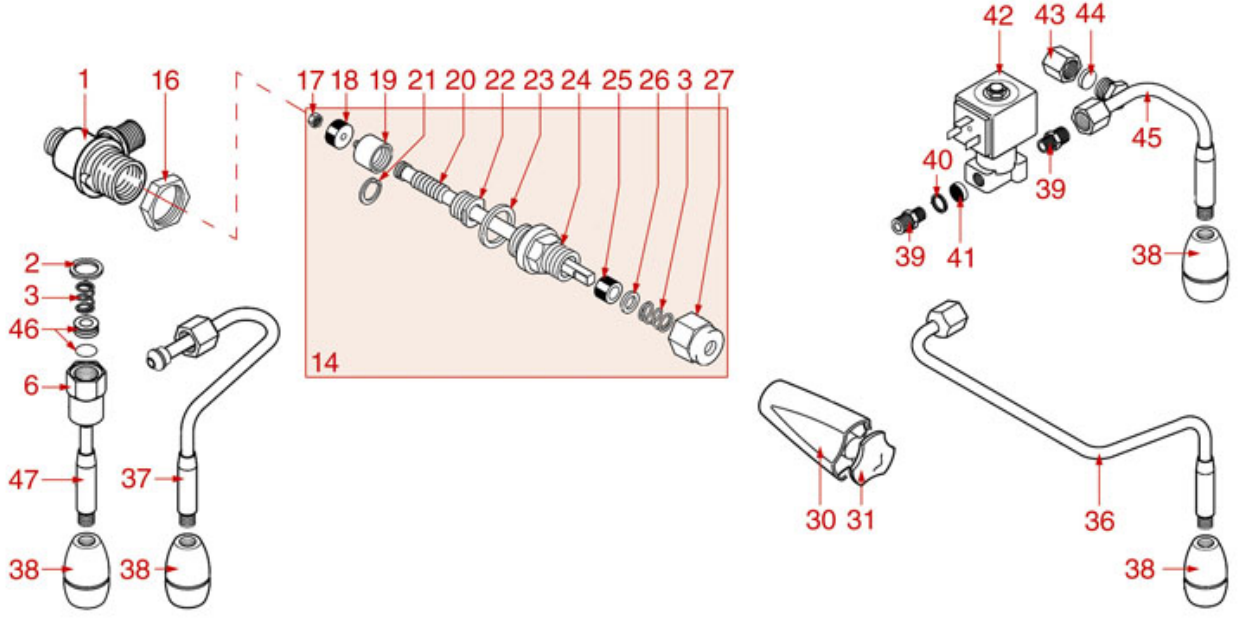

WATER/STEAM TAPS

PERLA

ASTORIA CMA

Position	LF code no.	Description
1	1348451	STEAM TAP BODY
2	1186201	GASKET FLAT PTFE $\varnothing$ 21x16.8x2 mm
2	1186394	ASBESTOS FREE FLAT GASKET $\varnothing$ 22x17x2 mm
3	1250372	SPRING $\varnothing$ 11,4x16 mm
4	1186318	O-RING 03043 EPDM
5	1186334	WASHER
6	1449100	CHROME HEXAGONAL NUT
7	1449093	NOZZLE F/WATER OUTLET M10 /CHROME-PLATED
8	1186550	O-RING M 0060-10 RED SILICONE
9	1449096	NOZZLE FOR STEAM OUTLET M8 /STAIN. STEEL
10	1449098	CHROME PL.STEAM PIPE COMPLETE $\varnothing$ 8 mm
12	1449101	STAINLESS STEEL STEAM PIPE COMPL. $\varnothing$ 8 mm
13	1449105	STAINLESS STEEL STEAM PIPE COMPL. $\varnothing$ 8 mm
14	1348076	WATER/STEAM TAP PIN ROD
16	1348453	NUT M 26x1.5
17	1348025	HEXAGONAL NUT M3
18	1186316	EPDM FLAT GASKET $\varnothing$ 15x4x4 mm 60 SH
18	1186527	FLAT EPDM GASKET $\varnothing$ 15x4x4 mm 80 SH
19	1324056	TAP PISTON
21	1250223	RADIAL SEEGER RING $\varnothing$ 6 mm
22	1186377	GASKET HOLDER
23	1186333	COPPER FLAT GASKET $\varnothing$ 26x20x2 mm
23	1186340	ASBESTOS FREE FLAT GASKET $\varnothing$ 26x20x2 mm
24	1349458	TAP COUPLING
25	1186393	FLAT EPDM GASKET $\varnothing$ 12.5x8x9 mm
25	1786263	FLAT GASKET EPDM $\varnothing$ 12.5x8x9 mm
26	1186376	BRASS WASHER $\varnothing$ 12x8x1 mm FLAT
27	1348458	TAP NUT
30	1241094	WATER/STEAM TAP KNOB
31	1241095	CAP FOR KNOB
33	1186378	CONICAL PTFE SEAL $\varnothing$ 14x7x6 mm
38	1449097	NOZZLE FOR WATER M10 /STAINL.STEEL
39	1349111	FITTING $\varnothing$ 1/8"M 1/4"M
40	1186771	COPPER FLAT GASKET $\varnothing$ 8,5x5x1 mm
41	1160566	STAINLESS STEEL WATER FILTER $\varnothing$ 8 mm
42	1120355	2-WAY SOLENOID VALVE PARKER 230V 50/60Hz
42	1120466	2-WAY SOLENOID VALVE LUCIFER 115V 60Hz
43	1439021	CAP $\varnothing$ 1/4"F HEIGHT 16 mm NUT 17 mm
46	1186378	CONICAL PTFE SEAL $\varnothing$ 14x7x6 mm
46	1186626	O-RING 0114 EPDM
49	1349112	FITTING $\varnothing$ 1/4"M-3/8"M
50	1186619	COPPER FLAT GASKET $\varnothing$ 18x14x1.5 mm
51	1186717	O-RING 02031 VITON
100	1079030	KIT MILK FROTHER ASTORIA/CMA