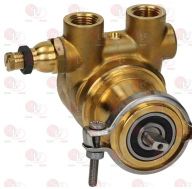

1168011 STAINLESS STEEL CLAMP FOR FLANGE PUMP

ASTORIA CMA

ASTORIA CMA 26310003

1330101 ROTARY VANE PUMP ROTOFLOW \varnothing 3/8" NPT
 flange connection
 flowrate 100 L/h
 with balanced by-pass
 fitting \varnothing 3/8" conical NPT
 N.S.F. approved
 PUMP VERSION ECO-BRASS
 BRASS CW510L LEAD \leq 0.2%

1168011 STAINLESS STEEL CLAMP FOR FLANGE PUMP

ASTORIA CMA

ASTORIA CMA 26310003

1330102 ROTARY VANE PUMP ROTOFLOW \varnothing 3/8" NPT
 flange connection
 flowrate 200 L/h
 with balanced by-pass
 fitting \varnothing 3/8" conical NPT
 N.S.F. approved
 PUMP VERSION ECO-BRASS
 BRASS CW510L LEAD \leq 0.2%