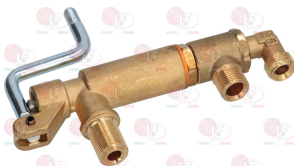

ASTORIA CMA 26304

ASTORIA CMA 26312

Vibration insulators for motors

1313002 ANTI VIBRATION SUPPORT \varnothing 15x15 mm M4

ASTORIA CMA 15105

Water filling taps

1348459 INLET TAP
 for Coffee machine (ASTORIA CMA) ARGENTA - BRAVA
 DIVINA - GLORIA - RAPALLO - RAPALLO AL