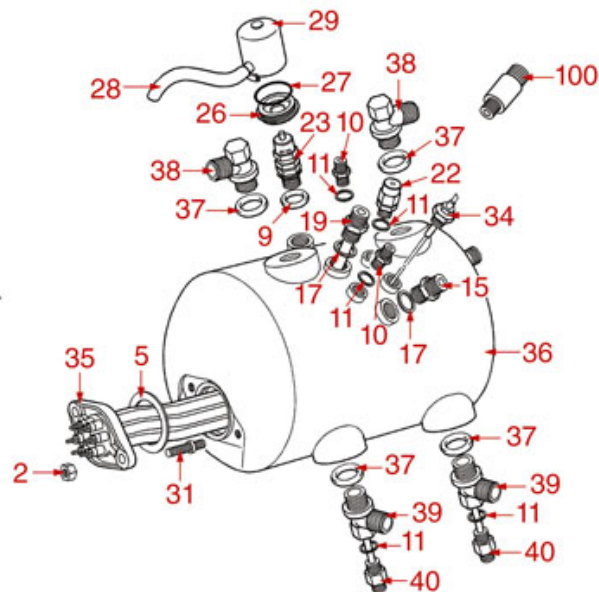

BOILER MODELS LEVER-PRT-COMPACT

AL

PRATIC
PRATIC NEW

COMPACT

ASTORIA CMA

Position	LF code no.	Description
1	1755067	HEATING ELEMENT 2600W 230/240V
1	1755068	HEATING ELEMENT 3700W 230/240V
1	1755070	HEATING ELEMENT 4000W 230/240V
1	1755071	HEATING ELEMENT 5000W 230/240V
1	1755073	HEATING ELEMENT 7000W 230/240V
1	1755601	HEATING ELEMENT 2000W 110V
1	1755604	HEATING ELEMENT 2000W 230/240V
1	1755605	HEATING ELEMENT 2600W 110V
1	1755606	HEATING ELEMENT 3700W 110V
3	1528055	S/STEEL STUD \varnothing 8x40 mm
4	1528056	S/STEEL SCREW T.C.E.I. M10x20
5	1186194	PTFE FLAT GASKET \varnothing 58x43x2 mm
5	1186606	FLAT CARBO GASKET \varnothing 57x43x3 mm
6	1439021	CAP \varnothing 1/4"F HEIGHT 16 mm NUT 17 mm
8	1349491	T-SHAPED FITTING \varnothing 1/4"M-1/4"M-1/4"M
9	1186769	ROUND COPPER GASKET \varnothing 18.7x13x2.5 mm
10	1349102	FITTING \varnothing 1/4"M-1/4"M
11	1186619	COPPER FLAT GASKET \varnothing 18x14x1.5 mm
13	1186561	BOILER GASKET \varnothing 190x137x3 mm
13	1186562	BOILER GASKET \varnothing 191x139x3 mm
15	1349103	FITTING \varnothing 3/8"M-3/8"M
16	1349084	ELBOW FITTING \varnothing 3/8"M-3/8"M
17	1186620	COPPER FLAT GASKET \varnothing 22x17x1.5 mm
18	1449202	INJECTOR PIPE
19	1449092	SUCTION PIPE \varnothing 3/8"M
20	1439048	BOILER CAP \varnothing 1/4"M
21	3315106	3-WAY HOSE END RUBBER FITTING \varnothing 10 mm
22	1523538	BOILER VALVE \varnothing 1/4"M
23	1515100	BOILER VALVE \varnothing 3/8"M 1.8bar CE-PED
23	1515120	BOILER VALVE \varnothing 3/8"M 1.9bar CE-PED
23	1523409	BOILER VALVE \varnothing 3/8"M
24	1439023	BOILER CAP \varnothing 3/8"M
25	1349086	T SHAPED BRASS FITTING \varnothing 3/8"-3/8"-1/4"
26	1523002	PROTECTION FLANGE FOR BOILER VALVE
27	1186184	VITON O-RING 03156
28	1449687	SILICONE HOSE \varnothing 8x10 SHORE 60 - 10 m
29	1523402	SAFETY VALVE PROTECTION
30	1755065	HEATING ELEMENT 2000/2177W 230/240V
30	1755072	HEATING ELEMENT 3700/4029W 230/240V
30	1755215	HEATING ELEMENT 3000/3266W 230/240V
30	1755245	HEATING ELEMENT 6000W 220V
30	1755273	HEATING ELEMENT 2700W 120V
30	1755608	HEATING ELEMENT 2700/2940W 230/240V
30	1755615	HEATING ELEMENT 2600/2831W 230/240V
33	1048005	BENT EXTRACTABLE EXCHANGER \varnothing 42 mm
34	1341750	LEVEL PROBE \varnothing 1/4"M-125 mm
34	1341751	LEVEL PROBE \varnothing 1/4"M-150 mm
35	1755273	HEATING ELEMENT 2700W 120V
35	1755608	HEATING ELEMENT 2700/2940W 230/240V
37	1186445	ROUND COPPER GASKET \varnothing 26x21.4x2 mm
38	1349089	BOILER FITTING \varnothing 1/2"
39	1349278	BOILER FITTING \varnothing 1/2"M-1/2"M-1/4"F
40	1349017	INJECTION PIPE 1/4"M-1/4"M
100	1720019	VALVE EXPANSION \varnothing 1/4"M-3/8"M