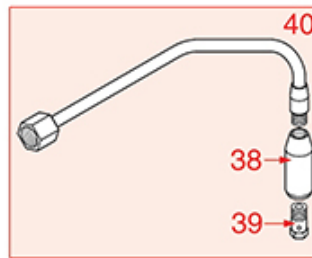

LISA - VANIA

Positions without LF code no.: upon request

ASTORIA CMA

Position	LF code no.	Description
1	1348451	STEAM TAP BODY
2	1186201	GASKET FLAT PTFE \varnothing 21x16.8x2 mm
2	1186394	ASBESTOS FREE FLAT GASKET \varnothing 22x17x2 mm
3	1250372	SPRING \varnothing 11,4x16 mm
4	1186318	O-RING 03043 EPDM
5	1186334	WASHER
6	1186771	COPPER FLAT GASKET \varnothing 8,5x5x1 mm
7	1449093	NOZZLE F/WATER OUTLET M10 /CHROME-PLATED
8	1186550	O-RING M 0060-10 RED SILICONE
9	1449096	NOZZLE FOR STEAM OUTLET M8 /STAIN. STEEL
10	1449098	CHROME PL.STEAM PIPE COMPLETE \varnothing 8 mm
11	1449106	CHROME PL.STEAM PIPE COMPLETE \varnothing 8 mm
12	1449101	STAINLESS STEEL STEAM PIPE COMPL. \varnothing 8 mm
13	1449102	STAINLESS STEEL STEAM PIPE COMPL. \varnothing 8 mm
14	1449105	STAINLESS STEEL STEAM PIPE COMPL. \varnothing 8 mm
15	1449172	BURN PREVENTING HANDGRIP FOR PIPE \varnothing 8 mm
16	1348453	NUT M 26x1.5
17	1348025	HEXAGONAL NUT M3
18	1186316	EPDM FLAT GASKET \varnothing 15x4x4 mm 60 SH
18	1186527	FLAT EPDM GASKET \varnothing 15x4x4 mm 80 SH
19	1324056	TAP PISTON
20	1324077	WATER/STEAM TAP PIN
21	1250223	RADIAL SEEGER RING \varnothing 6 mm
22	1186377	GASKET HOLDER
23	1186333	COPPER FLAT GASKET \varnothing 26x20x2 mm
23	1186340	ASBESTOS FREE FLAT GASKET \varnothing 26x20x2 mm
24	1349458	TAP COUPLING
25	1186393	FLAT EPDM GASKET \varnothing 12.5x8x9 mm
25	1786263	FLAT GASKET EPDM \varnothing 12.5x8x9 mm
26	1186376	BRASS WASHER \varnothing 12x8x1 mm FLAT
27	1348458	TAP NUT
28	1348321	WATER/STEAM TAP
28	1348452	WATER/STEAM TAP PIN ROD
29	1449100	CHROME HEXAGONAL NUT
36	1241452	STEAM TAP KNOB
38	1449116	NOZZLE FOR WATER PIPE M9 \varnothing 18 mm
39	1449099	NOZZLE FOR WATER M10
41	1449095	CHROME COMPLETE WATER PIPE \varnothing 8 mm
44	1349083	MIXER FITTING
45	1349136	FITTING \varnothing 1/8"M-1/4"F
46	1120355	2-WAY SOLENOID VALVE PARKER 230V 50/60Hz
46	1120466	2-WAY SOLENOID VALVE LUCIFER 115V 60Hz
47	1160566	STAINLESS STEEL WATER FILTER \varnothing 8 mm
49	1349111	FITTING \varnothing 1/8"M 1/4"M
54	1349102	FITTING \varnothing 1/4"M-1/4"M
57	1241468	WATER TAP HANDLE
58	1241466	STEAM TAP KNOB
59	1241467	WATER TAP KNOB
60	1241451	STEAM TAP KNOB
61	1241453	WATER TAP KNOB
67	1186378	CONICAL PTFE SEAL \varnothing 14x7x6 mm
67	1186626	O-RING 0114 EPDM
68	1250372	SPRING \varnothing 11,4x16 mm
69	1449820	CHROME PLATED STEAM PIPE COMPLETE
69	1449821	CHROME PLATED STEAM PIPE COMPLETE
70	1449205	CHROME PLATED STEAM PIPE COMPLETE
71	1449204	ST.STEEL COMPLETE STEAM PIPE \varnothing 8 mm
72	1449203	COMPLETE STAINLESS STEEL STEAM PIPE
73	1250332	KNOB SPRING 9x12 mm
100	1079030	KIT MILK FROTHER ASTORIA/CMA