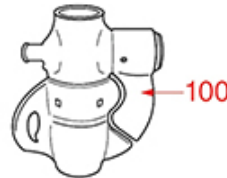

LISA - VANIA

Positions without LF code no.: upon request

ASTORIA CMA

Position	LF code no.	Description
1	1348451	STEAM TAP BODY
2	1186201	GASKET FLAT PTFE \varnothing 21x16.8x2 mm
2	1186394	ASBESTOS FREE FLAT GASKET \varnothing 22x17x2 mm
3	1250372	SPRING \varnothing 11,4x16 mm
4	1186318	O-RING 03043 EPDM
5	1186334	WASHER
6	1186771	COPPER FLAT GASKET \varnothing 8,5x5x1 mm
7	1449093	NOZZLE F/WATER OUTLET M10 /CHROME-PLATED
8	1186550	O-RING M 0060-10 RED SILICONE
9	1449096	NOZZLE FOR STEAM OUTLET M8 /STAIN. STEEL
10	1449098	CHROME PL.STEAM PIPE COMPLETE \varnothing 8 mm
11	1449106	CHROME PL.STEAM PIPE COMPLETE \varnothing 8 mm
12	1449101	STAINLESS STEEL STEAM PIPE COMPL. \varnothing 8 mm
13	1449102	STAINLESS STEEL STEAM PIPE COMPL. \varnothing 8 mm
14	1449105	STAINLESS STEEL STEAM PIPE COMPL. \varnothing 8 mm
15	1449172	BURN PREVENTING HANDGRIP FOR PIPE \varnothing 8 mm
16	1348453	NUT M 26x1.5
17	1348025	HEXAGONAL NUT M3
18	1186316	EPDM FLAT GASKET \varnothing 15x4x4 mm 60 SH
18	1186527	FLAT EPDM GASKET \varnothing 15x4x4 mm 80 SH
19	1324056	TAP PISTON
20	1324077	WATER/STEAM TAP PIN
21	1250223	RADIAL SEEGER RING \varnothing 6 mm
22	1186377	GASKET HOLDER
23	1186333	COPPER FLAT GASKET \varnothing 26x20x2 mm
23	1186340	ASBESTOS FREE FLAT GASKET \varnothing 26x20x2 mm
24	1349458	TAP COUPLING
25	1186393	FLAT EPDM GASKET \varnothing 12.5x8x9 mm
25	1786263	FLAT GASKET EPDM \varnothing 12.5x8x9 mm
26	1186376	BRASS WASHER \varnothing 12x8x1 mm FLAT
27	1348458	TAP NUT
28	1348321	WATER/STEAM TAP
28	1348452	WATER/STEAM TAP PIN ROD
29	1449100	CHROME HEXAGONAL NUT
36	1241452	STEAM TAP KNOB
38	1449116	NOZZLE FOR WATER PIPE M9 \varnothing 18 mm
39	1449099	NOZZLE FOR WATER M10
41	1449095	CHROME COMPLETE WATER PIPE \varnothing 8 mm
44	1349083	MIXER FITTING
45	1349136	FITTING \varnothing 1/8"M-1/4"F
46	1120355	2-WAY SOLENOID VALVE PARKER 230V 50/60Hz
46	1120466	2-WAY SOLENOID VALVE LUCIFER 115V 60Hz
47	1160566	STAINLESS STEEL WATER FILTER \varnothing 8 mm
49	1349111	FITTING \varnothing 1/8"M 1/4"M
54	1349102	FITTING \varnothing 1/4"M-1/4"M
57	1241468	WATER TAP HANDLE
58	1241466	STEAM TAP KNOB
59	1241467	WATER TAP KNOB
60	1241451	STEAM TAP KNOB
61	1241453	WATER TAP KNOB
67	1186378	CONICAL PTFE SEAL \varnothing 14x7x6 mm
67	1186626	O-RING 0114 EPDM
68	1250372	SPRING \varnothing 11,4x16 mm
69	1449820	CHROME PLATED STEAM PIPE COMPLETE
69	1449821	CHROME PLATED STEAM PIPE COMPLETE
70	1449205	CHROME PLATED STEAM PIPE COMPLETE
71	1449204	ST.STEEL COMPLETE STEAM PIPE \varnothing 8 mm
72	1449203	COMPLETE STAINLESS STEEL STEAM PIPE
73	1250332	KNOB SPRING 9x12 mm
100	1079030	KIT MILK FROTHER ASTORIA/CMA