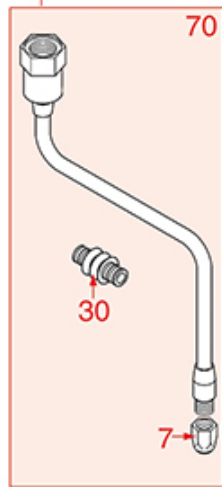

ASTORIA CMA

WATER/STEAM TAPS

ADRIA
ARGENTA
DENISE
DORA
LISA
PRATIC
VANIA

CHROMAT

INOX

ADRIA
ARGENTA
DENISE - DORA
PRATIC

ADRIA
ARGENTA
DENISE - DORA
PRATIC

LISA - VANIA