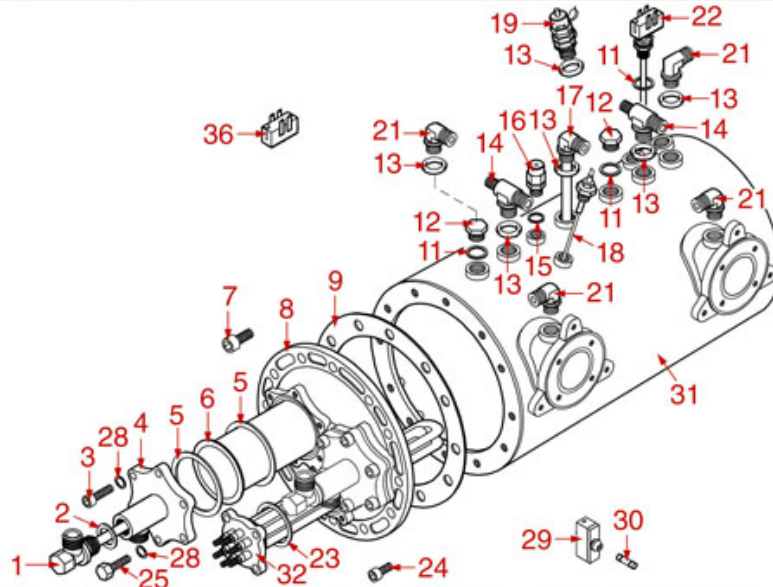

BOILER BOOSTED 1-2-3 GROUPS

BOOSTED 3GR

BOOSTED 2GR

BOOSTED 1GR

ASTORIA CMA

Position	LF code no.	Description
2	1186445	ROUND COPPER GASKET \varnothing 26x21.4x2 mm
5	1186188	FLAT PTFE GASKET \varnothing 72x61x2 mm
7	1528056	S/STEEL SCREW T.C.E.I. M10x20
9	1186187	BOILER GASKET \varnothing 220x170x2 mm
11	1186620	COPPER FLAT GASKET \varnothing 22x17x1.5 mm
12	1439023	BOILER CAP \varnothing 3/8"M
13	1186186	ROUND COPPER GASKET \varnothing 23x17x3 mm
14	1349086	T SHAPED BRASS FITTING \varnothing 3/8"-3/8"-1/4"
15	1186619	COPPER FLAT GASKET \varnothing 18x14x1.5 mm
16	1523538	BOILER VALVE \varnothing 1/4"M
17	1449202	INJECTOR PIPE
18	1341750	LEVEL PROBE \varnothing 1/4"M-125 mm
18	1341751	LEVEL PROBE \varnothing 1/4"M-150 mm
19	1515120	BOILER VALVE \varnothing 3/8"M 1.9bar CE-PED
19	1523409	BOILER VALVE \varnothing 3/8"M
20	1349103	FITTING \varnothing 3/8"M-3/8"M
21	1349084	ELBOW FITTING \varnothing 3/8"M-3/8"M
23	1186608	PTFE FLAT GASKET \varnothing 50x40x2 mm
25	1184008	HEXAGON HEAD SCREW M8x25
27	1755609	HEATING ELEMENT 6000W 240V
32	1755610	HEATING ELEMENT 6000W 240V
35	1755254	HEATING ELEMENT 2350W 240V
36	1444205	THERMOSTAT FOR HEATING ELEMENT AUSTRIA