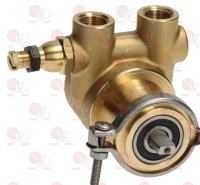

Suitable for:

1515120 BOILER VALVE \varnothing 3/8" M 1.9 bar CE-PED
 calibration pressure 1.9 bar
 steam drain flowrate 6.3 Kg/h

ASTORIA CMA 20352

Suitable for:

1523002 PROTECTION FLANGE FOR BOILER VALVE

ASTORIA CMA 15006001

1523402 SAFETY VALVE PROTECTION

ASTORIA CMA 56009980

Booster pumps

1330012 ROTARY VANE PUMP PROCON \varnothing 3/8" NPT
 clamp connection
 flow rate 200 l/h
 equipped with balanced bypass
 connection \varnothing 3/8" conical NPT
 NSF approved
 for Coffee machine (ASTORIA CMA) ARGENTA - BRAVA
 COMPACT - DIVINA

ASTORIA CMA 26302

1168011 STAINLESS STEEL CLAMP FOR FLANGE PUMP

ASTORIA CMA 26310003

1330021 ROTARY VANE PUMP ROTOFLOW \varnothing 3/8" GAS
 clamp connection
 flow rate 50 L/h
 with balanced bypass
 length 74 mm
 fitting \varnothing 3/8" gas
 N.S.F. approved