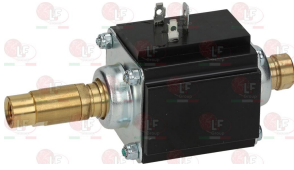

Suitable for:

Suitable for:

1331001 VIBRATORY PUMP FLUID-O-TECH 50W 240V
 208/240V 50/60Hz - fittings \varnothing 1/8"
 without by-pass
 for Coffee machine (ASTORIA CMA) ARGENTA - BRAVA
 COMPACT - DIVINA